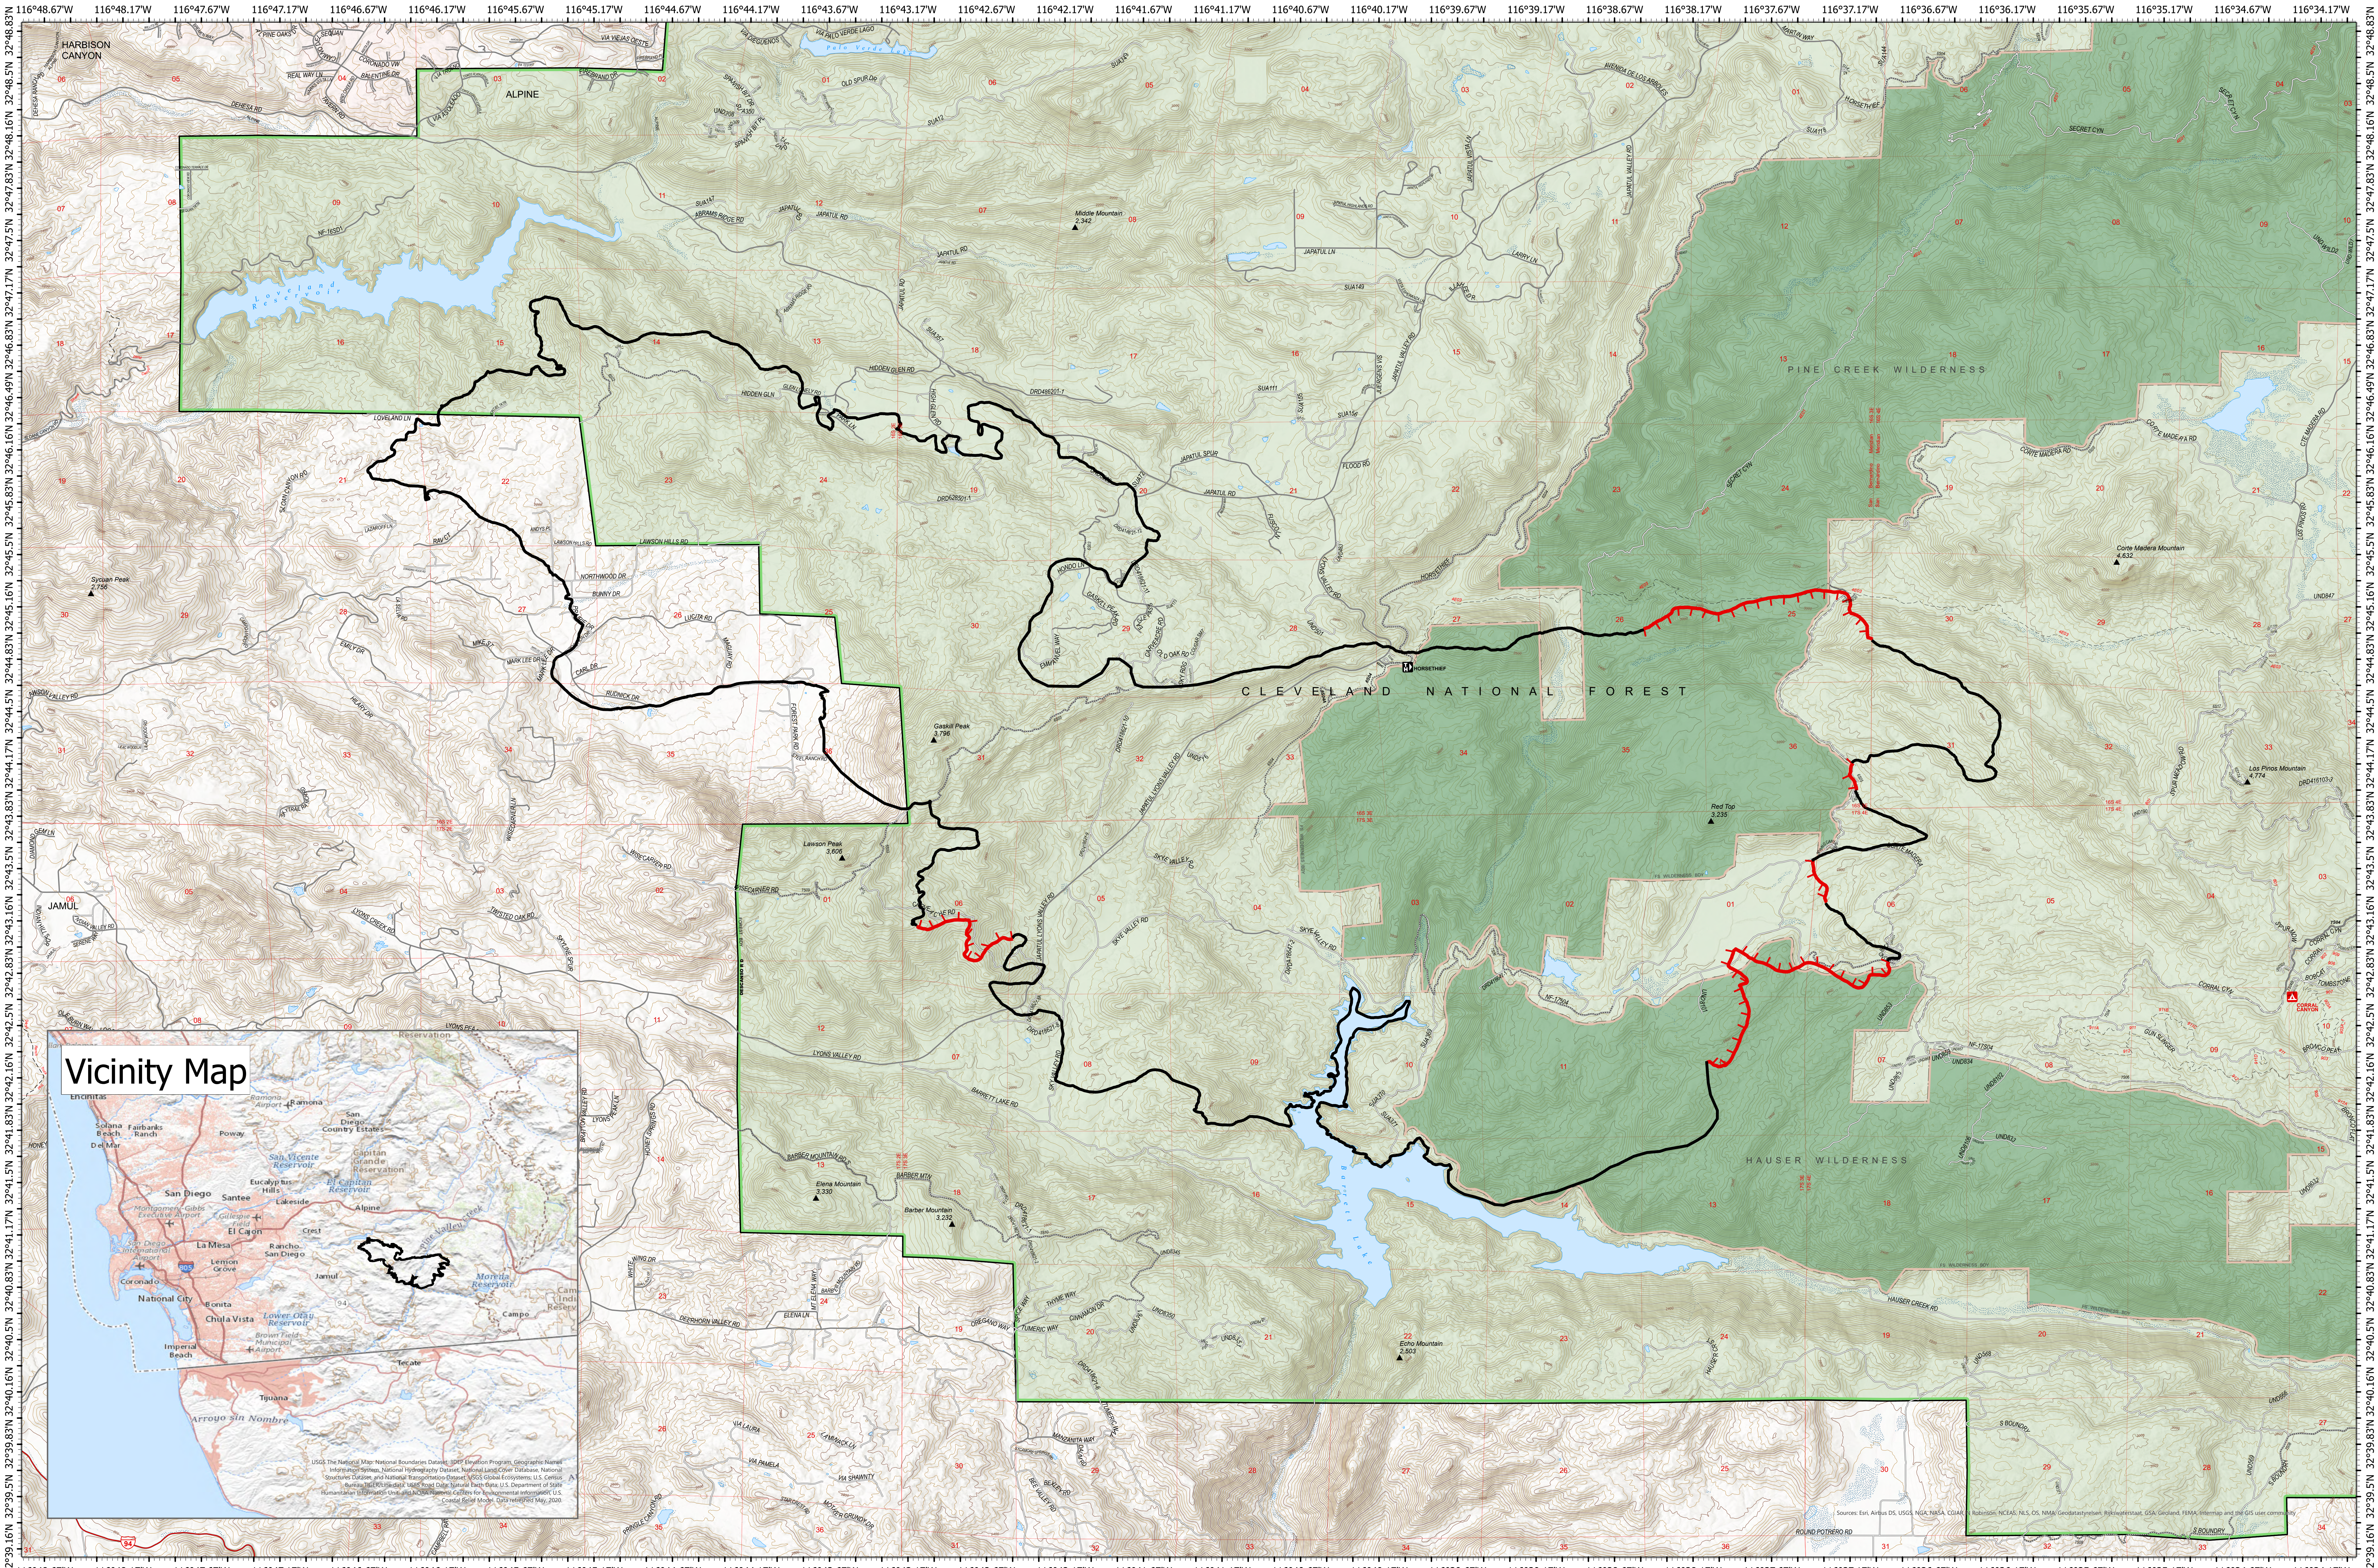

CA-CNF-002833

Valley Fire

PERIMETER

Vicinity Map

- Cleveland National Forest
- Wilderness
- Uncontrolled Fire Edge
- Contained Line

17,665 acres as of
9/13/2020