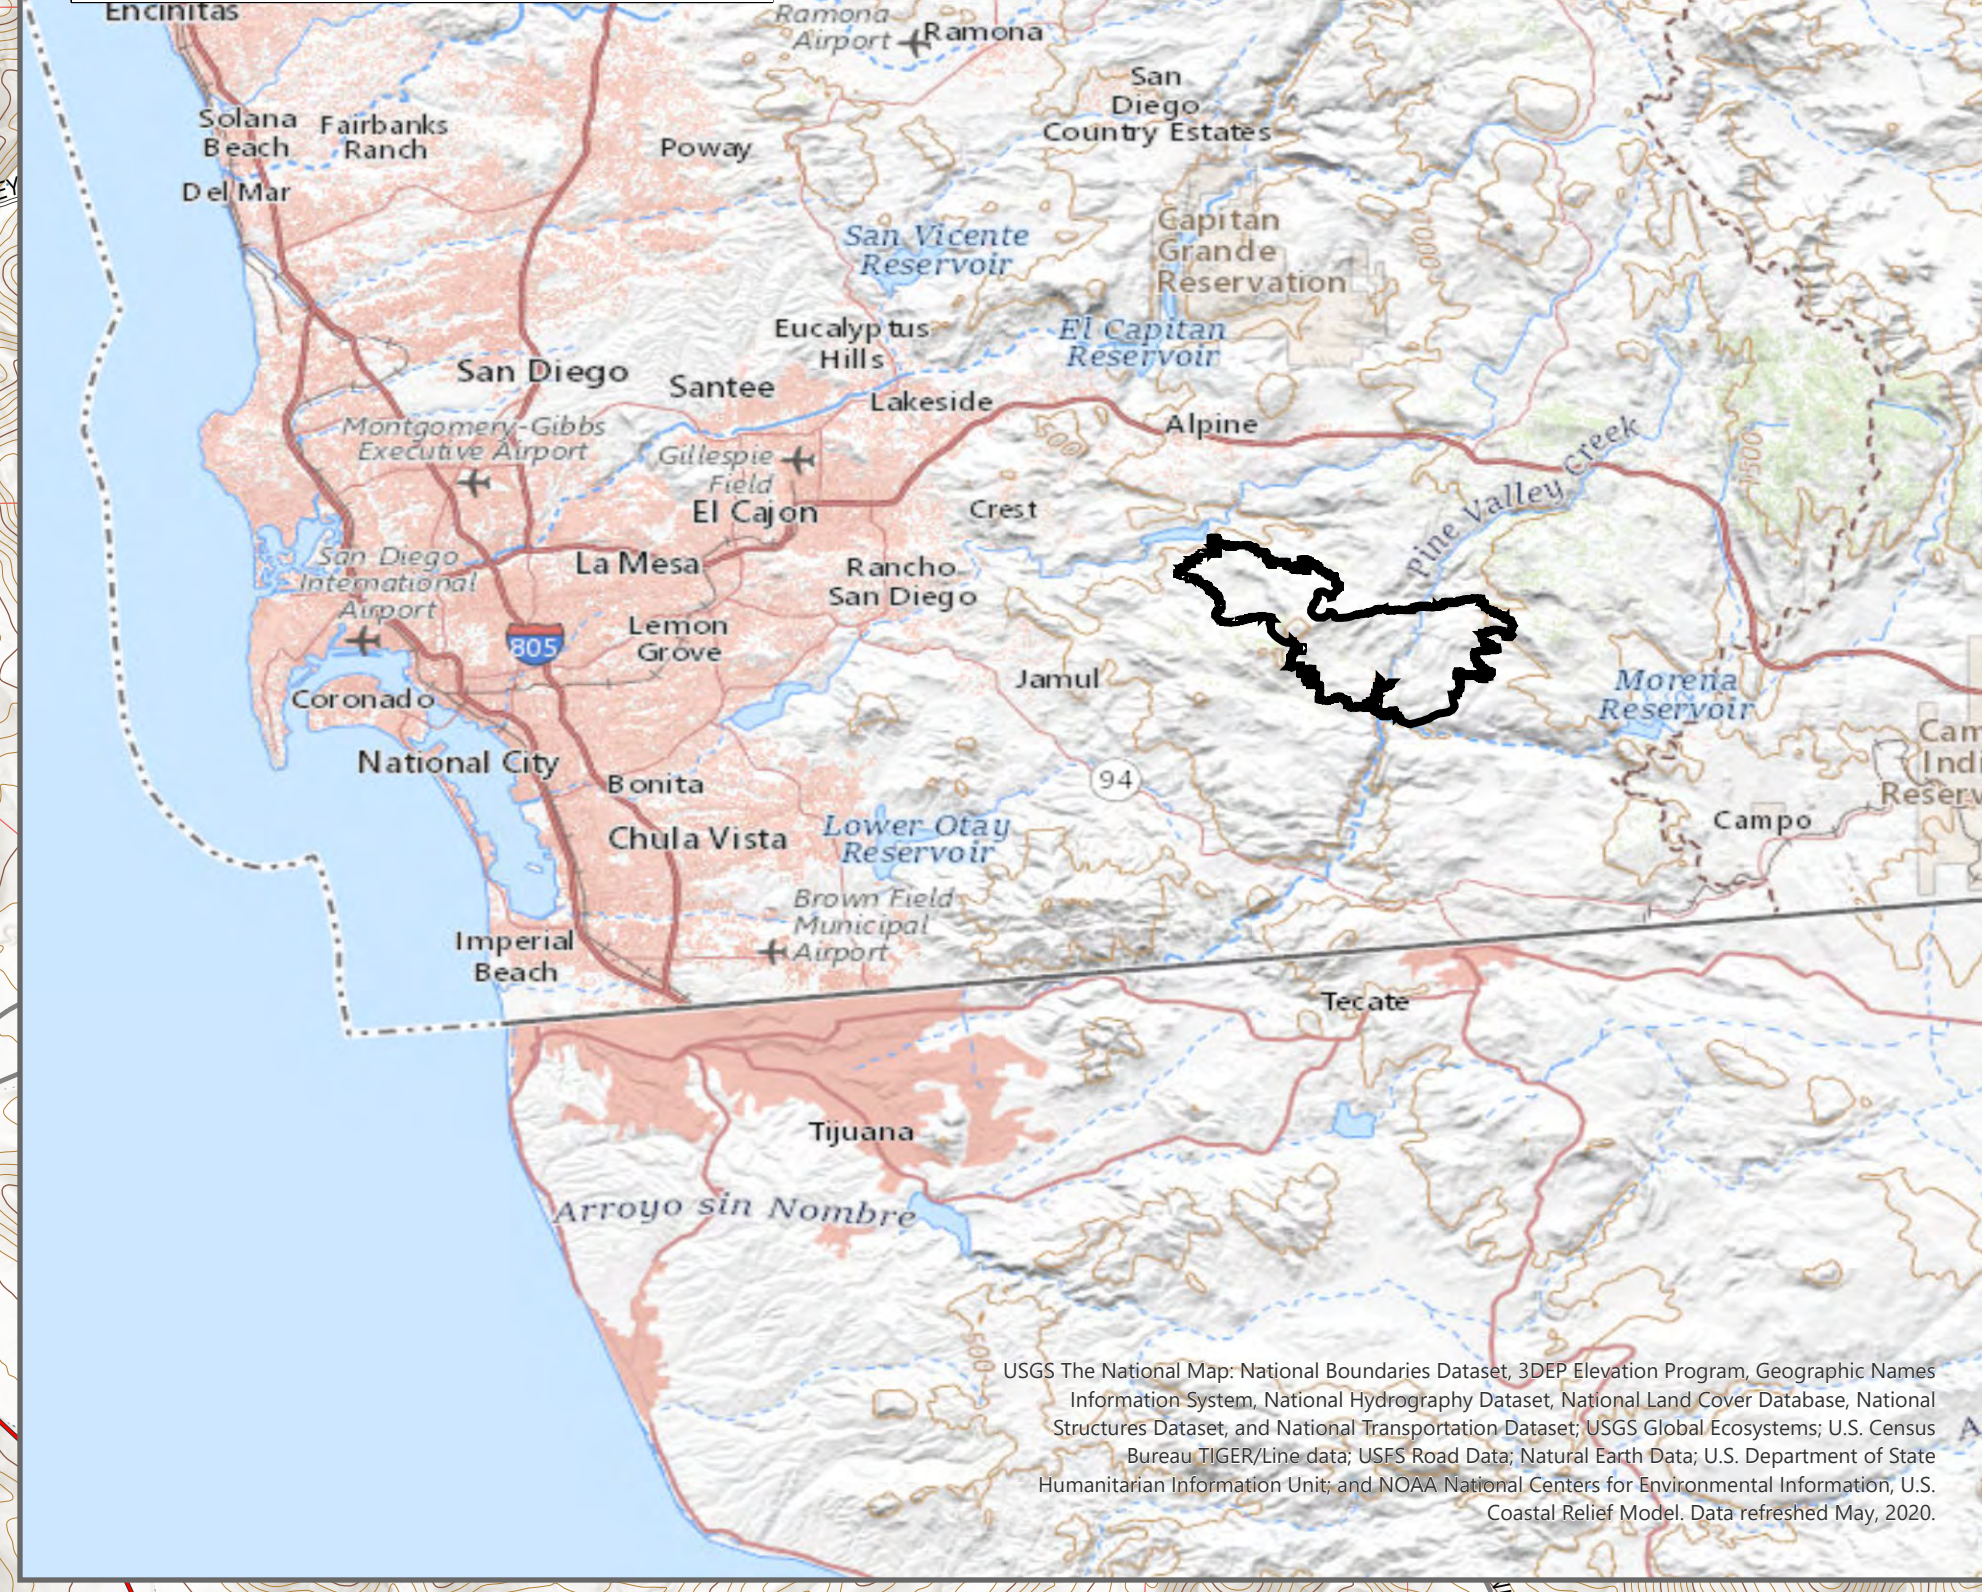

CA-CNF-002833

Valley Fire

PERIMETER

Vicinity Map

- Cleveland National Forest
- Wilderness
- Uncontrolled Fire Edge
- Contained Line

17,665 acres as of
9/13/2020