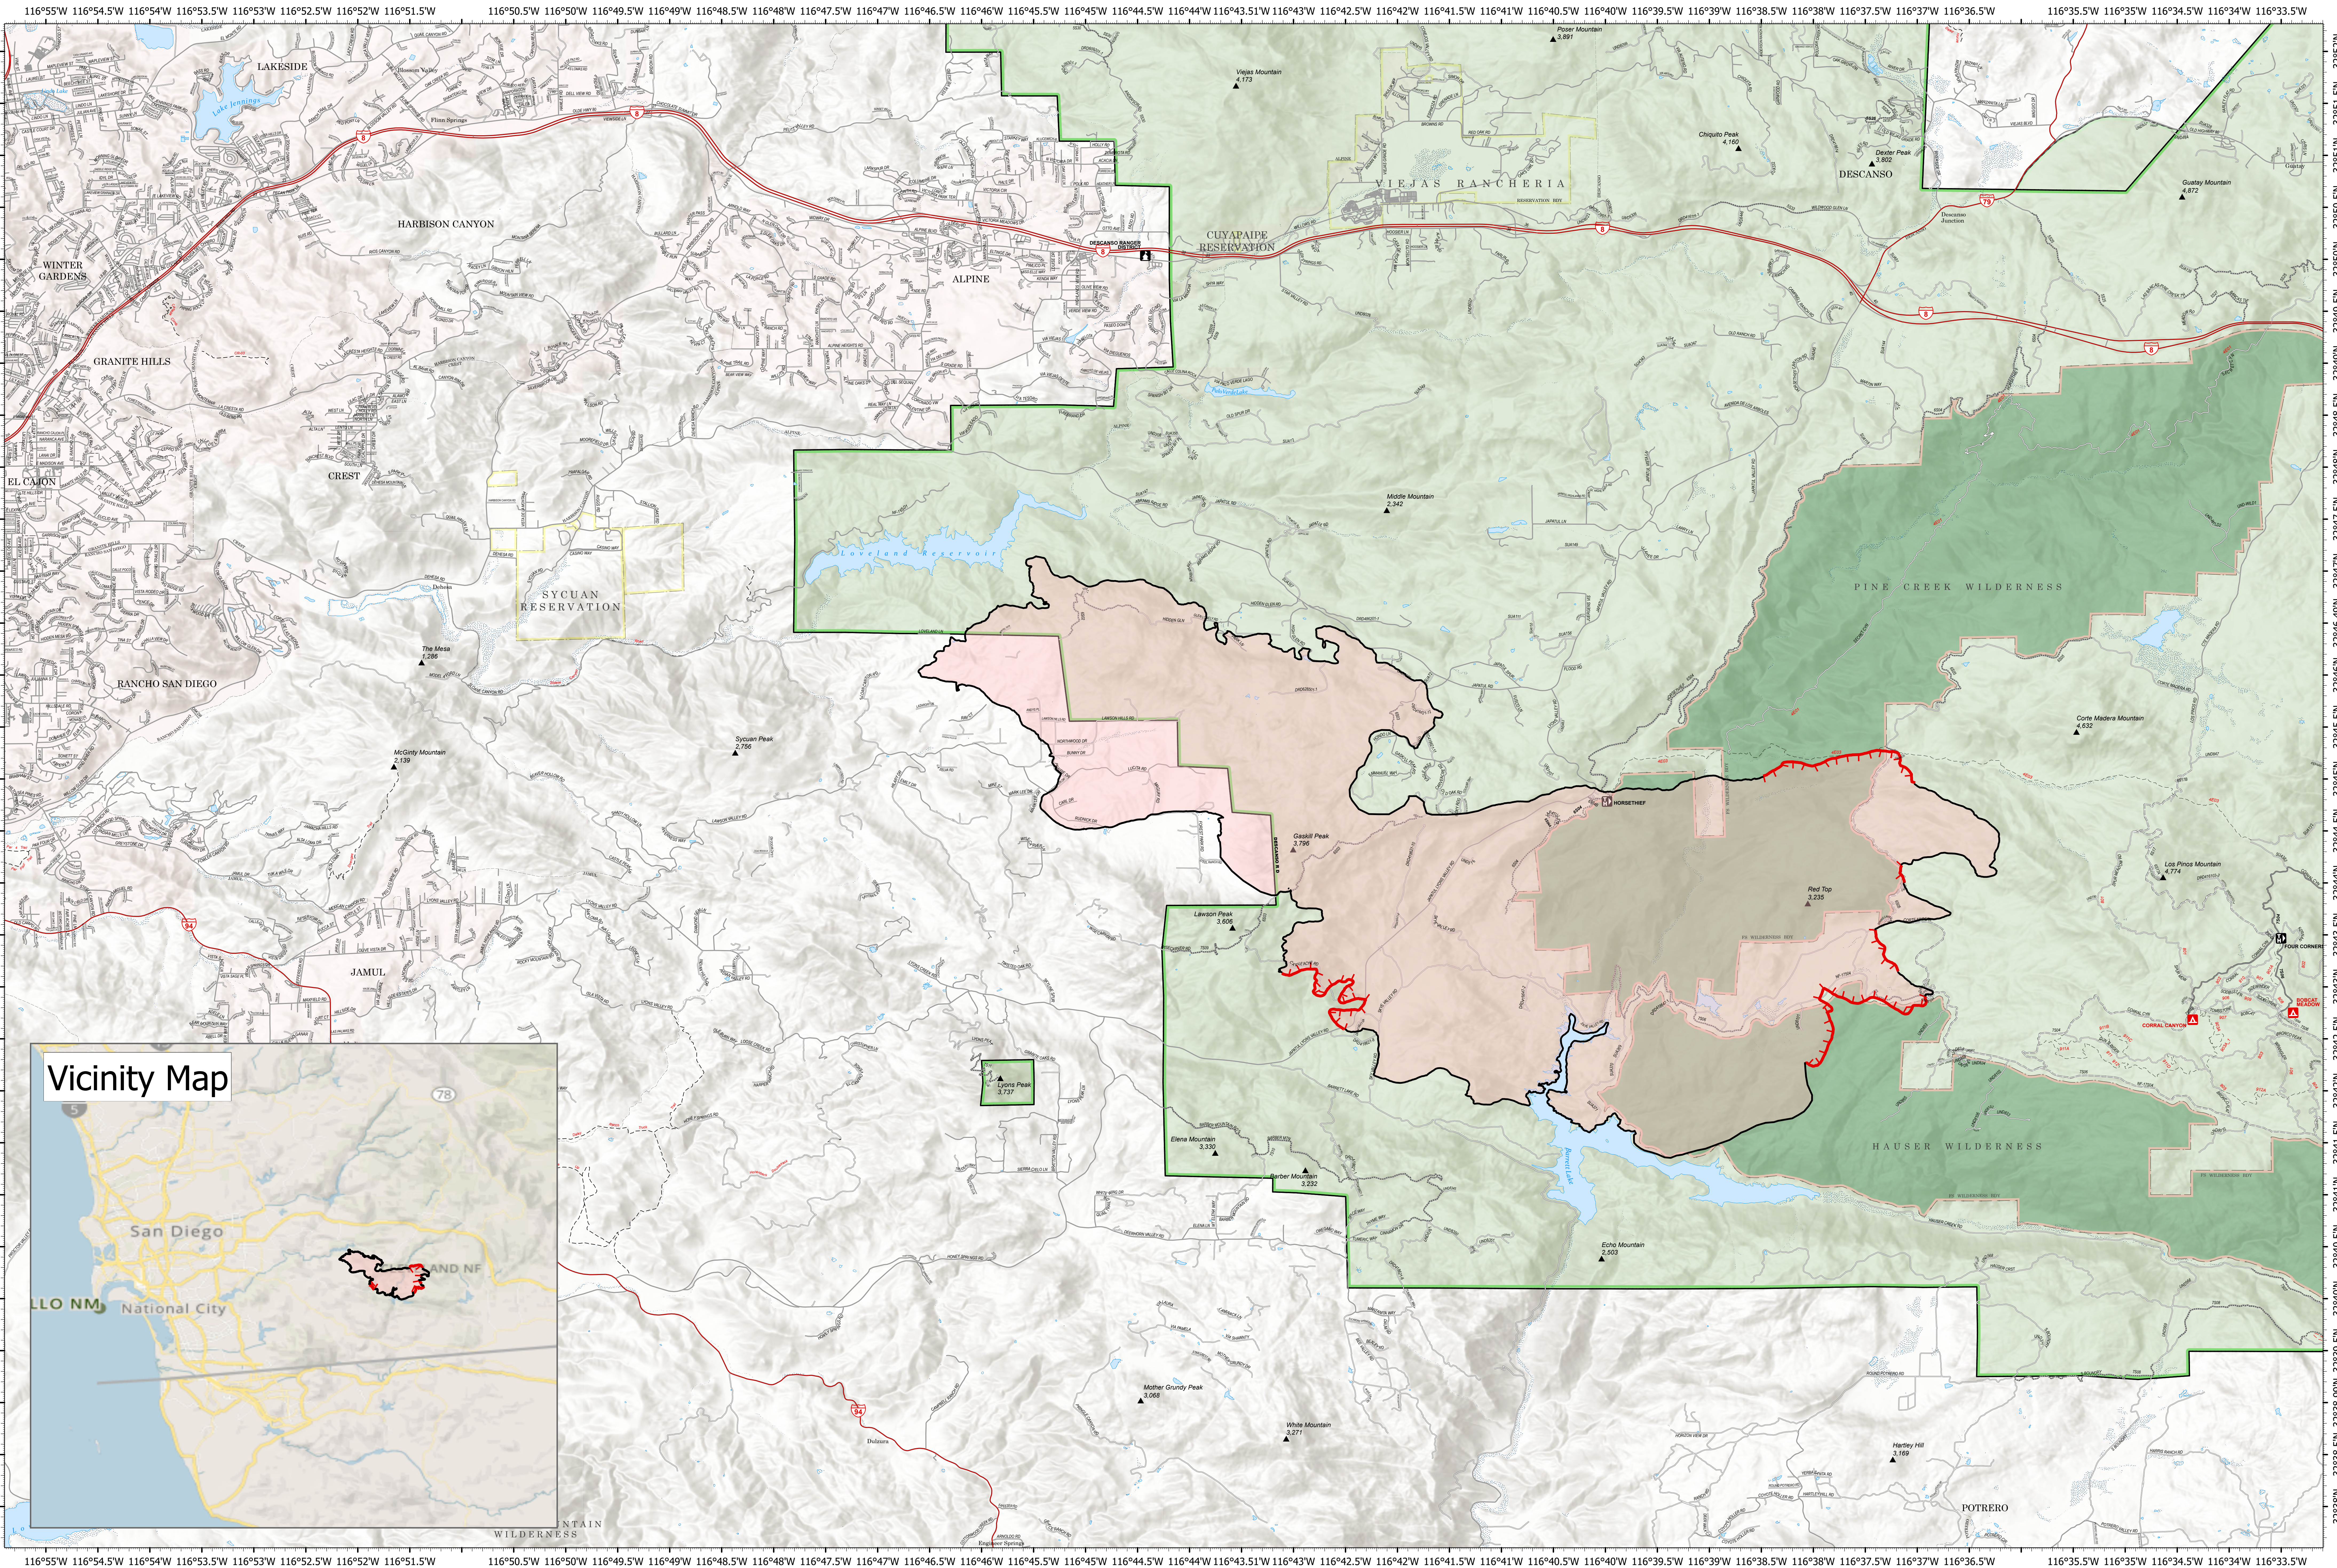

9/13/2020 07:00

CA-CNF-002833

Valley Fire

PUBLIC INFORMATION

- Cleveland National Forest
- Uncontrolled Fire Edge
- Wildfire Daily Fire Perimeter
- Contained Line

17,665 acres as of 9/13/2020 07:00