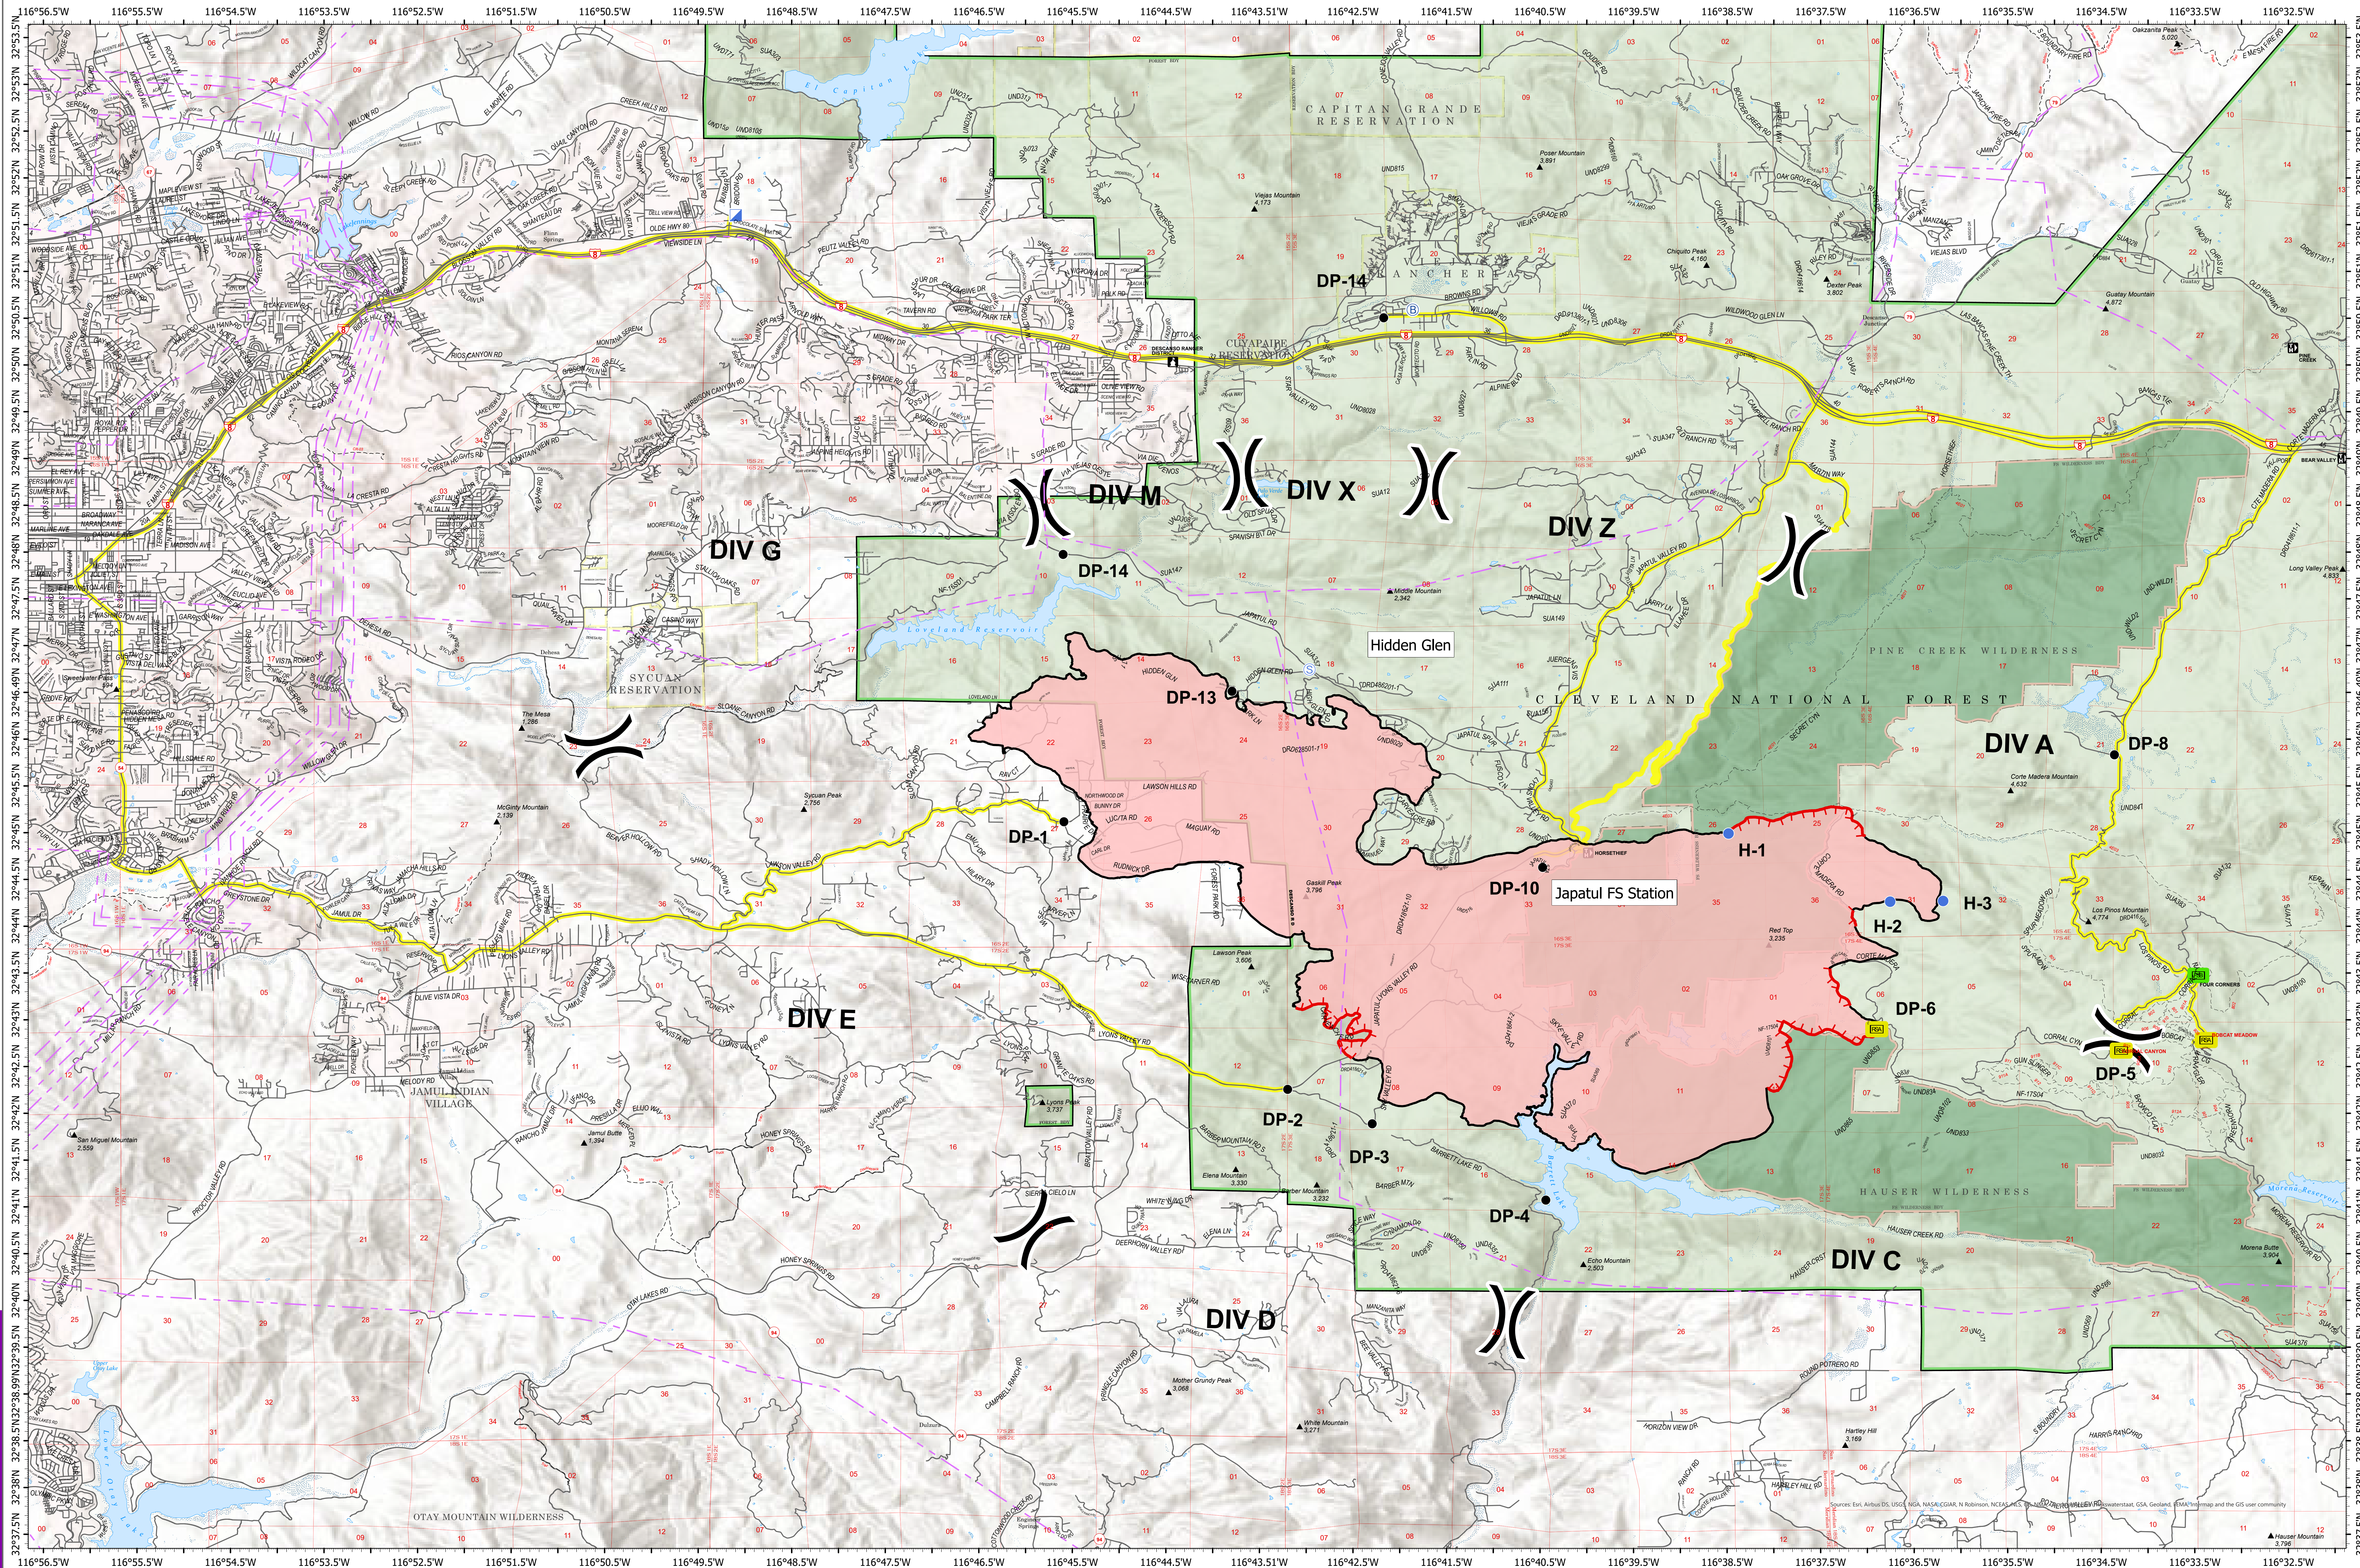

9/12/2020 17:00

CA-CNF-002833

Valley Fire

TRANSPORTATION

- Cleveland National Forest
- Wilderness
- Wildfire Daily Fire Perimeter
- Uncontrolled Fire Edge
- Contained Line
- Main Routes
- Highway
- Other Roads
- Powerlines

17,665 acres as of  
9/12/2020 17:00