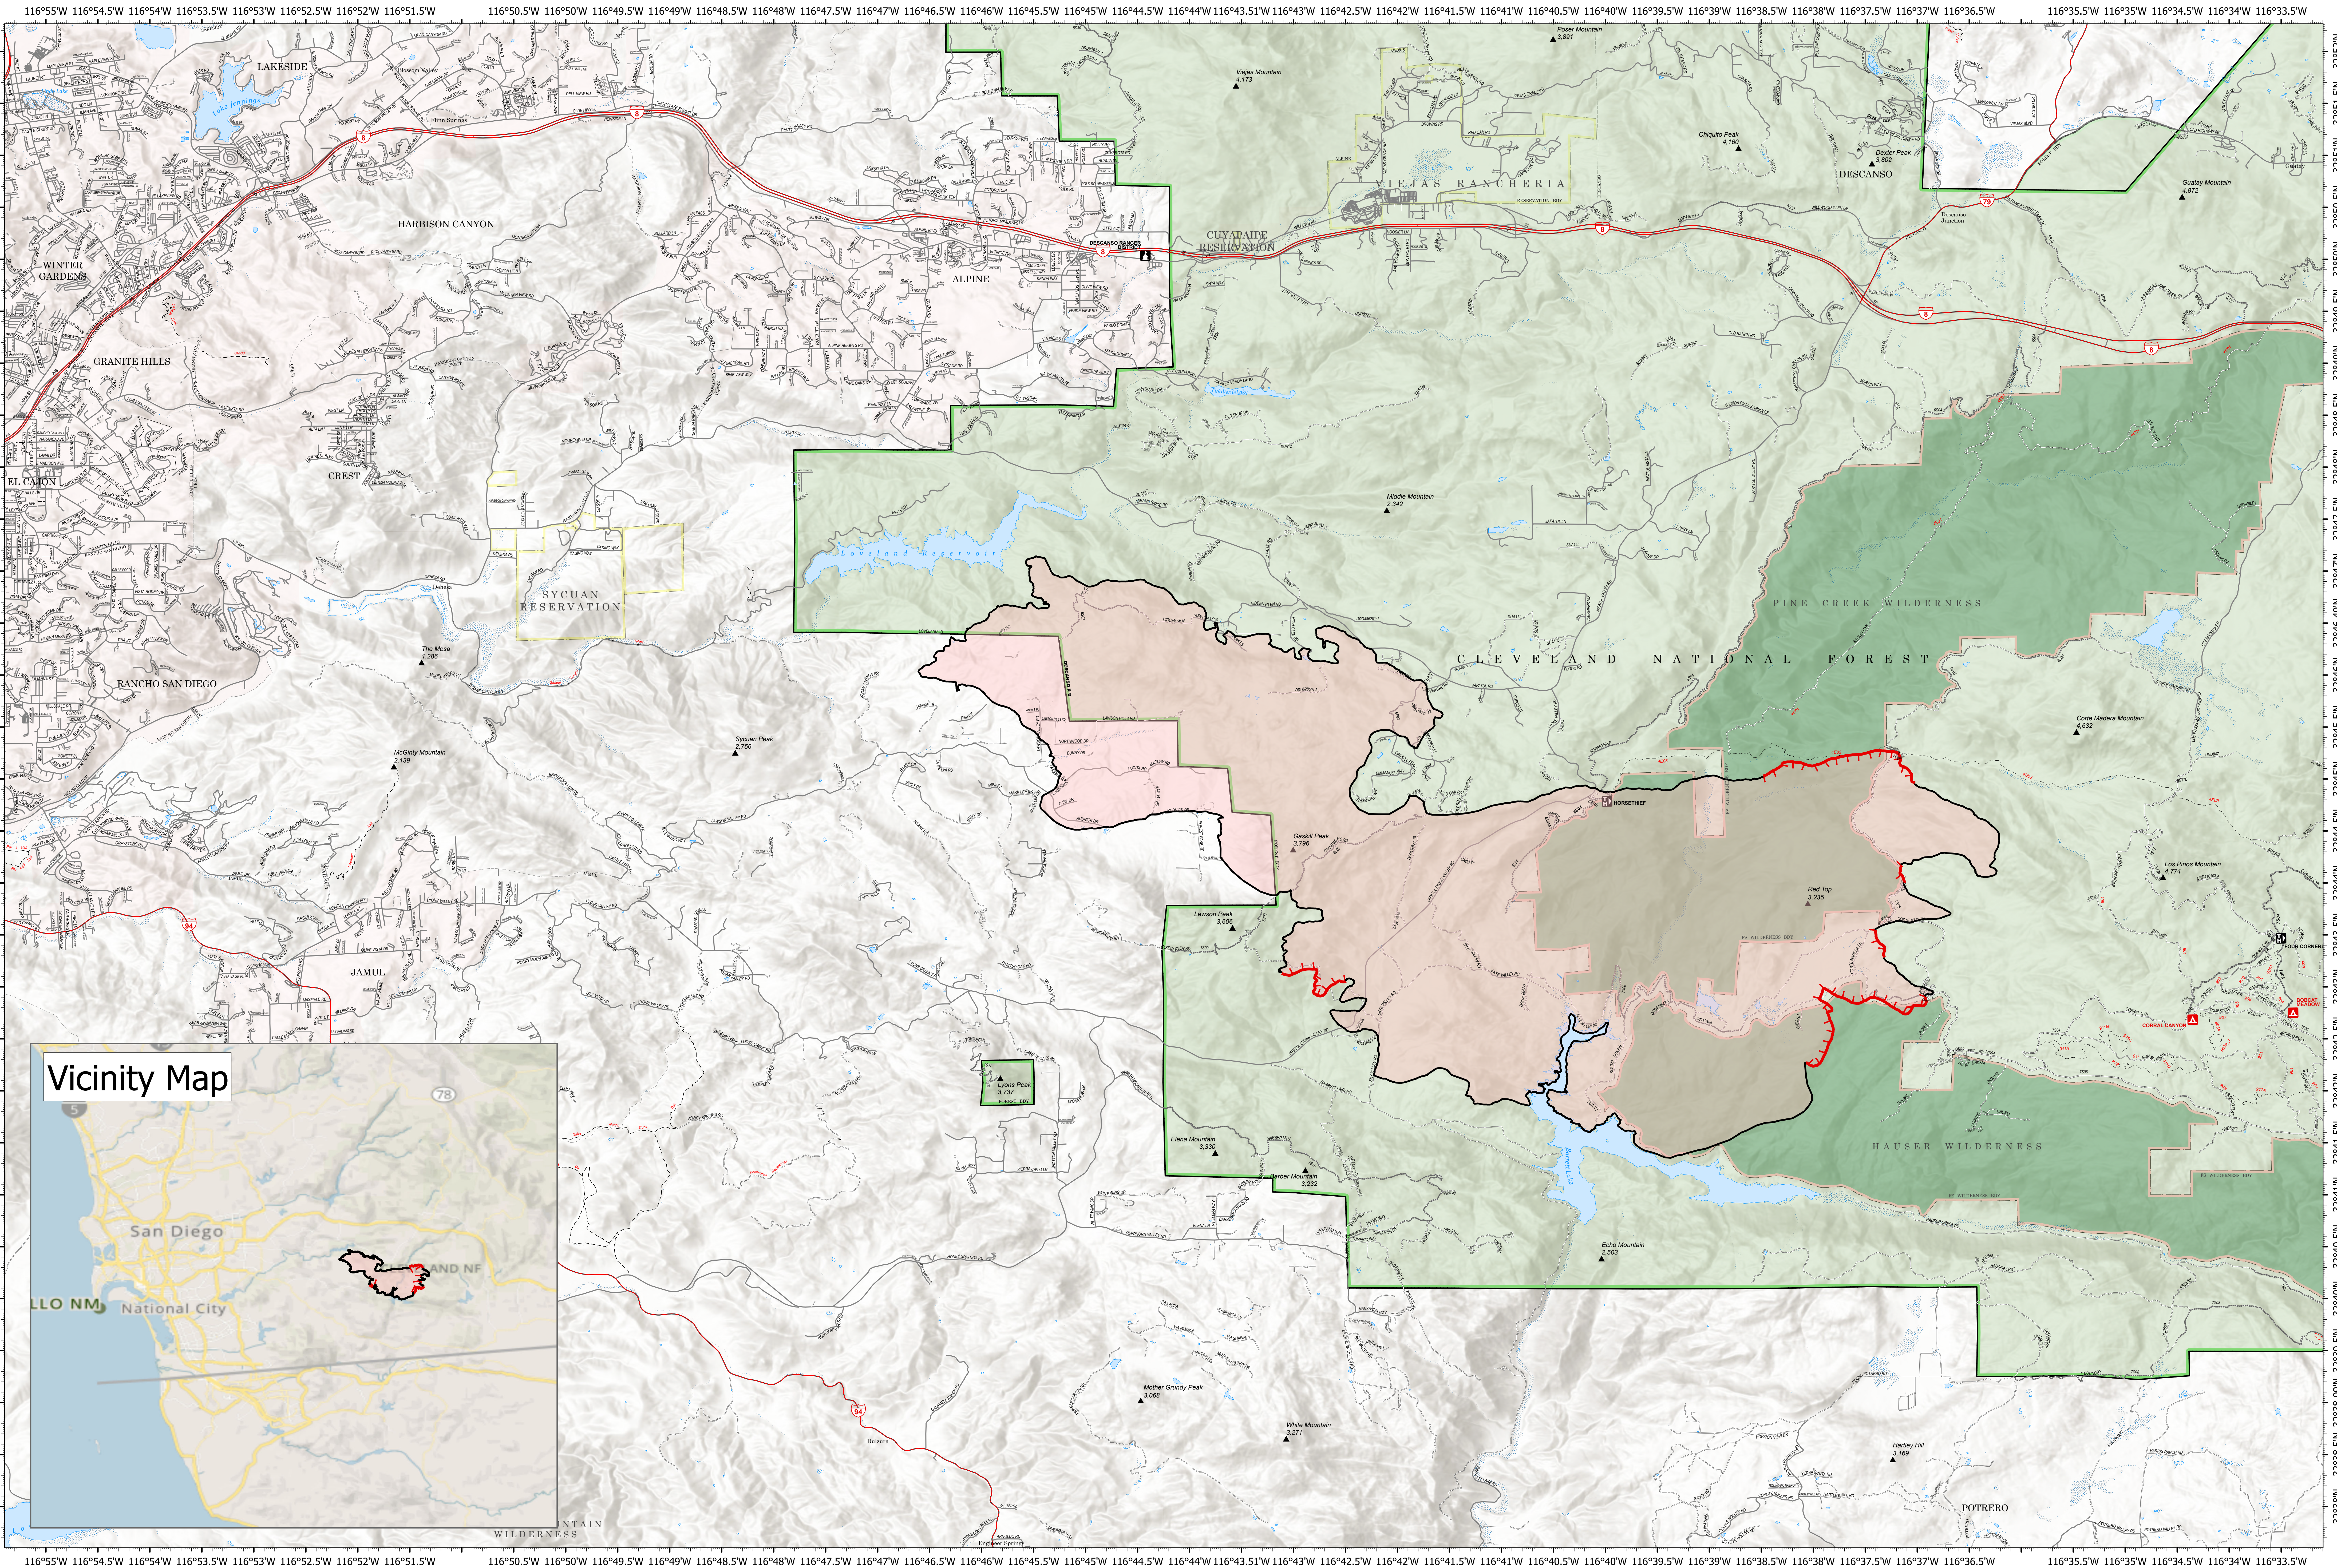

9/14/2020 - 9/18/2020

CA-CNF-002833

Valley Fire

PUBLIC INFORMATION

- Cleveland National Forest
- Uncontrolled Fire Edge
- Wildfire Daily Fire Perimeter
- Contained Line

17,665 acres as of 9/13/2020 12:00
9/14/2020 - 9/18/2020