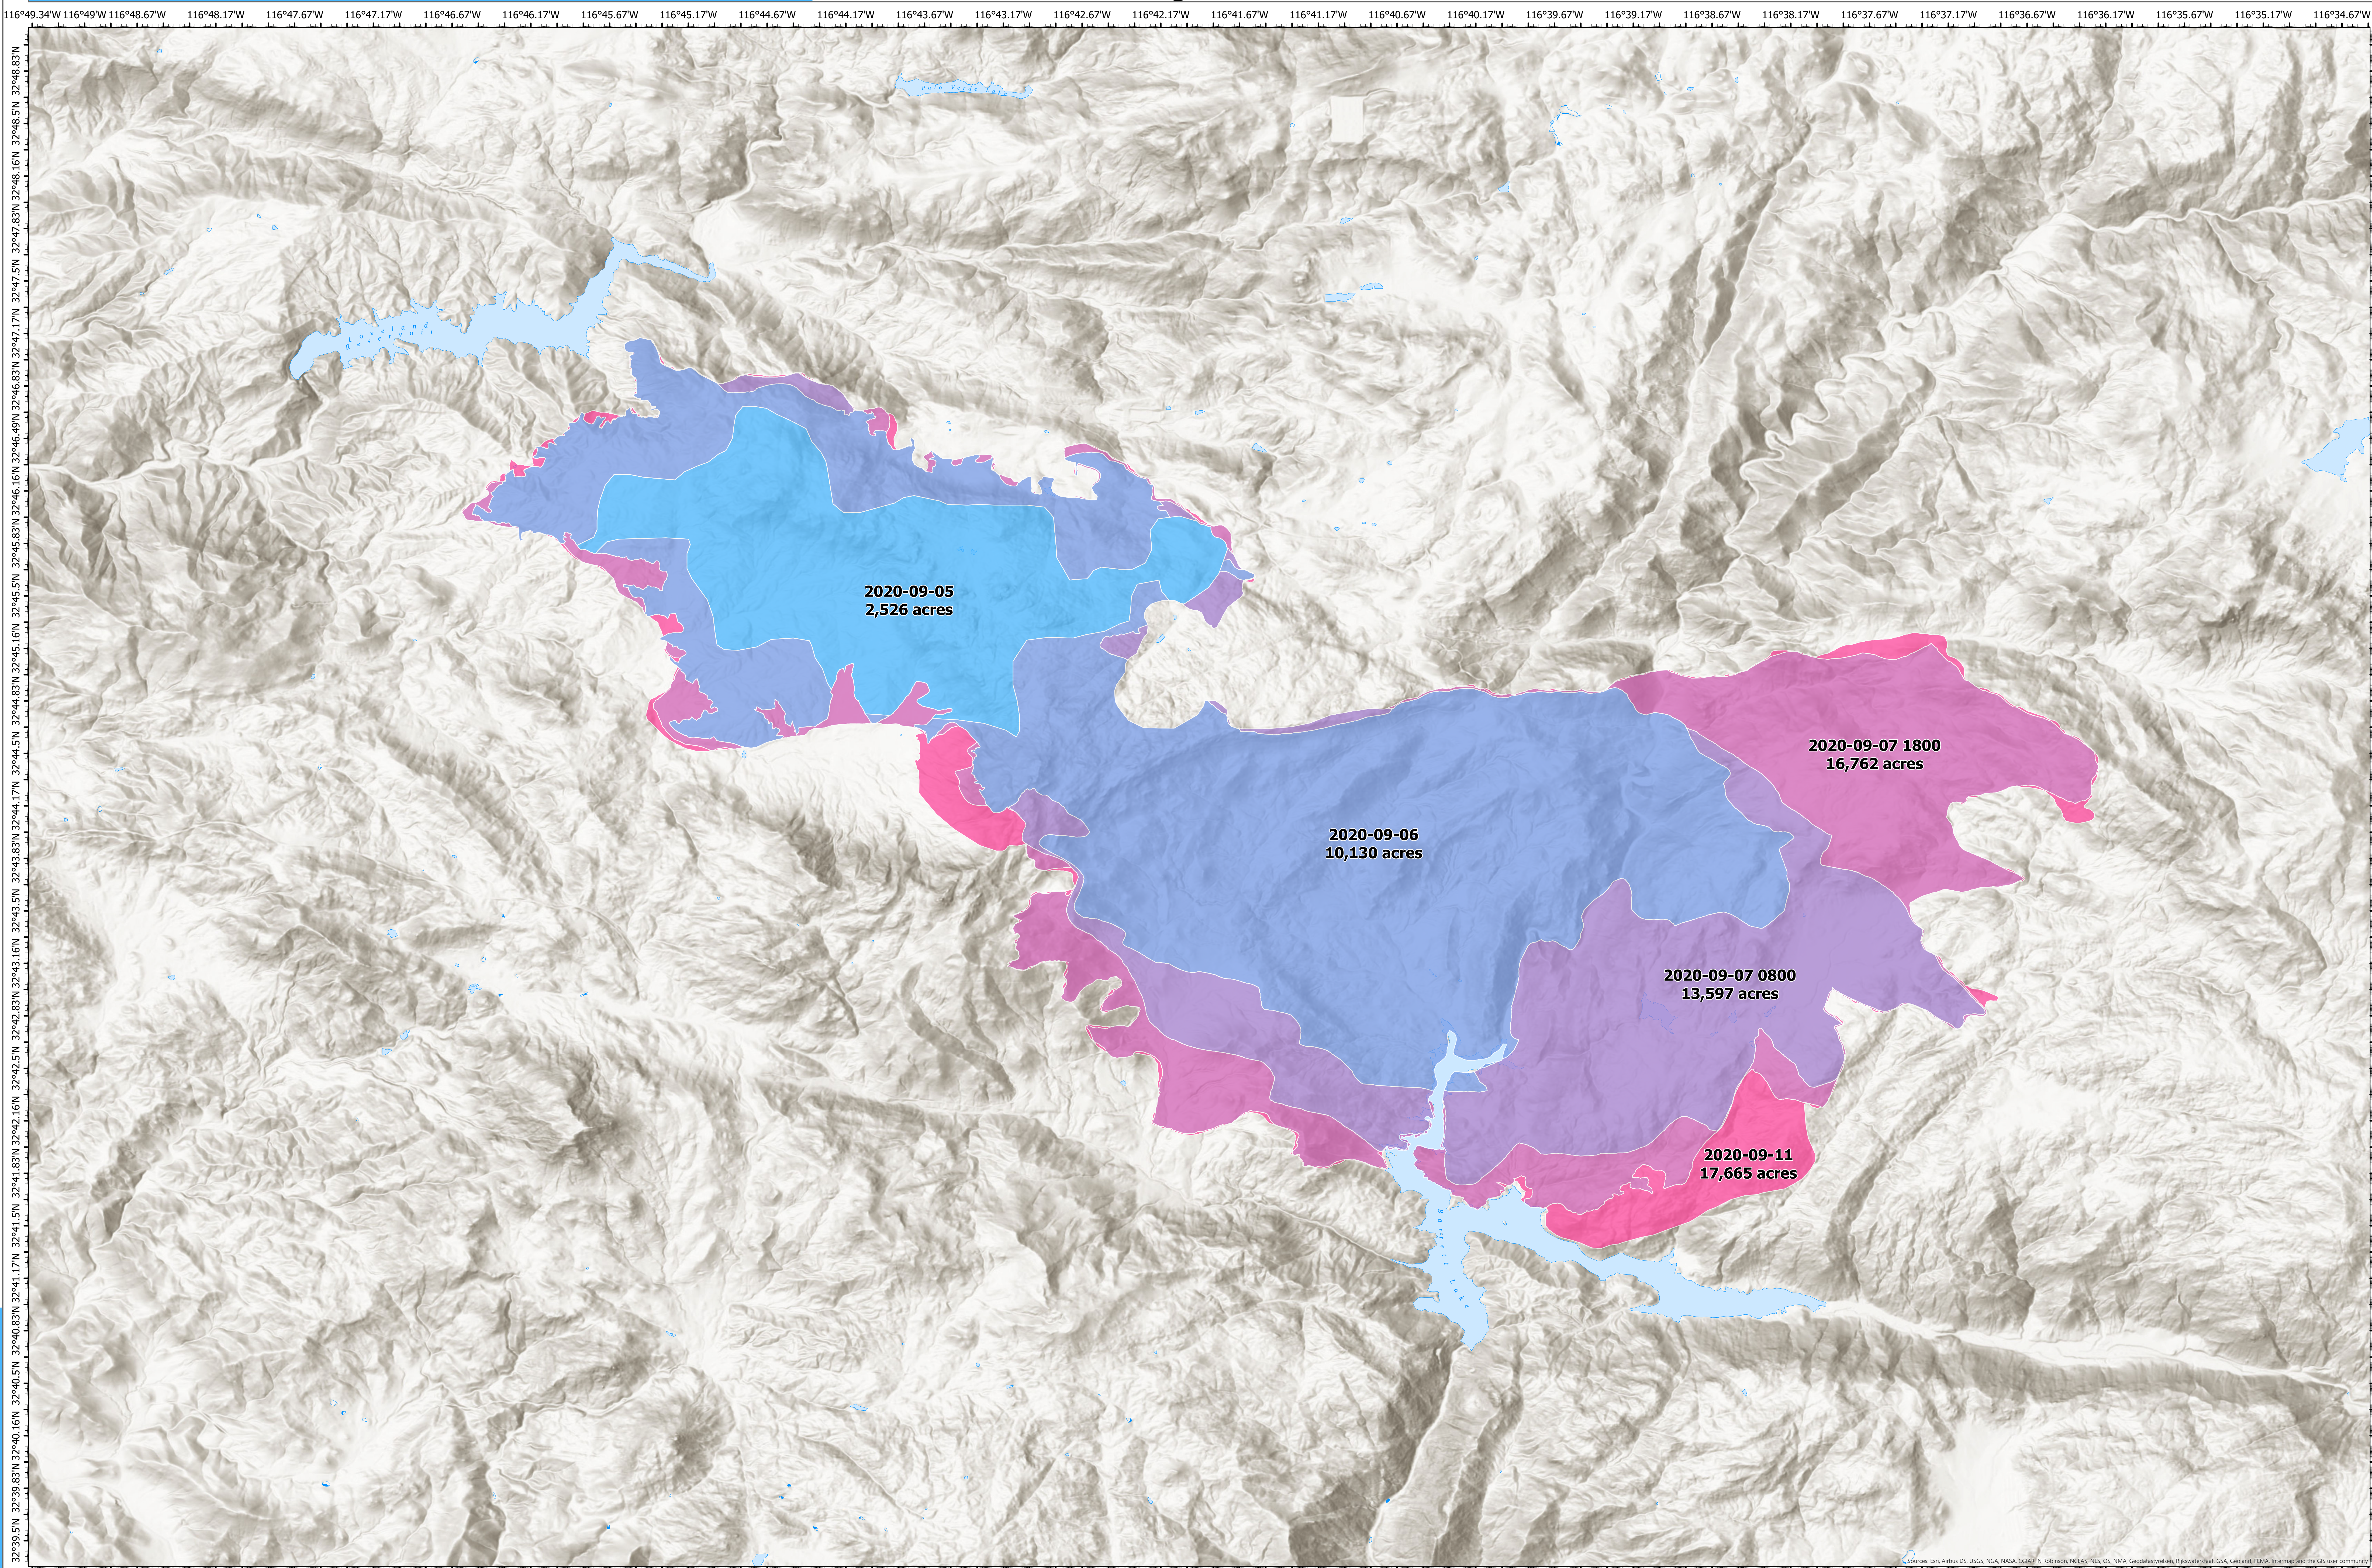

9/13/2020 12:00

CA-CNF-002833

Valley Fire

PROGRESSION

Progression Date

- 2020-09-05
- 2020-09-06
- 2020-09-07 0800
- 2020-09-07 1800
- 2020-09-11

Progression DATE	Growth ACRES	Total ACRES
9/5/2020	2,526	2,526
9/6/2020	7,604	10,130
9/7/2020	6,632	16,762
9/11/2020	903	17,665

**17,665 acres as of
9/13/2020 12:00**