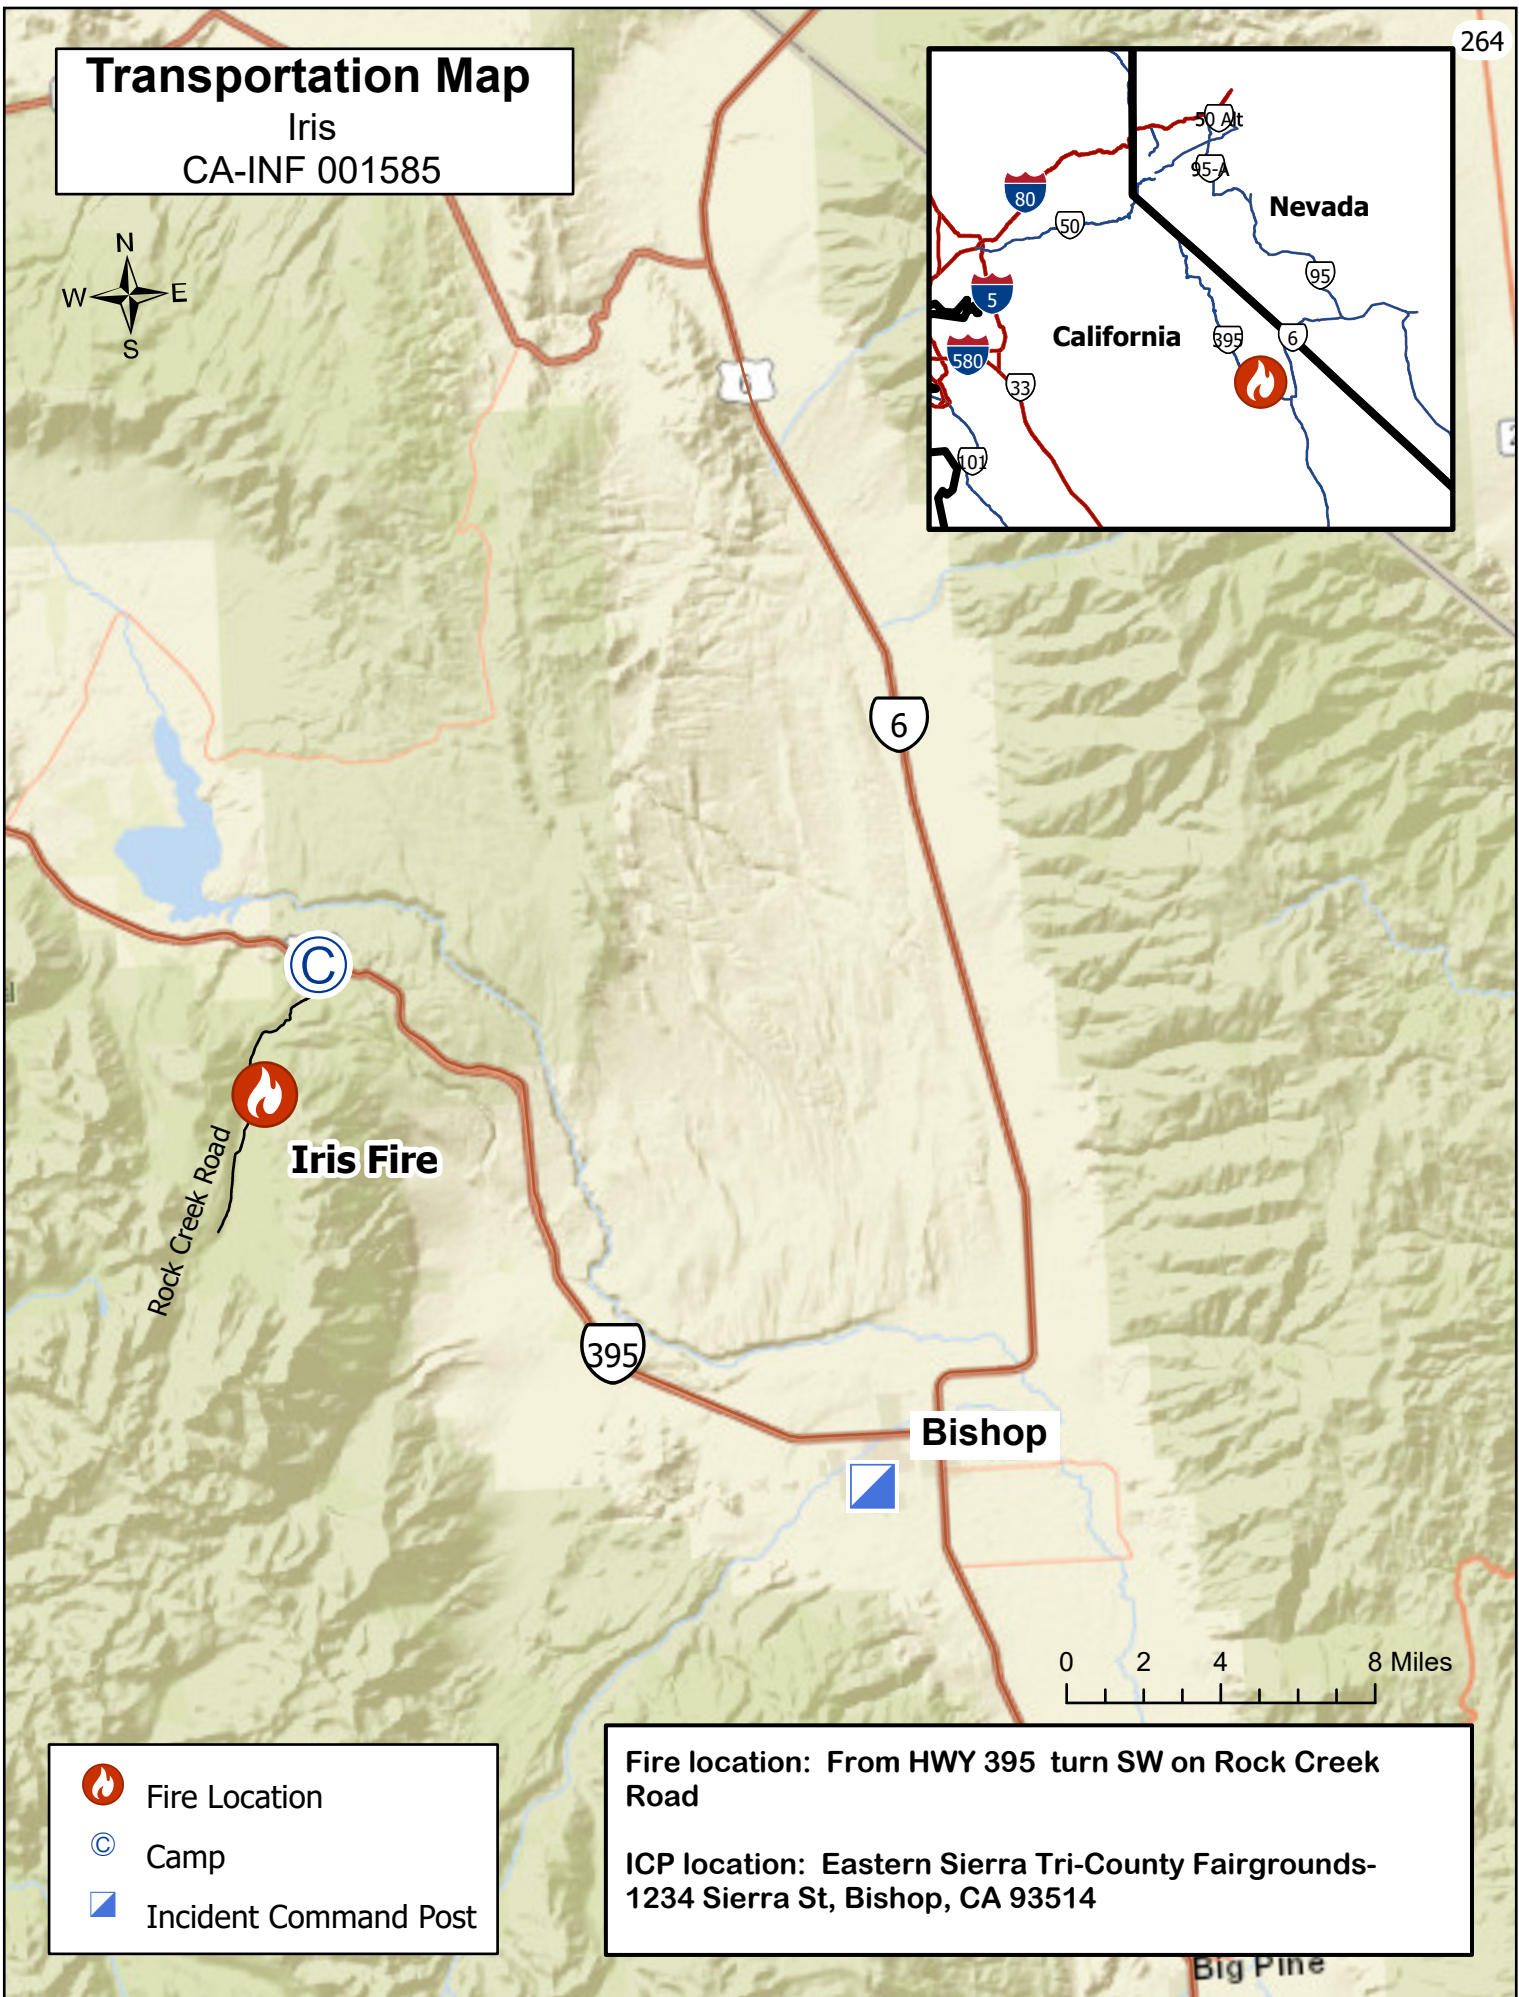

# Transportation Map

Iris  
CA-INF 001585

- Fire Location
- Camp
- Incident Command Post

**Fire location:** From HWY 395 turn SW on Rock Creek Road

**ICP location:** Eastern Sierra Tri-County Fairgrounds-  
1234 Sierra St, Bishop, CA 93514