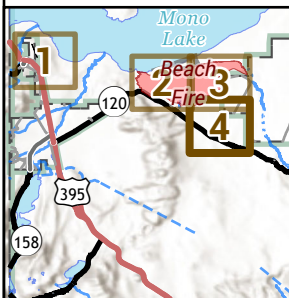

DIV W

INYO NATIONAL FOREST

T001N R027E
T001N R028E

Beach Fire

CAINF002140

IAP

8/20/2020 Day

Page 4 of 4

Produced: 8/19/2020 21:25

Use Avenza Maps App

- Local Connector
- Local Road
- 4WD
- Forest Service
- Drop Point
- Contained Line
- Completed Dozer Line
- Wildfire Daily Fire Perimeter