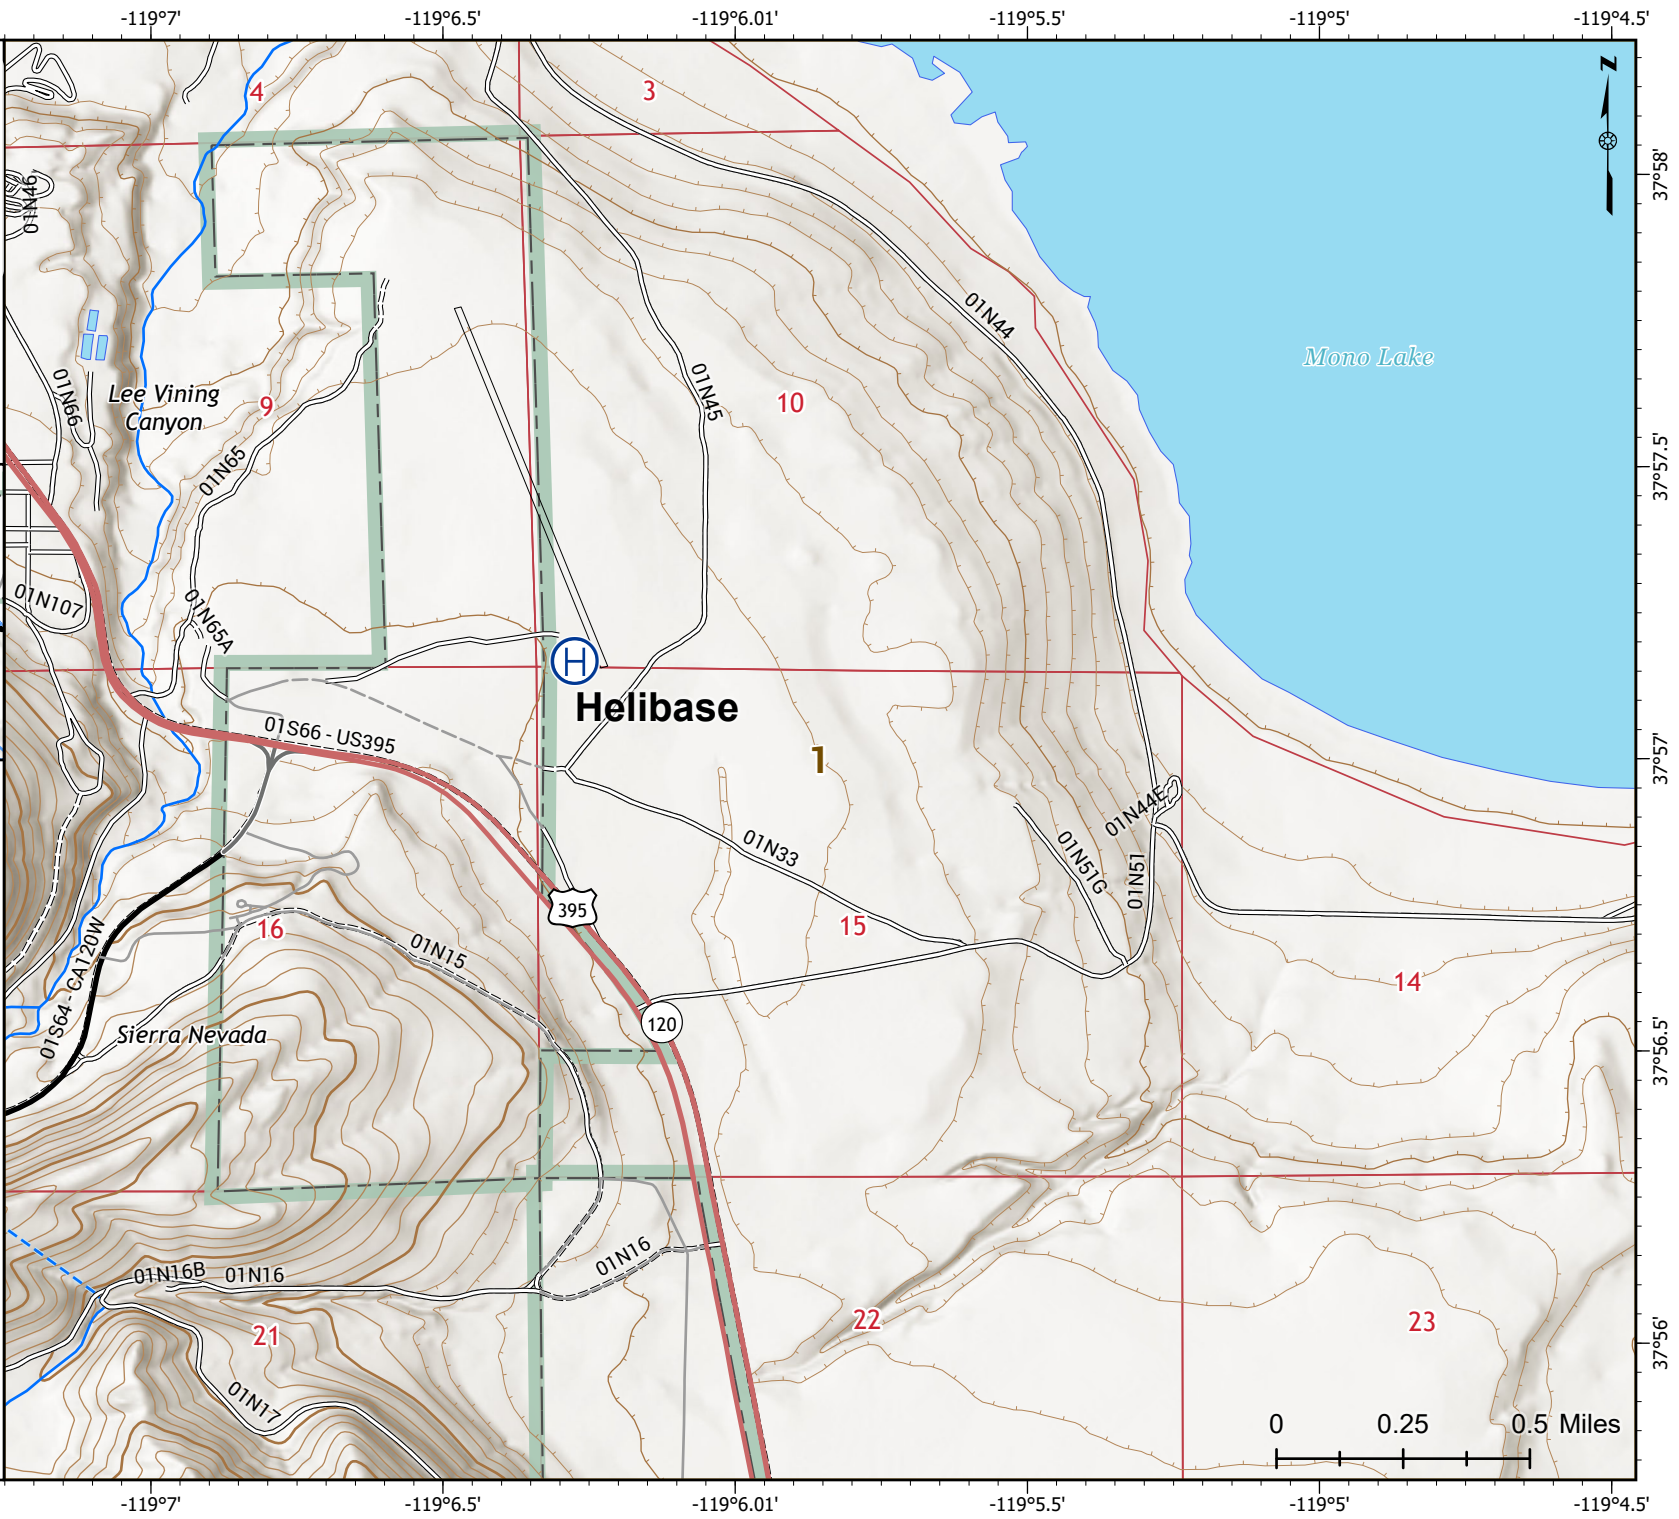

- Secondary Hwy
- Local Connector
- Local Road
- 4WD
- Forest Service
- Helibase

-119°1.5' -119°1' -119°0.5' -119° -118°59.5'

Beach Fire

CAINF002140

IAP

8/20/2020 Day

Page 2 of 4

Produced: 8/19/2020 21:25

Use Avenza Maps App

- Local Connector
- Local Road
- 4WD
- Forest Service
- Drop Point
- Repair Point
- Repair Avoidance
- Division Break
- Contained Line
- Completed Dozer Line
- Completed Hand Line
- Cold Trail
- Wildfire Daily Fire Perimeter
- Tufa Area

Use Avenza Maps App

- Local Road
- 4WD
- Forest Service
- Repair Point
- Division Break
- Uncontrolled Fire Edge
- Contained Line
- Completed Dozer Line
- Wildfire Daily Fire Perimeter
- Tufa Area

DIV A

Produced: 8/19/2020 21:25

Use Avenza Maps App

- Local Connector
- Local Road
- 4WD
- Forest Service
- Drop Point
- Contained Line
- Completed Dozer Line
- Wildfire Daily Fire Perimeter