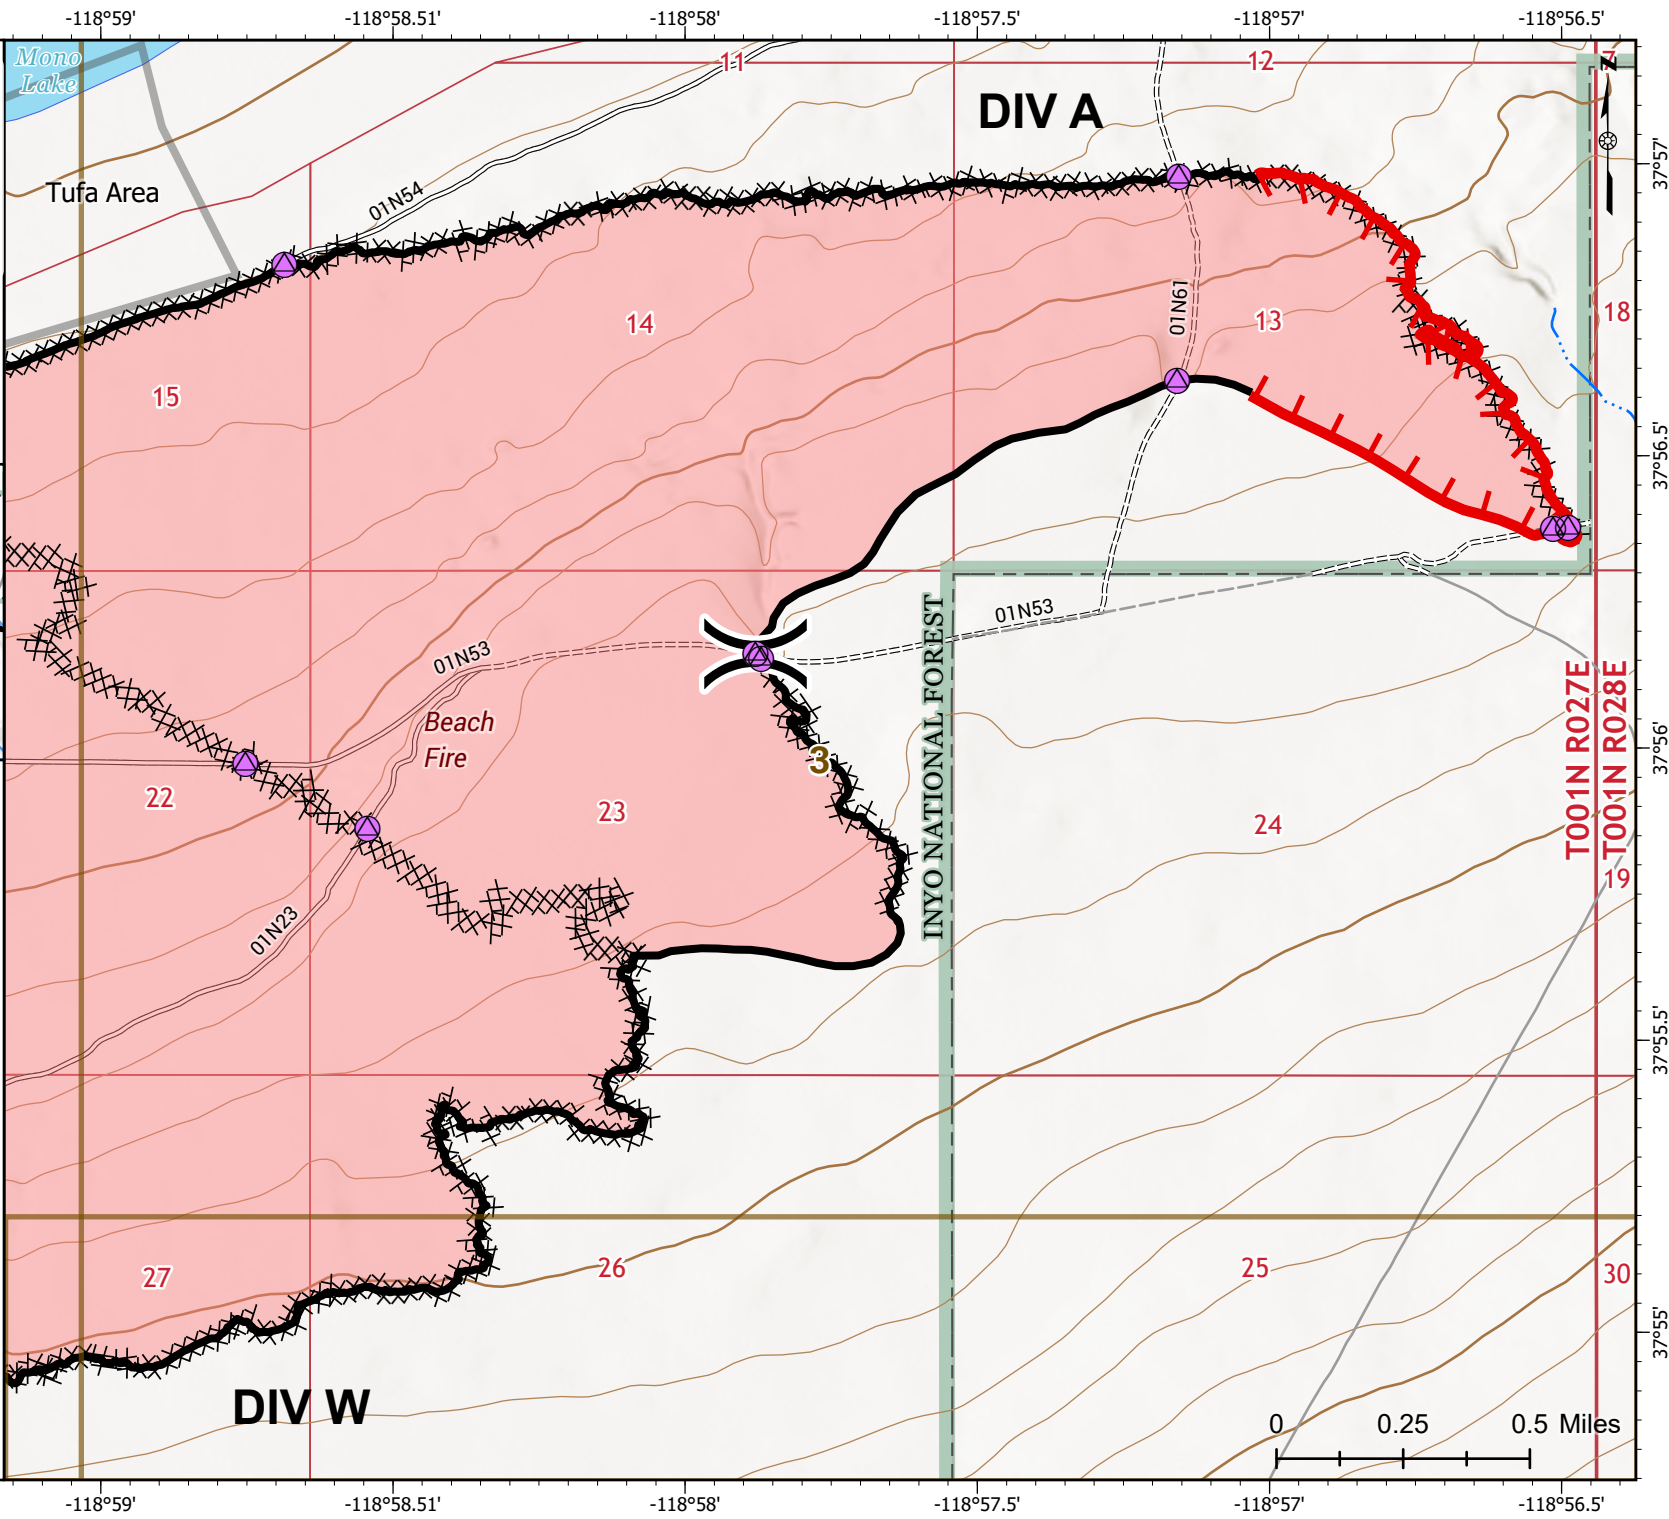

Use Avenza Maps App

- Local Connector
- Local Road
- 4WD
- Forest Service
- Drop Point
- Repair Point
- Repair Avoidance
- Division Break
- Contained Line
- Completed Dozer Line
- Completed Hand Line
- Cold Trail
- Wildfire Daily Fire Perimeter
- Tufa Area

37°57'
37°56.5'
37°56'
37°55.5'
37°55'

-119°1.5' -119°1' -119°0.5' -119° -118°59.5'

Beach Fire

CAINF002140

IAP

8/20/2020 Day

Page 3 of 4

Produced: 8/19/2020 21:25

Use Avenza Maps App

- Local Road
- 4WD
- Forest Service
- Repair Point
- Division Break
- Uncontrolled Fire Edge
- Contained Line
- Completed Dozer Line
- Wildfire Daily Fire Perimeter
- Tufa Area

DIV A

Produced: 8/19/2020 21:25

Use Avenza Maps App

- Local Connector
- Local Road
- 4WD
- Forest Service
- Drop Point
- Contained Line
- Completed Dozer Line
- Wildfire Daily Fire Perimeter