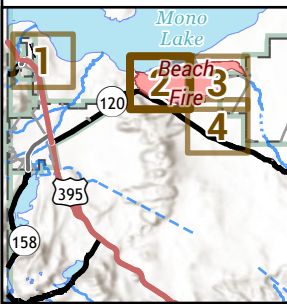

- Secondary Hwy
- Local Connector
- Local Road
- 4WD
- Forest Service
- Helibase

-119°1.5' -119°1' -119°0.5' -119° -118°59.5'

Beach Fire

CAINF002140

IAP

8/20/2020 Day

Page 2 of 4

Produced: 8/19/2020 21:25

Use Avenza Maps App

- Local Connector
- Local Road
- 4WD
- Forest Service
- Drop Point
- Repair Point
- Repair Avoidance
- Division Break
- Contained Line
- Completed Dozer Line
- Completed Hand Line
- Cold Trail
- Wildfire Daily Fire Perimeter
- Tufa Area

37°57'
37°56.5'
37°56'
37°55.5'
37°55'

-119°1.5' -119°1' -119°0.5' -119° -118°59.5'

Beach Fire

CAINF002140

IAP

8/20/2020 Day

Page 3 of 4

Produced: 8/19/2020 21:25