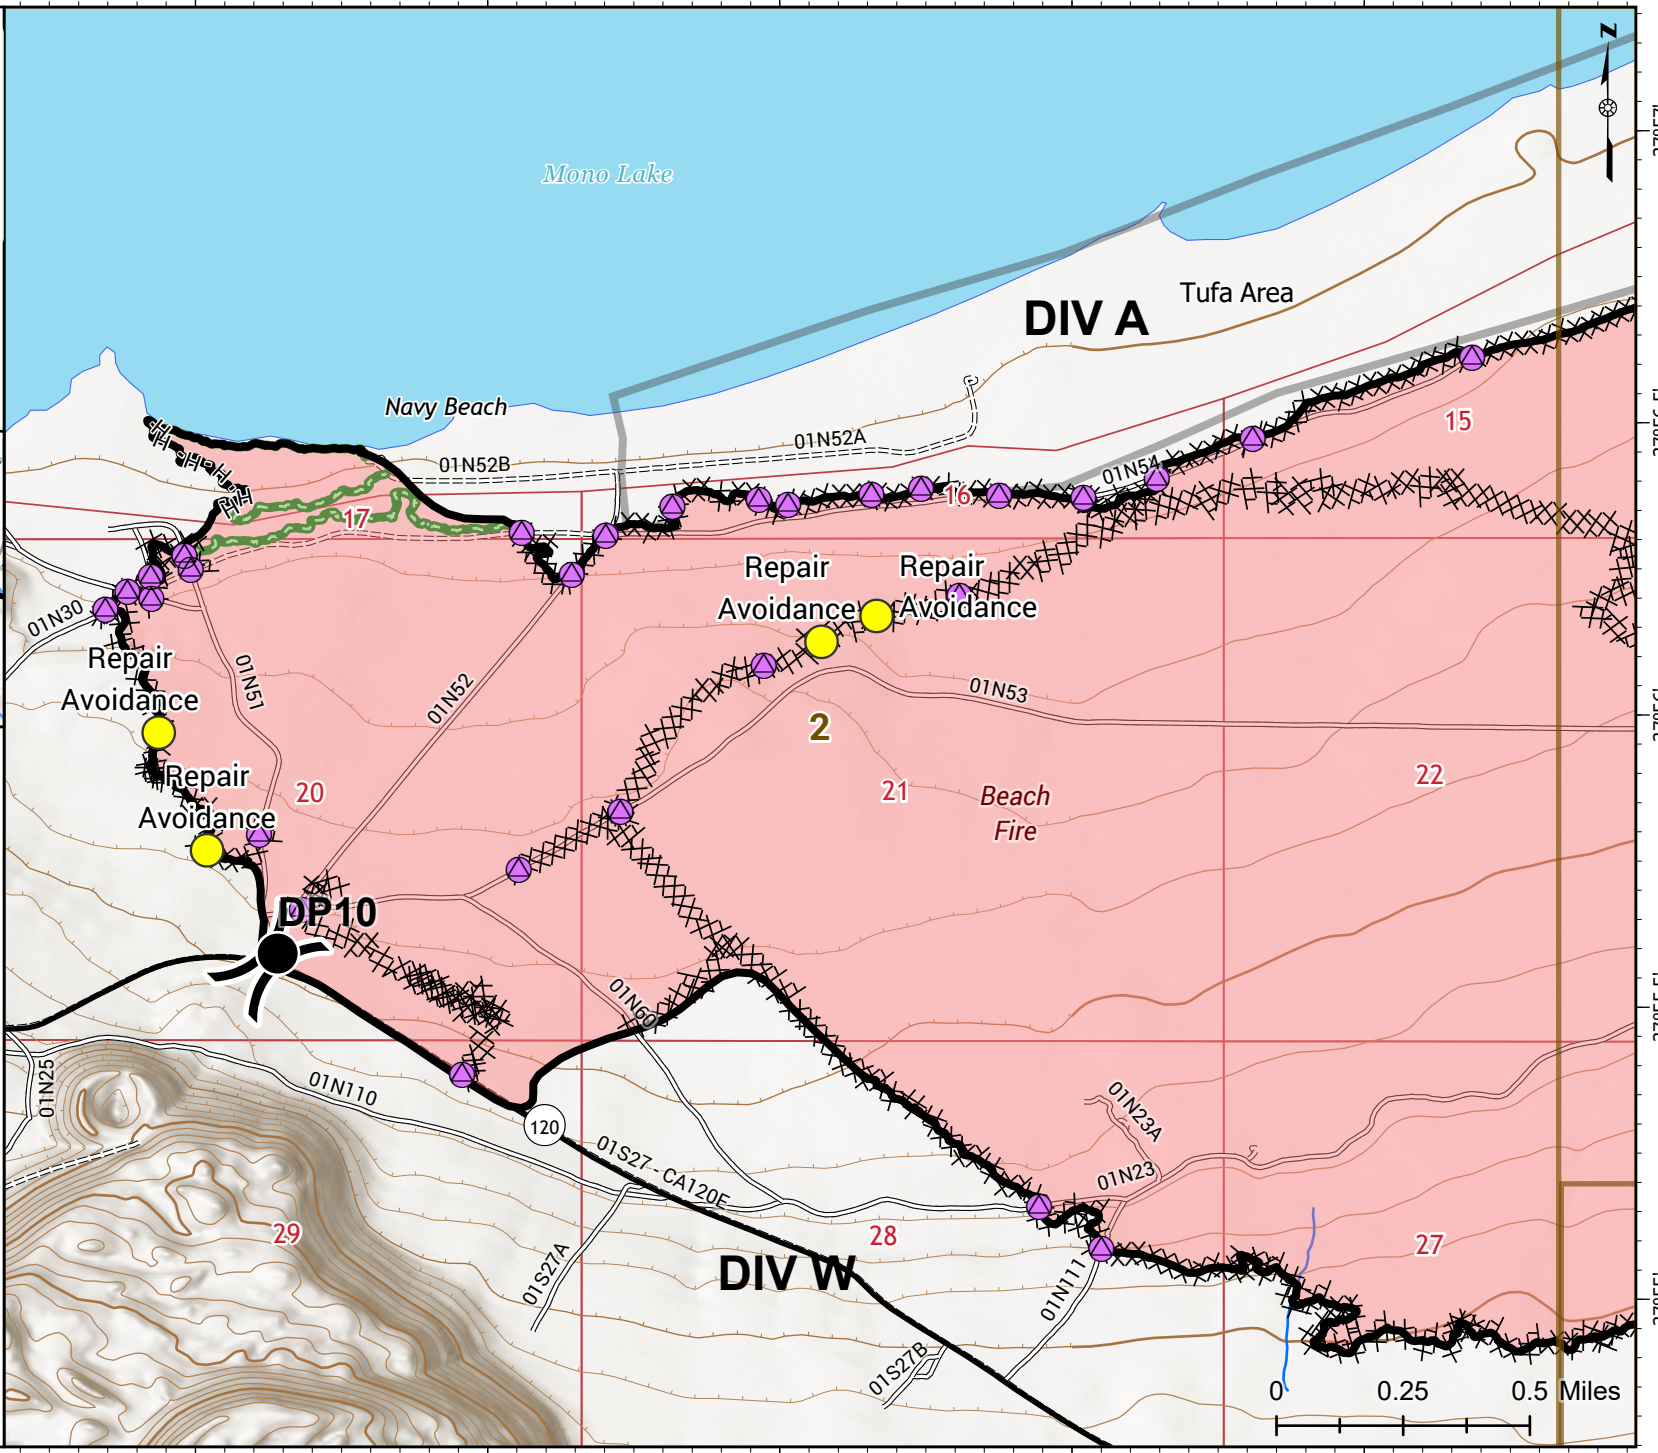

- Secondary Hwy
- Local Connector
- Local Road
- 4WD
- Forest Service
- Helibase

-119°1.5' -119°1' -119°0.5' -119° -118°59.5'

Beach Fire

CAINF002140

IAP

8/20/2020 Day

Page 2 of 4

Produced: 8/19/2020 21:25

Use Avenza Maps App

- Local Connector
- Local Road
- 4WD
- Forest Service
- Drop Point
- Repair Point
- Repair Avoidance
- Division Break
- Contained Line
- Completed Dozer Line
- Completed Hand Line
- Cold Trail
- Wildfire Daily Fire Perimeter
- Tufa Area

Use Avenza Maps App

- Local Road
- 4WD
- Forest Service
- Repair Point
- Division Break
- Uncontrolled Fire Edge
- Contained Line
- Completed Dozer Line
- Wildfire Daily Fire Perimeter
- Tufa Area

DIV A

Produced: 8/19/2020 21:25

Use Avenza Maps App

- Local Connector
- Local Road
- 4WD
- Forest Service
- Drop Point
- Contained Line
- Completed Dozer Line
- Wildfire Daily Fire Perimeter