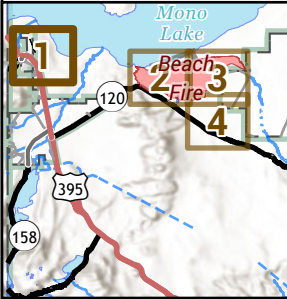

- Secondary Hwy
- Local Connector
- Local Road
- 4WD
- Forest Service
- Helibase

-119°1.5' -119°1' -119°0.5' -119° -118°59.5'

Beach Fire

CAINF002140

IAP

8/20/2020 Day

Page 2 of 4

Produced: 8/19/2020 21:25

Use Avenza Maps App

- Local Connector
- Local Road
- 4WD
- Forest Service
- Drop Point
- Repair Point
- Repair Avoidance
- Division Break
- Contained Line
- Completed Dozer Line
- Completed Hand Line
- Cold Trail
- Wildfire Daily Fire Perimeter
- Tufa Area

37°57'
37°56.5'
37°56'
37°55.5'
37°55'

-119°1.5' -119°1' -119°0.5' -119° -118°59.5'

Beach Fire

CAINF002140

IAP

8/20/2020 Day

Page 3 of 4

Produced: 8/19/2020 21:25