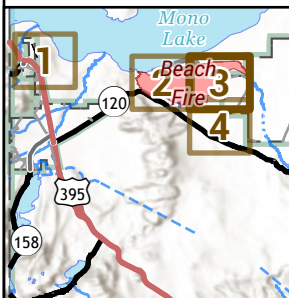

Use Avenza Maps App

- Local Connector
- Local Road
- 4WD
- Forest Service
- Drop Point
- Repair Point
- Repair Avoidance
- Division Break
- Contained Line
- Completed Dozer Line
- Completed Hand Line
- Cold Trail
- Wildfire Daily Fire Perimeter
- Tufa Area

37°57'
37°56.5'
37°56'
37°55.5'
37°55'

-119°1.5' -119°1' -119°0.5' -119° -118°59.5'

Beach Fire

CAINF002140

IAP

8/20/2020 Day

Page 3 of 4

Produced: 8/19/2020 21:25

Use Avenza Maps App

- Local Road
- 4WD
- Forest Service
- Repair Point
- Division Break
- Uncontrolled Fire Edge
- Contained Line
- Completed Dozer Line
- Wildfire Daily Fire Perimeter
- Tufa Area

DIV A