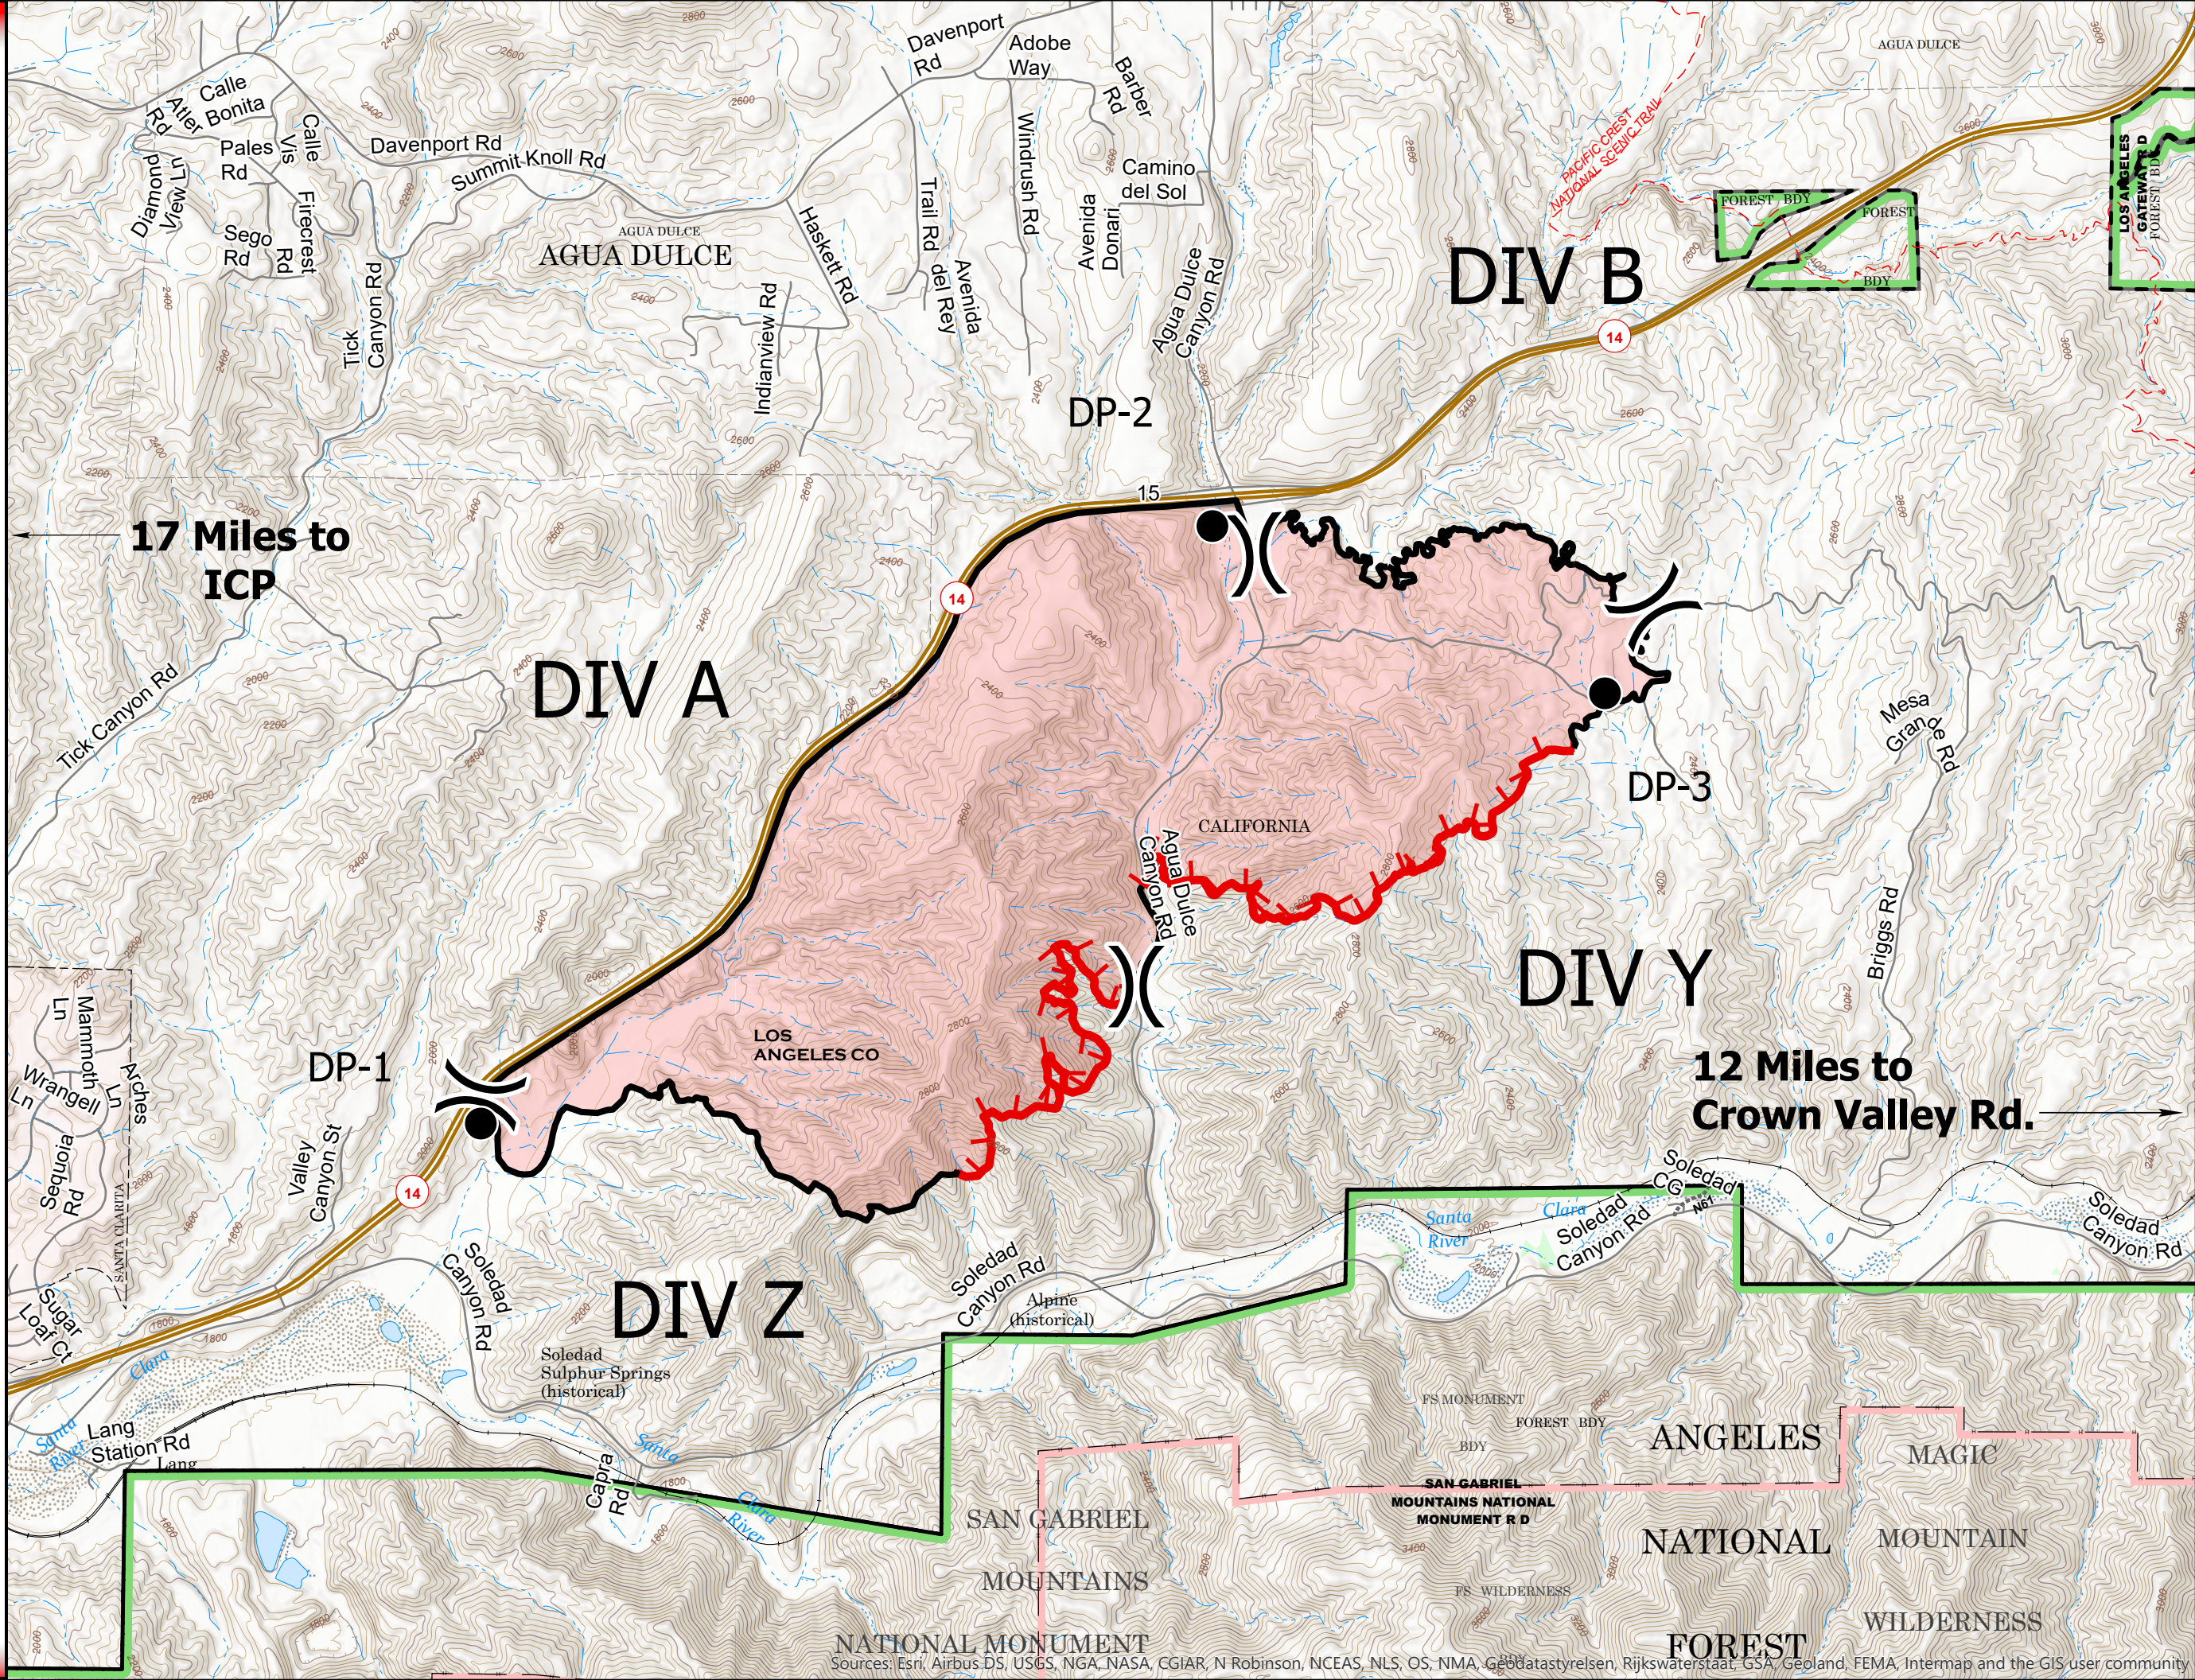

IAP MAP

Soledad Fire
CA-LAC-197926
7/6/2020
0700-0700

- Wildfire Daily Fire Perimeter
- Uncontrolled Fire Edge
- Contained Line
- Drop Point

1:29,686

7/6/2020
23:42 hrs

Sources: Esri, Airbus DS, USGS, NGA, NASA, CGIAR, N Robinson, NCEAS, NLS, OS, NMA, Geodatastyrelsen, Rijkswaterstaat, GSA, Geoland, FEMA, Intermap and the GIS user community