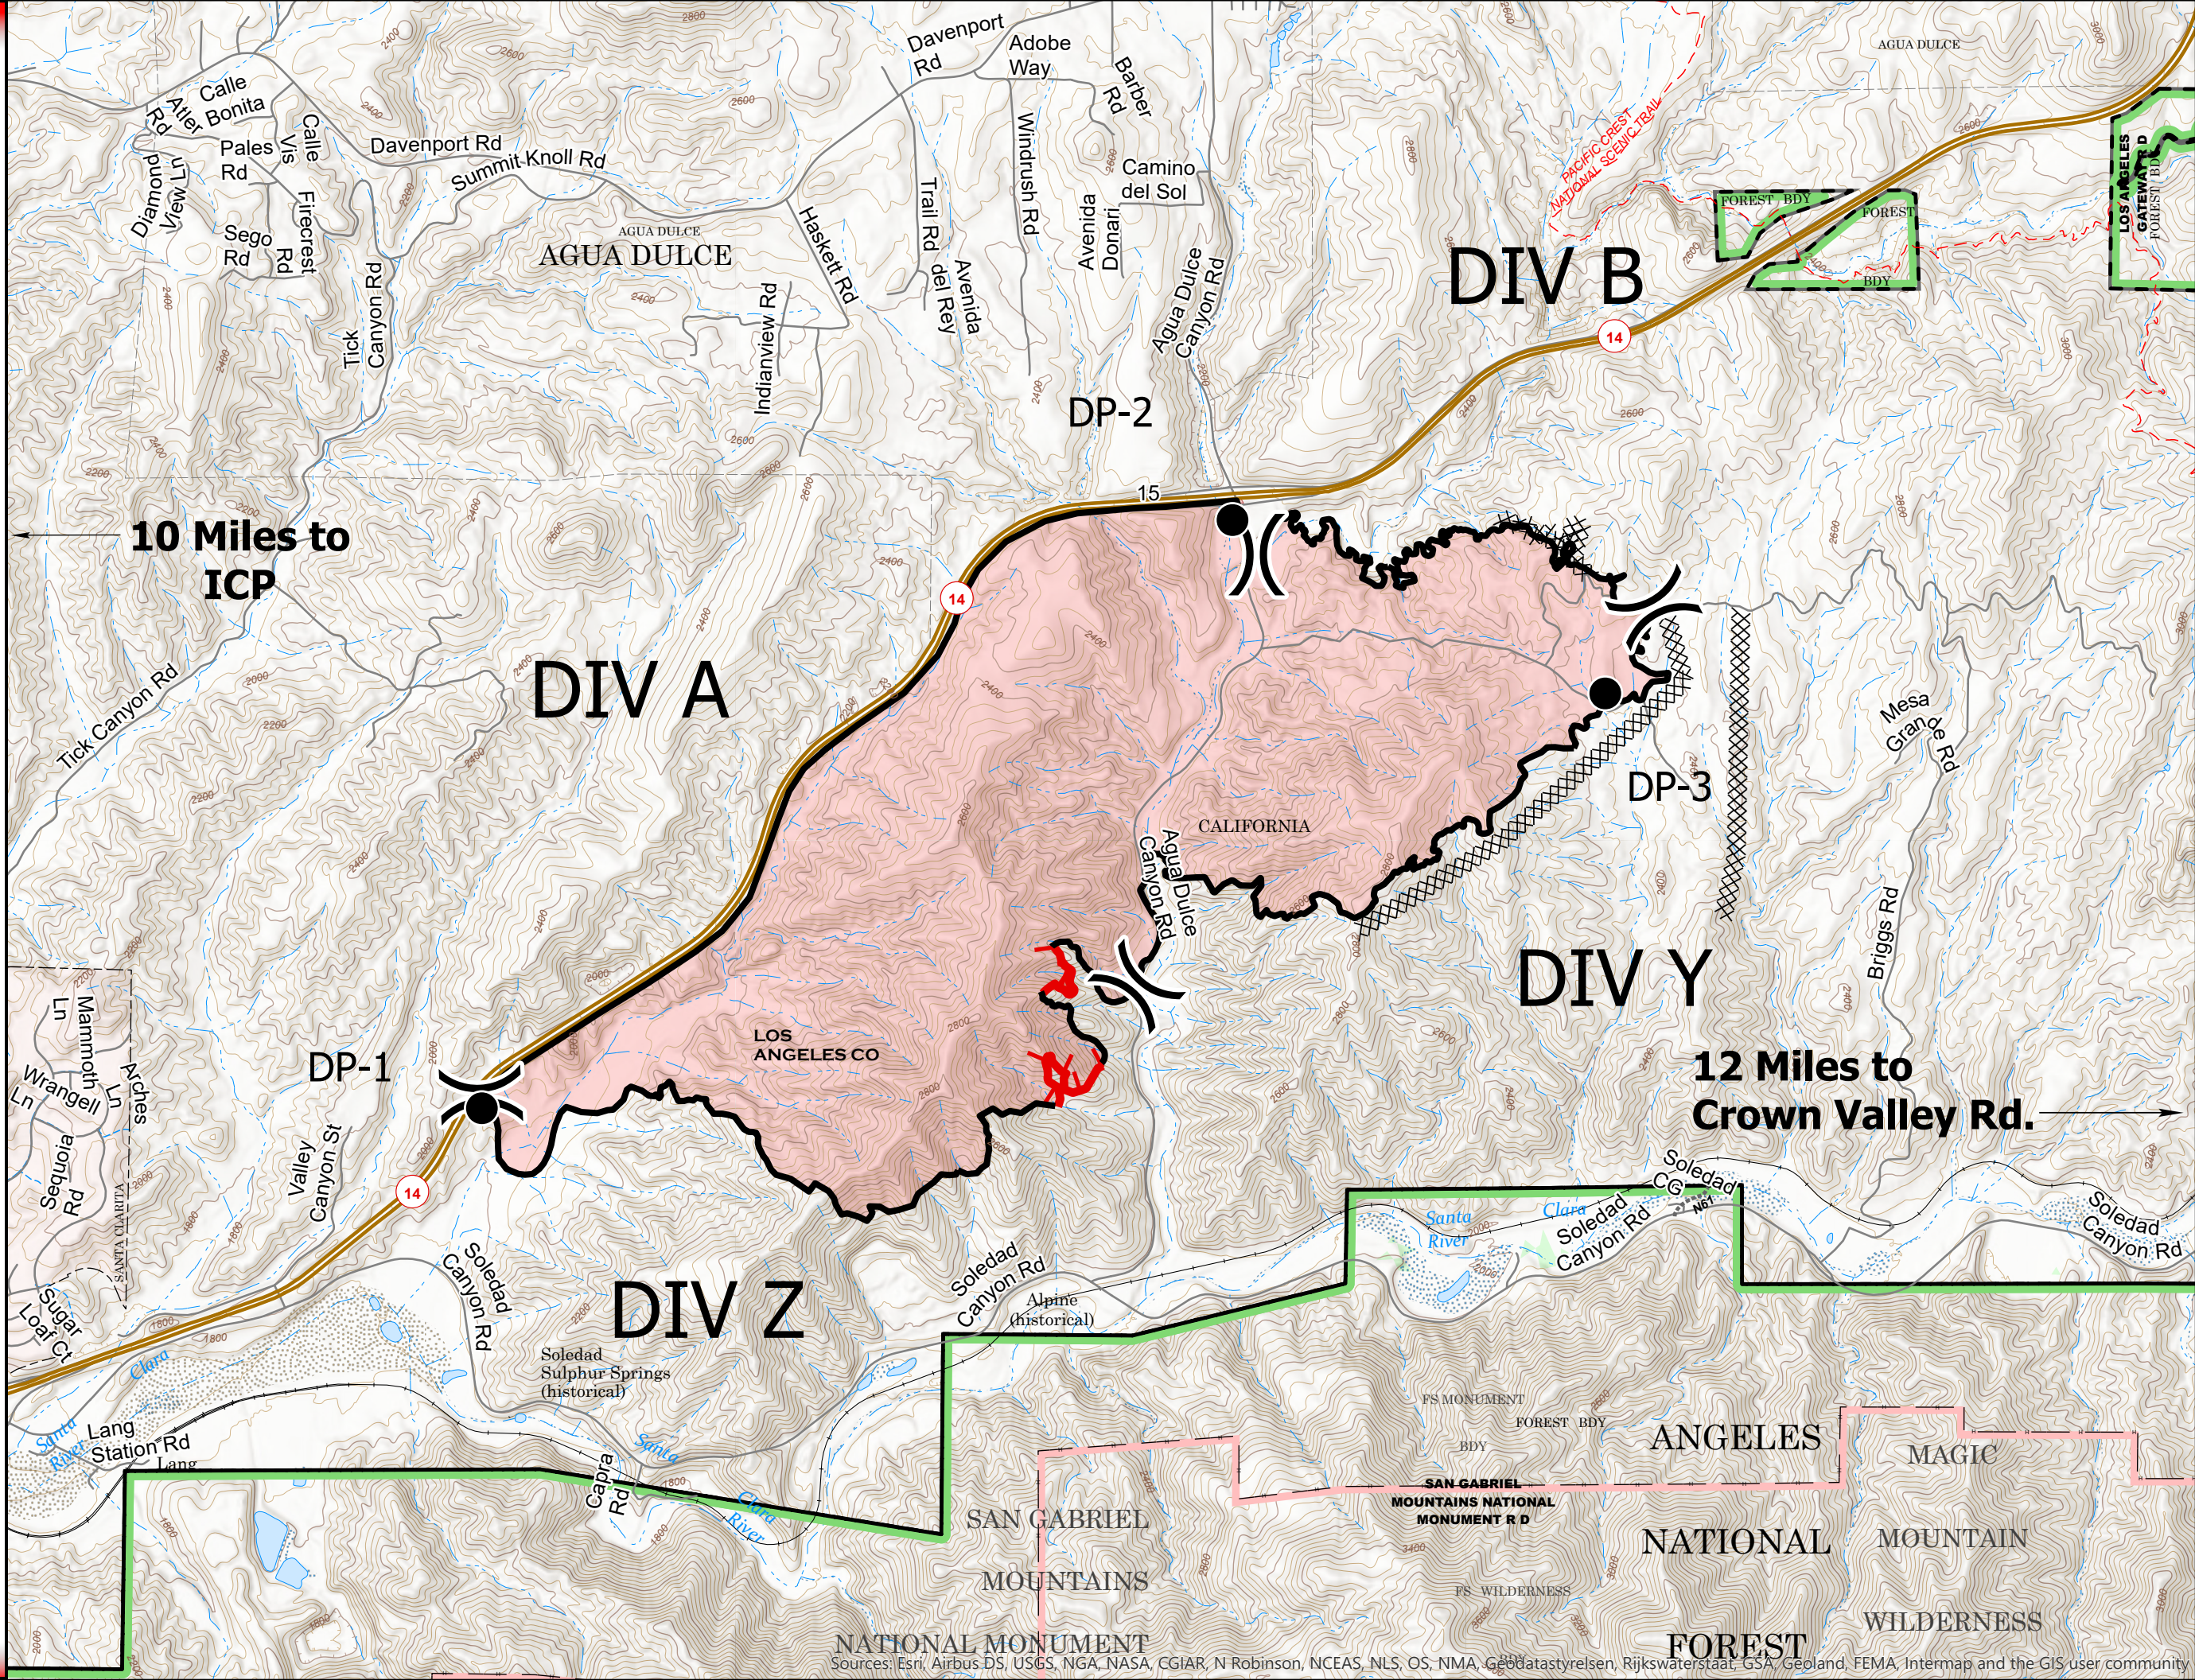

IAP MAP

Soledad Fire
CA-LAC-197926
July 8-11, 2020
0700-0700

- Wildfire Daily Fire Perimeter
- Uncontrolled Fire Edge
- Contained Line
- Drop Point

1:29,686

7/7/2020
17:58 hrs

Sources: Esri, Airbus DS, USGS, NGA, NASA, CGIAR, N Robinson, NCEAS, NLS, OS, NMA, Geodatastyrelsen, Rijkswaterstaat, GSA, Geoland, FEMA, Intermap and the GIS user community