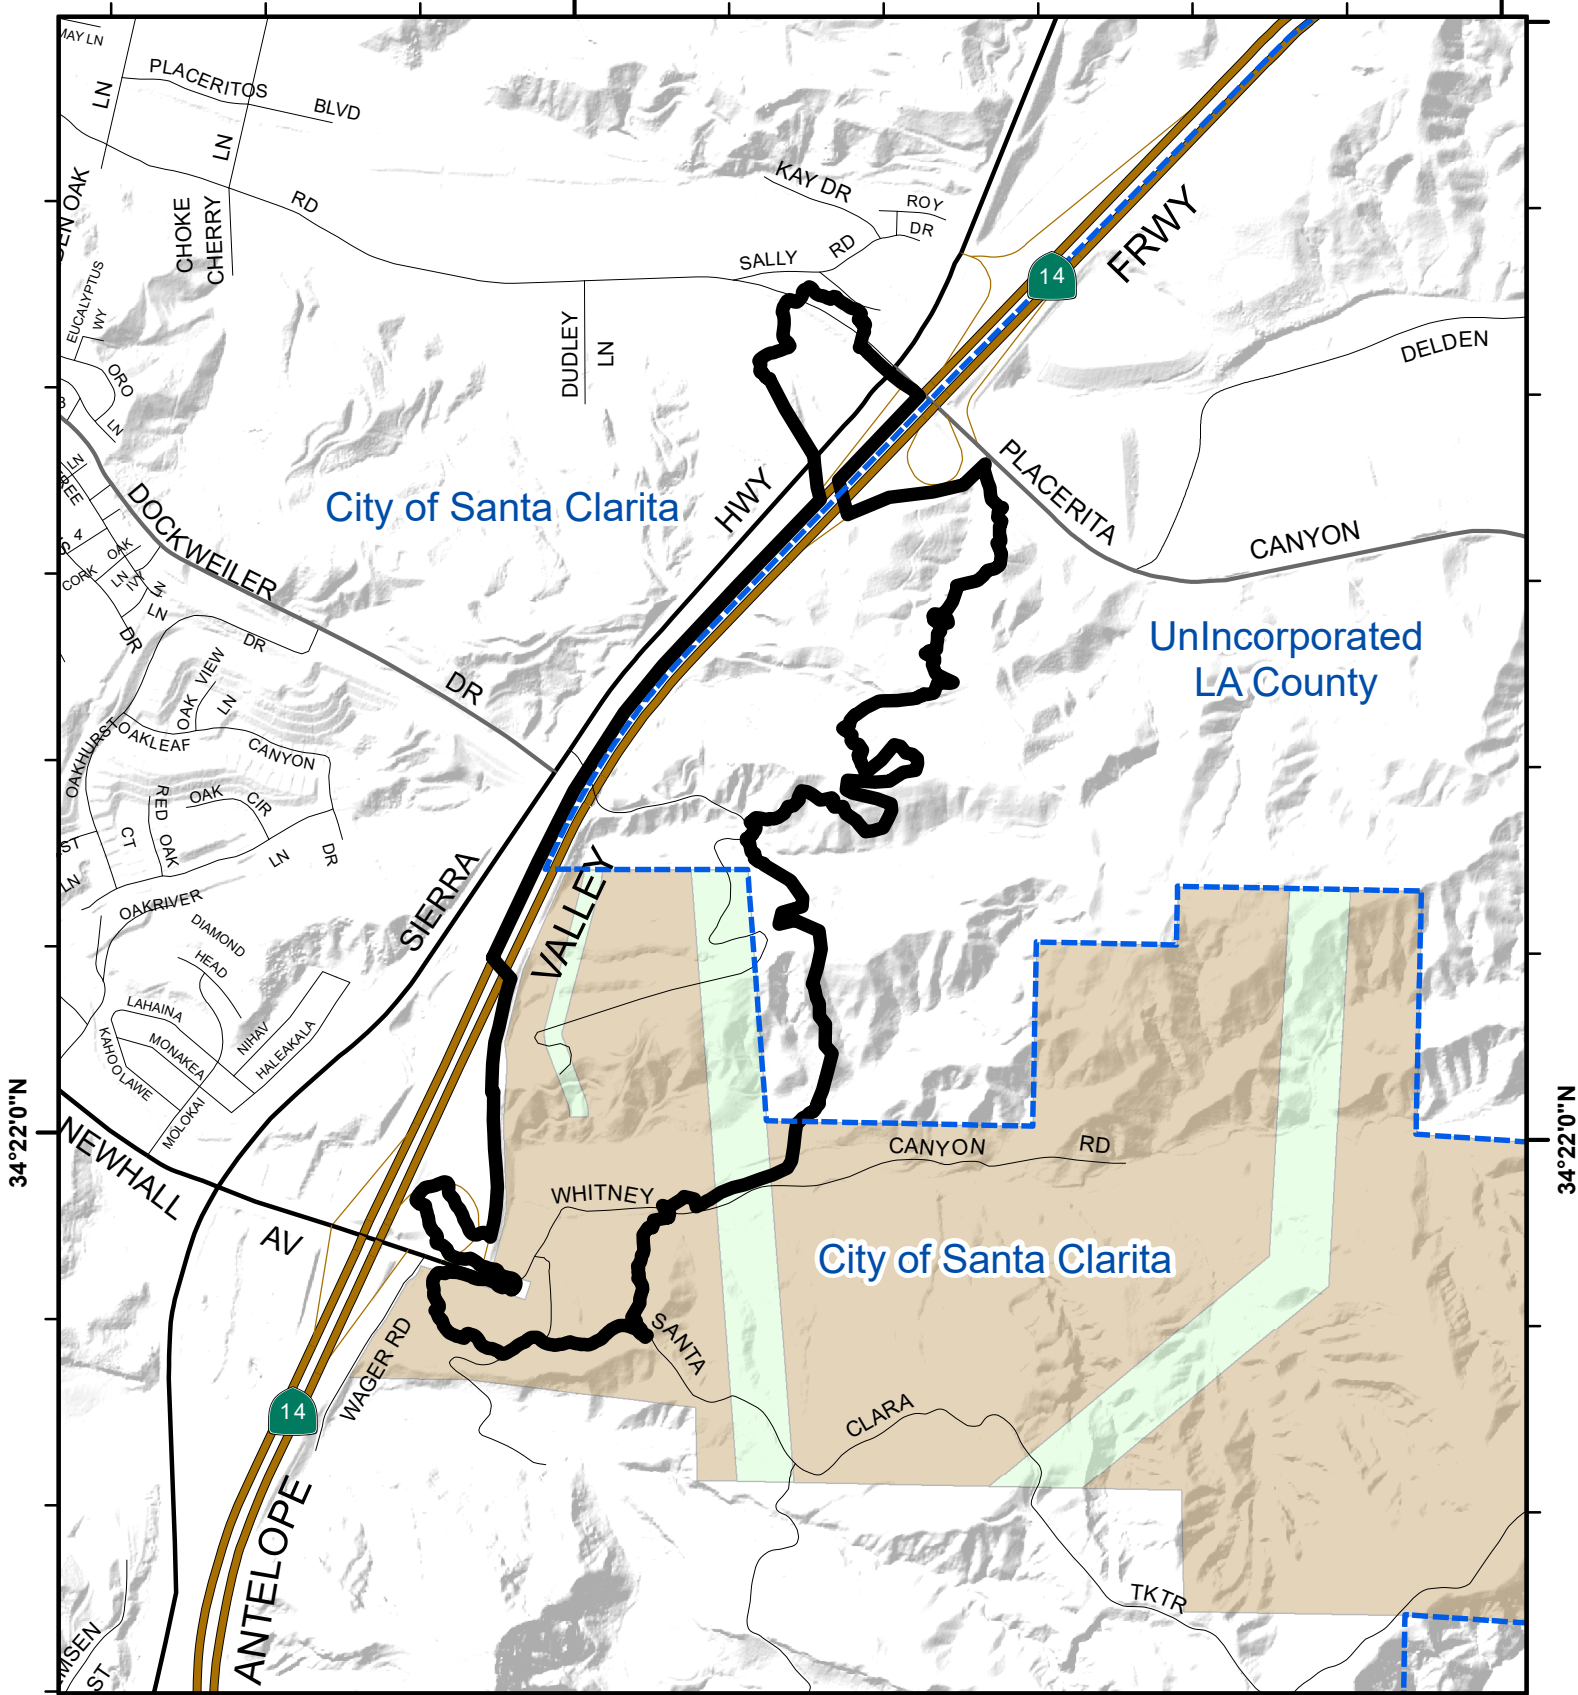

118°30'0"W

118°29'0"W

34°22'0"N

34°22'0"N

118°30'0"W

118°29'0"W

ELSMERE FIRE

Ownership Map

CA-LAC-230295

Aug 4, 2020

-  City Bndry
-  Fire Perimeter

Agency	Acres
 M.R.C.A.	54.6
 D.W.P.	15.1

Feet
0 250 500 1,000