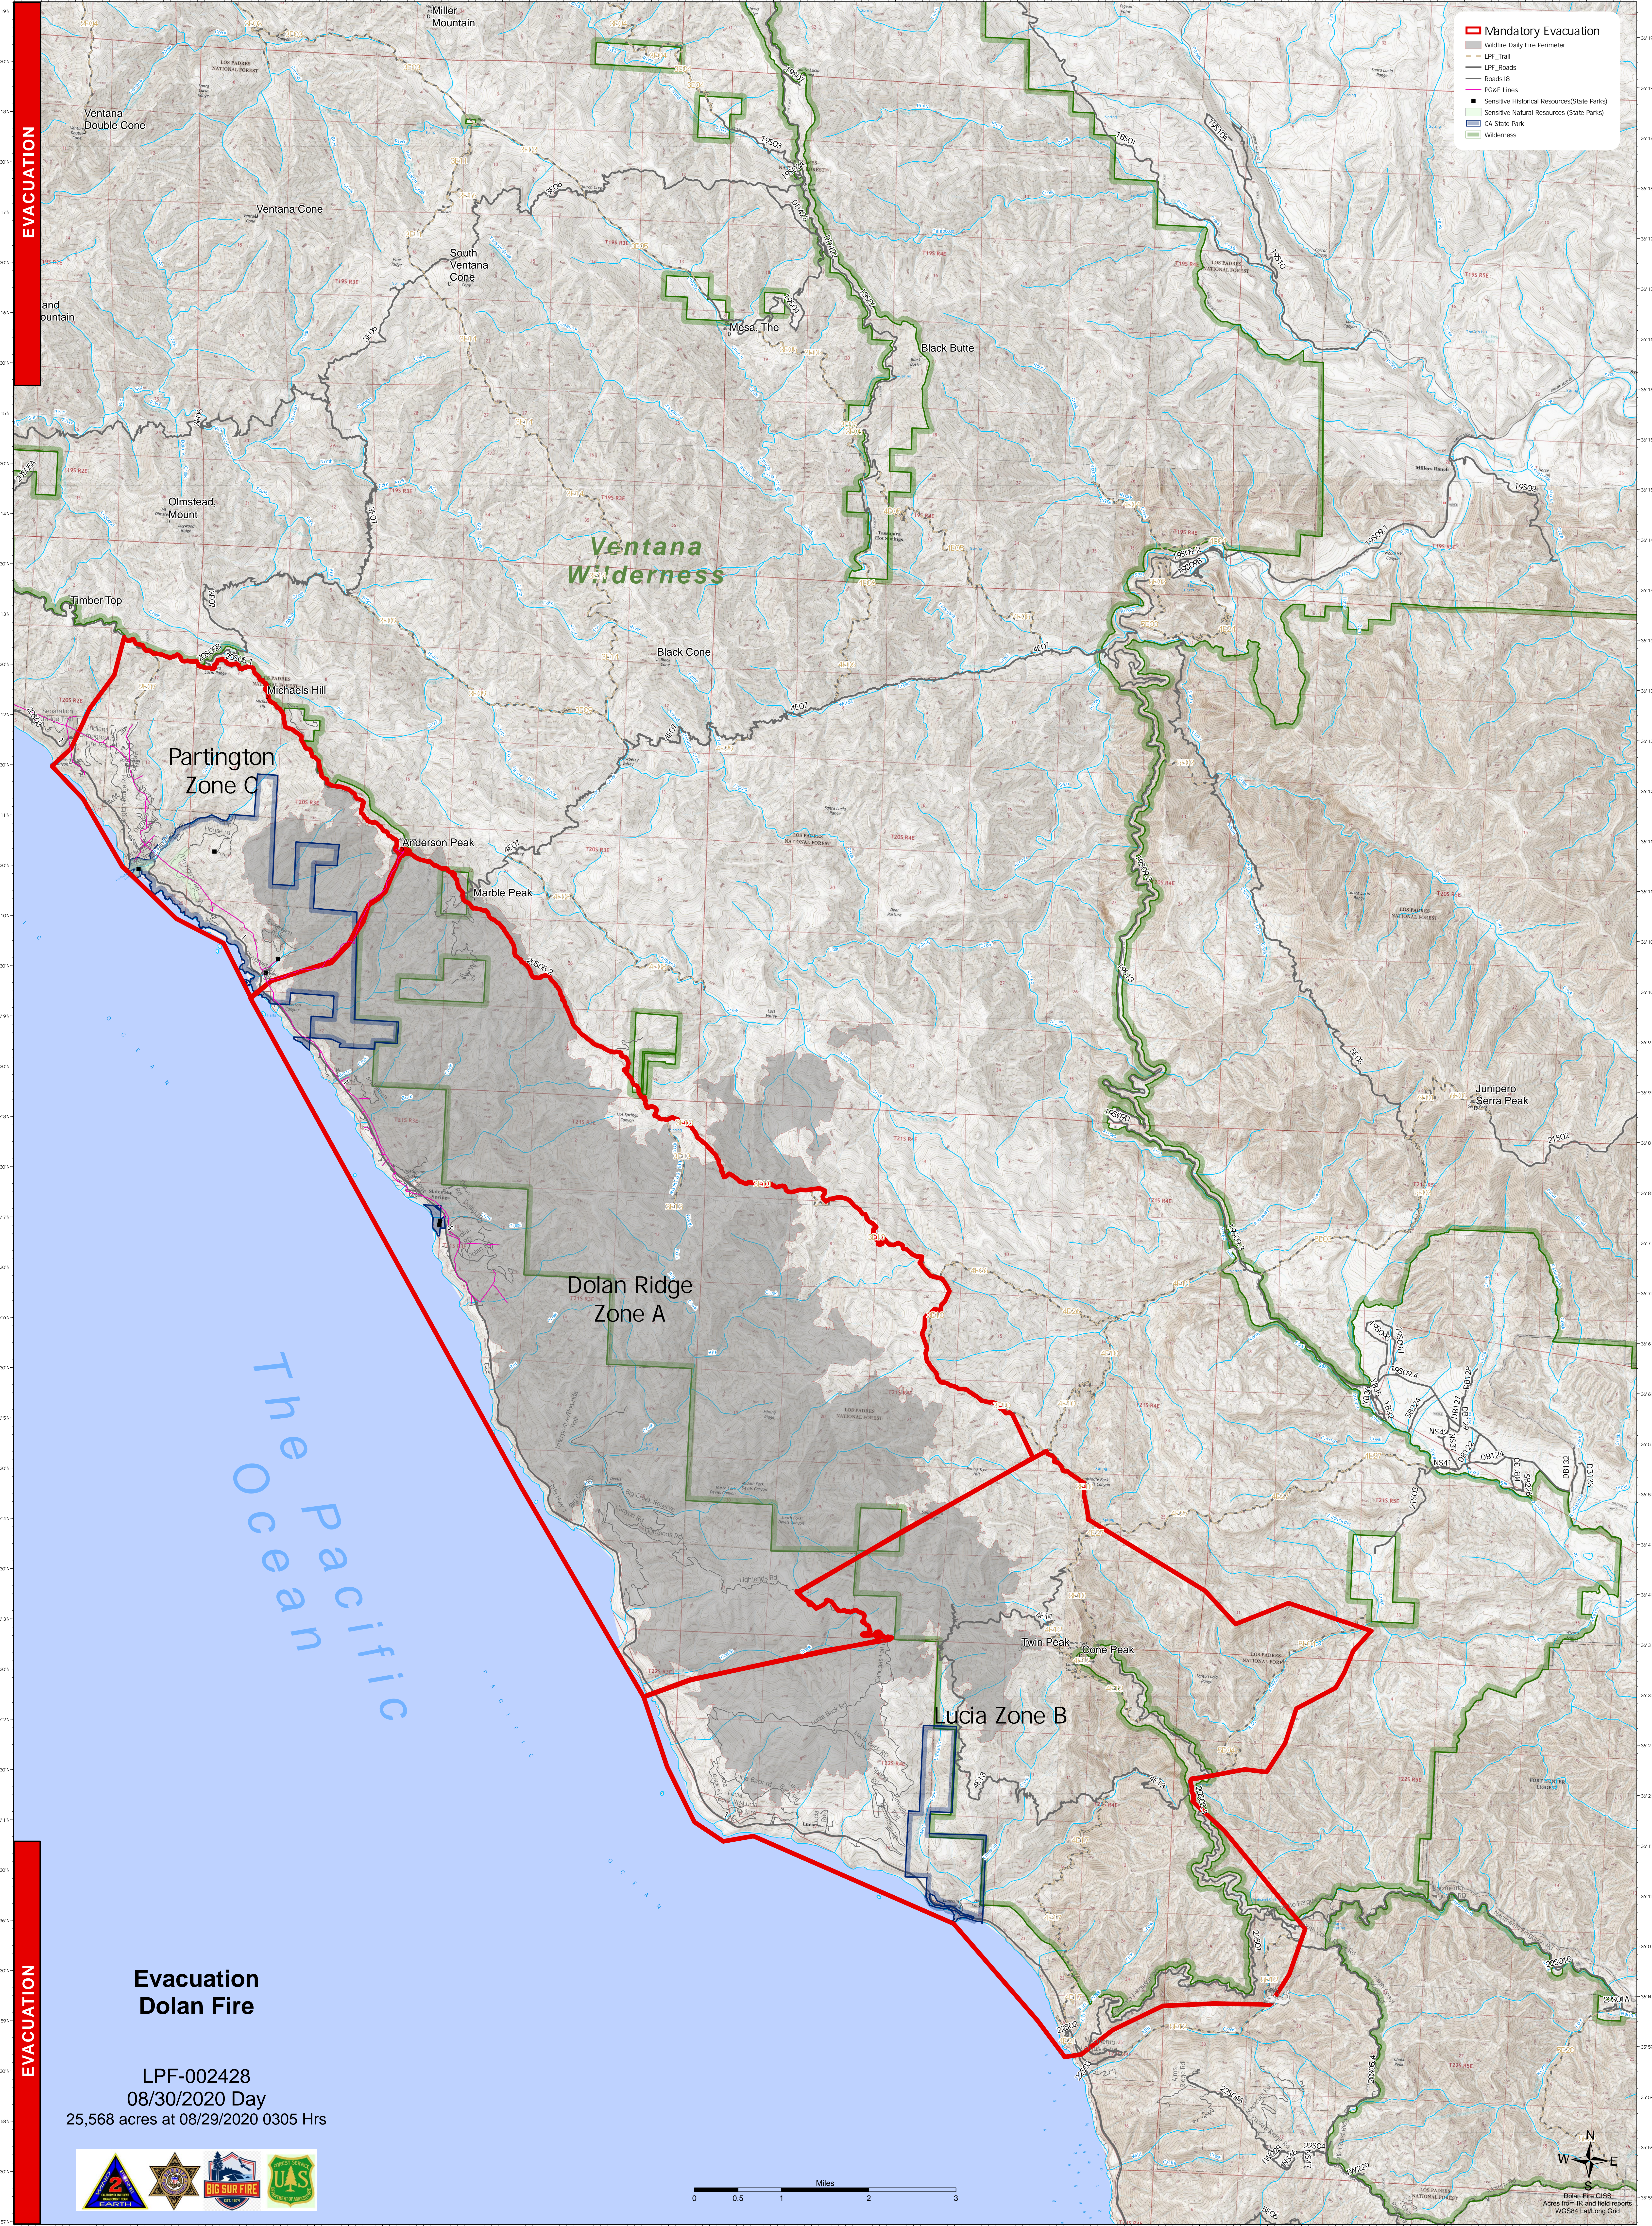

EVACUATION

EVACUATION

Mandatory Evacuation

- Wildfire Daily Fire Perimeter
- LPF Trail
- LPF Roads
- Roads 18
- PO&E Lines
- Sensitive Historical Resources (State Parks)
- Sensitive Natural Resources (State Parks)
- CA State Park
- Wilderness

The Pacific Ocean

Evacuation Dolan Fire

LPF-002428
08/30/2020 Day
25,568 acres at 08/29/2020 0305 Hrs