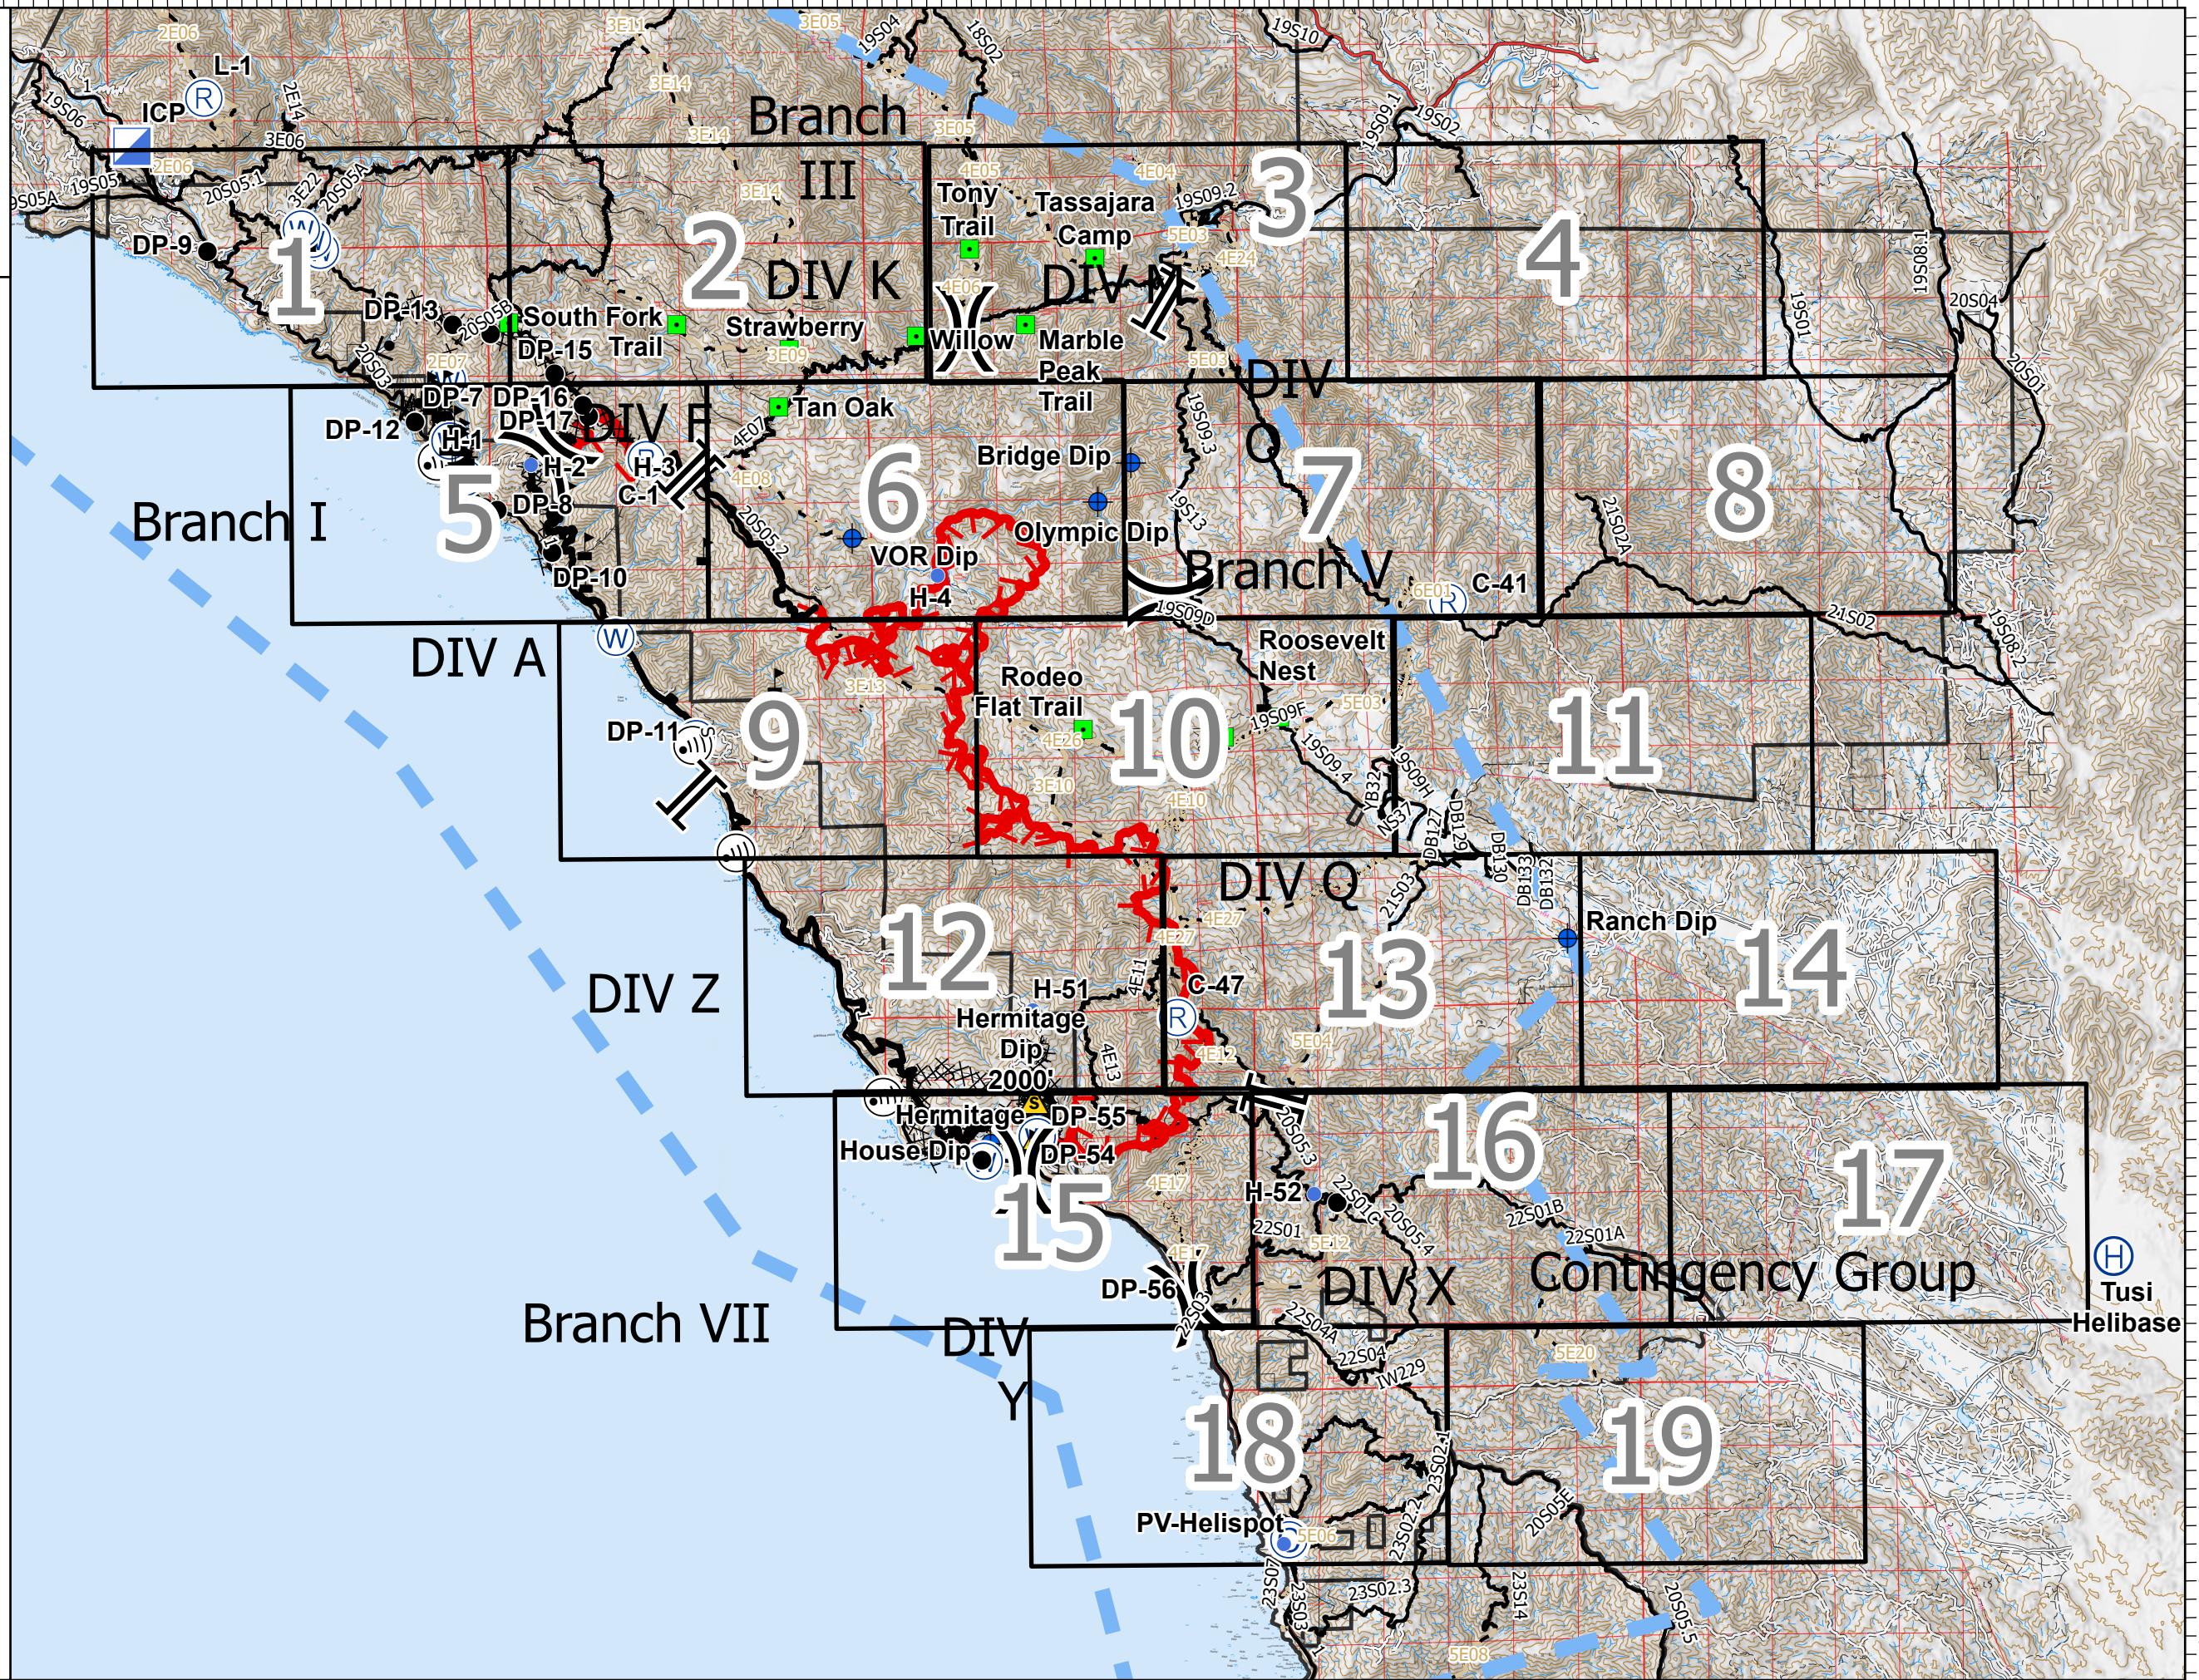

IAP Index

Dolan Fire
LDF-002428
9-02-2020

31,005 acres at 9-1-2020 1500 hrs

- Branch Break
- Camp
- Dip Site
- Division Break
- Drop Point
- Helibase
- Helispot
- Incident Command Post
- Internet Access
- Landmark
- Repeater
- Safety Zone
- Value at Risk
- Water Source
- Uncontrolled Fire Edge
- Contained Line
- Completed Dozer Line
- Completed Hand Line
- Completed Plow Line
- Proposed Dozer Line
- Planned Fire Line
- Planned Secondary Line
- Temporary Flight Restriction
- IAP Map Footprint
- Trail
- Road

Team 2 GISS
9/1/2020 2332
acres from IR and GPS
North American 1983 Datum.
LatLong Grid

Tusi Helibase