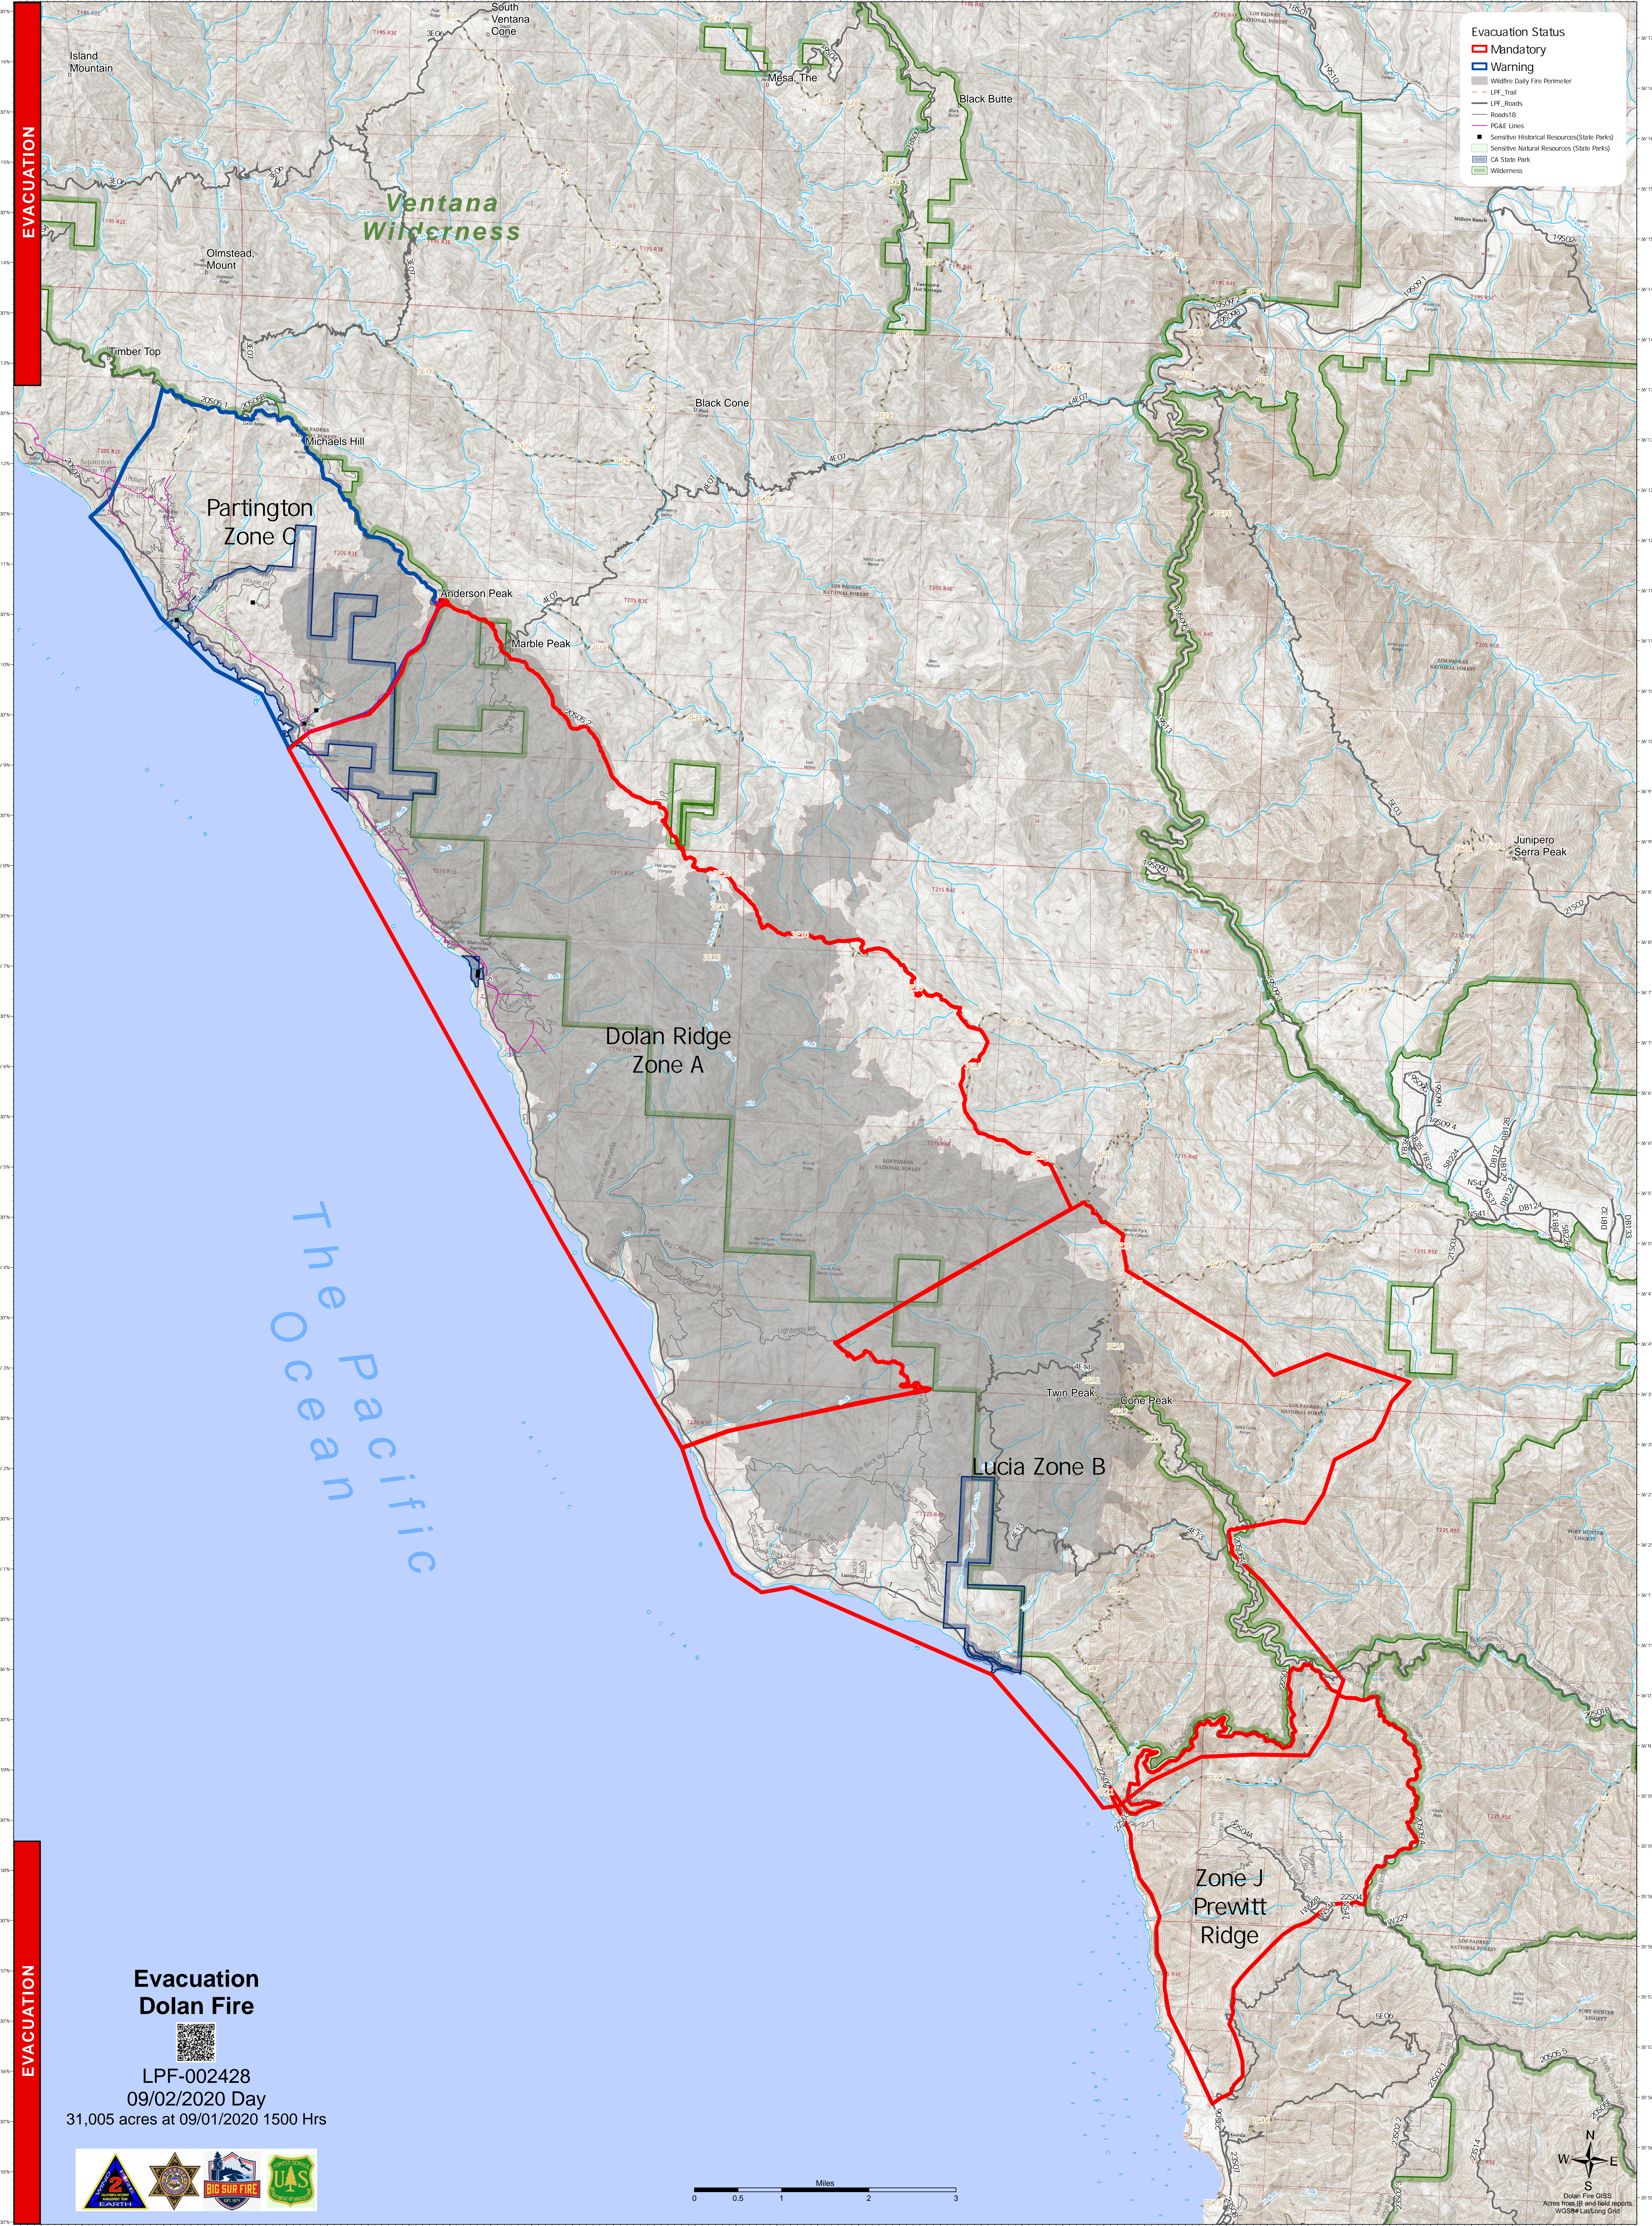

EVAUATION

EVAUATION

Evacuation Status

- Mandatory
- Warning
- Wildfire Daily Fire Perimeter
- LPF Trail
- LPF Roads
- Roads18
- PG&E Lines
- Sensitive Historical Resources(State Parks)
- Sensitive Natural Resources(State Parks)
- CA State Park
- Wilderness

The Pacific Ocean

Evacuation Dolan Fire

LPF-002428
09/02/2020 Day

31,005 acres at 09/01/2020 1500 Hrs