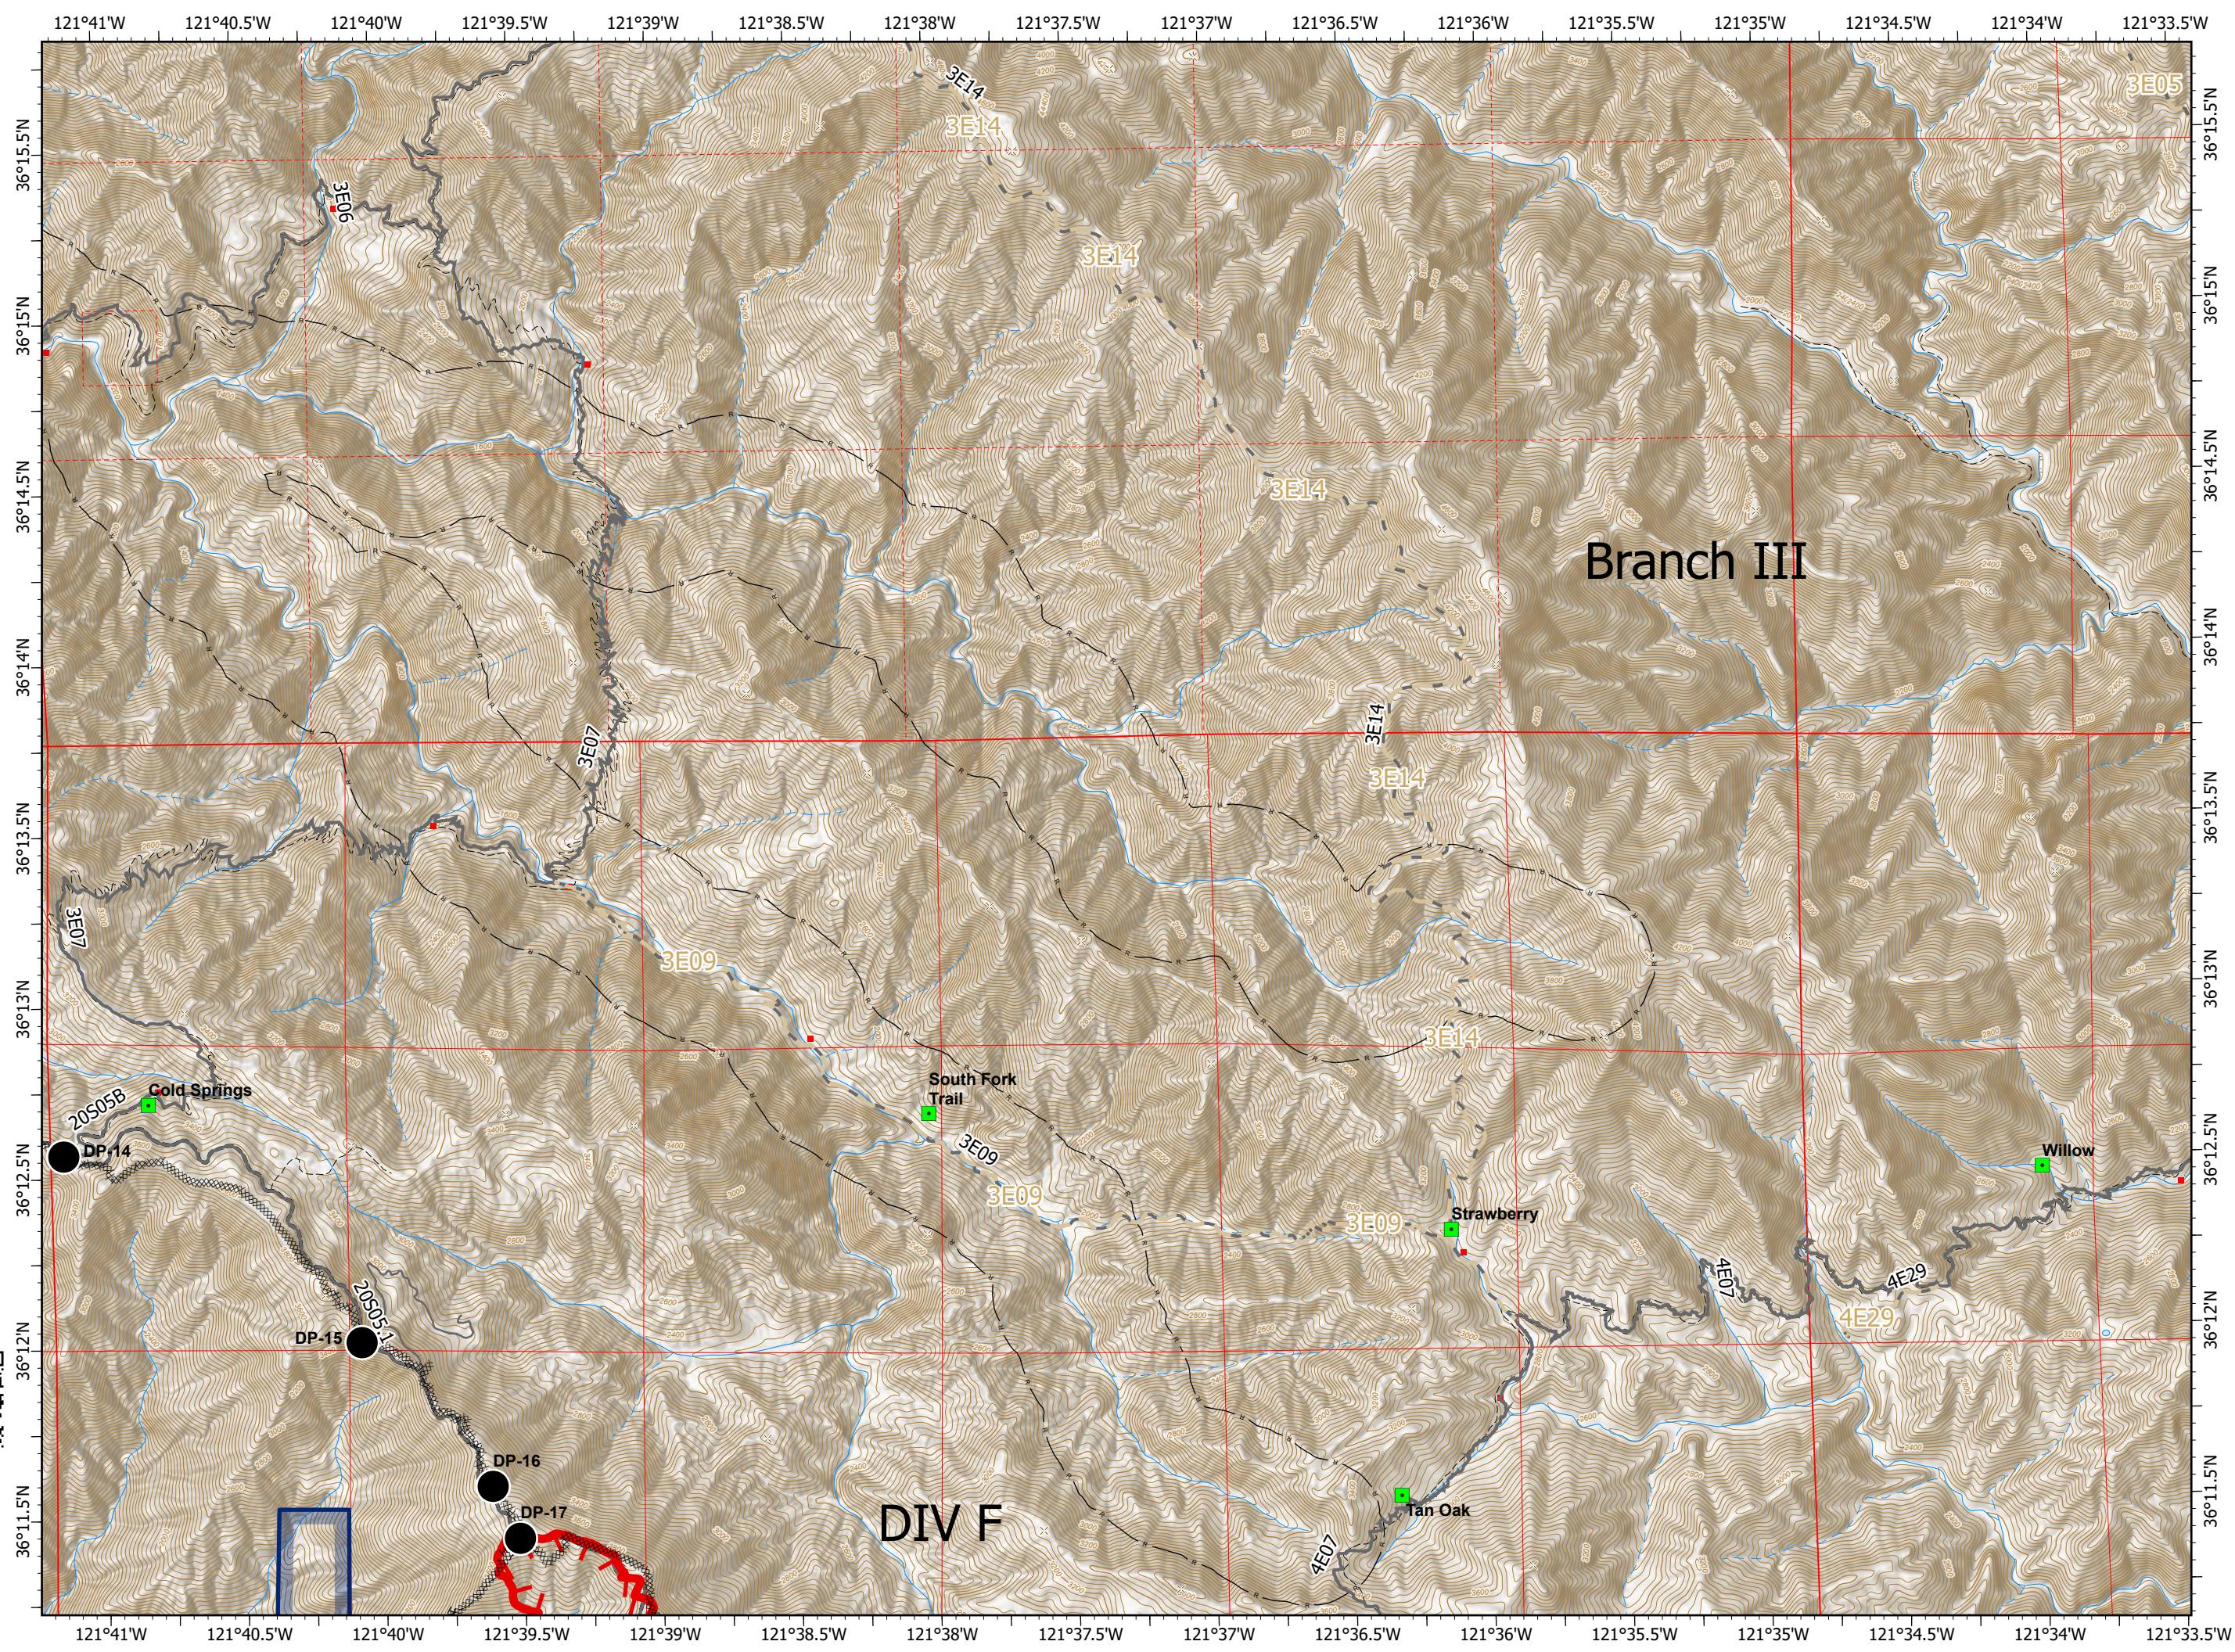

IAP
 Map Page 2 of 19
Dolan Fire
CA-LPF-002428
9/3/2020
 31,409 acres at
 9/2/2020 1000 hrs

- Drop Point
- Landmark
- ▬ Uncontrolled Fire Edge
- ▬ Contained Line
- ▬ Completed Dozer Line
- ▬ Completed Hand Line
- ▬ LPF Road
- ▬ LPF Trail
- ▬ Roads (BSF)
- ▭ State Park

0 1/4 1/2 Miles

9/2/2020 2239
 Acres from IR and field reports
 North American 1983 Datum.
 Lat/Long Grid

Branch III

DIV F