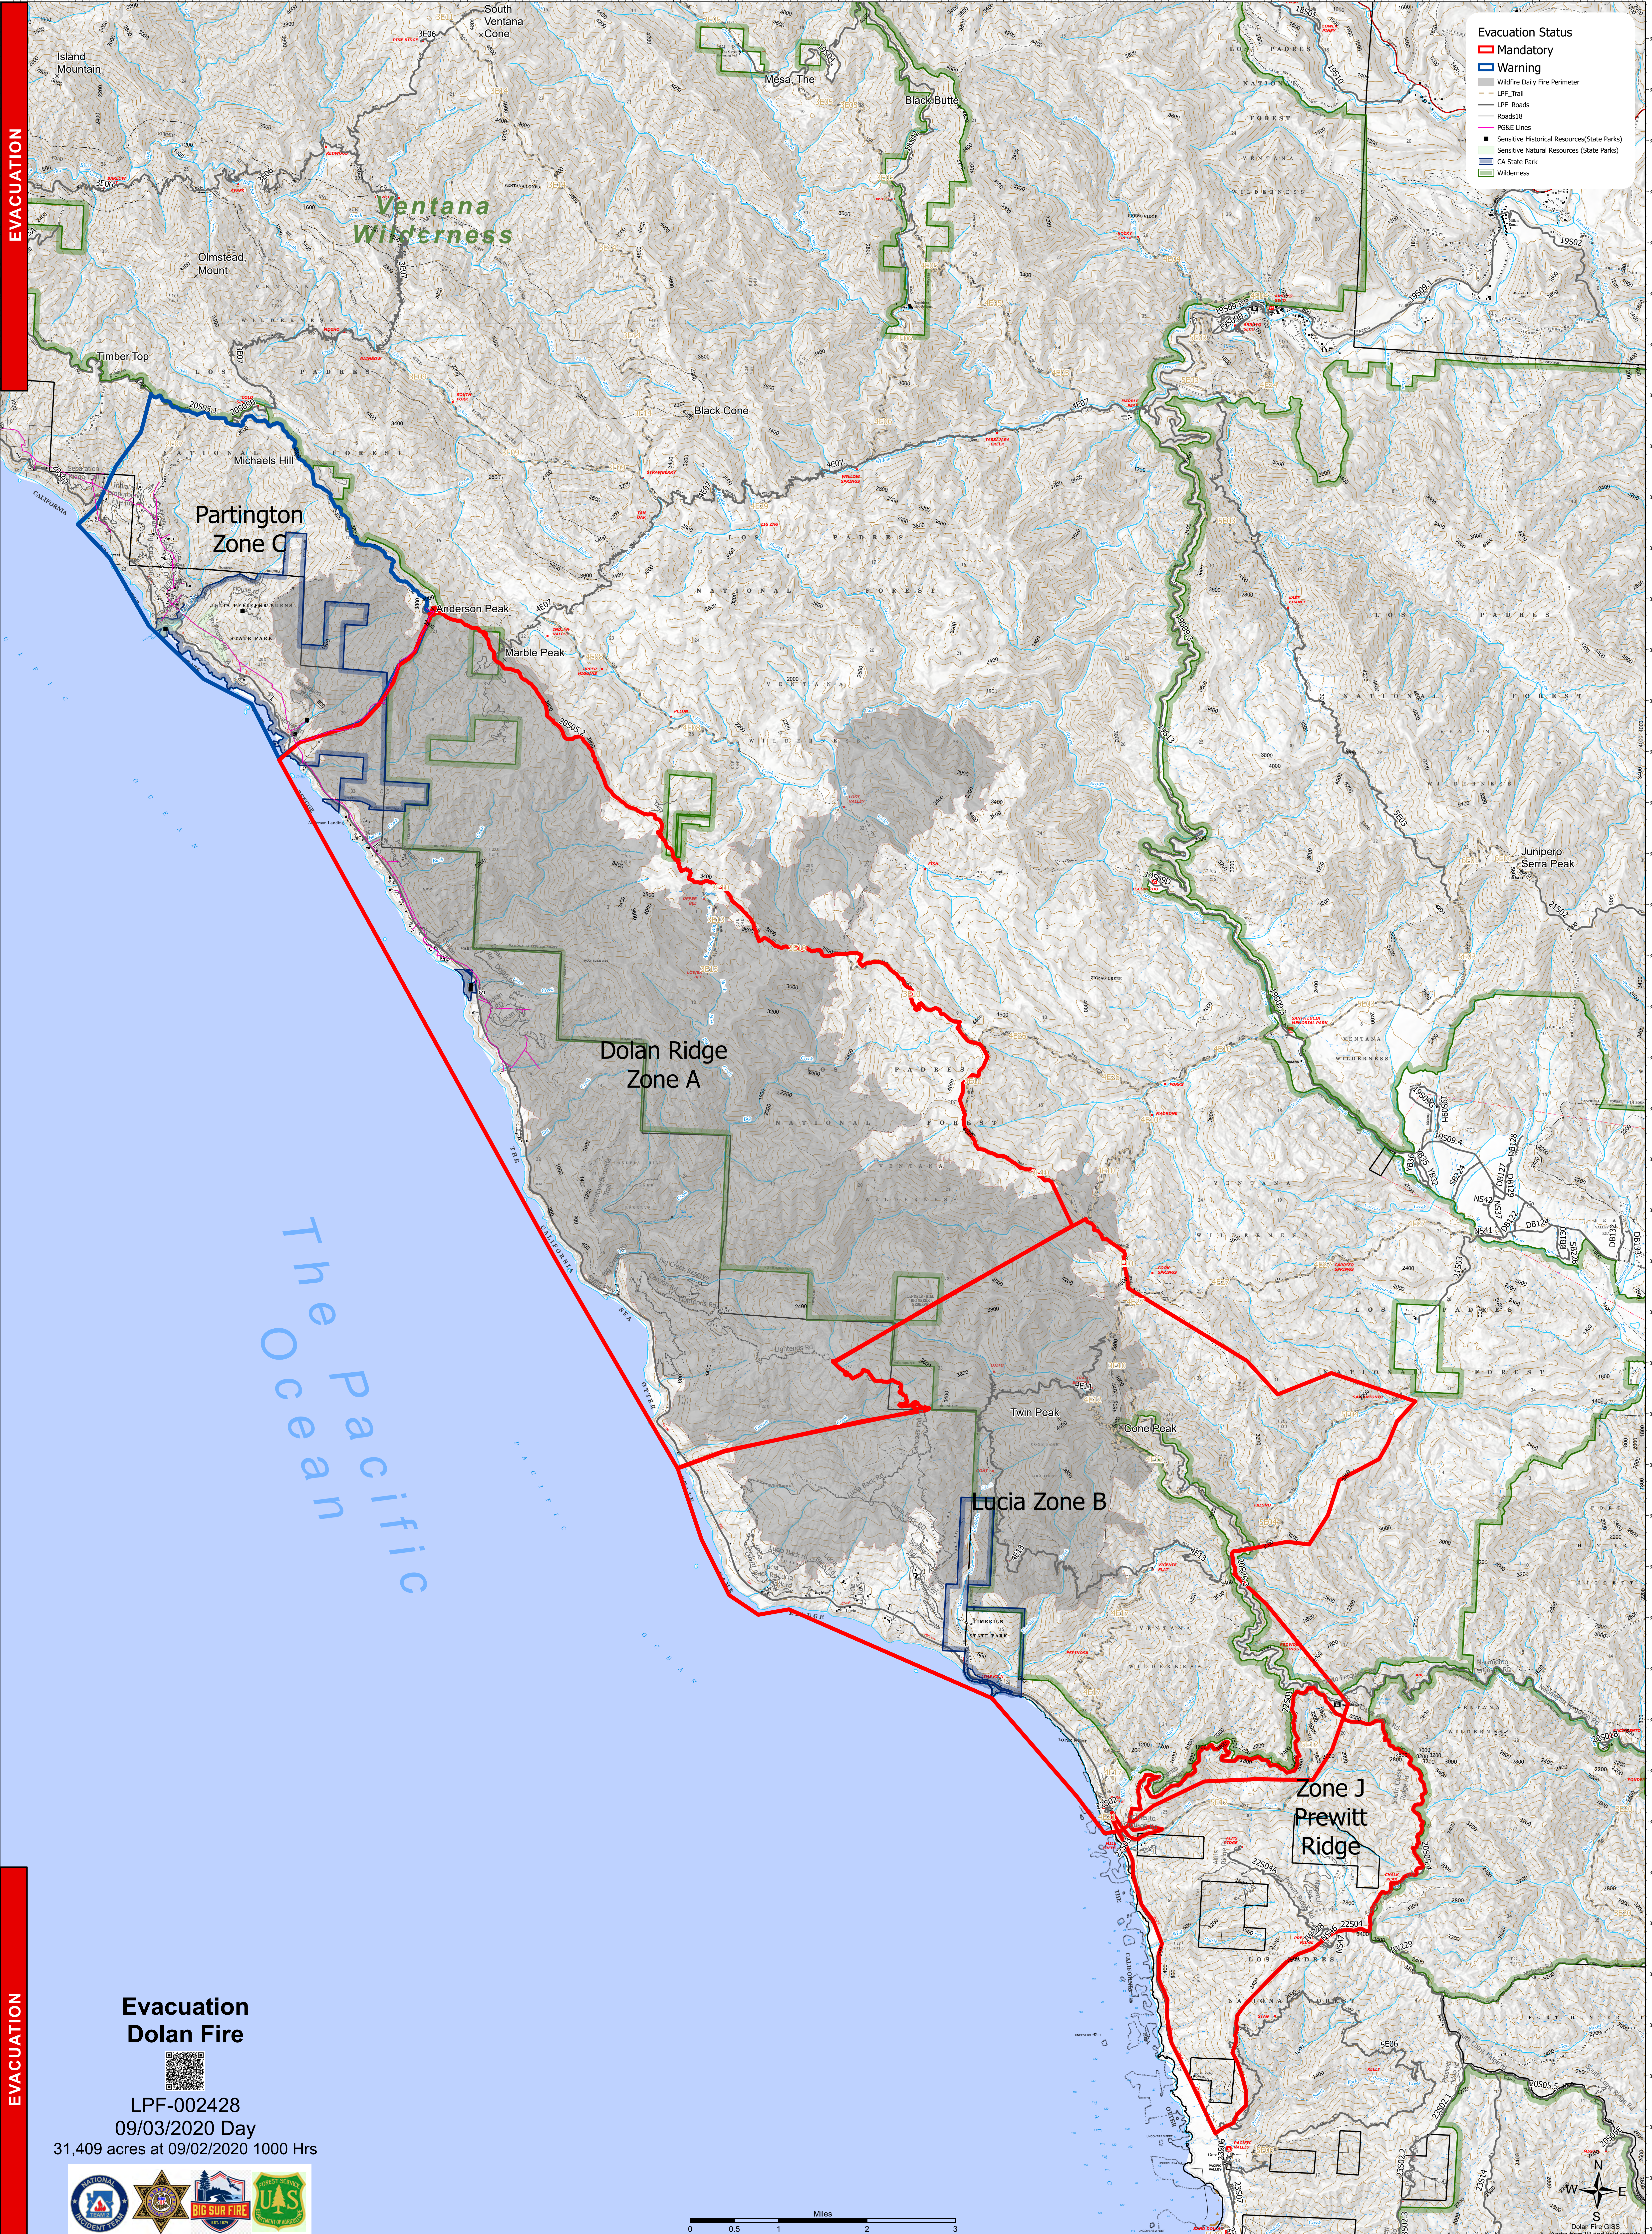

EVACUATION

EVACUATION

1. **Evacuation Status**
2. Mandatory
   - Warning
   - Wildfire Daily Fire Perimeter
   - LPF Trail
   - LPF Roads
   - Roads18
   - PG&E Lines
   - Sensitive Historical Resources(State Parks)
   - Sensitive Natural Resources(State Parks)
   - CA State Park
   - Wilderness

The Pacific Ocean

Evacuation Dolan Fire

LPF-002428
09/03/2020 Day
31,409 acres at 09/02/2020 1000 Hrs