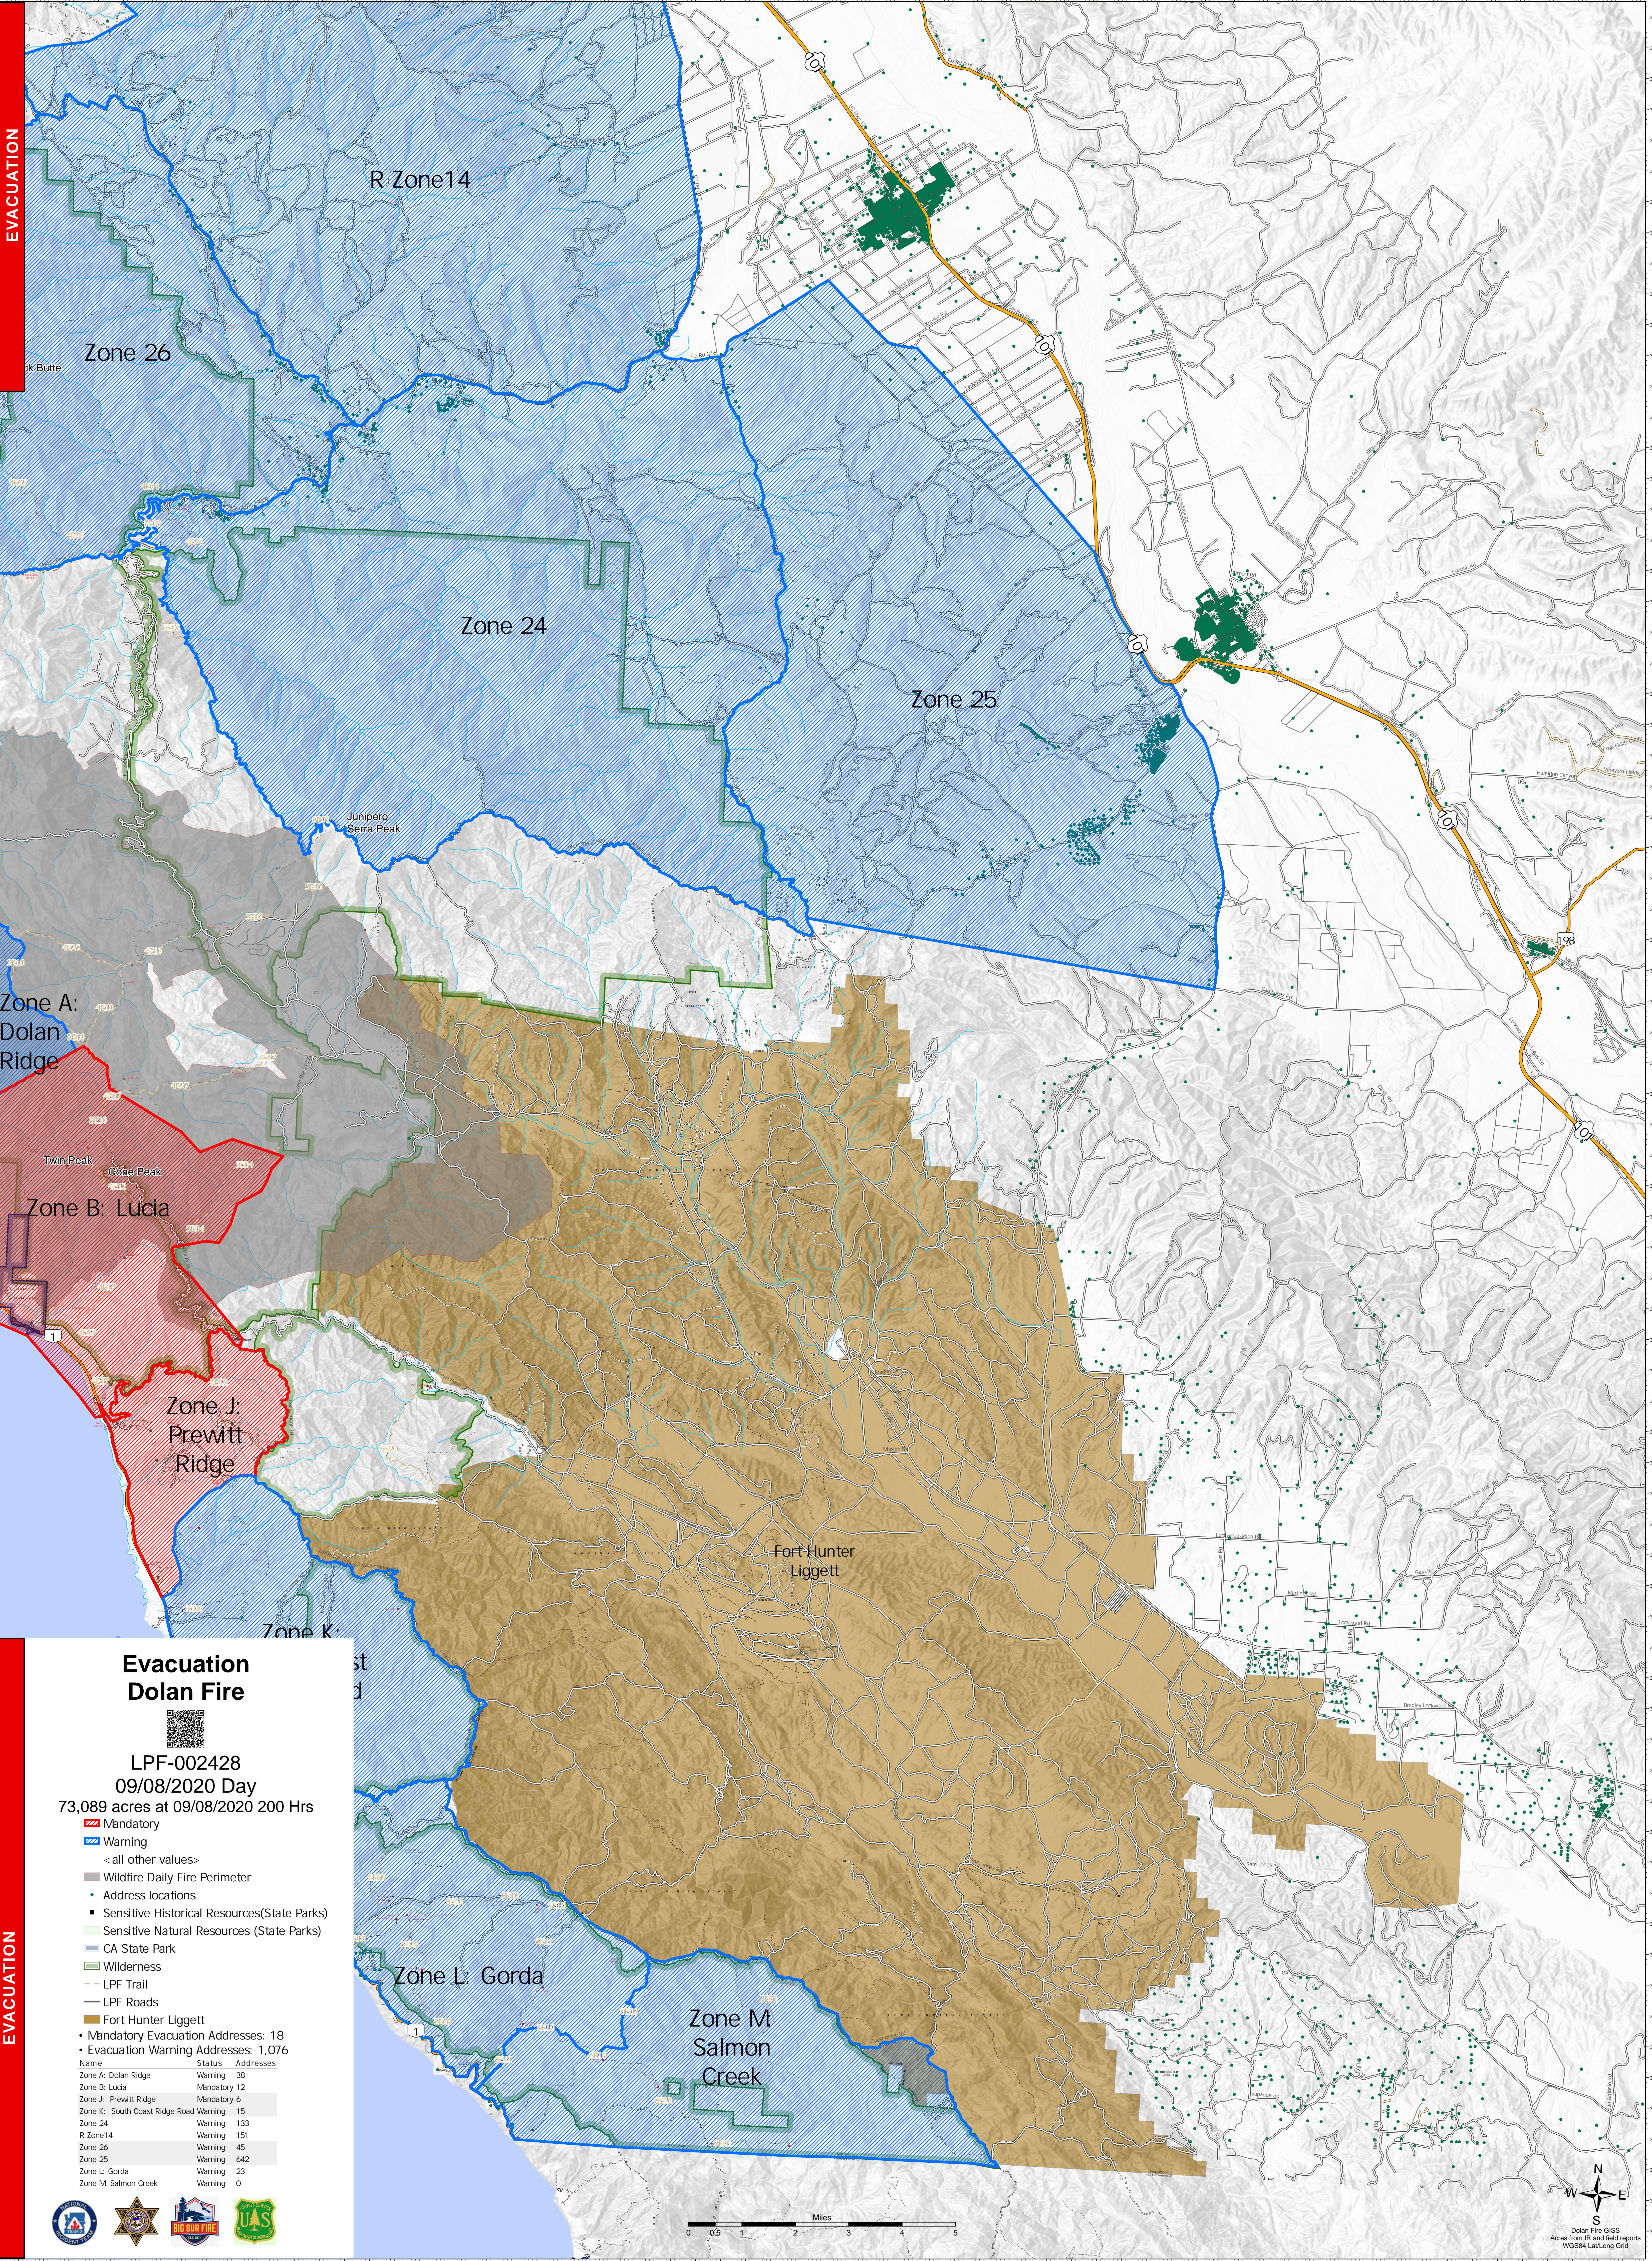

EVAUATION

EVAUATION

R Zone14

Zone 26

Zone 24

Zone 25

Zone A:
Dolan
Ridge

Zone B: Lucia

Zone J:
Prewitt
Ridge

Zone K:

Zone L: Gorda

Zone M:
Salmon
Creek

Fort Hunter
Liggett

Evacuation Dolan Fire

LPF-002428
09/08/2020 Day

73,089 acres at 09/08/2020 200 Hrs

1. Mandatory
   - Warning
   - < all other values >
   - Wildfire Daily Fire Perimeter
   - Address locations
   - Sensitive Historical Resources(State Parks)
   - Sensitive Natural Resources (State Parks)
   - CA State Park
   - Wilderness
   - LPF Trail
   - LPF Roads
   - Fort Hunter Liggett
   - Mandatory Evacuation Addresses: 18
   - Evacuation Warning Addresses: 1,076

Name	Status	Addresses
Zone A: Dolan Ridge	Warning	38
Zone B: Lucia	Mandatory	12
Zone J: Prewitt Ridge	Mandatory	6
Zone K: South Coast Ridge Road	Warning	15
Zone 24	Warning	133
R Zone14	Warning	151
Zone 26	Warning	45
Zone 25	Warning	642
Zone L: Gorda	Warning	23
Zone M: Salmon Creek	Warning	0