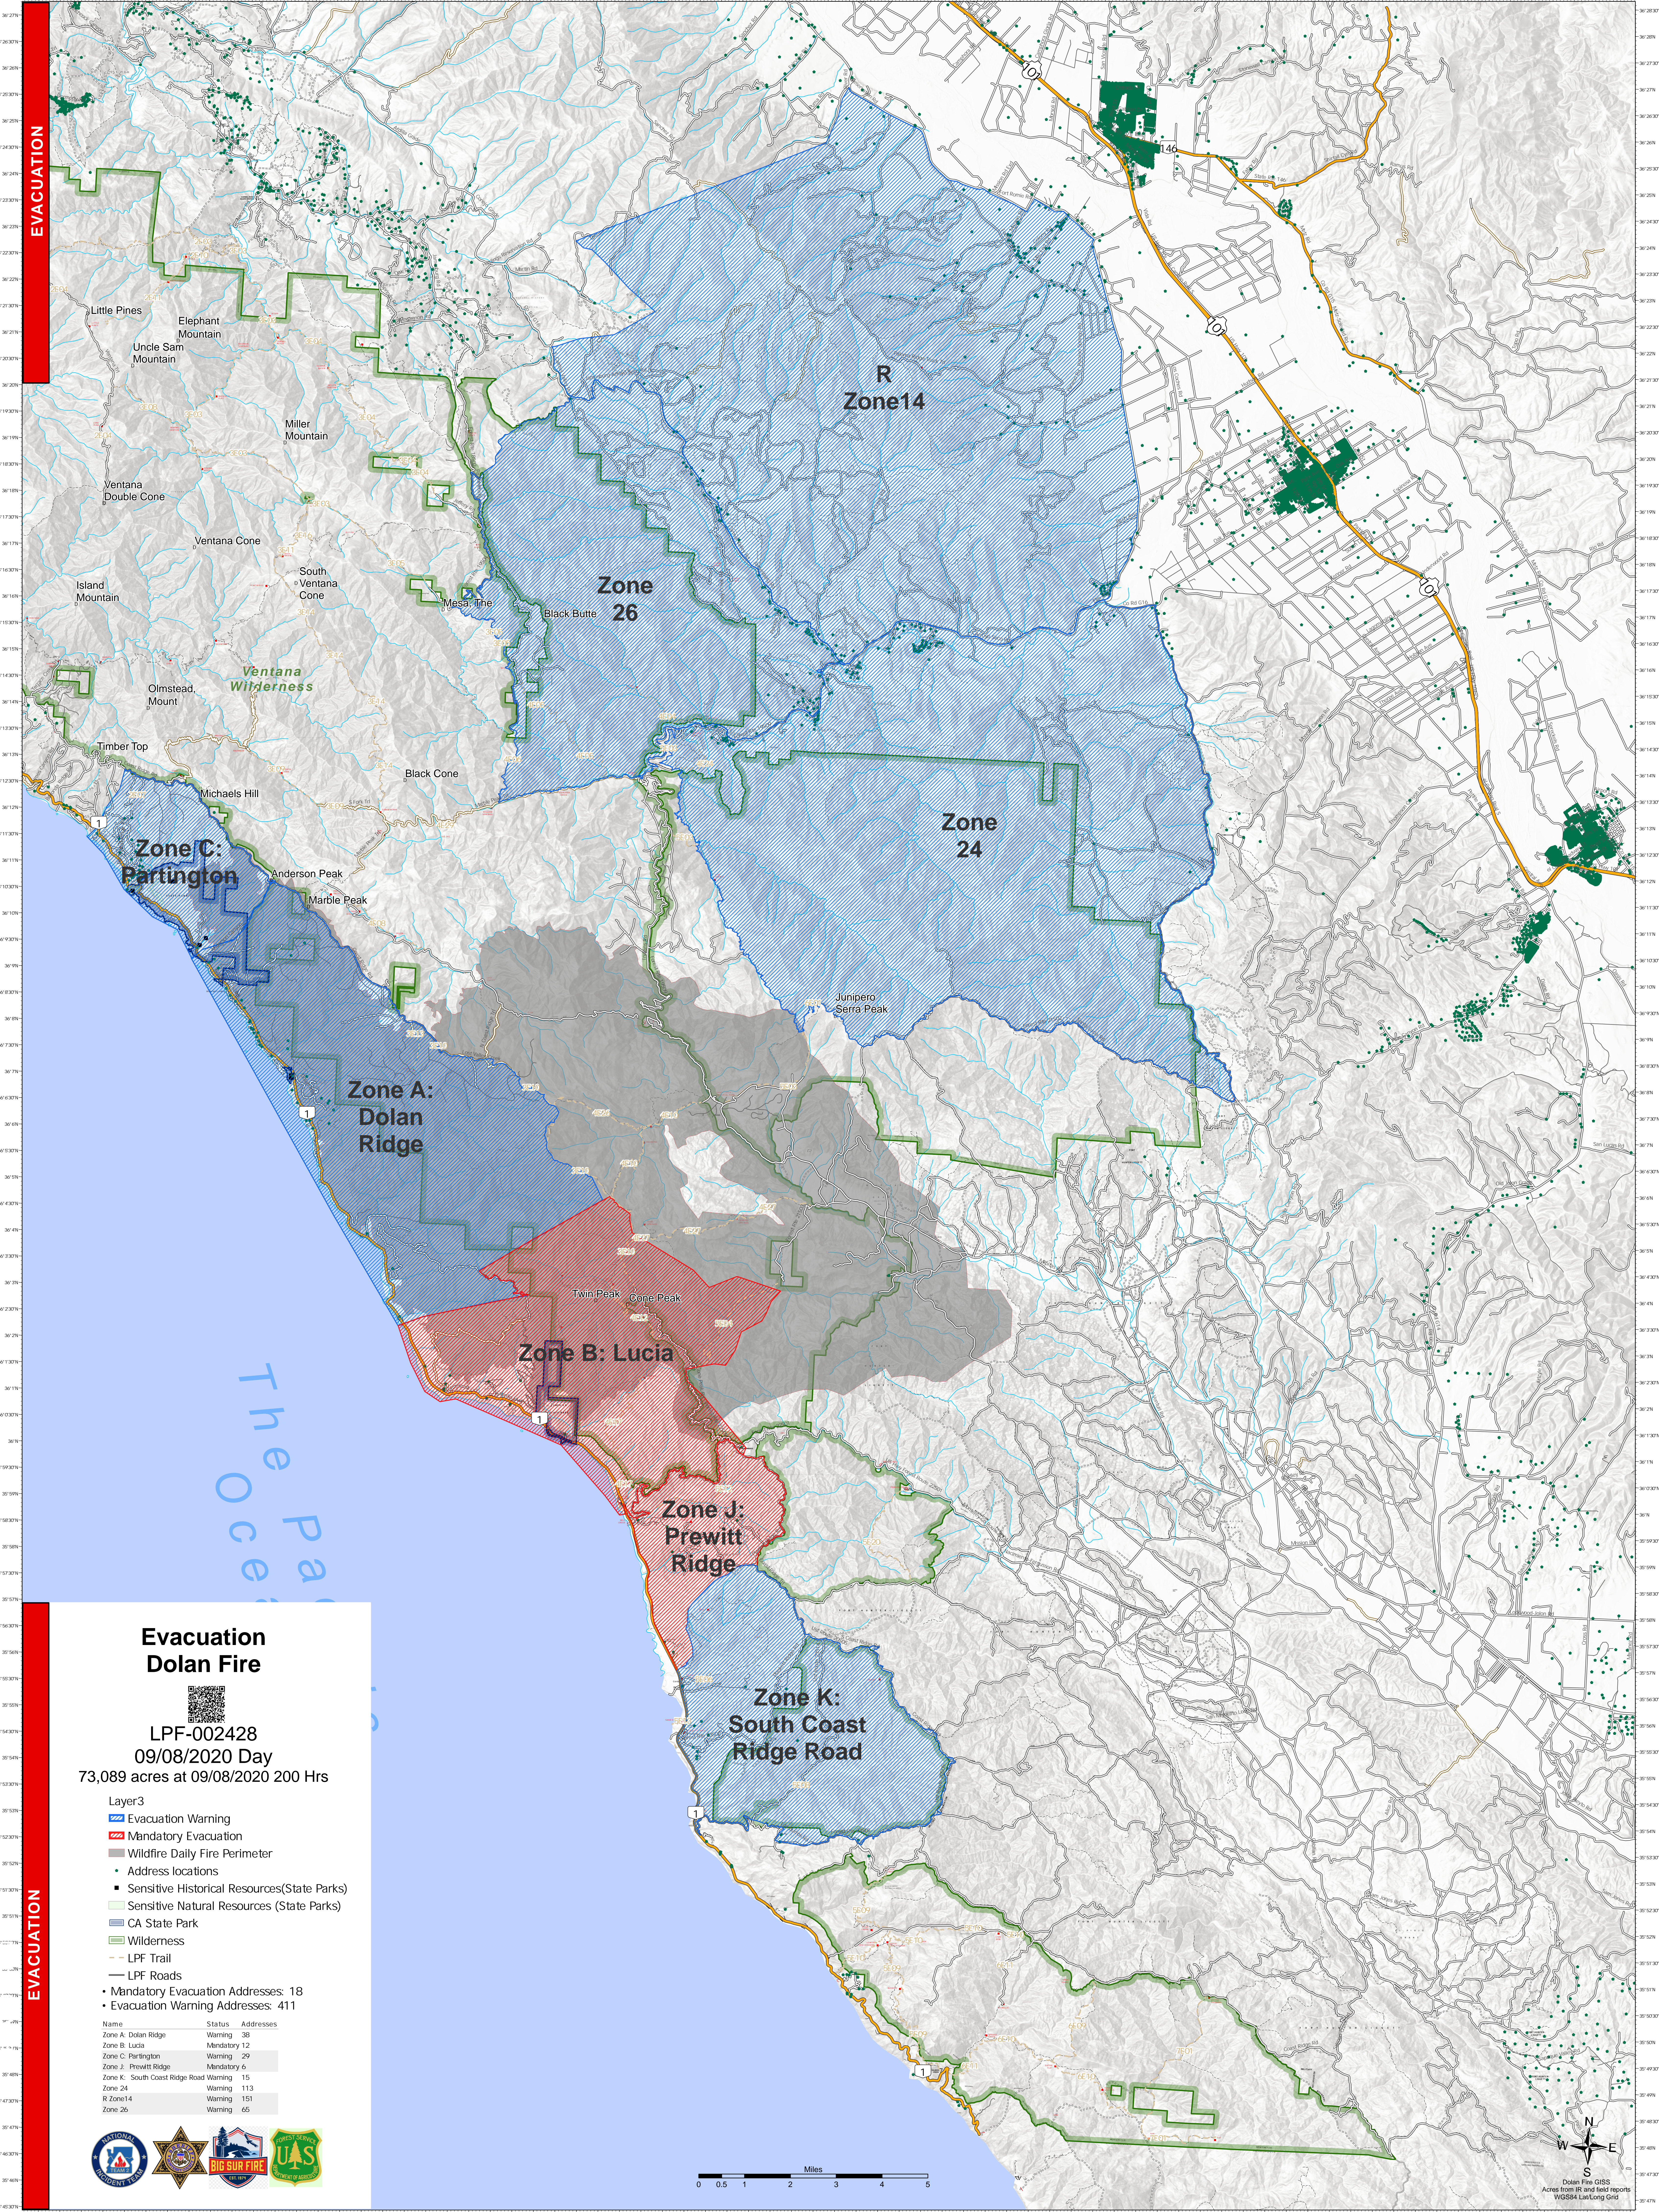

EVACUATION

EVACUATION

Evacuation Dolan Fire

LPF-002428
09/08/2020 Day
73,089 acres at 09/08/2020 200 Hrs

1. Layer3
2. ▬▬▬ Evacuation Warning
   - ▬▬▬ Mandatory Evacuation
   - ▬▬▬ Wildfire Daily Fire Perimeter
   - Address locations
   - Sensitive Historical Resources (State Parks)
   - ▬▬▬ Sensitive Natural Resources (State Parks)
   - ▬▬▬ CA State Park
   - ▬▬▬ Wilderness
   - ▬▬▬ LPF Trail
   - ▬▬▬ LPF Roads
   - Mandatory Evacuation Addresses: 18
   - Evacuation Warning Addresses: 411

Name	Status	Addresses
Zone A: Dolan Ridge	Warning	38
Zone B: Lucia	Mandatory	12
Zone C: Partington	Warning	29
Zone J: Prewitt Ridge	Mandatory	6
Zone K: South Coast Ridge Road	Warning	15
Zone 24	Warning	113
R Zone 14	Warning	151
Zone 26	Warning	65