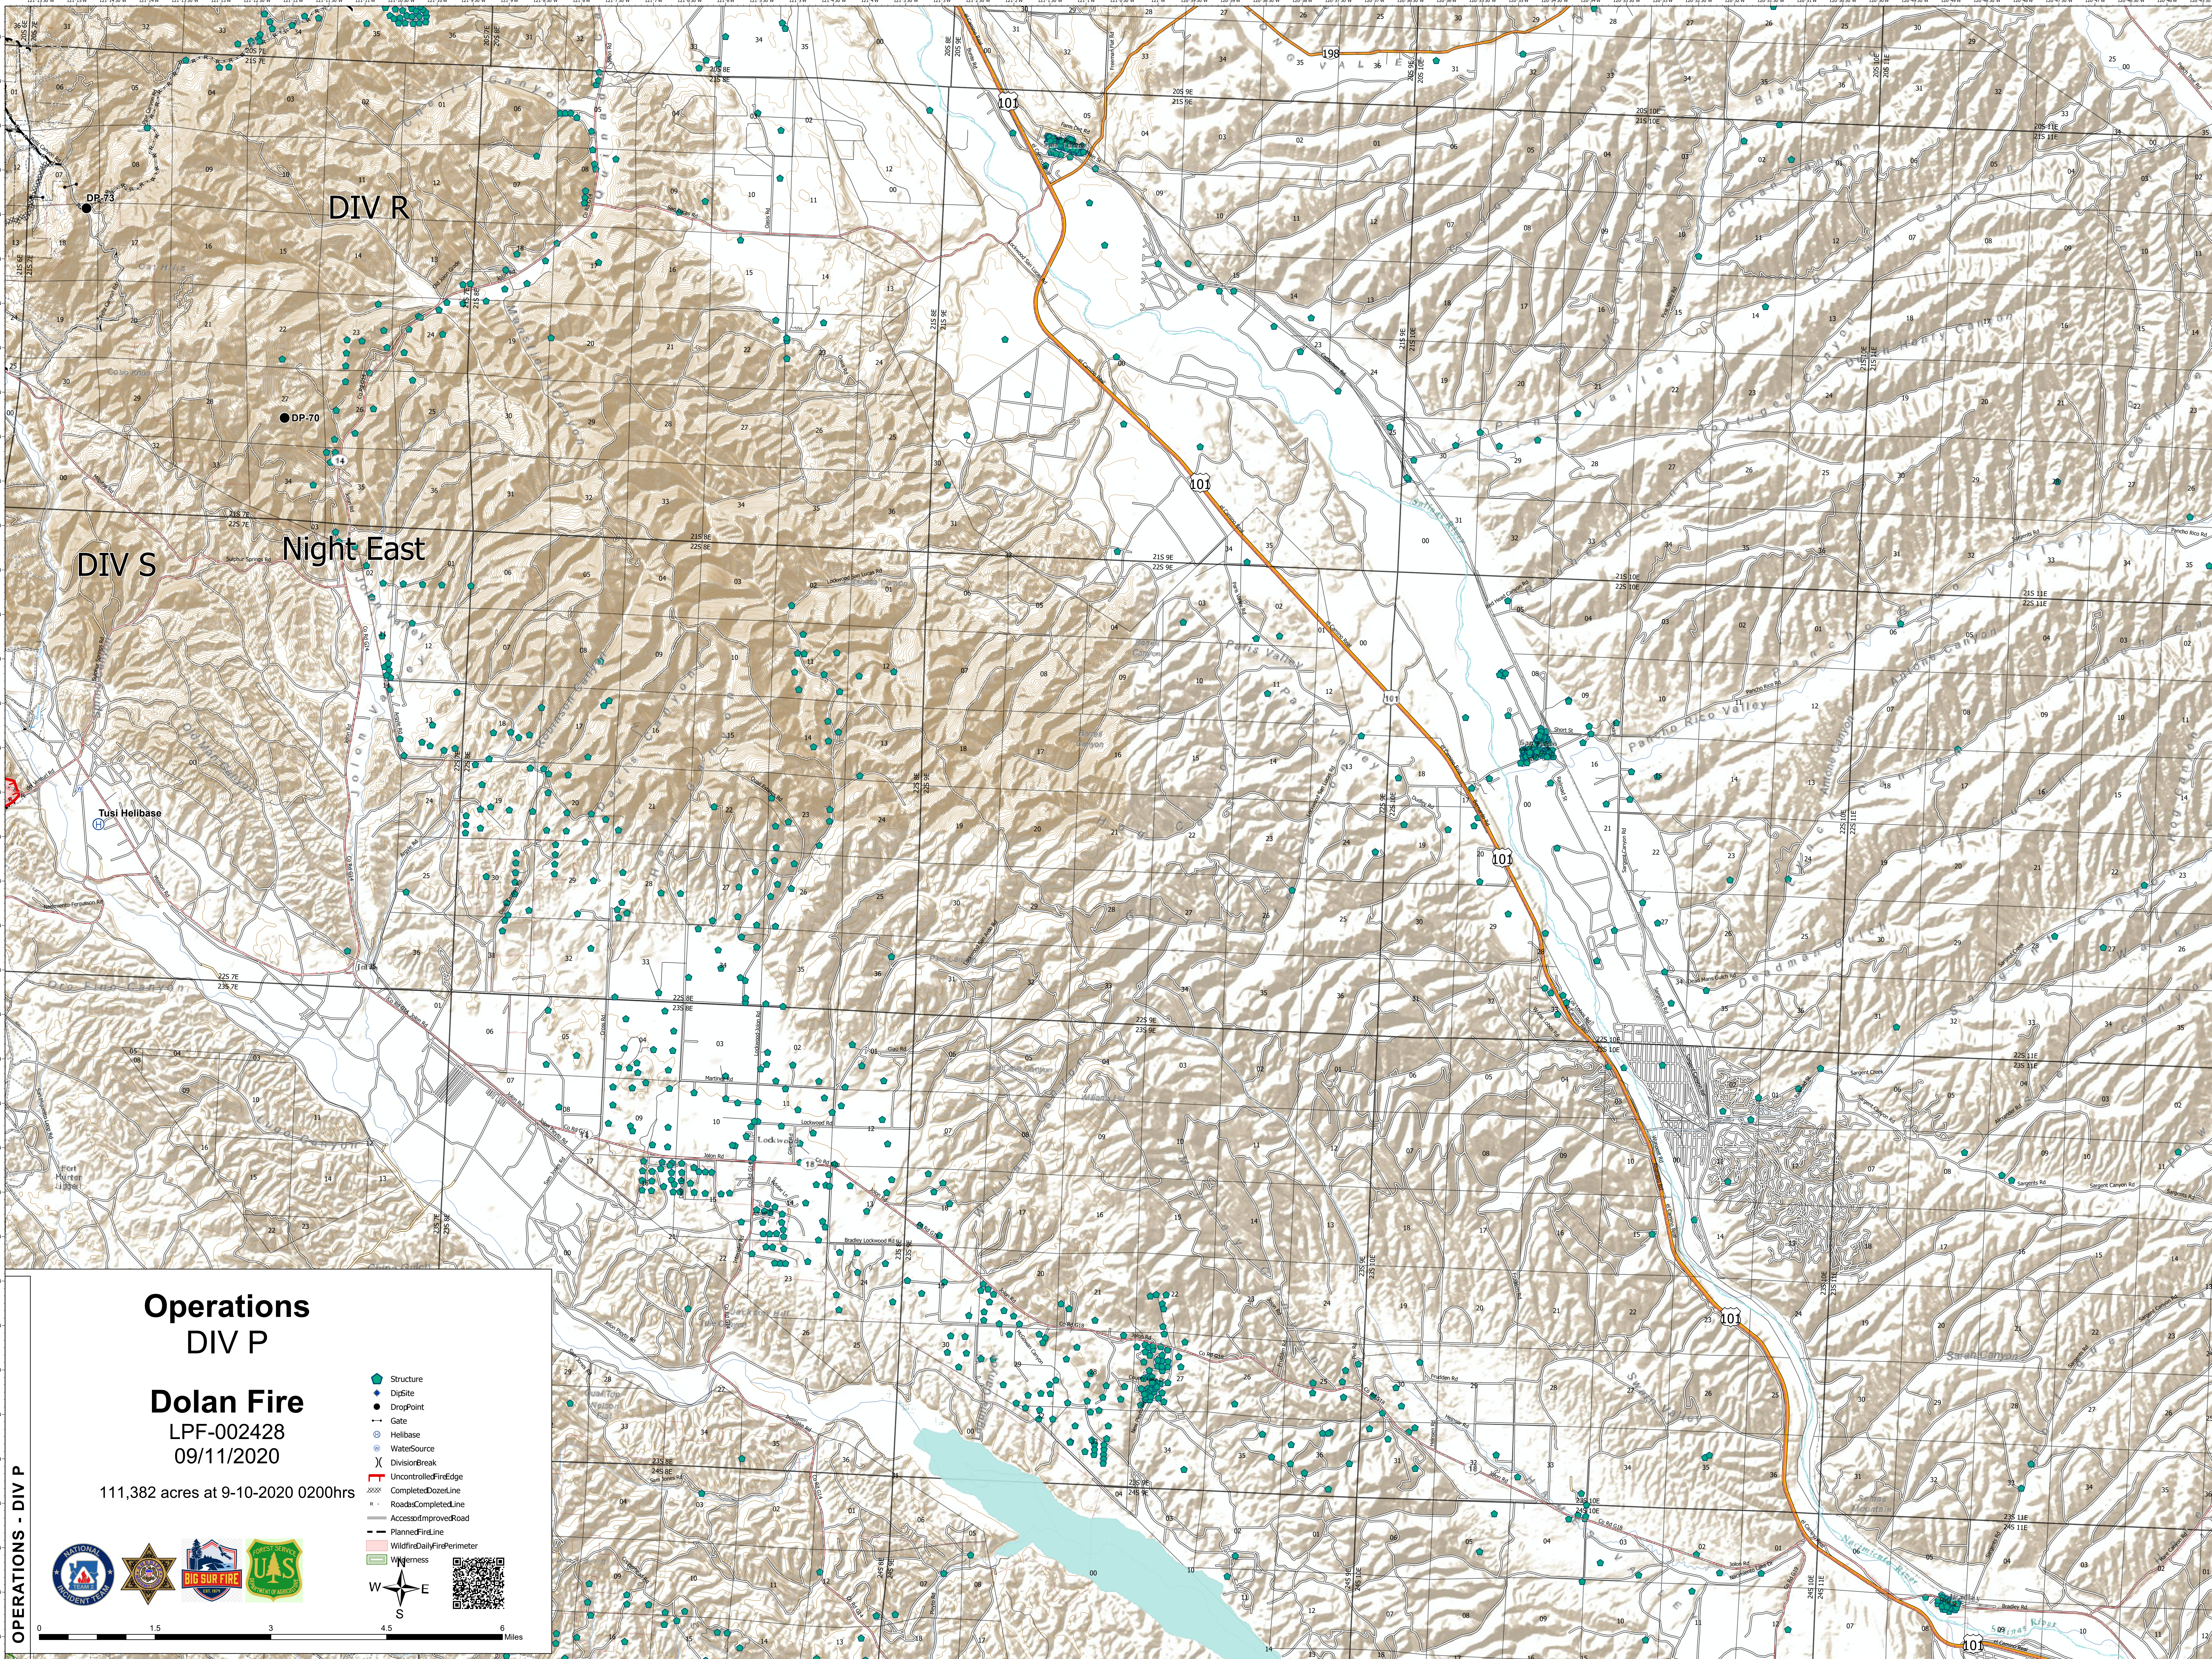

## Dolan Fire

LPF-002428  
09/11/2020

111,382 acres at 9-10-2020 0200hrs

- Structure
- Repeater
- Completed Dozer Line
- Access/Improved Road
- Planned Fire Line
- Wilderness

OPERATIONS - DIV P

DIV O

0 1 2 3 4 Miles

Branch V

DIV P

DIV R

Fairgrounds

## Dolan Fire LPF-002428 09/11/2020

111,382 acres at 9-10-2020 0200hrs

- Structure
- Camp
- DropPoint
- Gate
- DivisorBreak
- UncontrolledFireEdge
- CompletedDozerLine
- RoadsCompletedLine
- AccessorImprovedRoad
- PlannedFireLine
- WildfireDailyFirePerimeter
- Wilderness

OPERATIONS - DIV P

**Operations**  
**DIV P**

**Dolan Fire**  
LPF-002428  
09/11/2020

111,382 acres at 9-10-2020 0200hrs

- Structure
- DigSite
- DropPoint
- Gate
- Helibase
- WaterSource
- DivisorBreak
- UncontrolledFireEdge
- CompletedDozerLine
- RoadsCompletedLine
- AccessorImprovedRoad
- PlannedFireLine
- WildfireDailyFirePerimeter
- Wilderness