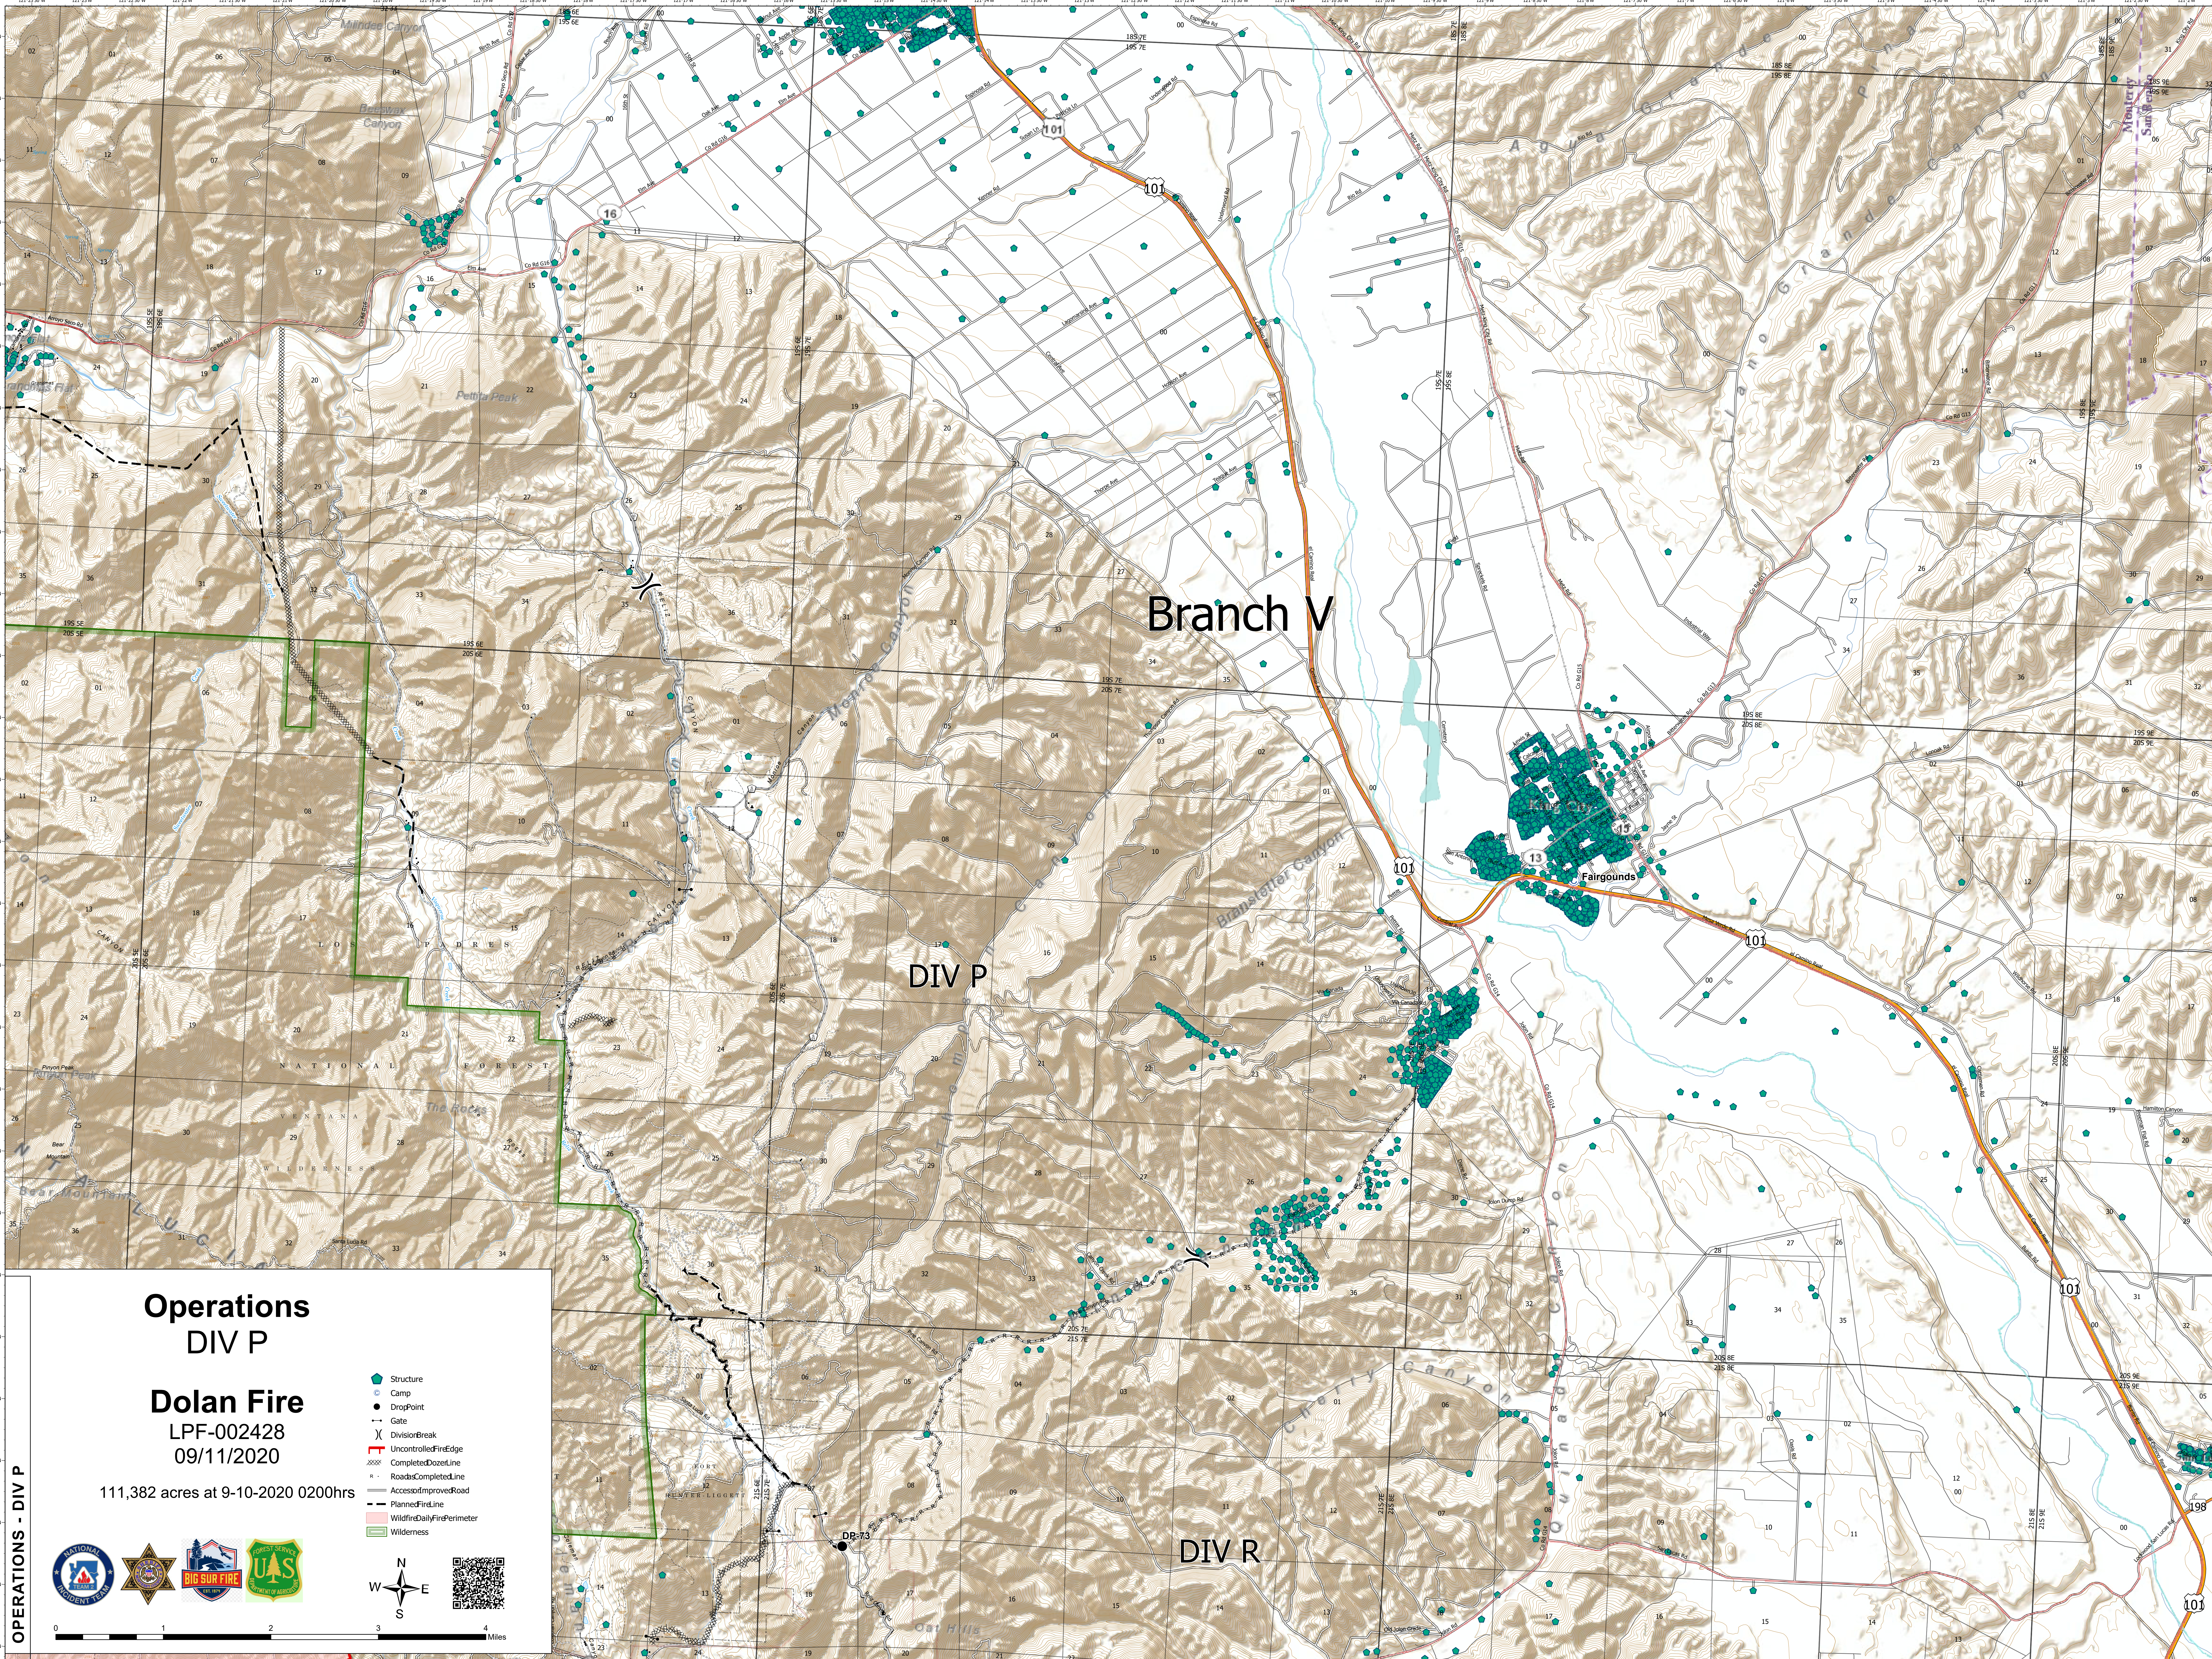

## Dolan Fire

LPF-002428  
09/11/2020

111,382 acres at 9-10-2020 0200hrs

- Structure
- Repeater
- Completed Dozer Line
- Access/Improved Road
- Planned Fire Line
- Wilderness

OPERATIONS - DIV P

DIV O

0 1 2 3 4 Miles

Branch V

DIV P

DIV R

Fairgrounds

## Dolan Fire LPF-002428 09/11/2020

111,382 acres at 9-10-2020 0200hrs

- Structure
- Camp
- DropPoint
- Gate
- DivisorBreak
- UncontrolledFireEdge
- CompletedDozerLine
- RoadsCompletedLine
- AccessorImprovedRoad
- PlannedFireLine
- WildfireDailyFirePerimeter
- Wilderness

OPERATIONS - DIV P

**Operations**  
**DIV P**

**Dolan Fire**  
LPF-002428  
09/11/2020

111,382 acres at 9-10-2020 0200hrs

- Structure
- DigSite
- DropPoint
- Gate
- Helibase
- WaterSource
- DivisorBreak
- UncontrolledFireEdge
- CompletedDozerLine
- RoadsCompletedLine
- AccessorImprovedRoad
- PlannedFireLine
- WildfireDailyFirePerimeter
- Wilderness