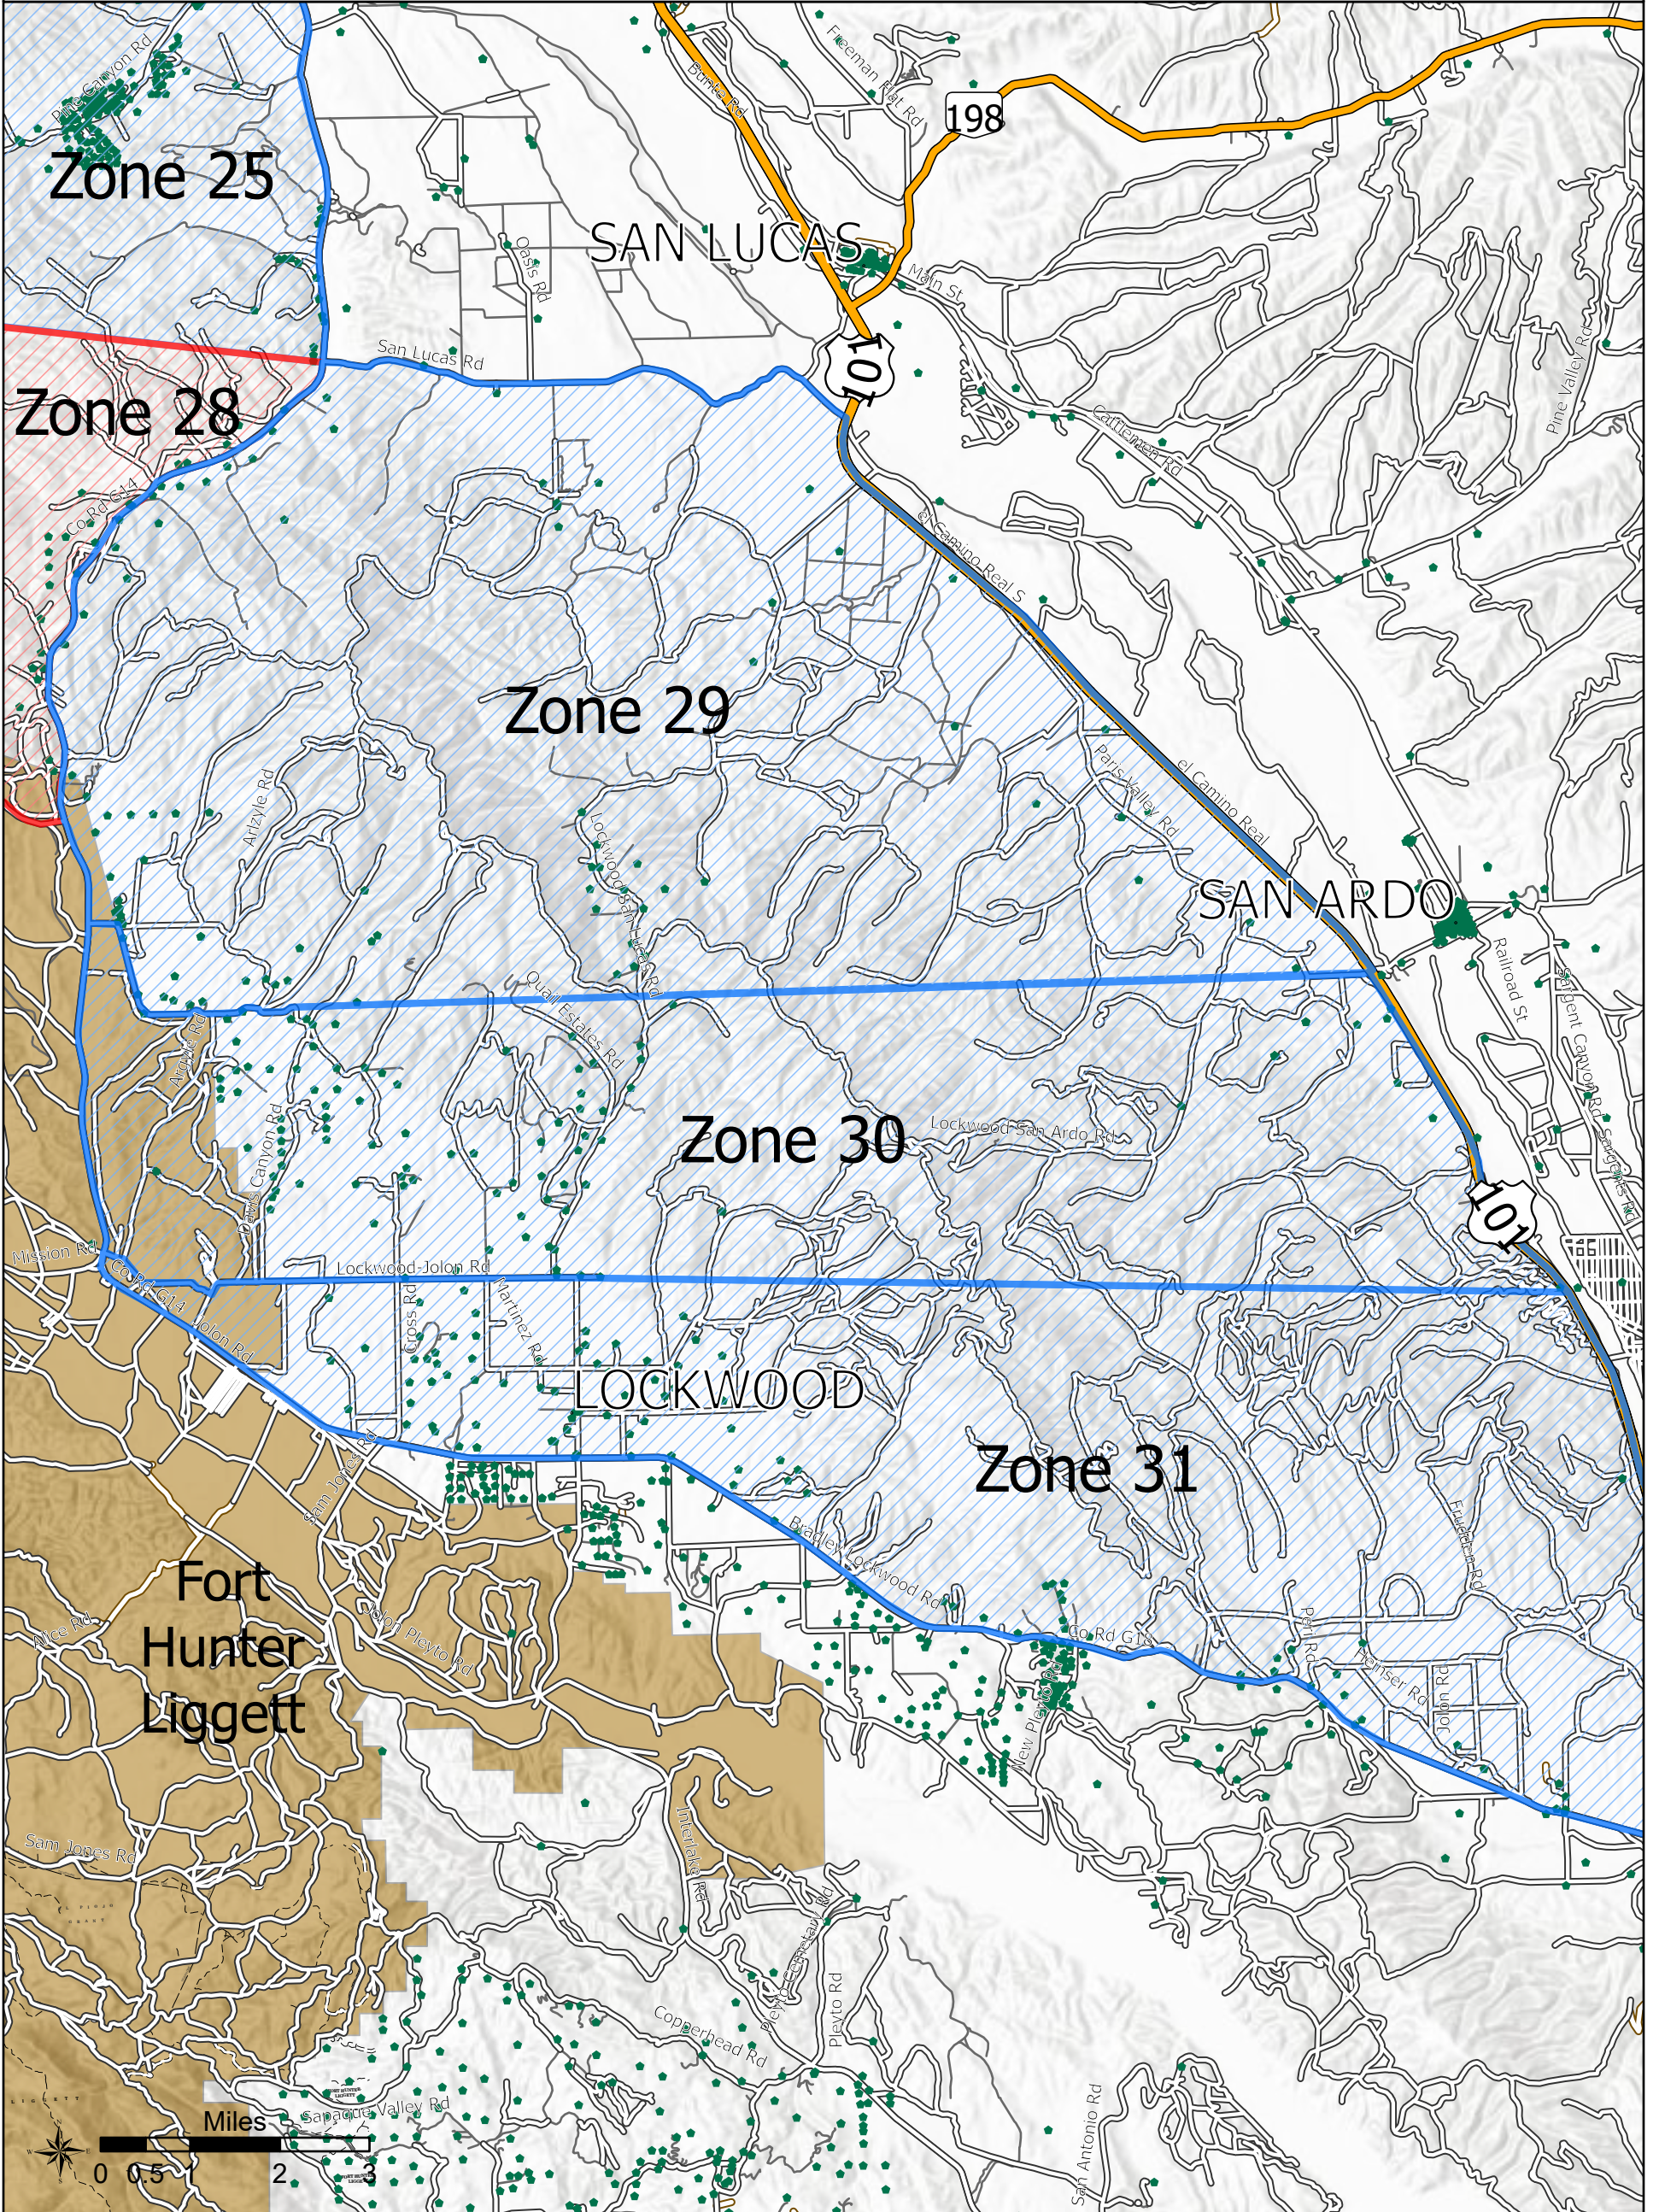

# Dolan Fire Evacuation Zones

Zone 14A West

LPF-002428

09/16/2020 Day

119,488 acres at 09/14/2020 1900 Hrs

Zone 14A West Addresses: 24

-  Mandatory
-  Warning
-  Wildfire Daily Fire Perimeter
-  Address locations
-  LPF Trail
-  LPF Roads
-  Fort Hunter Liggett

# Dolan Fire Evacuation Zones

Zone 26

LPF-002428

09/16/2020 Day

119,488 acres at 09/14/2020 1900 Hrs

Zone 26 Addresses: 45

-  Mandatory
-  Warning
-  Wildfire Daily Fire Perimeter
-  Address locations
-  LPF Trail
-  LPF Roads
-  Fort Hunter Liggett

# Dolan Fire Evacuation Zones

Zone 30

LPF-002428

09/16/2020 Day

119,488 acres at 09/14/2020 1900 Hrs

Zone 30 Addresses: 106

-  Mandatory
-  Warning
-  Address locations
-  LPF Trail
-  LPF Roads
-  Fort Hunter Liggett

# Dolan Fire Evacuation Zones

Zone B2: Lucia

LPF-002428

09/16/2020 Day

119,488 acres at 09/14/2020 1900 Hrs

Zone B2: Lucia Addresses: 3

-  Mandatory
-  Warning
-  Wildfire Daily Fire Perimeter
-  Address locations
-  LPF Trail
-  LPF Roads
-  Fort Hunter Liggett