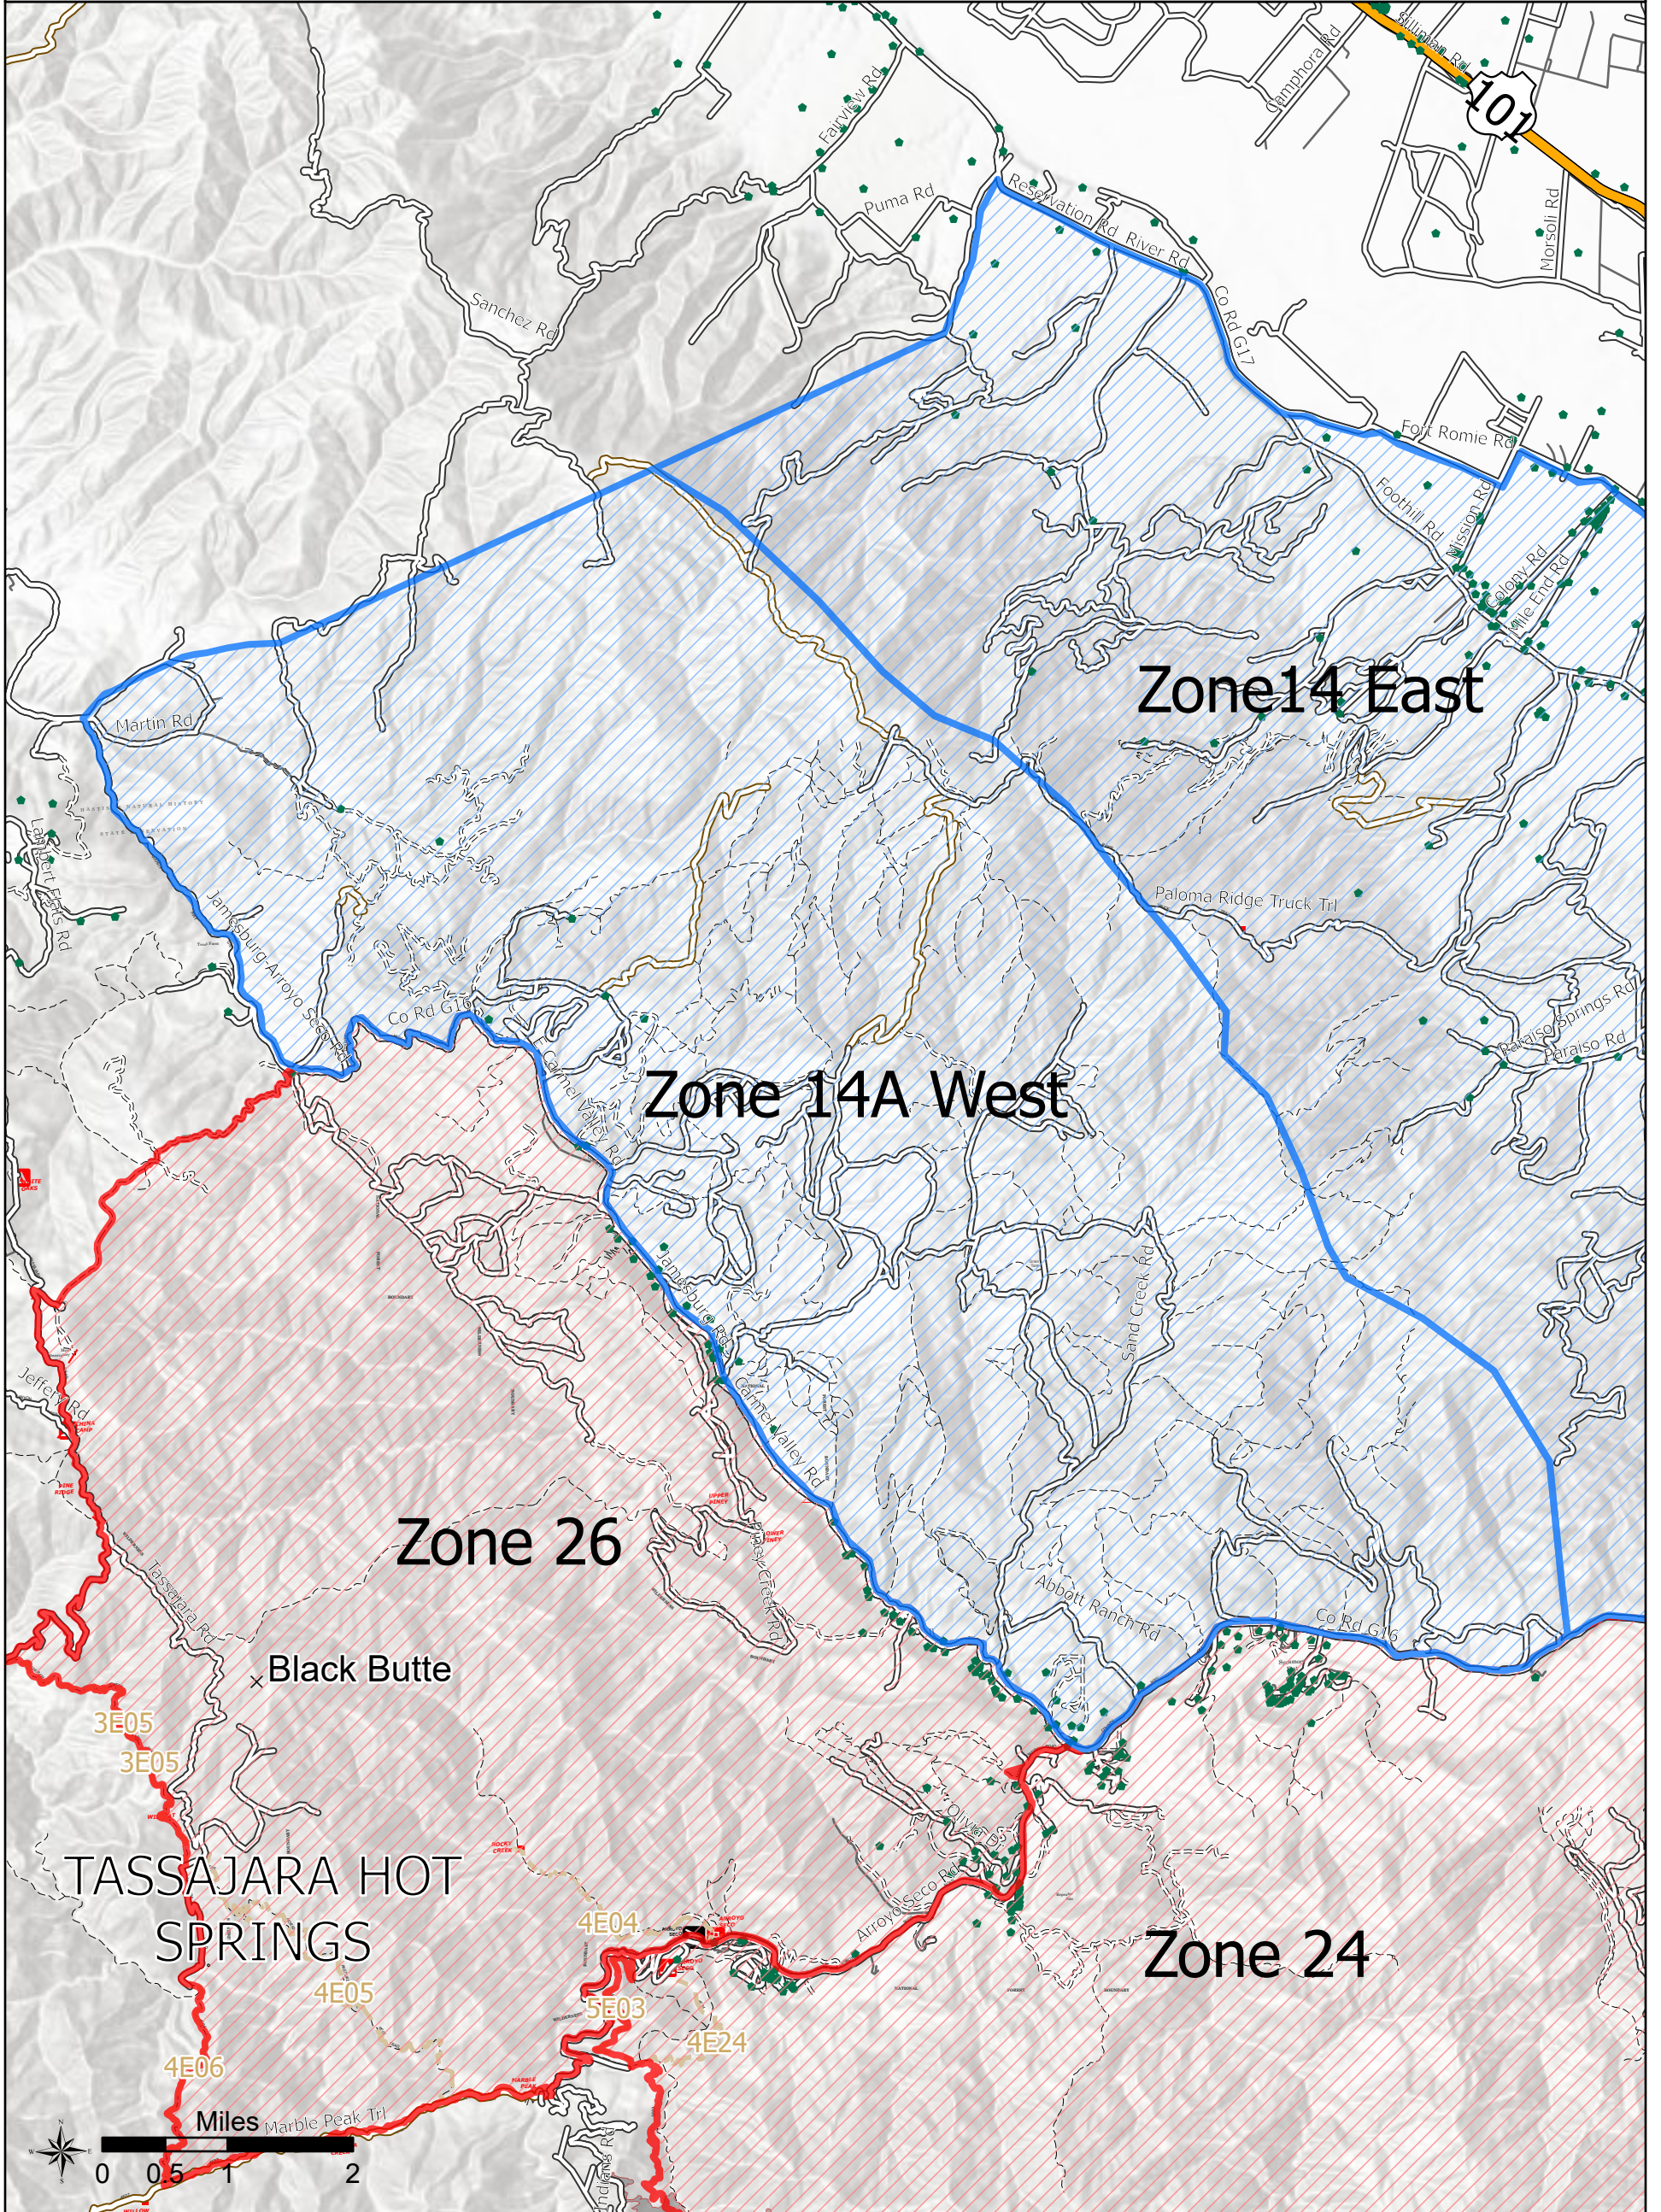

# Dolan Fire Evacuation Zones

Zone 14A West

LPF-002428

09/16/2020 Day

119,488 acres at 09/14/2020 1900 Hrs

Zone 14A West Addresses: 24

-  Mandatory
-  Warning
-  Wildfire Daily Fire Perimeter
-  Address locations
-  LPF Trail
-  LPF Roads
-  Fort Hunter Liggett

# Dolan Fire Evacuation Zones

Zone 27

LPF-002428

09/16/2020 Day

119,488 acres at 09/14/2020 1900 Hrs

Zone 27 Addresses: 7

-  Mandatory
-  Warning
-  Wildfire Daily Fire Perimeter
-  Address locations
-  LPF Trail
-  LPF Roads
-  Fort Hunter Liggett

# Dolan Fire Evacuation Zones

Zone 28

LPF-002428

09/16/2020 Day

119,488 acres at 09/14/2020 1900 Hrs

Zone 28 Addresses: 26

-  Mandatory
-  Warning
-  Wildfire Daily Fire Perimeter
-  Address locations
-  LPF Trail
-  LPF Roads
-  Fort Hunter Liggett

# Dolan Fire Evacuation Zones

Zone 24

LPF-002428

09/16/2020 Day

119,488 acres at 09/14/2020 1900 Hrs

Zone 24 Addresses: 133

-  Mandatory
-  Warning
-  Wildfire Daily Fire Perimeter
-  Address locations
-  LPF Trail
-  LPF Roads
-  Fort Hunter Liggett