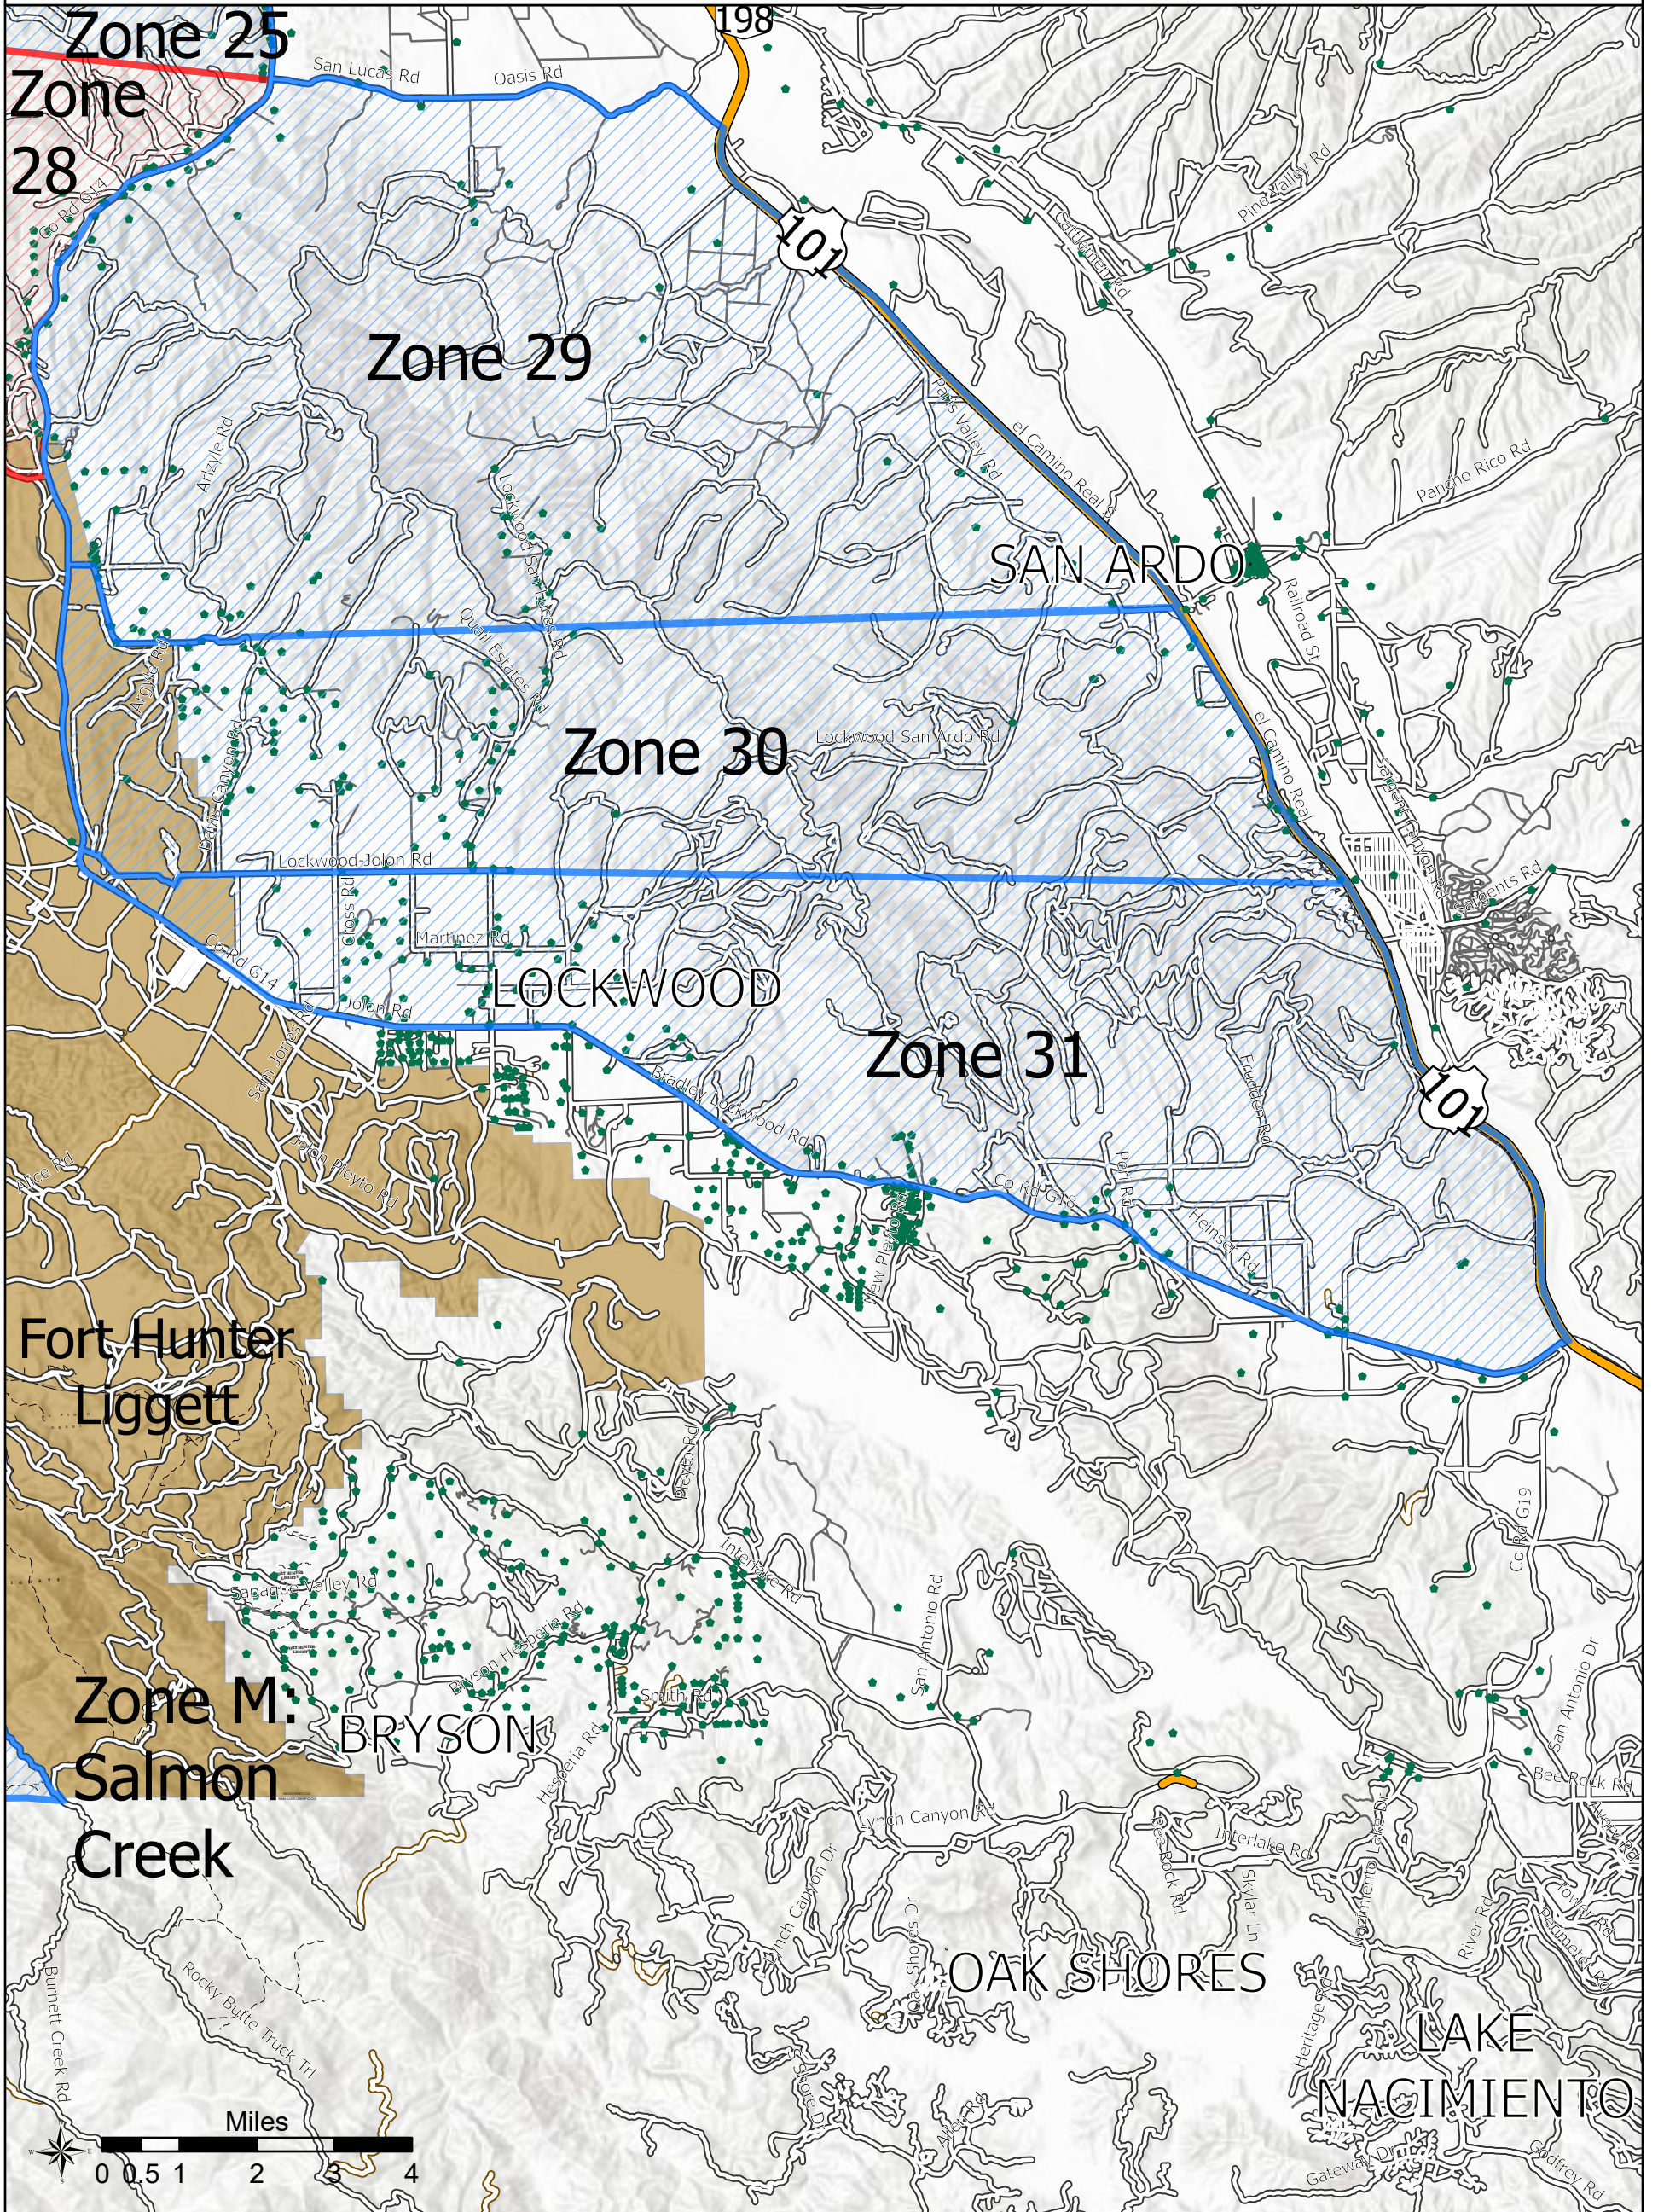

# Dolan Fire Evacuation Zones

Zone 14A West

LPF-002428

09/16/2020 Day

119,488 acres at 09/14/2020 1900 Hrs

Zone 14A West Addresses: 24

-  Mandatory
-  Warning
-  Wildfire Daily Fire Perimeter
-  Address locations
-  LPF Trail
-  LPF Roads
-  Fort Hunter Liggett

# Dolan Fire Evacuation Zones

Zone 29

LPF-002428

09/16/2020 Day

119,488 acres at 09/14/2020 1900 Hrs

Zone 29 Addresses: 85

-  Mandatory
-  Warning
-  Address locations
-  LPF Trail
-  LPF Roads
-  Fort Hunter Liggett

# Dolan Fire Evacuation Zones

Zone 31

LPF-002428

09/16/2020 Day

119,488 acres at 09/14/2020 1900 Hrs

Zone 31 Addresses: 105

-  Mandatory
-  Warning
-  Address locations
-  LPF Trail
-  LPF Roads
-  Fort Hunter Liggett

# Dolan Fire Evacuation Zones

Zone 24

LPF-002428

09/16/2020 Day

119,488 acres at 09/14/2020 1900 Hrs

Zone 24 Addresses: 133

-  Mandatory
-  Warning
-  Wildfire Daily Fire Perimeter
-  Address locations
-  LPF Trail
-  LPF Roads
-  Fort Hunter Liggett