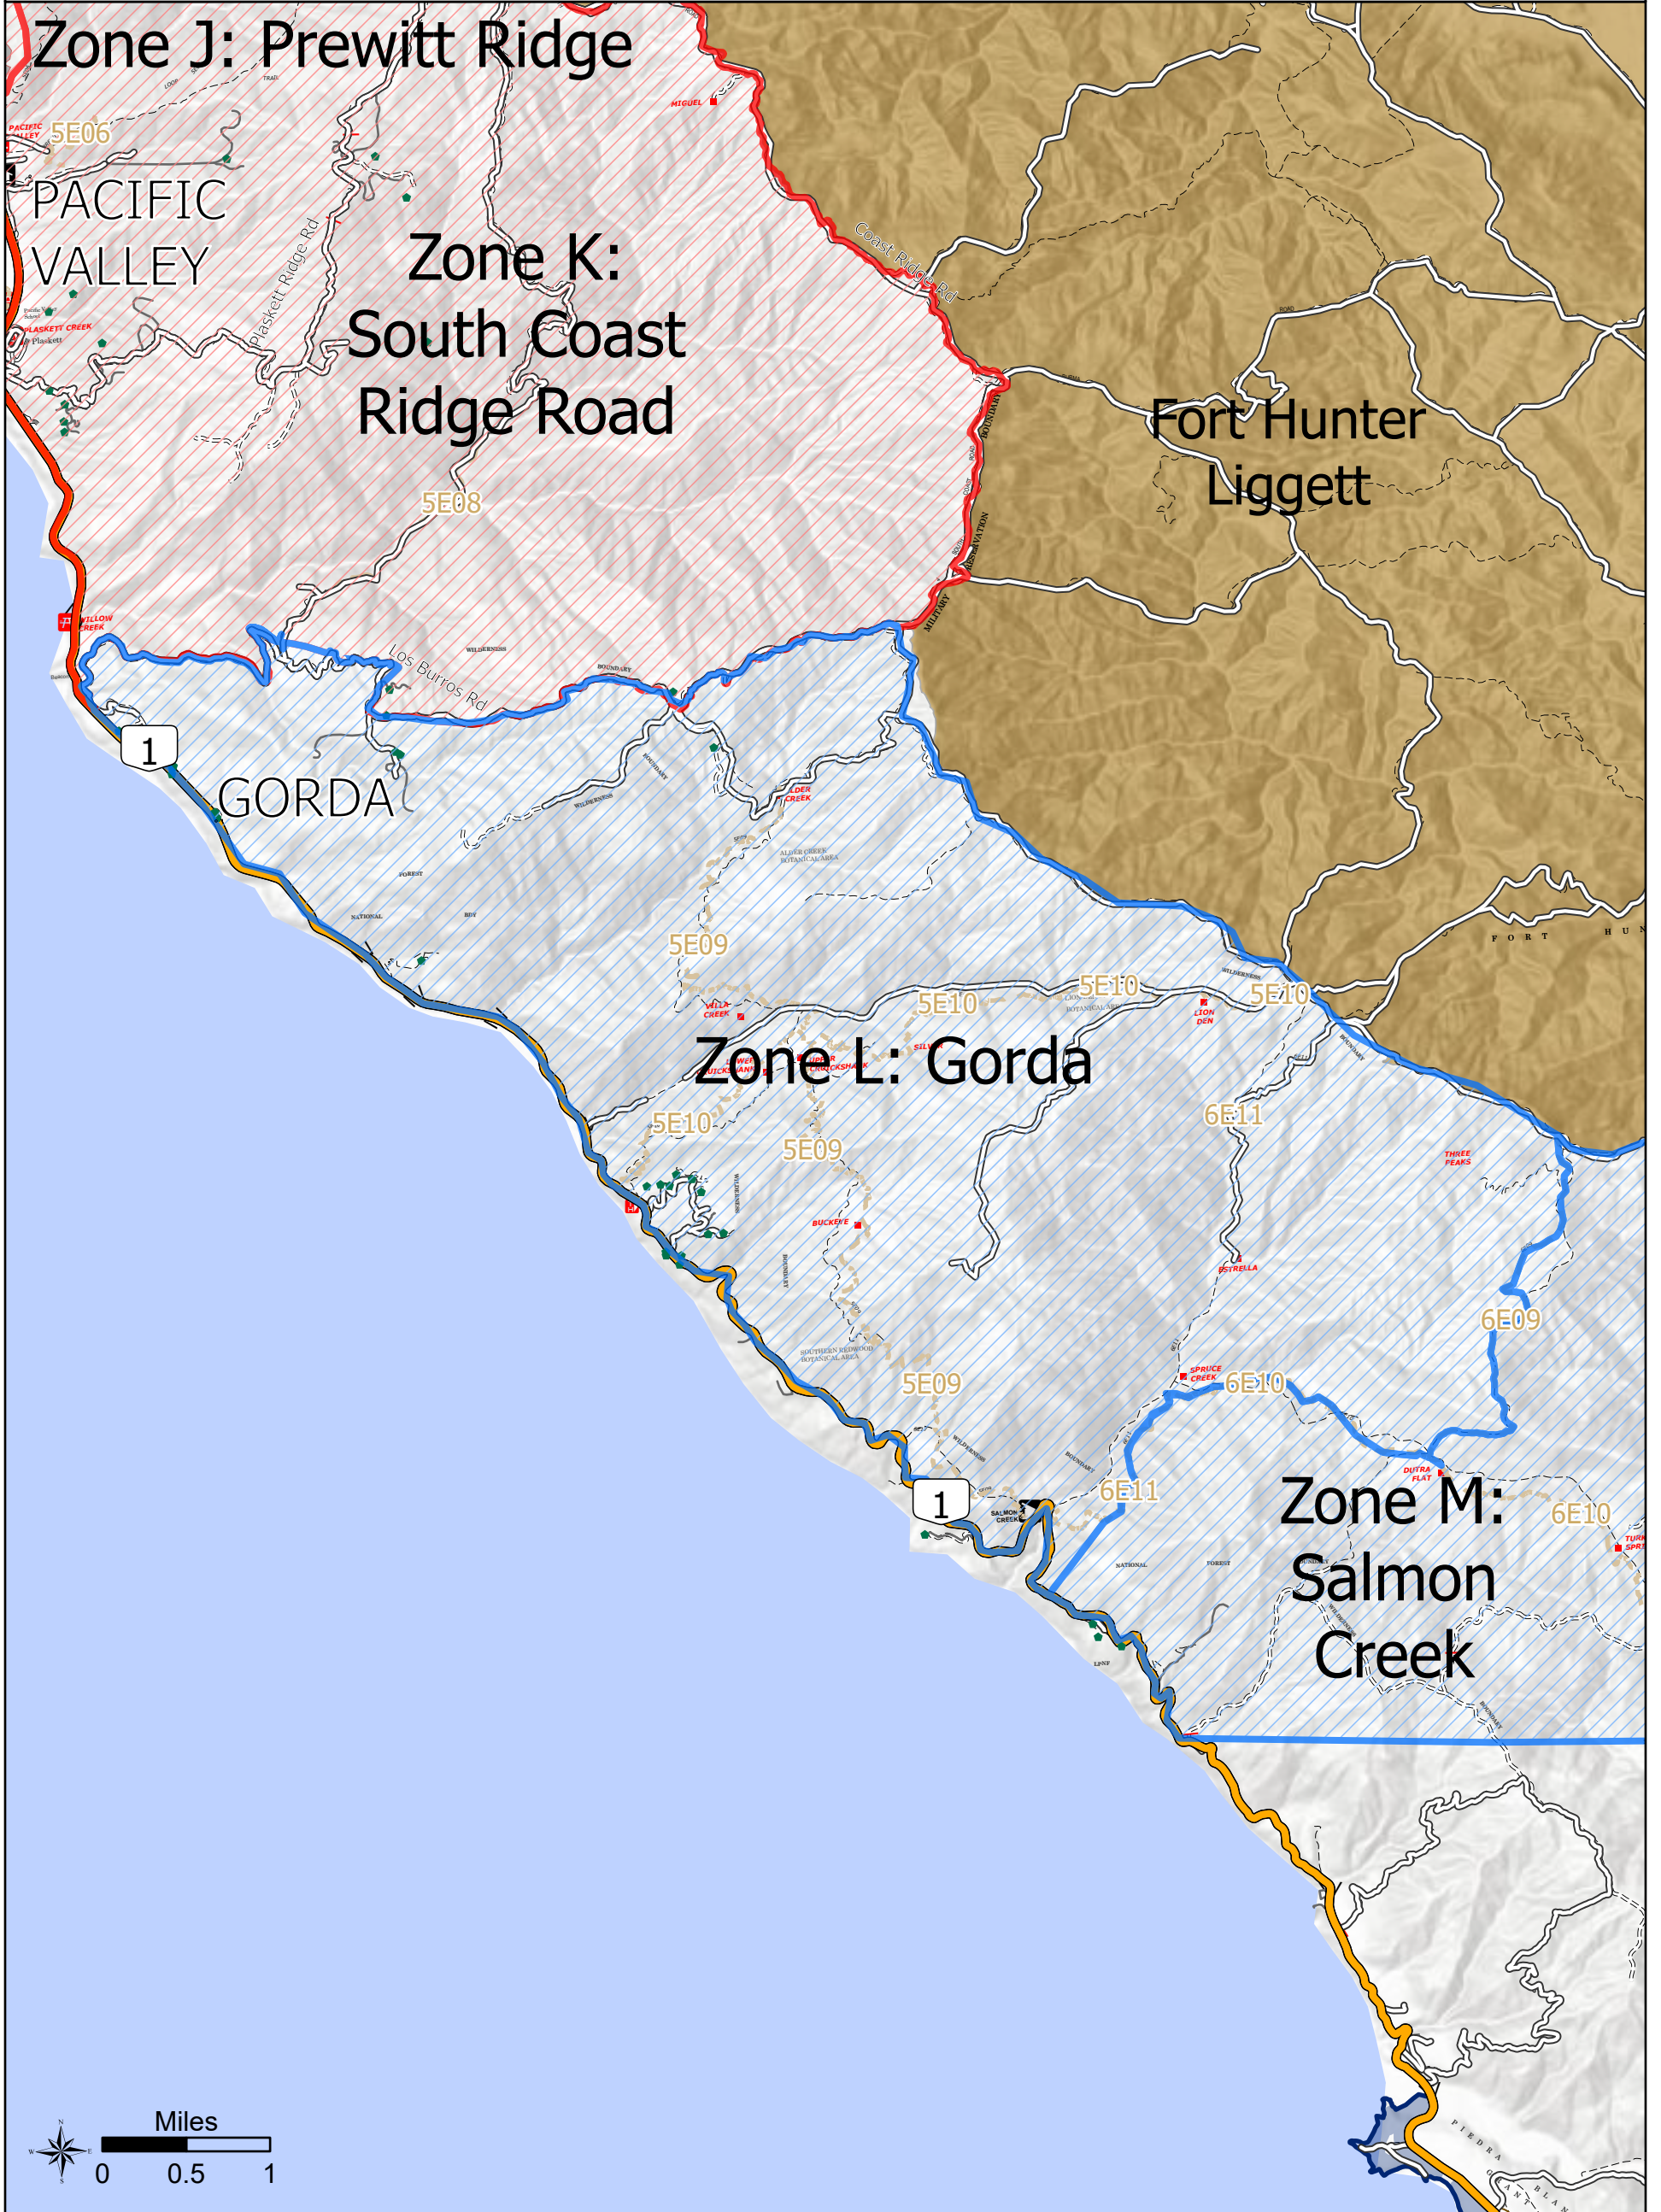

# Dolan Fire Evacuation Zones

Zone L: Gorda

LPF-002428

09/16/2020 Day

119,488 acres at 09/14/2020 1900 Hrs

Zone L: Gorda Addresses: 23

-  Mandatory
-  Warning
-  Wildfire Daily Fire Perimeter
-  Address locations
-  LPF Trail
-  LPF Roads
-  Fort Hunter Liggett

# Dolan Fire Evacuation Zones

Zone M: Salmon Creek

LPF-002428

09/16/2020 Day

119,488 acres at 09/14/2020 1900 Hrs

Zone M: Salmon Creek Addresses: 0

-  Mandatory
-  Warning
-  Address locations
-  LPF Trail
-  LPF Roads
-  Fort Hunter Liggett

# Dolan Fire Evacuation Zones

Zone14 East

LPF-002428

09/16/2020 Day

119,488 acres at 09/14/2020 1900 Hrs

Zone14 East Addresses: 129

-  Mandatory
-  Warning
-  Address locations
-  LPF Trail
-  LPF Roads
-  Fort Hunter Liggett