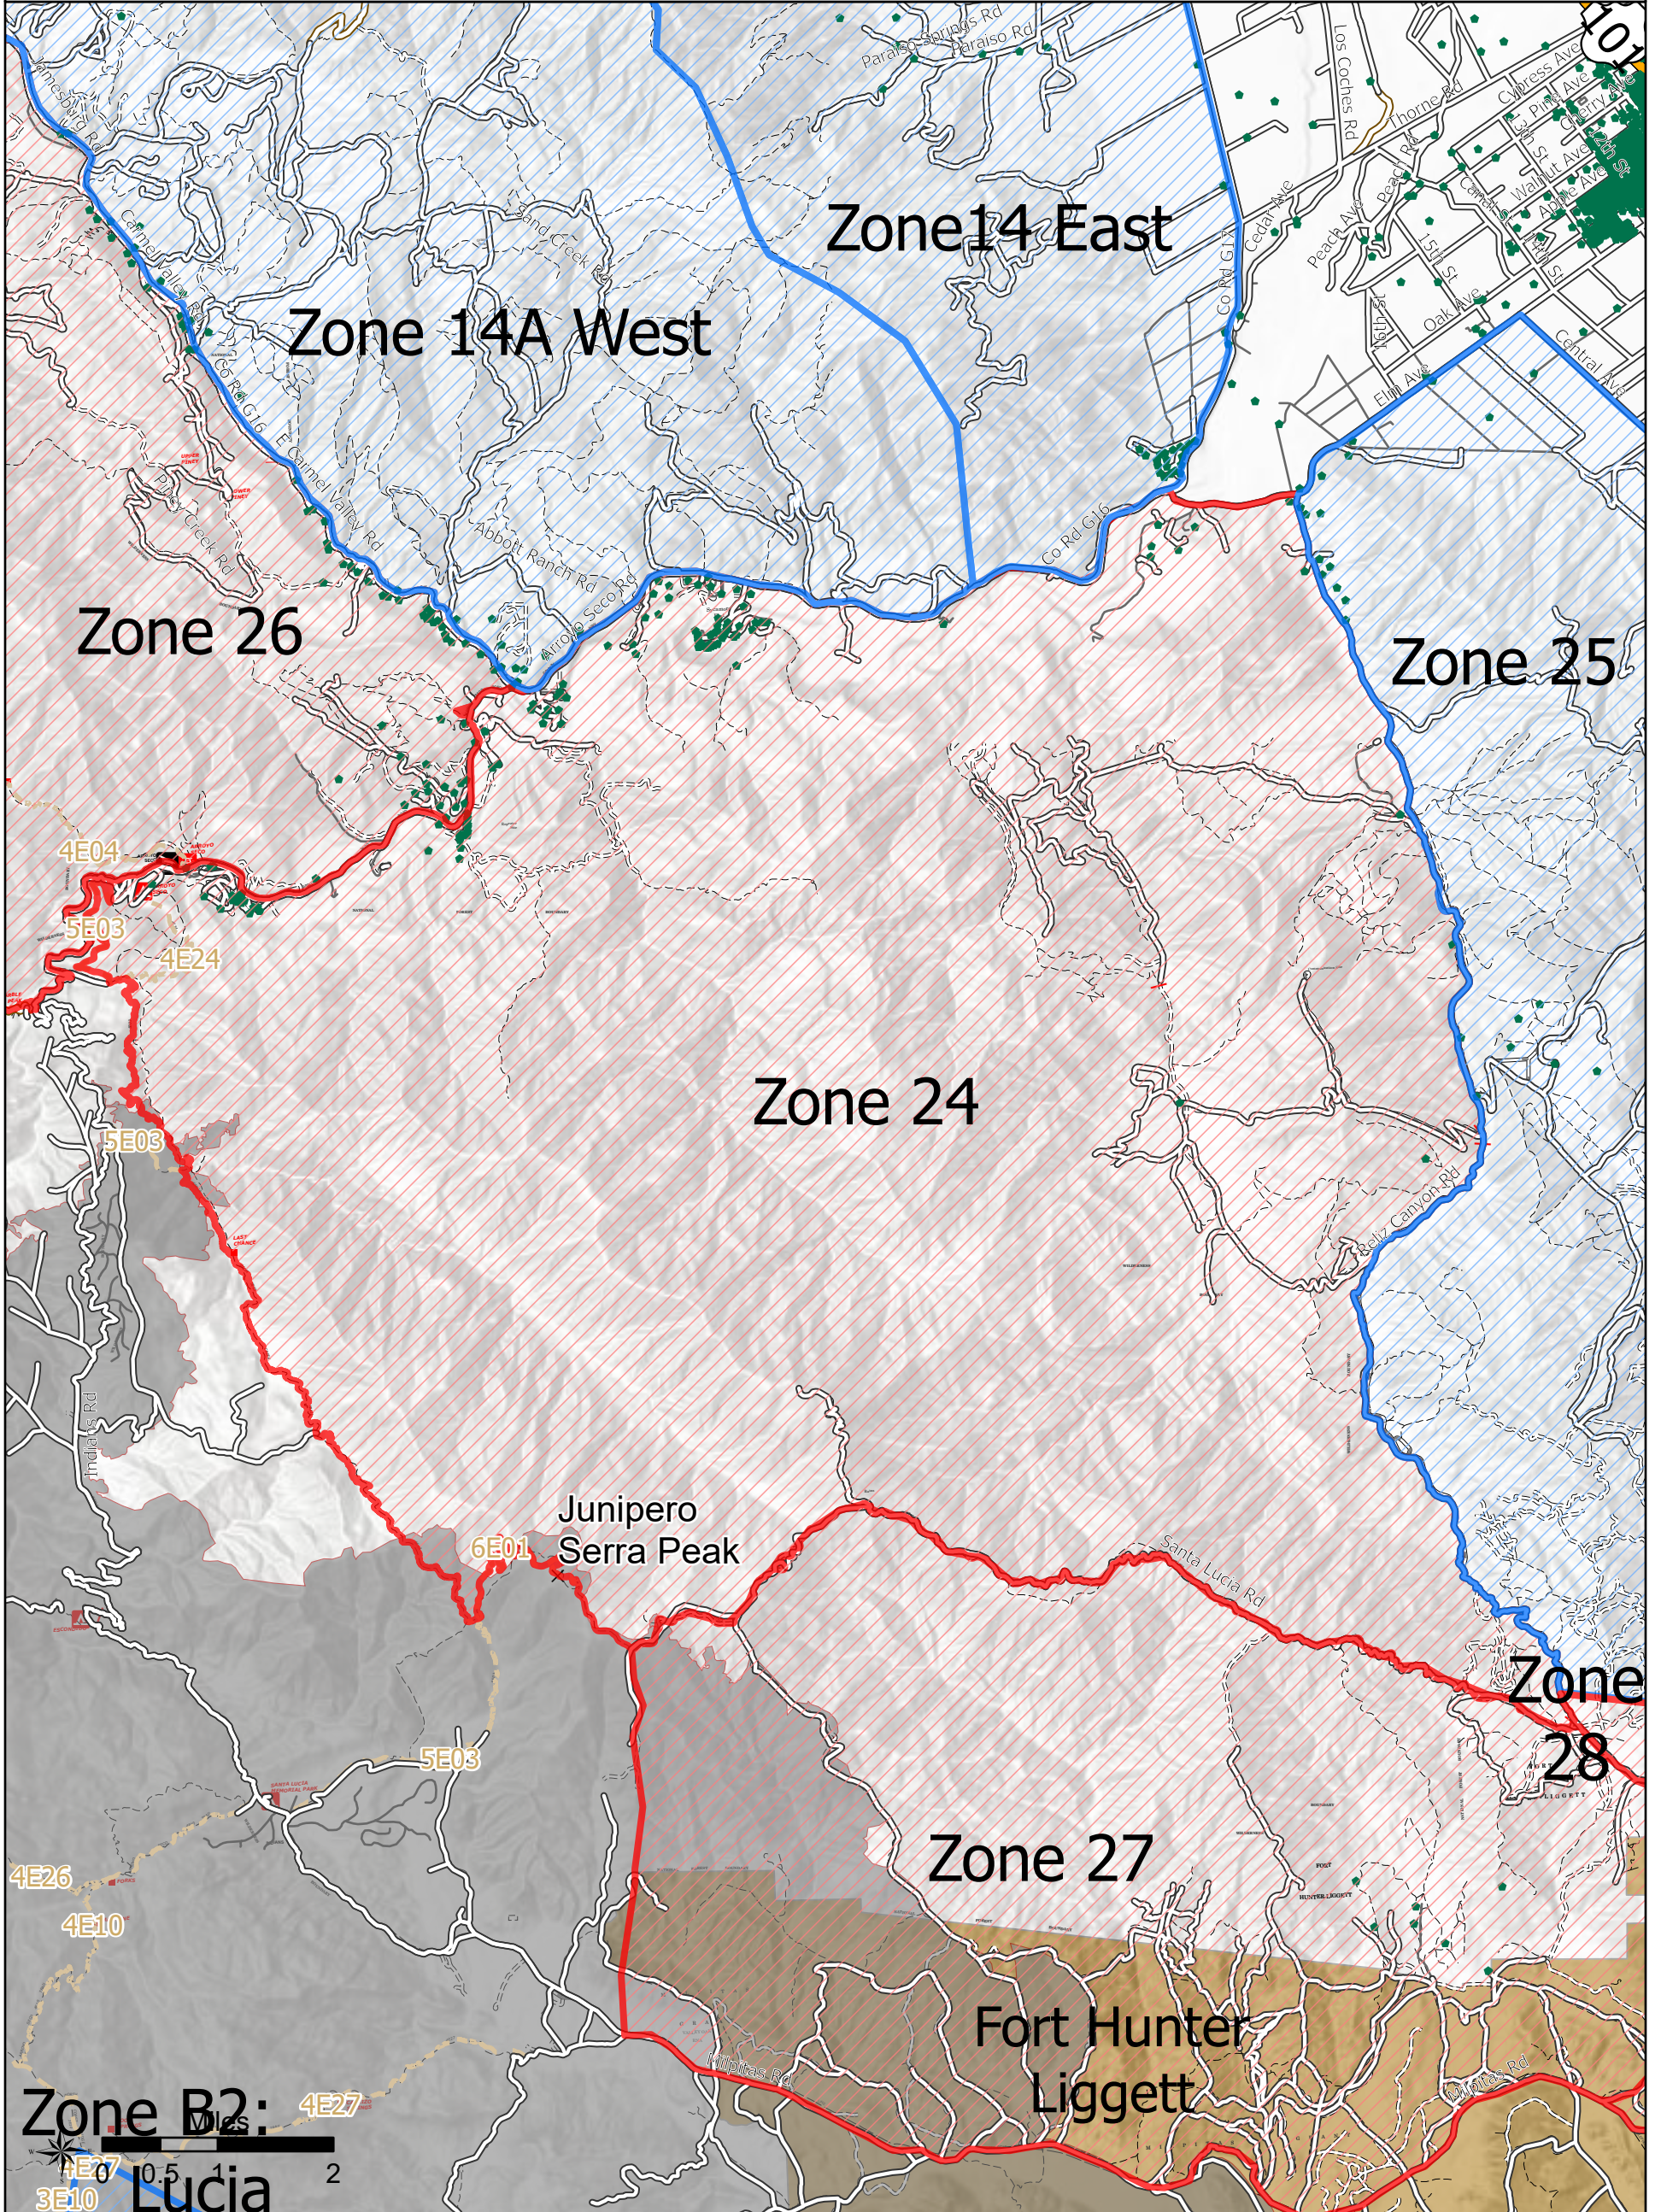

# Dolan Fire Evacuation Zones

Zone 14A West

LPF-002428

09/16/2020 Day

119,488 acres at 09/14/2020 1900 Hrs

Zone 14A West Addresses: 24

-  Mandatory
-  Warning
-  Wildfire Daily Fire Perimeter
-  Address locations
-  LPF Trail
-  LPF Roads
-  Fort Hunter Liggett

# Dolan Fire Evacuation Zones

Zone 24

LPF-002428

09/16/2020 Day

119,488 acres at 09/14/2020 1900 Hrs

Zone 24 Addresses: 133

-  Mandatory
-  Warning
-  Wildfire Daily Fire Perimeter
-  Address locations
-  LPF Trail
-  LPF Roads
-  Fort Hunter Liggett

# Dolan Fire Evacuation Zones

Zone 25

LPF-002428

09/16/2020 Day

119,488 acres at 09/14/2020 1900 Hrs

Zone 25 Addresses: 642

-  Mandatory
-  Warning
-  Address locations
-  LPF Trail
-  LPF Roads
-  Fort Hunter Liggett

# Dolan Fire Evacuation Zones

Zone 26

LPF-002428

09/16/2020 Day

119,488 acres at 09/14/2020 1900 Hrs

Zone 26 Addresses: 45

-  Mandatory
-  Warning
-  Wildfire Daily Fire Perimeter
-  Address locations
-  LPF Trail
-  LPF Roads
-  Fort Hunter Liggett