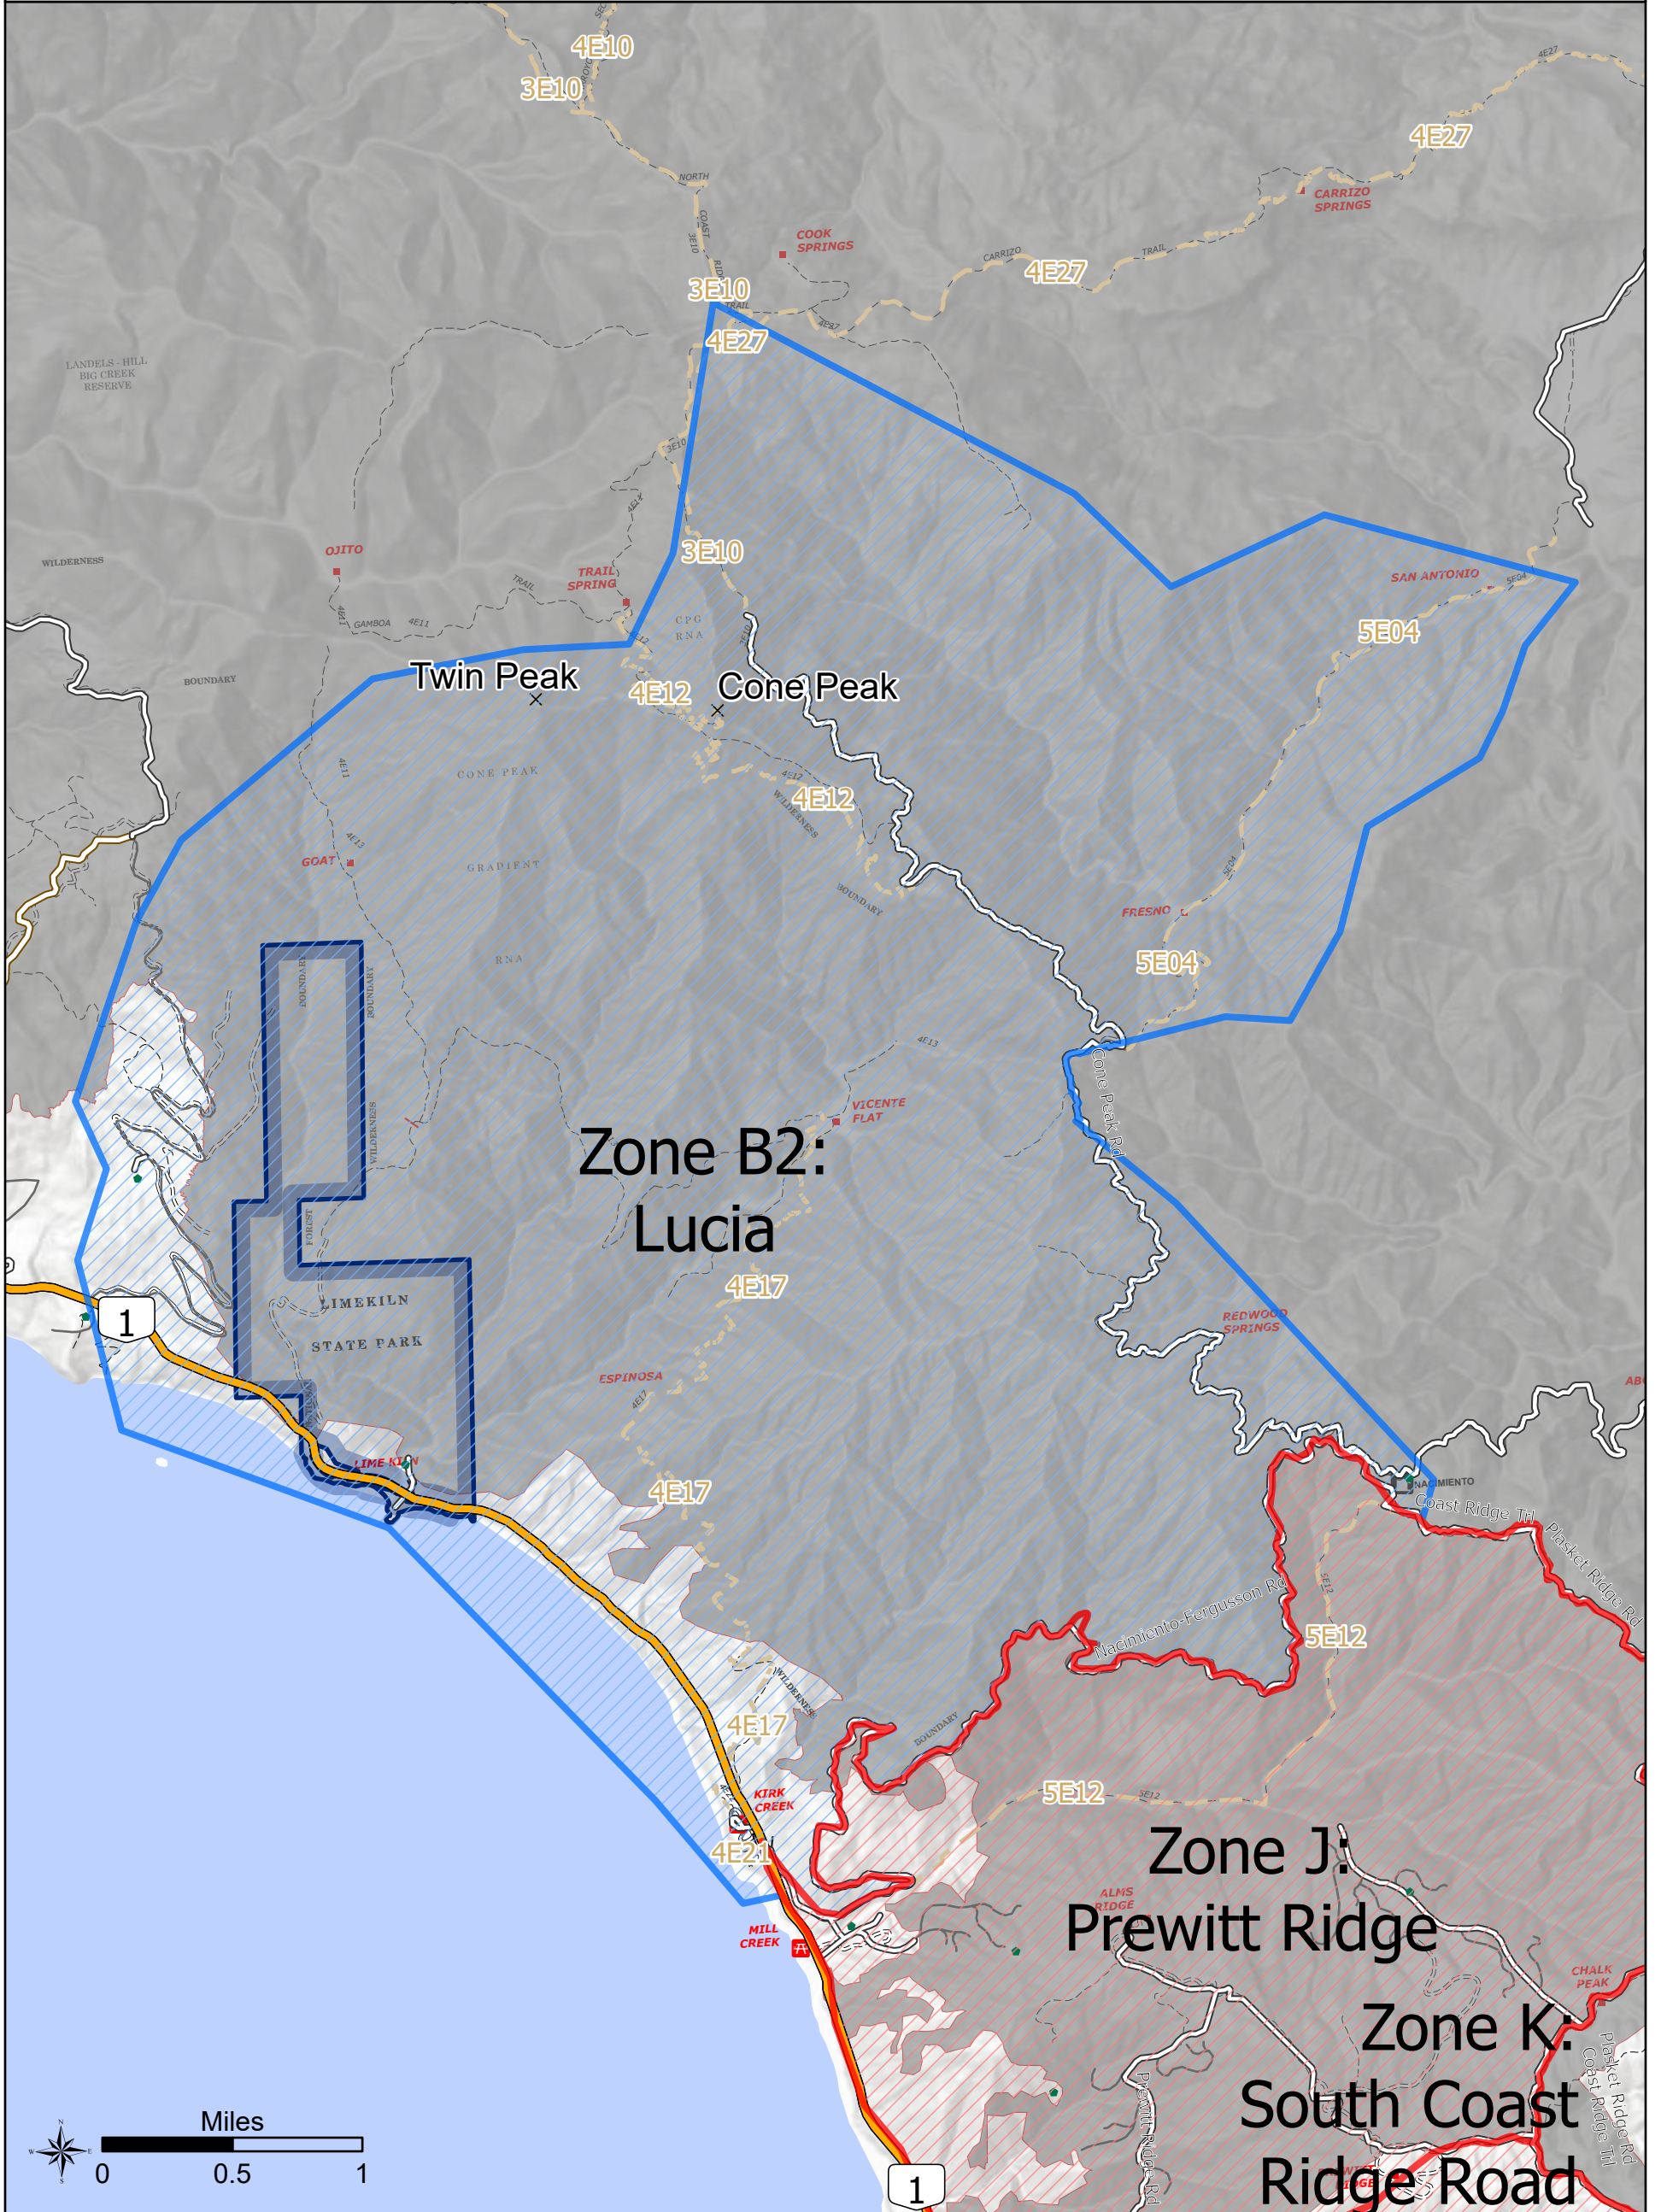

# Dolan Fire Evacuation Zones

Zone 30

LPF-002428

09/16/2020 Day

119,488 acres at 09/14/2020 1900 Hrs

Zone 30 Addresses: 106

-  Mandatory
-  Warning
-  Address locations
-  LPF Trail
-  LPF Roads
-  Fort Hunter Liggett

# Dolan Fire Evacuation Zones

Zone B2: Lucia

LPF-002428

09/16/2020 Day

119,488 acres at 09/14/2020 1900 Hrs

Zone B2: Lucia Addresses: 3

-  Mandatory
-  Warning
-  Wildfire Daily Fire Perimeter
-  Address locations
-  LPF Trail
-  LPF Roads
-  Fort Hunter Liggett

# Dolan Fire Evacuation Zones

Zone J: Prewitt Ridge

LPF-002428

09/16/2020 Day

119,488 acres at 09/14/2020 1900 Hrs

Zone J: Prewitt Ridge Addresses: 6

-  Mandatory
-  Warning
-  Wildfire Daily Fire Perimeter
-  Address locations
-  LPF Trail
-  LPF Roads
-  Fort Hunter Liggett

# Dolan Fire Evacuation Zones

Zone L: Gorda

LPF-002428

09/16/2020 Day

119,488 acres at 09/14/2020 1900 Hrs

Zone L: Gorda Addresses: 23

-  Mandatory
-  Warning
-  Wildfire Daily Fire Perimeter
-  Address locations
-  LPF Trail
-  LPF Roads
-  Fort Hunter Liggett