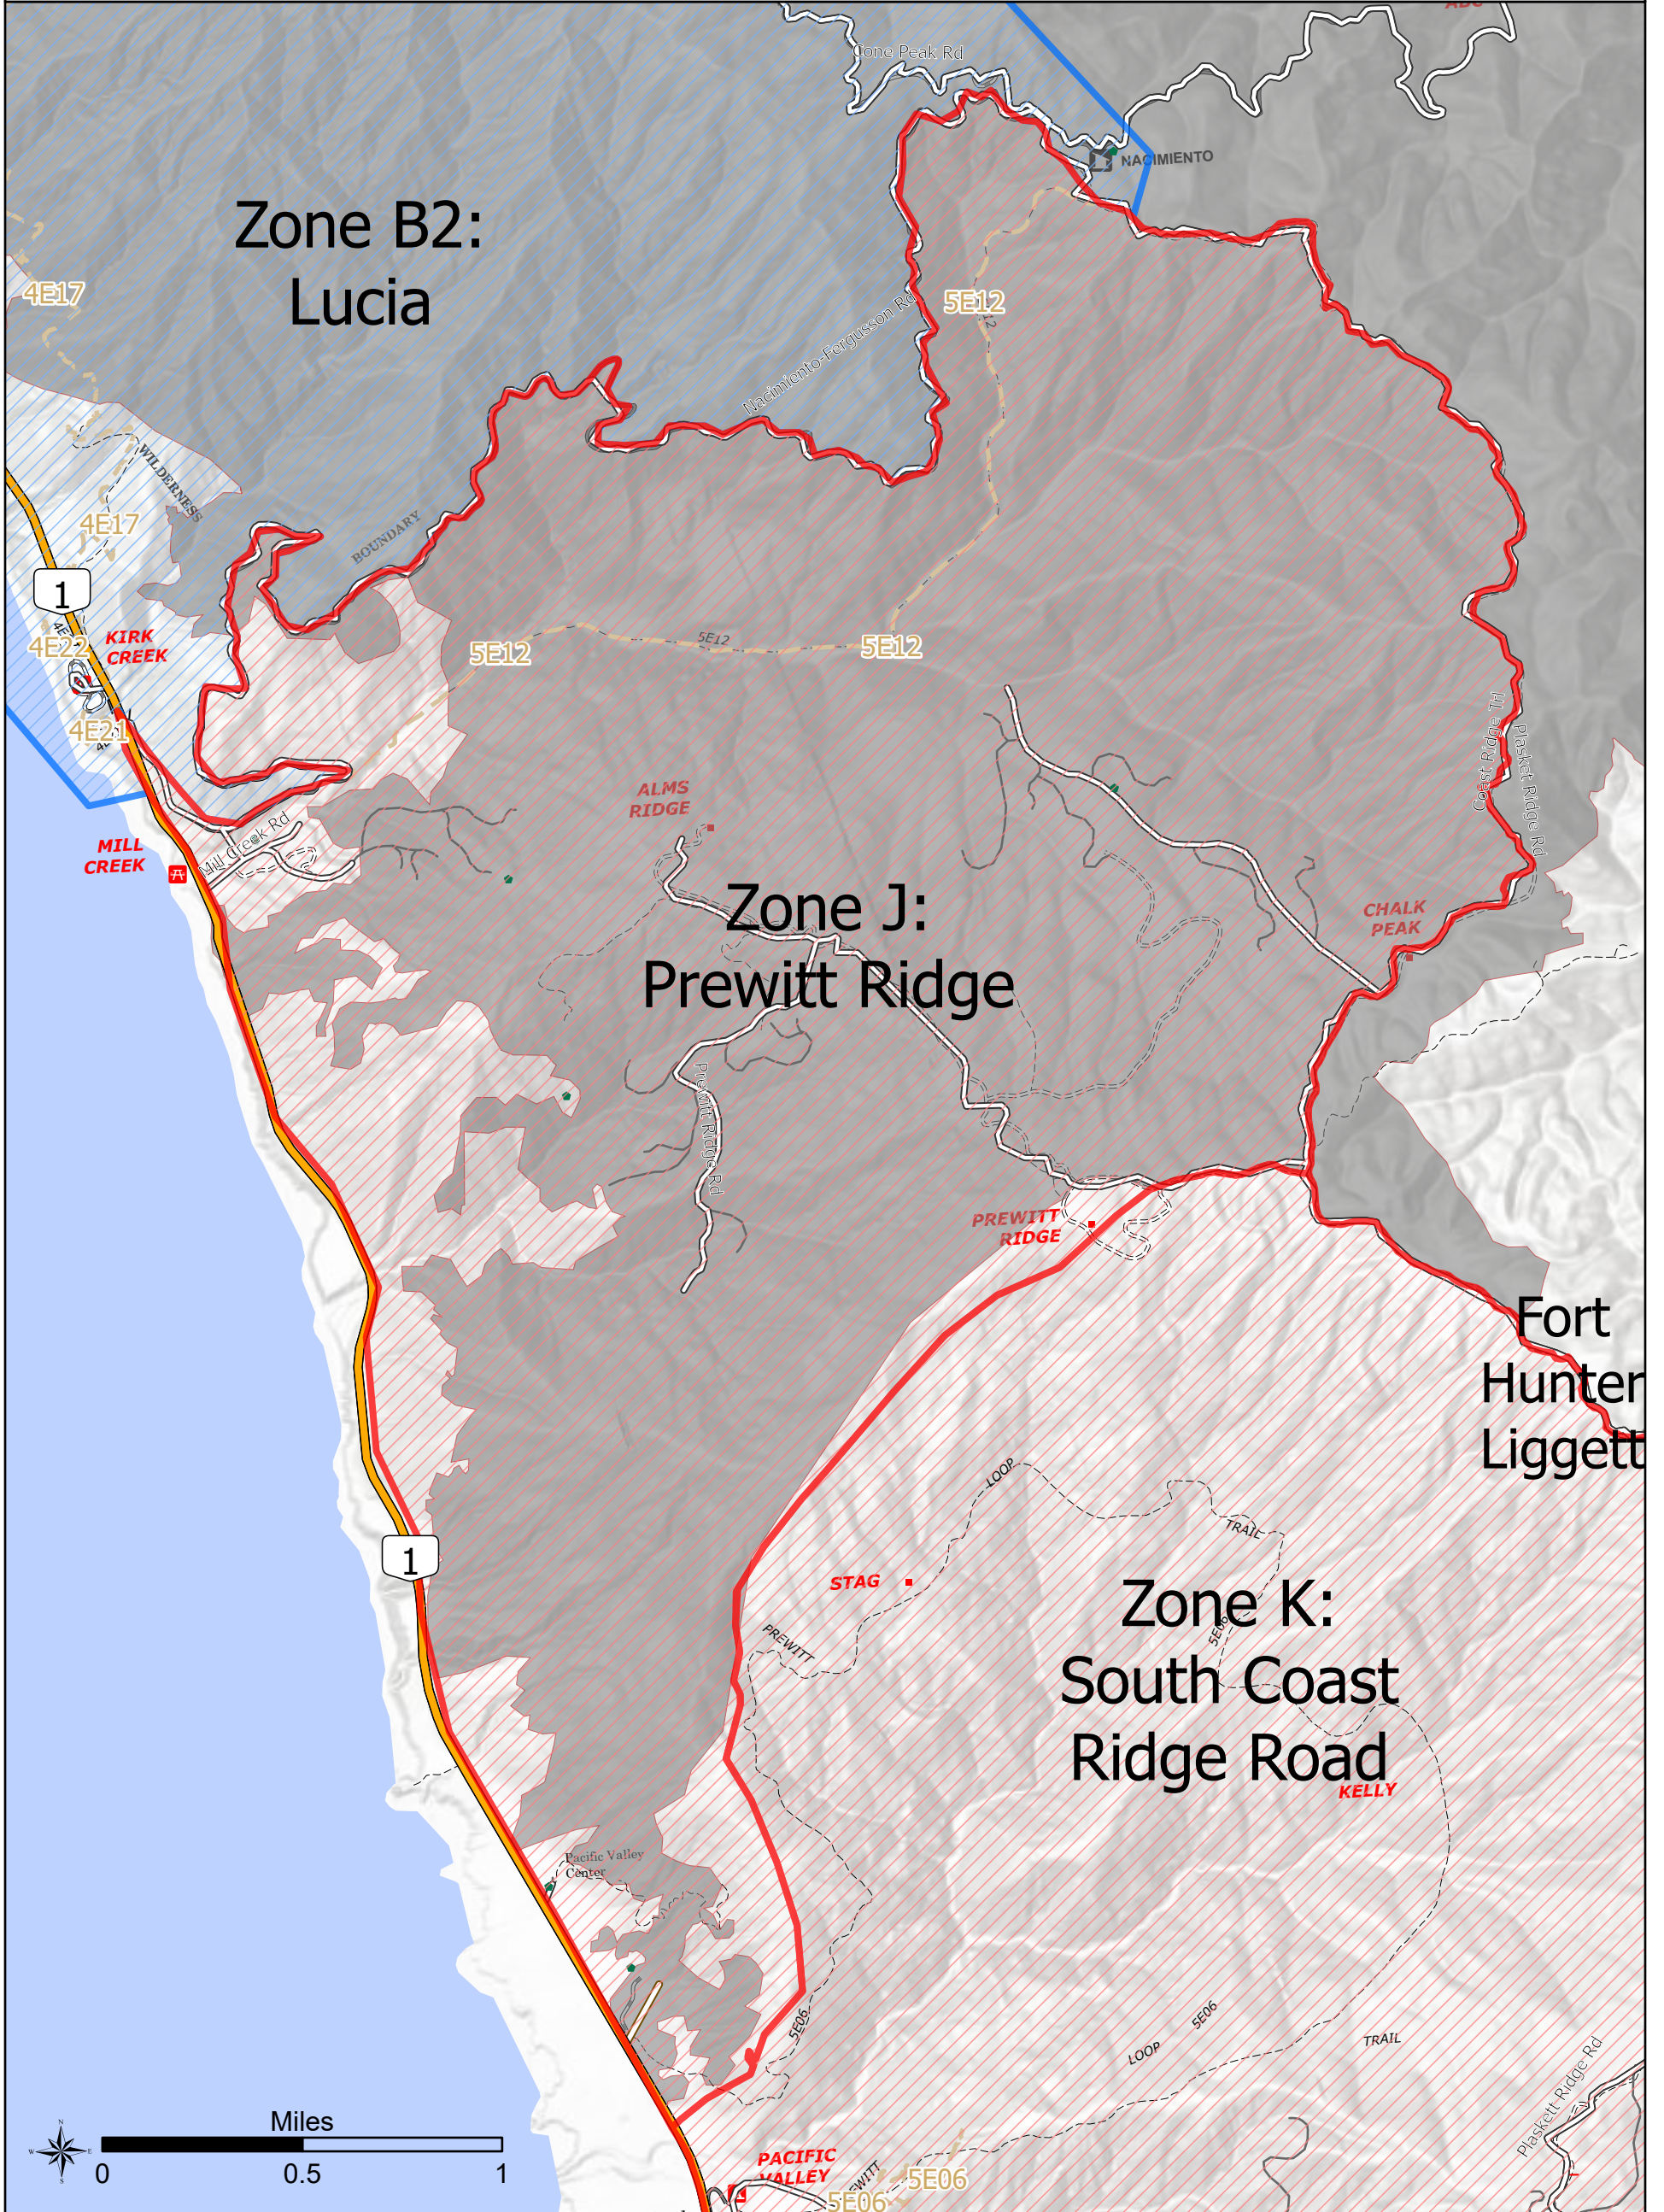

# Dolan Fire Evacuation Zones

Zone B2: Lucia

LPF-002428

09/16/2020 Day

119,488 acres at 09/14/2020 1900 Hrs

Zone B2: Lucia Addresses: 3

-  Mandatory
-  Warning
-  Wildfire Daily Fire Perimeter
-  Address locations
-  LPF Trail
-  LPF Roads
-  Fort Hunter Liggett

# Dolan Fire Evacuation Zones

Zone J: Prewitt Ridge

LPF-002428

09/16/2020 Day

119,488 acres at 09/14/2020 1900 Hrs

Zone J: Prewitt Ridge Addresses: 6

-  Mandatory
-  Warning
-  Wildfire Daily Fire Perimeter
-  Address locations
-  LPF Trail
-  LPF Roads
-  Fort Hunter Liggett

# Dolan Fire Evacuation Zones

Zone K: South Coast Ridge Road

LPF-002428

09/16/2020 Day

119,488 acres at 09/14/2020 1900 Hrs

Zone K: South Coast Ridge Road Addresses: 15

-  Mandatory
-  Warning
-  Wildfire Daily Fire Perimeter
-  Address locations
-  LPF Trail
-  LPF Roads
-  Fort Hunter Liggett

# Dolan Fire Evacuation Zones

Zone L: Gorda

LPF-002428

09/16/2020 Day

119,488 acres at 09/14/2020 1900 Hrs

Zone L: Gorda Addresses: 23

-  Mandatory
-  Warning
-  Wildfire Daily Fire Perimeter
-  Address locations
-  LPF Trail
-  LPF Roads
-  Fort Hunter Liggett