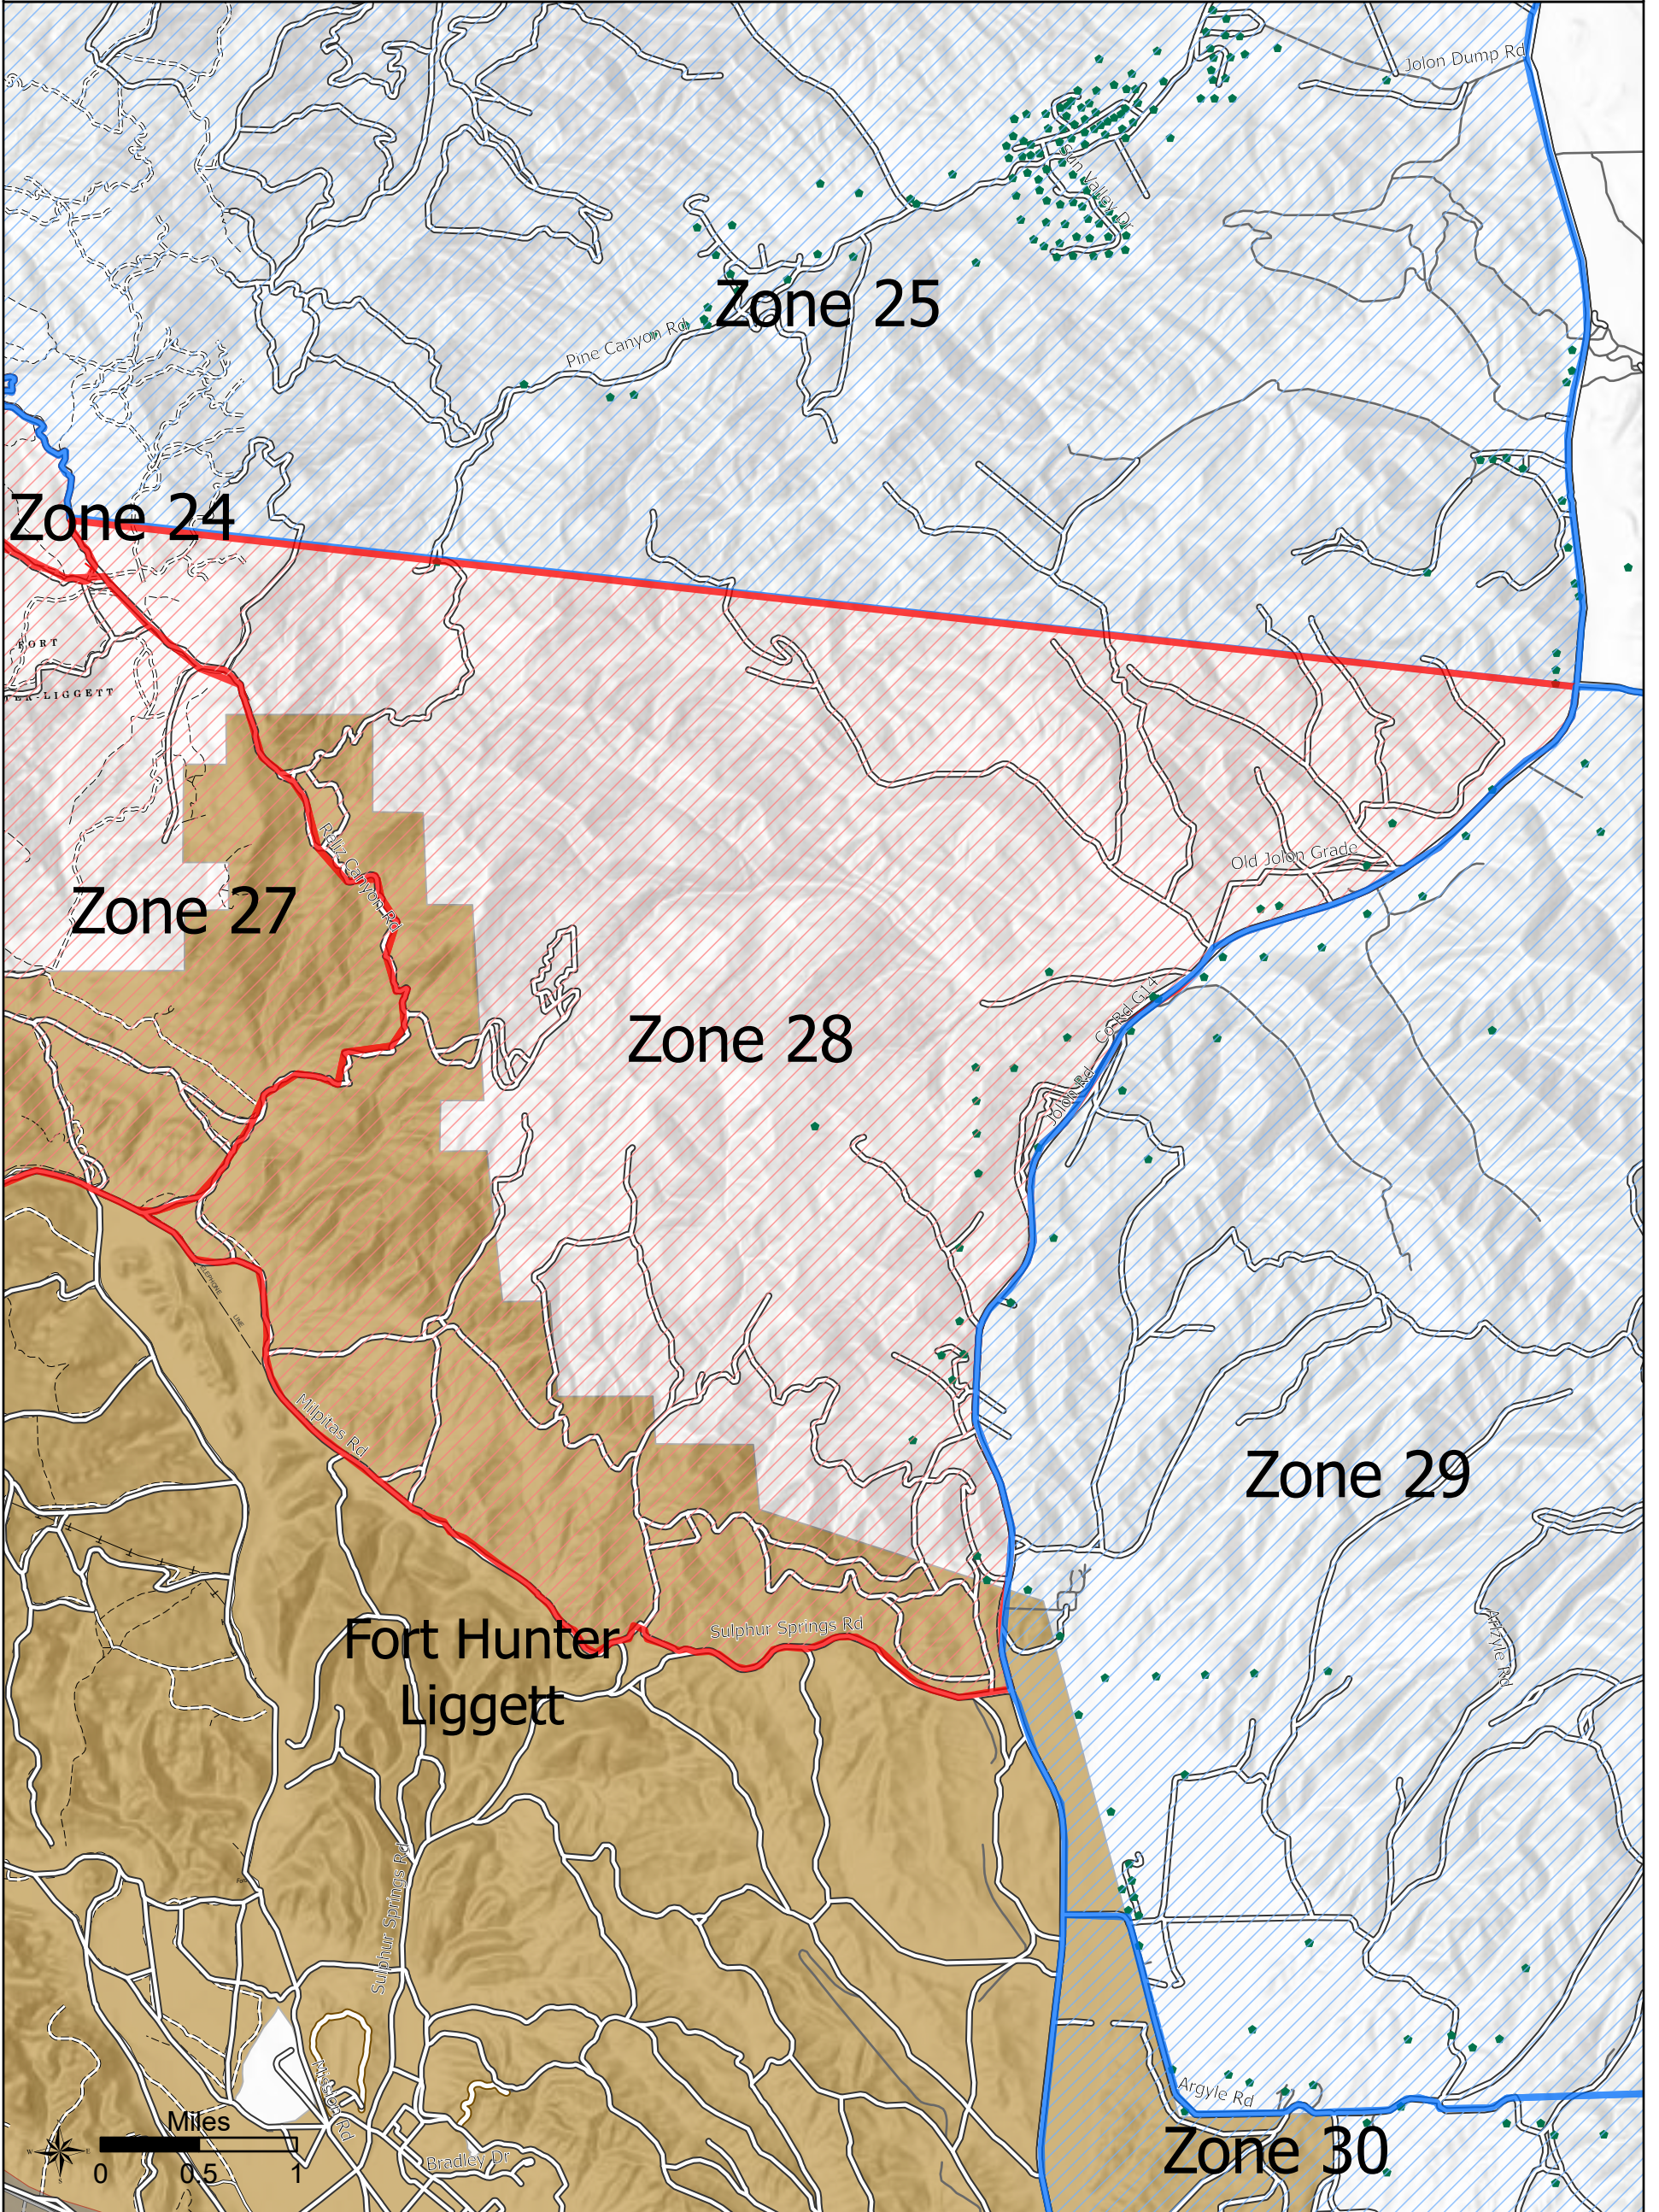

# Dolan Fire Evacuation Zones

Zone 14A West

LPF-002428

09/16/2020 Day

119,488 acres at 09/14/2020 1900 Hrs

Zone 14A West Addresses: 24

-  Mandatory
-  Warning
-  Wildfire Daily Fire Perimeter
-  Address locations
-  LPF Trail
-  LPF Roads
-  Fort Hunter Liggett

# Dolan Fire Evacuation Zones

Zone 27

LPF-002428

09/16/2020 Day

119,488 acres at 09/14/2020 1900 Hrs

Zone 27 Addresses: 7

-  Mandatory
-  Warning
-  Wildfire Daily Fire Perimeter
-  Address locations
-  LPF Trail
-  LPF Roads
-  Fort Hunter Liggett

# Dolan Fire Evacuation Zones

Zone 28

LPF-002428

09/16/2020 Day

119,488 acres at 09/14/2020 1900 Hrs

Zone 28 Addresses: 26

-  Mandatory
-  Warning
-  Wildfire Daily Fire Perimeter
-  Address locations
-  LPF Trail
-  LPF Roads
-  Fort Hunter Liggett

# Dolan Fire Evacuation Zones

Zone 29

LPF-002428

09/16/2020 Day

119,488 acres at 09/14/2020 1900 Hrs

Zone 29 Addresses: 85

-  Mandatory
-  Warning
-  Address locations
-  LPF Trail
-  LPF Roads
-  Fort Hunter Liggett