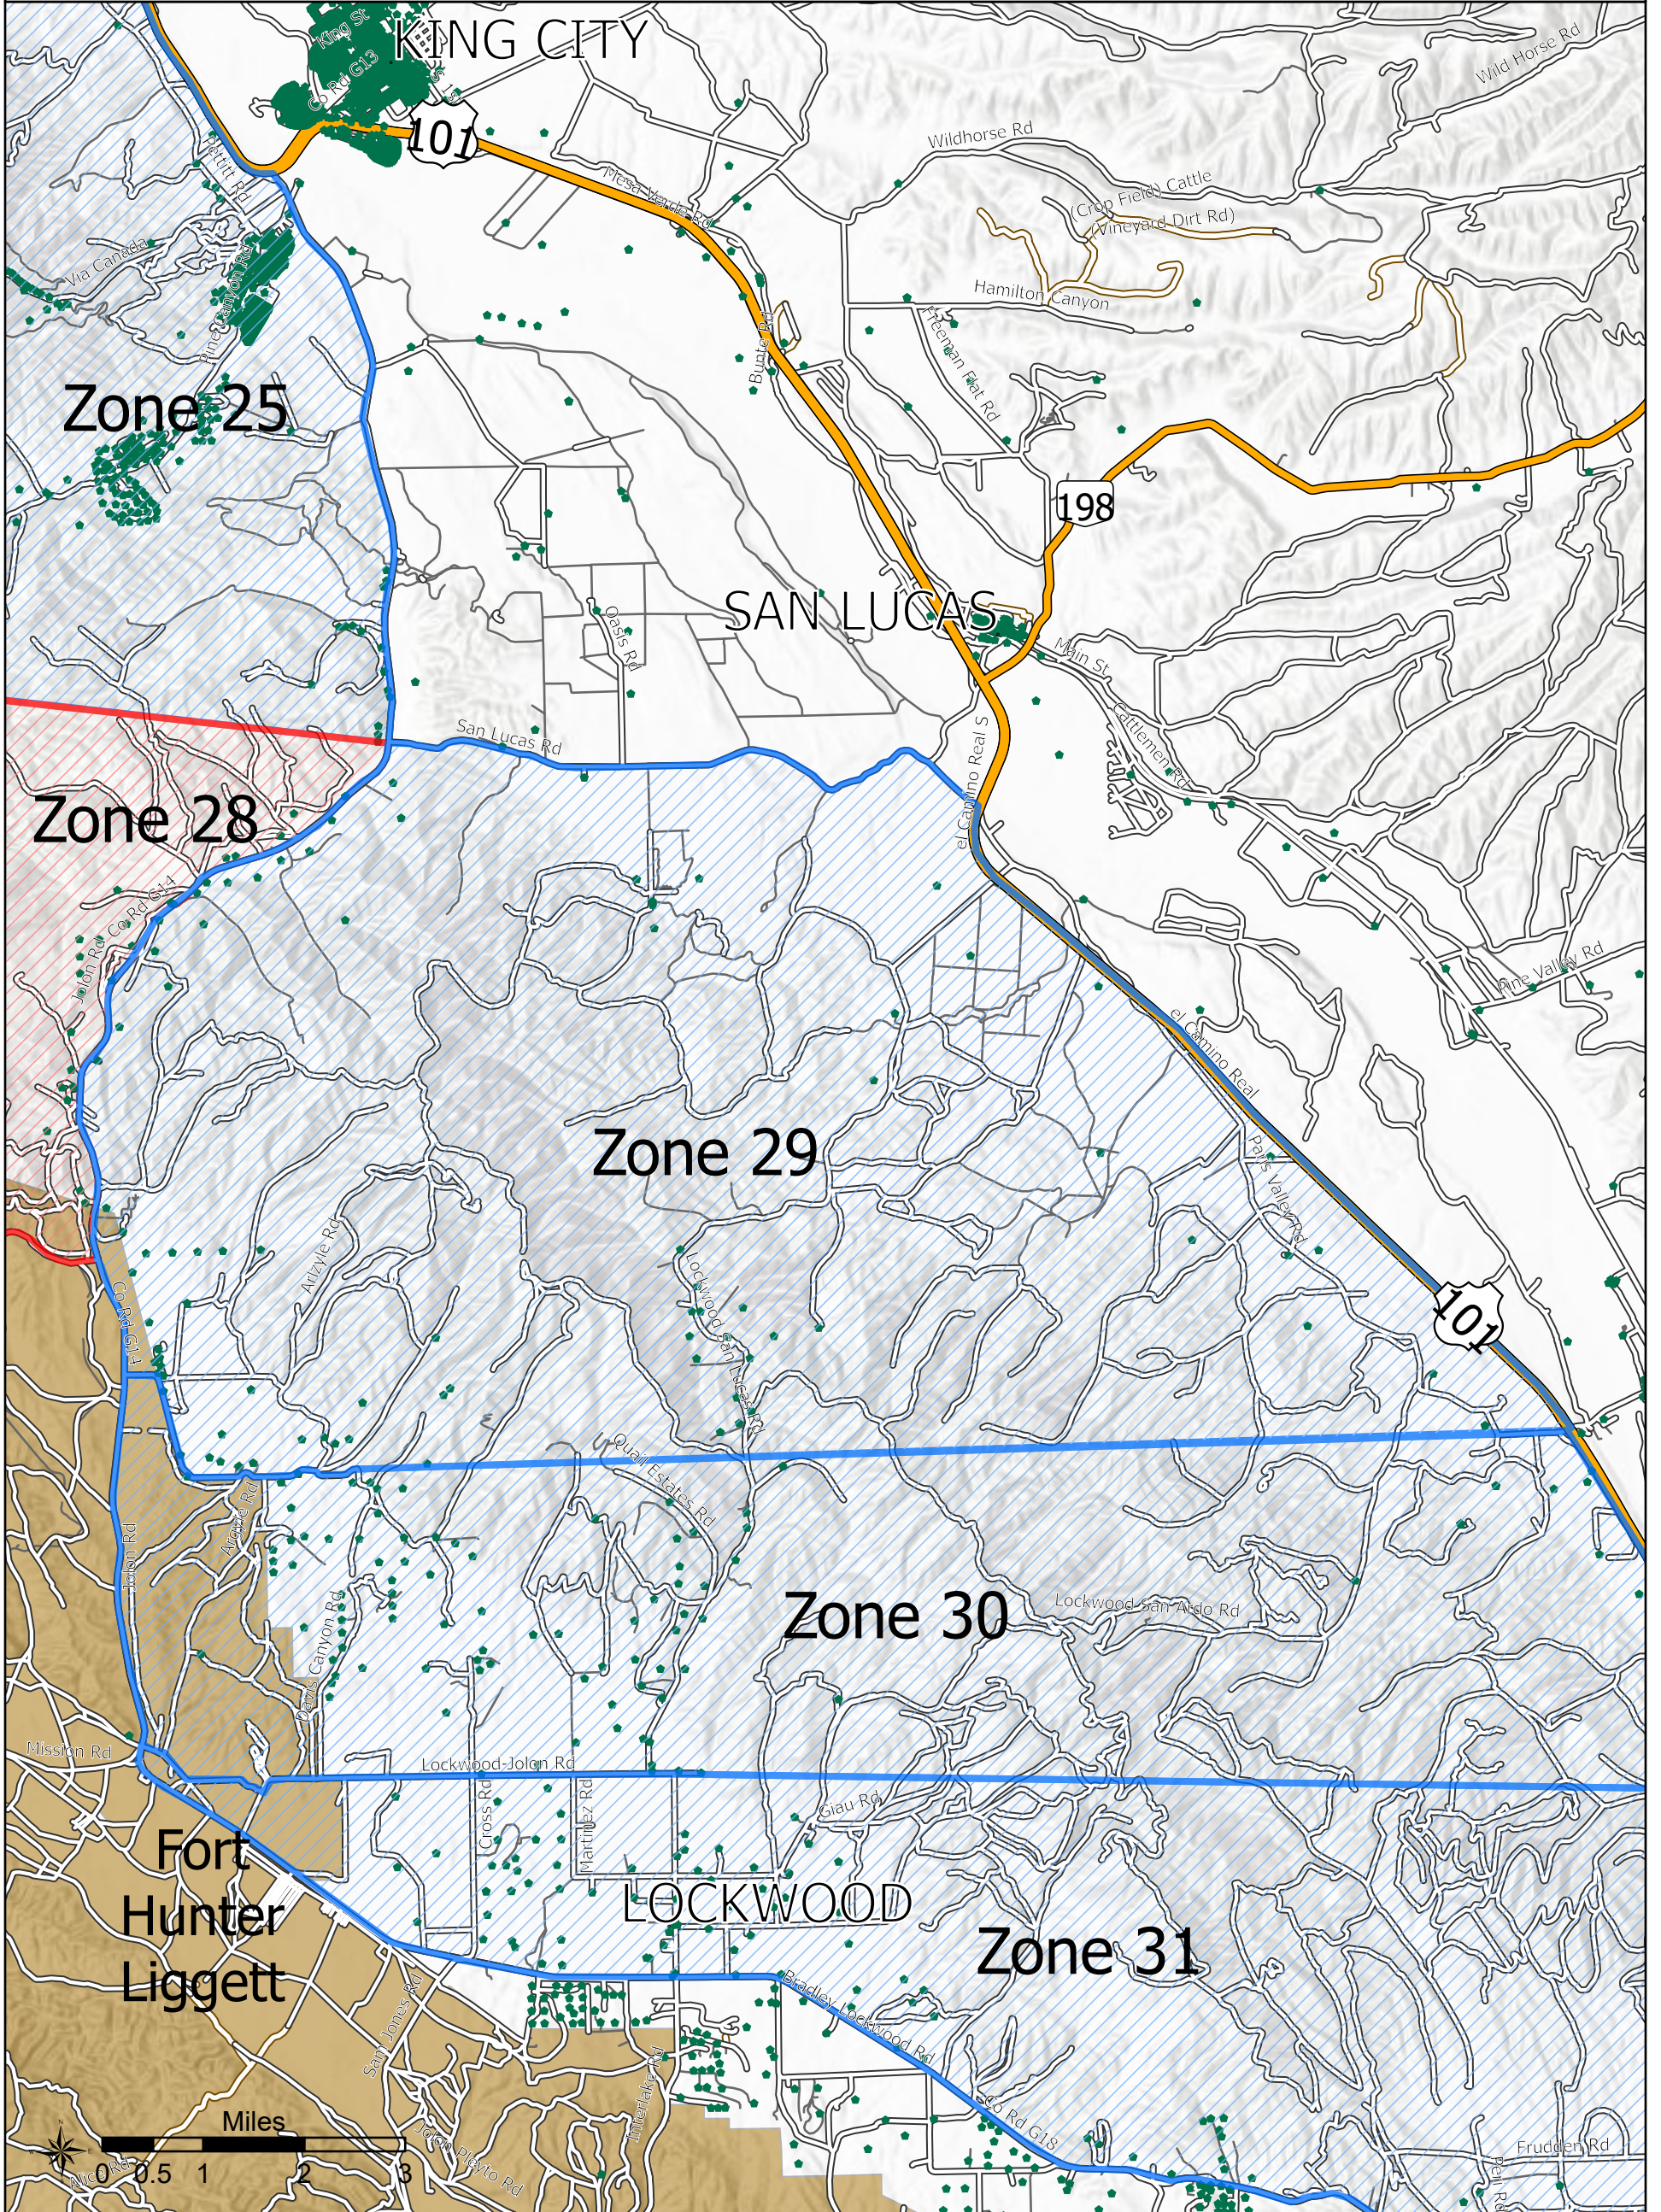

# Dolan Fire Evacuation Zones

Zone 14A West

LPF-002428

09/16/2020 Day

119,488 acres at 09/14/2020 1900 Hrs

Zone 14A West Addresses: 24

-  Mandatory
-  Warning
-  Wildfire Daily Fire Perimeter
-  Address locations
-  LPF Trail
-  LPF Roads
-  Fort Hunter Liggett

# Dolan Fire Evacuation Zones

Zone 28

LPF-002428

09/16/2020 Day

119,488 acres at 09/14/2020 1900 Hrs

Zone 28 Addresses: 26

-  Mandatory
-  Warning
-  Wildfire Daily Fire Perimeter
-  Address locations
-  LPF Trail
-  LPF Roads
-  Fort Hunter Liggett

# Dolan Fire Evacuation Zones

Zone 29

LPF-002428

09/16/2020 Day

119,488 acres at 09/14/2020 1900 Hrs

Zone 29 Addresses: 85

-  Mandatory
-  Warning
-  Address locations
-  LPF Trail
-  LPF Roads
-  Fort Hunter Liggett

# Dolan Fire Evacuation Zones

Zone 24

LPF-002428

09/16/2020 Day

119,488 acres at 09/14/2020 1900 Hrs

Zone 24 Addresses: 133

-  Mandatory
-  Warning
-  Wildfire Daily Fire Perimeter
-  Address locations
-  LPF Trail
-  LPF Roads
-  Fort Hunter Liggett