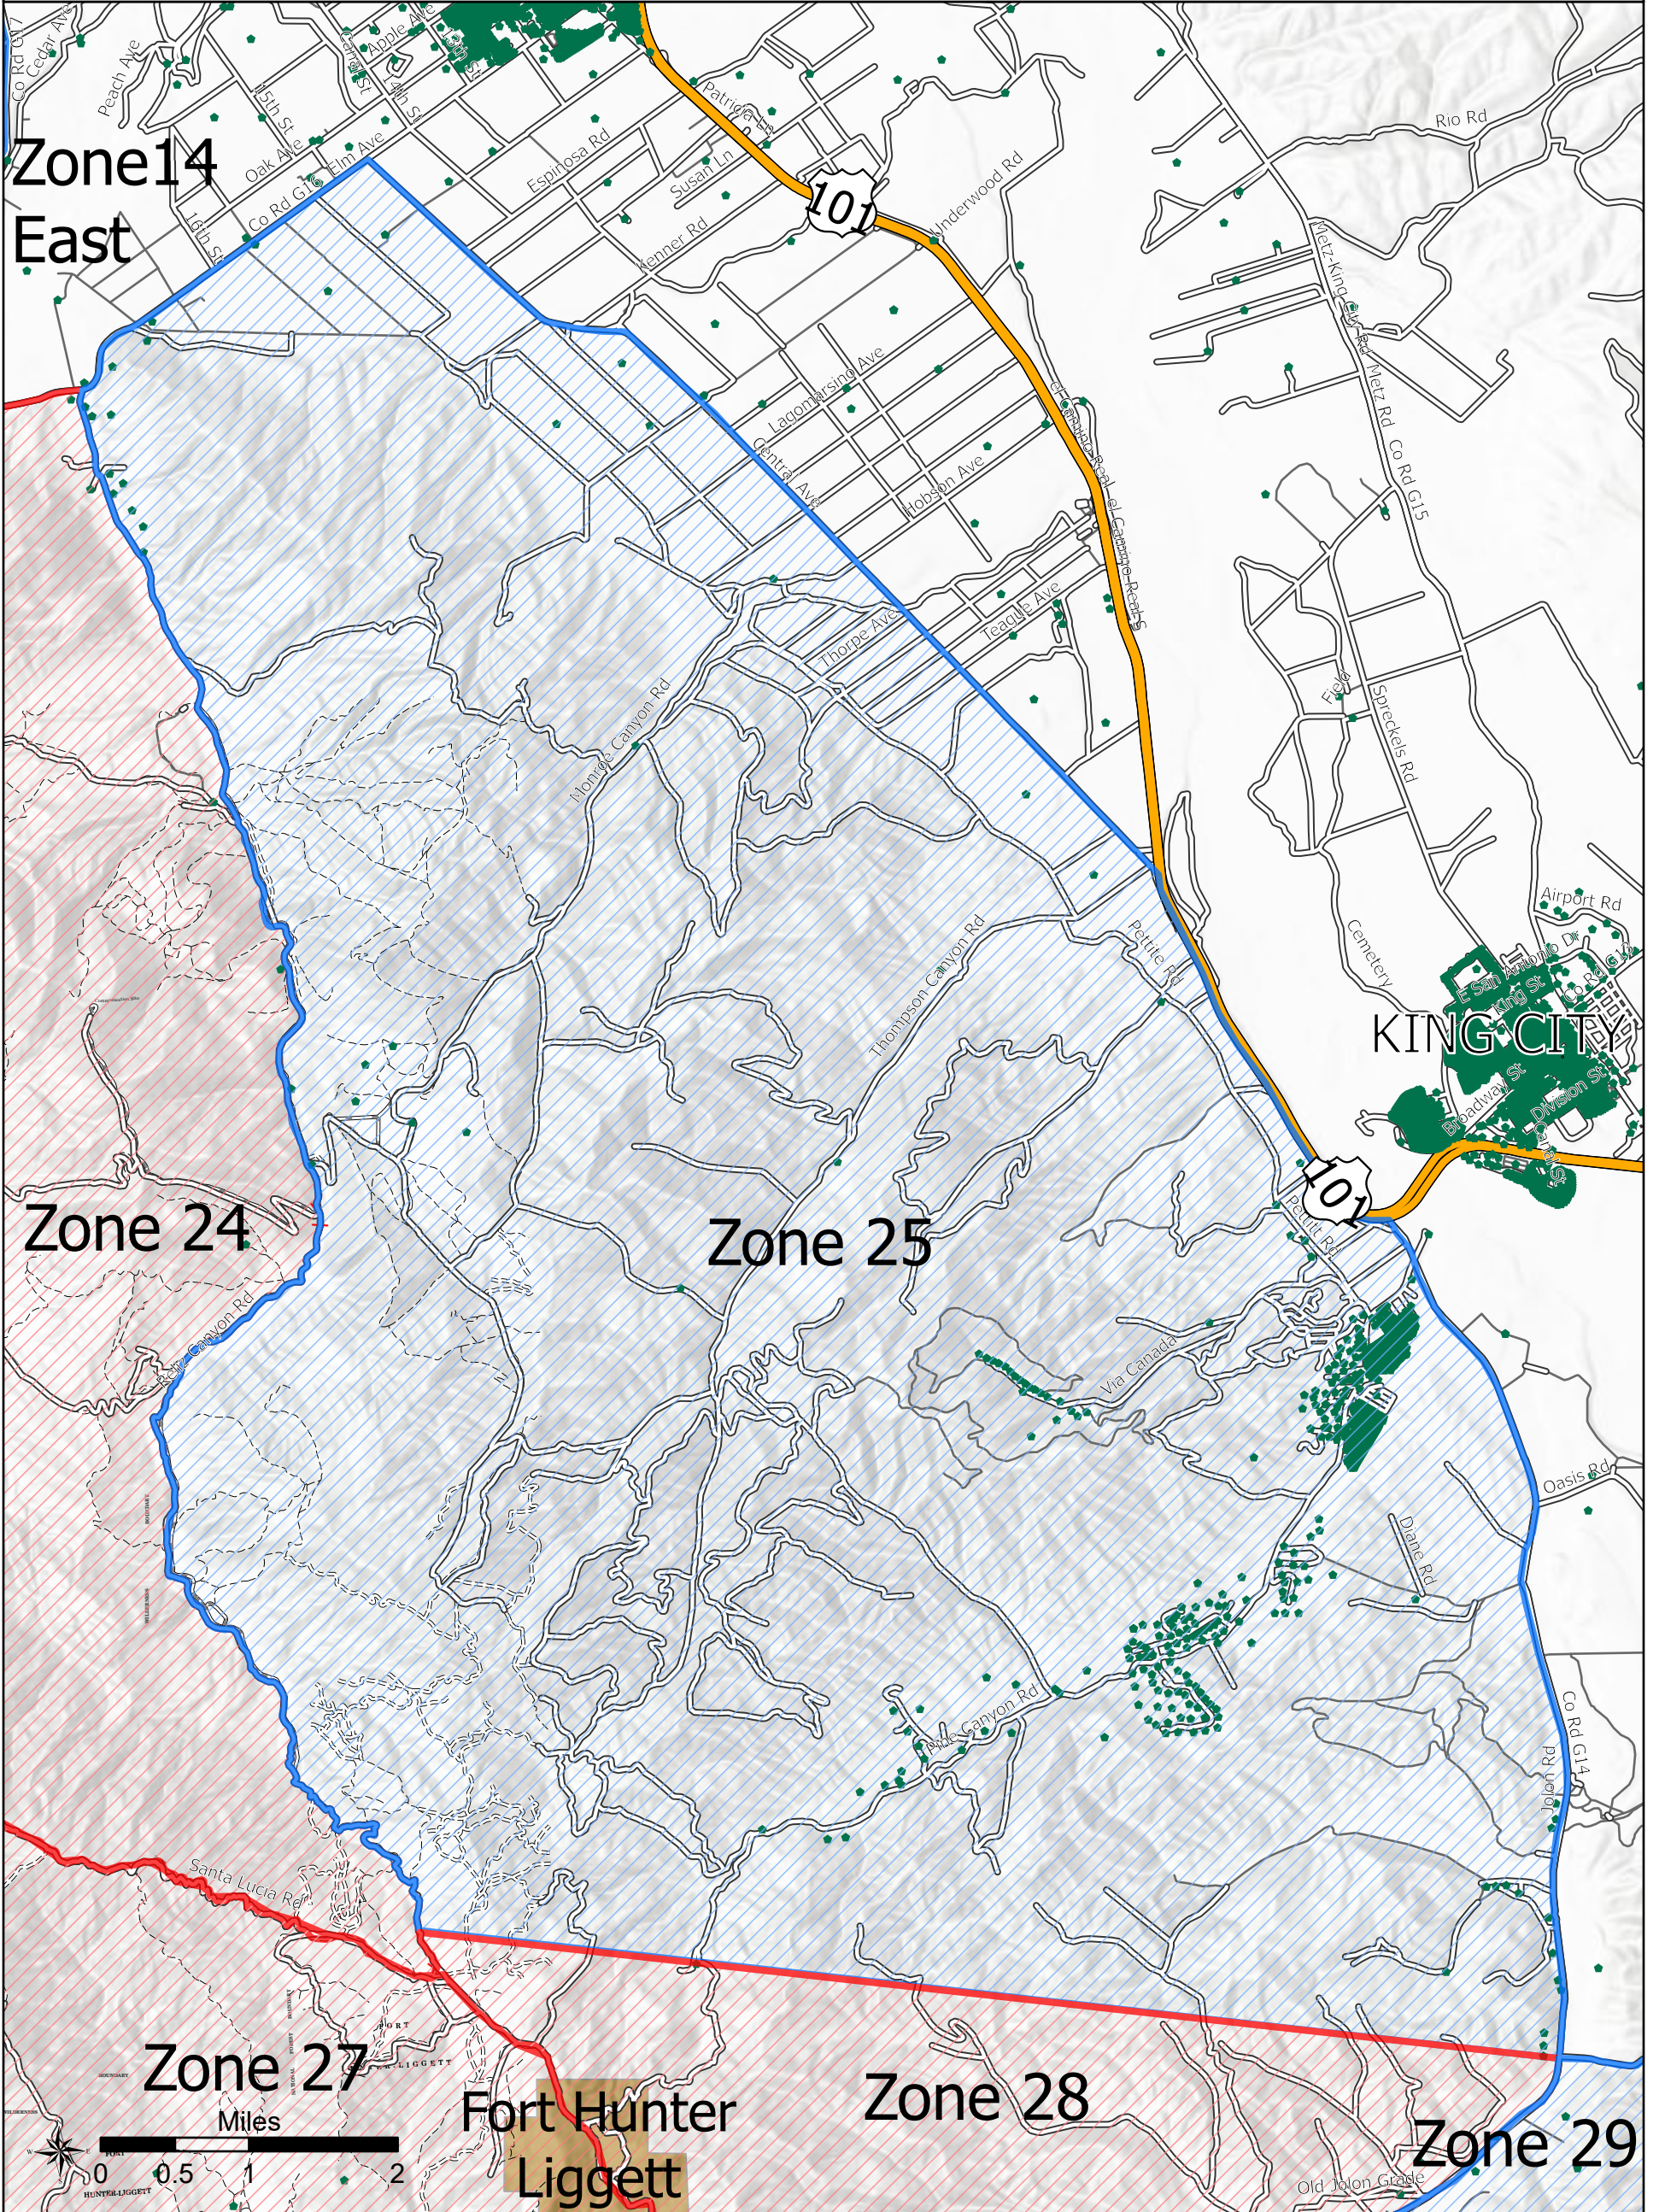

# Dolan Fire Evacuation Zones

Zone 24

LPF-002428

09/16/2020 Day

119,488 acres at 09/14/2020 1900 Hrs

Zone 24 Addresses: 133

-  Mandatory
-  Warning
-  Wildfire Daily Fire Perimeter
-  Address locations
-  LPF Trail
-  LPF Roads
-  Fort Hunter Liggett

# Dolan Fire Evacuation Zones

Zone 25

LPF-002428

09/16/2020 Day

119,488 acres at 09/14/2020 1900 Hrs

Zone 25 Addresses: 642

-  Mandatory
-  Warning
-  Address locations
-  LPF Trail
-  LPF Roads
-  Fort Hunter Liggett

# Dolan Fire Evacuation Zones

Zone 26

LPF-002428

09/16/2020 Day

119,488 acres at 09/14/2020 1900 Hrs

Zone 26 Addresses: 45

-  Mandatory
-  Warning
-  Wildfire Daily Fire Perimeter
-  Address locations
-  LPF Trail
-  LPF Roads
-  Fort Hunter Liggett