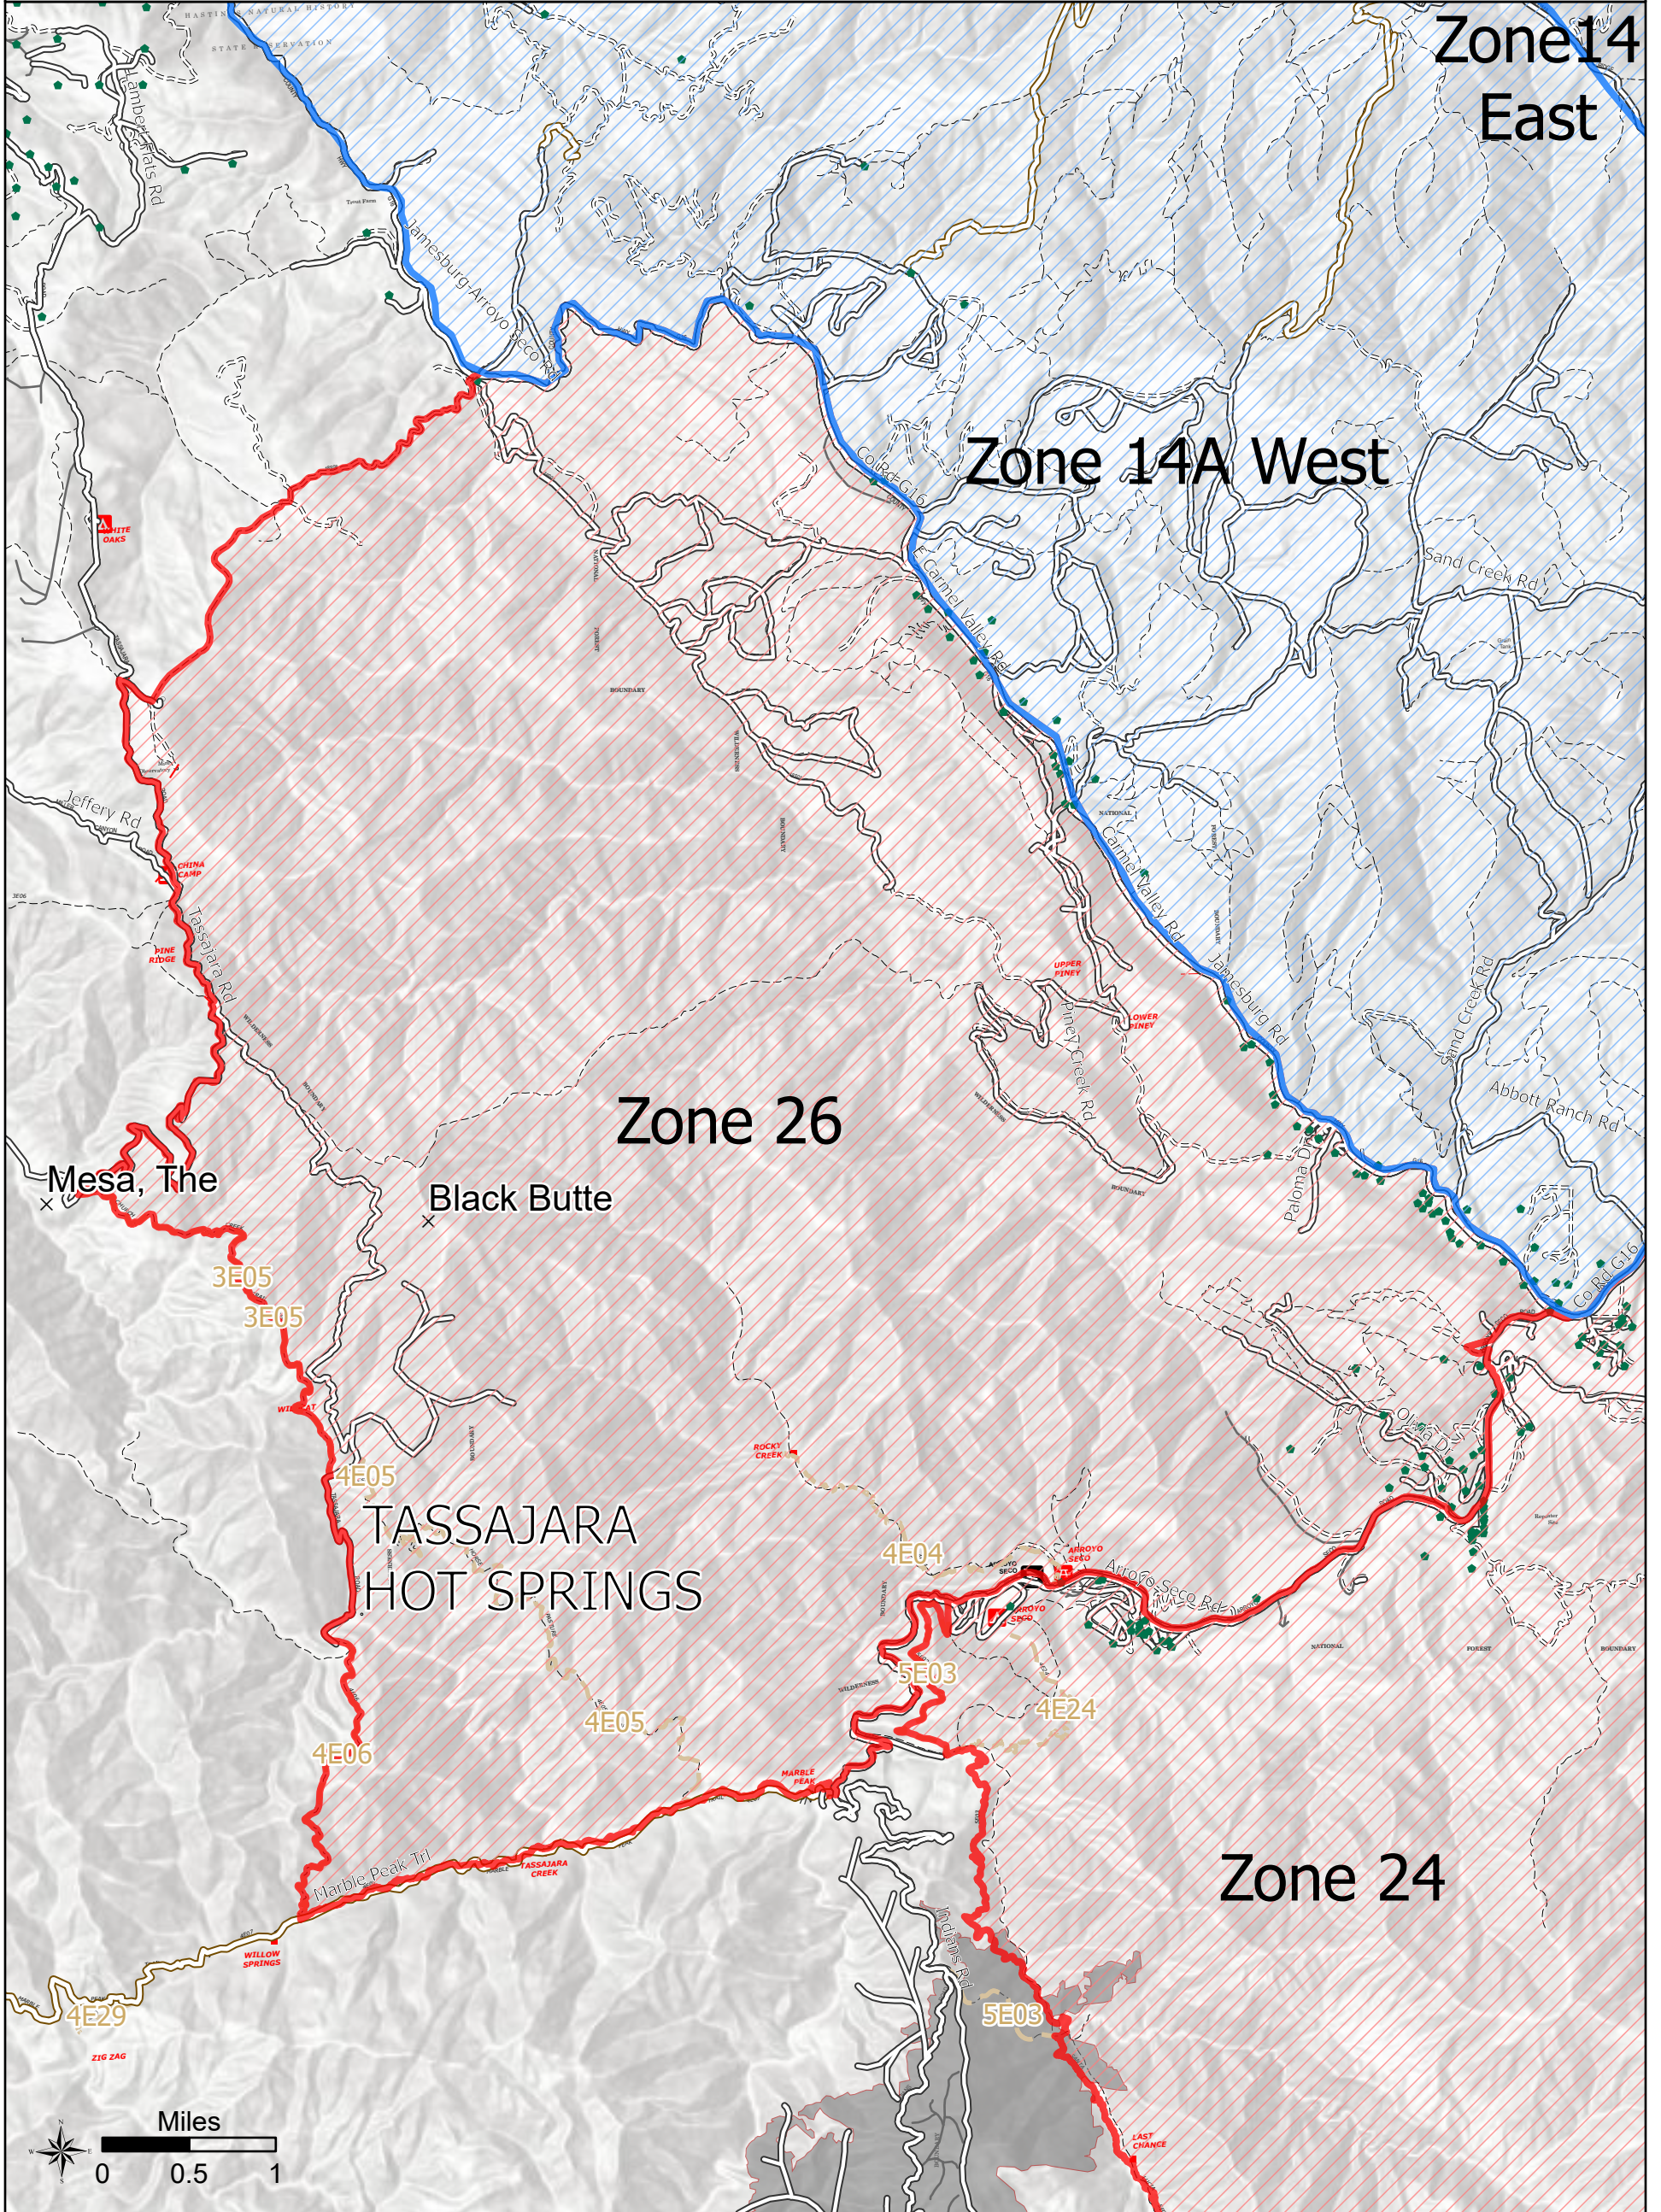

# Dolan Fire Evacuation Zones

Zone 24

LPF-002428

09/16/2020 Day

119,488 acres at 09/14/2020 1900 Hrs

Zone 24 Addresses: 133

-  Mandatory
-  Warning
-  Wildfire Daily Fire Perimeter
-  Address locations
-  LPF Trail
-  LPF Roads
-  Fort Hunter Liggett

# Dolan Fire Evacuation Zones

Zone 26

LPF-002428

09/16/2020 Day

119,488 acres at 09/14/2020 1900 Hrs

Zone 26 Addresses: 45

-  Mandatory
-  Warning
-  Wildfire Daily Fire Perimeter
-  Address locations
-  LPF Trail
-  LPF Roads
-  Fort Hunter Liggett

# Dolan Fire Evacuation Zones

Zone 30

LPF-002428

09/16/2020 Day

119,488 acres at 09/14/2020 1900 Hrs

Zone 30 Addresses: 106

-  Mandatory
-  Warning
-  Address locations
-  LPF Trail
-  LPF Roads
-  Fort Hunter Liggett