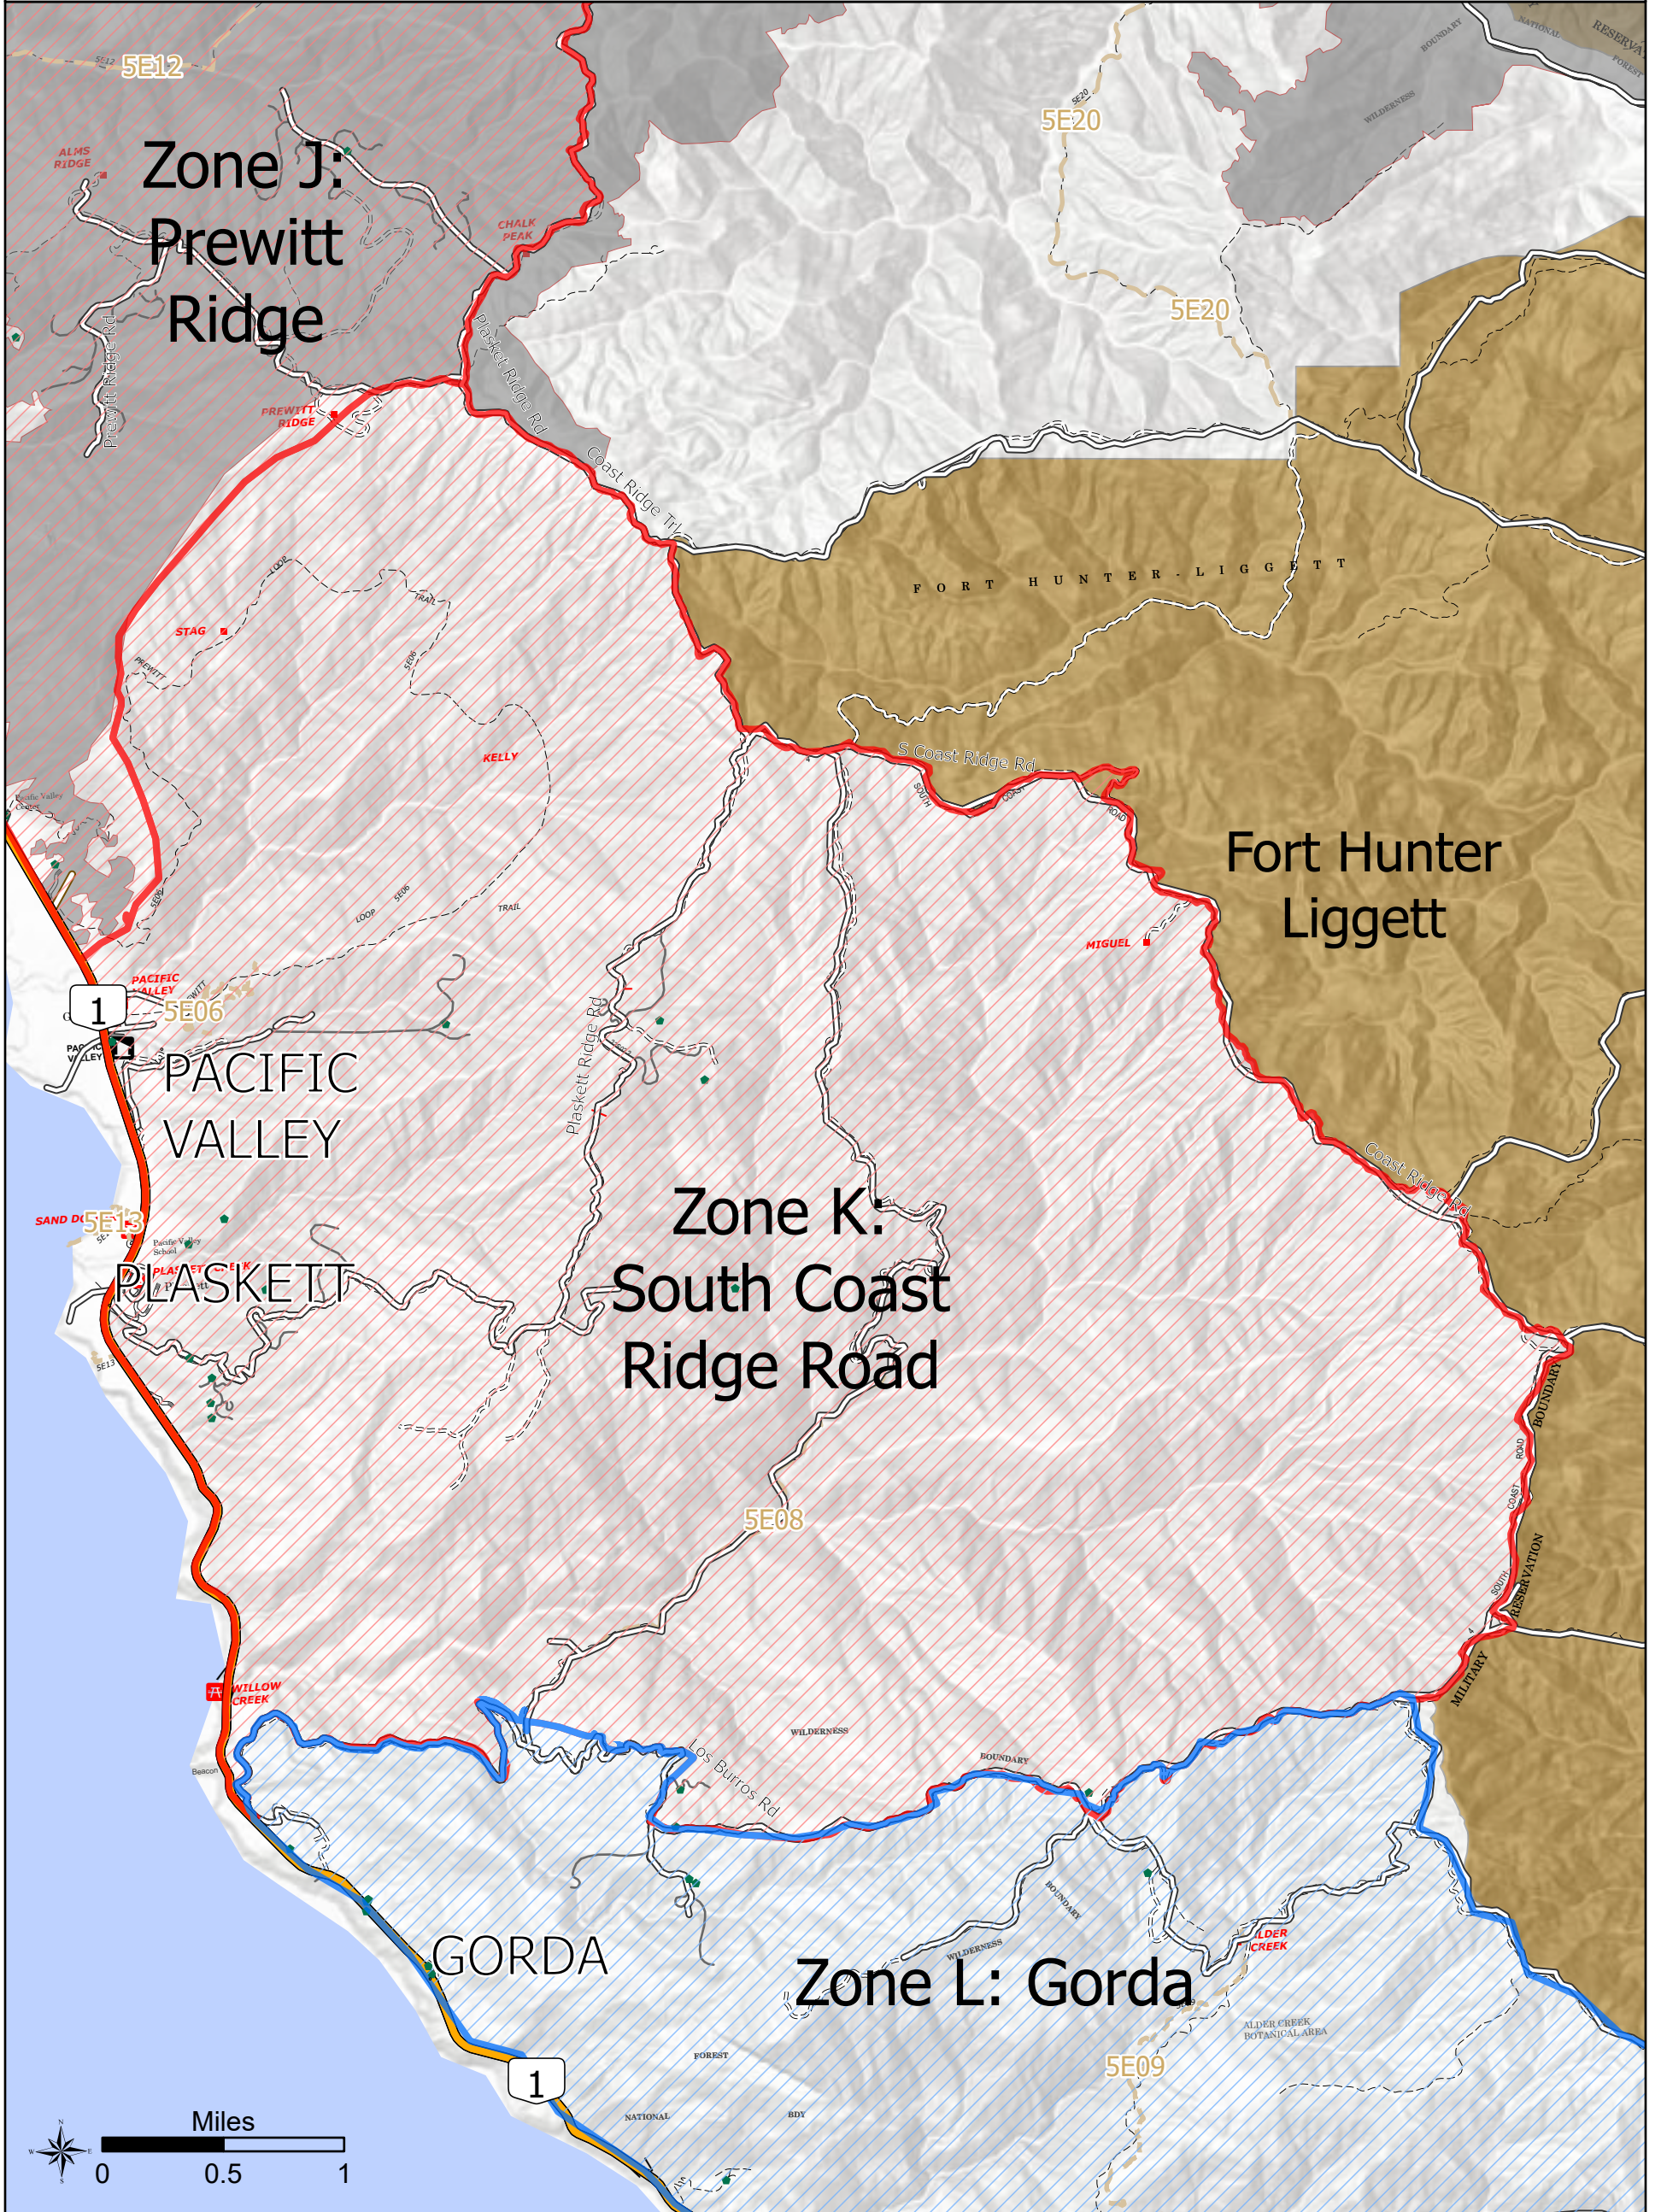

# Dolan Fire Evacuation Zones

Zone J: Prewitt Ridge

LPF-002428

09/16/2020 Day

119,488 acres at 09/14/2020 1900 Hrs

Zone J: Prewitt Ridge Addresses: 6

-  Mandatory
-  Warning
-  Wildfire Daily Fire Perimeter
-  Address locations
-  LPF Trail
-  LPF Roads
-  Fort Hunter Liggett

# Dolan Fire Evacuation Zones

Zone K: South Coast Ridge Road

LPF-002428

09/16/2020 Day

119,488 acres at 09/14/2020 1900 Hrs

Zone K: South Coast Ridge Road Addresses: 15

-  Mandatory
-  Warning
-  Wildfire Daily Fire Perimeter
-  Address locations
-  LPF Trail
-  LPF Roads
-  Fort Hunter Liggett

# Dolan Fire Evacuation Zones

Zone L: Gorda

LPF-002428

09/16/2020 Day

119,488 acres at 09/14/2020 1900 Hrs

Zone L: Gorda Addresses: 23

-  Mandatory
-  Warning
-  Wildfire Daily Fire Perimeter
-  Address locations
-  LPF Trail
-  LPF Roads
-  Fort Hunter Liggett