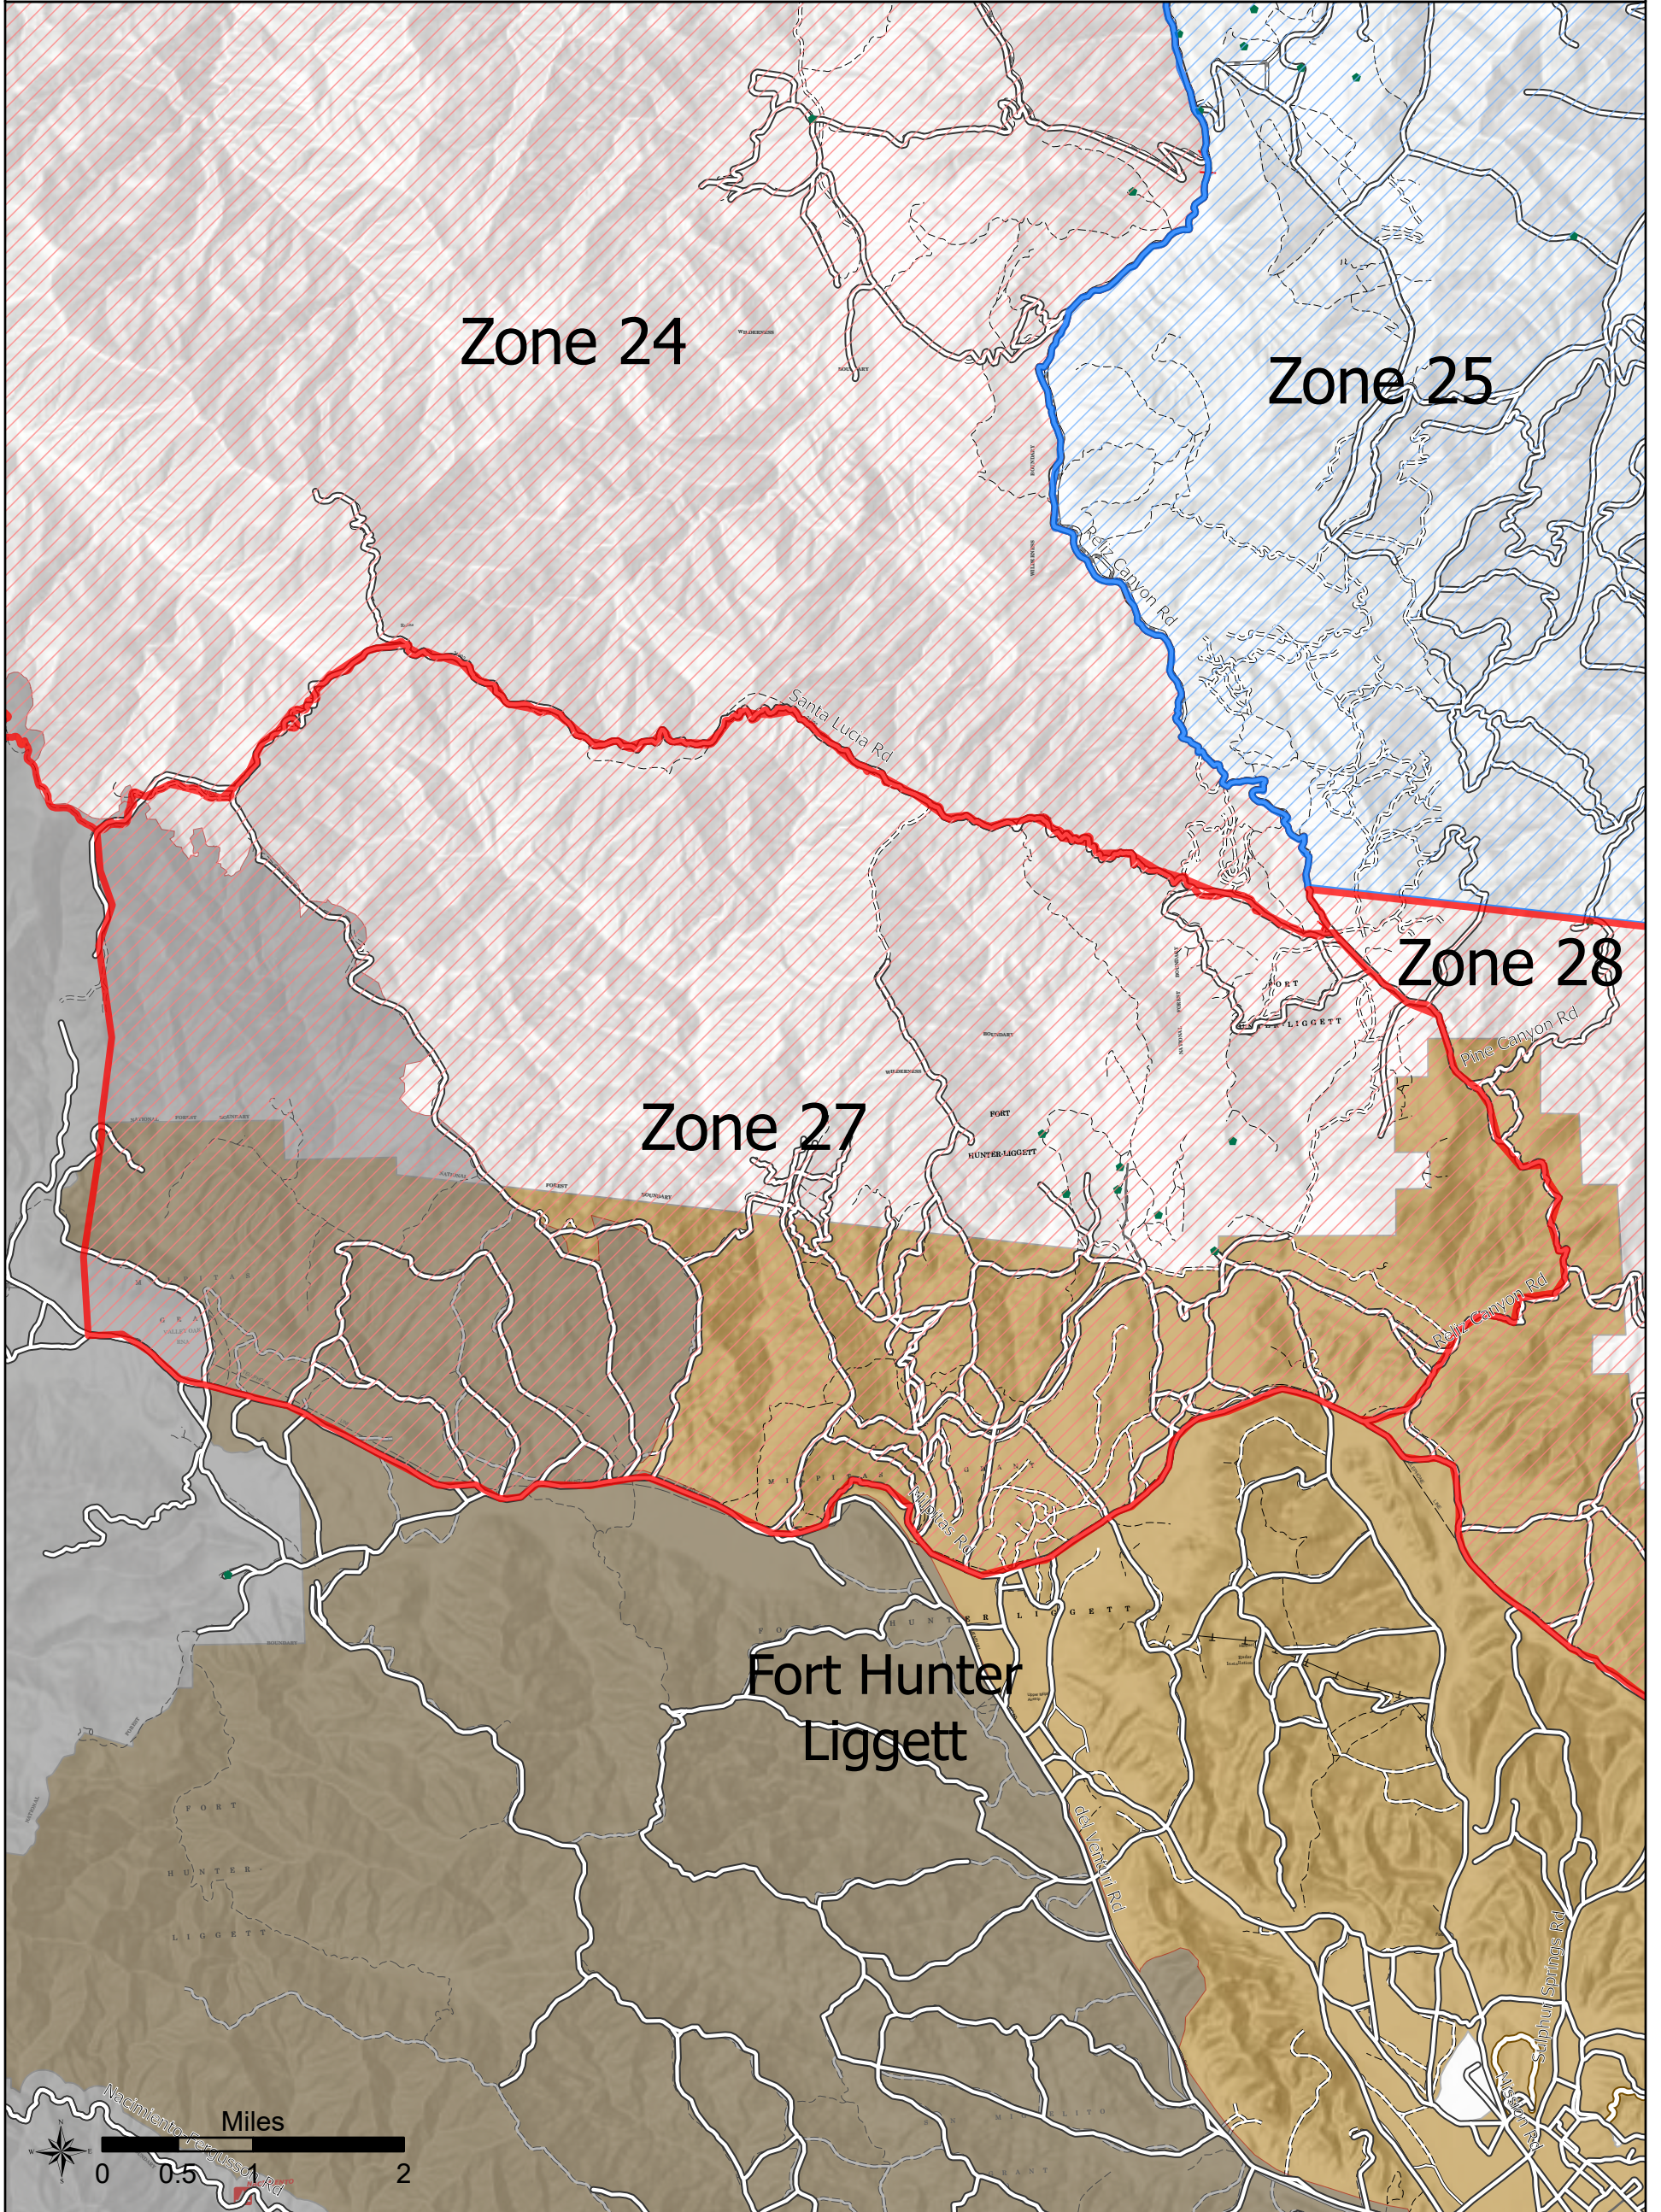

# Dolan Fire Evacuation Zones

Zone 14A West

LPF-002428

09/16/2020 Day

119,488 acres at 09/14/2020 1900 Hrs

Zone 14A West Addresses: 24

-  Mandatory
-  Warning
-  Wildfire Daily Fire Perimeter
-  Address locations
-  LPF Trail
-  LPF Roads
-  Fort Hunter Liggett

# Dolan Fire Evacuation Zones

Zone 27

LPF-002428

09/16/2020 Day

119,488 acres at 09/14/2020 1900 Hrs

Zone 27 Addresses: 7

-  Mandatory
-  Warning
-  Wildfire Daily Fire Perimeter
-  Address locations
-  LPF Trail
-  LPF Roads
-  Fort Hunter Liggett

# Dolan Fire Evacuation Zones

Zone 28

LPF-002428

09/16/2020 Day

119,488 acres at 09/14/2020 1900 Hrs

Zone 28 Addresses: 26

-  Mandatory
-  Warning
-  Wildfire Daily Fire Perimeter
-  Address locations
-  LPF Trail
-  LPF Roads
-  Fort Hunter Liggett

# Dolan Fire Evacuation Zones

Zone 24

LPF-002428

09/16/2020 Day

119,488 acres at 09/14/2020 1900 Hrs

Zone 24 Addresses: 133

-  Mandatory
-  Warning
-  Wildfire Daily Fire Perimeter
-  Address locations
-  LPF Trail
-  LPF Roads
-  Fort Hunter Liggett