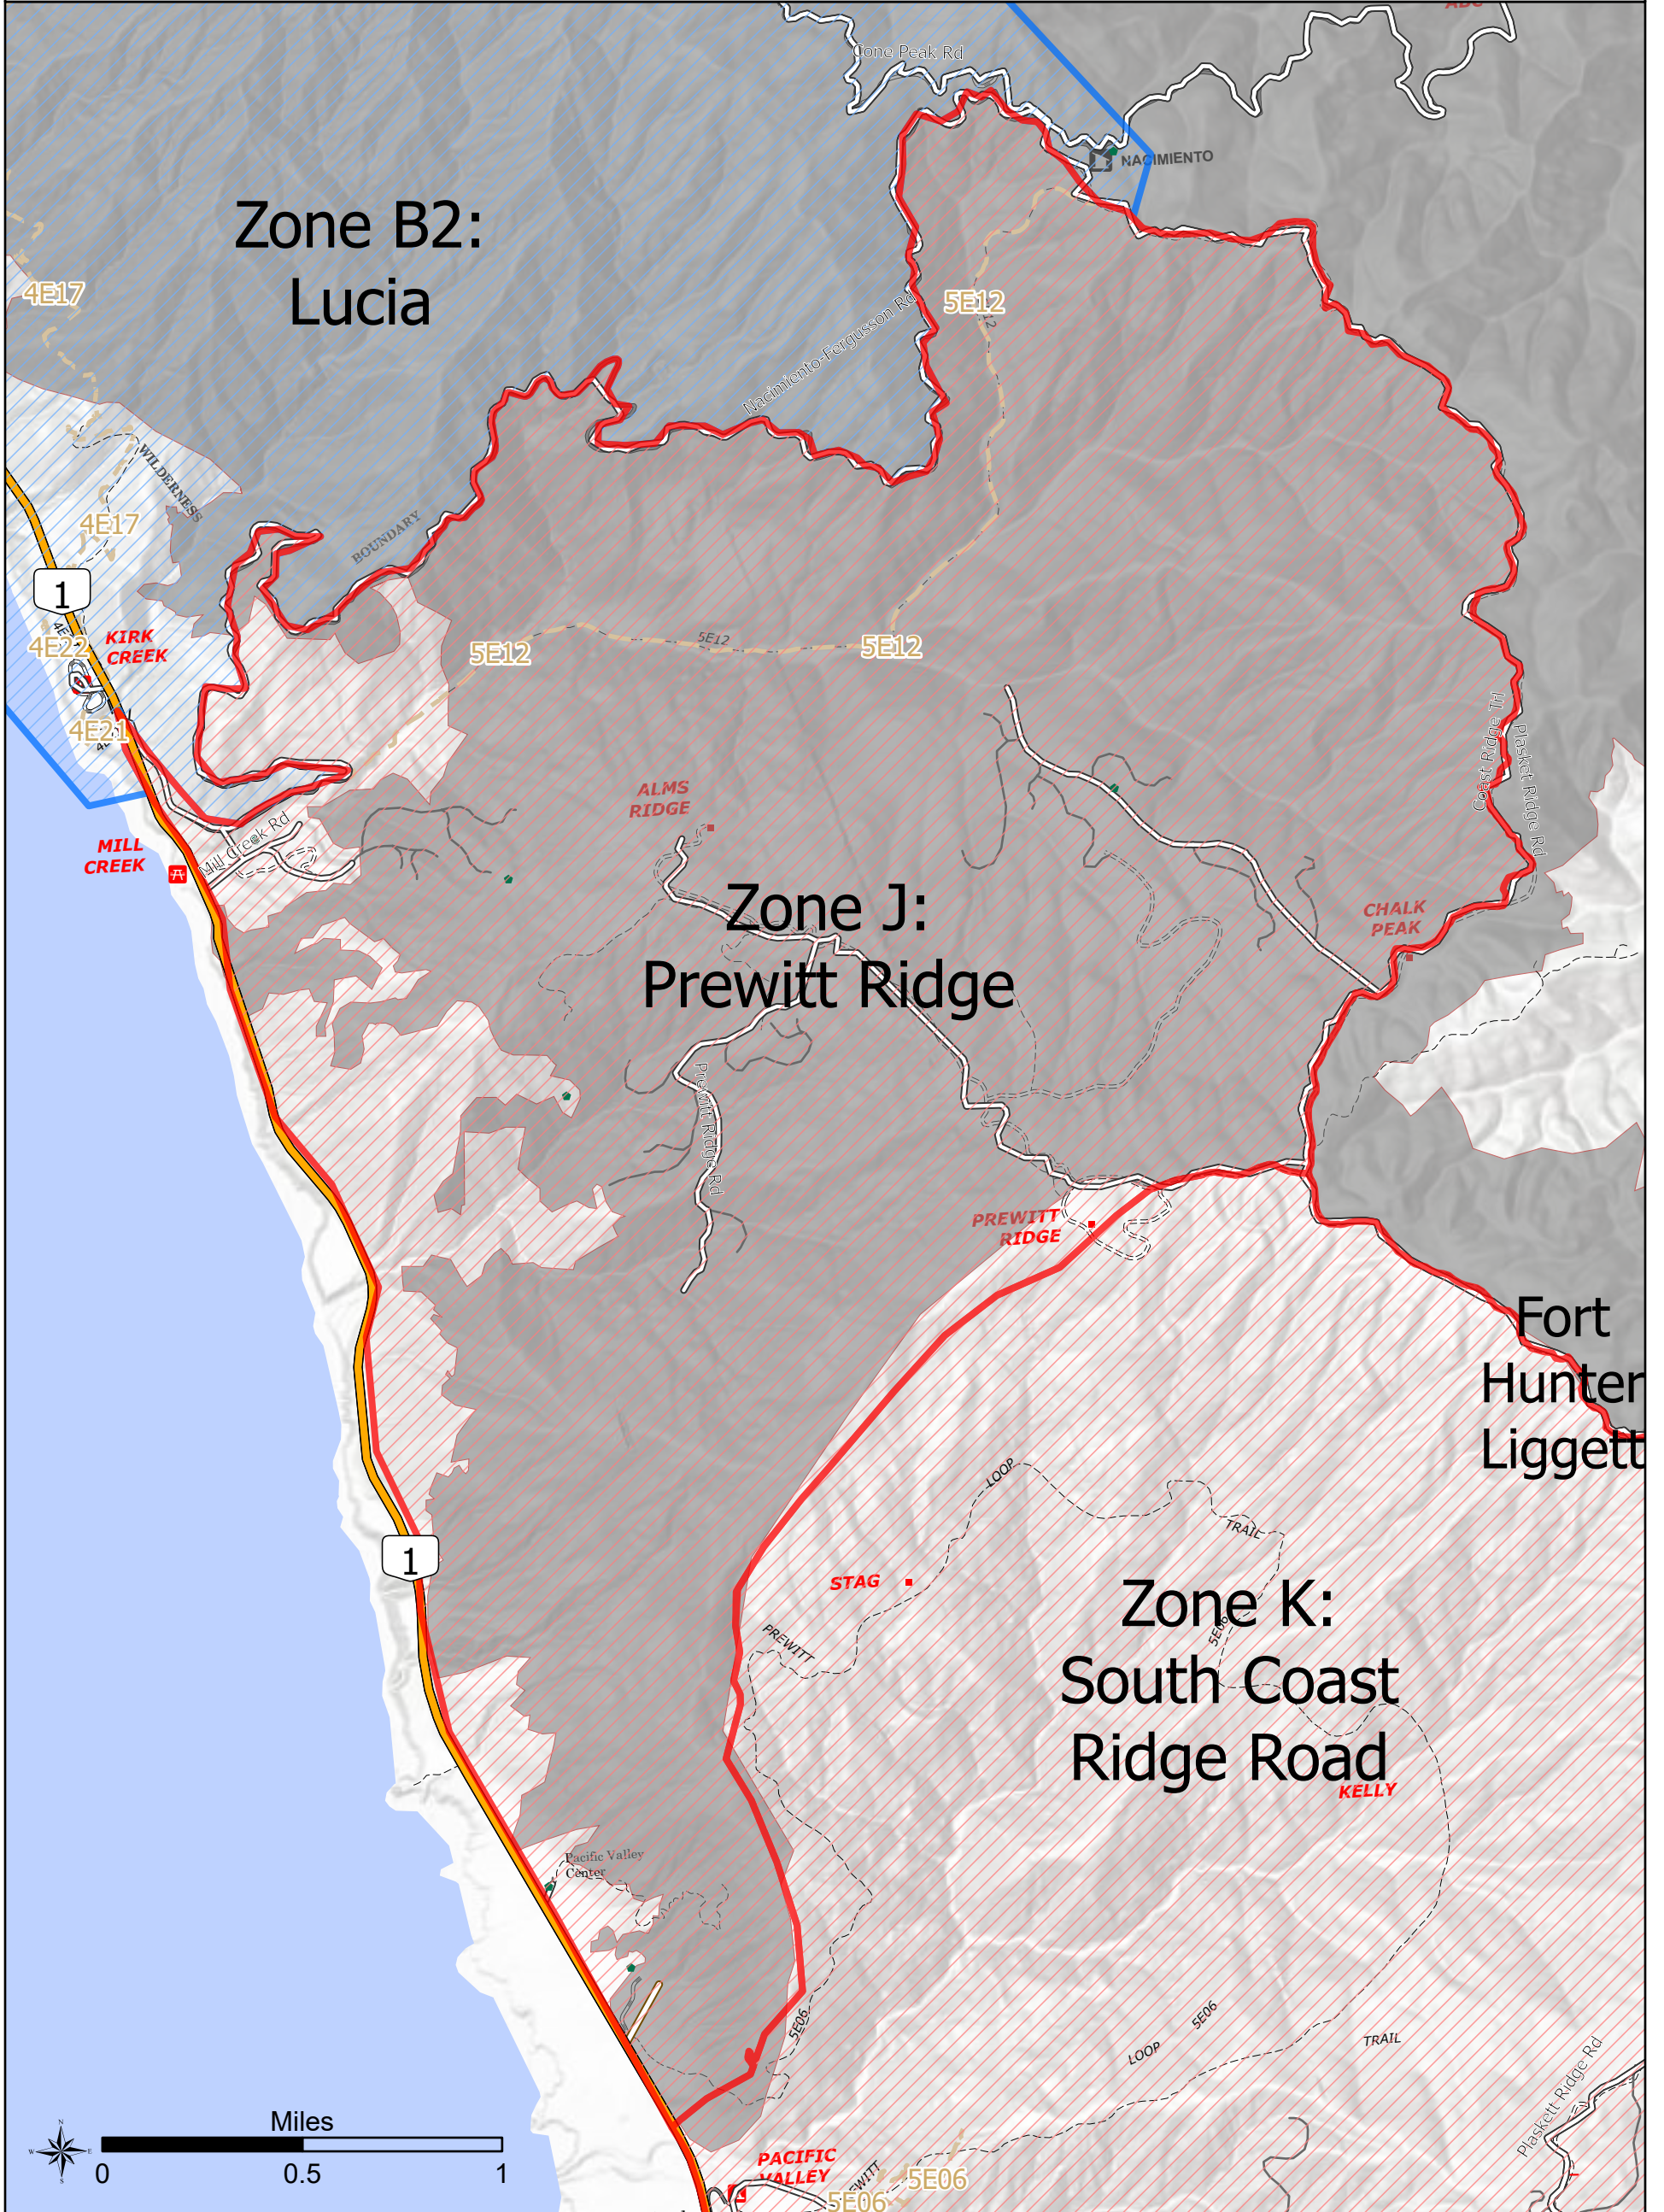

Dolan Fire Evacuation Zones

Zone B2: Lucia

LPF-002428

09/17/2020 Day

122,307 acres at 09/16/2020 1000 Hrs

Zone B2: Lucia Addresses: 3

-  Mandatory
-  Warning
-  Wildfire Daily Fire Perimeter
-  Address locations
-  LPF Trail
-  LPF Roads
-  Fort Hunter Liggett

Dolan Fire Evacuation Zones

Zone J: Prewitt Ridge

LPF-002428

09/17/2020 Day

122,307 acres at 09/16/2020 1000 Hrs

Zone J: Prewitt Ridge Addresses: 6

-  Mandatory
-  Warning
-  Wildfire Daily Fire Perimeter
-  Address locations
-  LPF Trail
-  LPF Roads
-  Fort Hunter Liggett

Dolan Fire Evacuation Zones

Zone K: South Coast Ridge Road

LPF-002428

09/17/2020 Day

122,307 acres at 09/16/2020 1000 Hrs

Zone K: South Coast Ridge Road Addresses: 15

-  Mandatory
-  Warning
-  Wildfire Daily Fire Perimeter
-  Address locations
-  LPF Trail
-  LPF Roads
-  Fort Hunter Liggett

Dolan Fire Evacuation Zones

Zone L: Gorda

LPF-002428

09/17/2020 Day

122,307 acres at 09/16/2020 1000 Hrs

Zone L: Gorda Addresses: 23

-  Mandatory
-  Warning
-  Wildfire Daily Fire Perimeter
-  Address locations
-  LPF Trail
-  LPF Roads
-  Fort Hunter Liggett