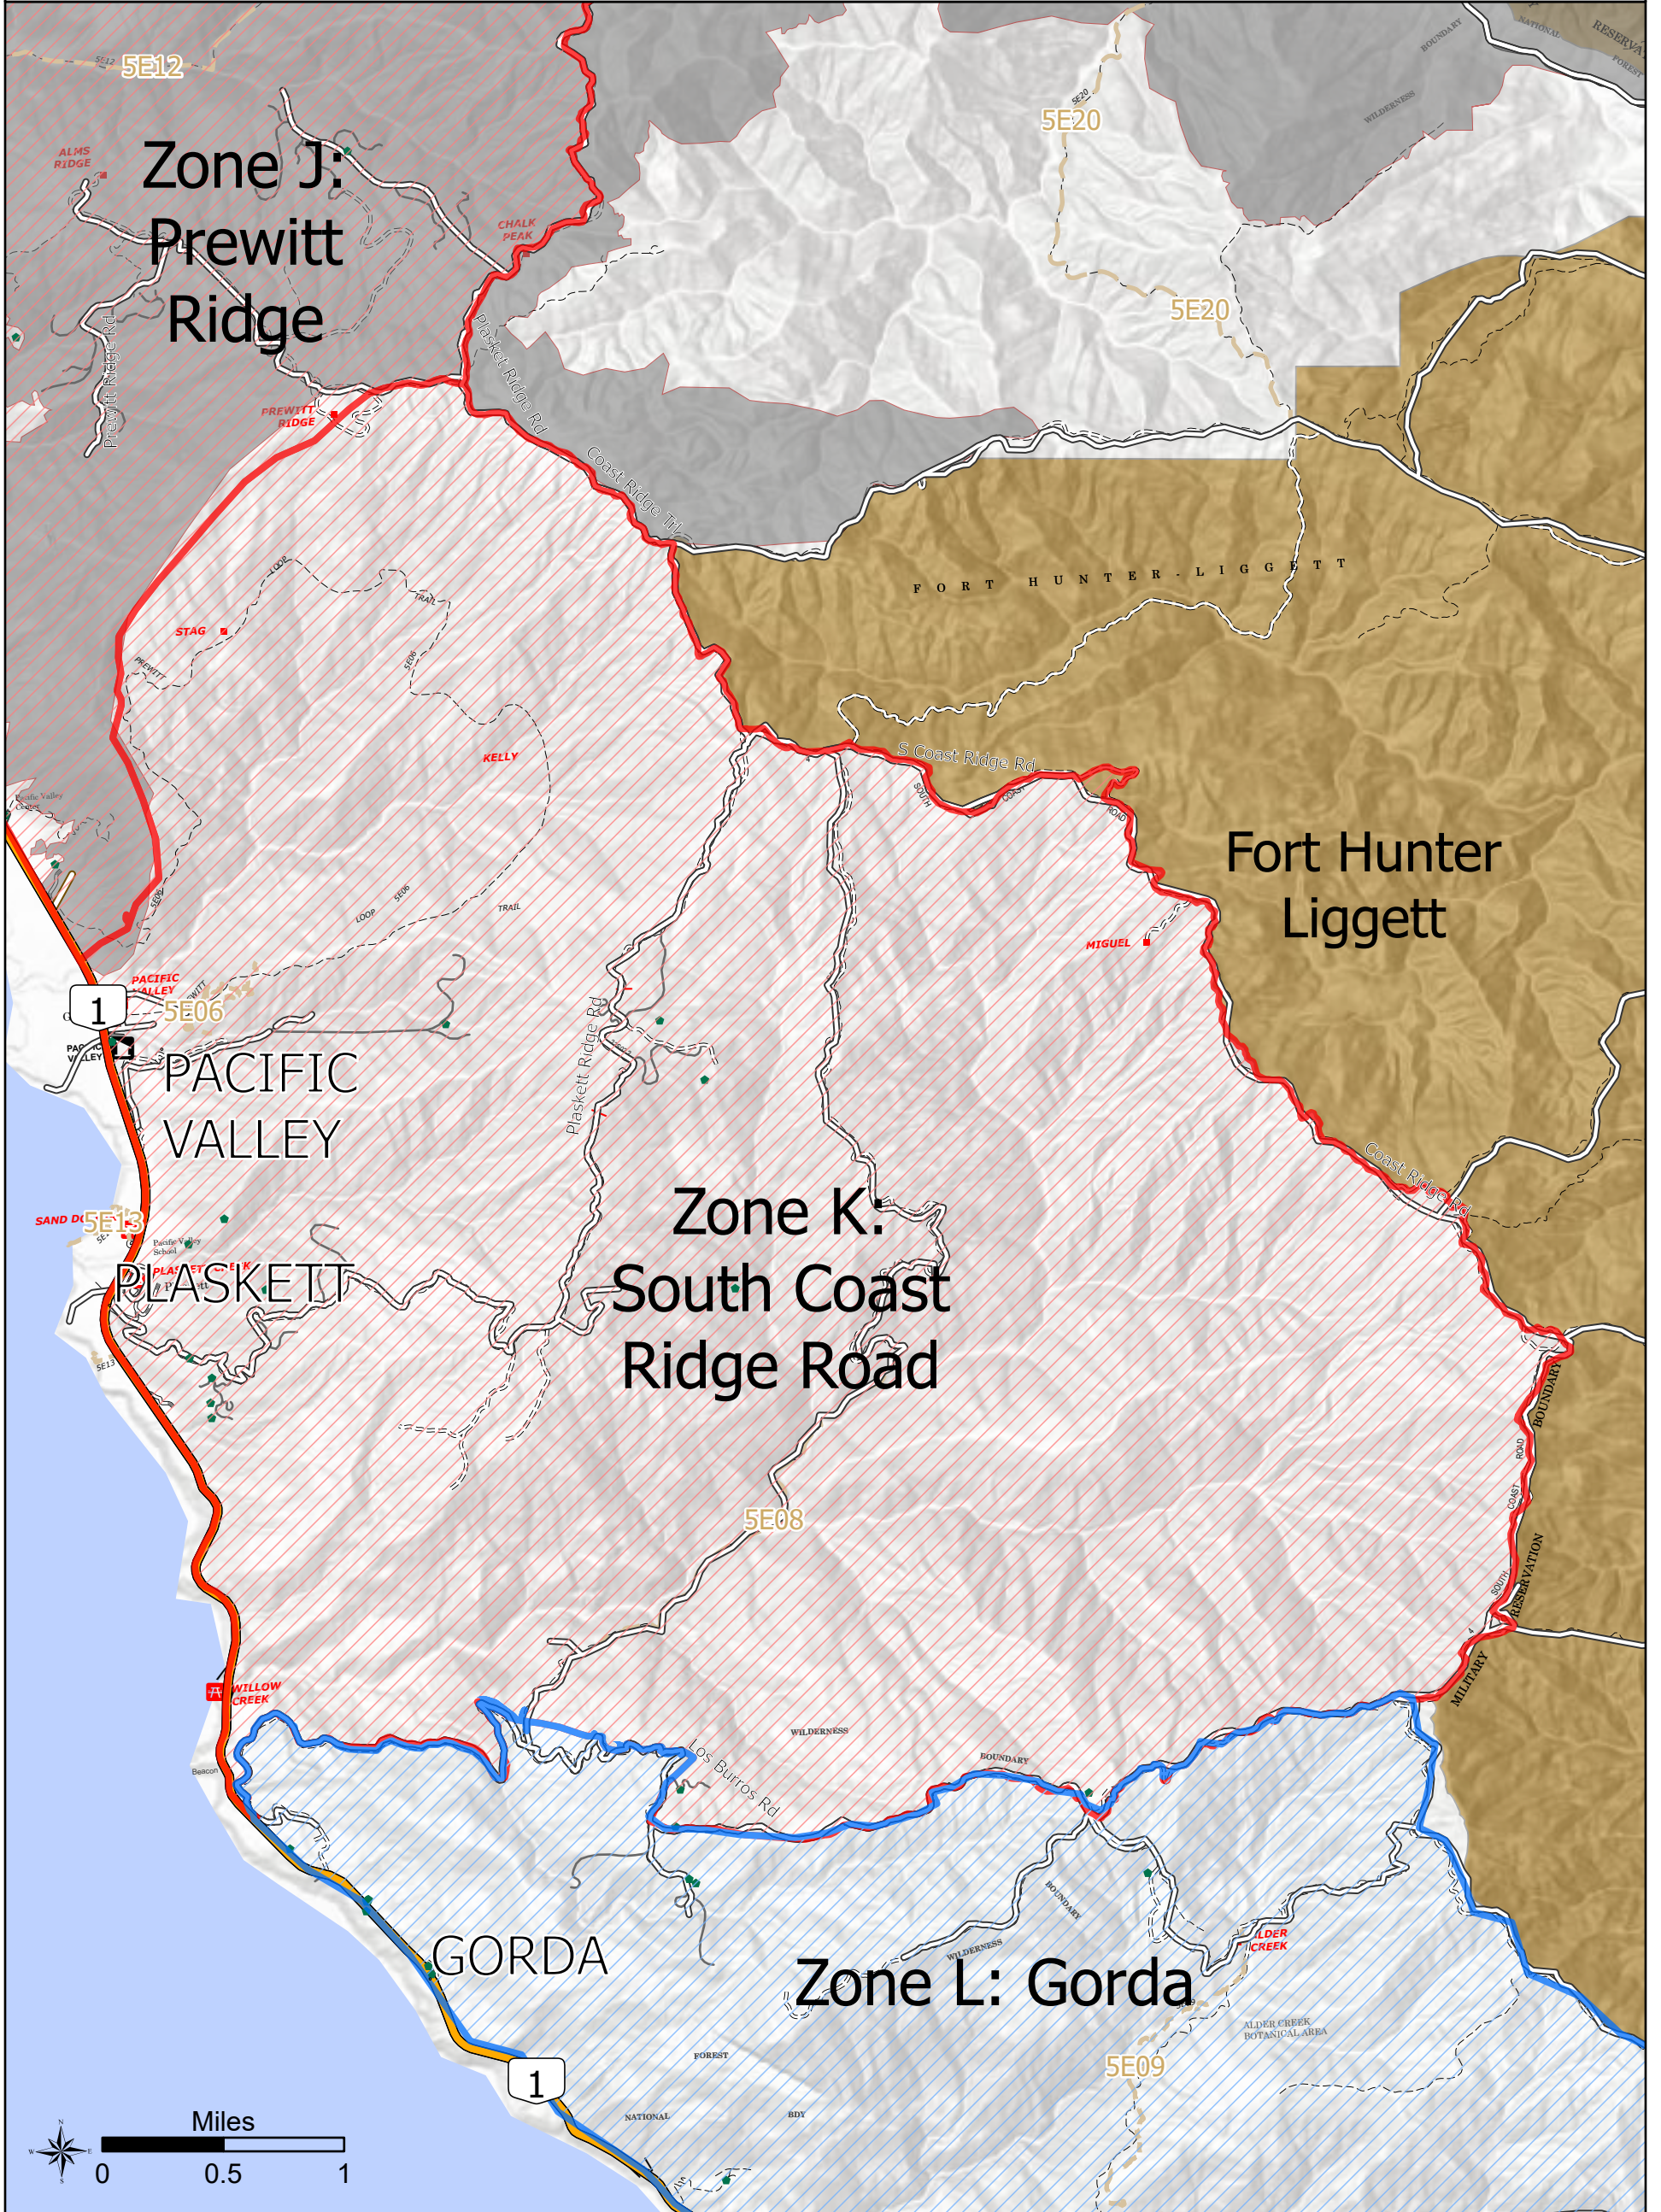

Dolan Fire Evacuation Zones

Zone J: Prewitt Ridge

LPF-002428

09/17/2020 Day

122,307 acres at 09/16/2020 1000 Hrs

Zone J: Prewitt Ridge Addresses: 6

-  Mandatory
-  Warning
-  Wildfire Daily Fire Perimeter
-  Address locations
-  LPF Trail
-  LPF Roads
-  Fort Hunter Liggett

Dolan Fire Evacuation Zones

Zone K: South Coast Ridge Road

LPF-002428

09/17/2020 Day

122,307 acres at 09/16/2020 1000 Hrs

Zone K: South Coast Ridge Road Addresses: 15

-  Mandatory
-  Warning
-  Wildfire Daily Fire Perimeter
-  Address locations
-  LPF Trail
-  LPF Roads
-  Fort Hunter Liggett

Dolan Fire Evacuation Zones

Zone L: Gorda

LPF-002428

09/17/2020 Day

122,307 acres at 09/16/2020 1000 Hrs

Zone L: Gorda Addresses: 23

-  Mandatory
-  Warning
-  Wildfire Daily Fire Perimeter
-  Address locations
-  LPF Trail
-  LPF Roads
-  Fort Hunter Liggett