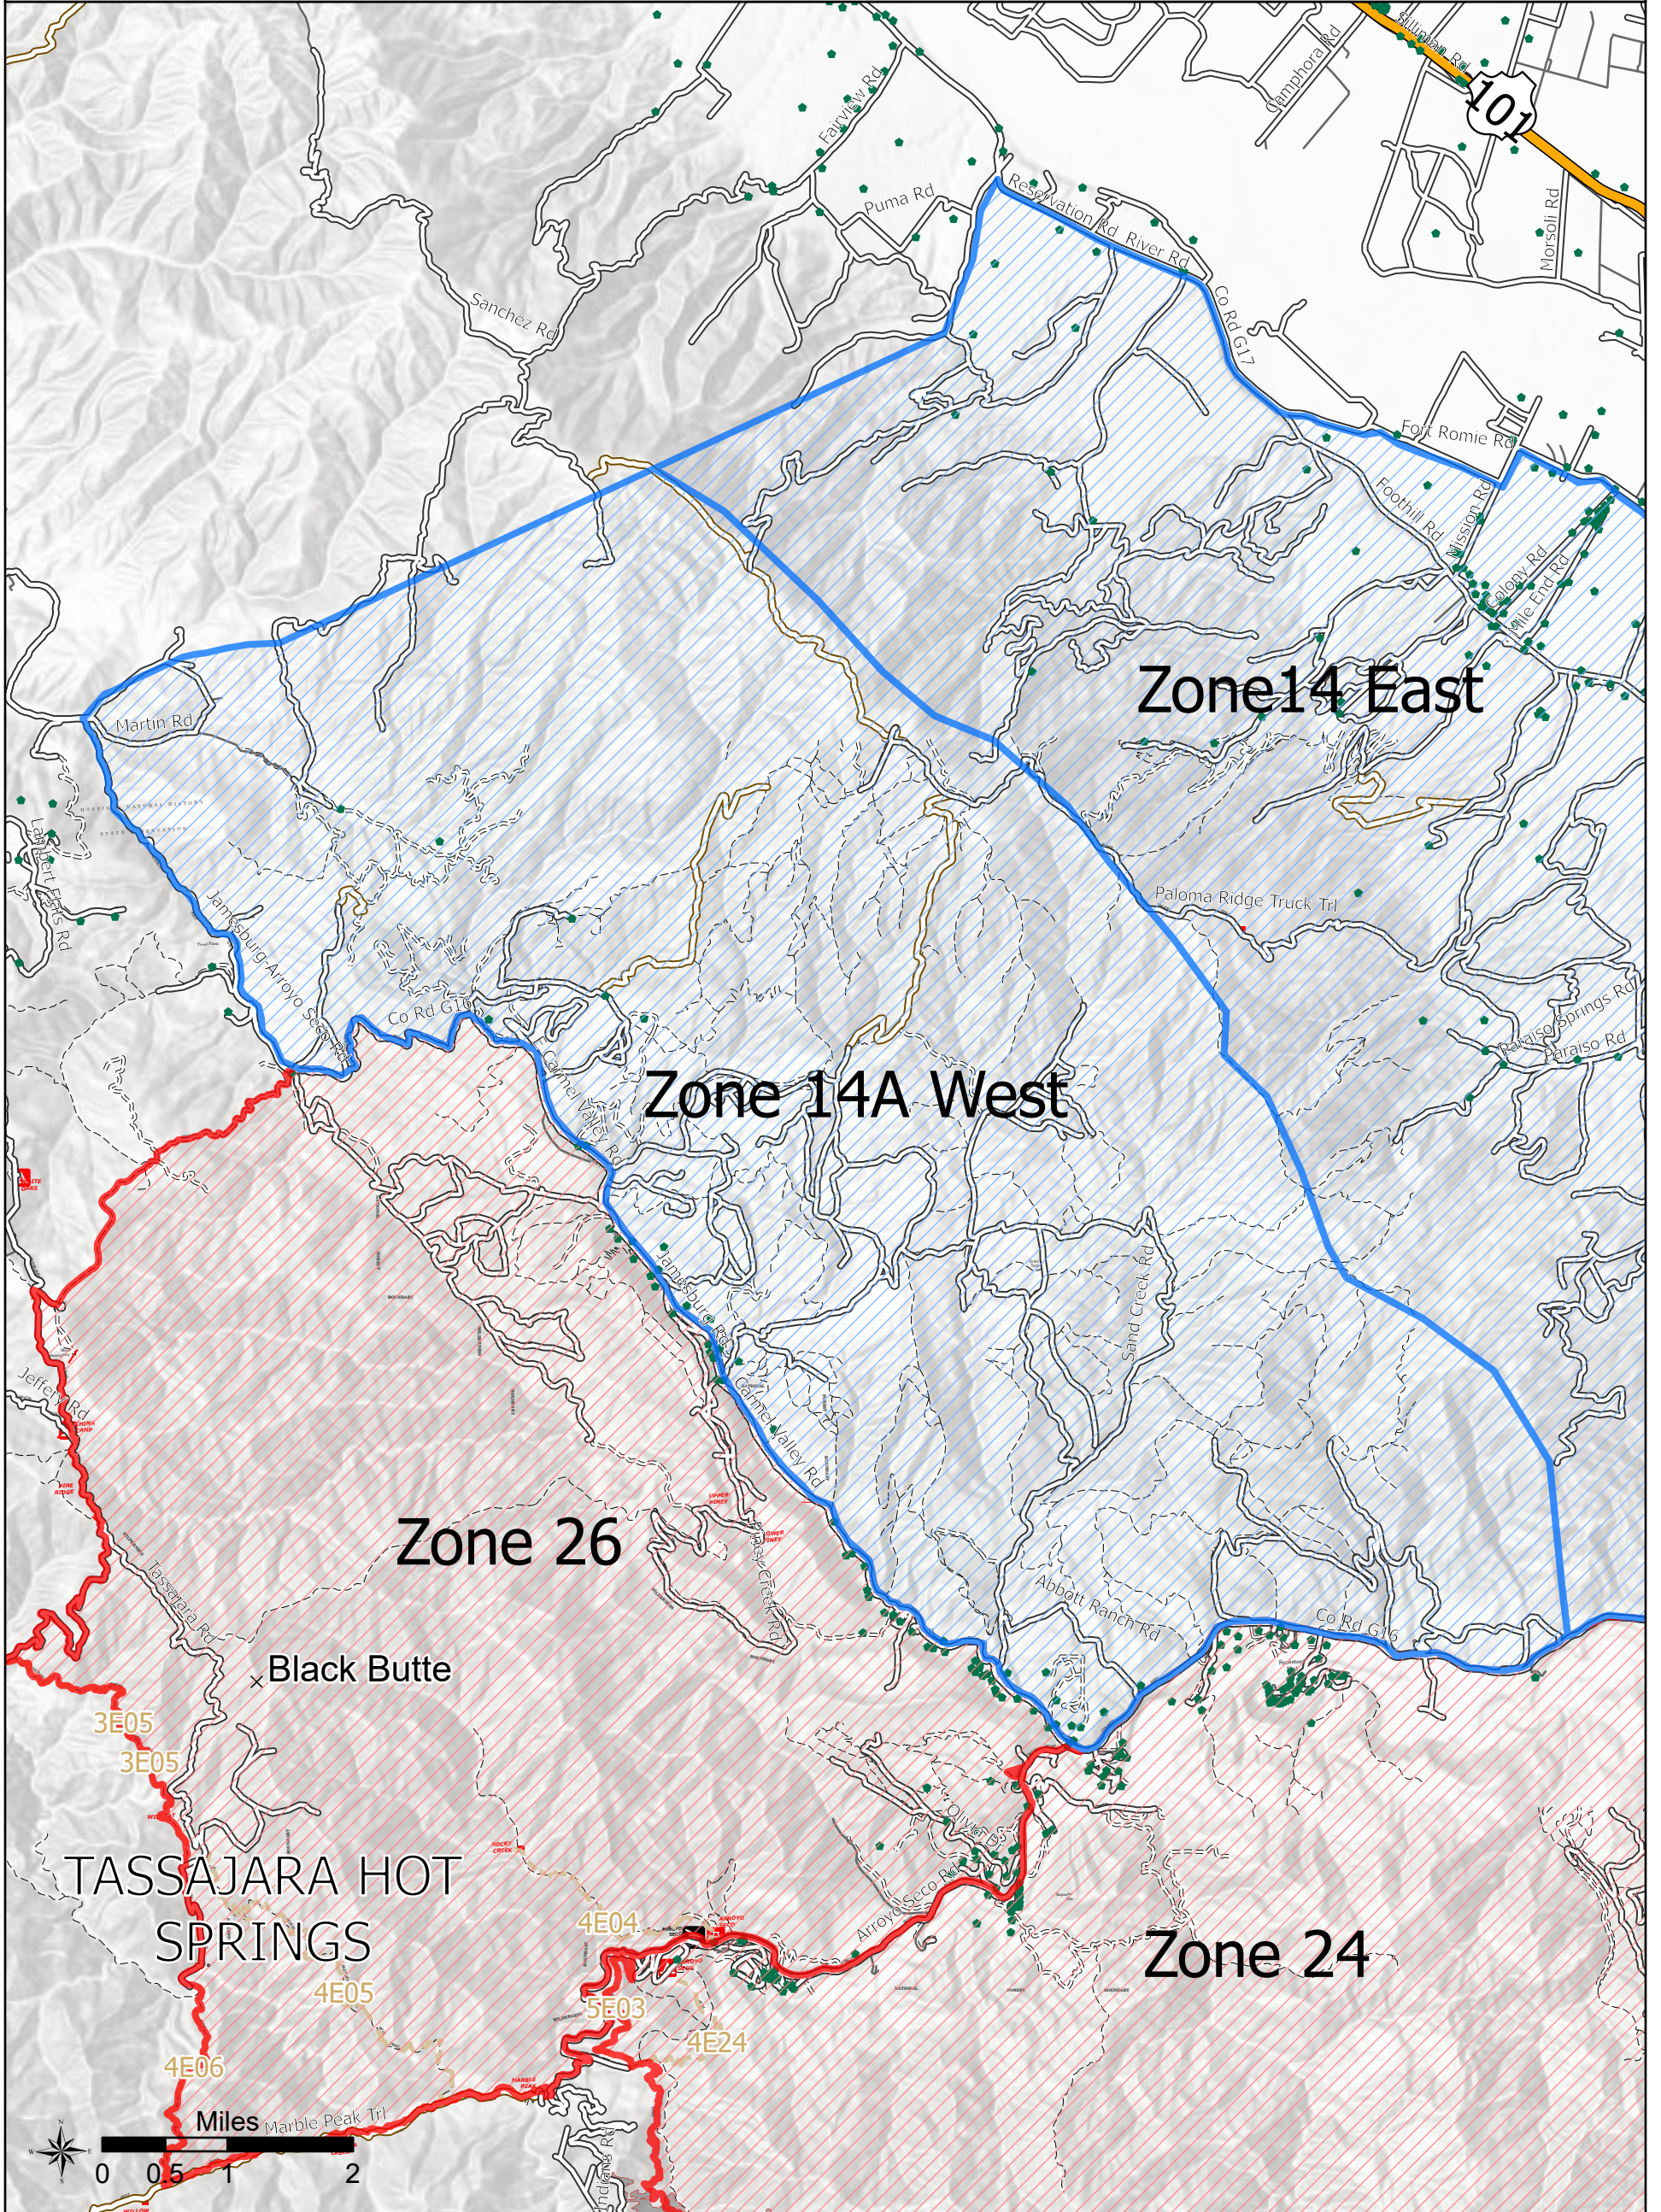

Dolan Fire Evacuation Zones

Zone 14A West

LPF-002428

09/17/2020 Day

122,307 acres at 09/16/2020 1000 Hrs

Zone 14A West Addresses: 24

-  Mandatory
-  Warning
-  Wildfire Daily Fire Perimeter
-  Address locations
-  LPF Trail
-  LPF Roads
-  Fort Hunter Liggett

Dolan Fire Evacuation Zones

Zone 27

LPF-002428

09/17/2020 Day

122,307 acres at 09/16/2020 1000 Hrs

Zone 27 Addresses: 7

-  Mandatory
-  Warning
-  Wildfire Daily Fire Perimeter
-  Address locations
-  LPF Trail
-  LPF Roads
-  Fort Hunter Liggett

Dolan Fire Evacuation Zones

Zone 28

LPF-002428

09/17/2020 Day

122,307 acres at 09/16/2020 1000 Hrs

Zone 28 Addresses: 26

-  Mandatory
-  Warning
-  Wildfire Daily Fire Perimeter
-  Address locations
-  LPF Trail
-  LPF Roads
-  Fort Hunter Liggett

Dolan Fire Evacuation Zones

Zone 24

LPF-002428

09/17/2020 Day

122,307 acres at 09/16/2020 1000 Hrs

Zone 24 Addresses: 133

-  Mandatory
-  Warning
-  Wildfire Daily Fire Perimeter
-  Address locations
-  LPF Trail
-  LPF Roads
-  Fort Hunter Liggett