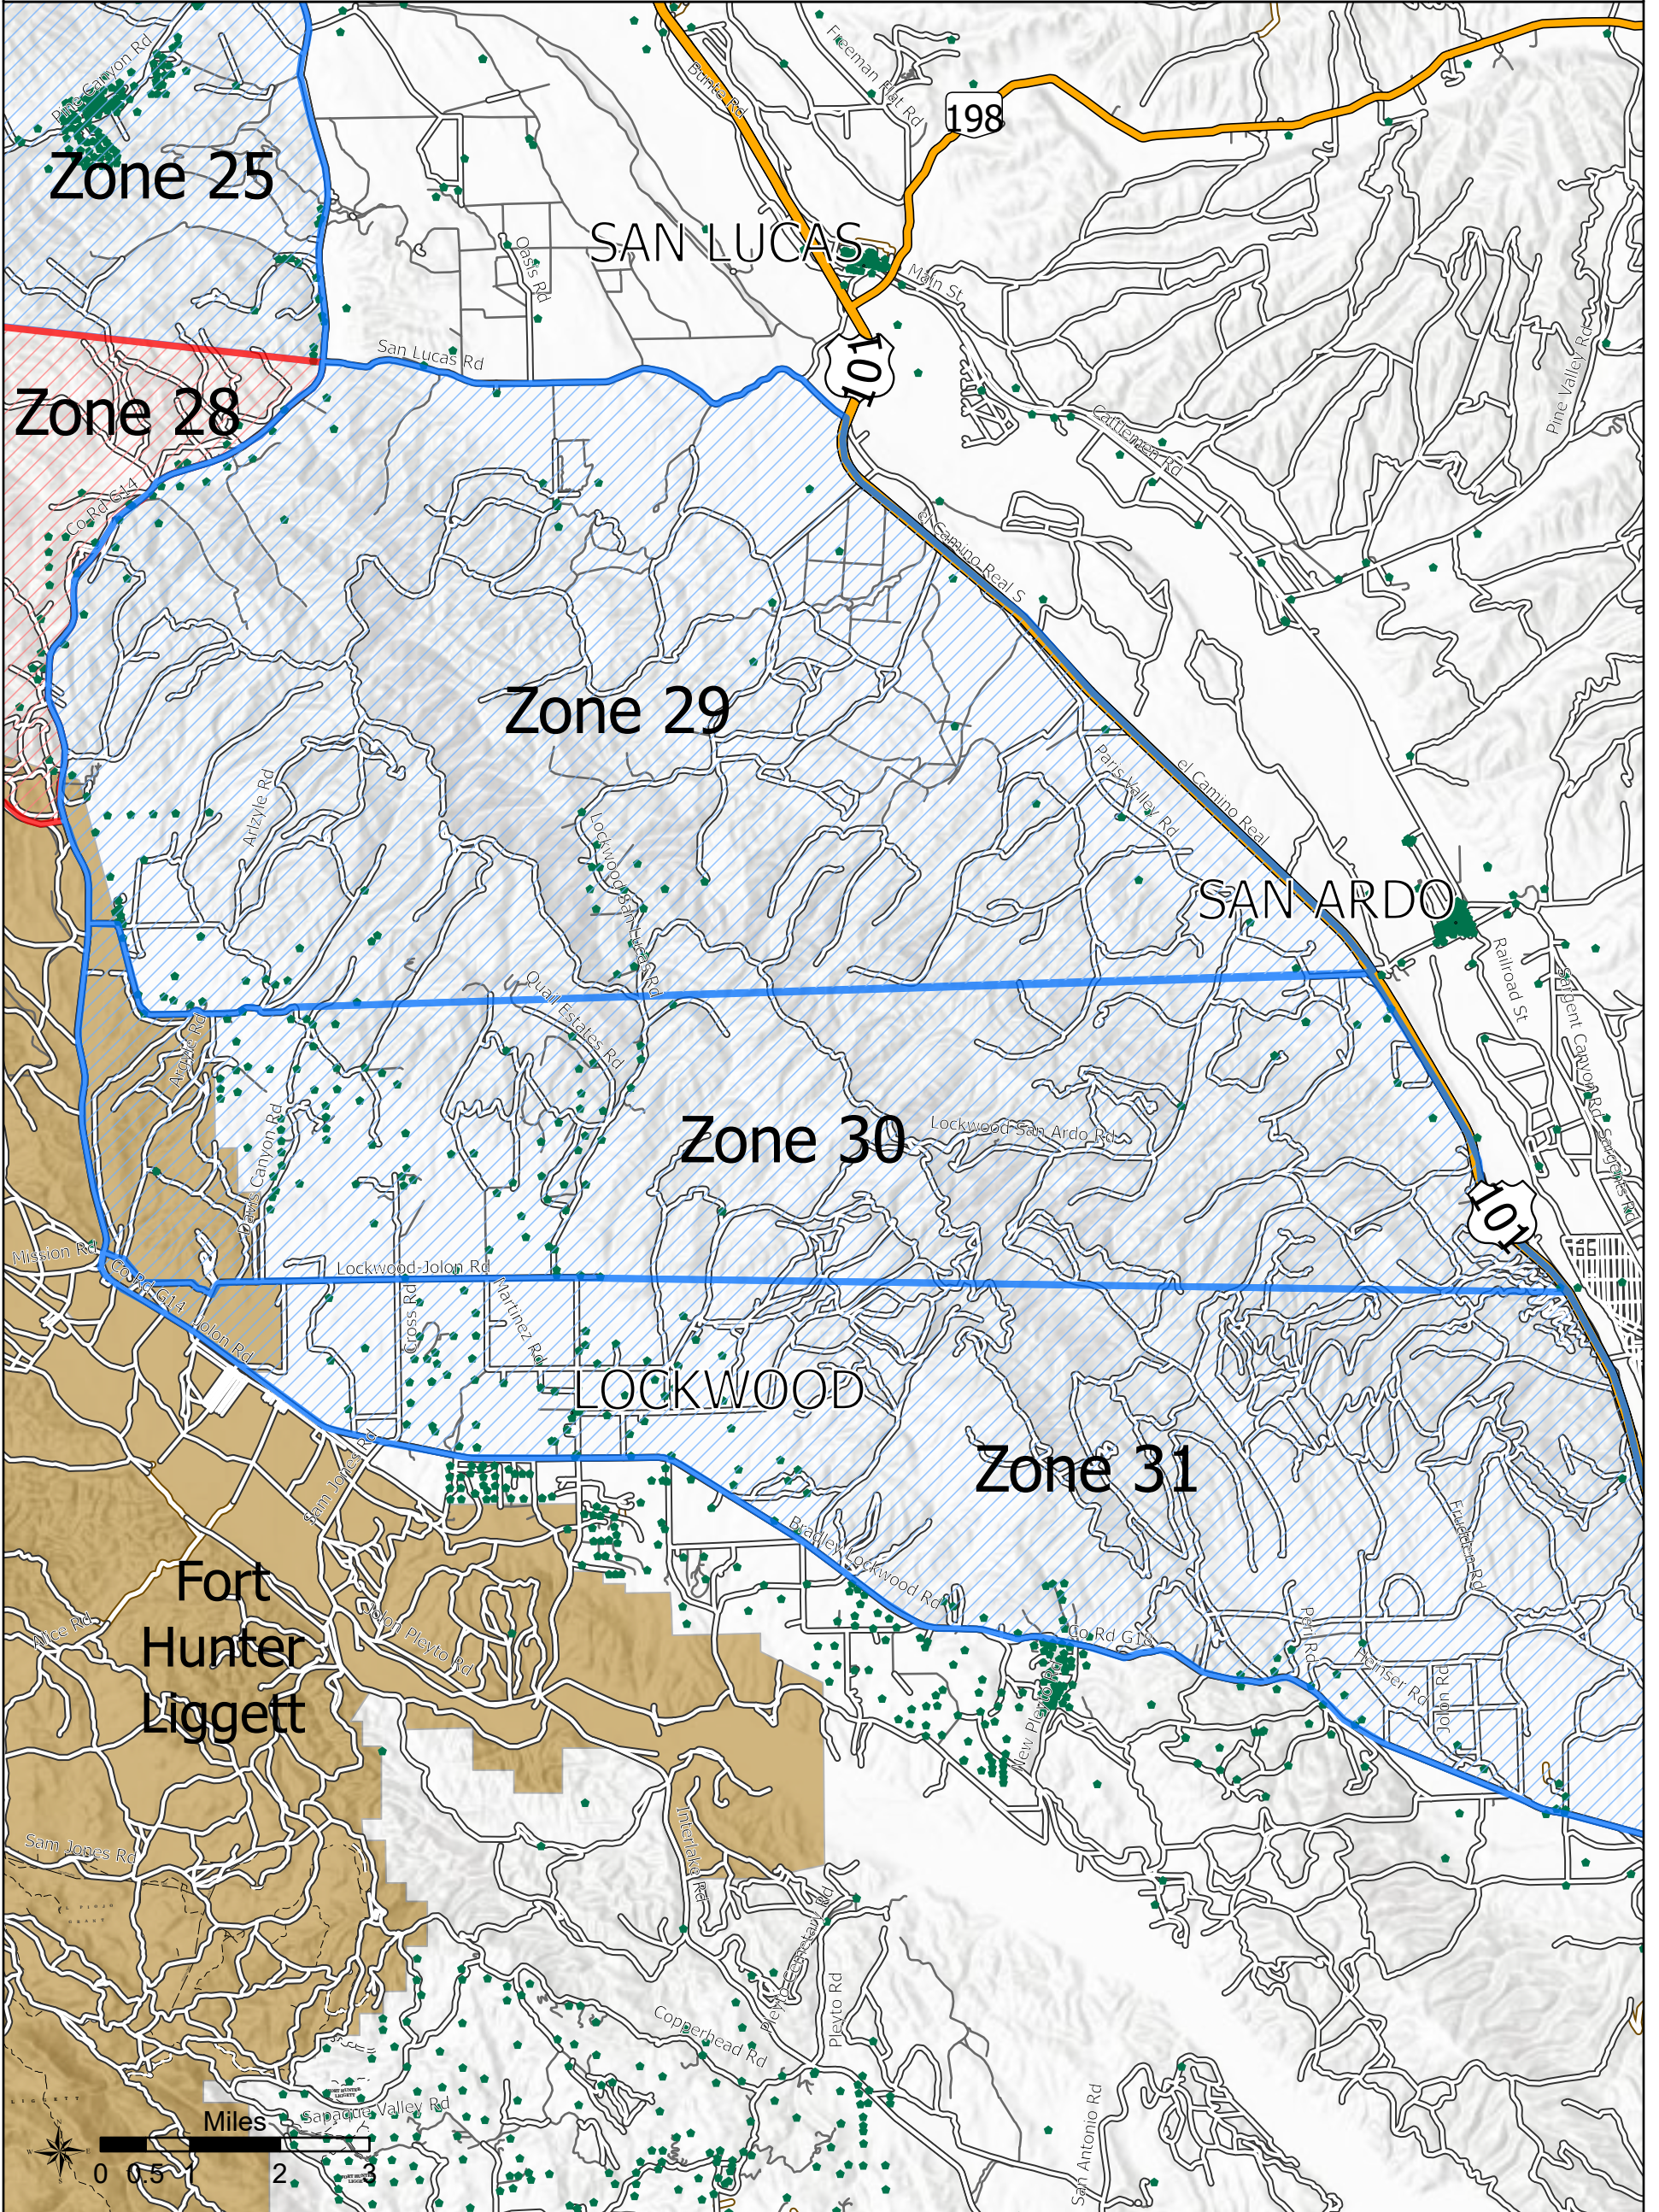

Dolan Fire Evacuation Zones

Zone 14A West

LPF-002428

09/17/2020 Day

122,307 acres at 09/16/2020 1000 Hrs

Zone 14A West Addresses: 24

-  Mandatory
-  Warning
-  Wildfire Daily Fire Perimeter
-  Address locations
-  LPF Trail
-  LPF Roads
-  Fort Hunter Liggett

Dolan Fire Evacuation Zones

Zone 26

LPF-002428

09/17/2020 Day

122,307 acres at 09/16/2020 1000 Hrs

Zone 26 Addresses: 45

-  Mandatory
-  Warning
-  Wildfire Daily Fire Perimeter
-  Address locations
-  LPF Trail
-  LPF Roads
-  Fort Hunter Liggett

Dolan Fire Evacuation Zones

Zone 30

LPF-002428

09/17/2020 Day

122,307 acres at 09/16/2020 1000 Hrs

Zone 30 Addresses: 106

-  Mandatory
-  Warning
-  Address locations
-  LPF Trail
-  LPF Roads
-  Fort Hunter Liggett

Dolan Fire Evacuation Zones

Zone B2: Lucia

LPF-002428

09/17/2020 Day

122,307 acres at 09/16/2020 1000 Hrs

Zone B2: Lucia Addresses: 3

-  Mandatory
-  Warning
-  Wildfire Daily Fire Perimeter
-  Address locations
-  LPF Trail
-  LPF Roads
-  Fort Hunter Liggett