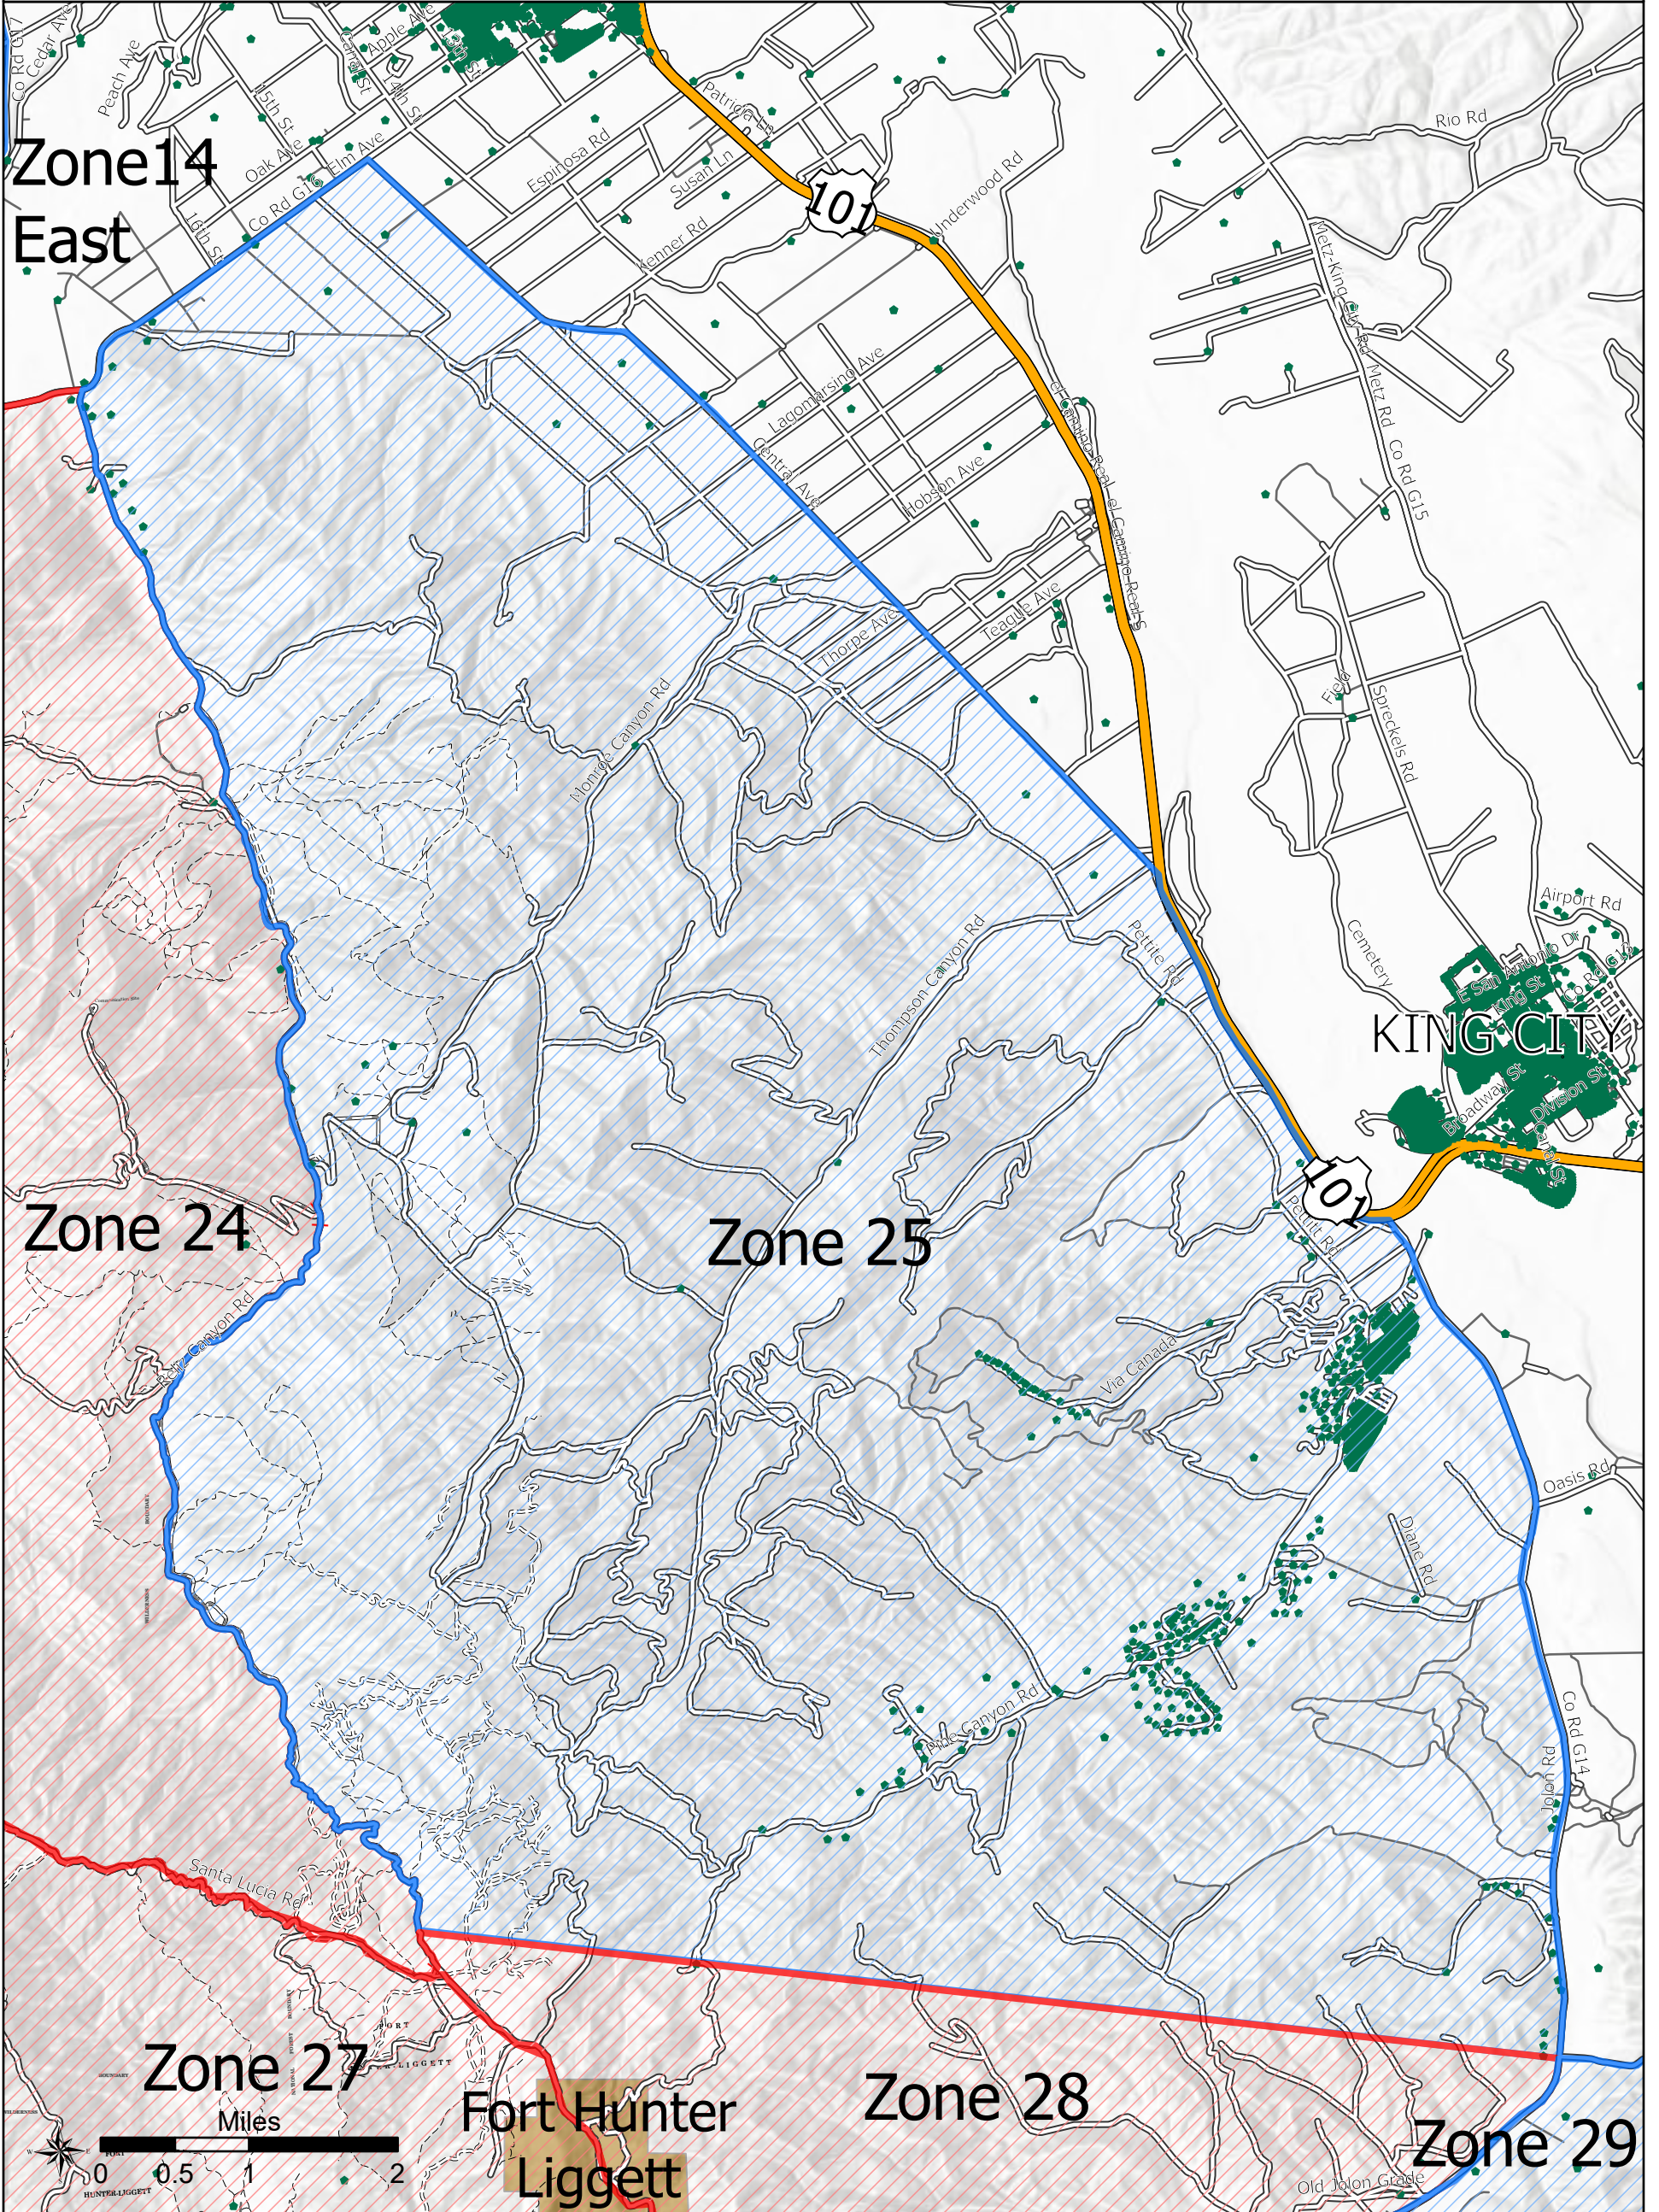

Dolan Fire Evacuation Zones

Zone 24

LPF-002428

09/17/2020 Day

122,307 acres at 09/16/2020 1000 Hrs

Zone 24 Addresses: 133

-  Mandatory
-  Warning
-  Wildfire Daily Fire Perimeter
-  Address locations
-  LPF Trail
-  LPF Roads
-  Fort Hunter Liggett

Dolan Fire Evacuation Zones

Zone 25

LPF-002428

09/17/2020 Day

122,307 acres at 09/16/2020 1000 Hrs

Zone 25 Addresses: 642

-  Mandatory
-  Warning
-  Address locations
-  LPF Trail
-  LPF Roads
-  Fort Hunter Liggett

Dolan Fire Evacuation Zones

Zone 26

LPF-002428

09/17/2020 Day

122,307 acres at 09/16/2020 1000 Hrs

Zone 26 Addresses: 45

-  Mandatory
-  Warning
-  Wildfire Daily Fire Perimeter
-  Address locations
-  LPF Trail
-  LPF Roads
-  Fort Hunter Liggett