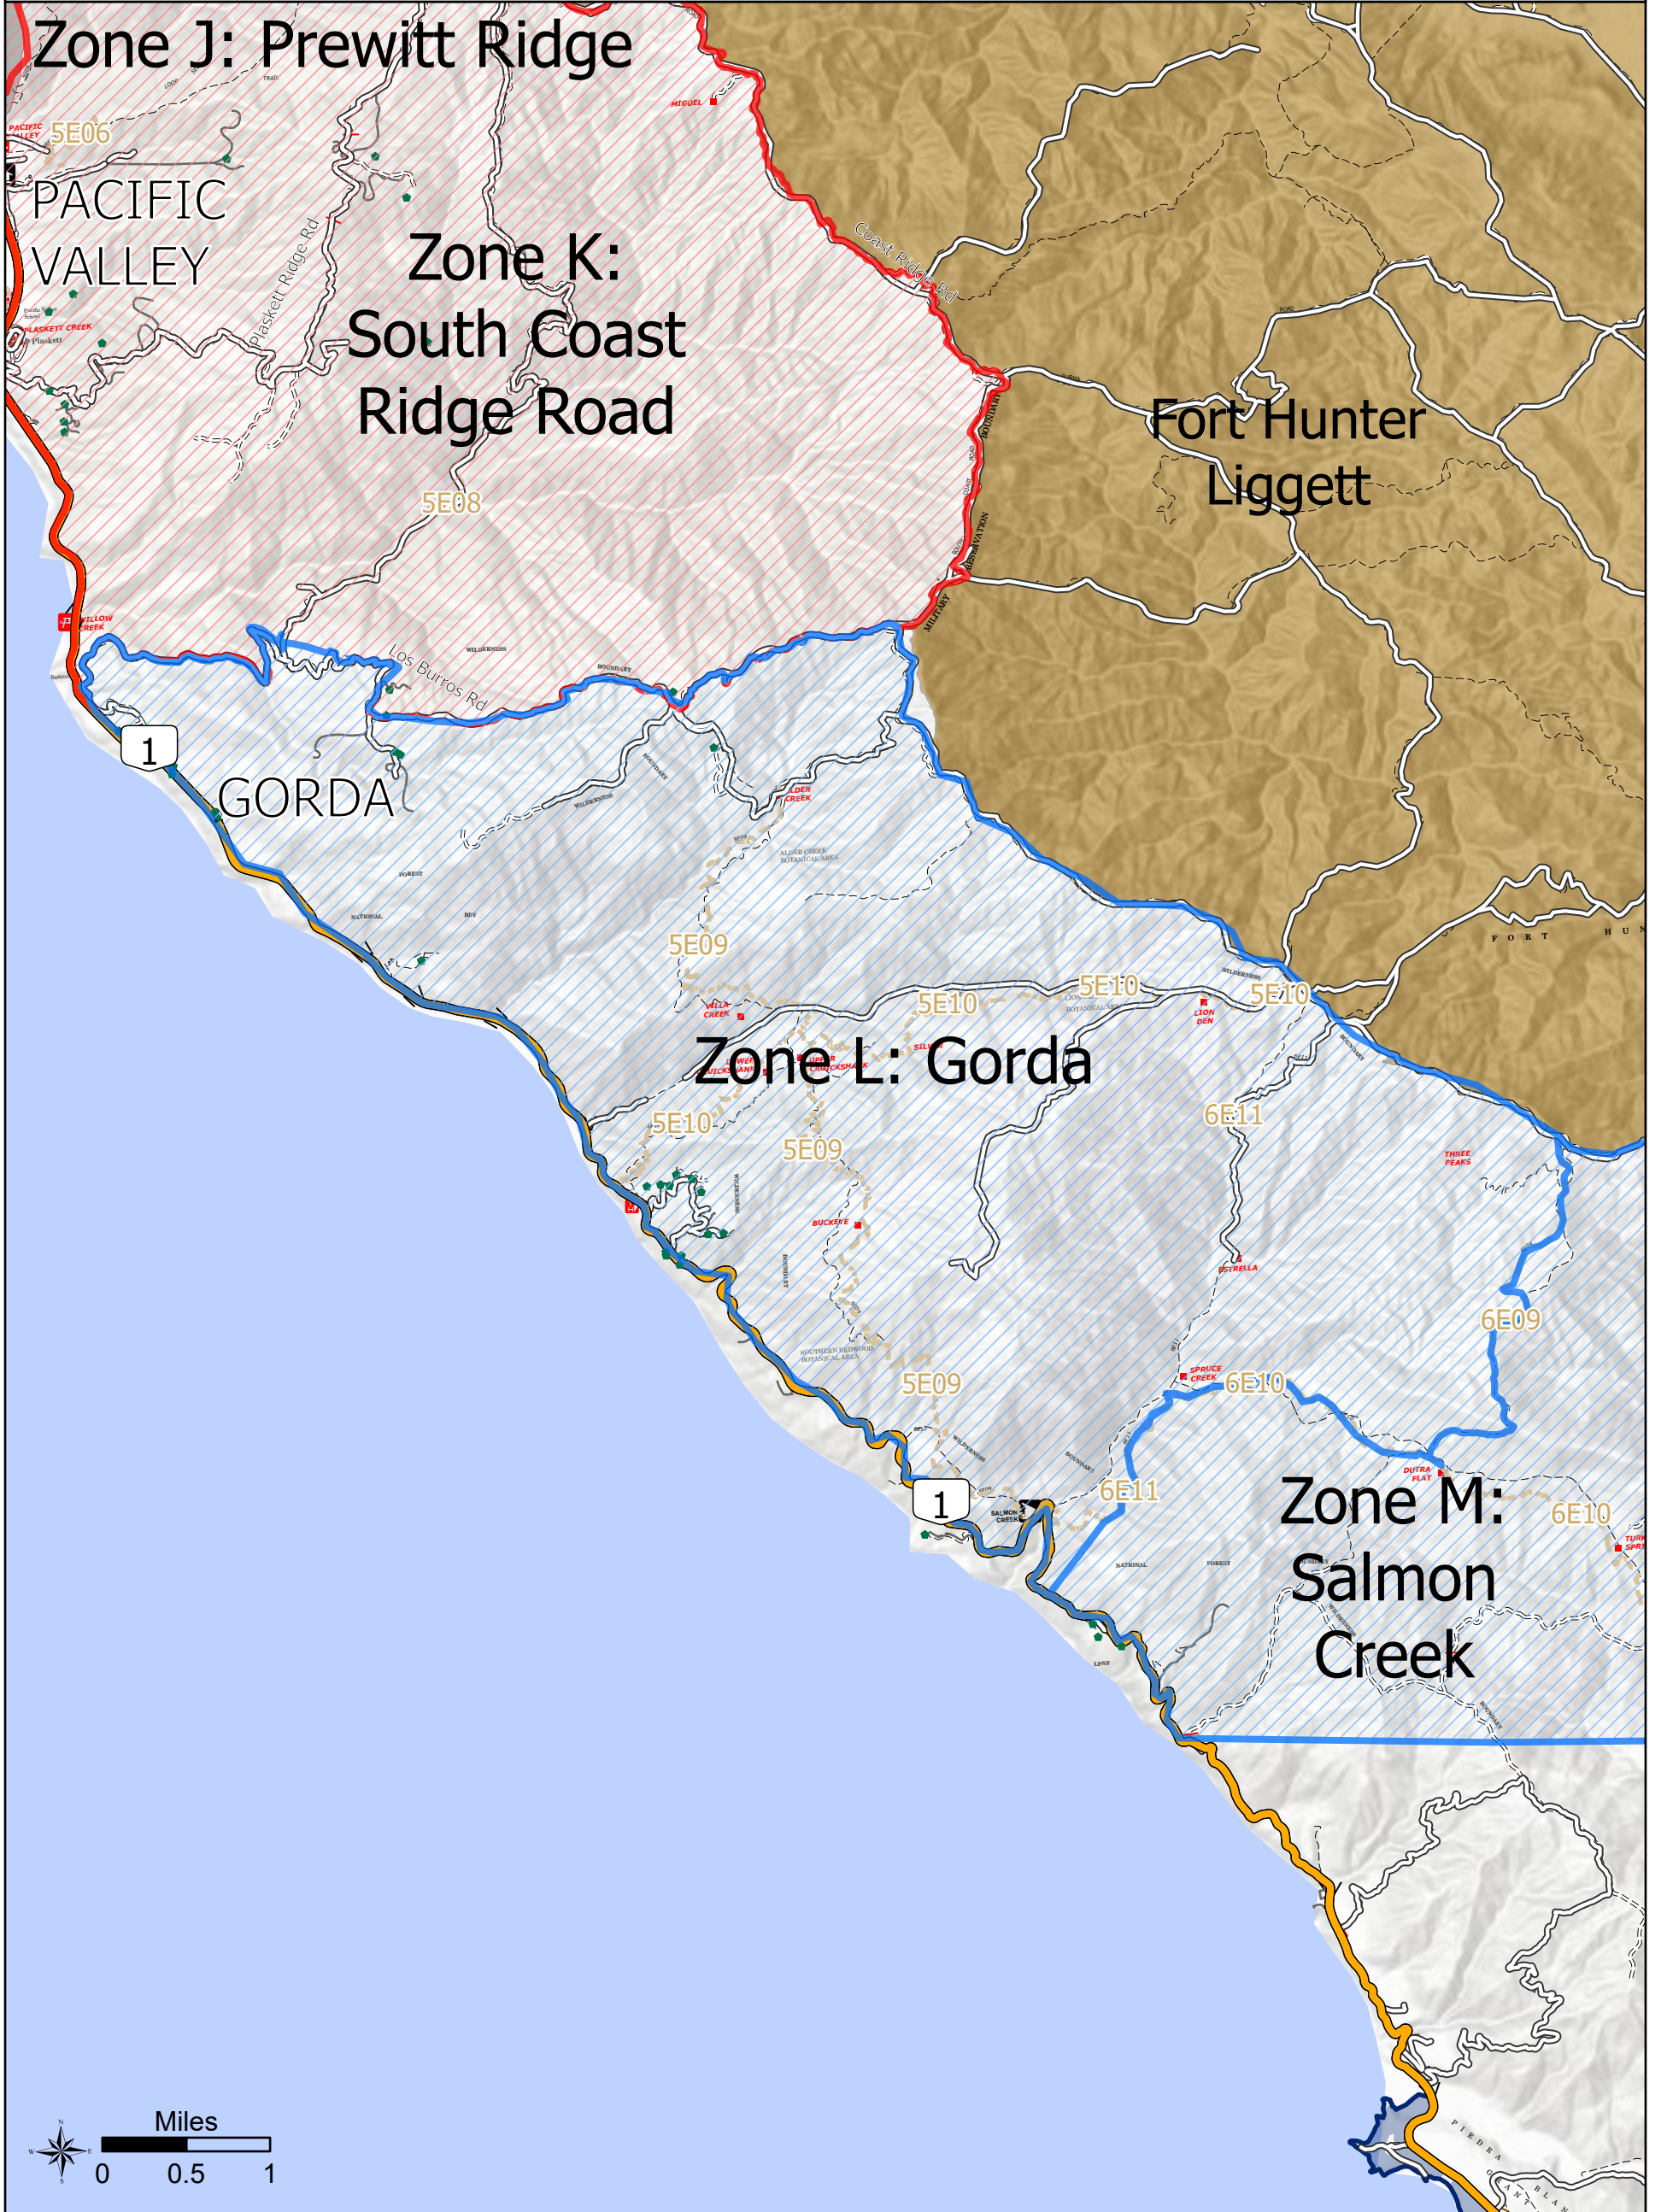

Dolan Fire Evacuation Zones

Zone L: Gorda

LPF-002428

09/17/2020 Day

122,307 acres at 09/16/2020 1000 Hrs

Zone L: Gorda Addresses: 23

-  Mandatory
-  Warning
-  Wildfire Daily Fire Perimeter
-  Address locations
-  LPF Trail
-  LPF Roads
-  Fort Hunter Liggett

Dolan Fire Evacuation Zones

Zone M: Salmon Creek

LPF-002428

09/17/2020 Day

122,307 acres at 09/16/2020 1000 Hrs

Zone M: Salmon Creek Addresses: 0

-  Mandatory
-  Warning
-  Address locations
-  LPF Trail
-  LPF Roads
-  Fort Hunter Liggett