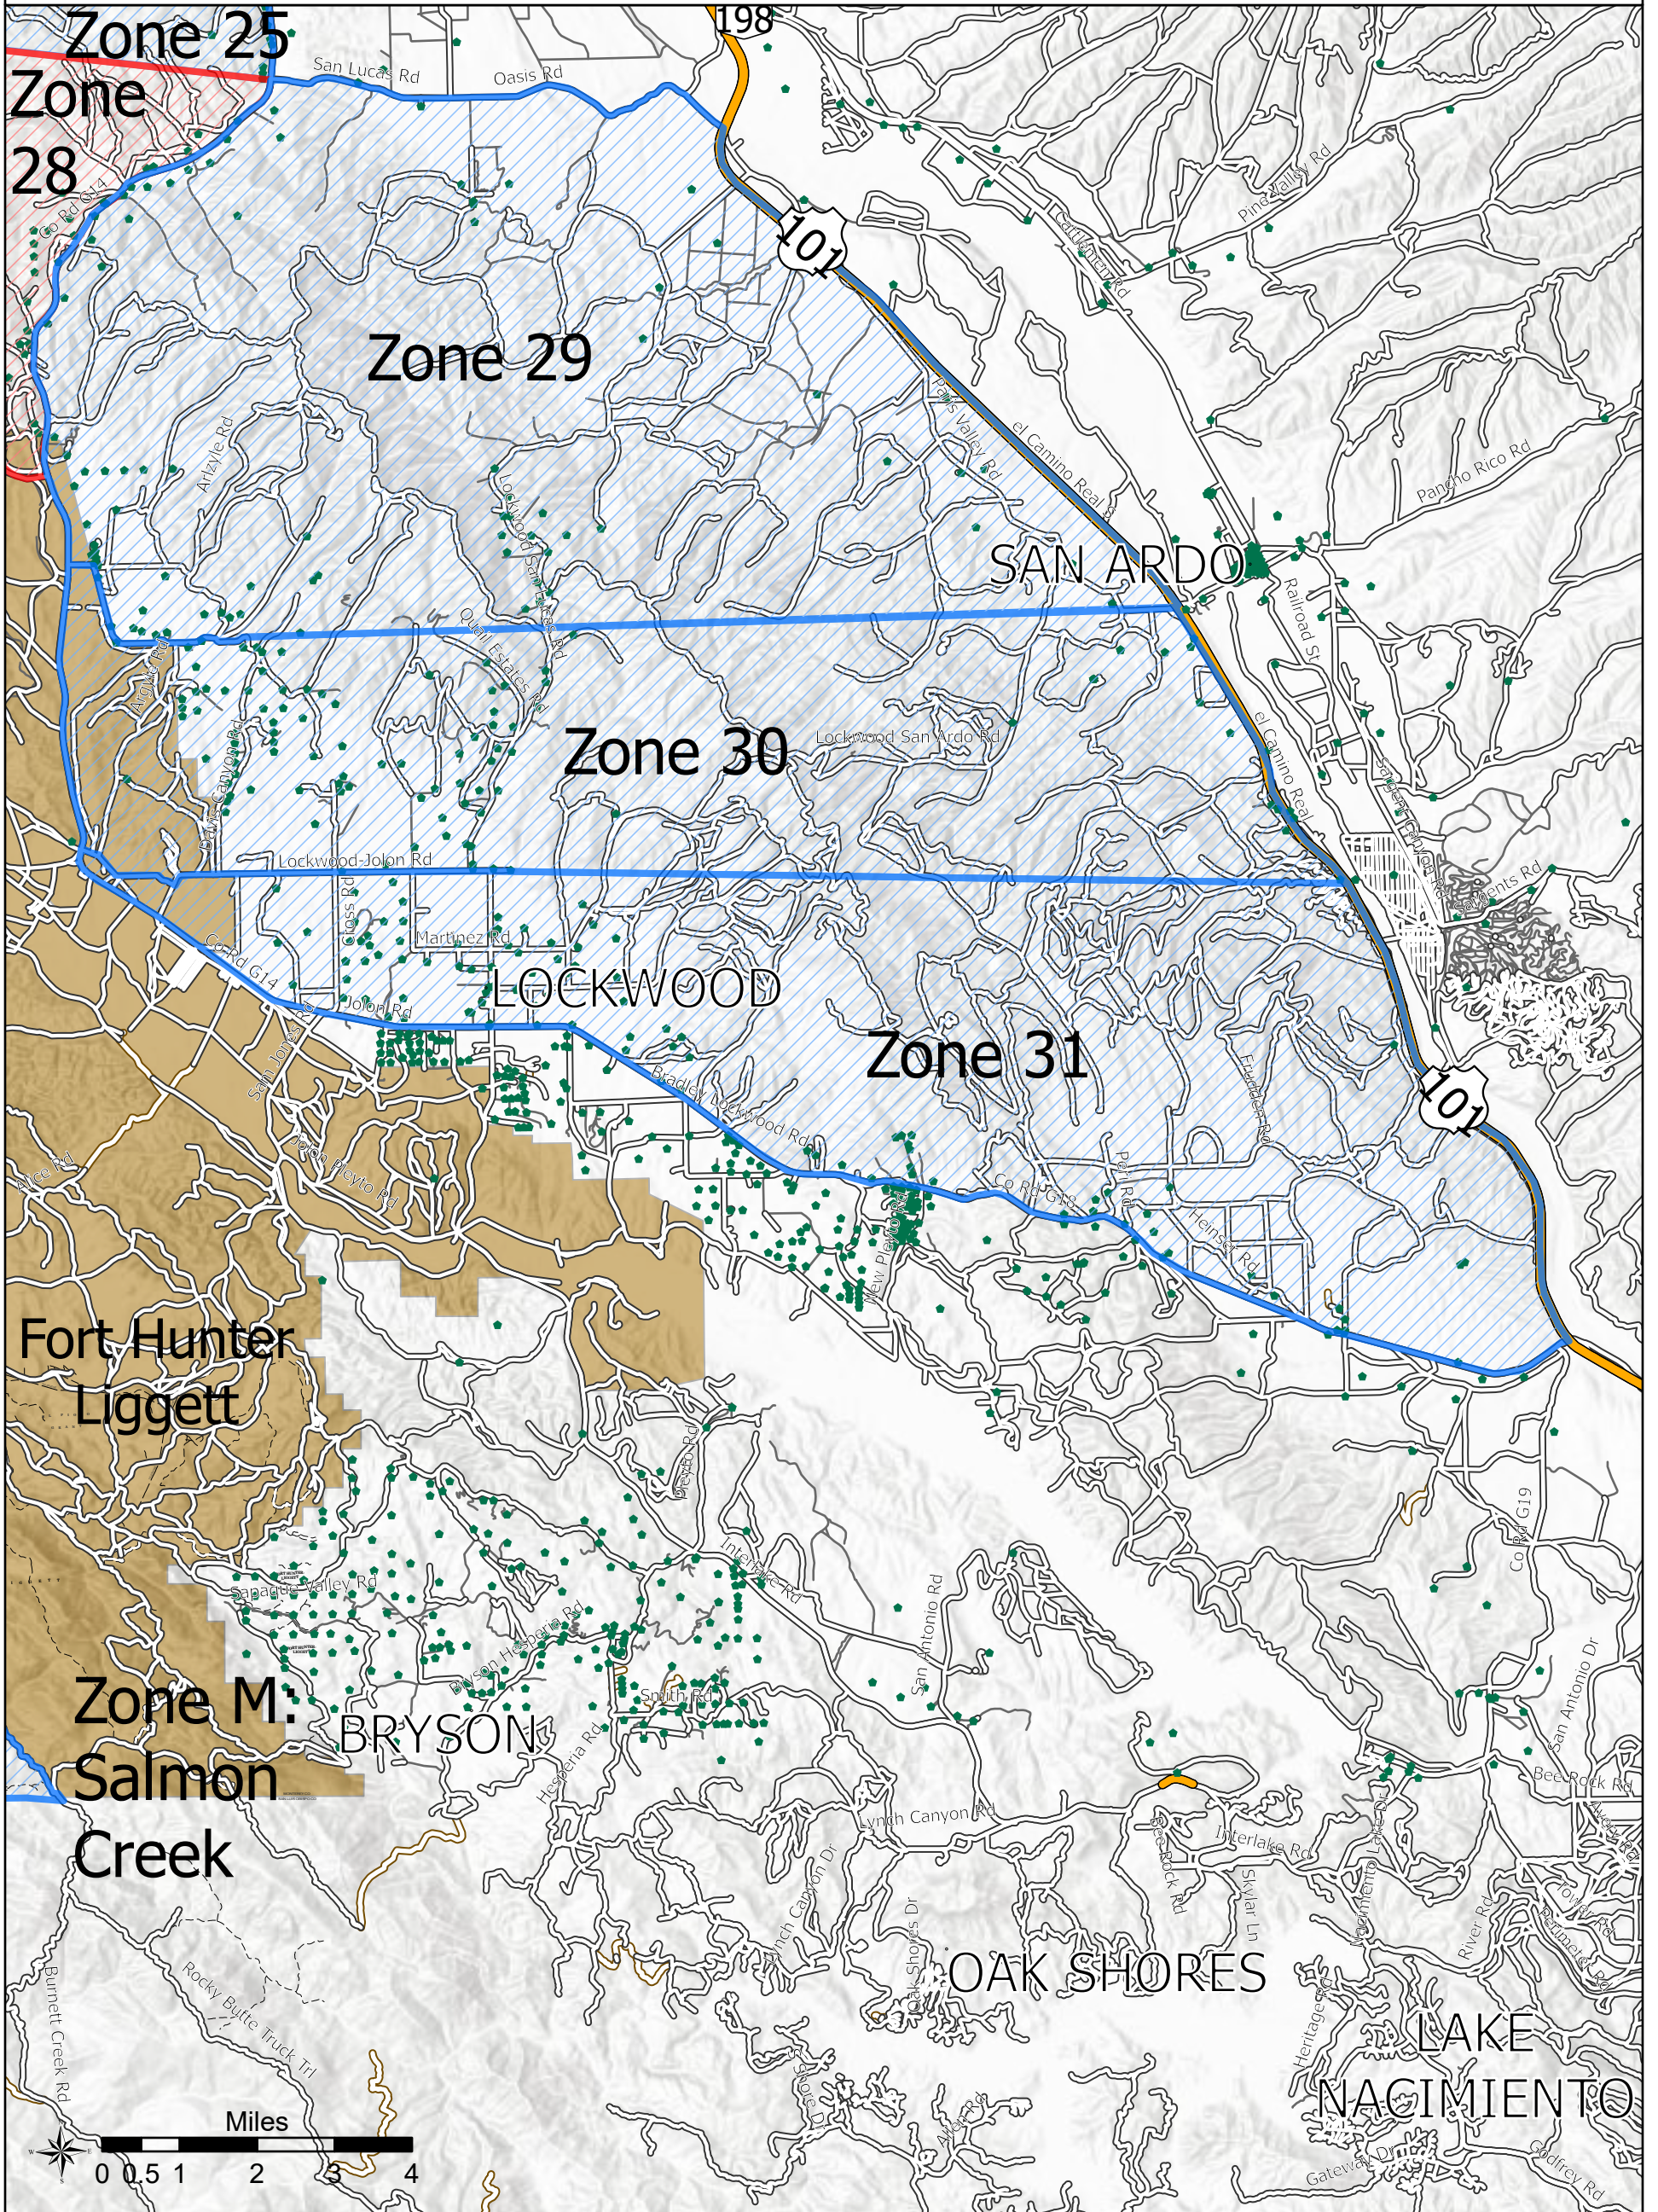

Dolan Fire Evacuation Zones

Zone 14A West

LPF-002428

09/17/2020 Day

122,307 acres at 09/16/2020 1000 Hrs

Zone 14A West Addresses: 24

-  Mandatory
-  Warning
-  Wildfire Daily Fire Perimeter
-  Address locations
-  LPF Trail
-  LPF Roads
-  Fort Hunter Liggett

Dolan Fire Evacuation Zones

Zone 29

LPF-002428

09/17/2020 Day

122,307 acres at 09/16/2020 1000 Hrs

Zone 29 Addresses: 85

-  Mandatory
-  Warning
-  Address locations
-  LPF Trail
-  LPF Roads
-  Fort Hunter Liggett

Dolan Fire Evacuation Zones

Zone 31

LPF-002428

09/17/2020 Day

122,307 acres at 09/16/2020 1000 Hrs

Zone 31 Addresses: 105

-  Mandatory
-  Warning
-  Address locations
-  LPF Trail
-  LPF Roads
-  Fort Hunter Liggett

Dolan Fire Evacuation Zones

Zone 24

LPF-002428

09/17/2020 Day

122,307 acres at 09/16/2020 1000 Hrs

Zone 24 Addresses: 133

-  Mandatory
-  Warning
-  Wildfire Daily Fire Perimeter
-  Address locations
-  LPF Trail
-  LPF Roads
-  Fort Hunter Liggett