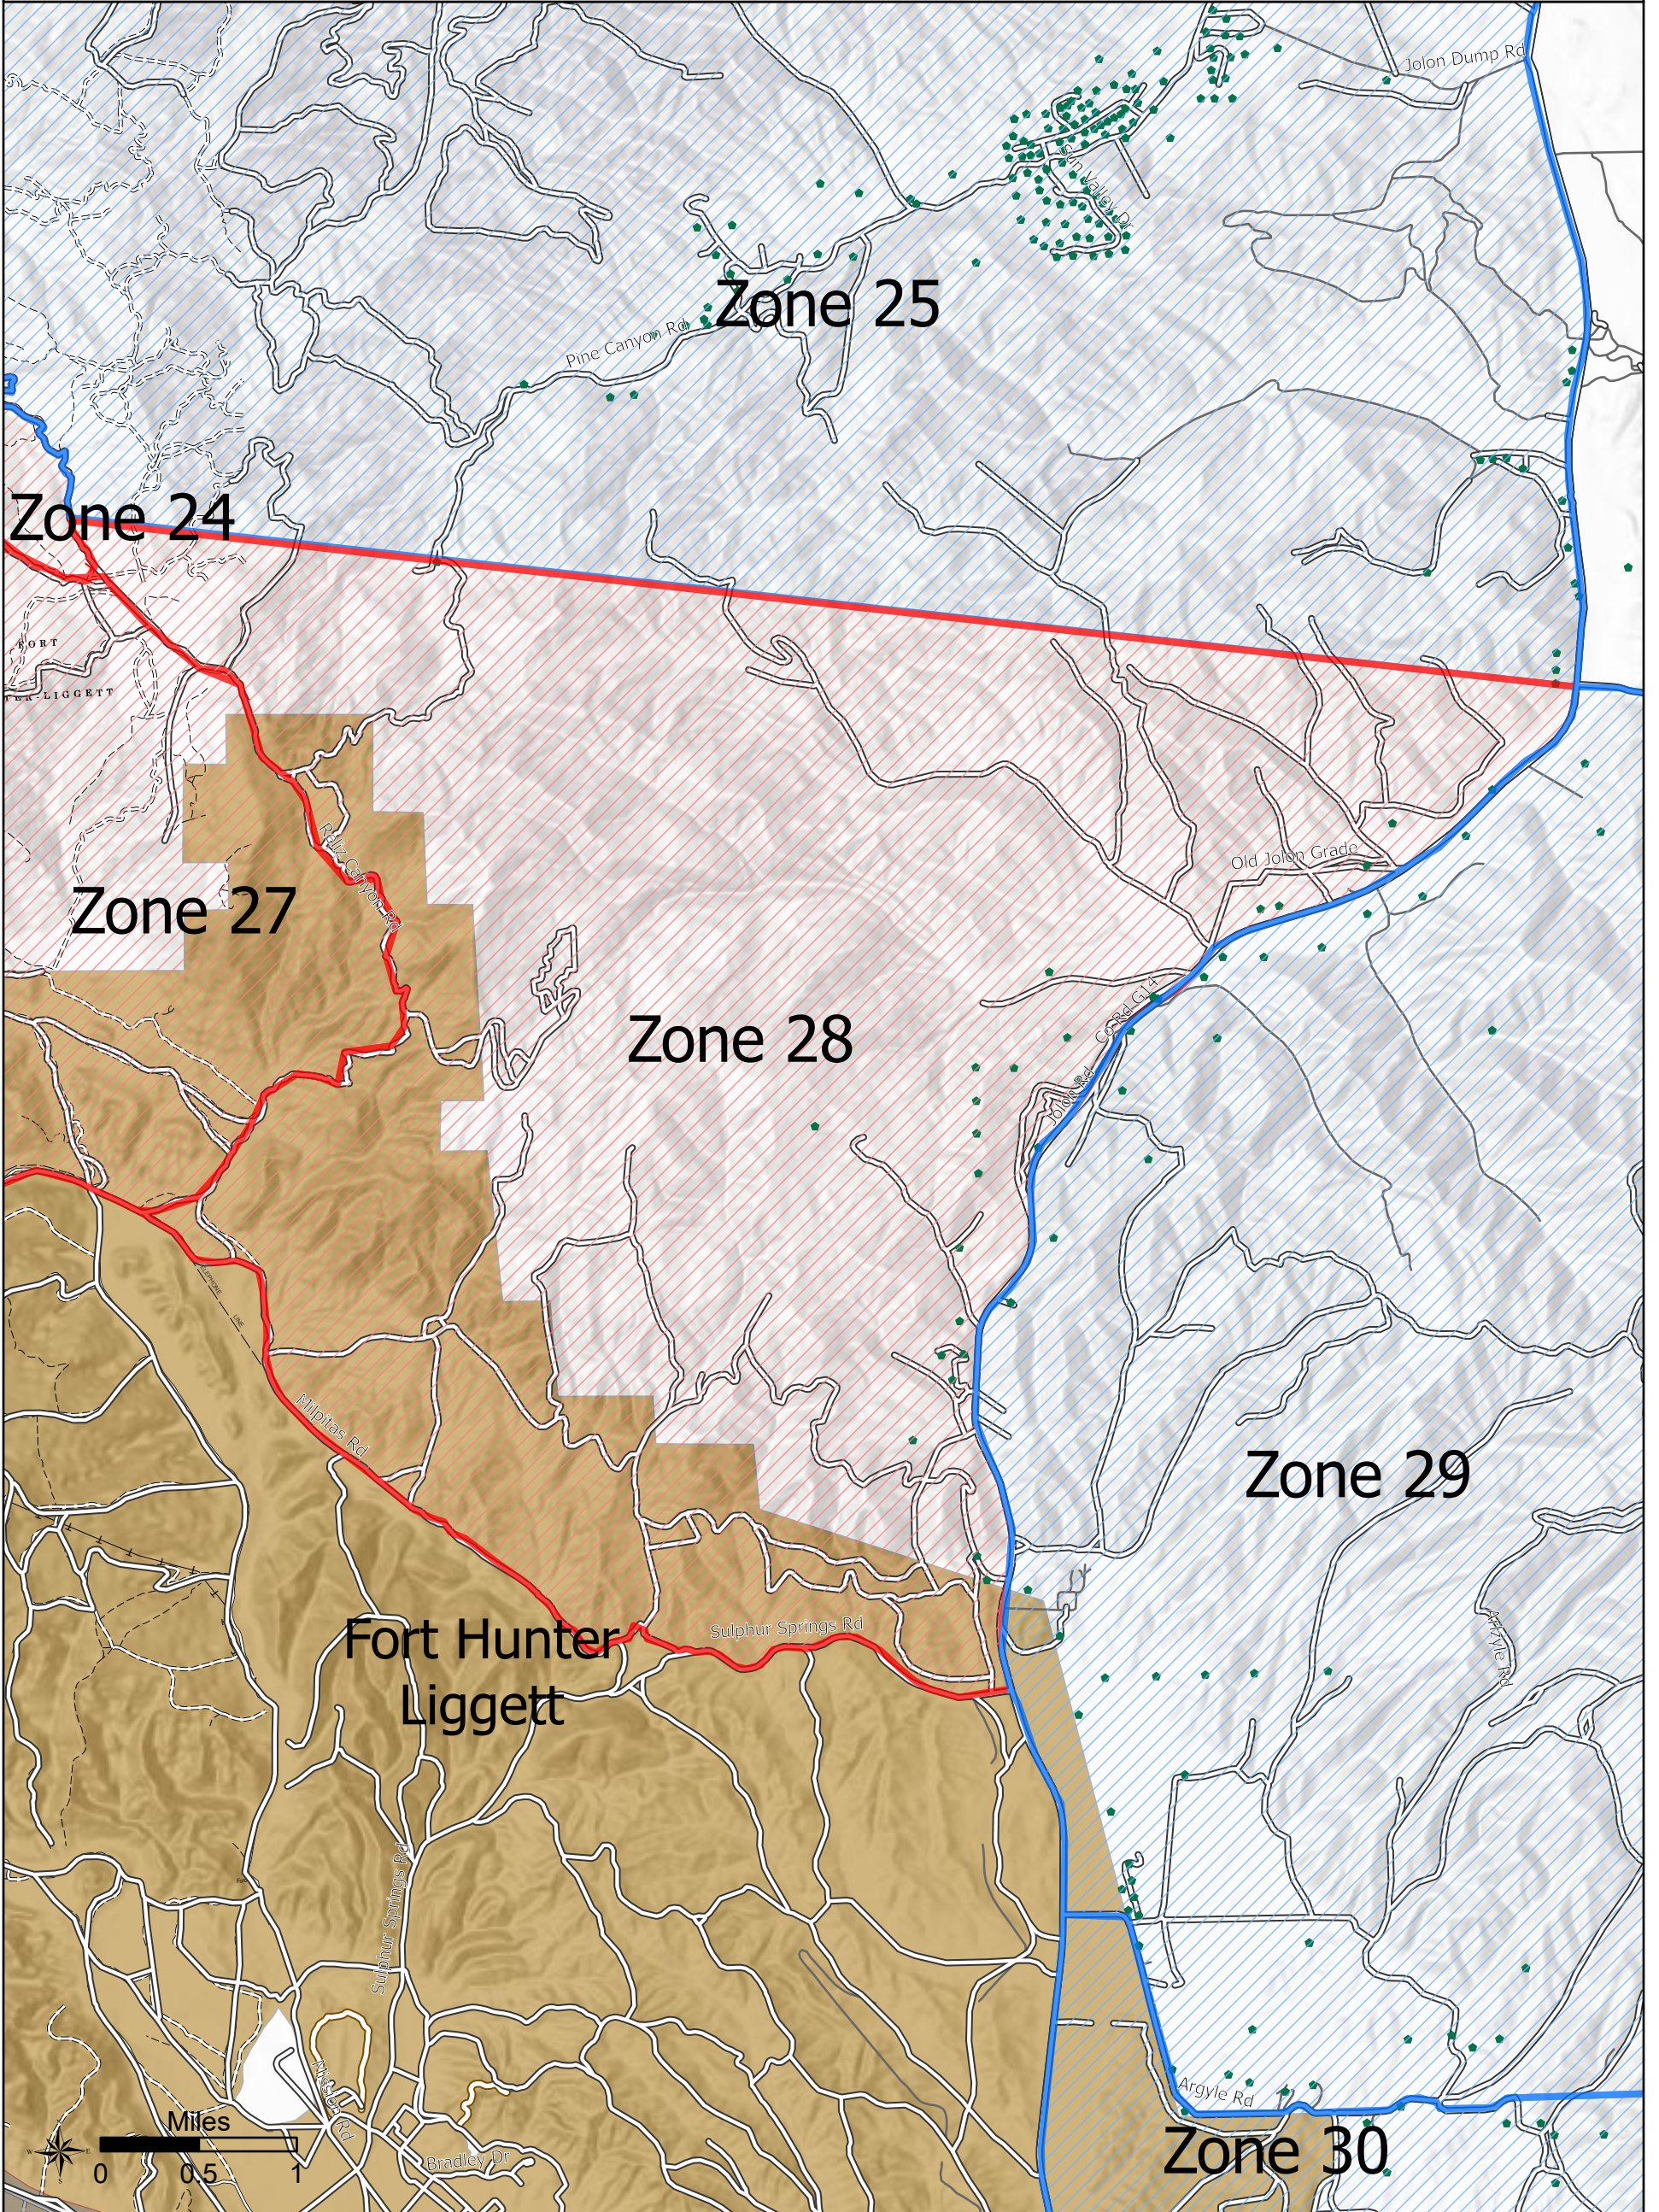

Dolan Fire Evacuation Zones

Zone 14A West

LPF-002428

09/17/2020 Day

122,307 acres at 09/16/2020 1000 Hrs

Zone 14A West Addresses: 24

-  Mandatory
-  Warning
-  Wildfire Daily Fire Perimeter
-  Address locations
-  LPF Trail
-  LPF Roads
-  Fort Hunter Liggett

Dolan Fire Evacuation Zones

Zone 27

LPF-002428

09/17/2020 Day

122,307 acres at 09/16/2020 1000 Hrs

Zone 27 Addresses: 7

-  Mandatory
-  Warning
-  Wildfire Daily Fire Perimeter
-  Address locations
-  LPF Trail
-  LPF Roads
-  Fort Hunter Liggett

Dolan Fire Evacuation Zones

Zone 28

LPF-002428

09/17/2020 Day

122,307 acres at 09/16/2020 1000 Hrs

Zone 28 Addresses: 26

-  Mandatory
-  Warning
-  Wildfire Daily Fire Perimeter
-  Address locations
-  LPF Trail
-  LPF Roads
-  Fort Hunter Liggett

Dolan Fire Evacuation Zones

Zone 29

LPF-002428

09/17/2020 Day

122,307 acres at 09/16/2020 1000 Hrs

Zone 29 Addresses: 85

-  Mandatory
-  Warning
-  Address locations
-  LPF Trail
-  LPF Roads
-  Fort Hunter Liggett