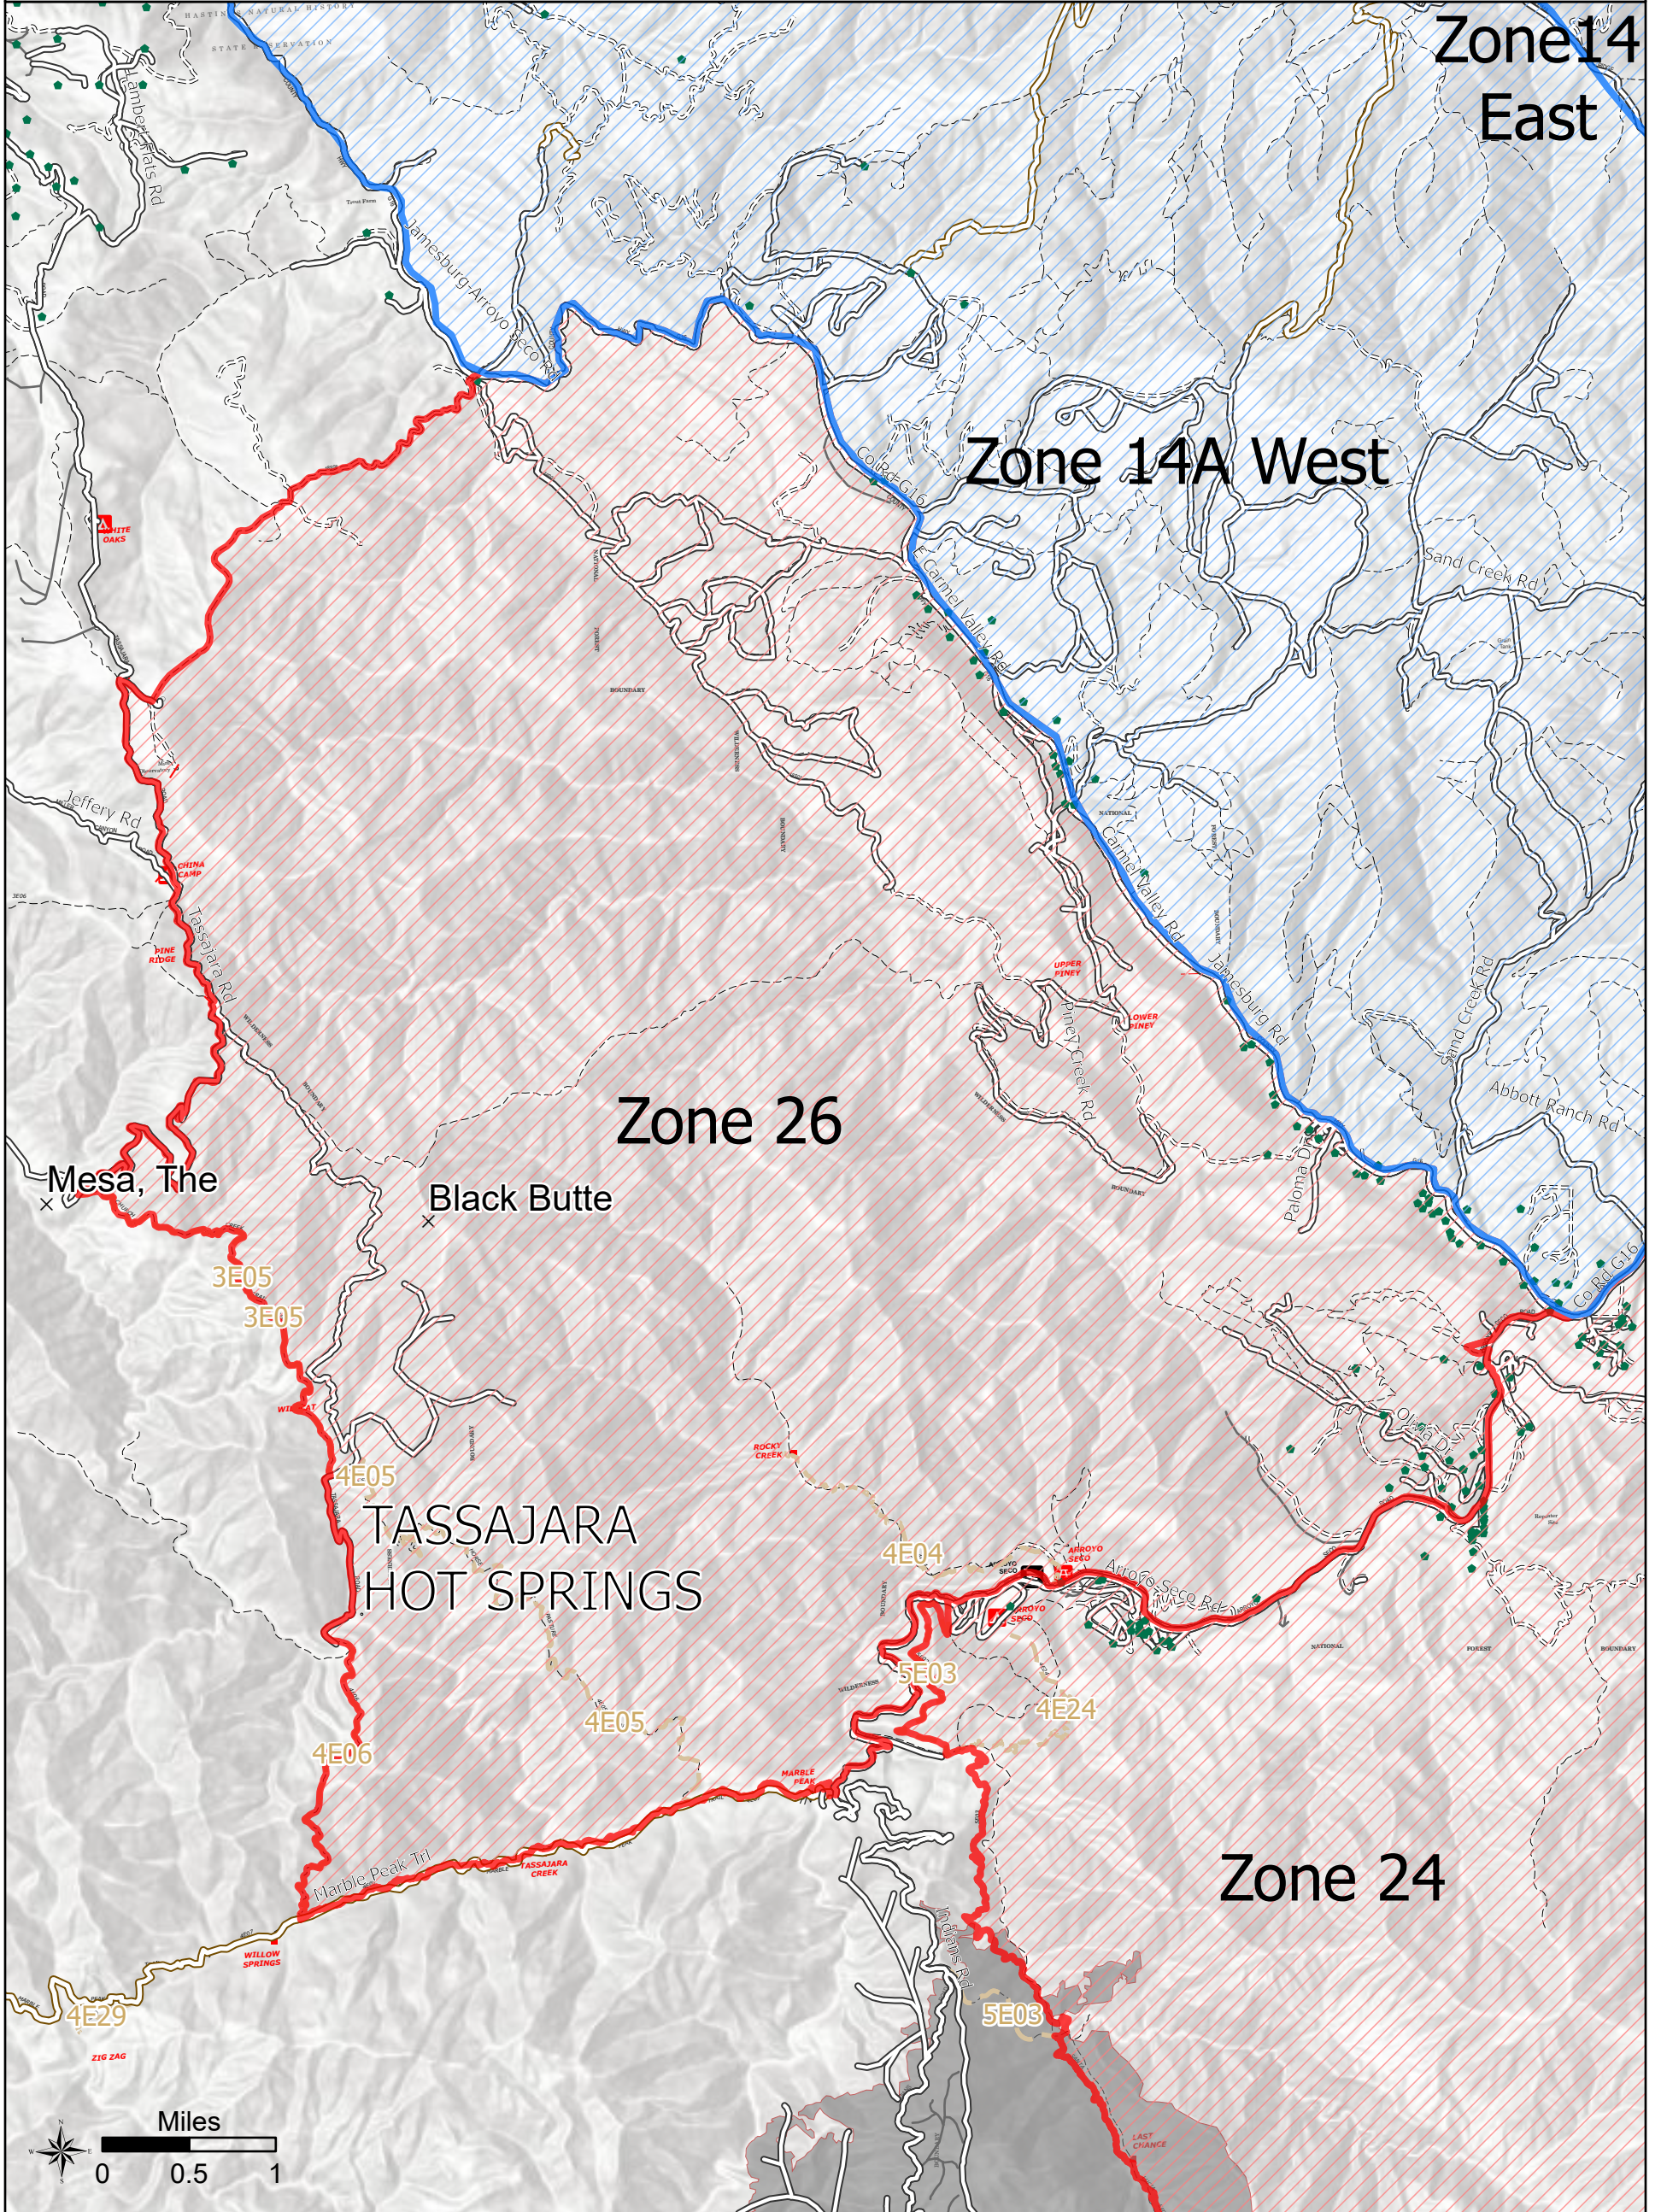

Dolan Fire Evacuation Zones

Zone 24

LPF-002428

09/17/2020 Day

122,307 acres at 09/16/2020 1000 Hrs

Zone 24 Addresses: 133

-  Mandatory
-  Warning
-  Wildfire Daily Fire Perimeter
-  Address locations
-  LPF Trail
-  LPF Roads
-  Fort Hunter Liggett

Dolan Fire Evacuation Zones

Zone 26

LPF-002428

09/17/2020 Day

122,307 acres at 09/16/2020 1000 Hrs

Zone 26 Addresses: 45

-  Mandatory
-  Warning
-  Wildfire Daily Fire Perimeter
-  Address locations
-  LPF Trail
-  LPF Roads
-  Fort Hunter Liggett

Dolan Fire Evacuation Zones

Zone 30

LPF-002428

09/17/2020 Day

122,307 acres at 09/16/2020 1000 Hrs

Zone 30 Addresses: 106

-  Mandatory
-  Warning
-  Address locations
-  LPF Trail
-  LPF Roads
-  Fort Hunter Liggett