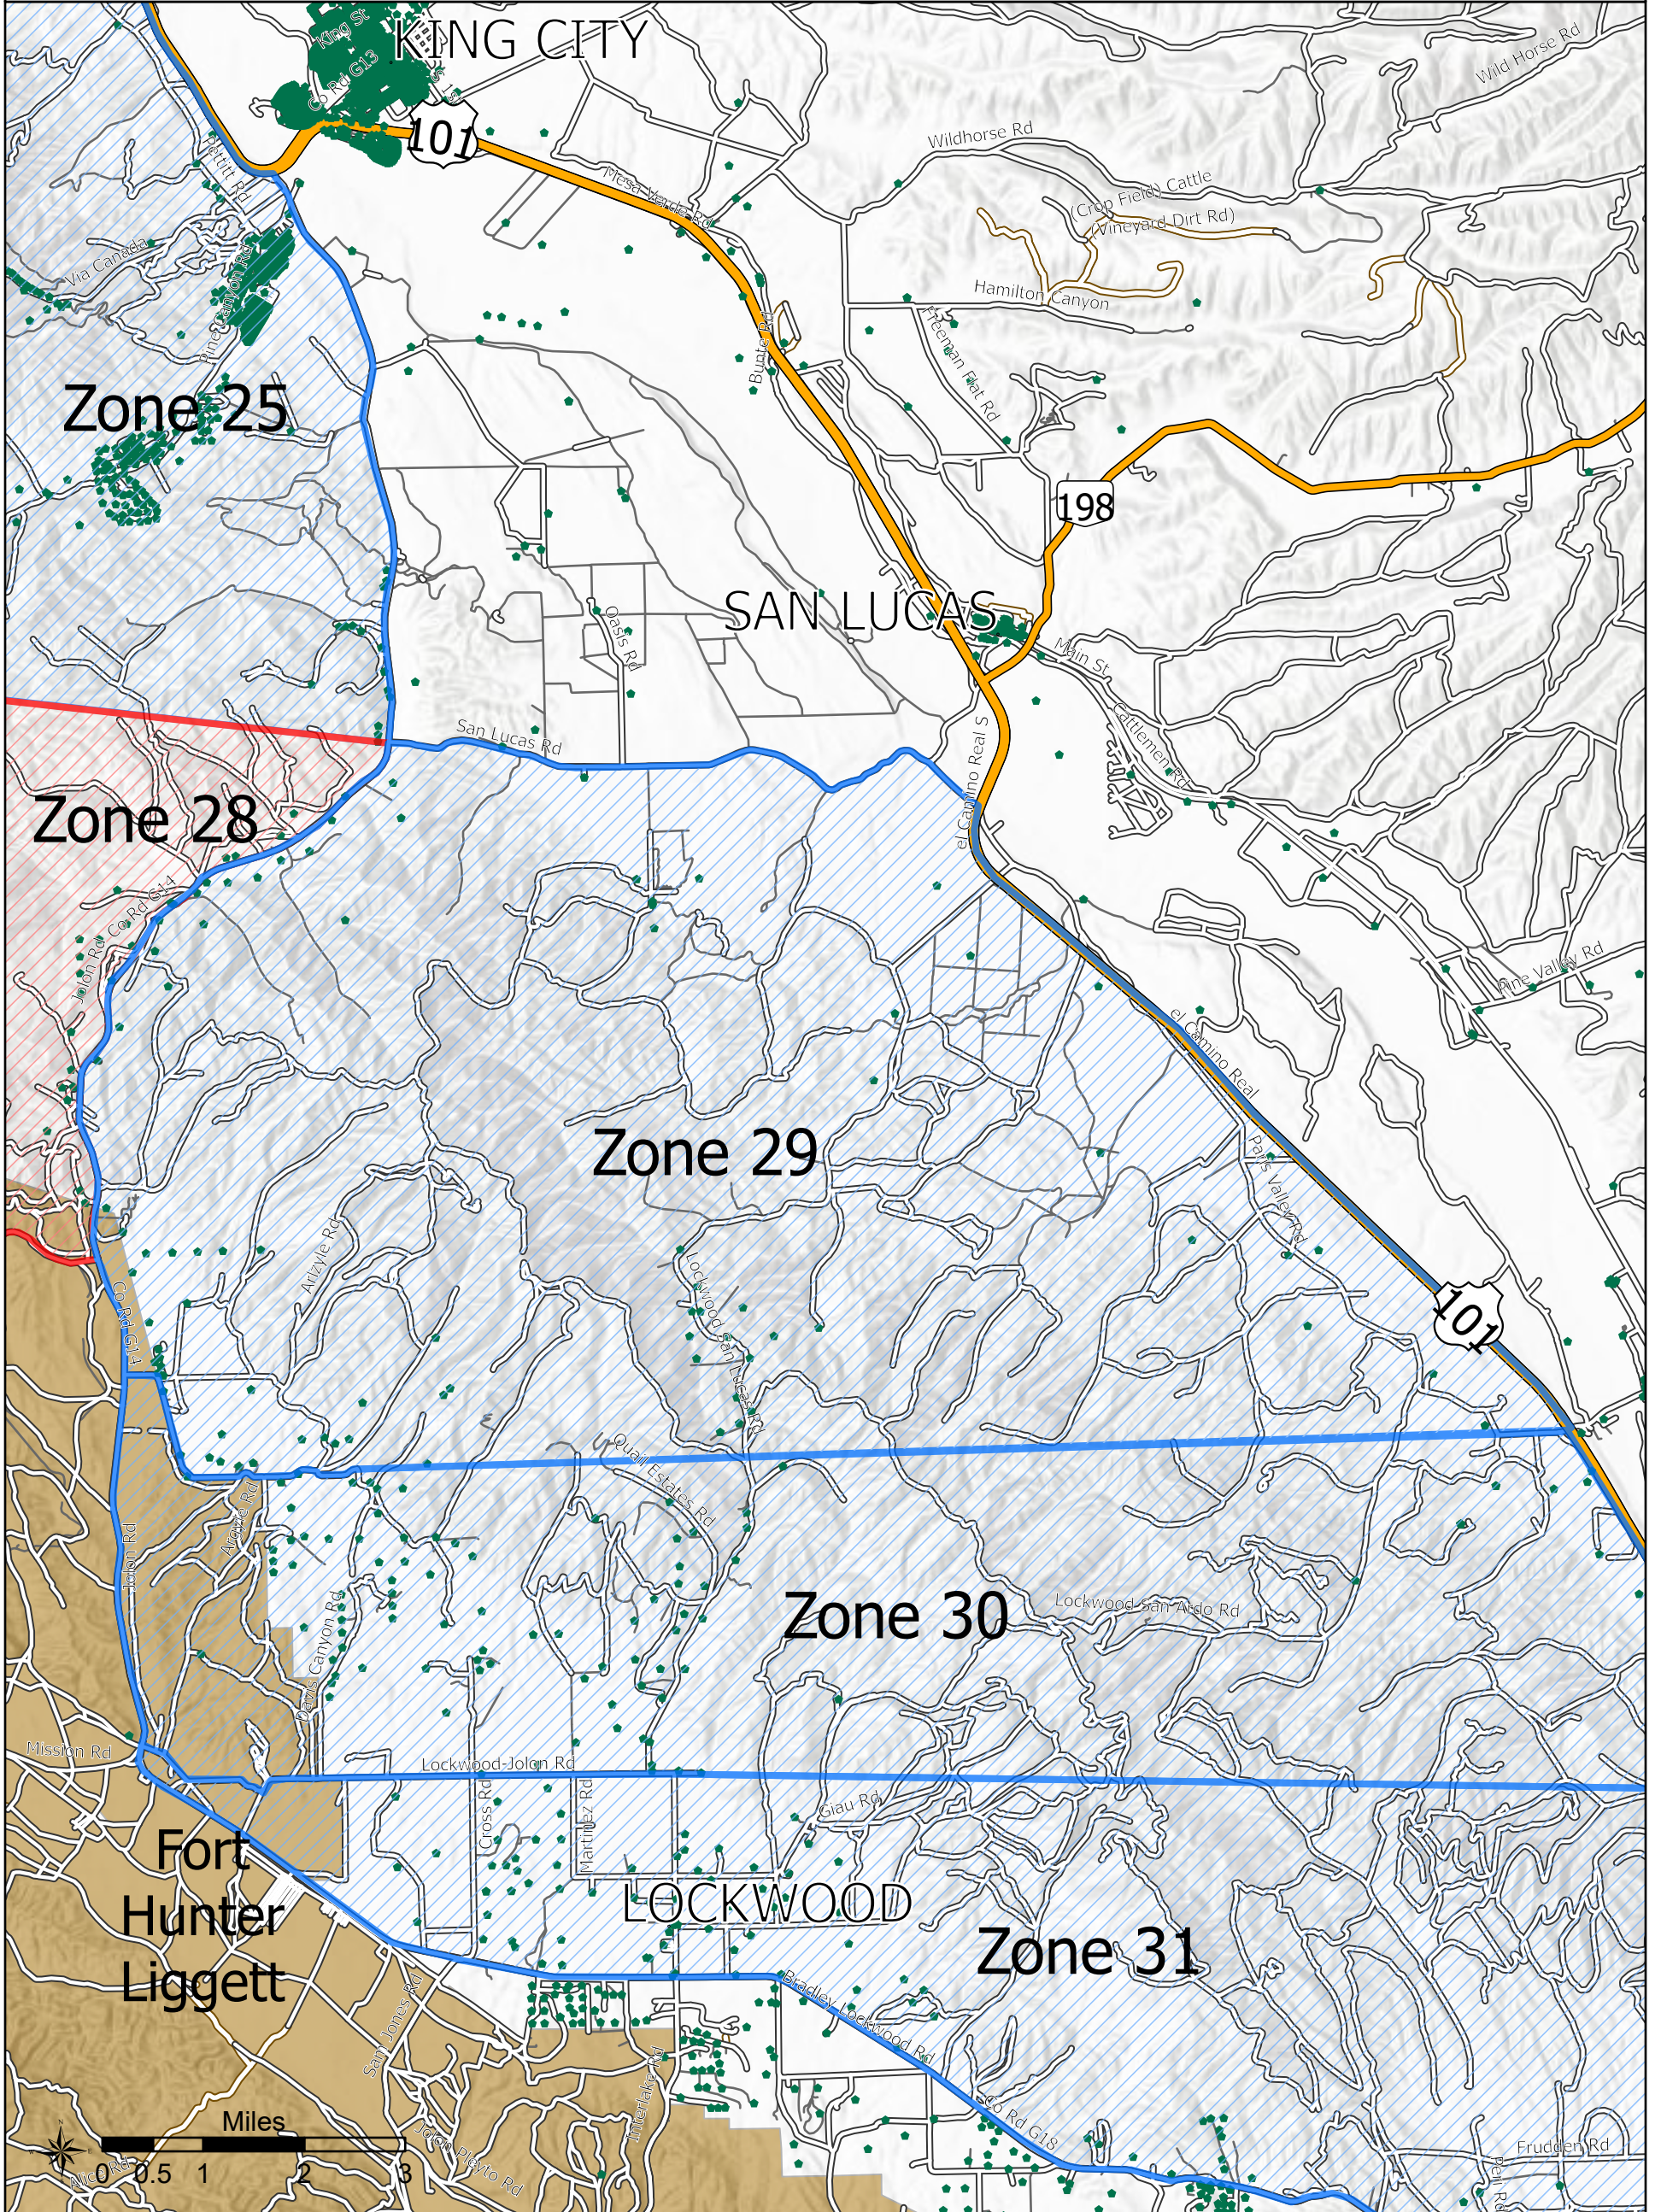

Dolan Fire Evacuation Zones

Zone 14A West

LPF-002428

09/17/2020 Day

122,307 acres at 09/16/2020 1000 Hrs

Zone 14A West Addresses: 24

-  Mandatory
-  Warning
-  Wildfire Daily Fire Perimeter
-  Address locations
-  LPF Trail
-  LPF Roads
-  Fort Hunter Liggett

Dolan Fire Evacuation Zones

Zone 28

LPF-002428

09/17/2020 Day

122,307 acres at 09/16/2020 1000 Hrs

Zone 28 Addresses: 26

-  Mandatory
-  Warning
-  Wildfire Daily Fire Perimeter
-  Address locations
-  LPF Trail
-  LPF Roads
-  Fort Hunter Liggett

Dolan Fire Evacuation Zones

Zone 29

LPF-002428

09/17/2020 Day

122,307 acres at 09/16/2020 1000 Hrs

Zone 29 Addresses: 85

-  Mandatory
-  Warning
-  Address locations
-  LPF Trail
-  LPF Roads
-  Fort Hunter Liggett

Dolan Fire Evacuation Zones

Zone 24

LPF-002428

09/17/2020 Day

122,307 acres at 09/16/2020 1000 Hrs

Zone 24 Addresses: 133

-  Mandatory
-  Warning
-  Wildfire Daily Fire Perimeter
-  Address locations
-  LPF Trail
-  LPF Roads
-  Fort Hunter Liggett