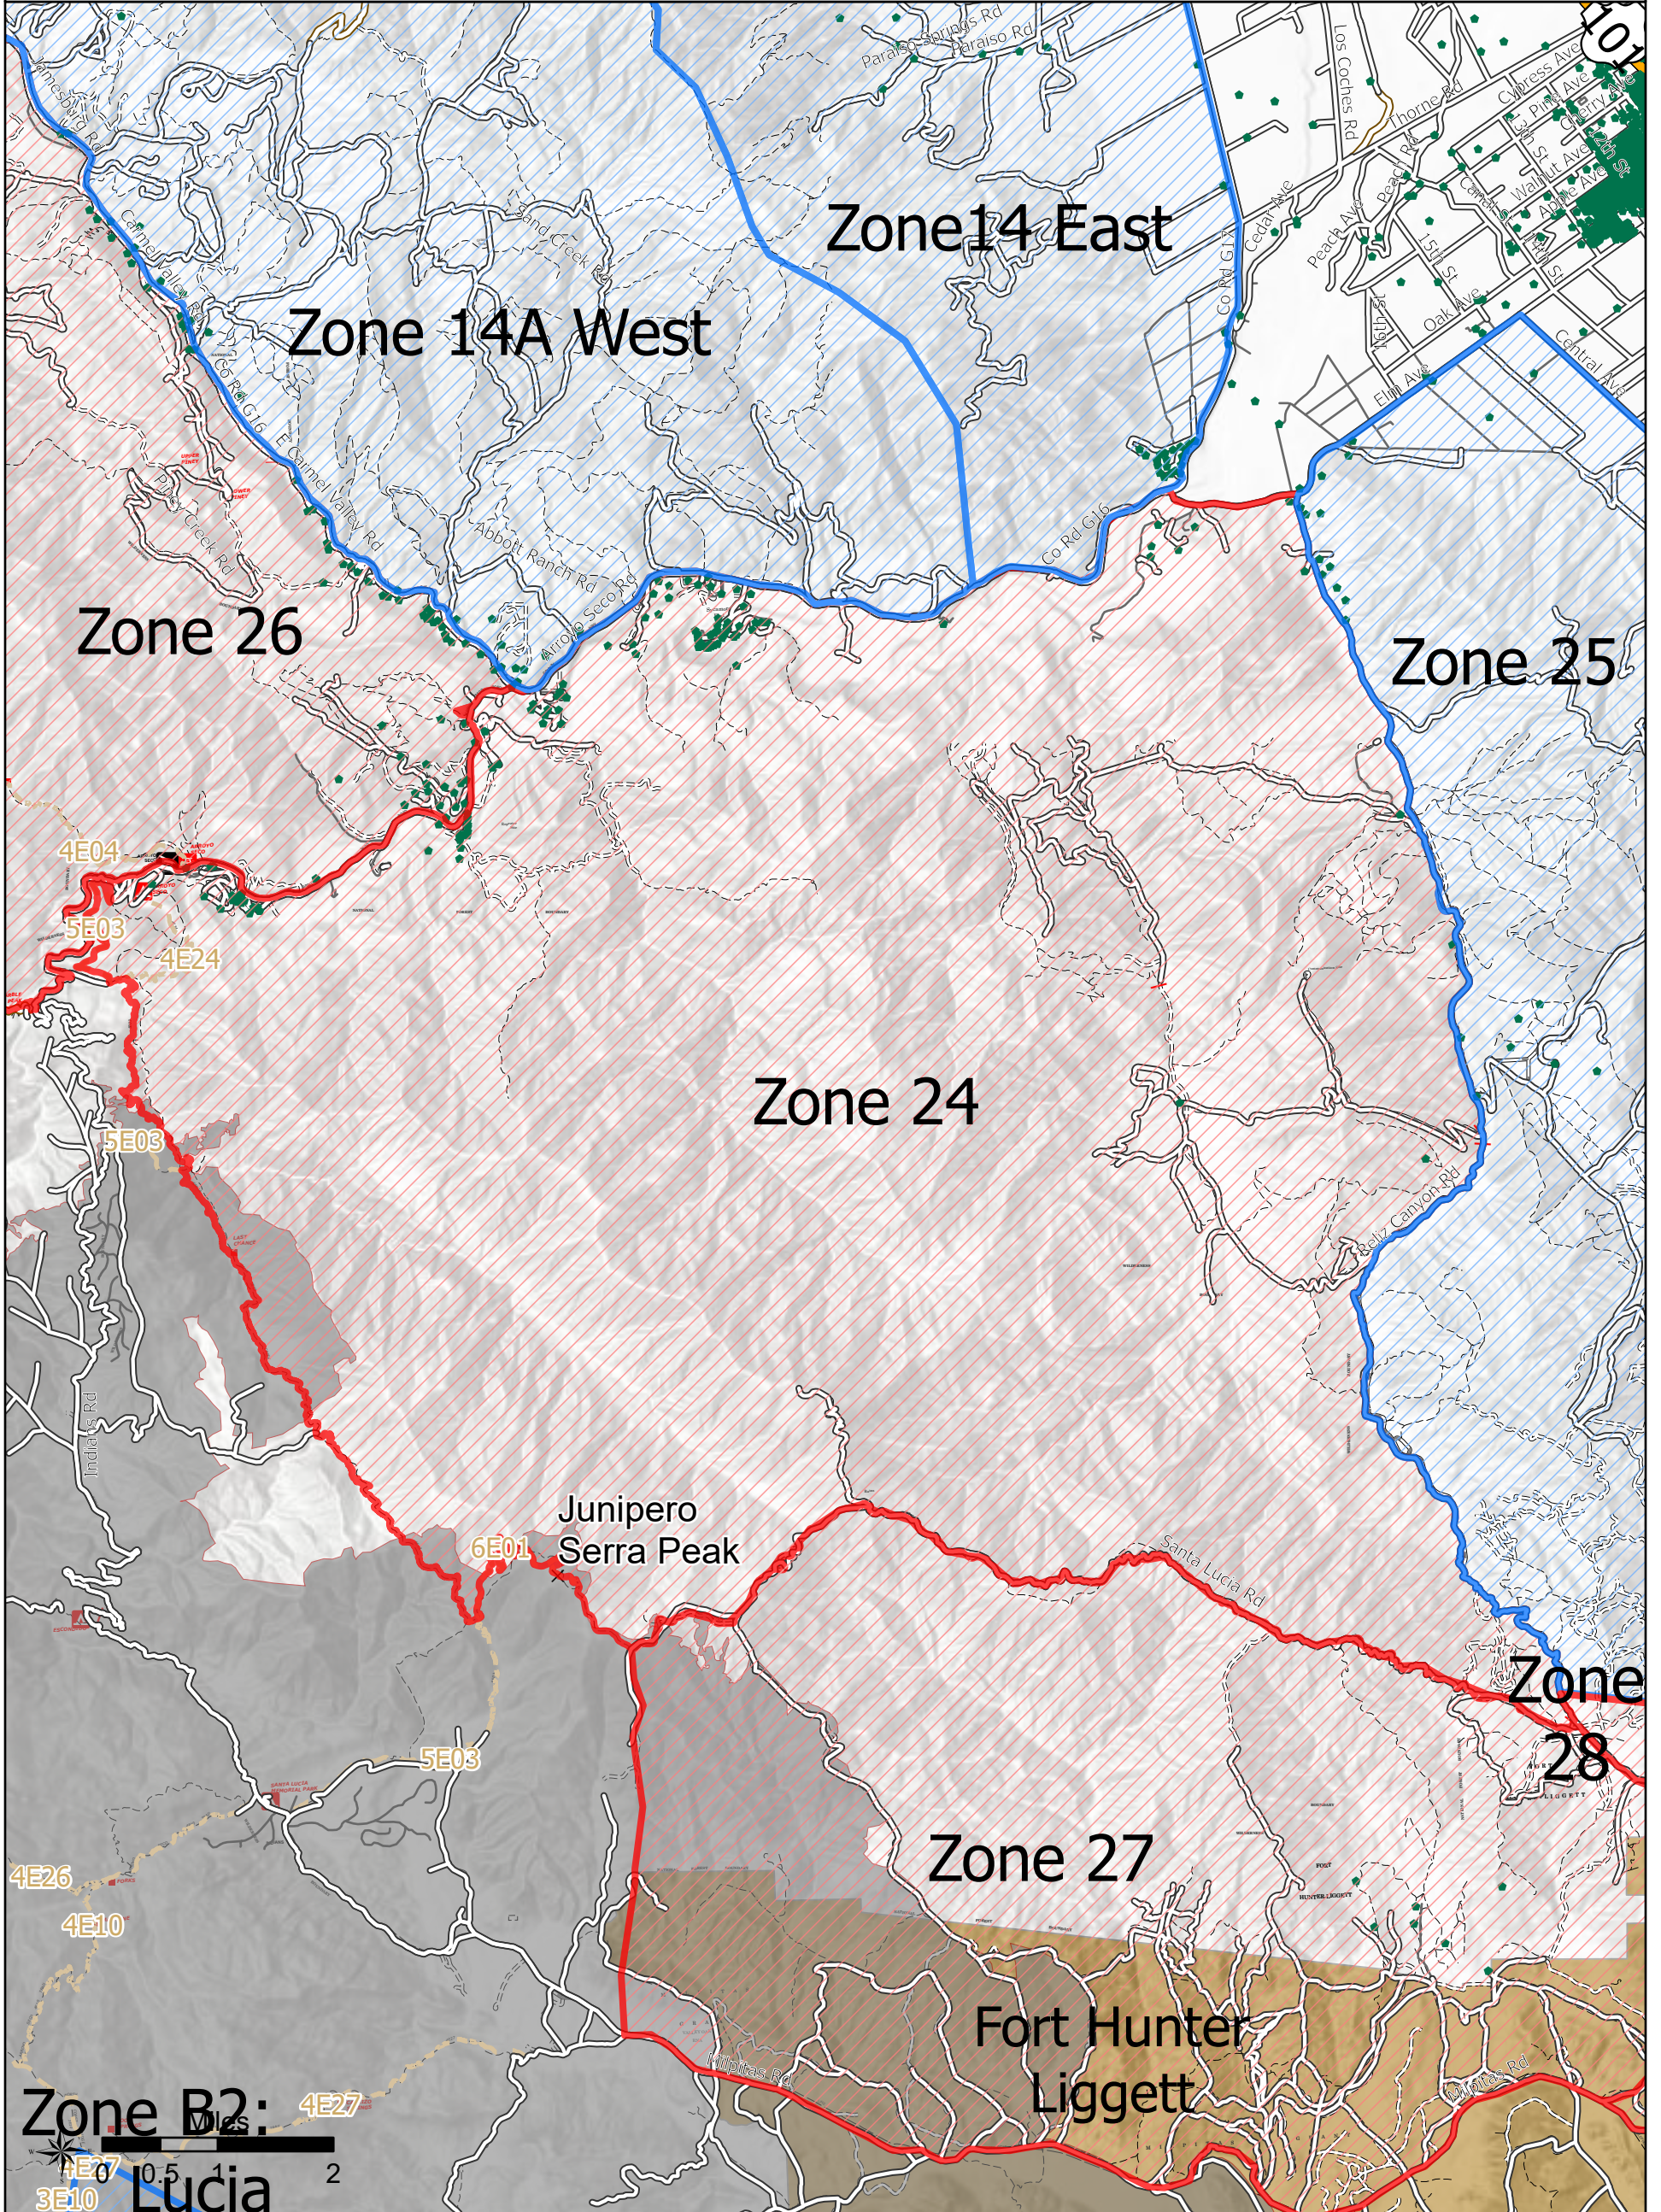

Dolan Fire Evacuation Zones

Zone 14A West

LPF-002428

09/17/2020 Day

122,307 acres at 09/16/2020 1000 Hrs

Zone 14A West Addresses: 24

-  Mandatory
-  Warning
-  Wildfire Daily Fire Perimeter
-  Address locations
-  LPF Trail
-  LPF Roads
-  Fort Hunter Liggett

Dolan Fire Evacuation Zones

Zone 24

LPF-002428

09/17/2020 Day

122,307 acres at 09/16/2020 1000 Hrs

Zone 24 Addresses: 133

-  Mandatory
-  Warning
-  Wildfire Daily Fire Perimeter
-  Address locations
-  LPF Trail
-  LPF Roads
-  Fort Hunter Liggett

Dolan Fire Evacuation Zones

Zone 25

LPF-002428

09/17/2020 Day

122,307 acres at 09/16/2020 1000 Hrs

Zone 25 Addresses: 642

-  Mandatory
-  Warning
-  Address locations
-  LPF Trail
-  LPF Roads
-  Fort Hunter Liggett

Dolan Fire Evacuation Zones

Zone 26

LPF-002428

09/17/2020 Day

122,307 acres at 09/16/2020 1000 Hrs

Zone 26 Addresses: 45

-  Mandatory
-  Warning
-  Wildfire Daily Fire Perimeter
-  Address locations
-  LPF Trail
-  LPF Roads
-  Fort Hunter Liggett