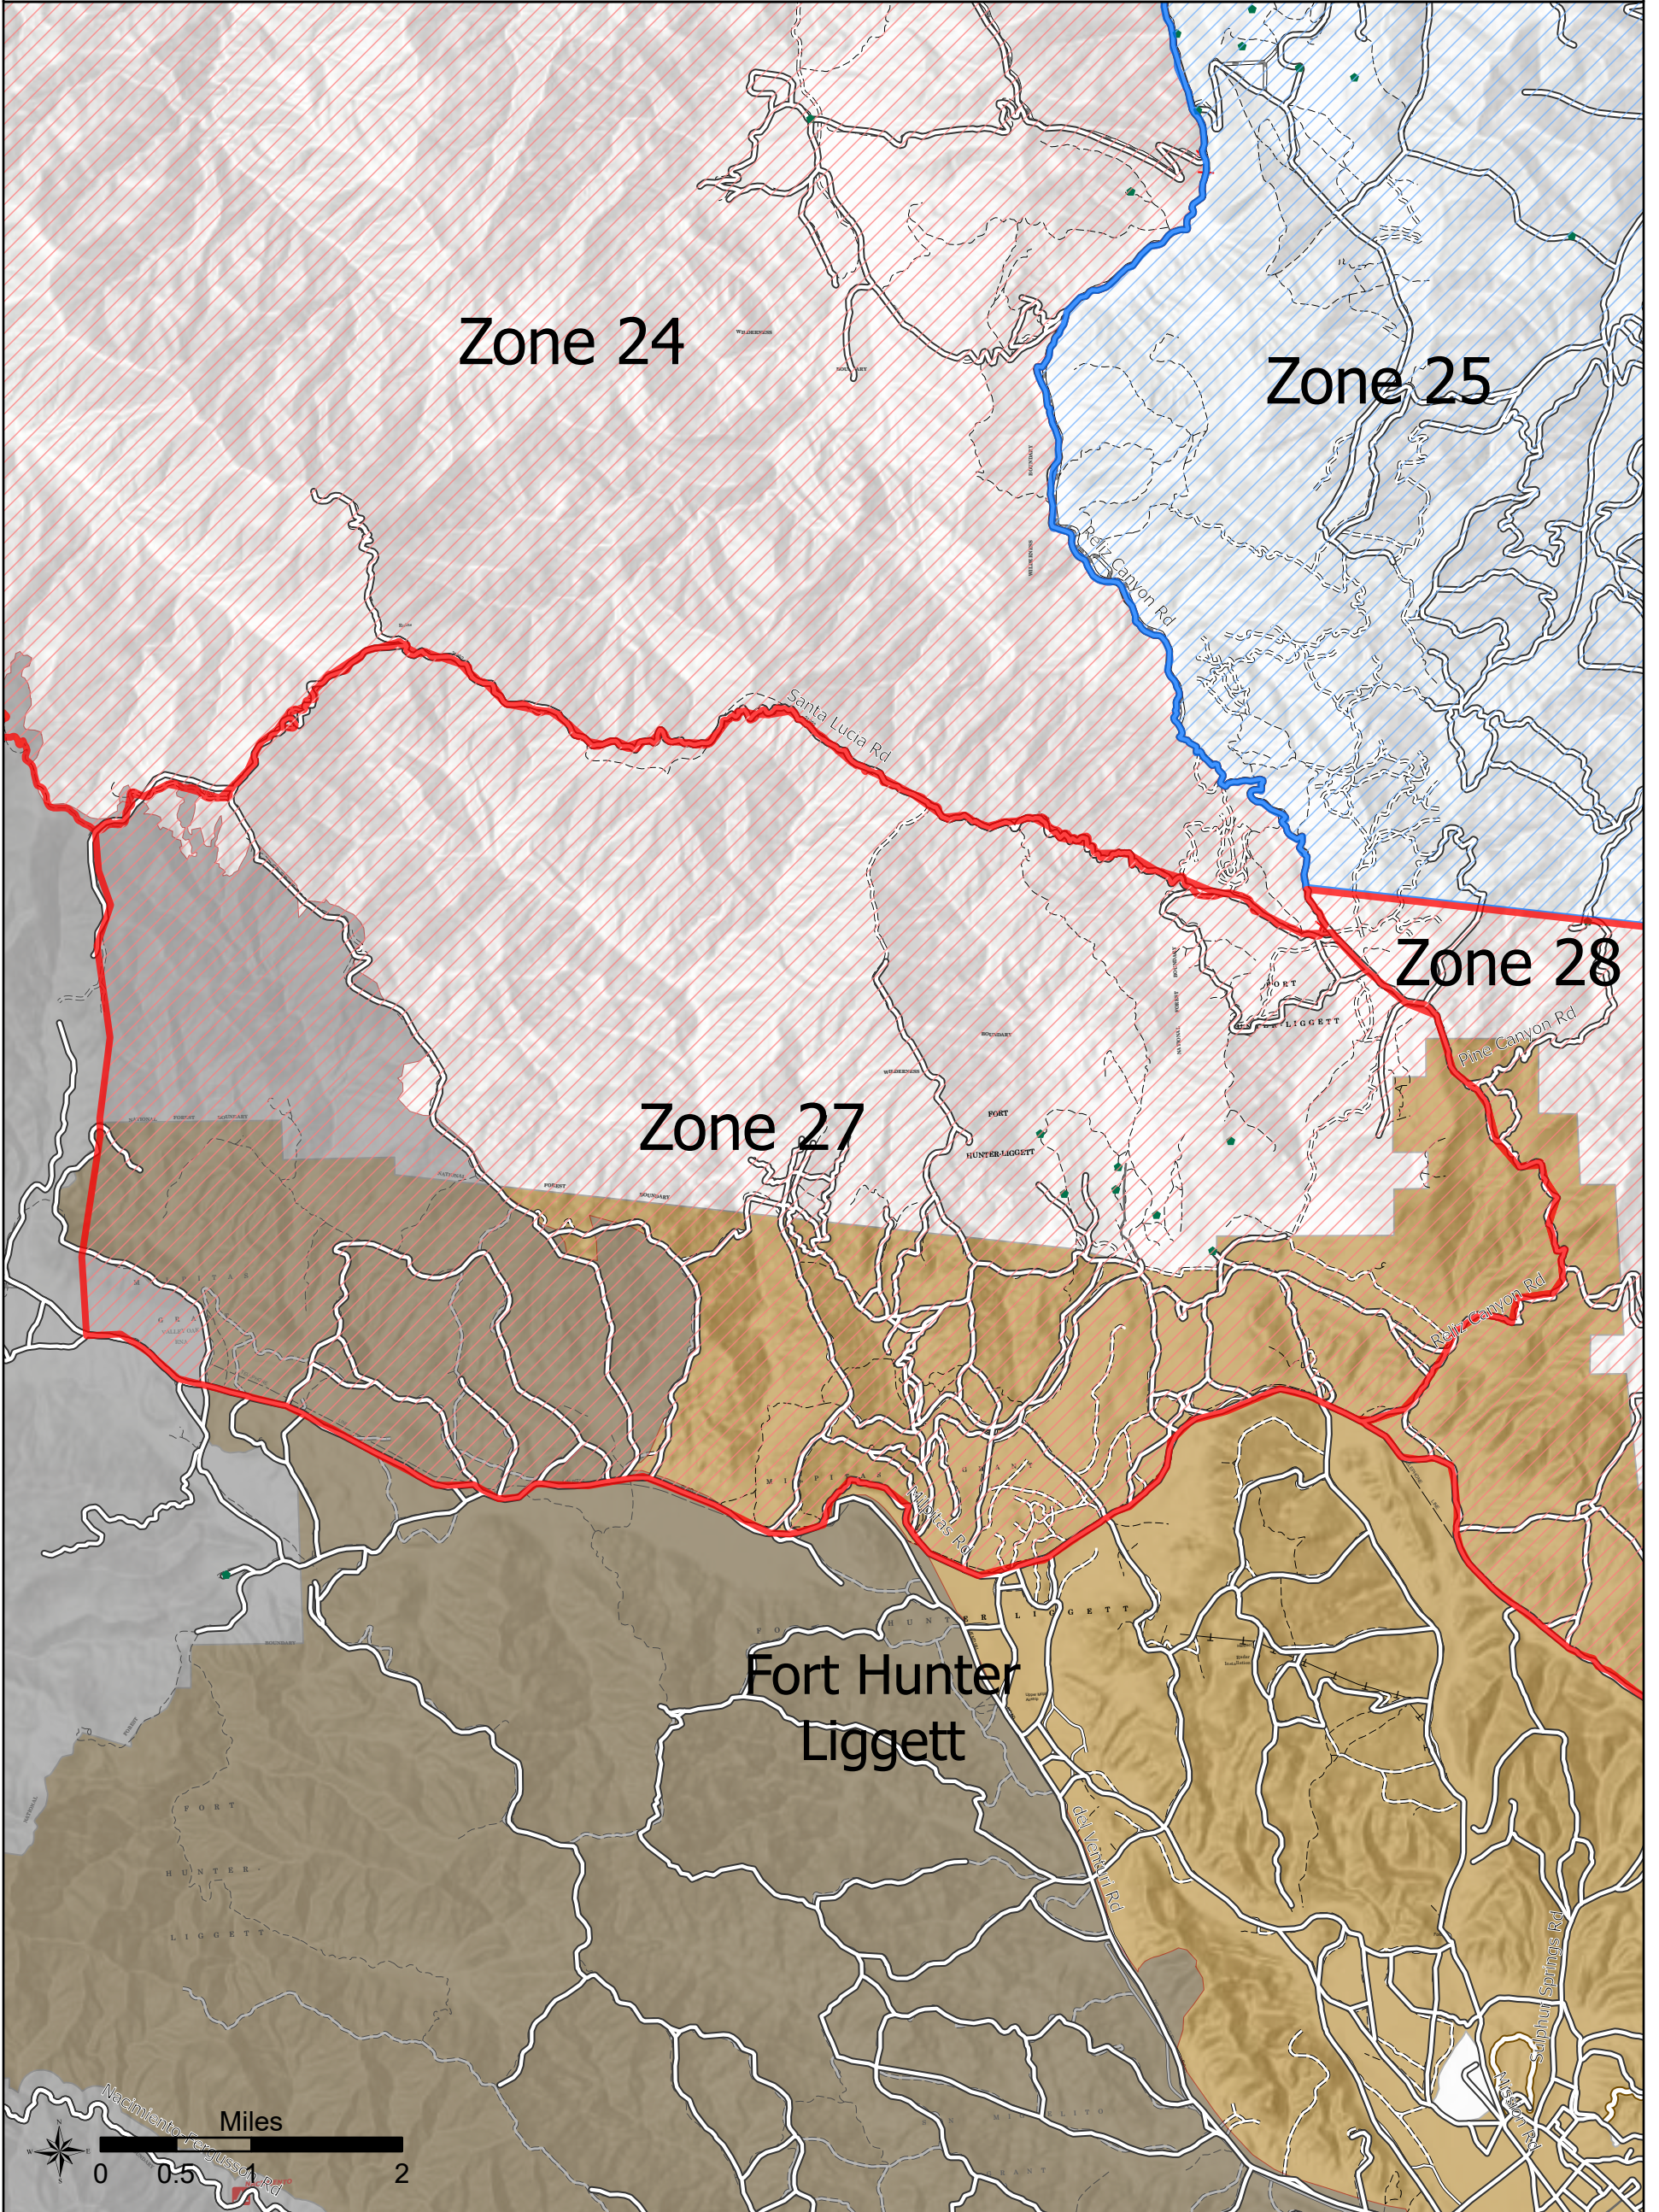

Dolan Fire Evacuation Zones

Zone 14A West

LPF-002428

09/17/2020 Day

122,307 acres at 09/16/2020 1000 Hrs

Zone 14A West Addresses: 24

-  Mandatory
-  Warning
-  Wildfire Daily Fire Perimeter
-  Address locations
-  LPF Trail
-  LPF Roads
-  Fort Hunter Liggett

Dolan Fire Evacuation Zones

Zone 27

LPF-002428

09/17/2020 Day

122,307 acres at 09/16/2020 1000 Hrs

Zone 27 Addresses: 7

-  Mandatory
-  Warning
-  Wildfire Daily Fire Perimeter
-  Address locations
-  LPF Trail
-  LPF Roads
-  Fort Hunter Liggett

Dolan Fire Evacuation Zones

Zone 28

LPF-002428

09/17/2020 Day

122,307 acres at 09/16/2020 1000 Hrs

Zone 28 Addresses: 26

-  Mandatory
-  Warning
-  Wildfire Daily Fire Perimeter
-  Address locations
-  LPF Trail
-  LPF Roads
-  Fort Hunter Liggett

Dolan Fire Evacuation Zones

Zone 24

LPF-002428

09/17/2020 Day

122,307 acres at 09/16/2020 1000 Hrs

Zone 24 Addresses: 133

-  Mandatory
-  Warning
-  Wildfire Daily Fire Perimeter
-  Address locations
-  LPF Trail
-  LPF Roads
-  Fort Hunter Liggett