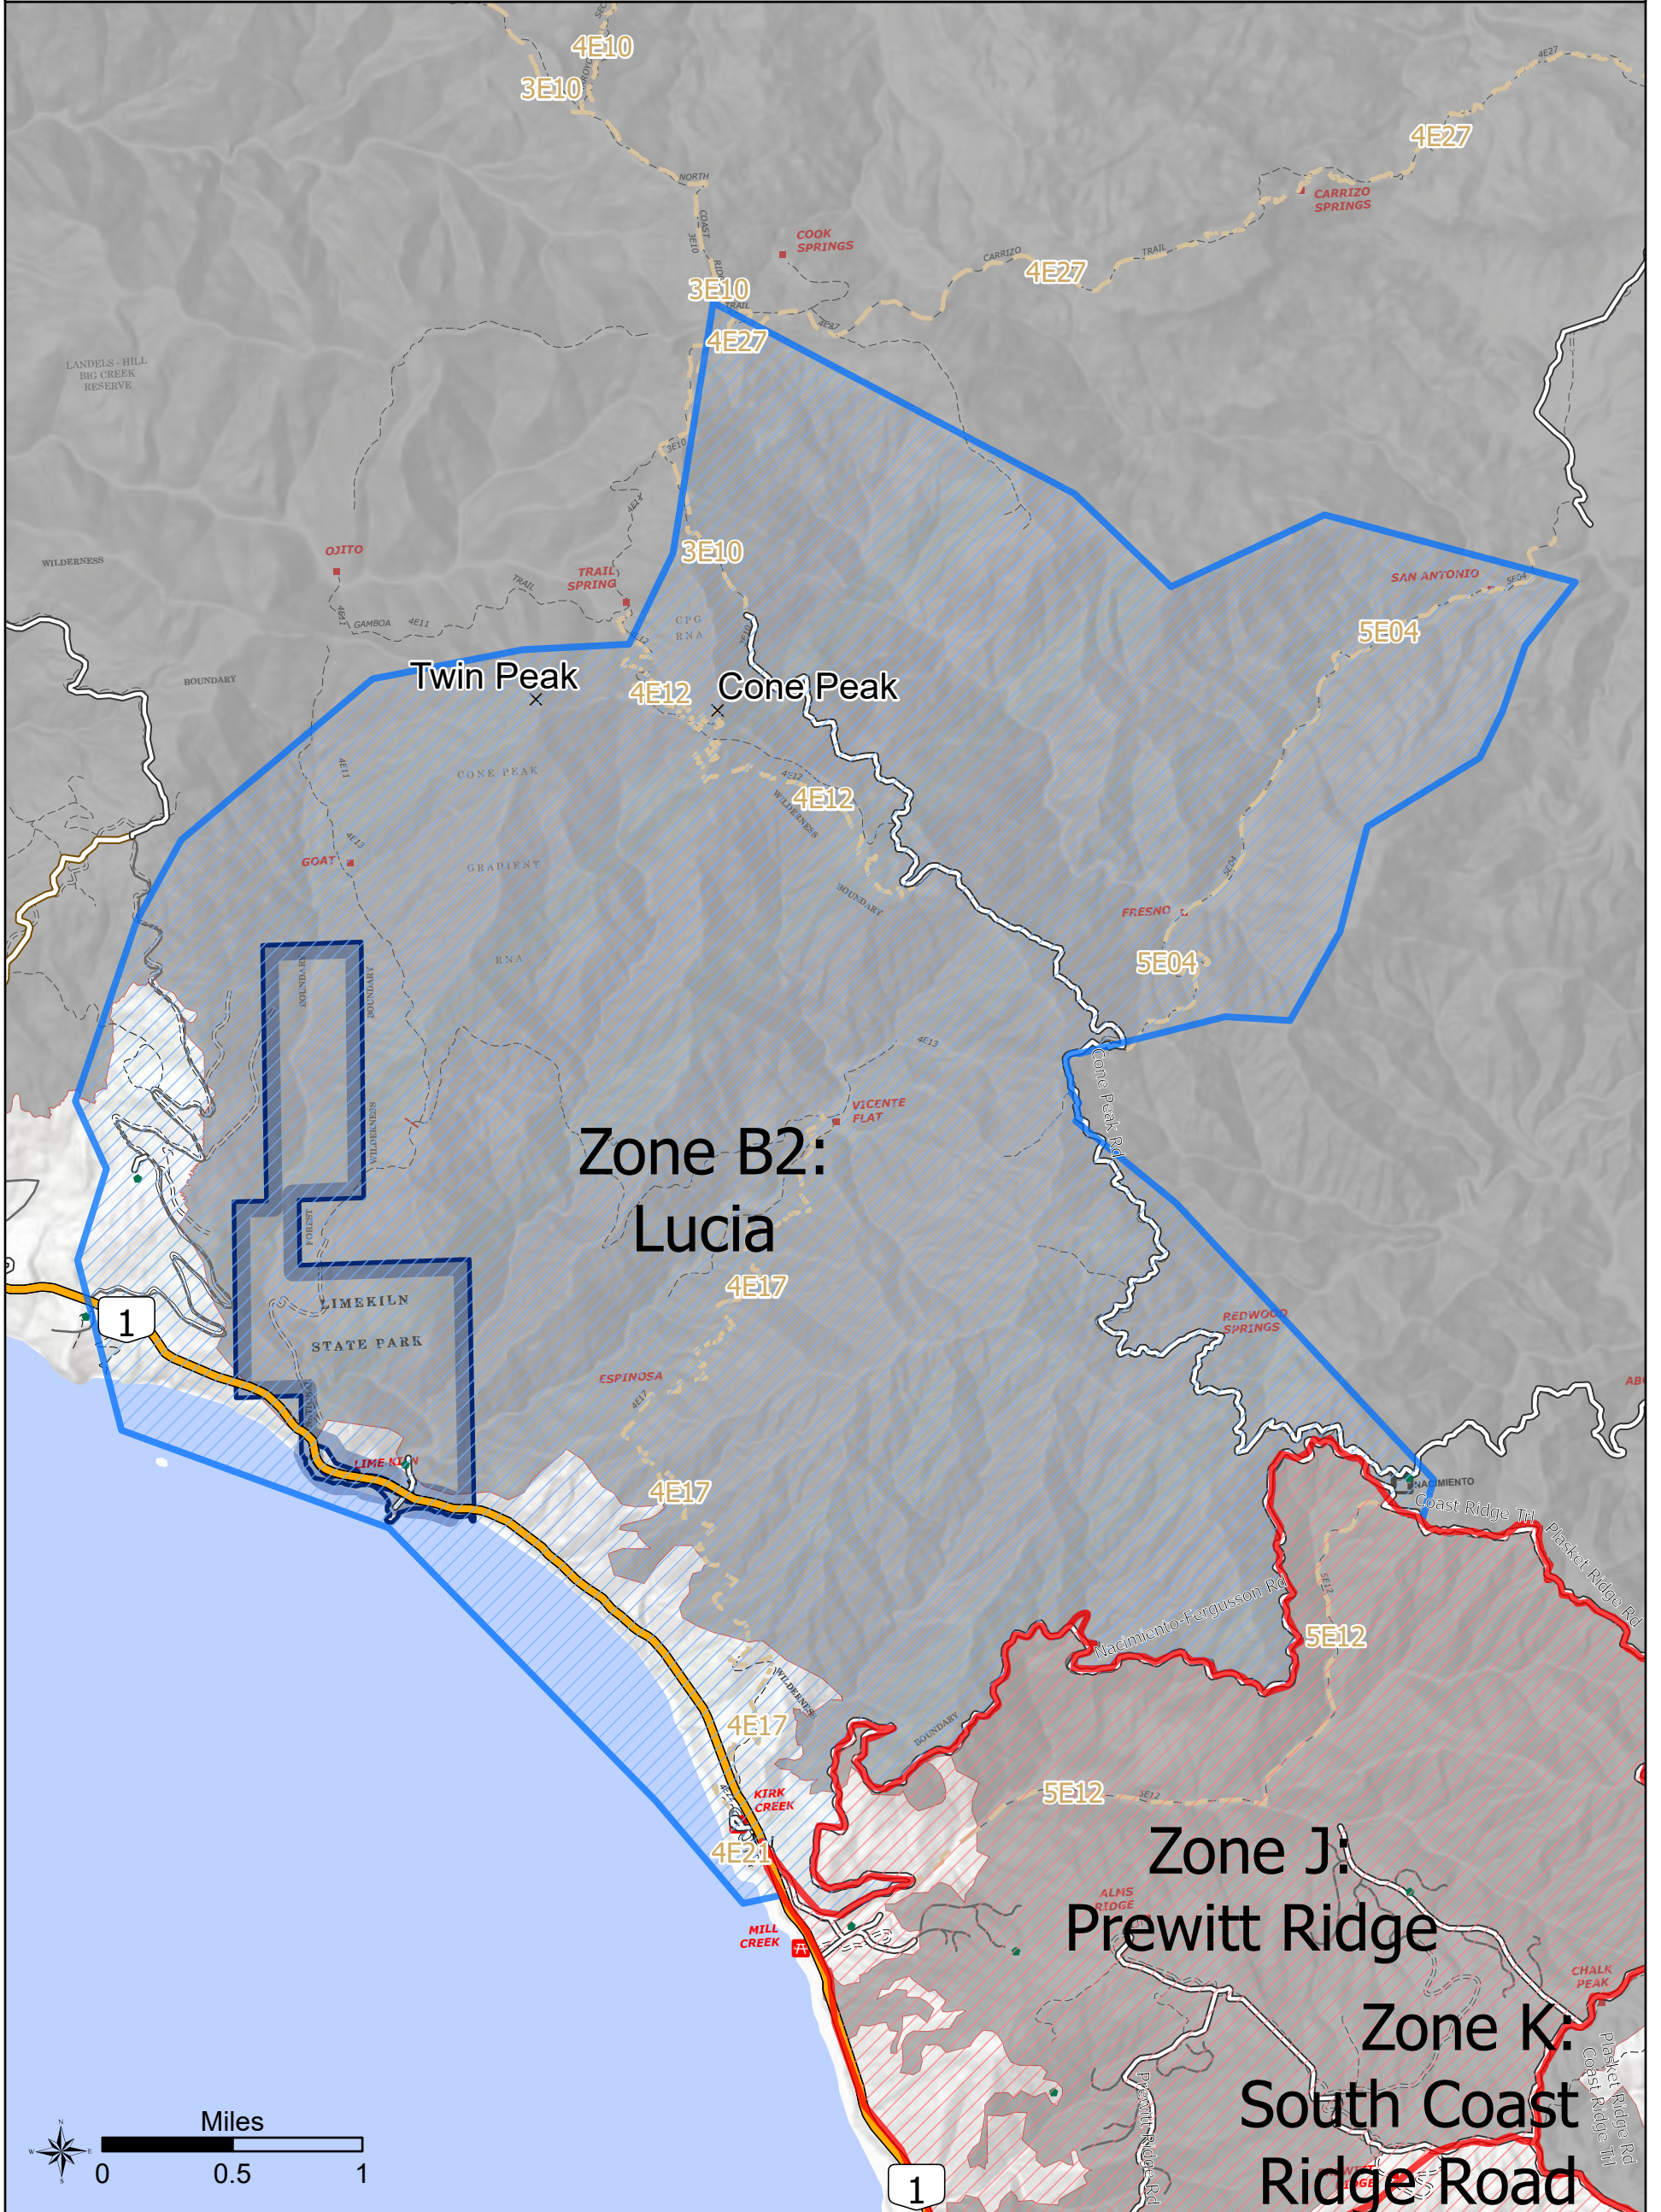

Dolan Fire Evacuation Zones

Zone 30

LPF-002428

09/17/2020 Day

122,307 acres at 09/16/2020 1000 Hrs

Zone 30 Addresses: 106

-  Mandatory
-  Warning
-  Address locations
-  LPF Trail
-  LPF Roads
-  Fort Hunter Liggett

Dolan Fire Evacuation Zones

Zone B2: Lucia

LPF-002428

09/17/2020 Day

122,307 acres at 09/16/2020 1000 Hrs

Zone B2: Lucia Addresses: 3

-  Mandatory
-  Warning
-  Wildfire Daily Fire Perimeter
-  Address locations
-  LPF Trail
-  LPF Roads
-  Fort Hunter Liggett

Dolan Fire Evacuation Zones

Zone J: Prewitt Ridge

LPF-002428

09/17/2020 Day

122,307 acres at 09/16/2020 1000 Hrs

Zone J: Prewitt Ridge Addresses: 6

-  Mandatory
-  Warning
-  Wildfire Daily Fire Perimeter
-  Address locations
-  LPF Trail
-  LPF Roads
-  Fort Hunter Liggett

Dolan Fire Evacuation Zones

Zone L: Gorda

LPF-002428

09/17/2020 Day

122,307 acres at 09/16/2020 1000 Hrs

Zone L: Gorda Addresses: 23

-  Mandatory
-  Warning
-  Wildfire Daily Fire Perimeter
-  Address locations
-  LPF Trail
-  LPF Roads
-  Fort Hunter Liggett