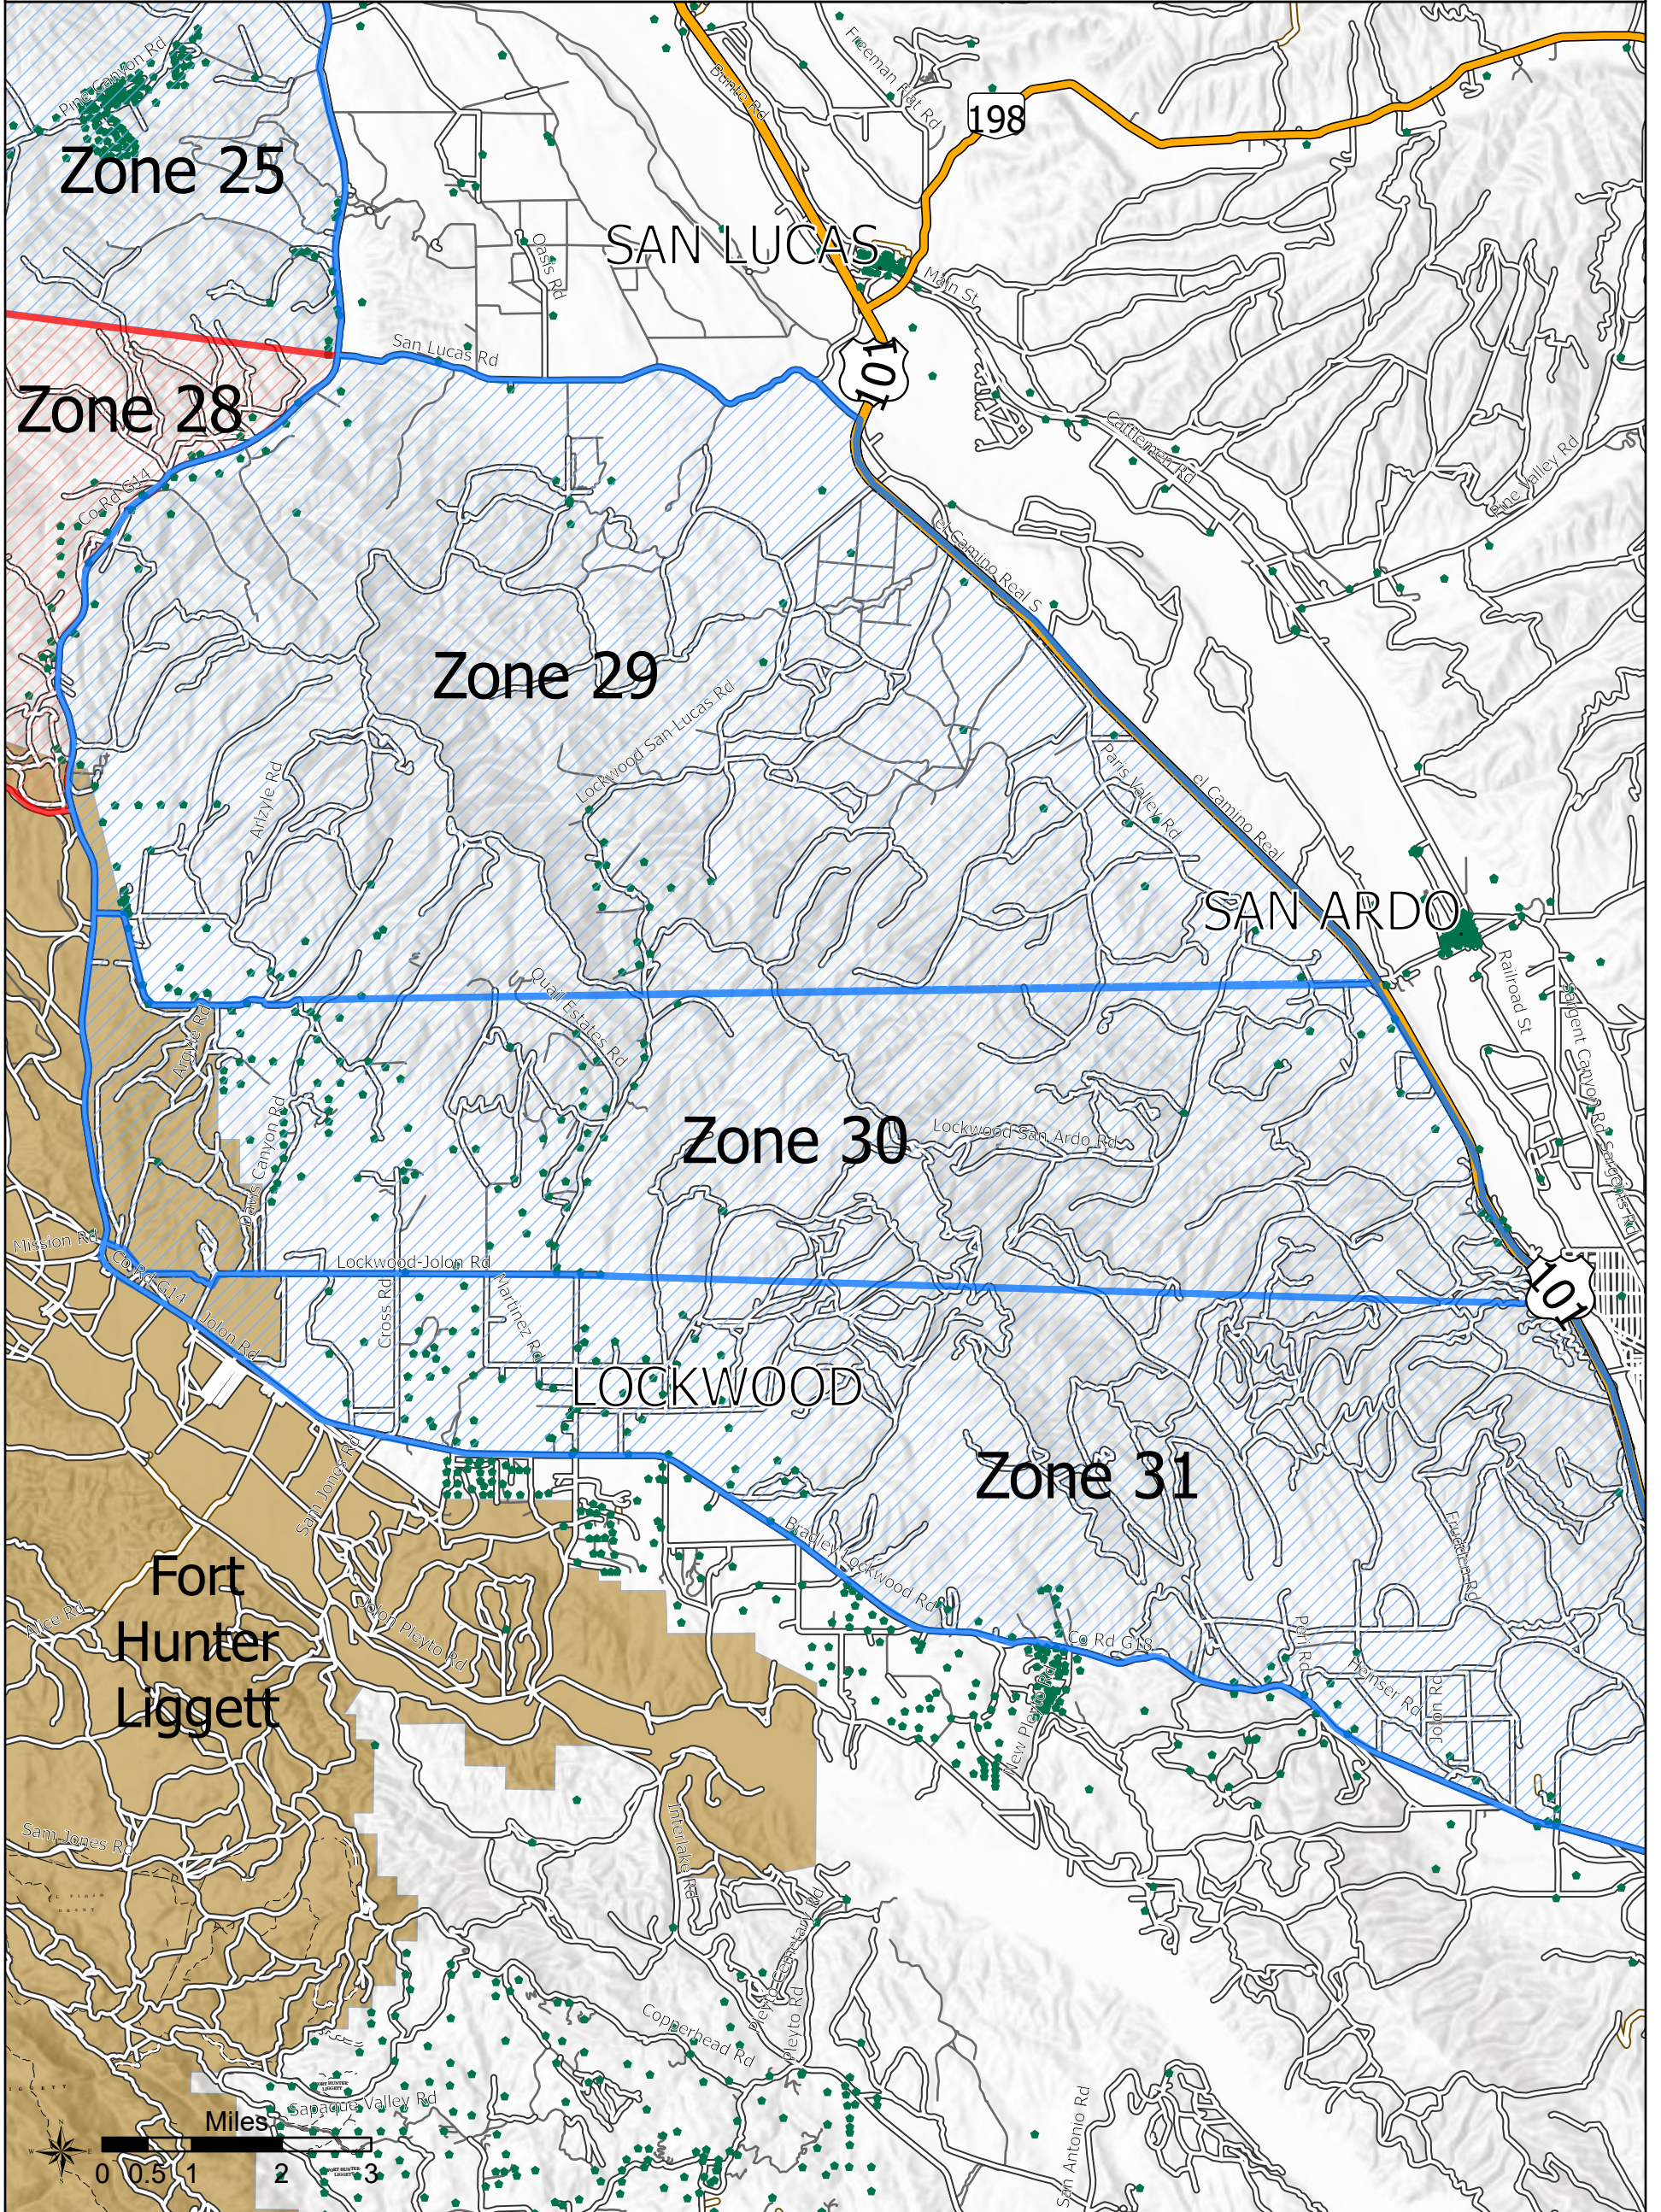

Dolan Fire Evacuation Zones

Zone 26

LPF-002428
09/18/2020 Day

127,724 acres at 9/17/2020 1900 hrs

Zone 26 Addresses: 45

-  Mandatory
-  Warning
-  Wildfire Daily Fire Perimeter
-  Address locations
-  LPF Trail
-  LPF Roads
-  Fort Hunter Liggett

Dolan Fire Evacuation Zones

Zone 30

LPF-002428
09/18/2020 Day

127,724 acres at 9/17/2020 1900 hrs

Zone 30 Addresses: 106

-  Mandatory
-  Warning
-  Address locations
-  LPF Trail
-  LPF Roads
-  Fort Hunter Liggett

Dolan Fire Evacuation Zones

Zone B2: Lucia

LPF-002428
09/18/2020 Day

127,724 acres at 9/17/2020 1900 hrs

Zone B2: Lucia Addresses: 3

-  Mandatory
-  Warning
-  Wildfire Daily Fire Perimeter
-  Address locations
-  LPF Trail
-  LPF Roads
-  Fort Hunter Liggett

Dolan Fire Evacuation Zones

Zone J: Prewitt Ridge

LPF-002428
09/18/2020 Day

127,724 acres at 9/17/2020 1900 hrs

Zone J: Prewitt Ridge Addresses: 6

-  Mandatory
-  Warning
-  Wildfire Daily Fire Perimeter
-  Address locations
-  LPF Trail
-  LPF Roads
-  Fort Hunter Liggett