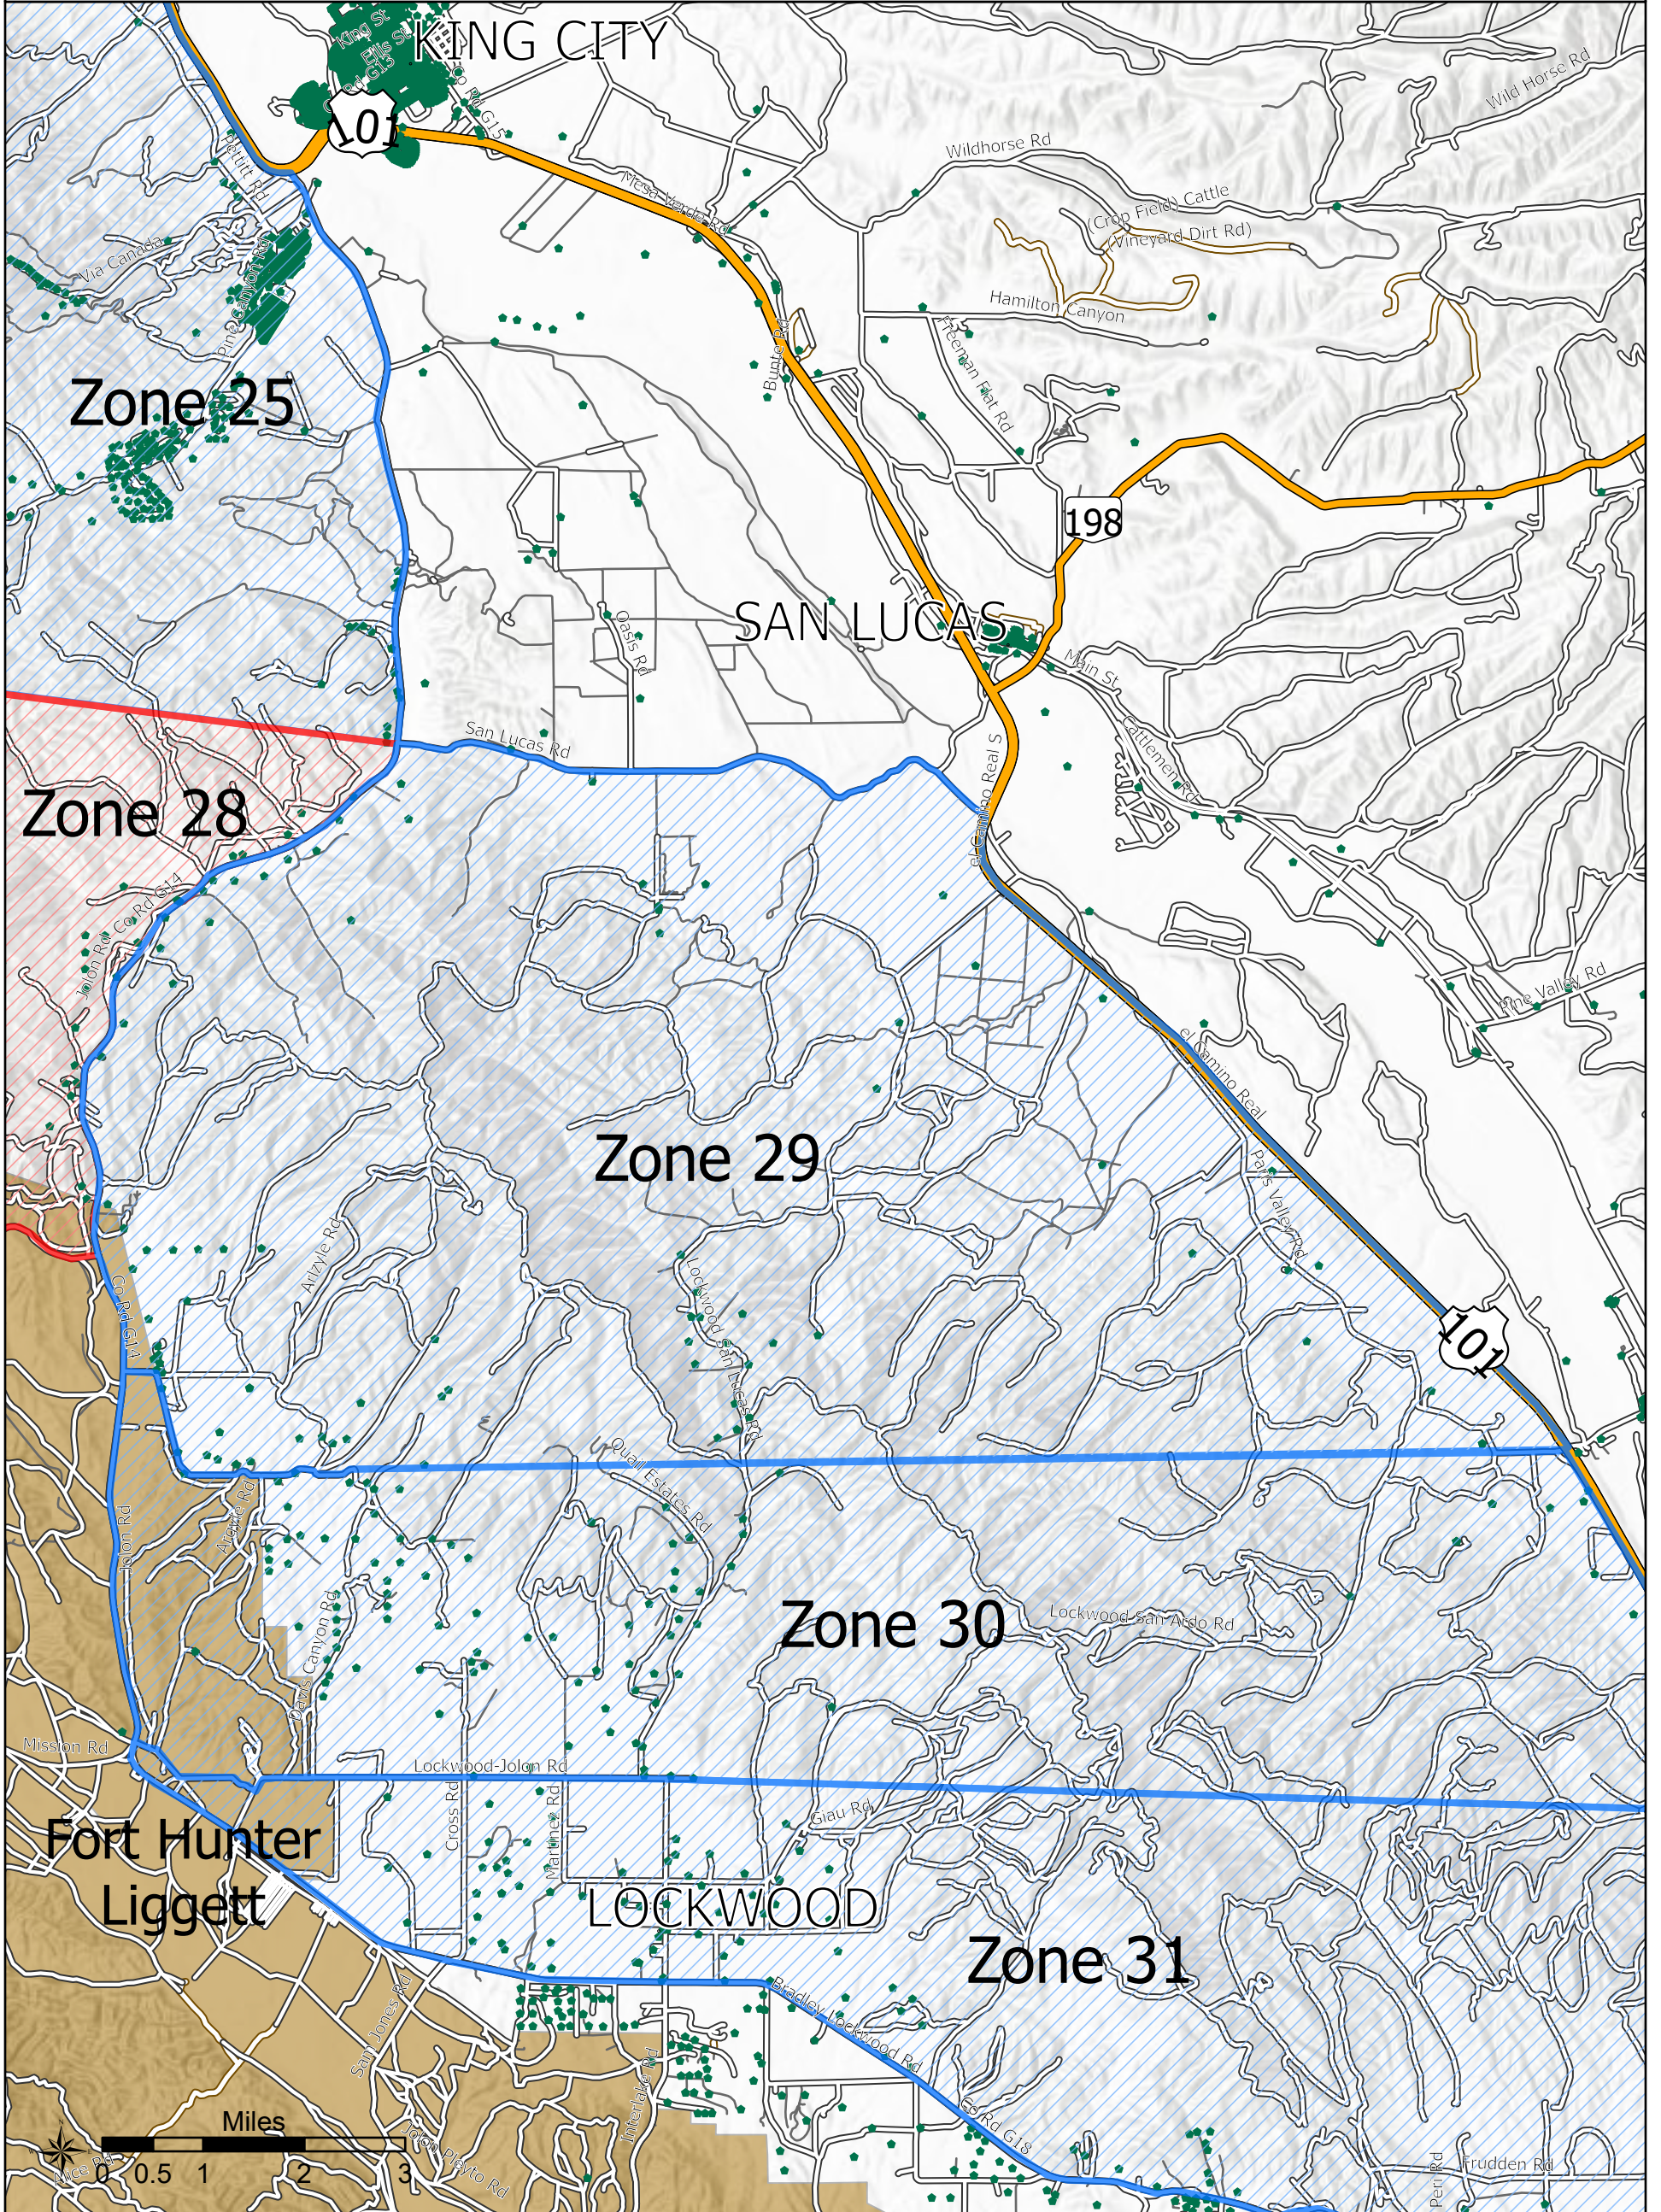

Dolan Fire Evacuation Zones

Zone 14A West

LPF-002428
09/18/2020 Day

127,724 acres at 9/17/2020 1900 hrs

Zone 14A West Addresses: 24

-  Mandatory
-  Warning
-  Wildfire Daily Fire Perimeter
-  Address locations
-  LPF Trail
-  LPF Roads
-  Fort Hunter Liggett

Dolan Fire Evacuation Zones

Zone 28

LPF-002428
09/18/2020 Day

127,724 acres at 9/17/2020 1900 hrs

Zone 28 Addresses: 26

-  Mandatory
-  Warning
-  Wildfire Daily Fire Perimeter
-  Address locations
-  LPF Trail
-  LPF Roads
-  Fort Hunter Liggett

Dolan Fire Evacuation Zones

Zone 29

LPF-002428
09/18/2020 Day

127,724 acres at 9/17/2020 1900 hrs

Zone 29 Addresses: 85

-  Mandatory
-  Warning
-  Address locations
-  LPF Trail
-  LPF Roads
-  Fort Hunter Liggett

Dolan Fire Evacuation Zones

Zone 24

LPF-002428
09/18/2020 Day

127,724 acres at 9/17/2020 1900 hrs

Zone 24 Addresses: 133

-  Mandatory
-  Warning
-  Wildfire Daily Fire Perimeter
-  Address locations
-  LPF Trail
-  LPF Roads
-  Fort Hunter Liggett