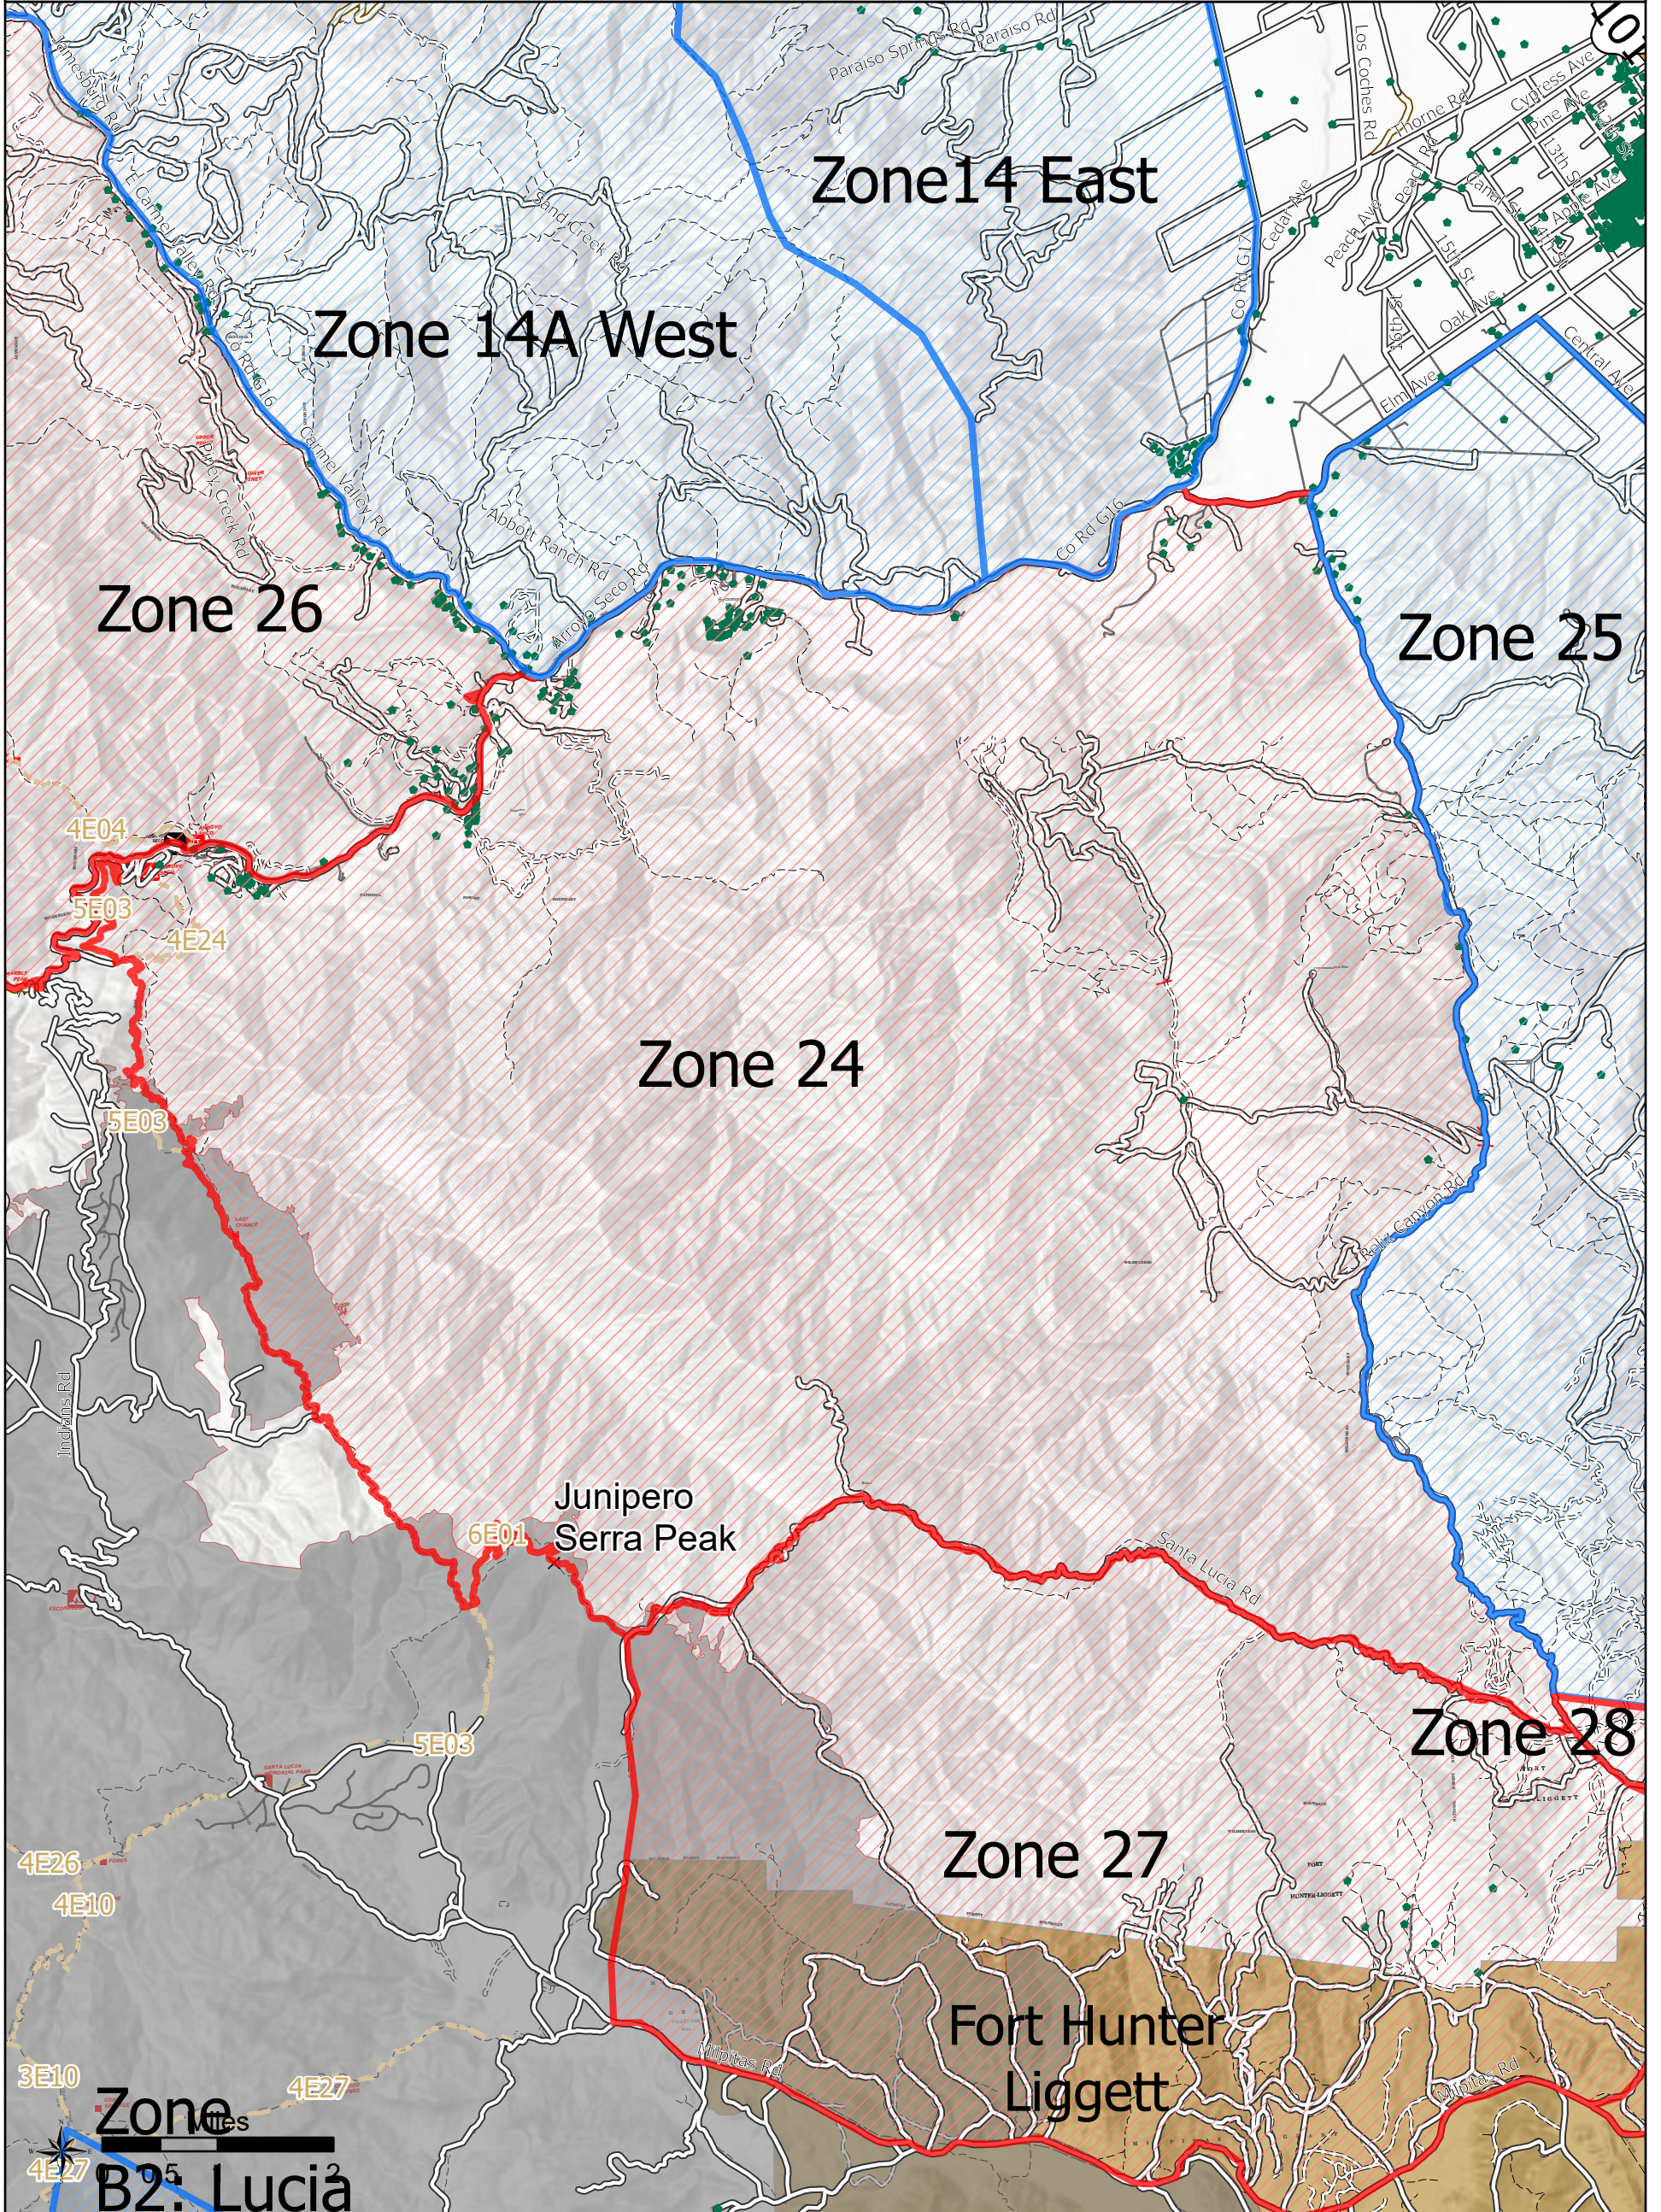

Dolan Fire Evacuation Zones

Zone 24

LPF-002428
09/18/2020 Day

127,724 acres at 9/17/2020 1900 hrs

Zone 24 Addresses: 133

-  Mandatory
-  Warning
-  Wildfire Daily Fire Perimeter
-  Address locations
-  LPF Trail
-  LPF Roads
-  Fort Hunter Liggett

Dolan Fire Evacuation Zones

Zone 25

LPF-002428
09/18/2020 Day

127,724 acres at 9/17/2020 1900 hrs

Zone 25 Addresses: 642

-  Mandatory
-  Warning
-  Address locations
-  LPF Trail
-  LPF Roads
-  Fort Hunter Liggett

Dolan Fire Evacuation Zones

Zone 26

LPF-002428
09/18/2020 Day

127,724 acres at 9/17/2020 1900 hrs

Zone 26 Addresses: 45

-  Mandatory
-  Warning
-  Wildfire Daily Fire Perimeter
-  Address locations
-  LPF Trail
-  LPF Roads
-  Fort Hunter Liggett

Dolan Fire Evacuation Zones

Zone L: Gorda

LPF-002428
09/18/2020 Day

127,724 acres at 9/17/2020 1900 hrs

Zone L: Gorda Addresses: 23

-  Mandatory
-  Warning
-  Wildfire Daily Fire Perimeter
-  Address locations
-  LPF Trail
-  LPF Roads
-  Fort Hunter Liggett