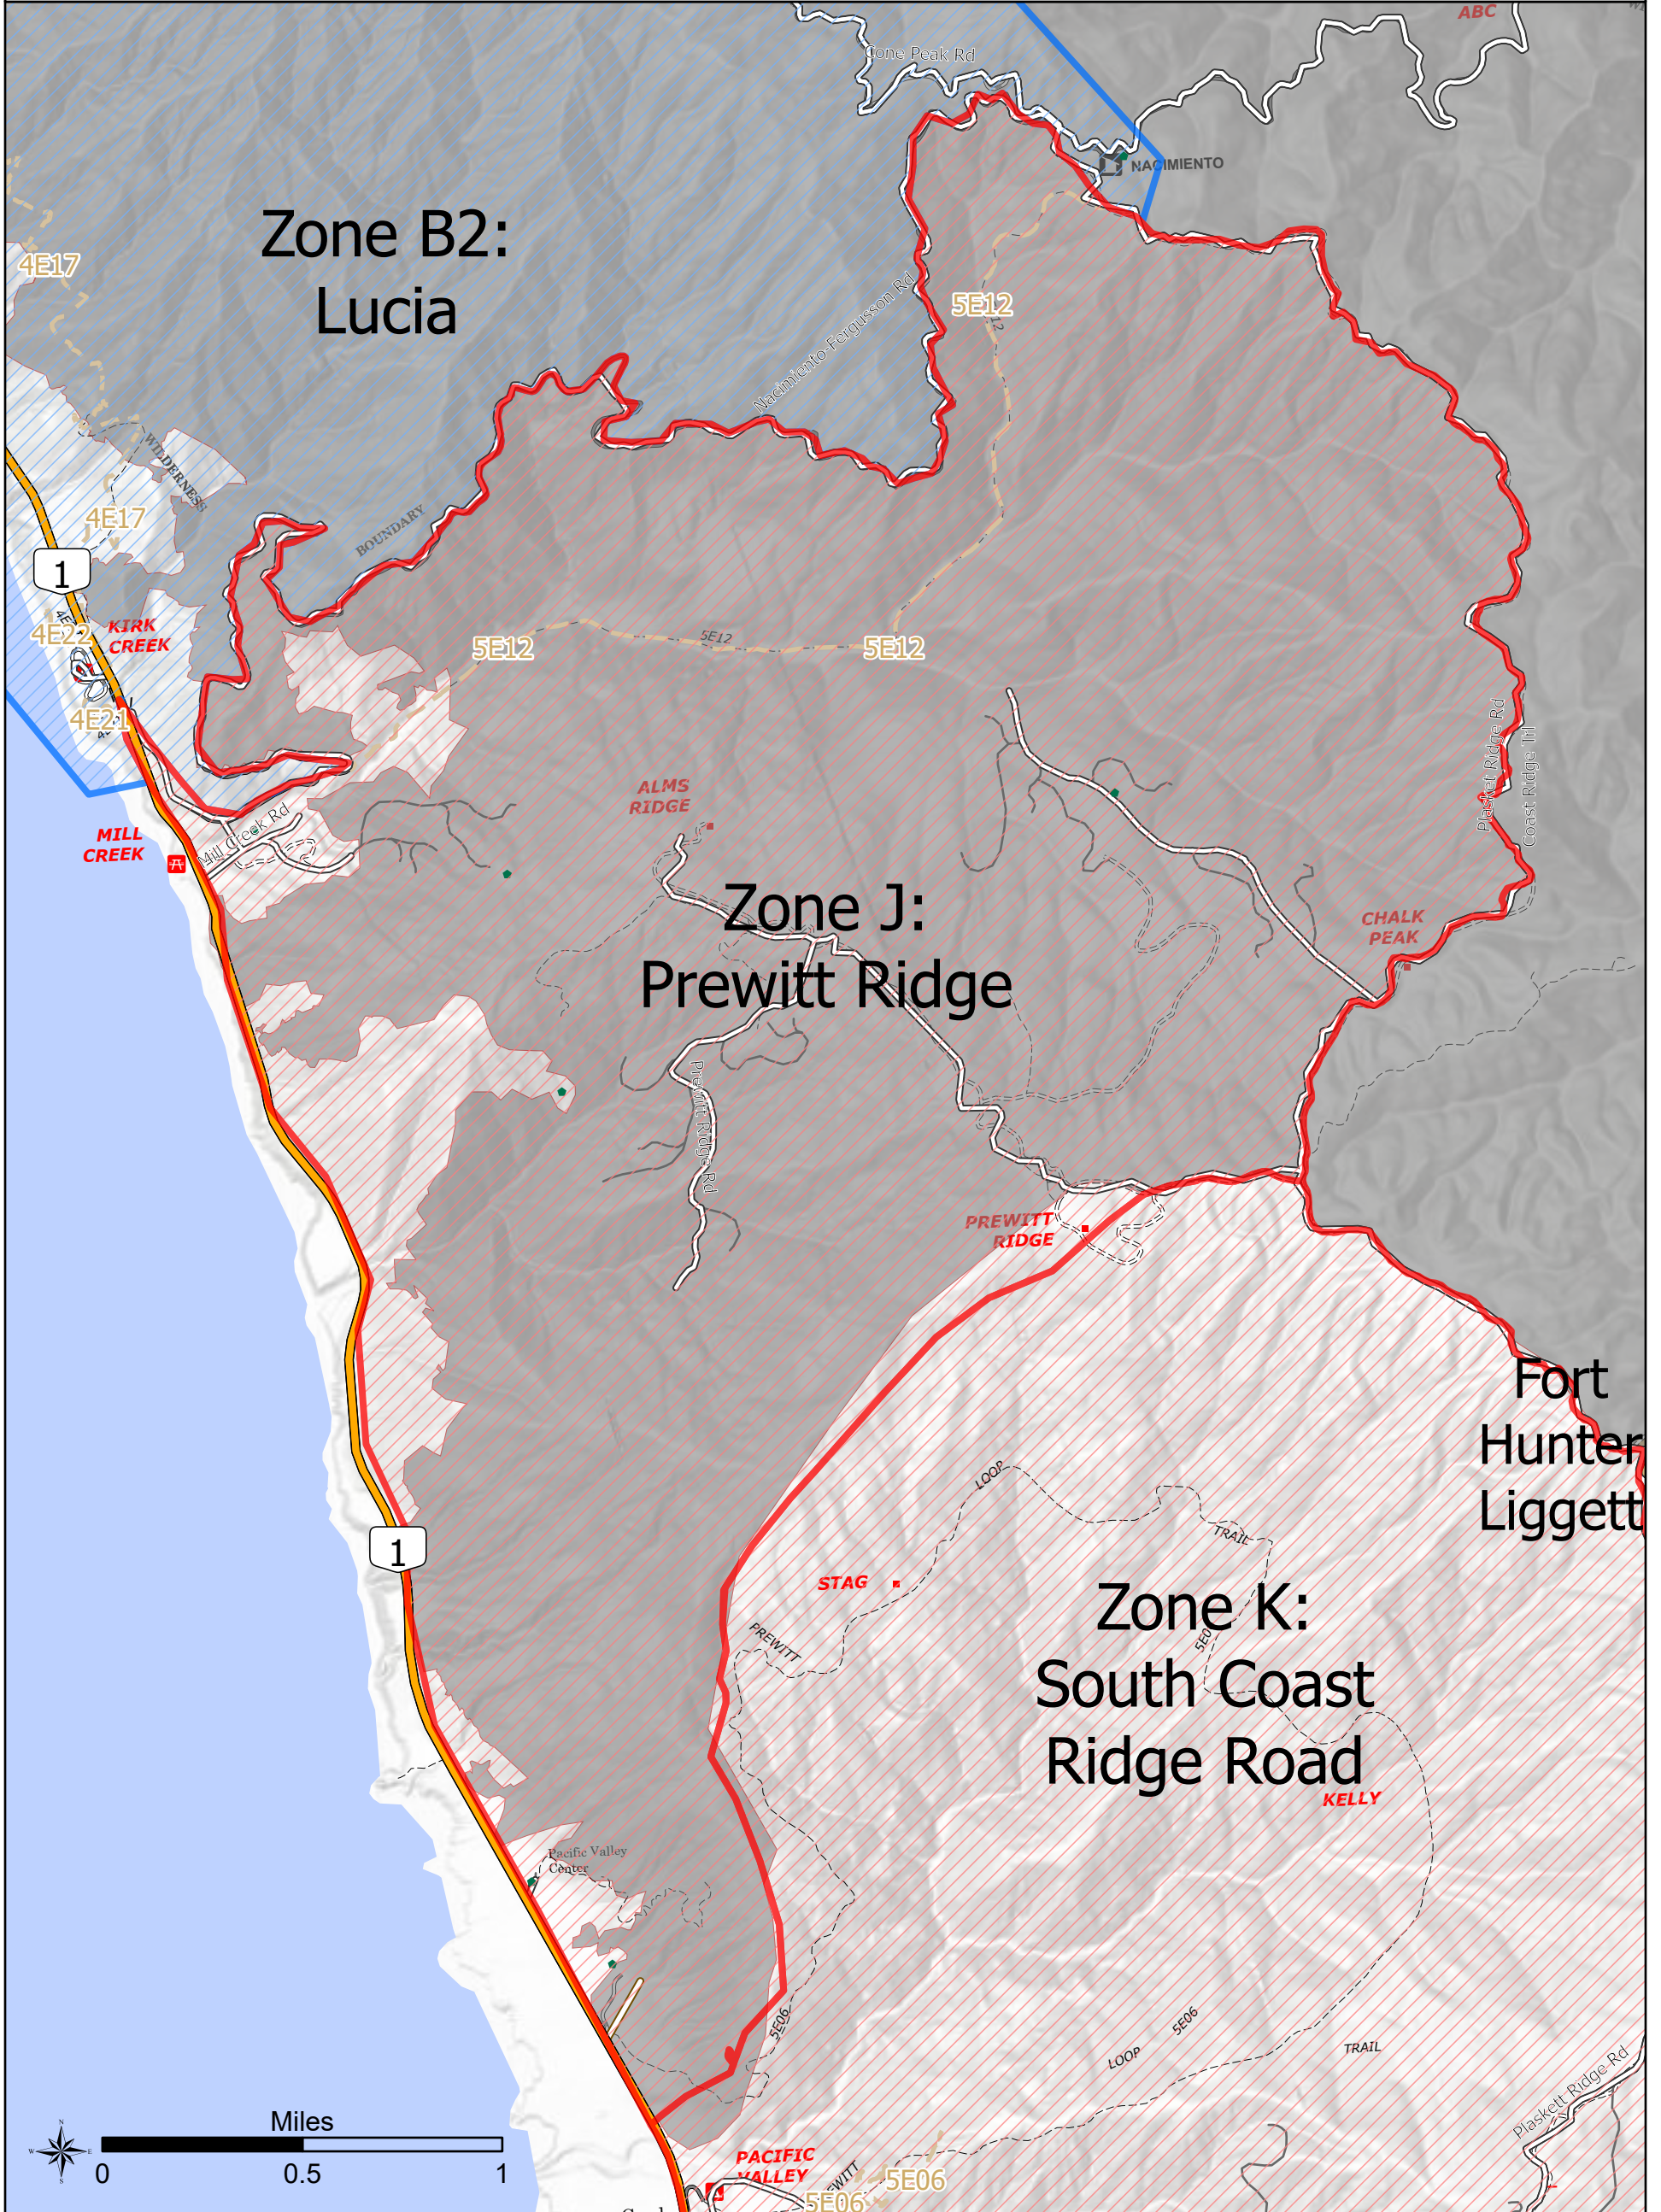

Dolan Fire Evacuation Zones

Zone B2: Lucia

LPF-002428
09/18/2020 Day

127,724 acres at 9/17/2020 1900 hrs

Zone B2: Lucia Addresses: 3

-  Mandatory
-  Warning
-  Wildfire Daily Fire Perimeter
-  Address locations
-  LPF Trail
-  LPF Roads
-  Fort Hunter Liggett

Dolan Fire Evacuation Zones

Zone J: Prewitt Ridge

LPF-002428
09/18/2020 Day

127,724 acres at 9/17/2020 1900 hrs

Zone J: Prewitt Ridge Addresses: 6

-  Mandatory
-  Warning
-  Wildfire Daily Fire Perimeter
-  Address locations
-  LPF Trail
-  LPF Roads
-  Fort Hunter Liggett

Dolan Fire Evacuation Zones

Zone K: South Coast Ridge Road

LPF-002428
09/18/2020 Day

127,724 acres at 9/17/2020 1900 hrs

Zone K: South Coast Ridge Road Addresses: 15

-  Mandatory
-  Warning
-  Wildfire Daily Fire Perimeter
-  Address locations
-  LPF Trail
-  LPF Roads
-  Fort Hunter Liggett

Dolan Fire Evacuation Zones

Zone L: Gorda

LPF-002428
09/18/2020 Day

127,724 acres at 9/17/2020 1900 hrs

Zone L: Gorda Addresses: 23

-  Mandatory
-  Warning
-  Wildfire Daily Fire Perimeter
-  Address locations
-  LPF Trail
-  LPF Roads
-  Fort Hunter Liggett