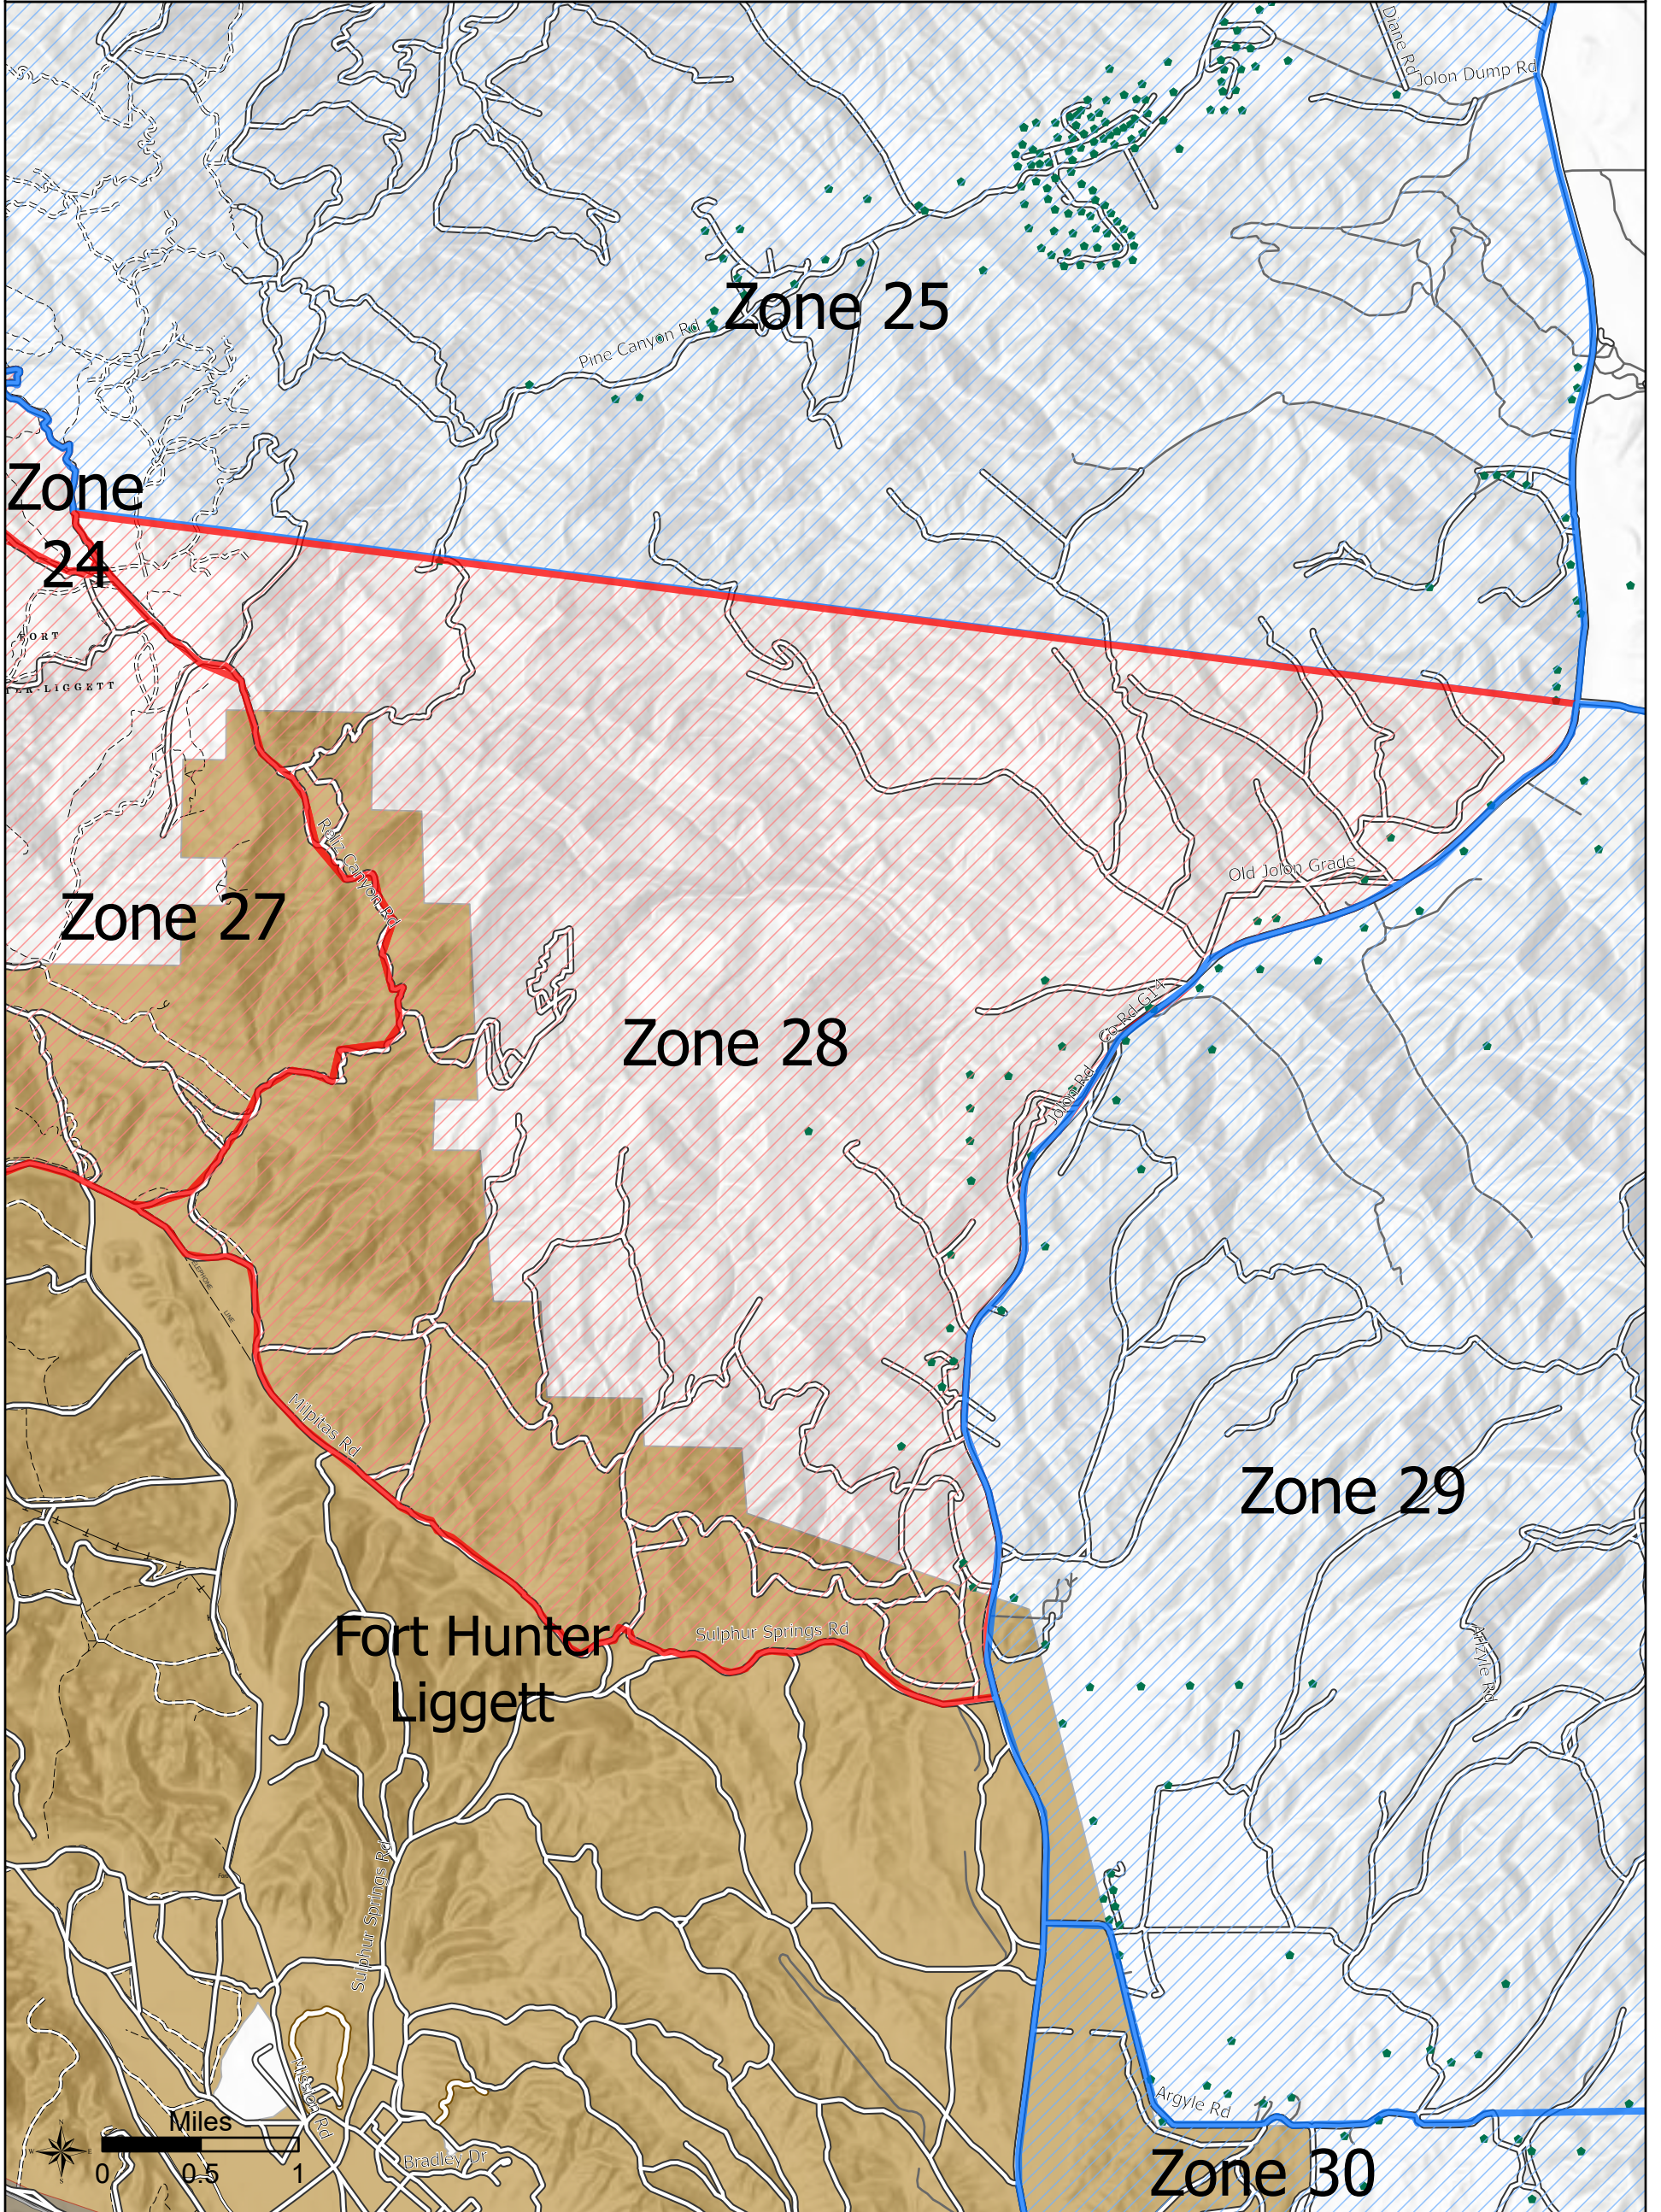

Dolan Fire Evacuation Zones

Zone 14A West

LPF-002428
09/18/2020 Day

127,724 acres at 9/17/2020 1900 hrs

Zone 14A West Addresses: 24

-  Mandatory
-  Warning
-  Wildfire Daily Fire Perimeter
-  Address locations
-  LPF Trail
-  LPF Roads
-  Fort Hunter Liggett

Dolan Fire Evacuation Zones

Zone 27

LPF-002428
09/18/2020 Day

127,724 acres at 9/17/2020 1900 hrs

Zone 27 Addresses: 7

-  Mandatory
-  Warning
-  Wildfire Daily Fire Perimeter
-  Address locations
-  LPF Trail
-  LPF Roads
-  Fort Hunter Liggett

Dolan Fire Evacuation Zones

Zone 28

LPF-002428
09/18/2020 Day

127,724 acres at 9/17/2020 1900 hrs

Zone 28 Addresses: 26

-  Mandatory
-  Warning
-  Wildfire Daily Fire Perimeter
-  Address locations
-  LPF Trail
-  LPF Roads
-  Fort Hunter Liggett

Dolan Fire Evacuation Zones

Zone 24

LPF-002428
09/18/2020 Day

127,724 acres at 9/17/2020 1900 hrs

Zone 24 Addresses: 133

-  Mandatory
-  Warning
-  Wildfire Daily Fire Perimeter
-  Address locations
-  LPF Trail
-  LPF Roads
-  Fort Hunter Liggett