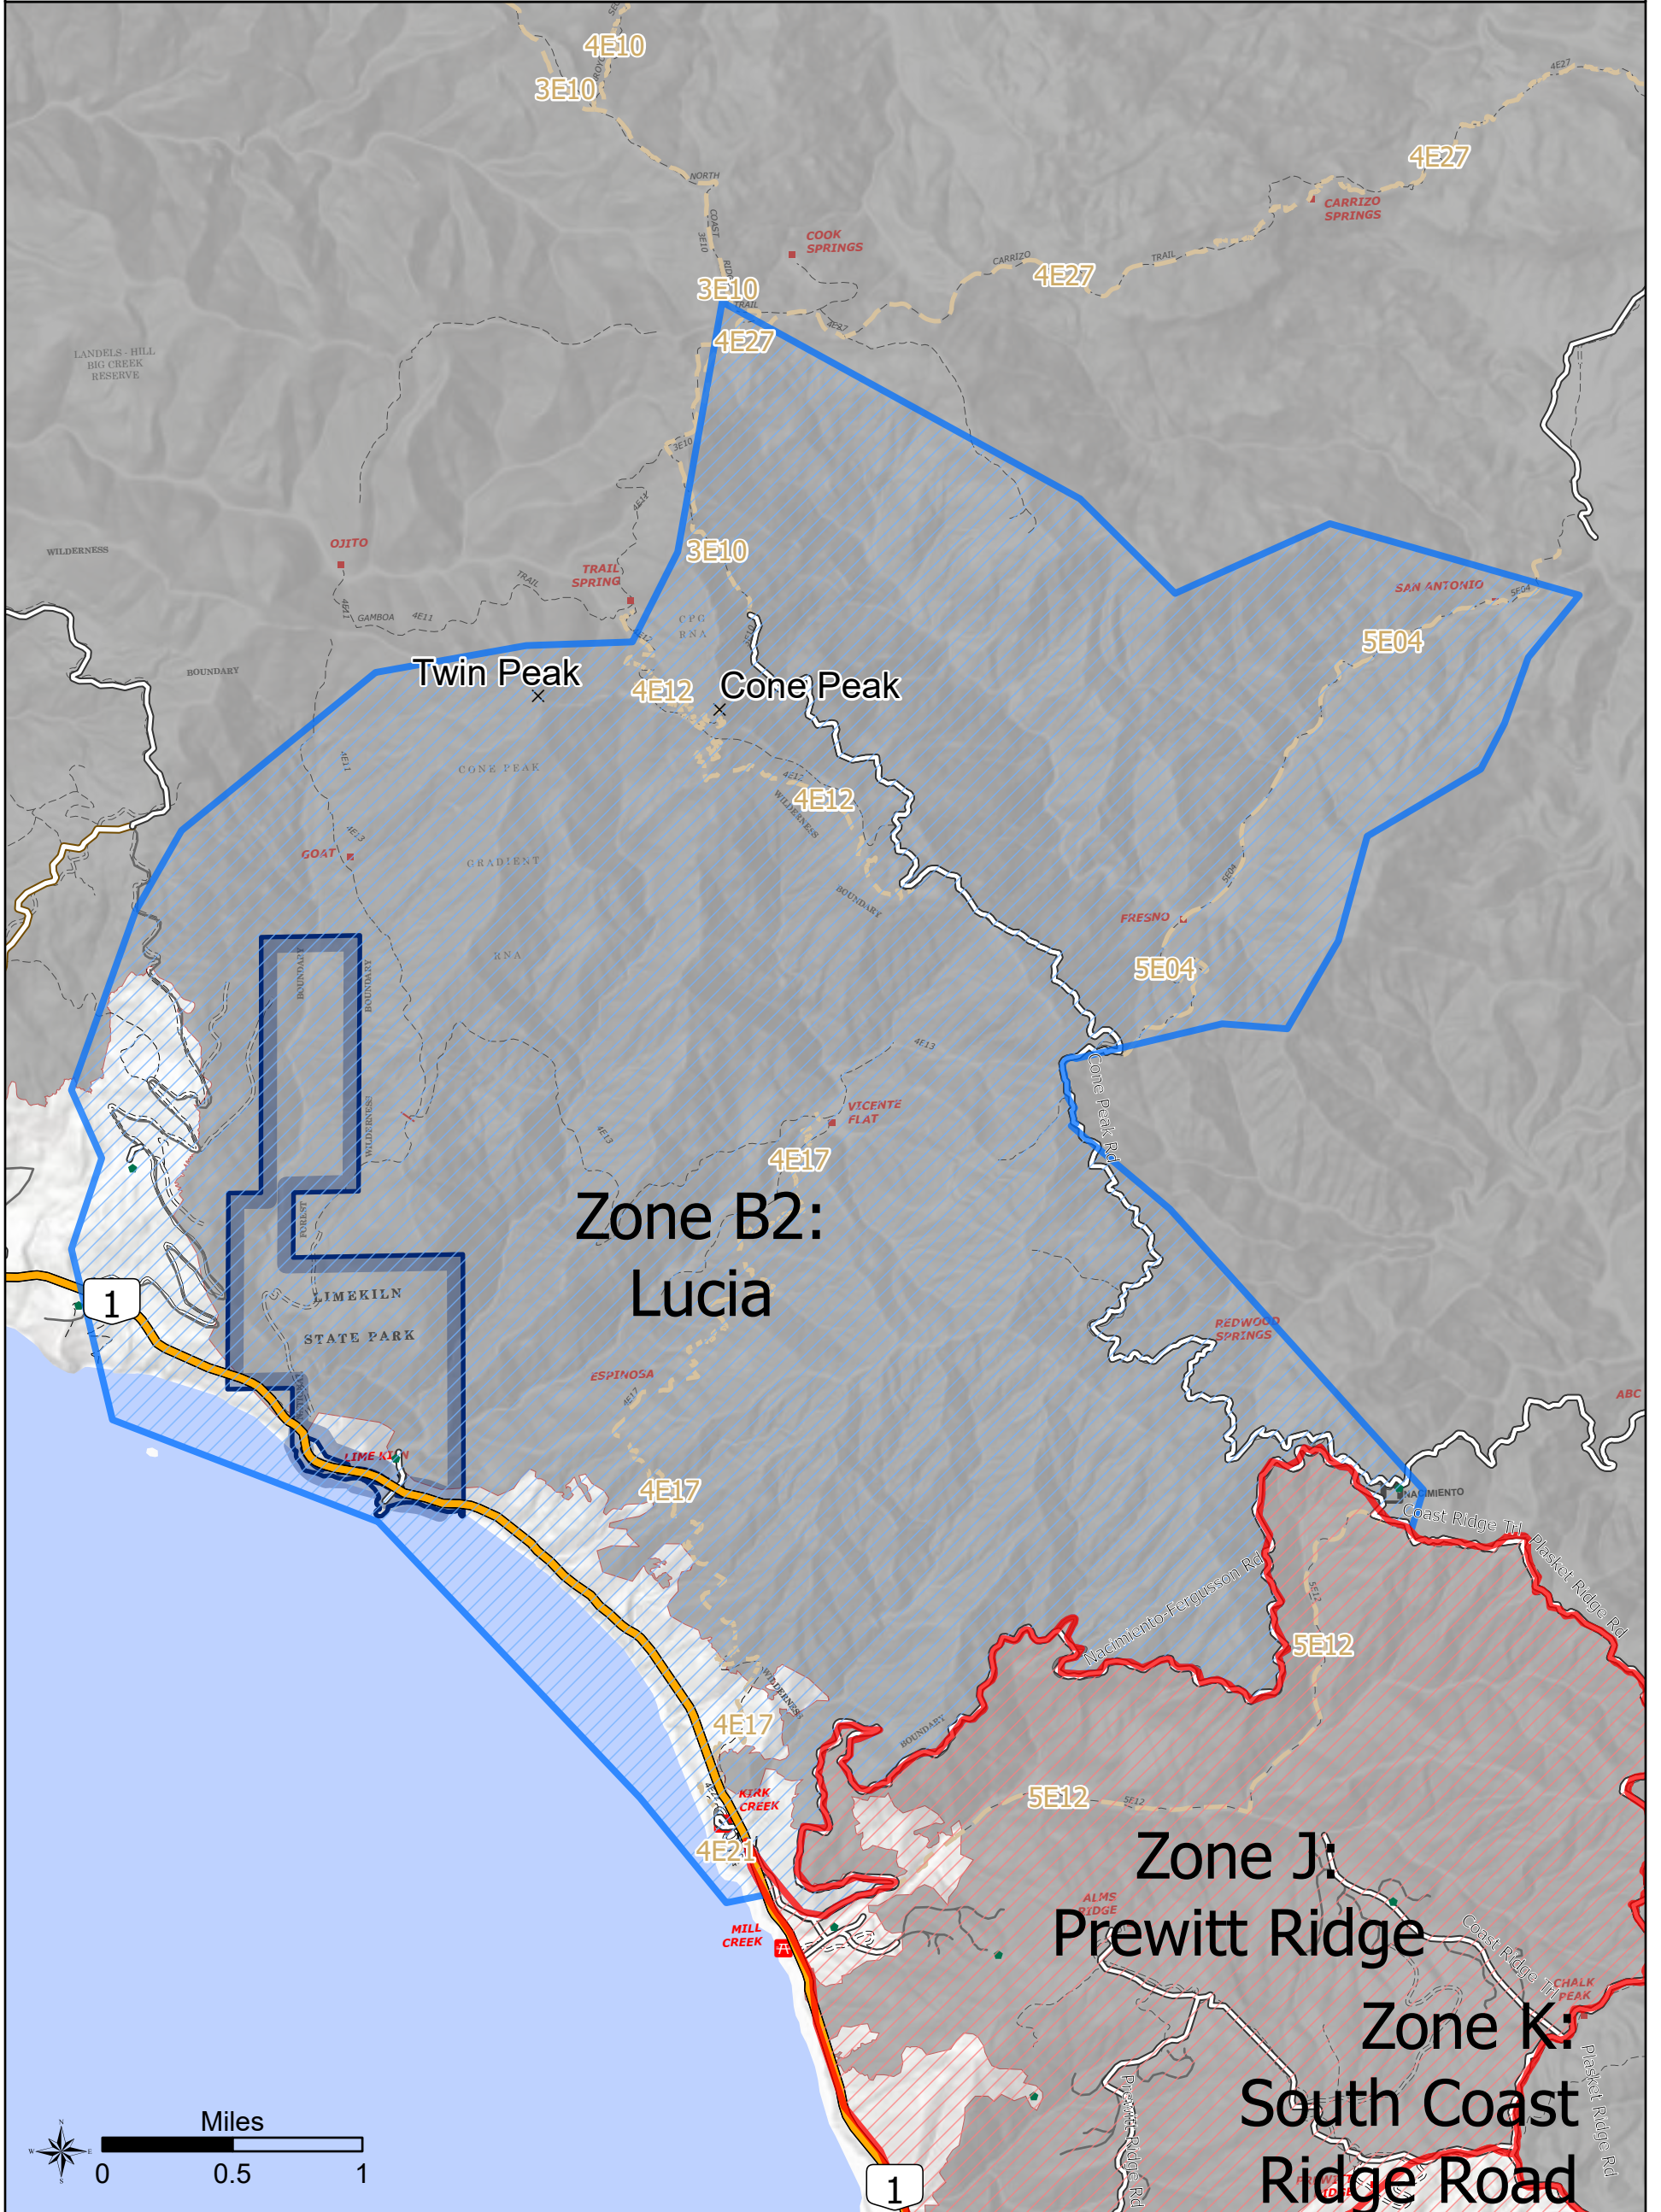

Dolan Fire Evacuation Zones

Zone 30

LPF-002428
09/18/2020 Day

127,724 acres at 9/17/2020 1900 hrs

Zone 30 Addresses: 106

-  Mandatory
-  Warning
-  Address locations
-  LPF Trail
-  LPF Roads
-  Fort Hunter Liggett

Dolan Fire Evacuation Zones

Zone B2: Lucia

LPF-002428
09/18/2020 Day

127,724 acres at 9/17/2020 1900 hrs

Zone B2: Lucia Addresses: 3

-  Mandatory
-  Warning
-  Wildfire Daily Fire Perimeter
-  Address locations
-  LPF Trail
-  LPF Roads
-  Fort Hunter Liggett

Dolan Fire Evacuation Zones

Zone J: Prewitt Ridge

LPF-002428
09/18/2020 Day

127,724 acres at 9/17/2020 1900 hrs

Zone J: Prewitt Ridge Addresses: 6

-  Mandatory
-  Warning
-  Wildfire Daily Fire Perimeter
-  Address locations
-  LPF Trail
-  LPF Roads
-  Fort Hunter Liggett

Dolan Fire Evacuation Zones

Zone L: Gorda

LPF-002428
09/18/2020 Day

127,724 acres at 9/17/2020 1900 hrs

Zone L: Gorda Addresses: 23

-  Mandatory
-  Warning
-  Wildfire Daily Fire Perimeter
-  Address locations
-  LPF Trail
-  LPF Roads
-  Fort Hunter Liggett