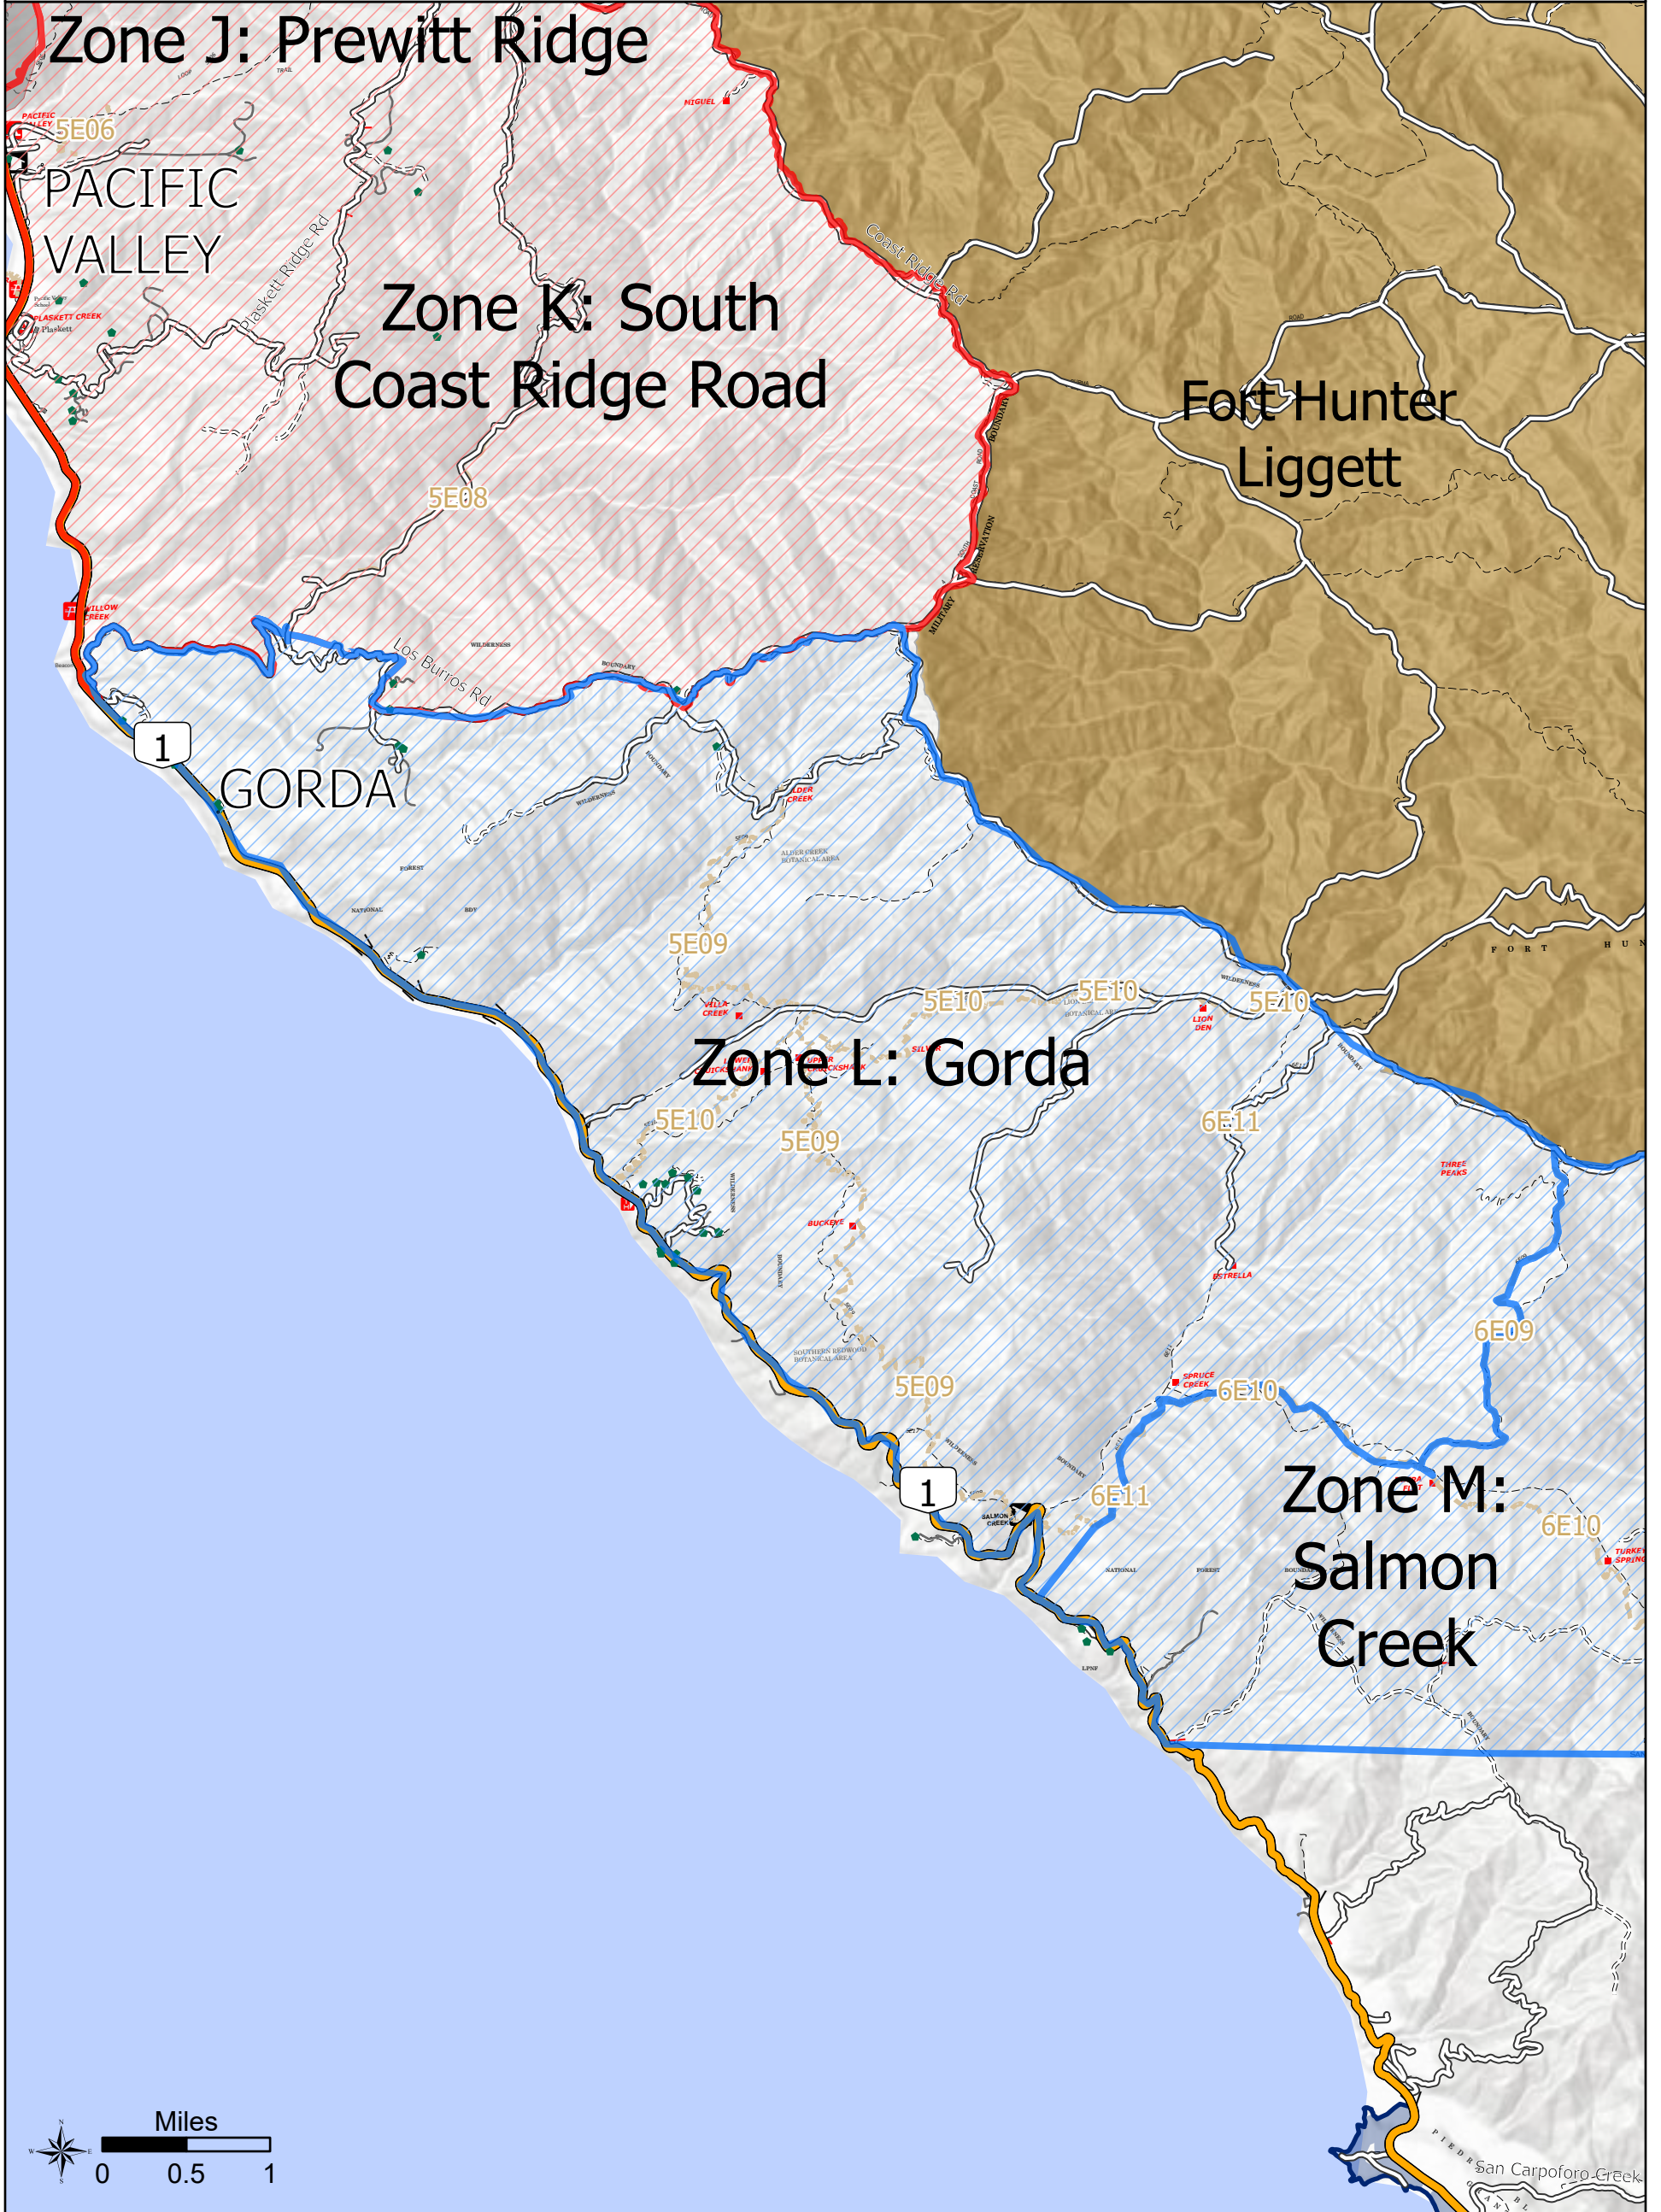

Dolan Fire Evacuation Zones

Zone L: Gorda

LPF-002428
09/18/2020 Day

127,724 acres at 9/17/2020 1900 hrs

Zone L: Gorda Addresses: 23

-  Mandatory
-  Warning
-  Wildfire Daily Fire Perimeter
-  Address locations
-  LPF Trail
-  LPF Roads
-  Fort Hunter Liggett

Dolan Fire Evacuation Zones

Zone M: Salmon Creek

LPF-002428
09/18/2020 Day

127,724 acres at 9/17/2020 1900 hrs

Zone M: Salmon Creek Addresses: 0

-  Mandatory
-  Warning
-  Address locations
-  LPF Trail
-  LPF Roads
-  Fort Hunter Liggett