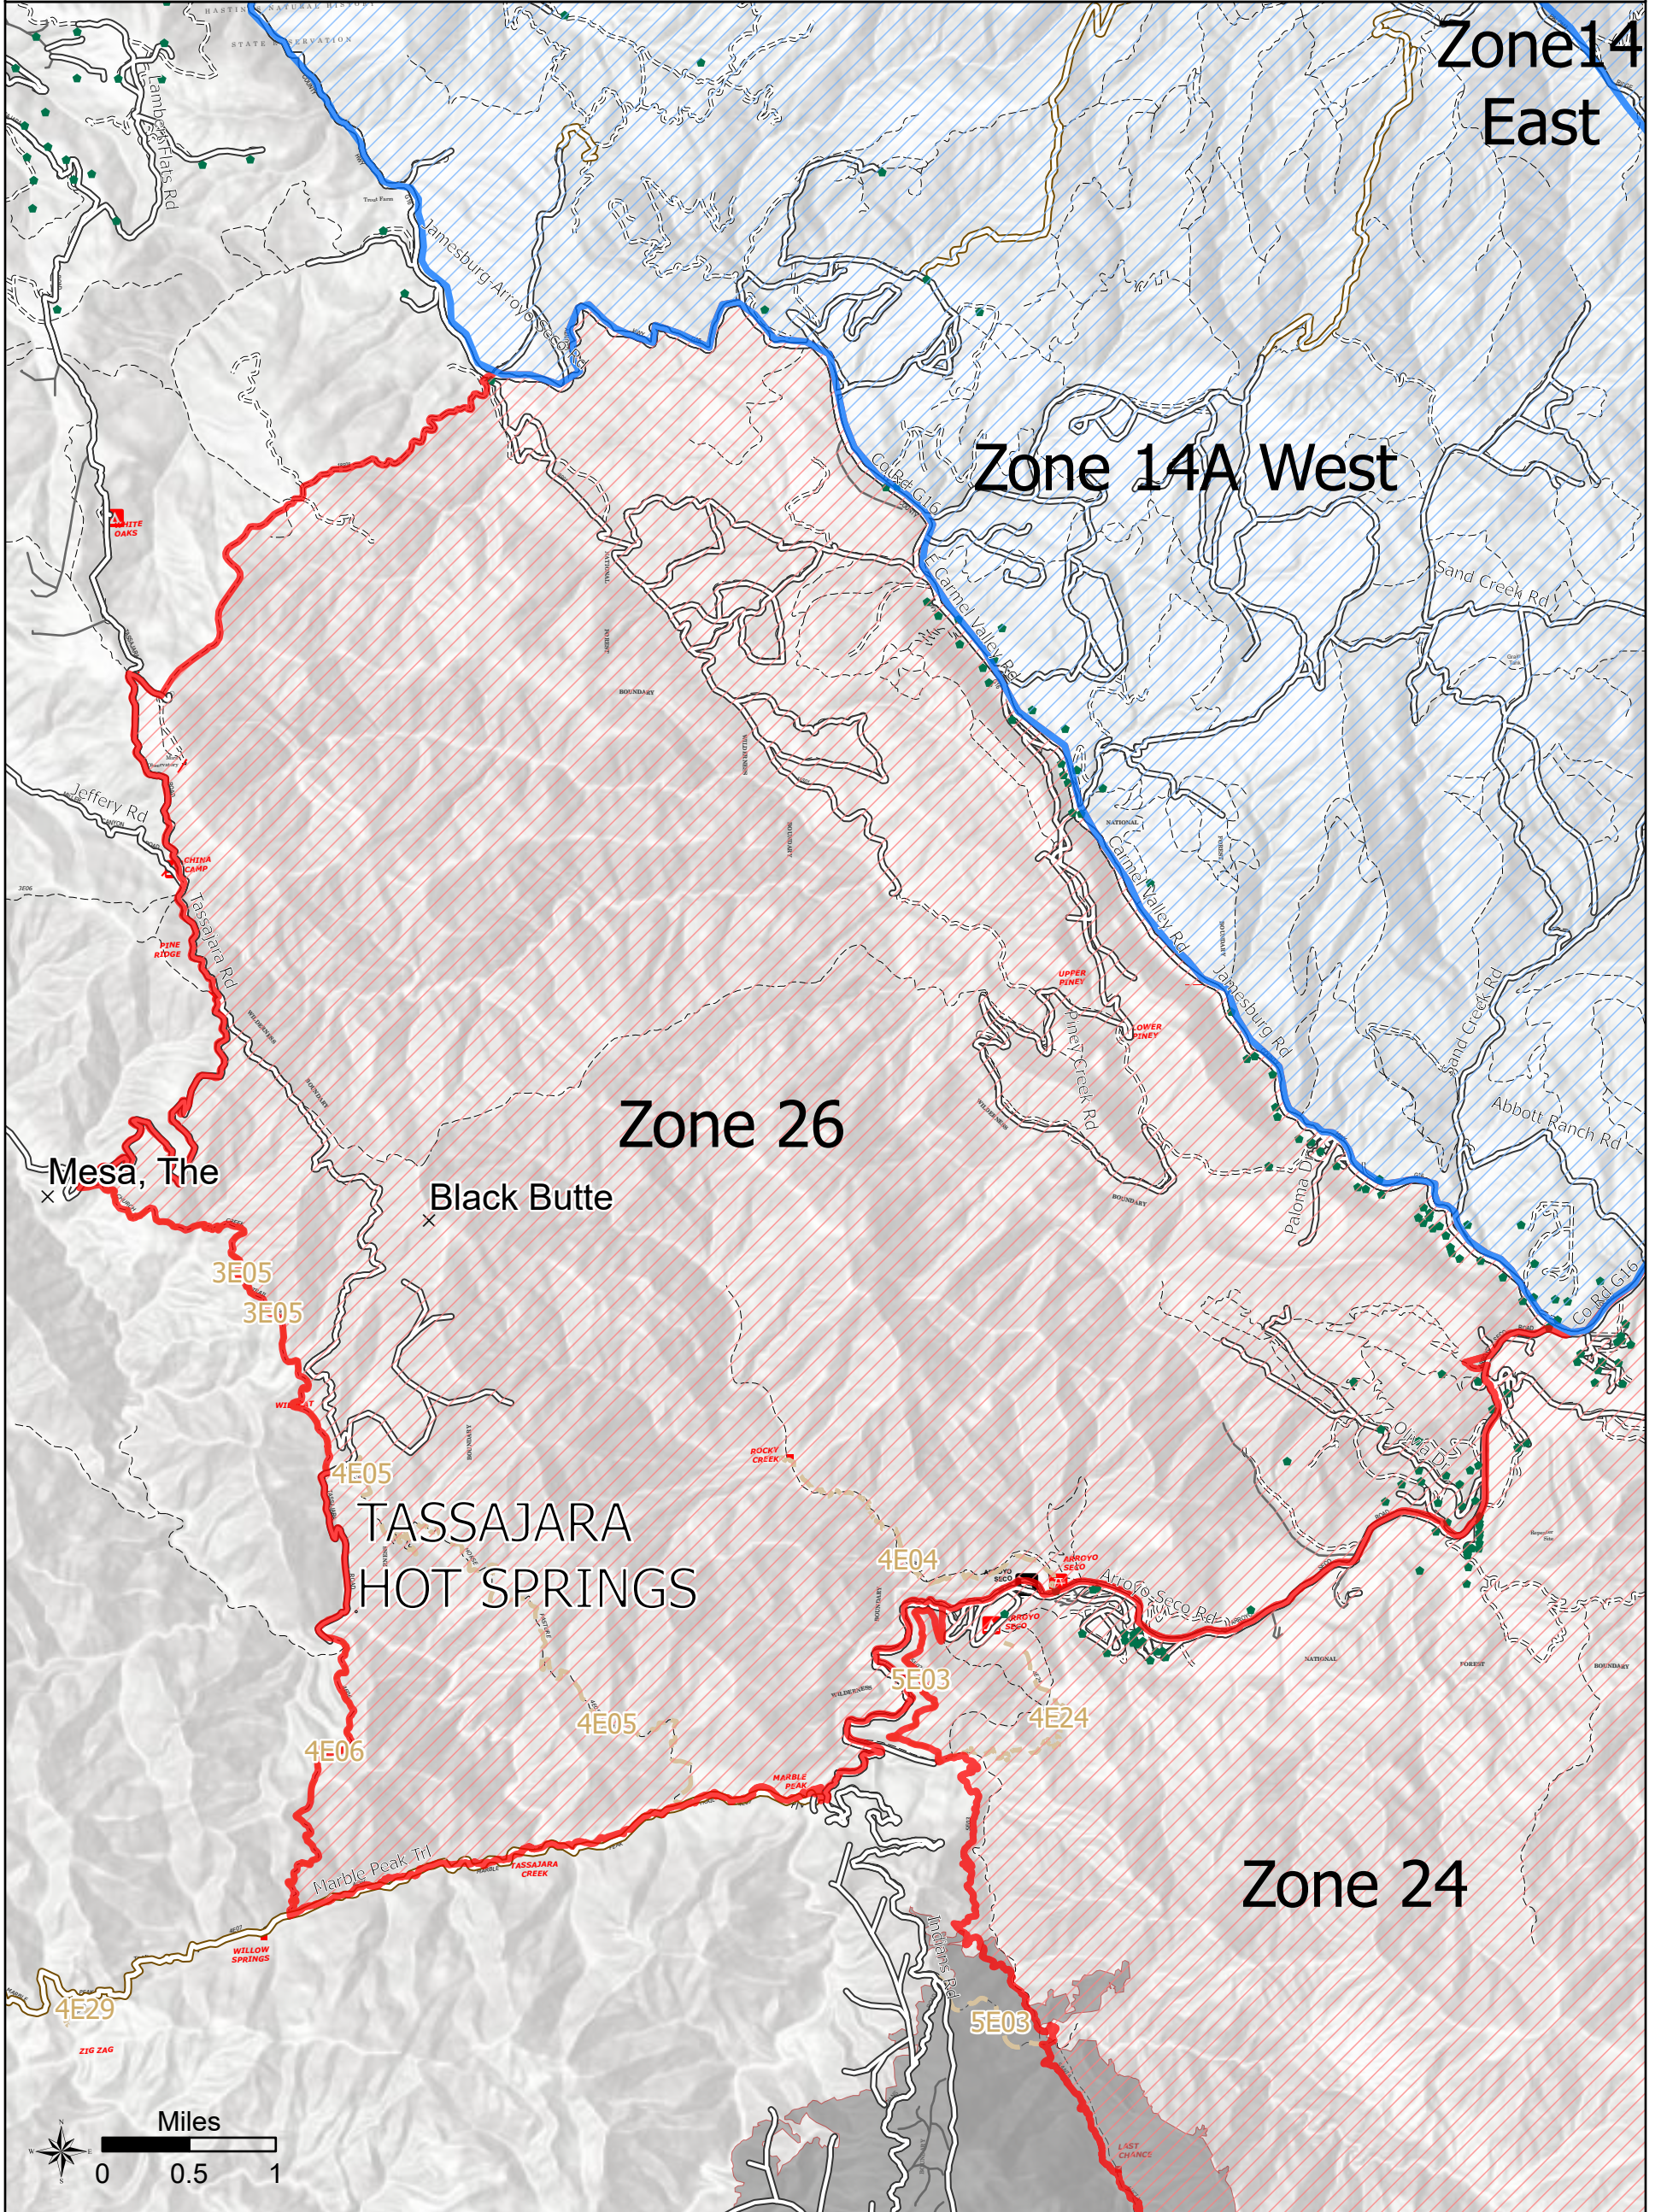

Dolan Fire Evacuation Zones

Zone 24

LPF-002428
09/18/2020 Day

127,724 acres at 9/17/2020 1900 hrs

Zone 24 Addresses: 133

-  Mandatory
-  Warning
-  Wildfire Daily Fire Perimeter
-  Address locations
-  LPF Trail
-  LPF Roads
-  Fort Hunter Liggett

Dolan Fire Evacuation Zones

Zone 26

LPF-002428
09/18/2020 Day

127,724 acres at 9/17/2020 1900 hrs

Zone 26 Addresses: 45

-  Mandatory
-  Warning
-  Wildfire Daily Fire Perimeter
-  Address locations
-  LPF Trail
-  LPF Roads
-  Fort Hunter Liggett

Dolan Fire Evacuation Zones

Zone 30

LPF-002428
09/18/2020 Day

127,724 acres at 9/17/2020 1900 hrs

Zone 30 Addresses: 106

-  Mandatory
-  Warning
-  Address locations
-  LPF Trail
-  LPF Roads
-  Fort Hunter Liggett