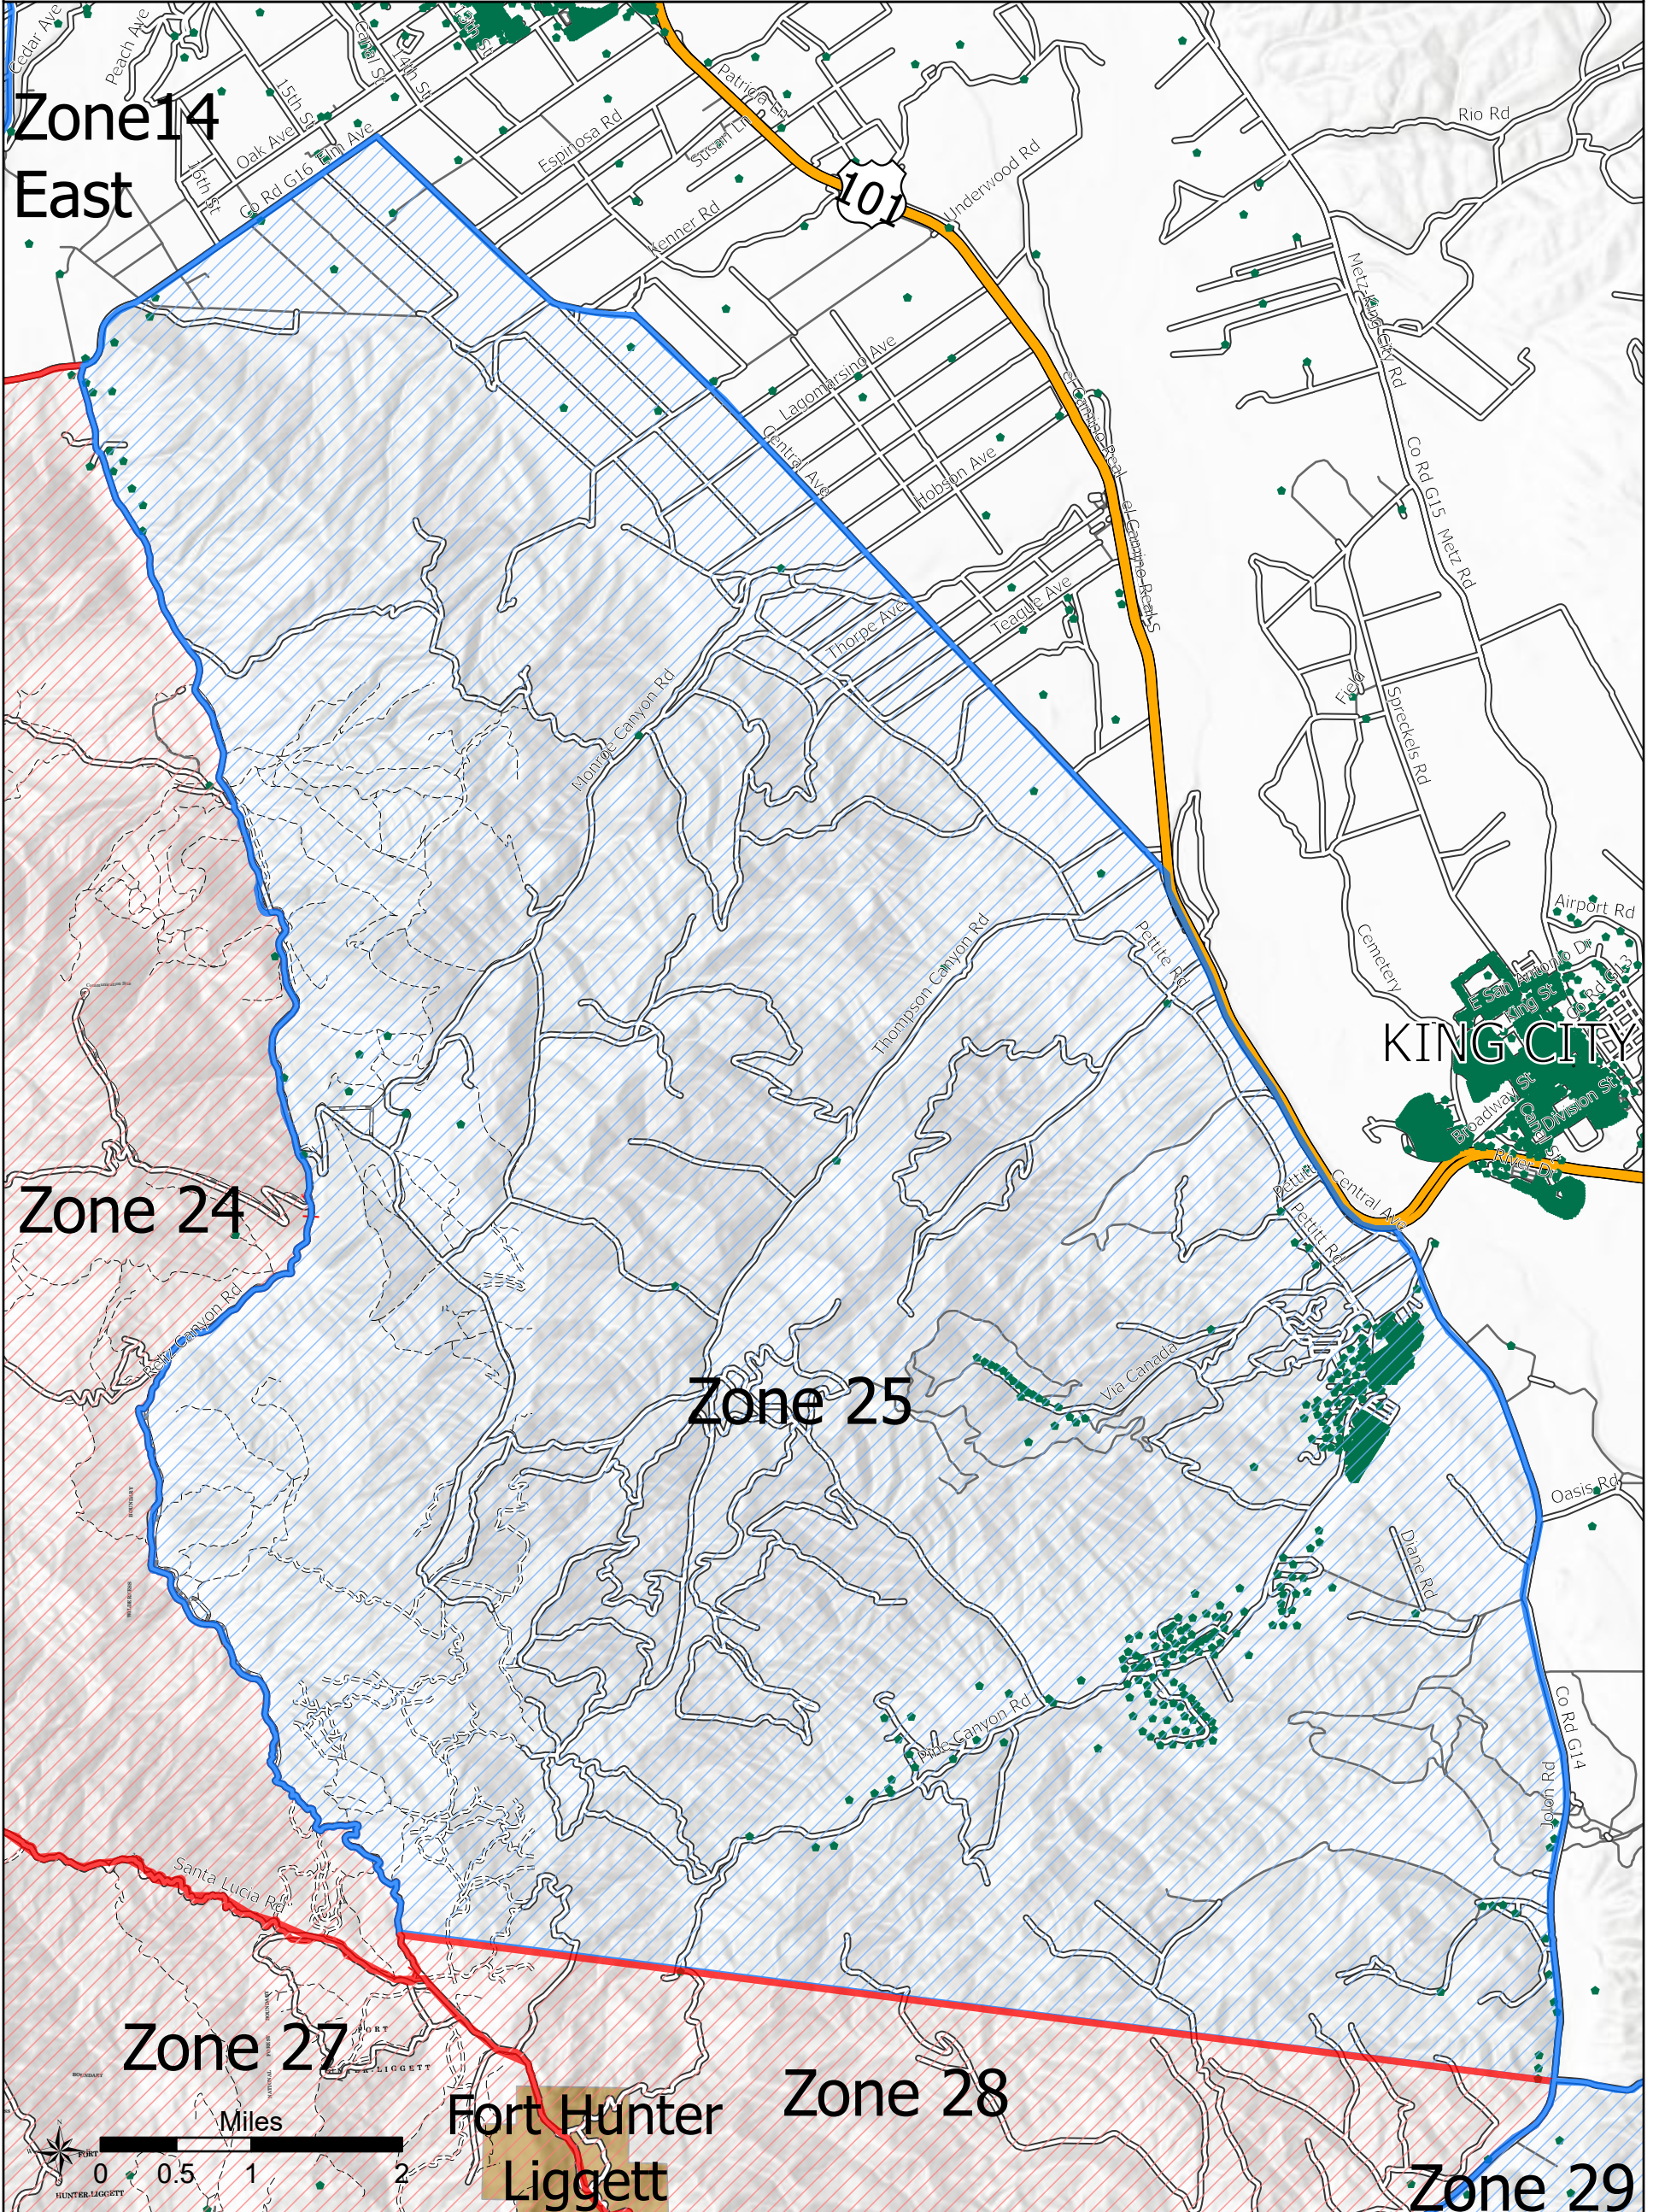

Dolan Fire Evacuation Zones

Zone 24

LPF-002428
09/18/2020 Day

127,724 acres at 9/17/2020 1900 hrs

Zone 24 Addresses: 133

-  Mandatory
-  Warning
-  Wildfire Daily Fire Perimeter
-  Address locations
-  LPF Trail
-  LPF Roads
-  Fort Hunter Liggett

Dolan Fire Evacuation Zones

Zone 25

LPF-002428
09/18/2020 Day

127,724 acres at 9/17/2020 1900 hrs

Zone 25 Addresses: 642

-  Mandatory
-  Warning
-  Address locations
-  LPF Trail
-  LPF Roads
-  Fort Hunter Liggett

Dolan Fire Evacuation Zones

Zone 26

LPF-002428
09/18/2020 Day

127,724 acres at 9/17/2020 1900 hrs

Zone 26 Addresses: 45

-  Mandatory
-  Warning
-  Wildfire Daily Fire Perimeter
-  Address locations
-  LPF Trail
-  LPF Roads
-  Fort Hunter Liggett