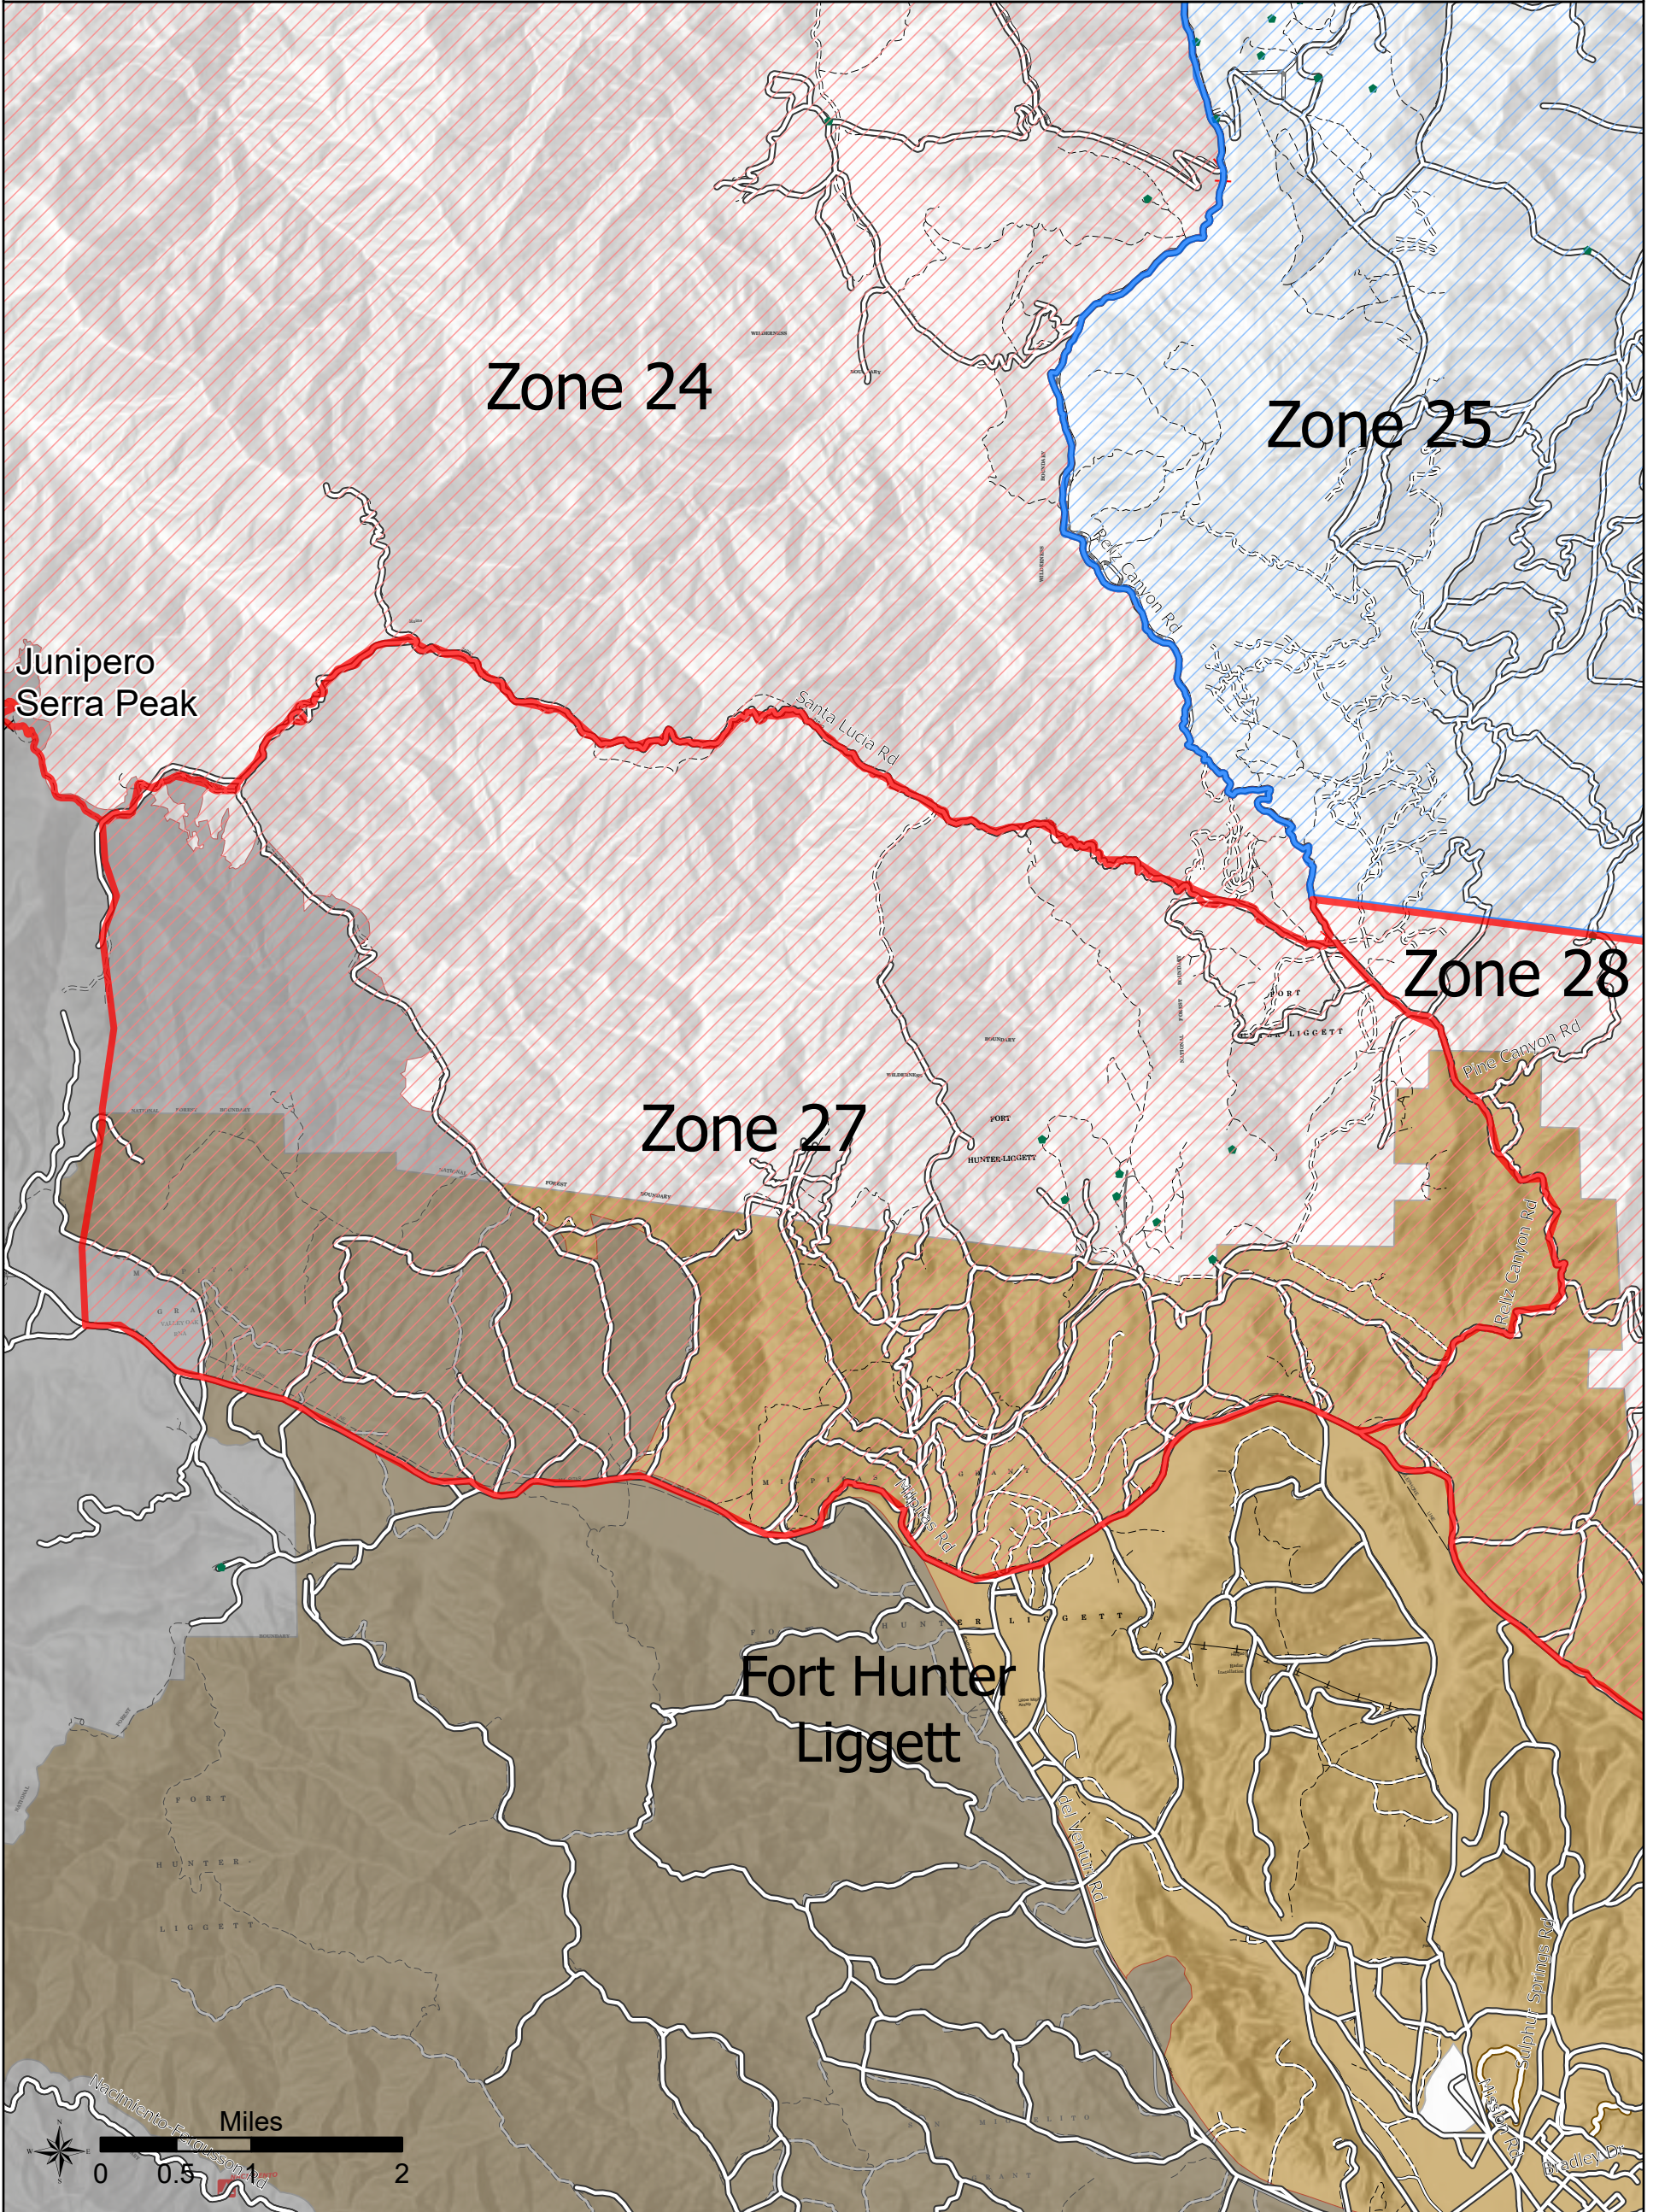

Dolan Fire Evacuation Zones

Zone 14A West

LPF-002428
09/18/2020 Day

127,724 acres at 9/17/2020 1900 hrs

Zone 14A West Addresses: 24

-  Mandatory
-  Warning
-  Wildfire Daily Fire Perimeter
-  Address locations
-  LPF Trail
-  LPF Roads
-  Fort Hunter Liggett

Dolan Fire Evacuation Zones

Zone 27

LPF-002428
09/18/2020 Day

127,724 acres at 9/17/2020 1900 hrs

Zone 27 Addresses: 7

-  Mandatory
-  Warning
-  Wildfire Daily Fire Perimeter
-  Address locations
-  LPF Trail
-  LPF Roads
-  Fort Hunter Liggett

Dolan Fire Evacuation Zones

Zone 28

LPF-002428
09/18/2020 Day

127,724 acres at 9/17/2020 1900 hrs

Zone 28 Addresses: 26

-  Mandatory
-  Warning
-  Wildfire Daily Fire Perimeter
-  Address locations
-  LPF Trail
-  LPF Roads
-  Fort Hunter Liggett

Dolan Fire Evacuation Zones

Zone 24

LPF-002428
09/18/2020 Day

127,724 acres at 9/17/2020 1900 hrs

Zone 24 Addresses: 133

-  Mandatory
-  Warning
-  Wildfire Daily Fire Perimeter
-  Address locations
-  LPF Trail
-  LPF Roads
-  Fort Hunter Liggett