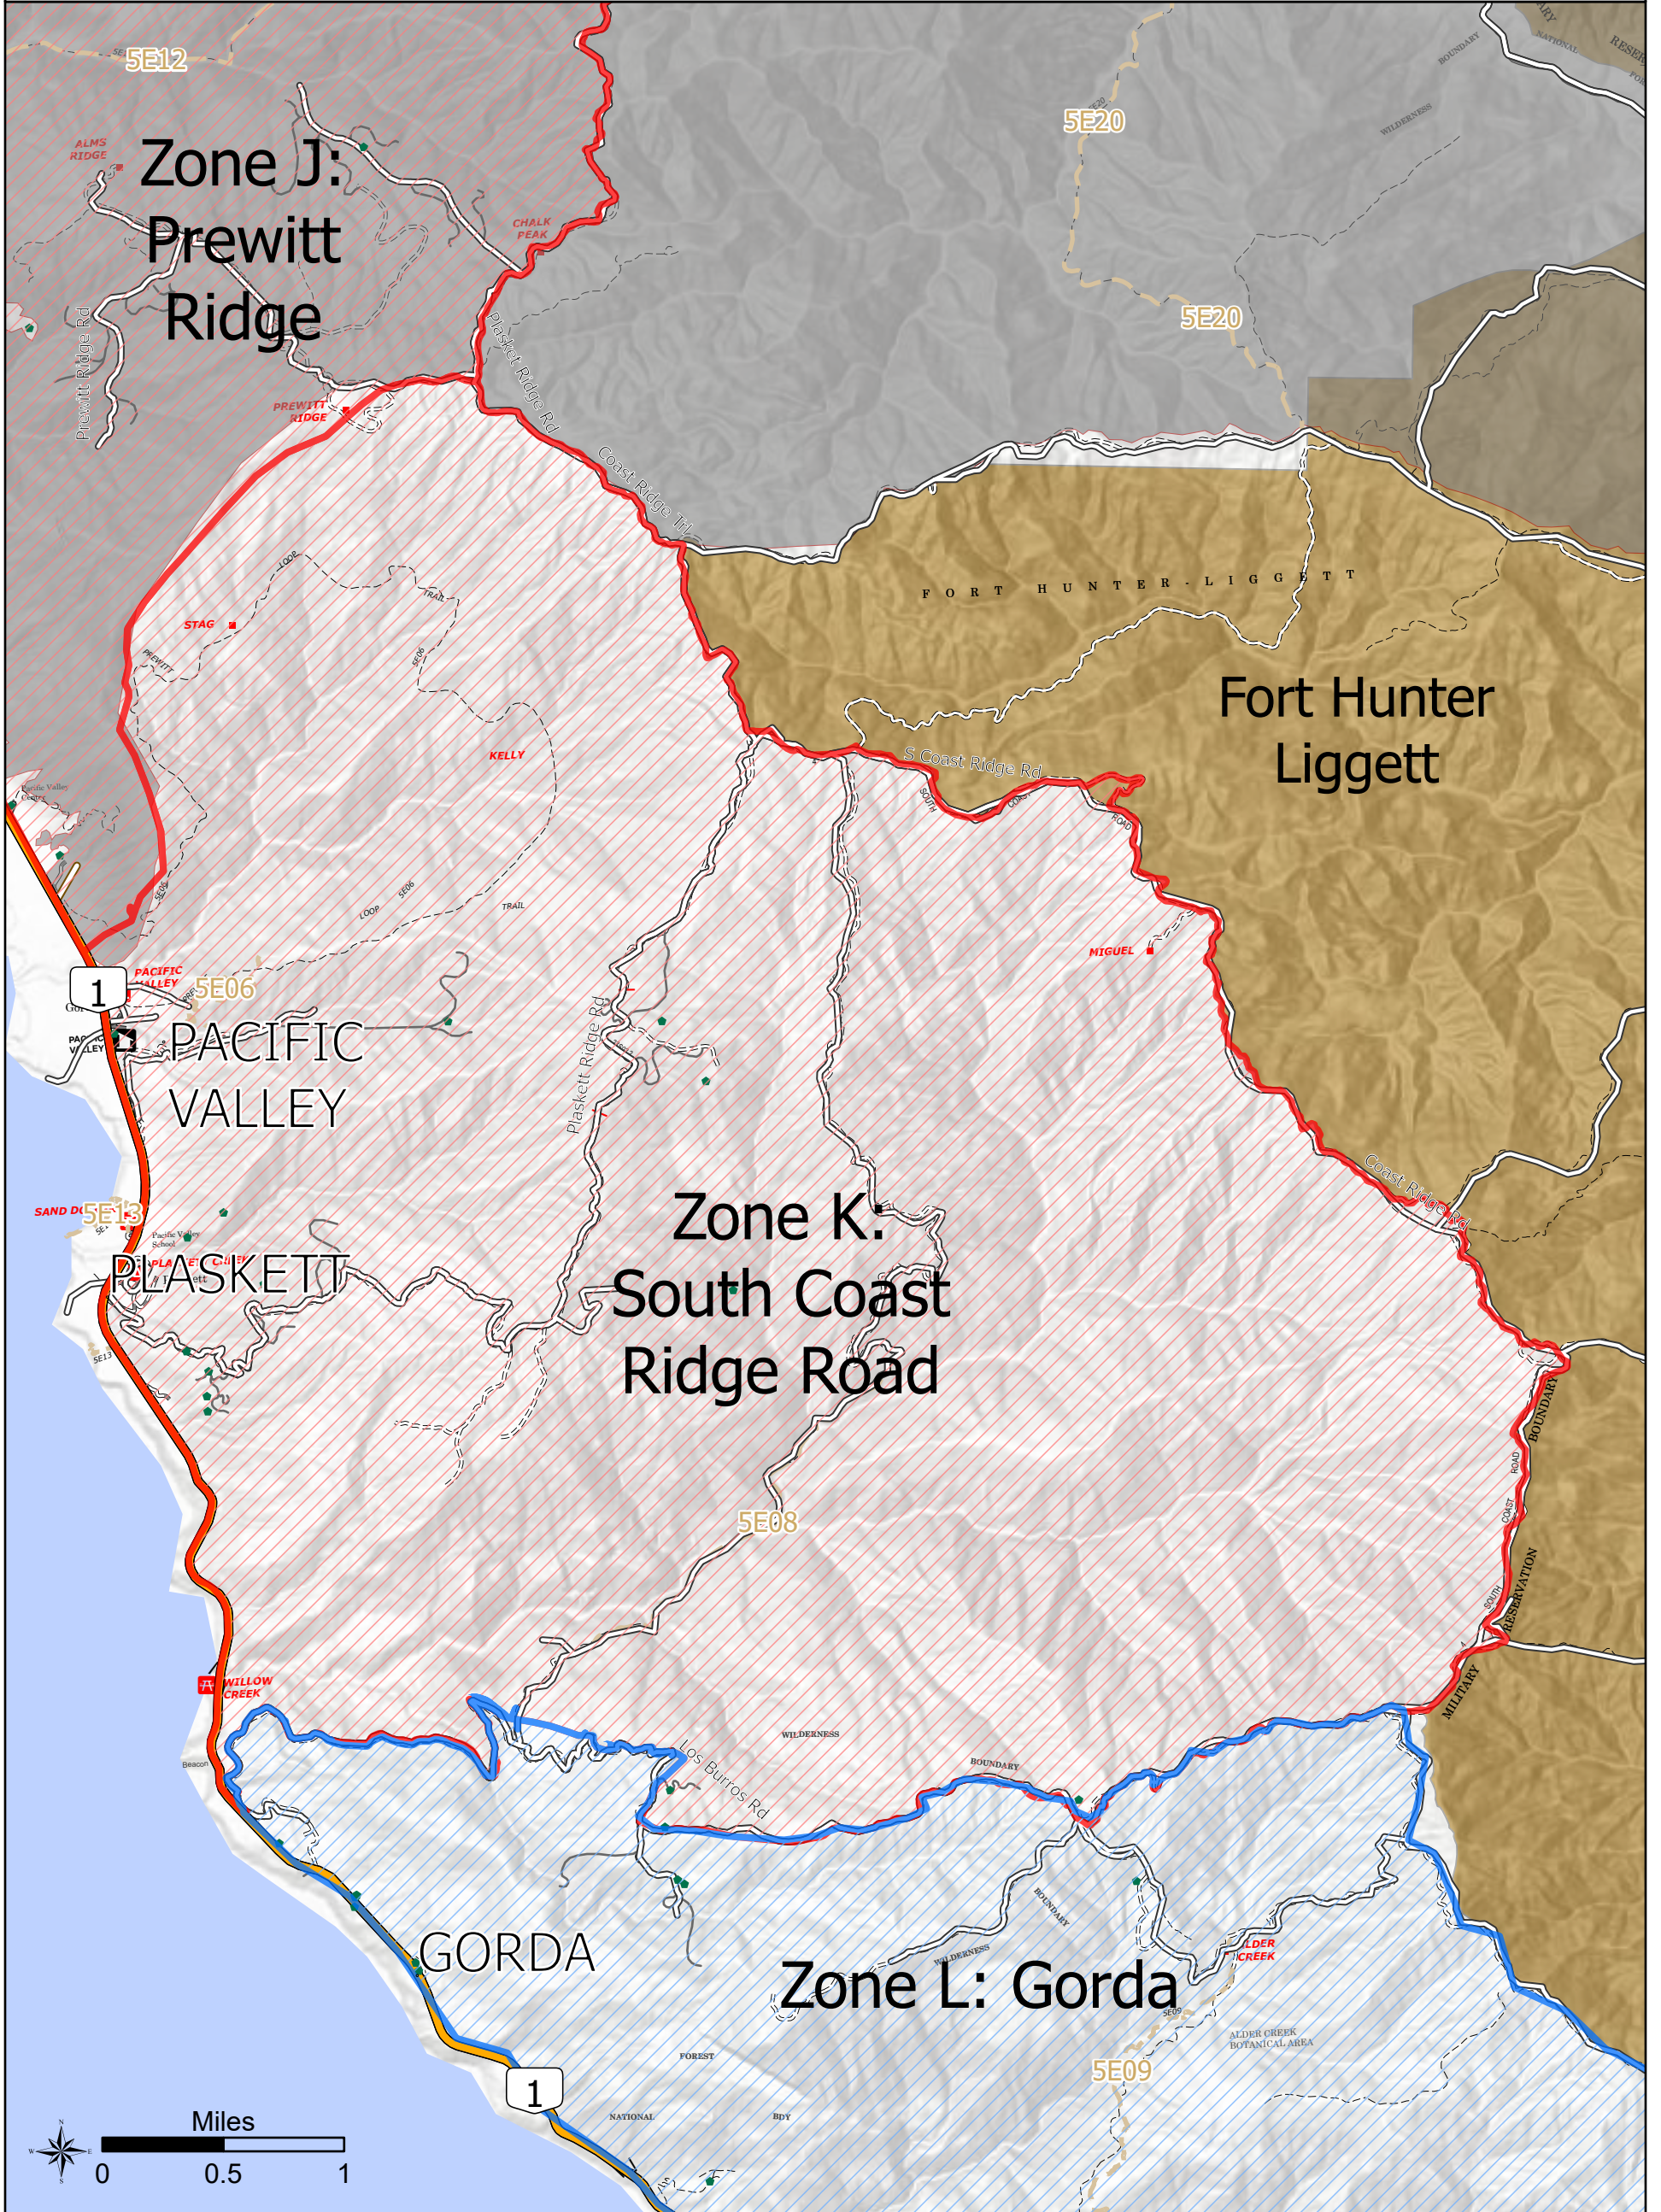

Dolan Fire Evacuation Zones

Zone J: Prewitt Ridge

LPF-002428
09/18/2020 Day

127,724 acres at 9/17/2020 1900 hrs

Zone J: Prewitt Ridge Addresses: 6

-  Mandatory
-  Warning
-  Wildfire Daily Fire Perimeter
-  Address locations
-  LPF Trail
-  LPF Roads
-  Fort Hunter Liggett

Dolan Fire Evacuation Zones

Zone K: South Coast Ridge Road

LPF-002428
09/18/2020 Day

127,724 acres at 9/17/2020 1900 hrs

Zone K: South Coast Ridge Road Addresses: 15

-  Mandatory
-  Warning
-  Wildfire Daily Fire Perimeter
-  Address locations
-  LPF Trail
-  LPF Roads
-  Fort Hunter Liggett

Dolan Fire Evacuation Zones

Zone L: Gorda

LPF-002428
09/18/2020 Day

127,724 acres at 9/17/2020 1900 hrs

Zone L: Gorda Addresses: 23

-  Mandatory
-  Warning
-  Wildfire Daily Fire Perimeter
-  Address locations
-  LPF Trail
-  LPF Roads
-  Fort Hunter Liggett

Dolan Fire Evacuation Zones

Zone M: Salmon Creek

LPF-002428
09/18/2020 Day

127,724 acres at 9/17/2020 1900 hrs

Zone M: Salmon Creek Addresses: 0

-  Mandatory
-  Warning
-  Address locations
-  LPF Trail
-  LPF Roads
-  Fort Hunter Liggett