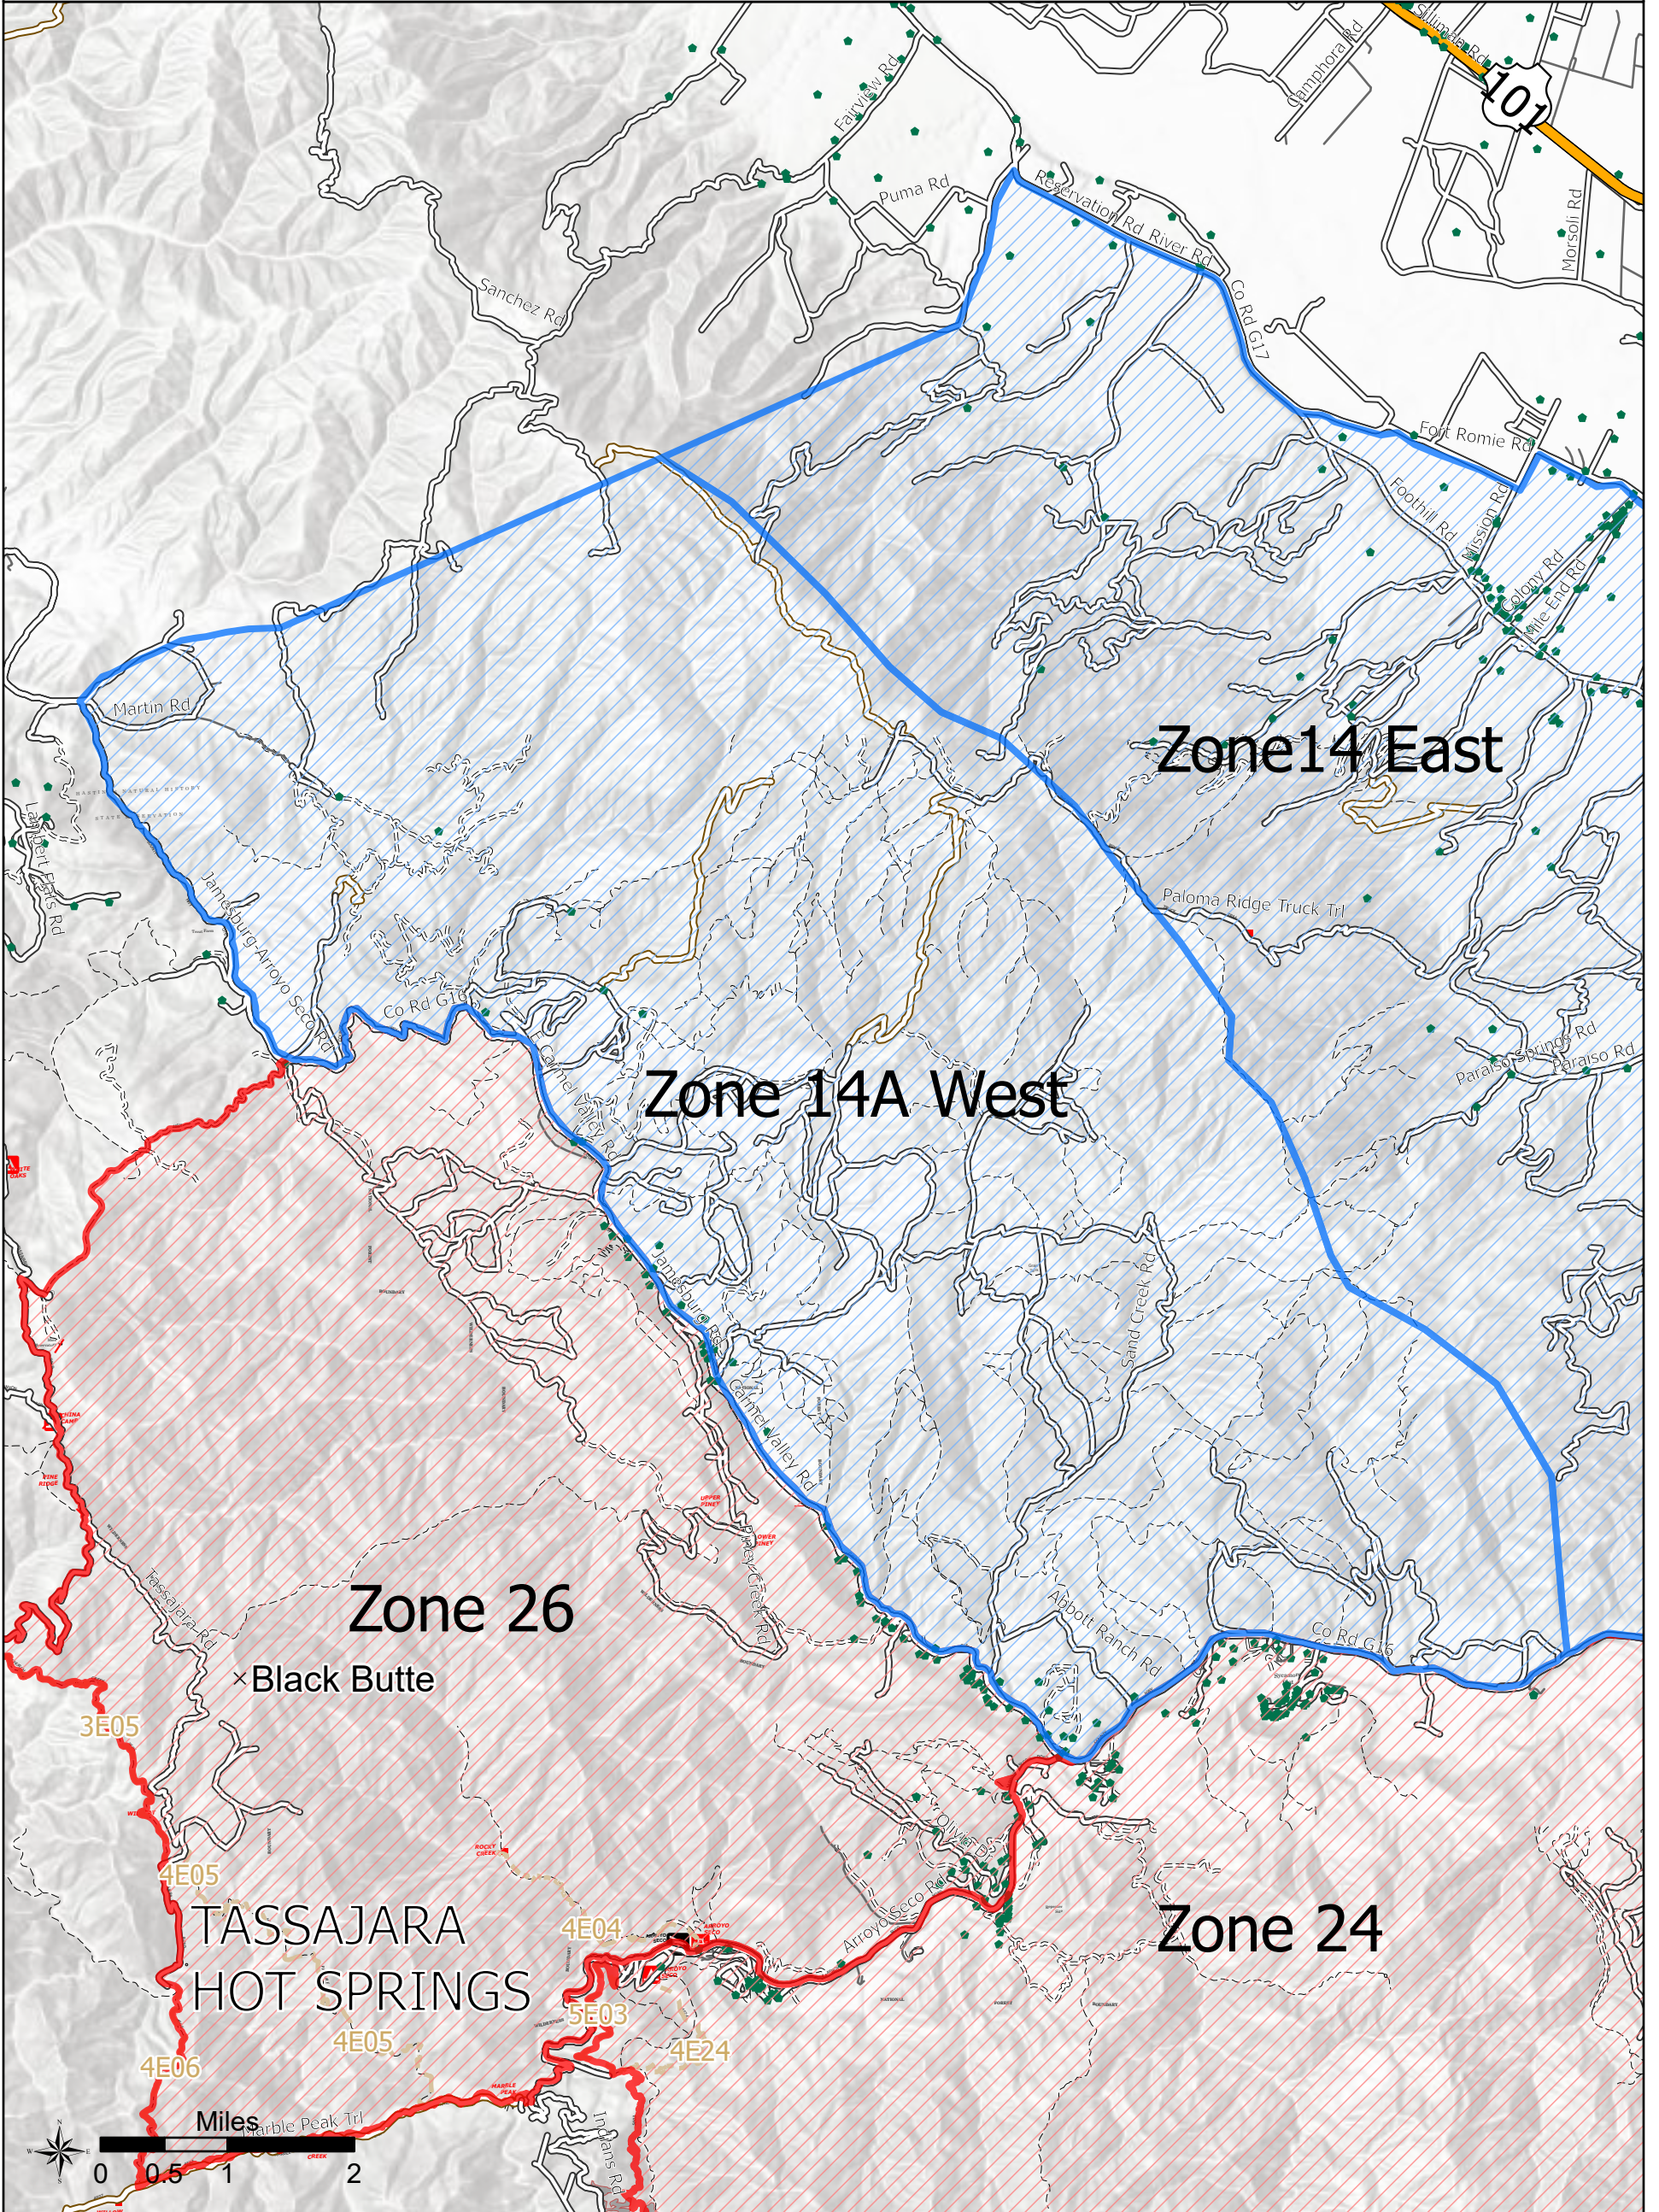

Dolan Fire Evacuation Zones

Zone 14A West

LPF-002428
09/18/2020 Day

127,724 acres at 9/17/2020 1900 hrs

Zone 14A West Addresses: 24

-  Mandatory
-  Warning
-  Wildfire Daily Fire Perimeter
-  Address locations
-  LPF Trail
-  LPF Roads
-  Fort Hunter Liggett

Dolan Fire Evacuation Zones

Zone 27

LPF-002428
09/18/2020 Day

127,724 acres at 9/17/2020 1900 hrs

Zone 27 Addresses: 7

-  Mandatory
-  Warning
-  Wildfire Daily Fire Perimeter
-  Address locations
-  LPF Trail
-  LPF Roads
-  Fort Hunter Liggett

Dolan Fire Evacuation Zones

Zone 24

LPF-002428
09/18/2020 Day

127,724 acres at 9/17/2020 1900 hrs

Zone 24 Addresses: 133

-  Mandatory
-  Warning
-  Wildfire Daily Fire Perimeter
-  Address locations
-  LPF Trail
-  LPF Roads
-  Fort Hunter Liggett

Dolan Fire Evacuation Zones

Zone L: Gorda

LPF-002428
09/18/2020 Day

127,724 acres at 9/17/2020 1900 hrs

Zone L: Gorda Addresses: 23

-  Mandatory
-  Warning
-  Wildfire Daily Fire Perimeter
-  Address locations
-  LPF Trail
-  LPF Roads
-  Fort Hunter Liggett