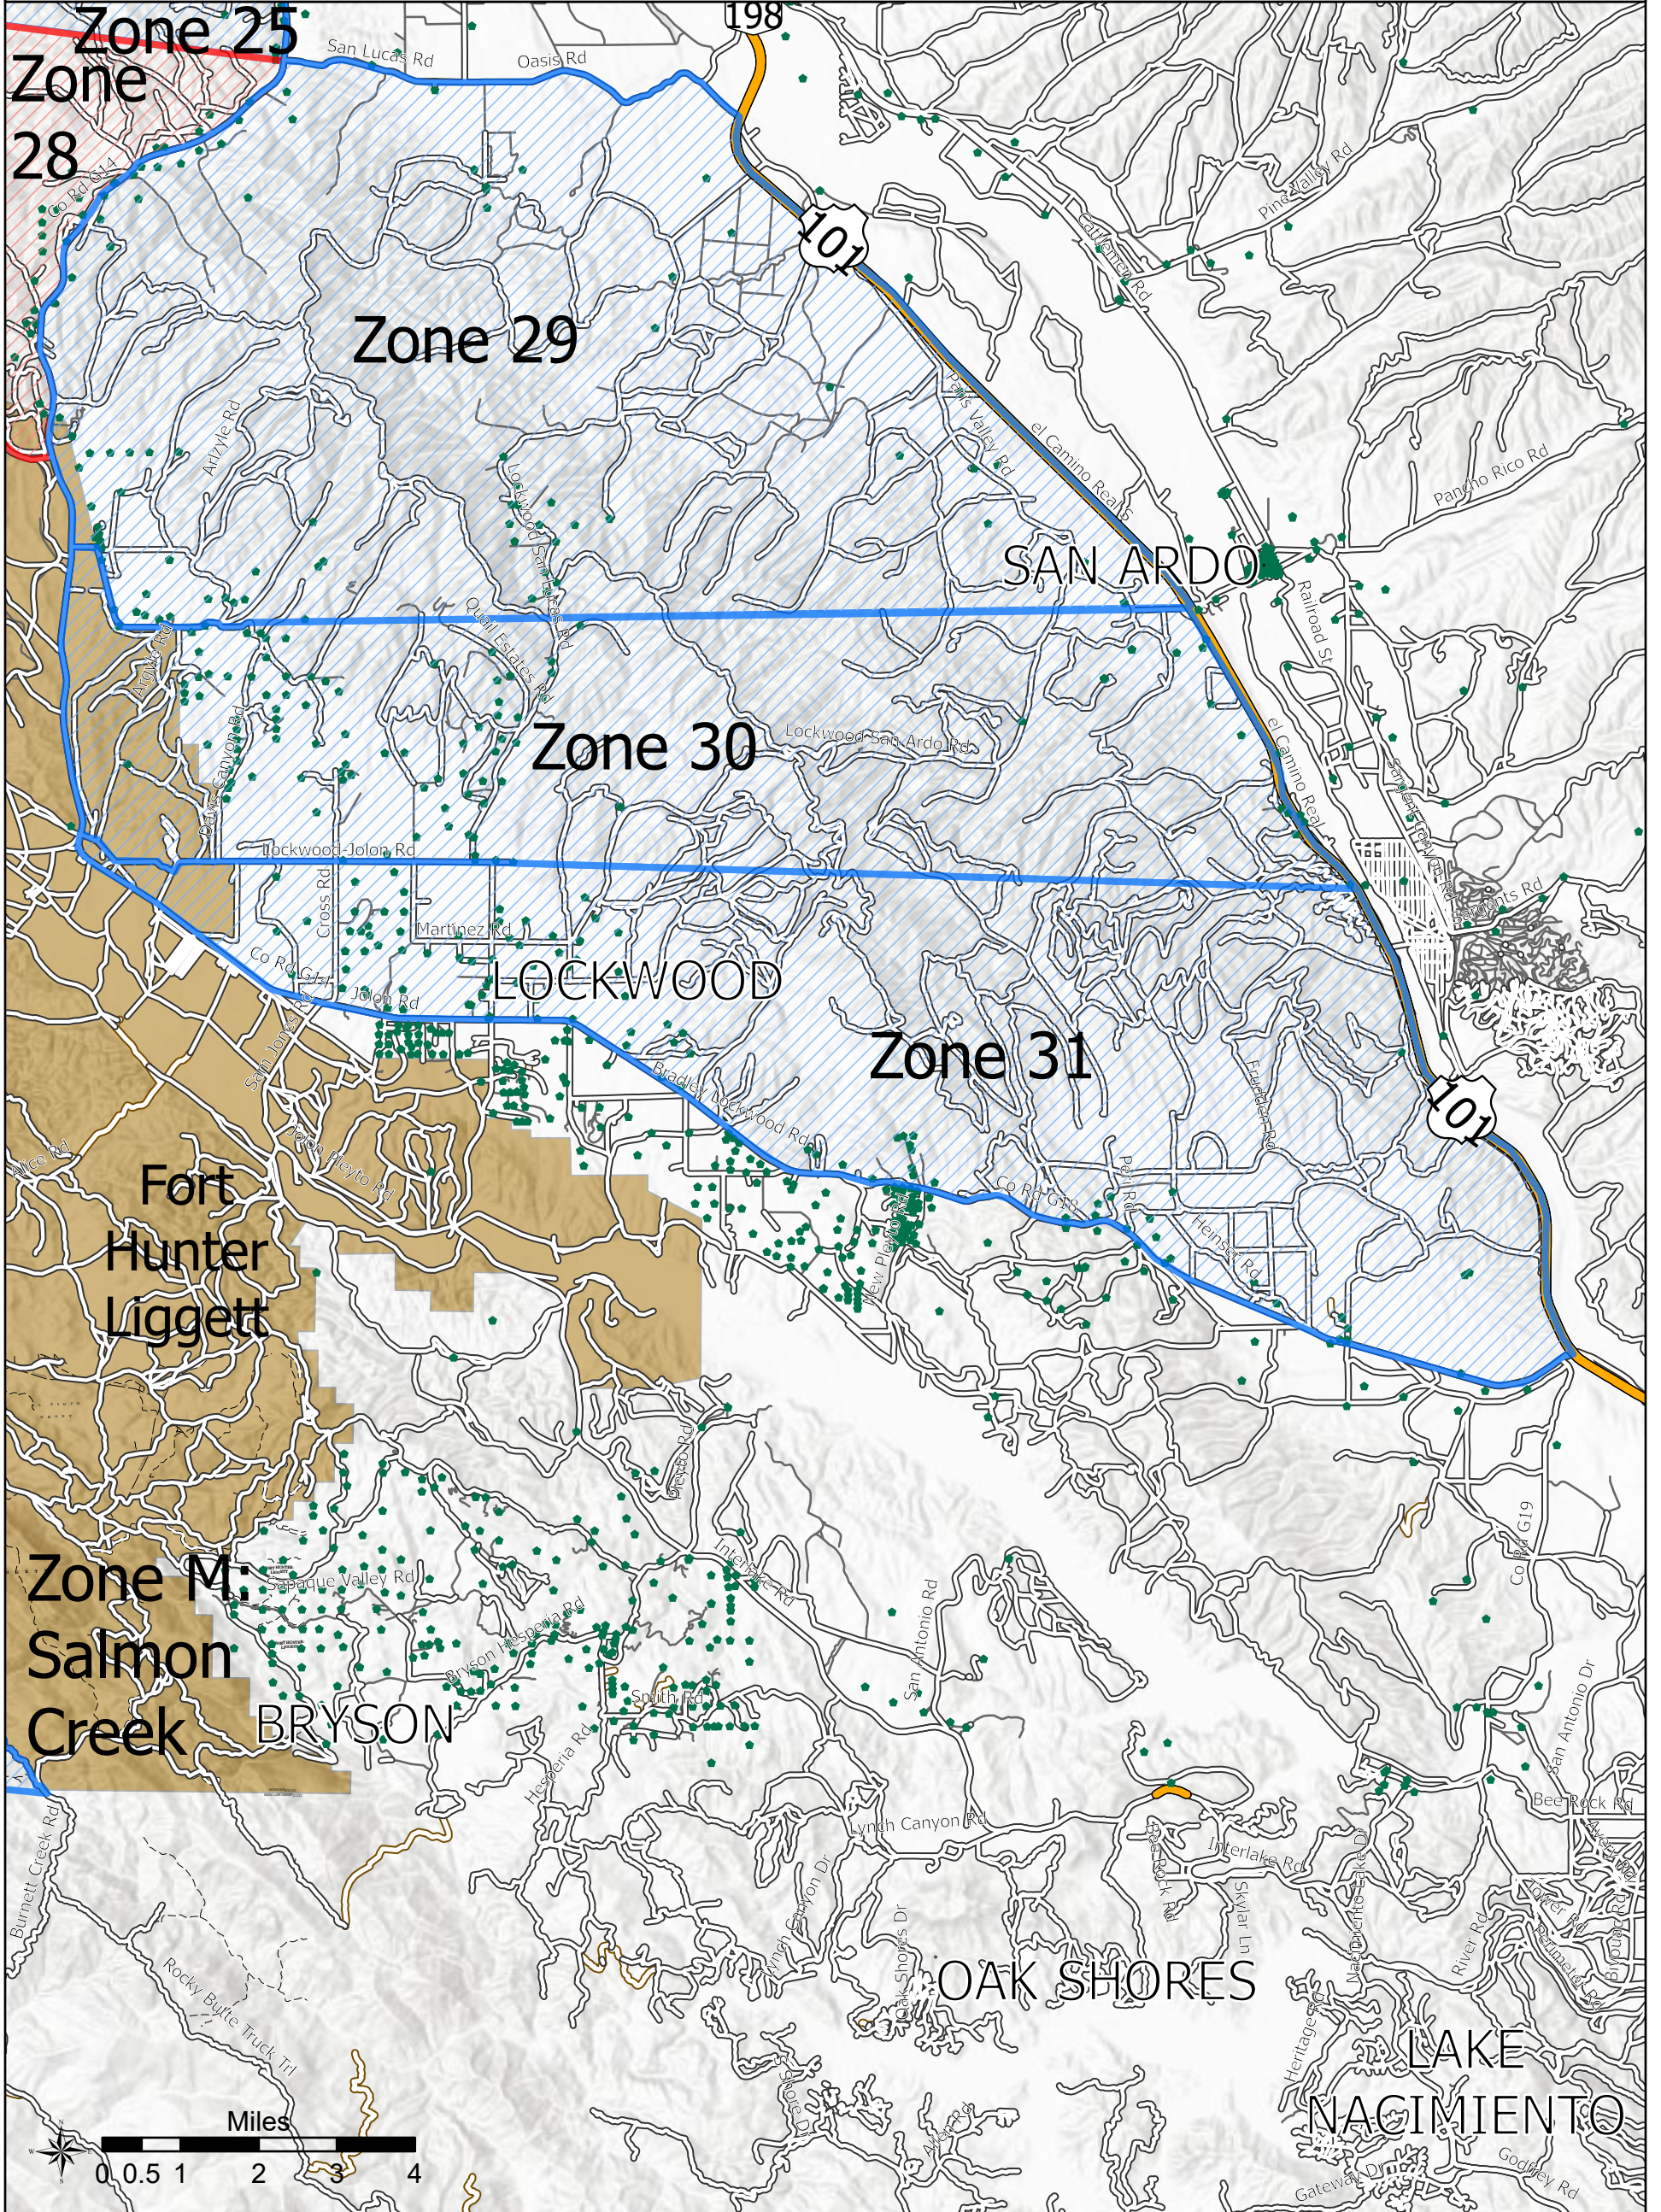

Dolan Fire Evacuation Zones

Zone 14A West

LPF-002428
09/18/2020 Day

127,724 acres at 9/17/2020 1900 hrs

Zone 14A West Addresses: 24

-  Mandatory
-  Warning
-  Wildfire Daily Fire Perimeter
-  Address locations
-  LPF Trail
-  LPF Roads
-  Fort Hunter Liggett

Dolan Fire Evacuation Zones

Zone 29

LPF-002428
09/18/2020 Day

127,724 acres at 9/17/2020 1900 hrs

Zone 29 Addresses: 85

-  Mandatory
-  Warning
-  Address locations
-  LPF Trail
-  LPF Roads
-  Fort Hunter Liggett

Dolan Fire Evacuation Zones

Zone 31

LPF-002428
09/18/2020 Day

127,724 acres at 9/17/2020 1900 hrs

Zone 31 Addresses: 105

-  Mandatory
-  Warning
-  Address locations
-  LPF Trail
-  LPF Roads
-  Fort Hunter Liggett

Dolan Fire Evacuation Zones

Zone 24

LPF-002428
09/18/2020 Day

127,724 acres at 9/17/2020 1900 hrs

Zone 24 Addresses: 133

-  Mandatory
-  Warning
-  Wildfire Daily Fire Perimeter
-  Address locations
-  LPF Trail
-  LPF Roads
-  Fort Hunter Liggett