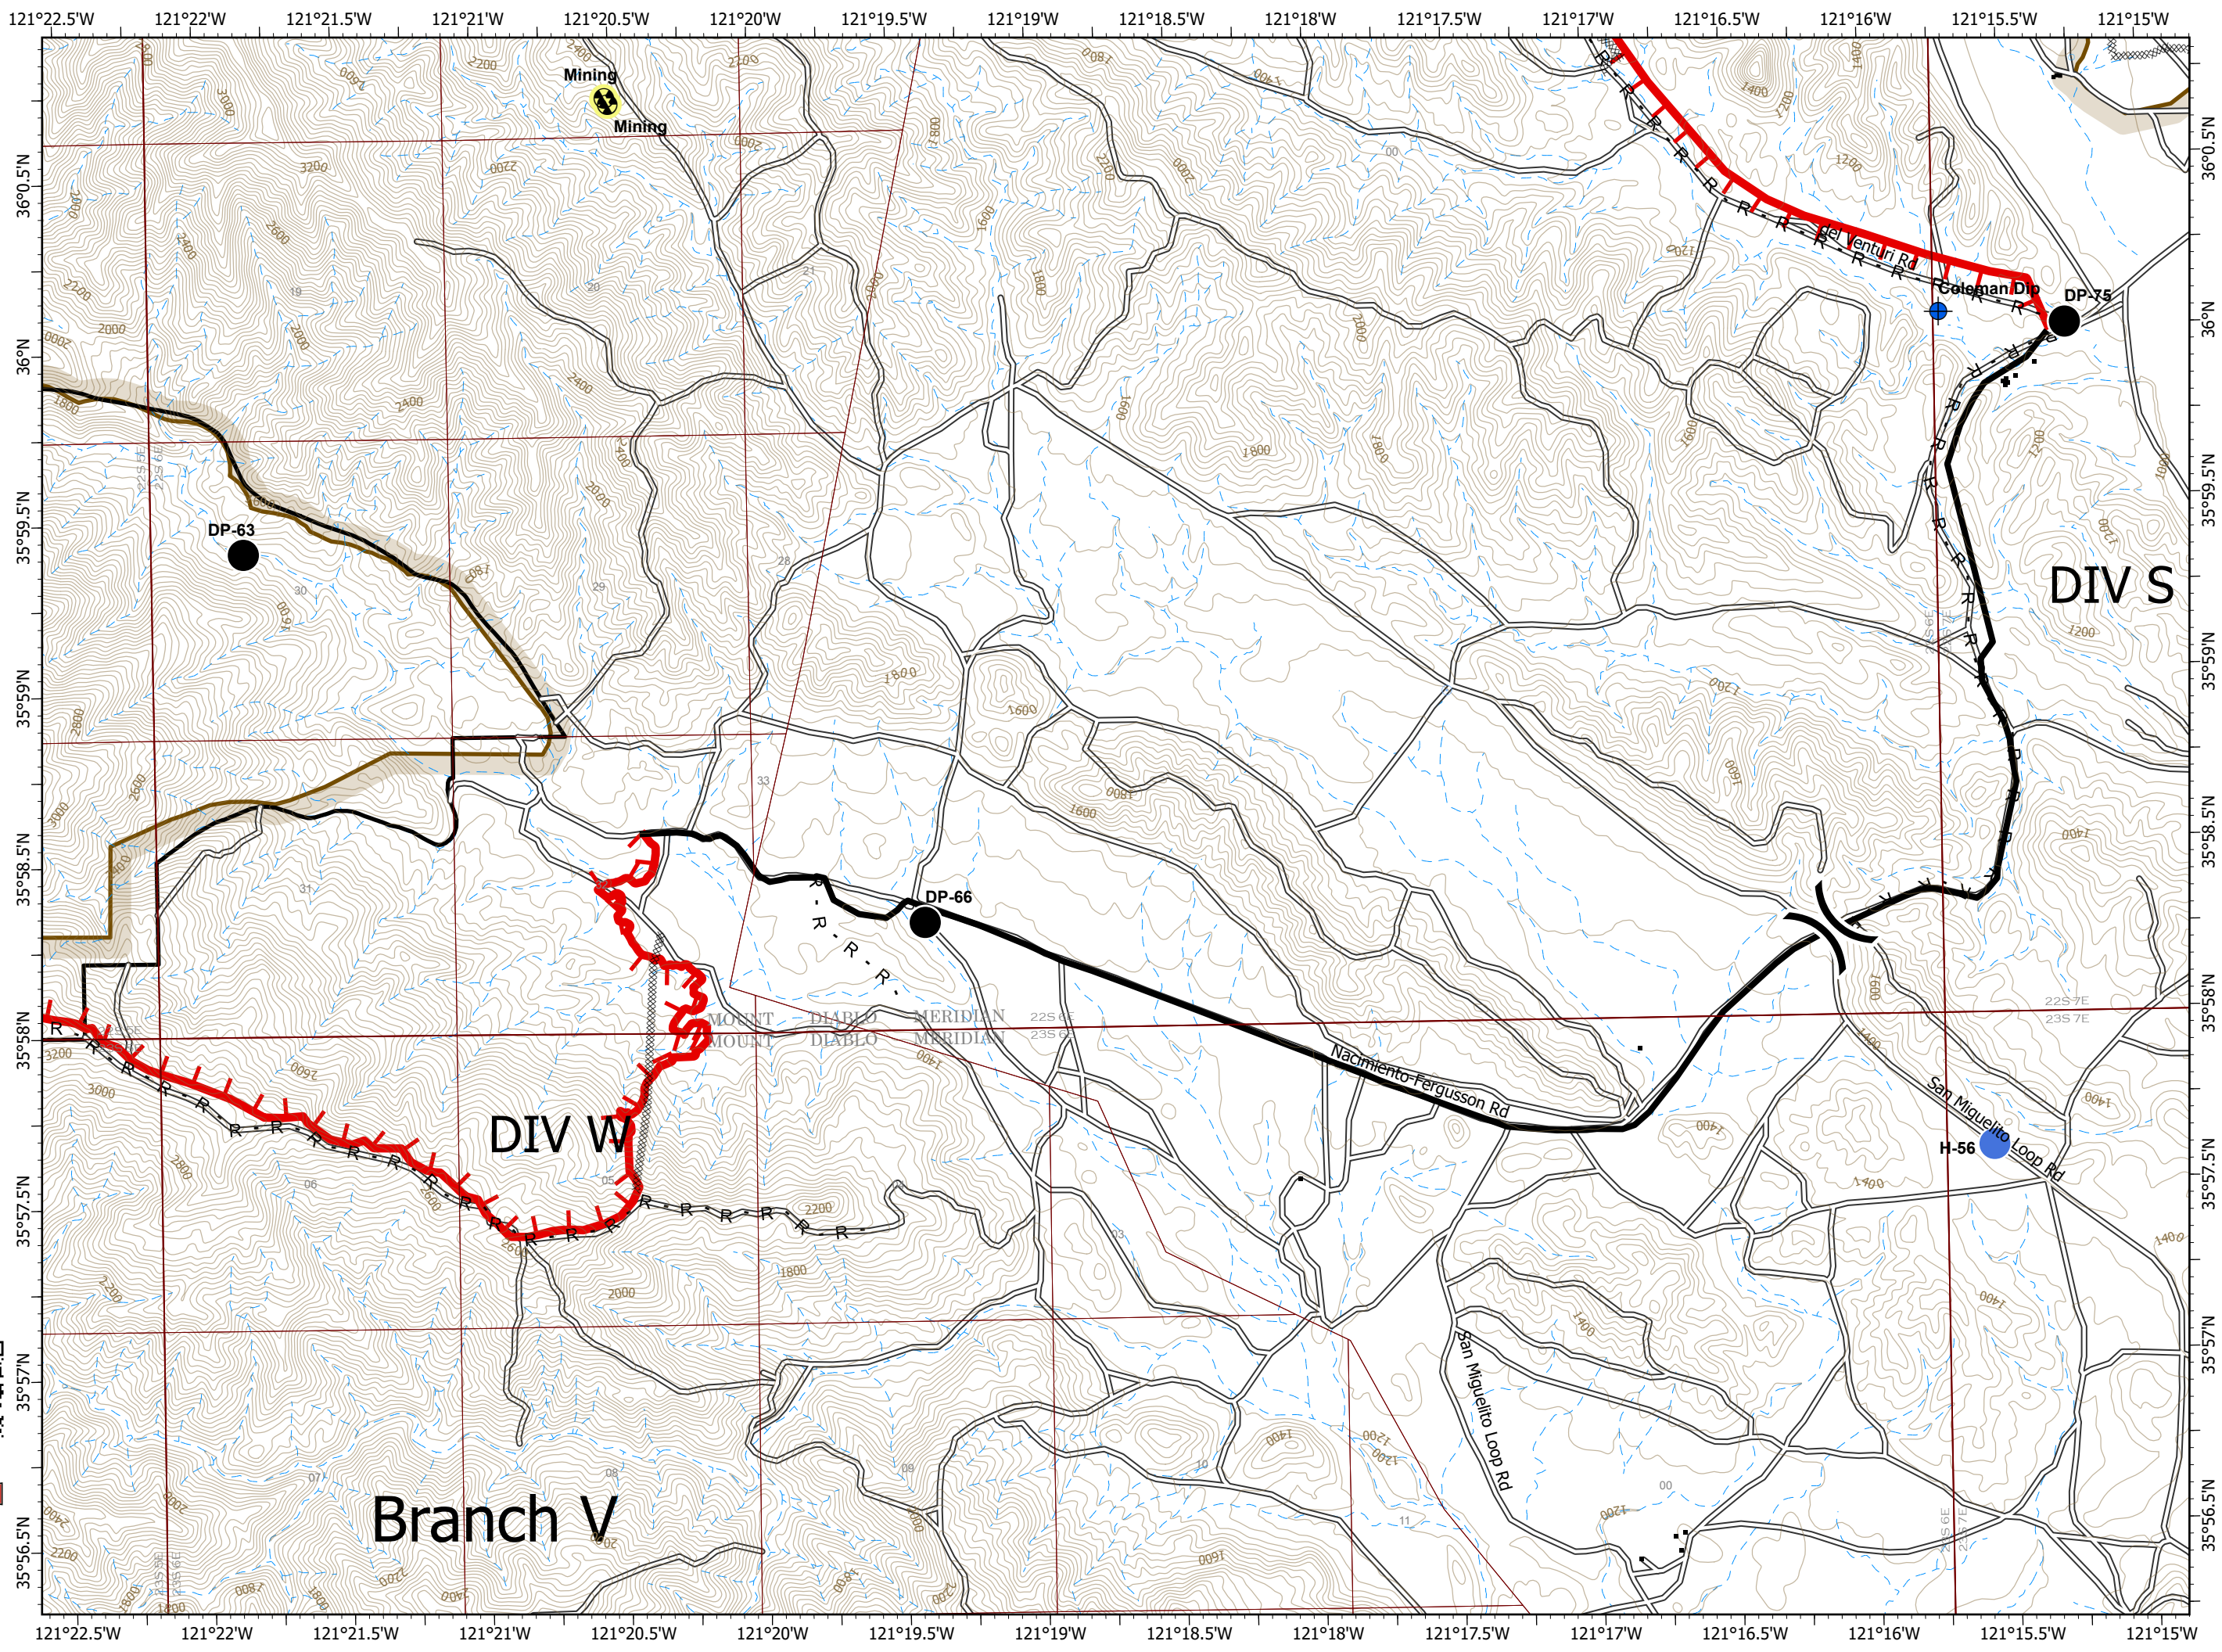

IAP
 Branch V-Div S South/W East
 Page 10 of 13

Dolan Fire
 CA-LPF-002428
 9/19/2020
 127,724 acres at
 9/17/2020 1900 hrs

- Drop Point
- ⊕ Dip Site
- ☢ Hazard
- Helispot
-) Division Break
- ▬ Uncontrolled Fire Edge
- ▬ Contained Line
- xxxxx Completed Dozer Line
- R Road as Completed Line
- ▭ Fort Hunter Liggett

0 1/4 1/2 Miles

PNW2 GISS
 9/18/2020 2039
 Acres from IR and field reports
 North American 1983 Datum.
 LatLong Grid

DIV S

DIV W

Branch V

Mining
 Mining

DP-66

DP-75

DP-63

H-56

Nacimiento-Fergusson Rd

San Miguelito Loop Rd

San Miguelito Loop Rd

MOUNT DIABLO MERIDIAN

MOUNT DIABLO MERIDIAN

225 6E
 235 7E

225 7E
 235 7E