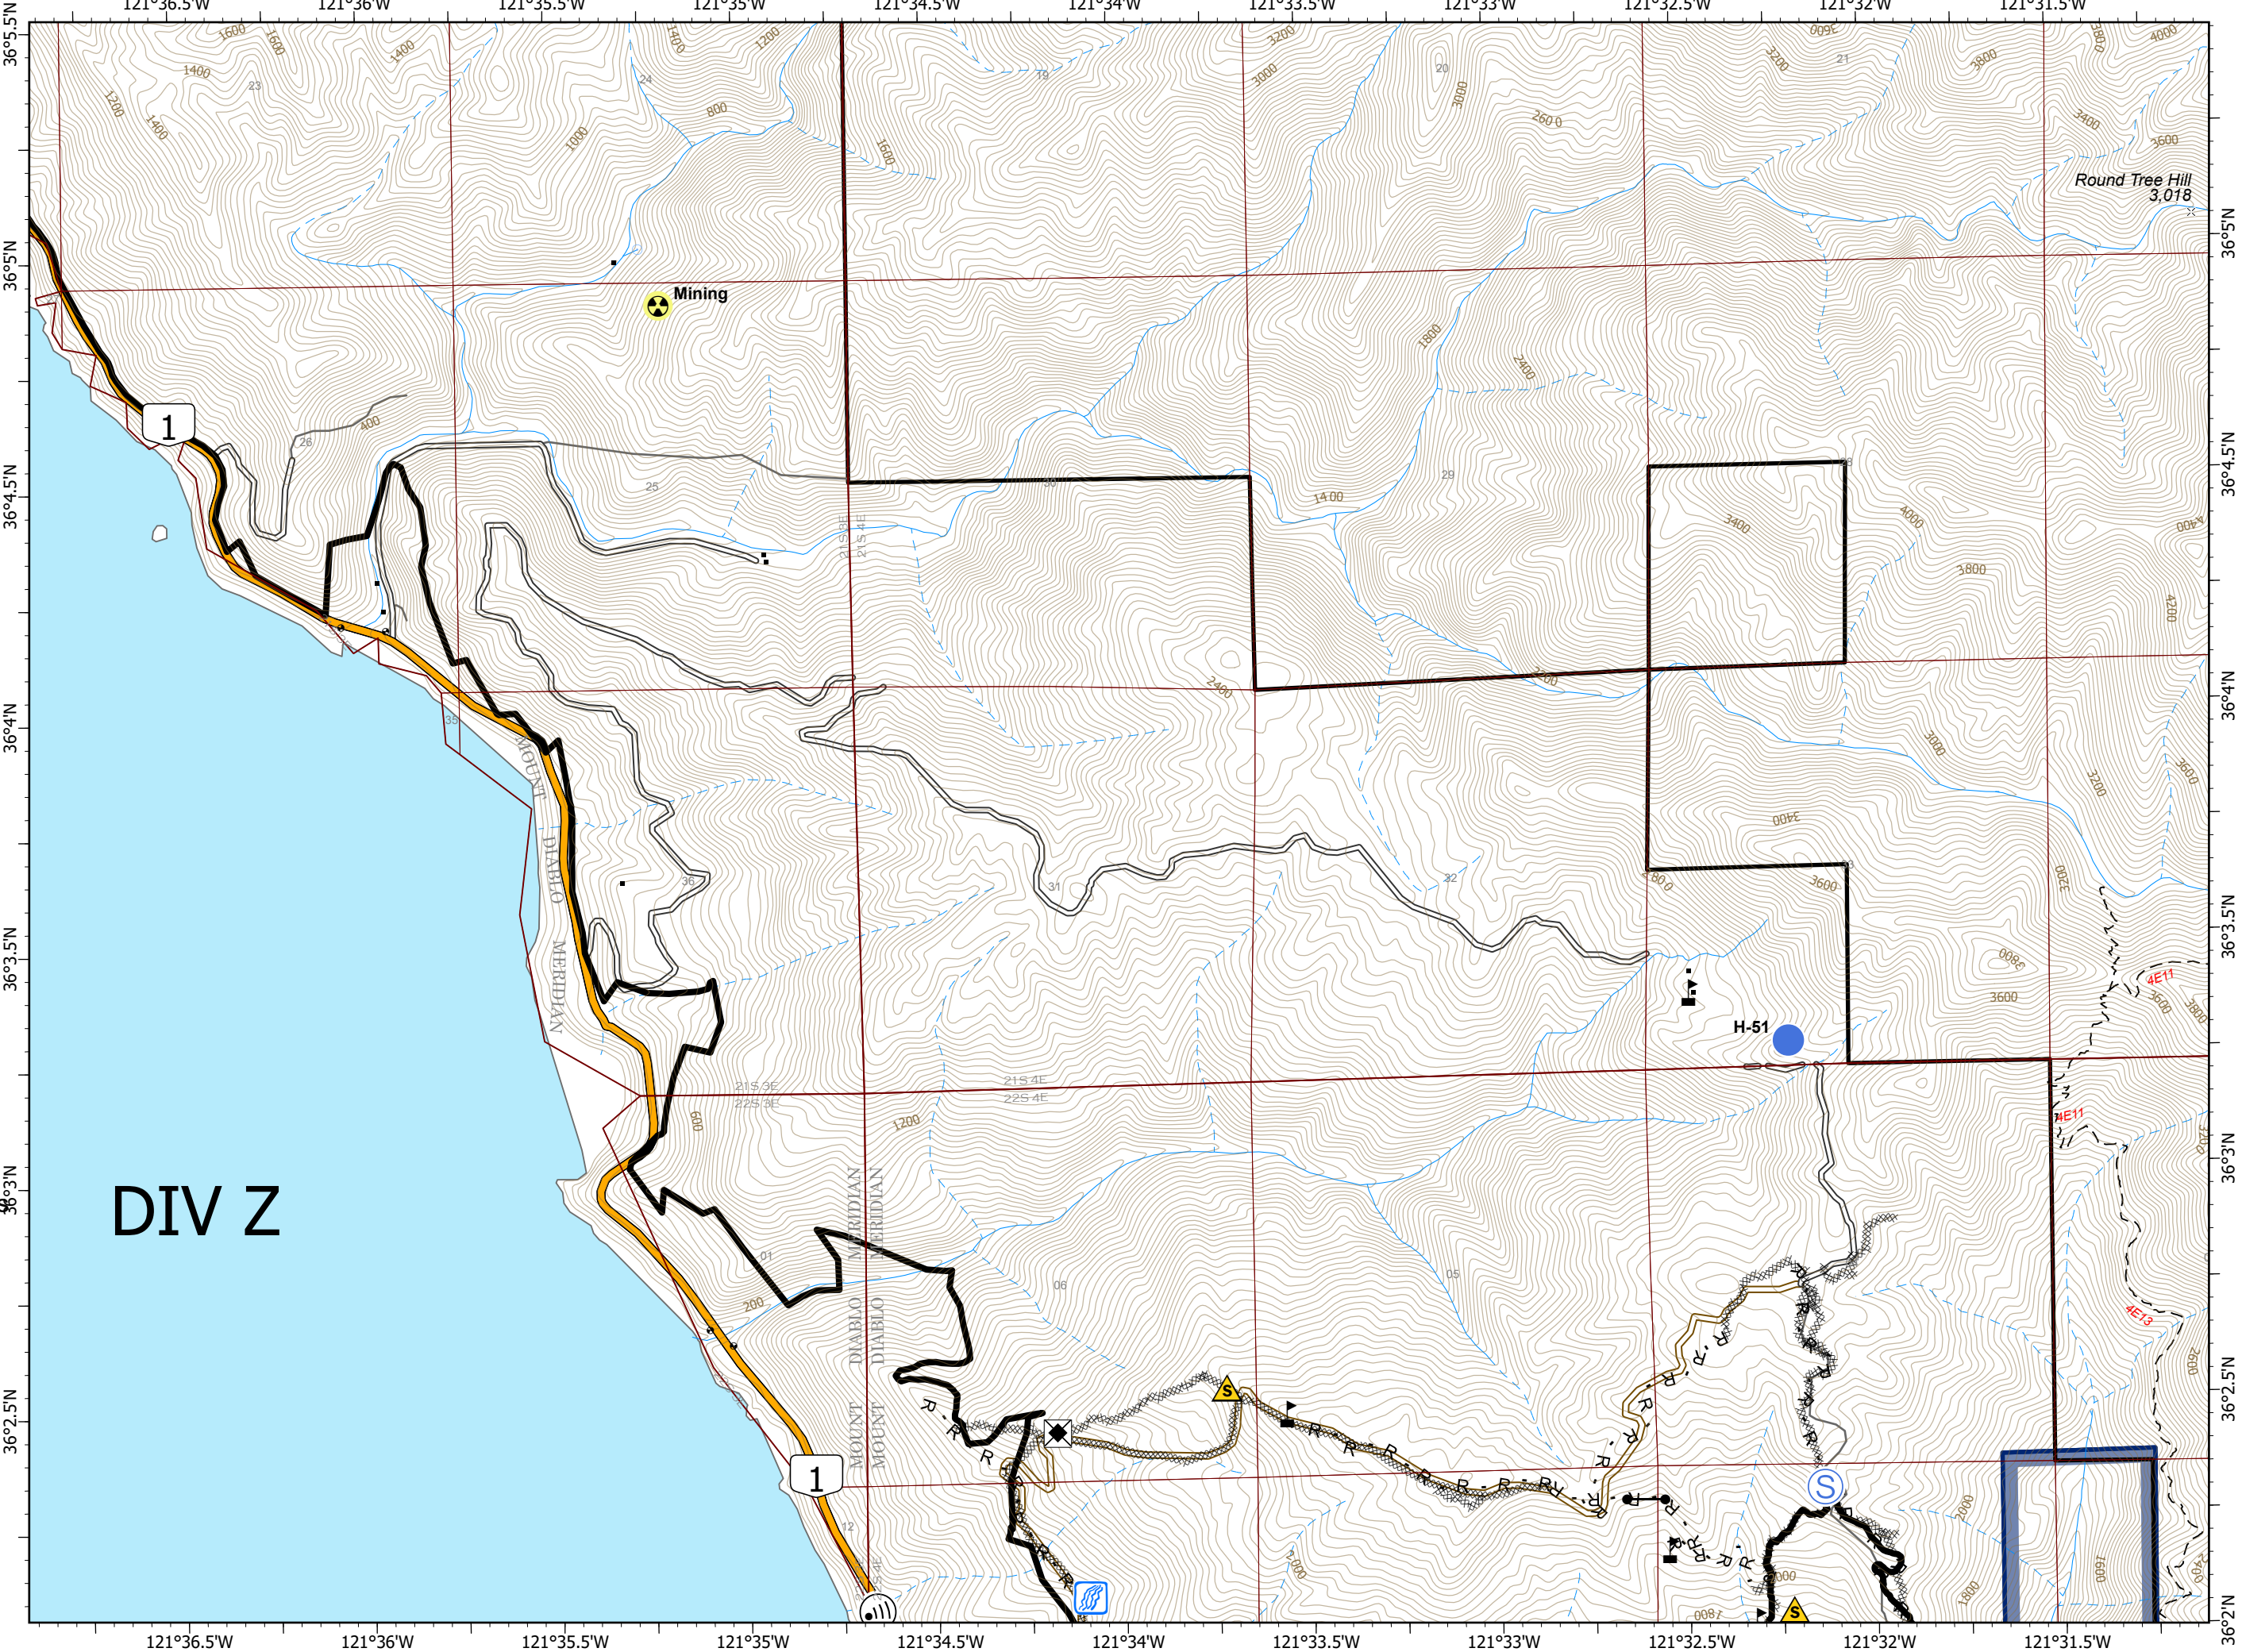

IAP
 Branch I-Div Z
 Page 13 of 13

Dolan Fire
CA-LPF-002428
9/23/2020
 128,417 acres at
 9/21/2020 2000 hrs

- Gate
- Hazard
- Helispot
- Internet Access
- Road Repair
- Safety Zone
- Staging Area
- Stream Crossing
- Value at Risk
- Contained Line
- Completed Dozer Line
- Completed Hand Line
- Road as Completed Line
- State Park

CAIIMT15 GISS
 9/22/2020 2047
 Acres from IR and field reports
 North American 1983 Datum.
 LatLong Grid

DIV Z

Round Tree Hill
 3,018