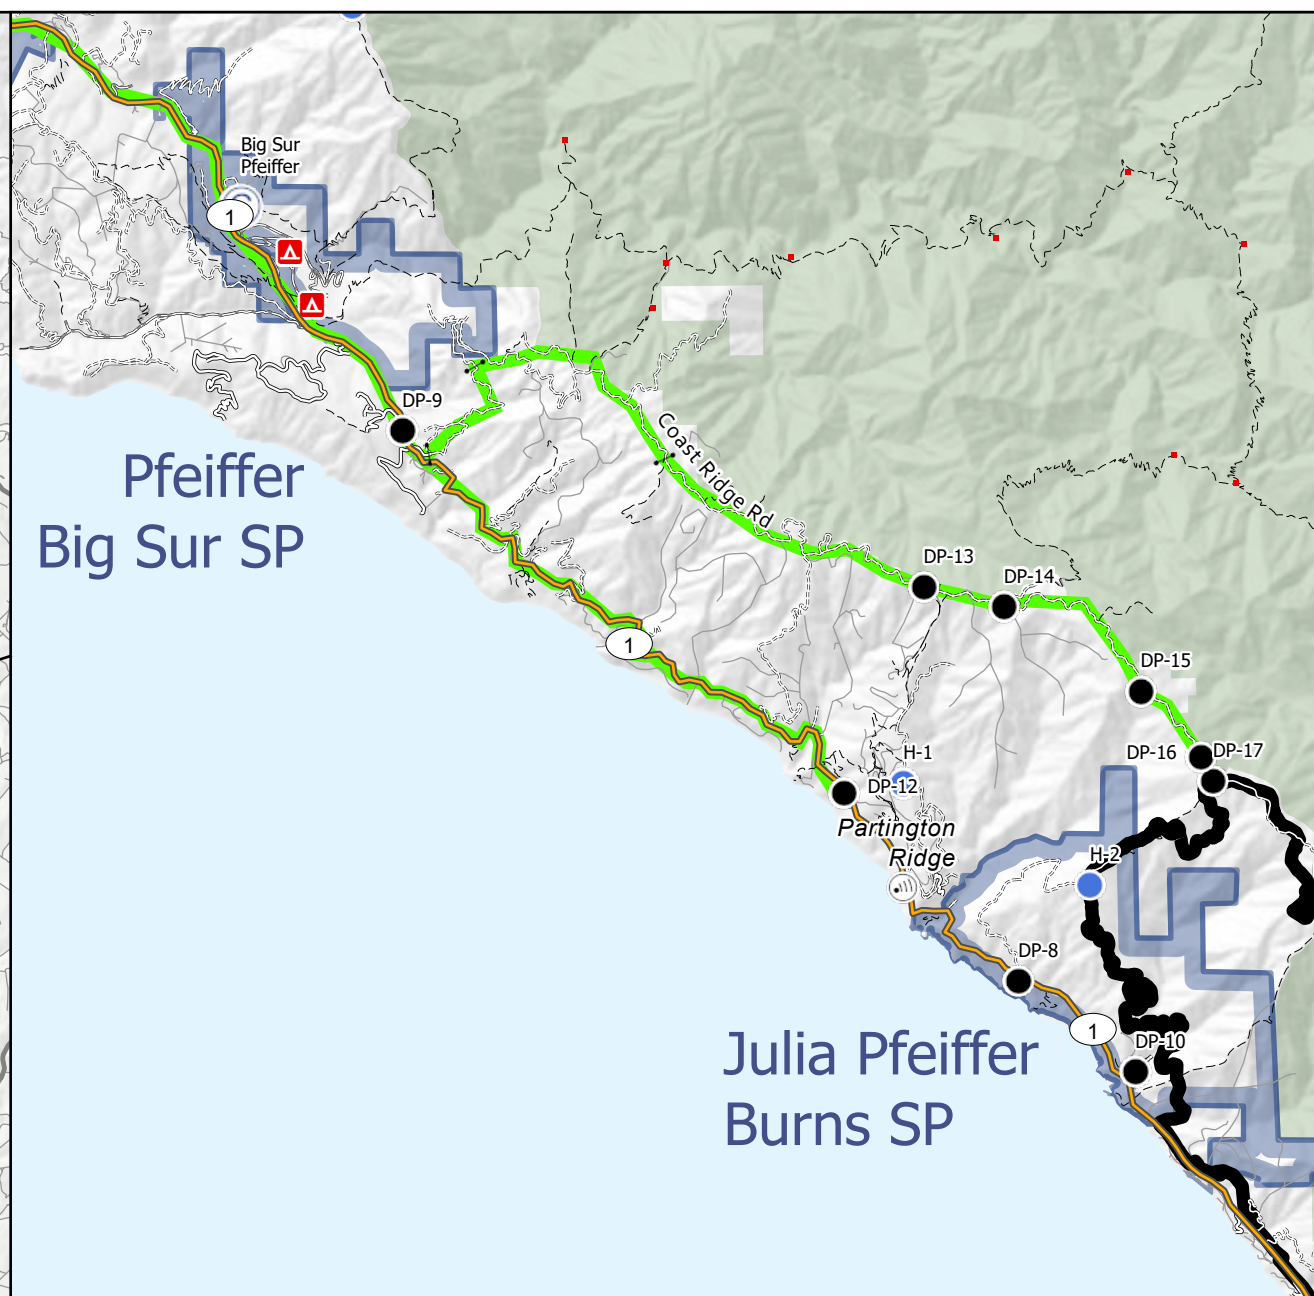

Campground	Latitude	Longitude
Arroyo Seco	36° 13.982' N	121° 28.991' W
China Camp	36° 17.777' N	121° 34.067' W
White Oaks	36° 19.543' N	121° 34.436' W
Botchers Gap	36° 21.358' N	121° 48.824' W
Escondido	36° 08.503' N	121° 29.675' W
Santa Lucia	36° 07.109' N	121° 27.940' W
Nacimiento	36° 00.317' N	121° 23.685' W
Ponderosa	35° 59.893' N	121° 23.072' W
Kirk Creek	35° 59.402' N	121° 29.758' W

Location	Time	Miles
Mission Spike	20 min	18
Tusi Spike	40 min	
Seco Spike	1 Hr	
PV Spike	2.25 Hrs	
Big Sur	2.5 Hrs	
Mission to Main Gate Hunter Liggett	7 min	4.3

Transportation

Dolan Fire
LPF-002428
09/24/2020

- Camp
- Drop Point
- Gate
- Helibase
- Helispot
- Incident Command Post
- Internet Access
- Uncontrolled Fire Edge
- Contained Line
- Dolan Fire Major Travel Route
- Other Major Travel Route
- Suggested Travel Routes
- Road - 4WD
- Road - Light Duty - Dirt, Gravel
- Road - Light Duty - Paved
- Road - Light Duty - Unspecified Composition
- Road - Unimproved
- Trail
- Local or Other Road
- California State Park
- Wilderness
- Fort Hunter Liggett

Pfeiffer
Big Sur SP

Julia Pfeiffer
Burns SP

Airbus, USGS, NGA, NASA, CGIAR, NCEAS, NLS, OS, NMA, GeoEye, GeoEye, GSA, GSI and the GIS User Community