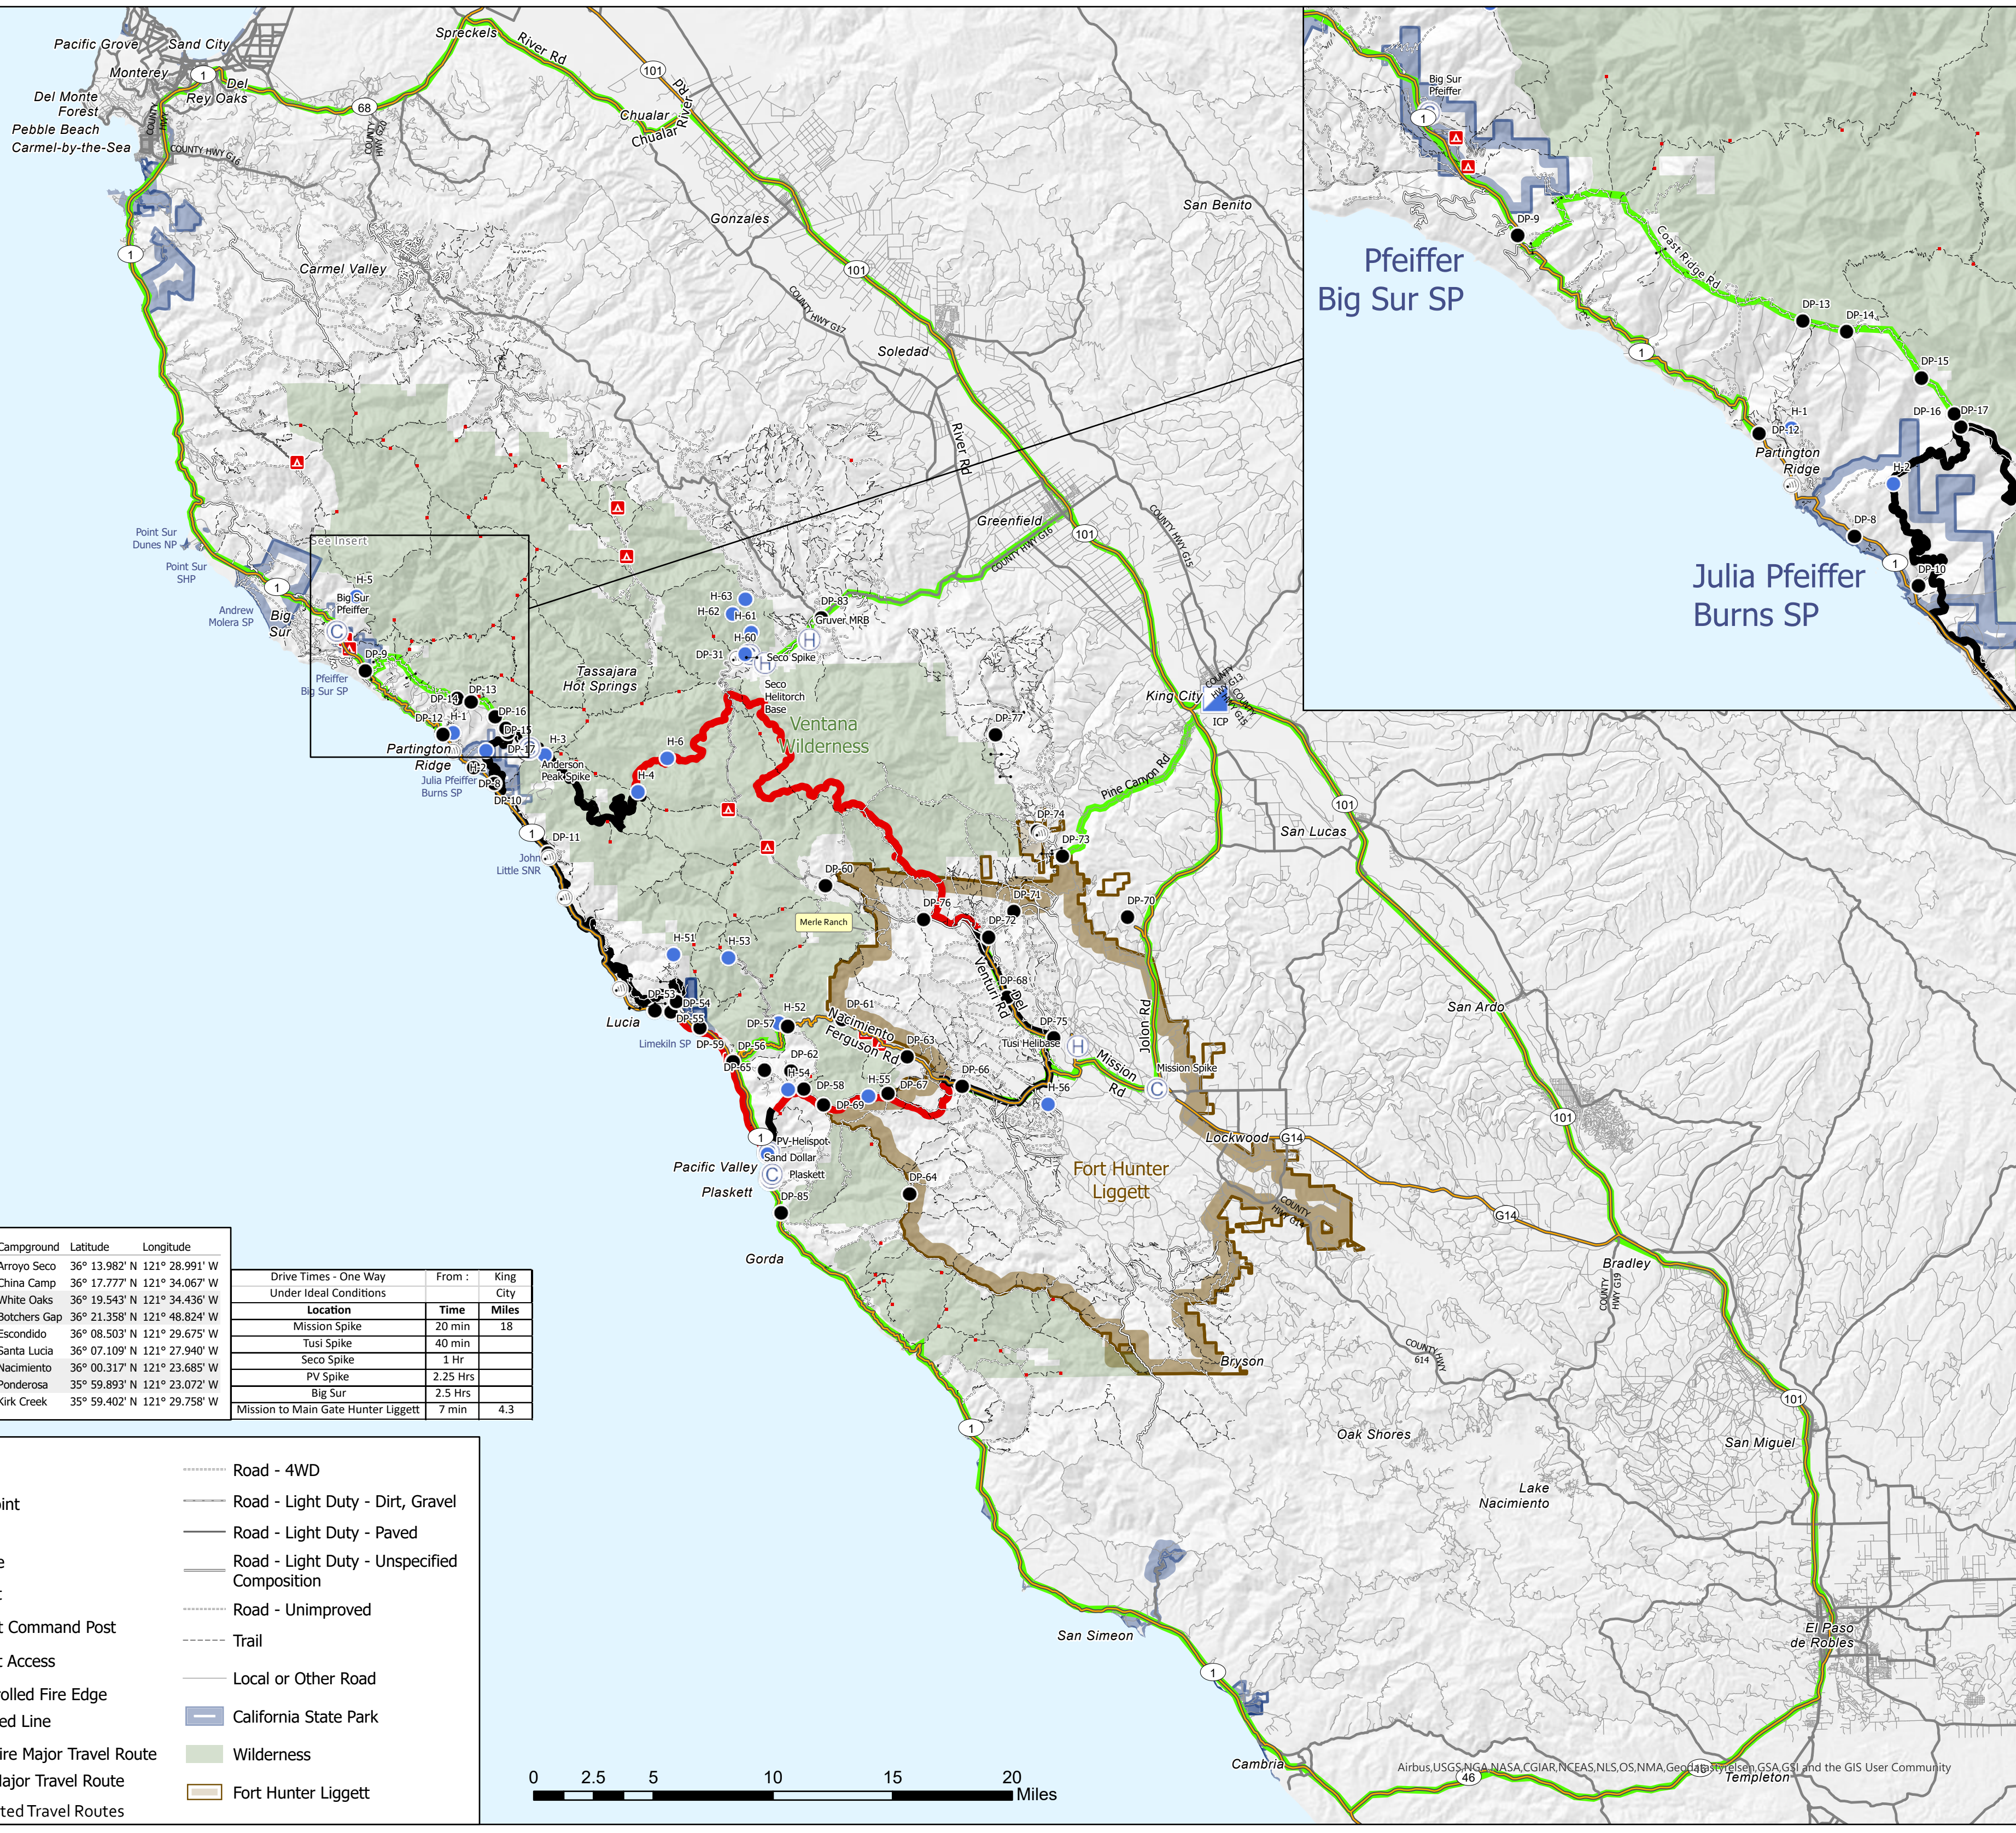

Campground	Latitude	Longitude
Arroyo Seco	36° 13.982' N	121° 28.991' W
China Camp	36° 17.777' N	121° 34.067' W
White Oaks	36° 19.543' N	121° 34.436' W
Botchers Gap	36° 21.358' N	121° 48.824' W
Escondido	36° 08.503' N	121° 29.675' W
Santa Lucia	36° 07.109' N	121° 27.940' W
Nacimiento	36° 00.317' N	121° 23.685' W
Ponderosa	35° 59.893' N	121° 23.072' W
Kirk Creek	35° 59.402' N	121° 29.758' W

Location	Time	Miles
Mission Spike	20 min	18
Tusi Spike	40 min	
Seco Spike	1 Hr	
PV Spike	2.25 Hrs	
Big Sur	2.5 Hrs	
Mission to Main Gate Hunter Liggett	7 min	4.3

Transportation

Dolan Fire
LPF-002428
09/24/2020

- Camp
- Drop Point
- Gate
- Helibase
- Helispot
- Incident Command Post
- Internet Access
- Uncontrolled Fire Edge
- Contained Line
- Dolan Fire Major Travel Route
- Other Major Travel Route
- Suggested Travel Routes
- Road - 4WD
- Road - Light Duty - Dirt, Gravel
- Road - Light Duty - Paved
- Road - Light Duty - Unspecified Composition
- Road - Unimproved
- Trail
- Local or Other Road
- California State Park
- Wilderness
- Fort Hunter Liggett

Pfeiffer
Big Sur SP

Julia Pfeiffer
Burns SP

Airbus, USGS, NGA, NASA, CGIAR, NCEAS, NLS, OS, NMA, GeoEye, GeoEye, GSA, GSI and the GIS User Community