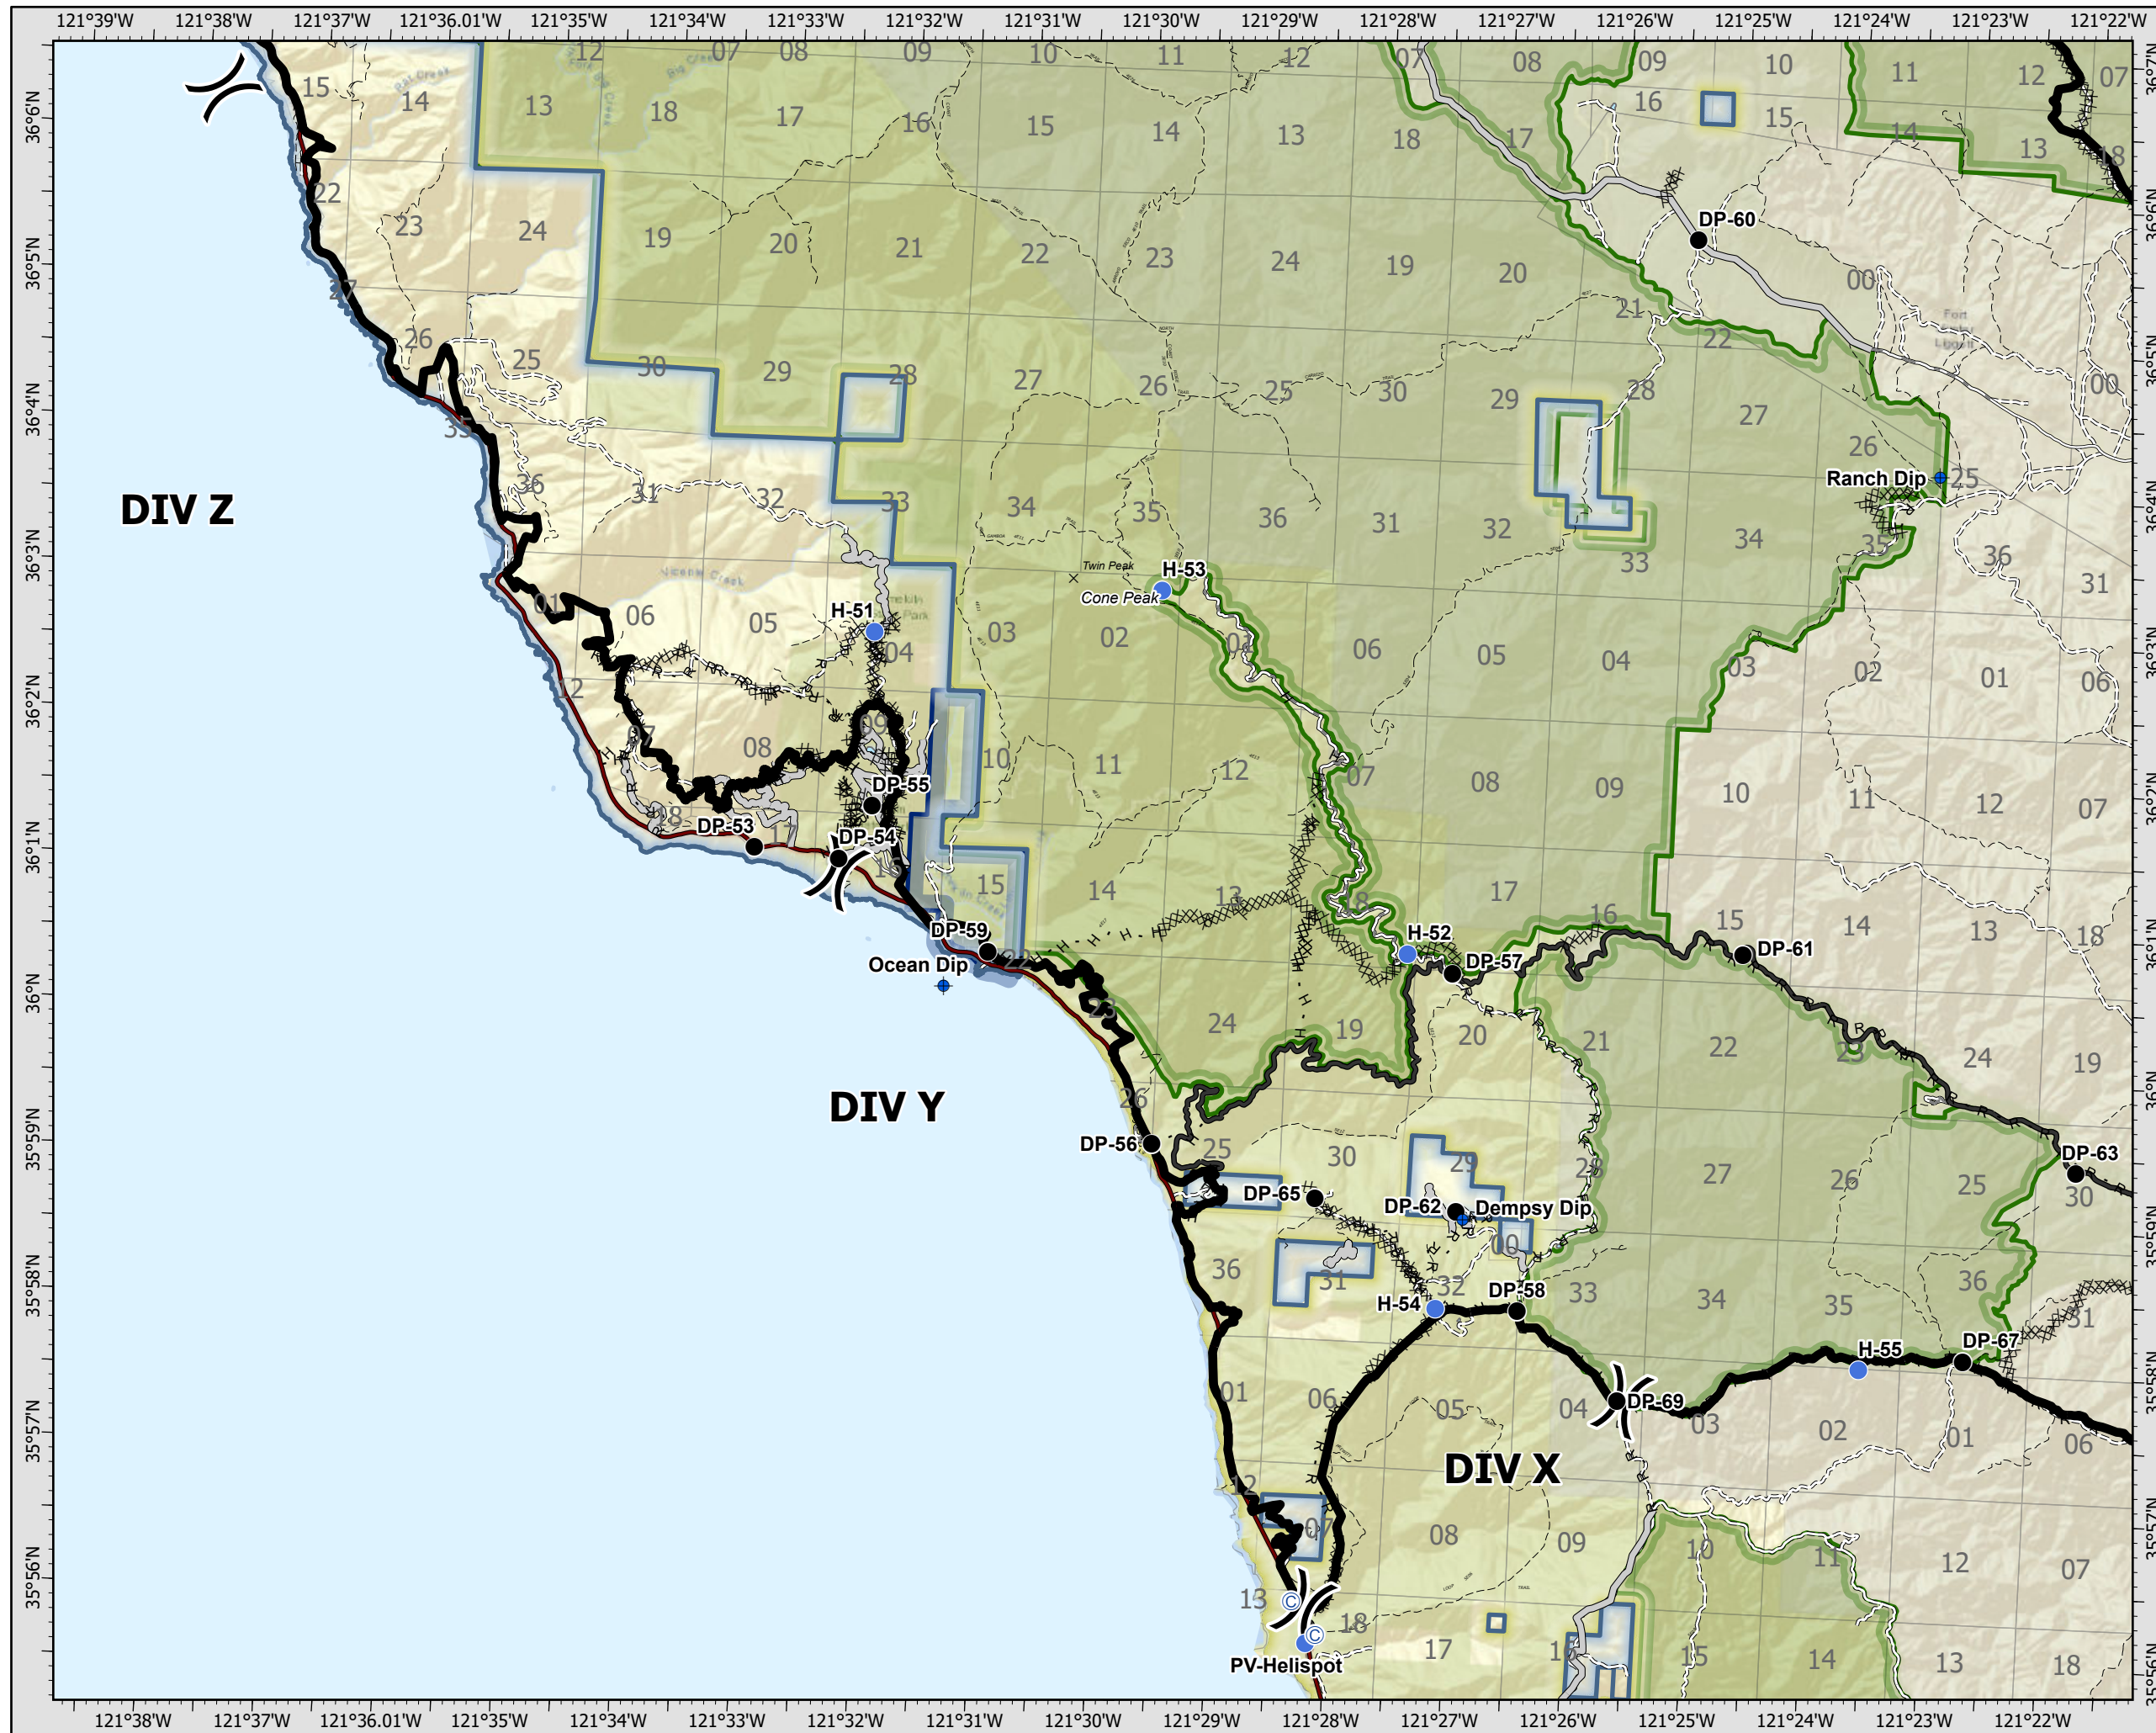

OPERATIONS

Divisions X,Y,Z

Dolan Fire
CA-LPF-002428
10/6/2020

124,924 acres
at 9/28/2020 2000 hrs

- ⊙ Camp
- ◆ Dip Site
- Drop Point
- Helispot
- ⌘ Division Break
- Contained Line
- ⊗ Completed Dozer Line
- H · H Completed Hand Line
- R · Road as Completed Line
- Access or Improved Road
- ▭ CA State Park
- ▭ Ventana Wilderness
- ▭ The Pacific Ocean
- ▭ Federal Responsibility Area
- ▭ State Responsibility Area

Datum: North American 1983

Map Updated: 10/6/2020 1246

DIV Z

DIV Y

DIV X

PV-Helispot

DP-60

Ranch Dip

Ocean Dip

Dempsy Dip