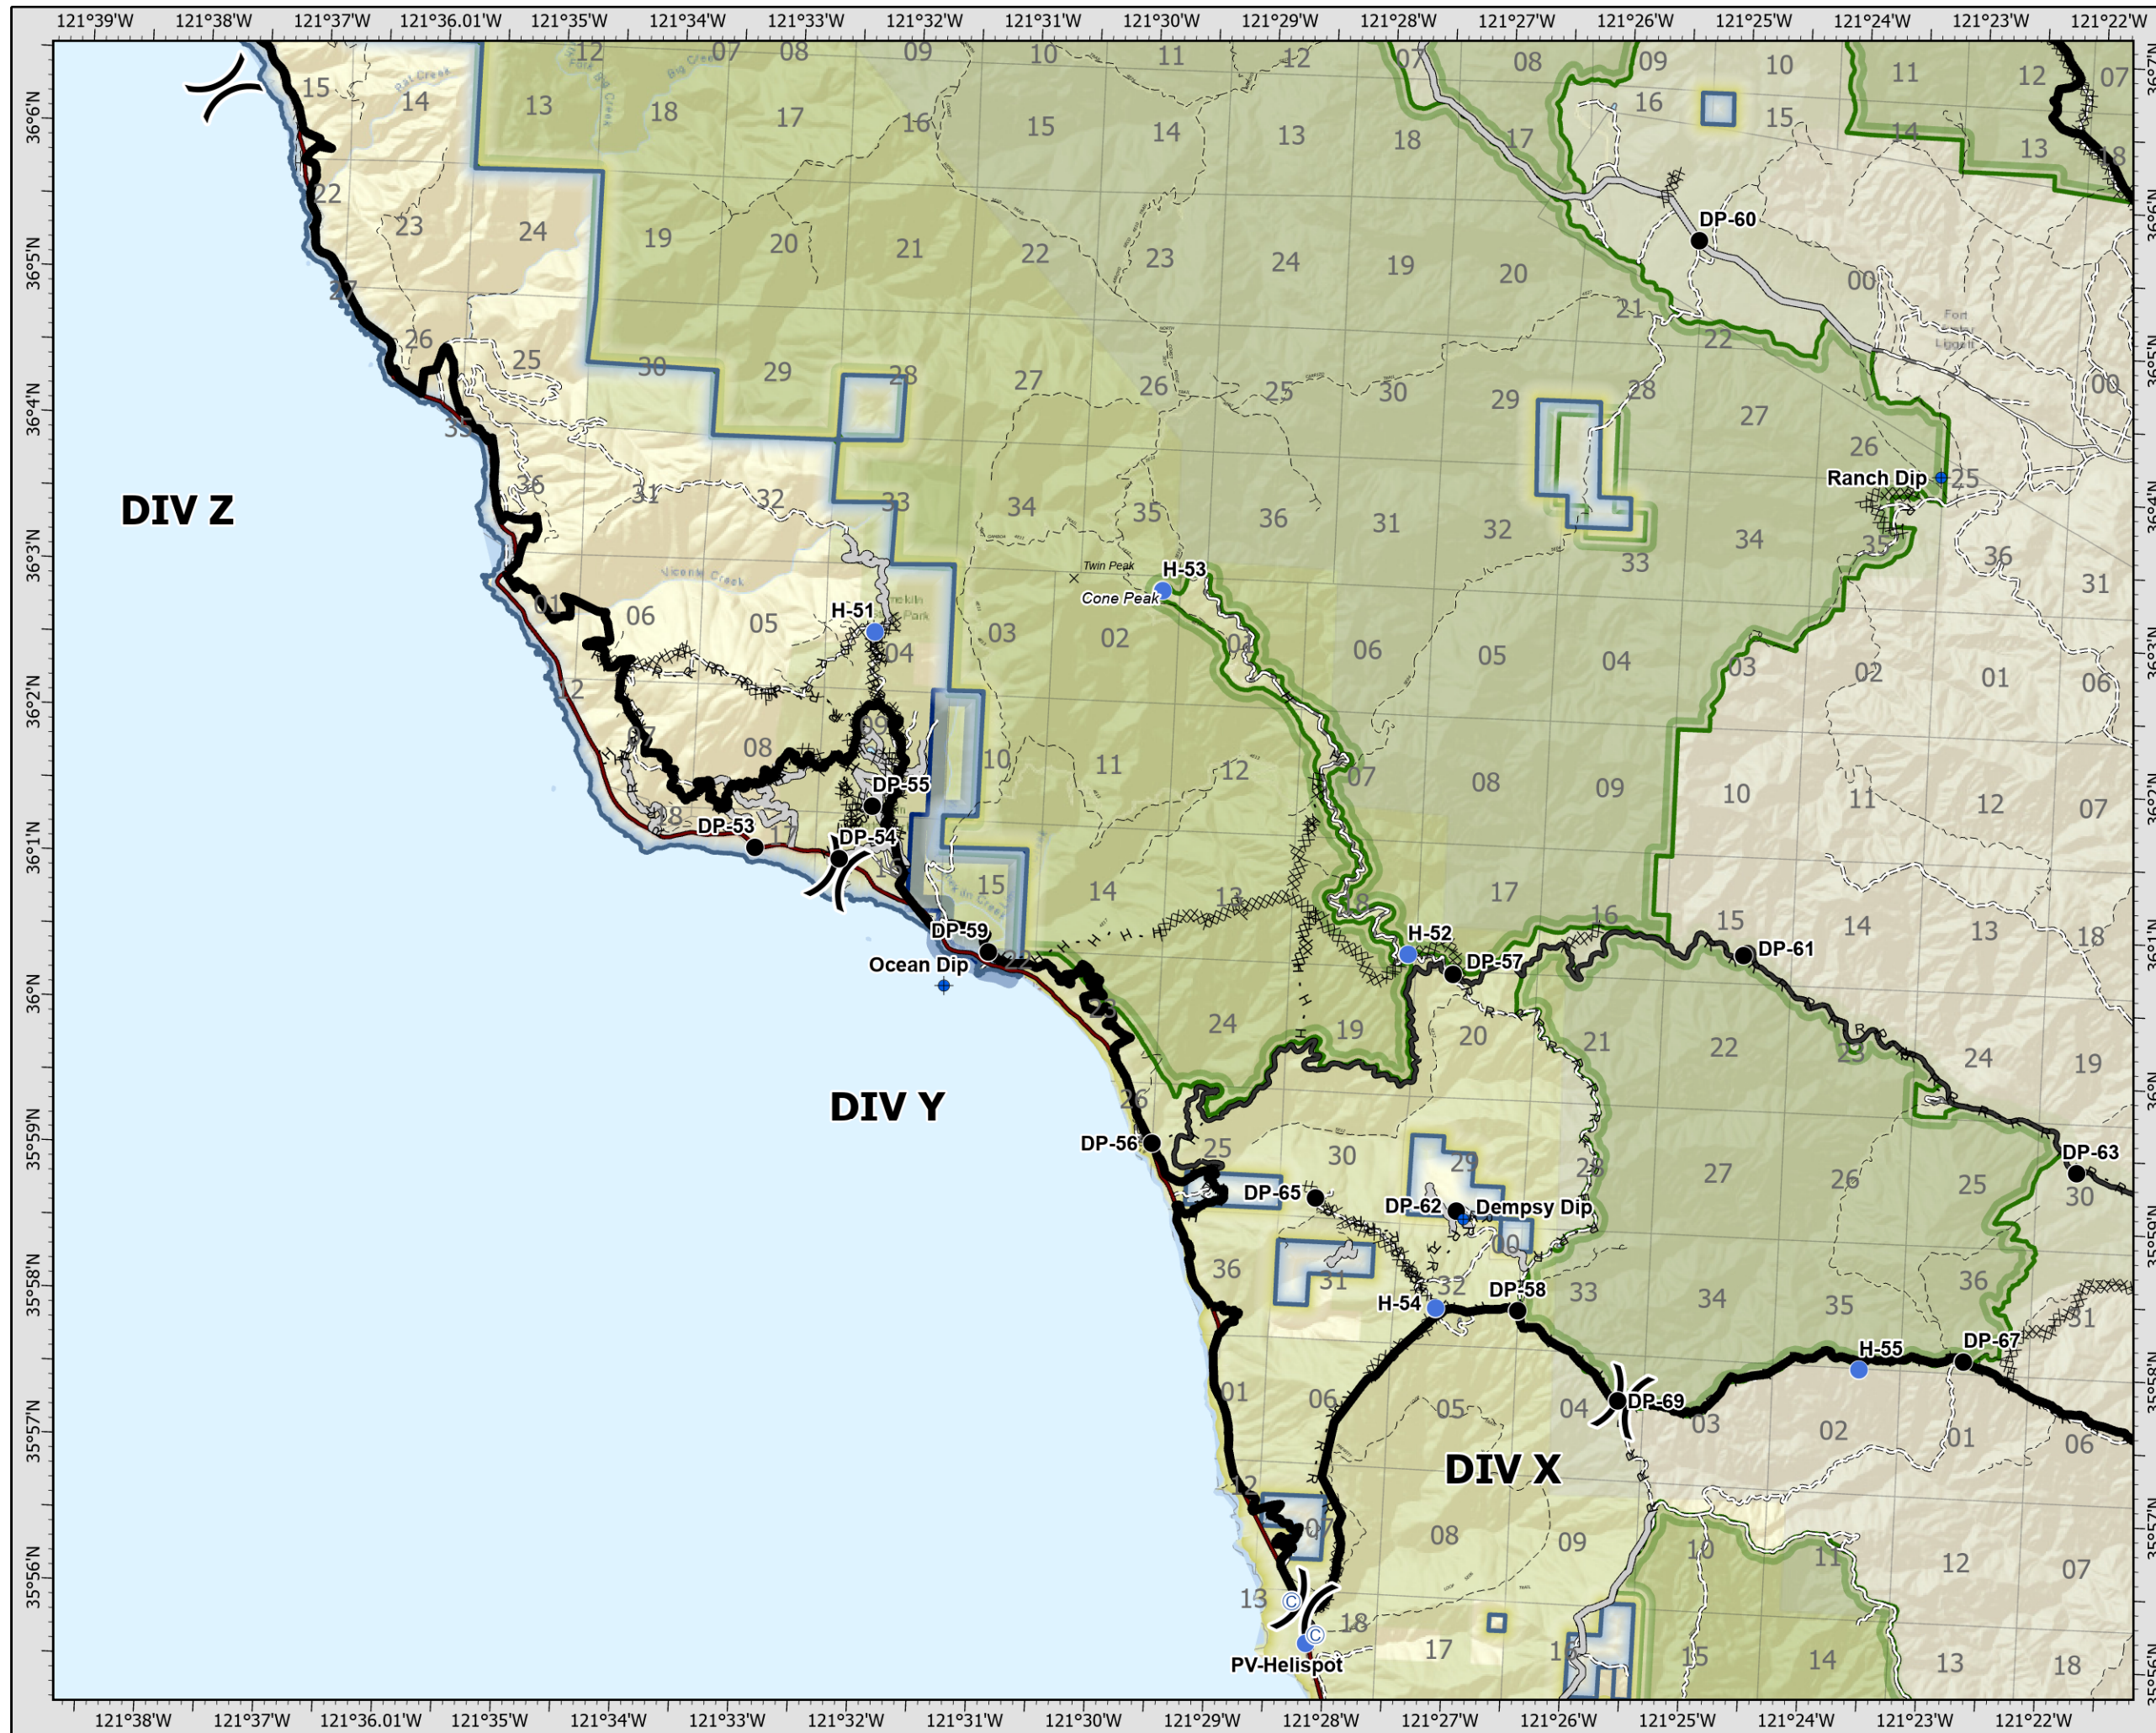

OPERATIONS

Divisions X,Y,Z

Dolan Fire
CA-LPF-002428
10/6/2020

124,924 acres
at 9/28/2020 2000 hrs

- ⊙ Camp
- ◆ Dip Site
- Drop Point
- Helispot
-) Division Break
- Contained Line
- XXXXX Completed Dozer Line
- H · H Completed Hand Line
- R · Road as Completed Line
- Access or Improved Road
- CA State Park
- Ventana Wilderness
- The Pacific Ocean
- Federal Responsibility Area
- State Responsibility Area

Datum: North American 1983

Map Updated: 10/6/2020 1247

DIV Z

DIV Y

DIV X