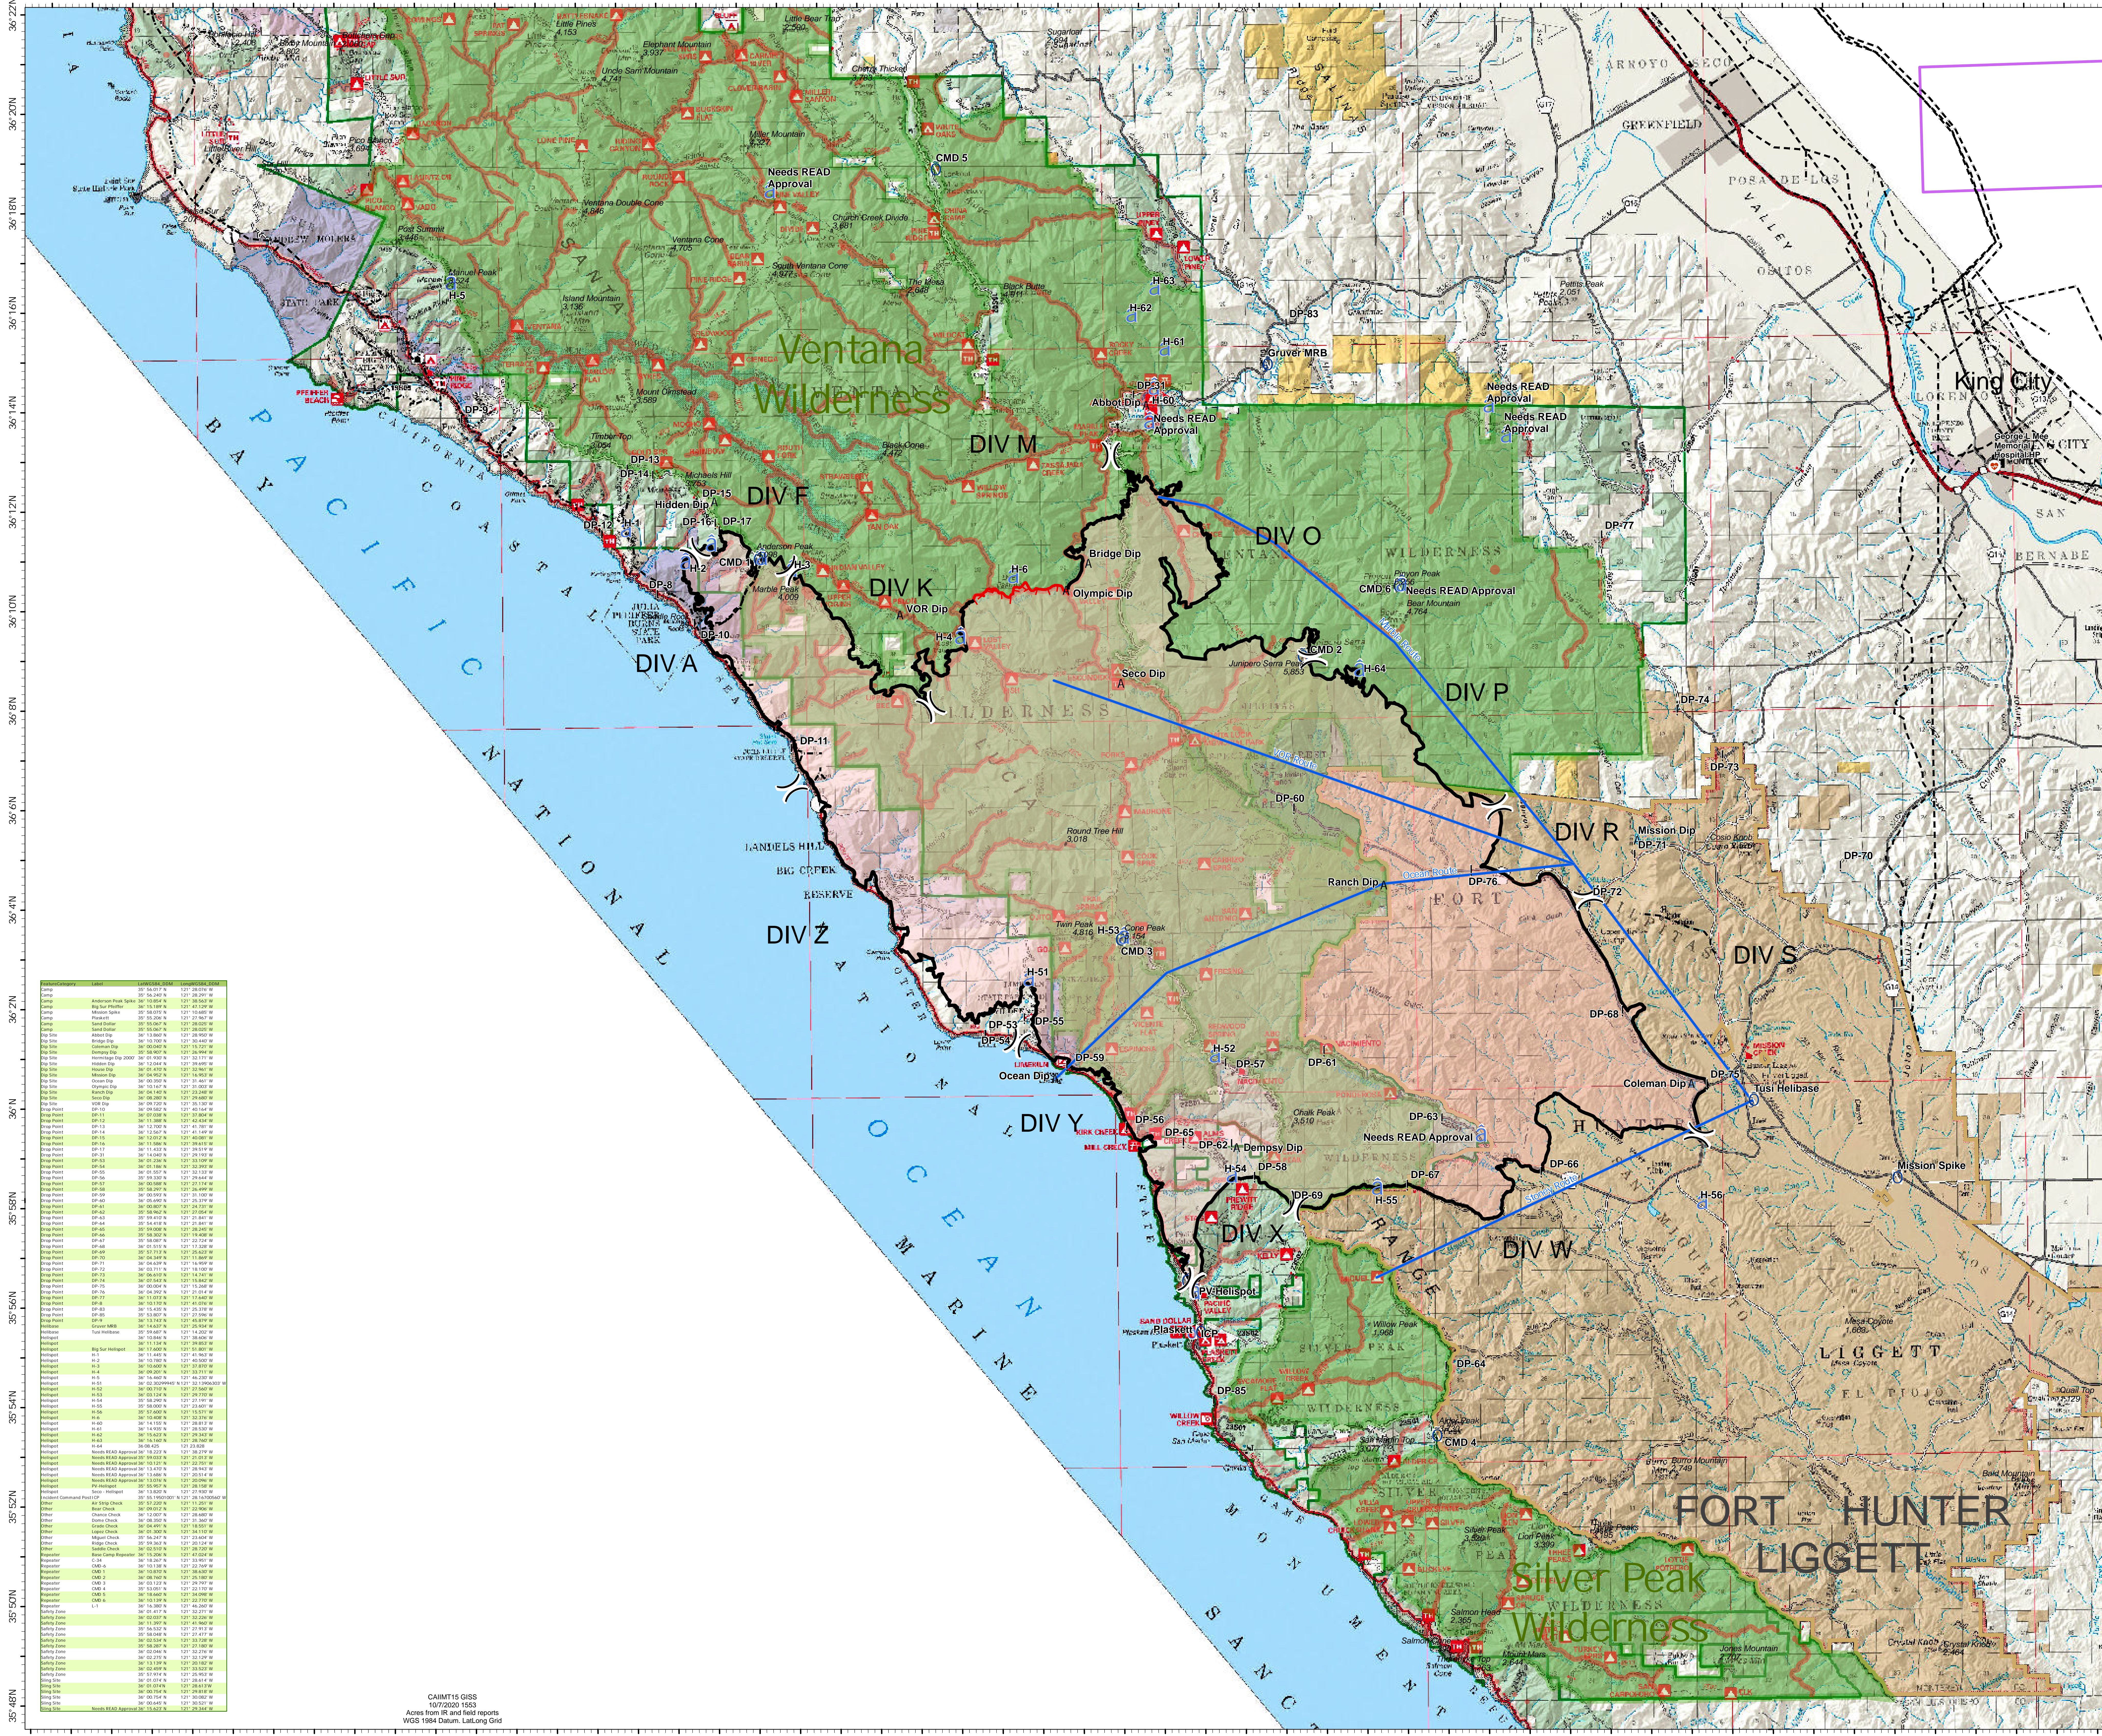

Air Ops

Dolan Fire
CA-LPF-002428
10/08/2020

124,924 acres

0 1/2 1 2 US Nautical Miles

- Air Ops Routes
- Retardant Avoidance
- Powerline
- Telephone wires
- # Peak
- Helispot
- Camp
- Dip Site
- Drop Point
- Helibase
- Incident Command Post
- Repeater
- Hospital
- Uncontrolled Fire Edge
- Contained Line
- Wildfire Daily Fire Perimeter
- Wilderness
- Fort Hunter Liggett
- Event Point
- Helispot
- Aerial Hazard
- Aerial Ignition
- Airstrip or Airport
- Bridge
- Camp
- Clean Up Area
- Closure
- Culvert
- Dip Site
- Drop Point
- Dozer Push
- Fence - Cut/Damaged
- Fire Origin
- Fire Station
- First Aid Station
- Gate
- Hazard
- Hazard Tree
- Helibase
- Unimproved Landing Area
- Hot Spot
- Incident Base
- Incident Command Post
- Internet Access
- Landmark
- Landing or Log Deck
- Lookout
- Mobile Weather Unit
- Repair Point
- Repeater
- Resource Location

Symbol	Event Point	Symbol	Event Point
DP-1	Drop Point	DP-50	Drop Point
DP-2	Drop Point	DP-51	Drop Point
DP-3	Drop Point	DP-52	Drop Point
DP-4	Drop Point	DP-53	Drop Point
DP-5	Drop Point	DP-54	Drop Point
DP-6	Drop Point	DP-55	Drop Point
DP-7	Drop Point	DP-56	Drop Point
DP-8	Drop Point	DP-57	Drop Point
DP-9	Drop Point	DP-58	Drop Point
DP-10	Drop Point	DP-59	Drop Point
DP-11	Drop Point	DP-60	Drop Point
DP-12	Drop Point	DP-61	Drop Point
DP-13	Drop Point	DP-62	Drop Point
DP-14	Drop Point	DP-63	Drop Point
DP-15	Drop Point	DP-64	Drop Point
DP-16	Drop Point	DP-65	Drop Point
DP-17	Drop Point	DP-66	Drop Point
DP-18	Drop Point	DP-67	Drop Point
DP-19	Drop Point	DP-68	Drop Point
DP-20	Drop Point	DP-69	Drop Point
DP-21	Drop Point	DP-70	Drop Point
DP-22	Drop Point	DP-71	Drop Point
DP-23	Drop Point	DP-72	Drop Point
DP-24	Drop Point	DP-73	Drop Point
DP-25	Drop Point	DP-74	Drop Point
DP-26	Drop Point	DP-75	Drop Point
DP-27	Drop Point	DP-76	Drop Point
DP-28	Drop Point	DP-77	Drop Point
DP-29	Drop Point	DP-78	Drop Point
DP-30	Drop Point	DP-79	Drop Point
DP-31	Drop Point	DP-80	Drop Point
DP-32	Drop Point	DP-81	Drop Point
DP-33	Drop Point	DP-82	Drop Point
DP-34	Drop Point	DP-83	Drop Point
DP-35	Drop Point	DP-84	Drop Point
DP-36	Drop Point	DP-85	Drop Point
DP-37	Drop Point	DP-86	Drop Point
DP-38	Drop Point	DP-87	Drop Point
DP-39	Drop Point	DP-88	Drop Point
DP-40	Drop Point	DP-89	Drop Point
DP-41	Drop Point	DP-90	Drop Point
DP-42	Drop Point	DP-91	Drop Point
DP-43	Drop Point	DP-92	Drop Point
DP-44	Drop Point	DP-93	Drop Point
DP-45	Drop Point	DP-94	Drop Point
DP-46	Drop Point	DP-95	Drop Point
DP-47	Drop Point	DP-96	Drop Point
DP-48	Drop Point	DP-97	Drop Point
DP-49	Drop Point	DP-98	Drop Point
DP-50	Drop Point	DP-99	Drop Point
DP-51	Drop Point	DP-100	Drop Point