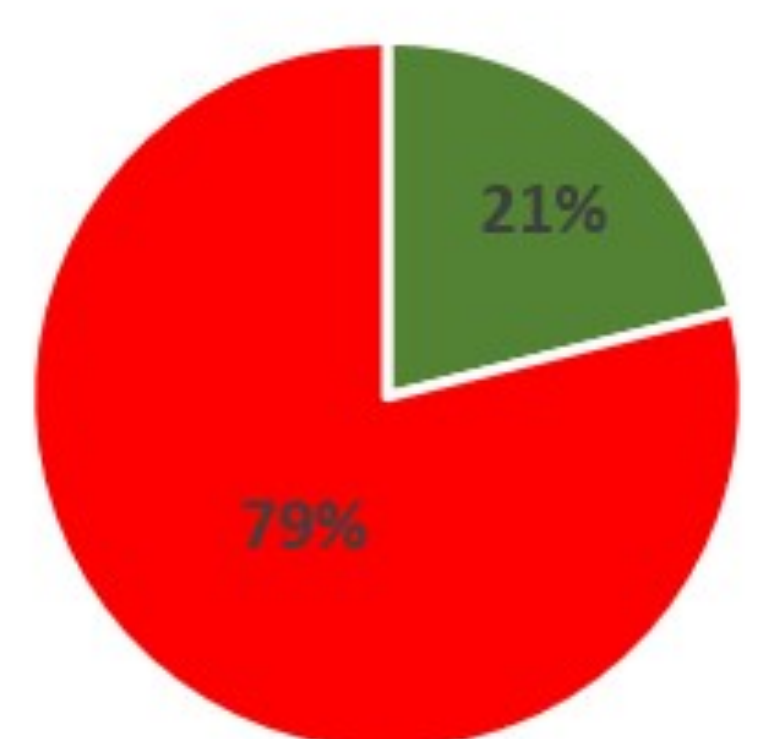

Percent Completed

■ Completed ■ Repair Needed

Ops Suppression Repair Progression Map

Dolan Fire
 CA-LPF-002428
 124,924 acres
 1 inch equals 1 mile
 Scale: 1:82,082
 10/13/2020

- Legend**
- ICP
 - Drop Point
 -)) Division Break
 - Completed - Inspected
 - No Repair Needed
 - Repair Needed
 - Other - See Comments
 - Unknown
 - Wildfire Daily Fire Perimeter
 - BLMPLSSSections