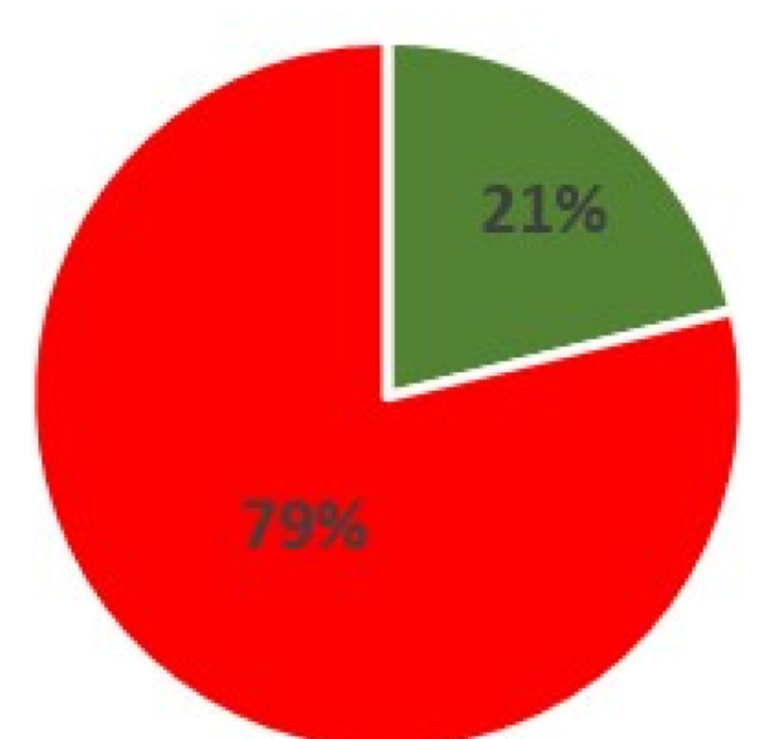

Percent Completed

■ Completed ■ Repair Needed

### Ops Suppression Repair Progression Map

**Dolan Fire**  
 CA-LPF-002428  
 124,924 acres  
 1 inch equals 1 mile  
 Scale: 1:82,082  
 10/13/2020

- Legend**
- ICP
  - Drop Point
  - ) Division Break
  - Completed - Inspected
  - No Repair Needed
  - Repair Needed
  - Other - See Comments
  - Unknown
  - Wildfire Daily Fire Perimeter
  - BLMPLSSSections