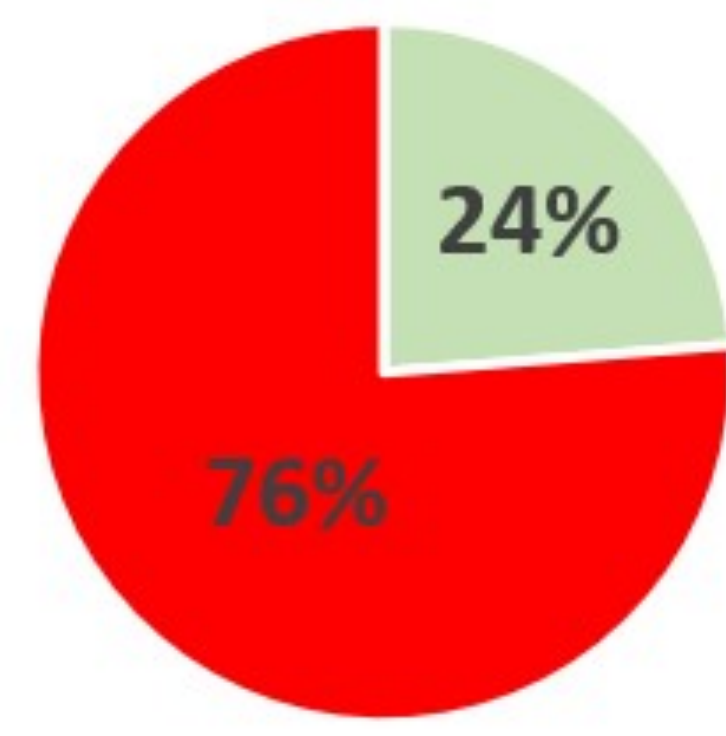

Percent Completed

■ Completed ■ Repair Needed

### Ops Suppression Repair Progression Map

**Dolan Fire**  
 CA-LPF-002428  
 124,924 acres  
 1 inch equals 1 mile  
 Scale: 1:82,082  
 10/14/2020

- Legend**
- ICP
  - Drop Point
  - ⌋ Division Break
  - Completed - Inspected
  - Completed - Ready for Inspection
  - No Repair Needed
  - Repair Needed
  - Other - See Comments
  - Wildfire Daily Fire Perimeter
  - BLMPLSSSections