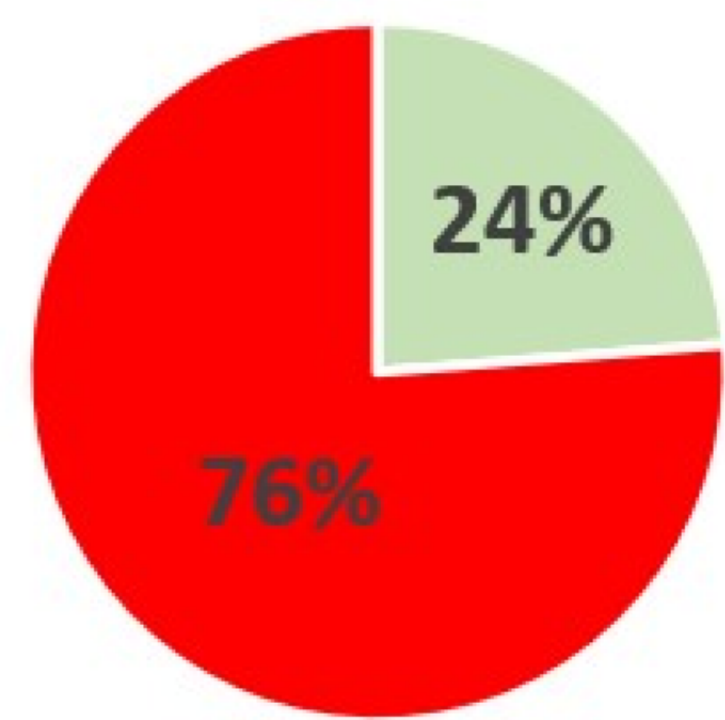

Percent Completed

■ Completed ■ Repair Needed

### Ops Suppression Repair Progression Map

**Dolan Fire**  
 CA-LPF-002428  
 124,924 acres  
 1 inch equals 1 mile  
 Scale: 1:82,082  
 10/14/2020

**Legend**

- ICP
- Drop Point
- ⌋ Division Break
- Completed - Inspected
- Completed - Ready for Inspection
- No Repair Needed
- Repair Needed
- Other - See Comments
- Wildfire Daily Fire
- Perimeter
- BLMPLSSections