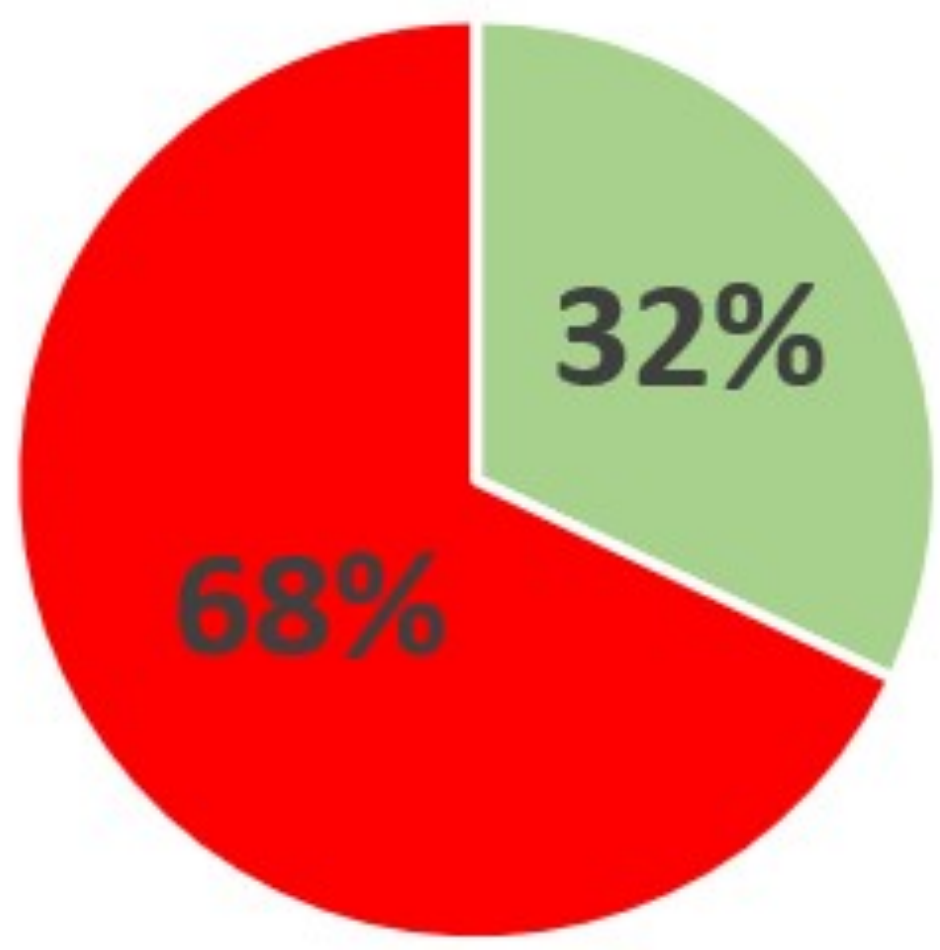

Percent Completed

■ Completed ■ Repair Needed

Ops Suppression Repair Progression Map

Dolan Fire
 CA-LPF-002428
 124,924 acres

Scale: 1:82,082

10/15/2020

Legend

- ICP
- Drop Point
- () Division Break
- Completed - Inspected
- Completed - Ready for Inspection
- No Repair Needed
- Repair Needed
- Other - See Comments
- Wildfire Daily Fire Perimeter
- Uncontrolled Fire Edge
- Contained Line