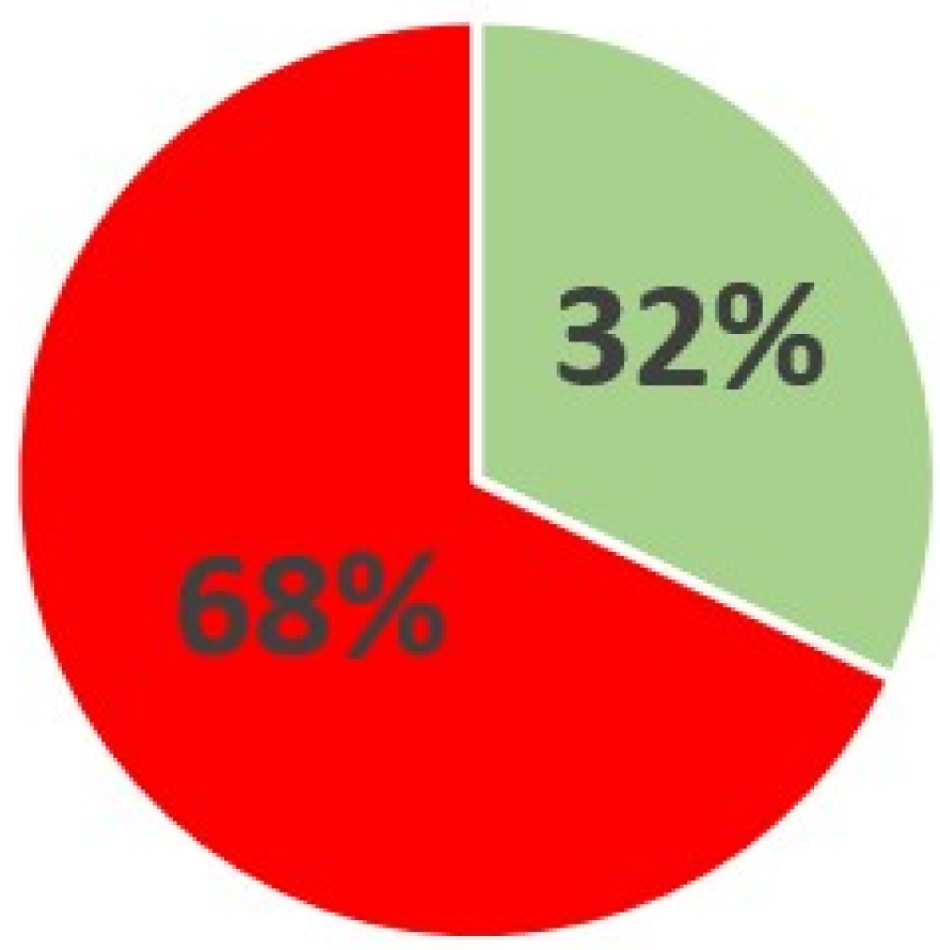

Percent Completed

■ Completed ■ Repair Needed

Ops Suppression Repair Progression Map

Dolan Fire
 CA-LPF-002428
 124,924 acres

Scale: 1:82,082
 10/15/2020

Legend

- ICP
- Drop Point
- () Division Break
- Completed - Inspected
- Completed - Ready for Inspection
- No Repair Needed
- Repair Needed
- Other - See Comments
- Wildfire Daily Fire
- Perimeter
- Uncontrolled Fire Edge
- Contained Line