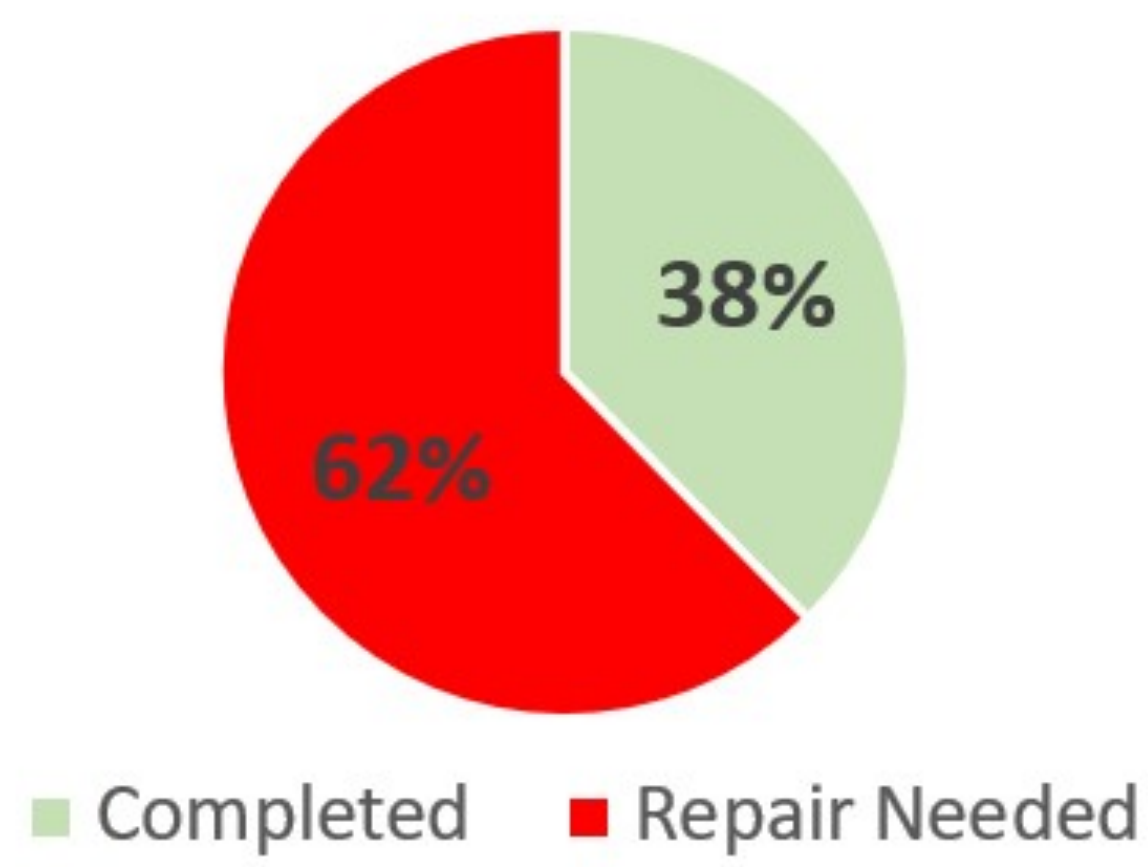

Percent Completed

Ops Suppression Repair Progression Map

Dolan Fire
 CA-LPF-002428
 124,924 acres

Scale: 1:82,082
 10/16/2020

Legend

- ICP
- Drop Point
- Completed - Inspected
- No Repair Needed
- Repair Needed
- Other - See Comments
- Wildfire Daily Fire
- Perimeter
- Uncontrolled Fire Edge
- Contained Line
- Division Break

Comparison of sum Length Feet by Repair Status