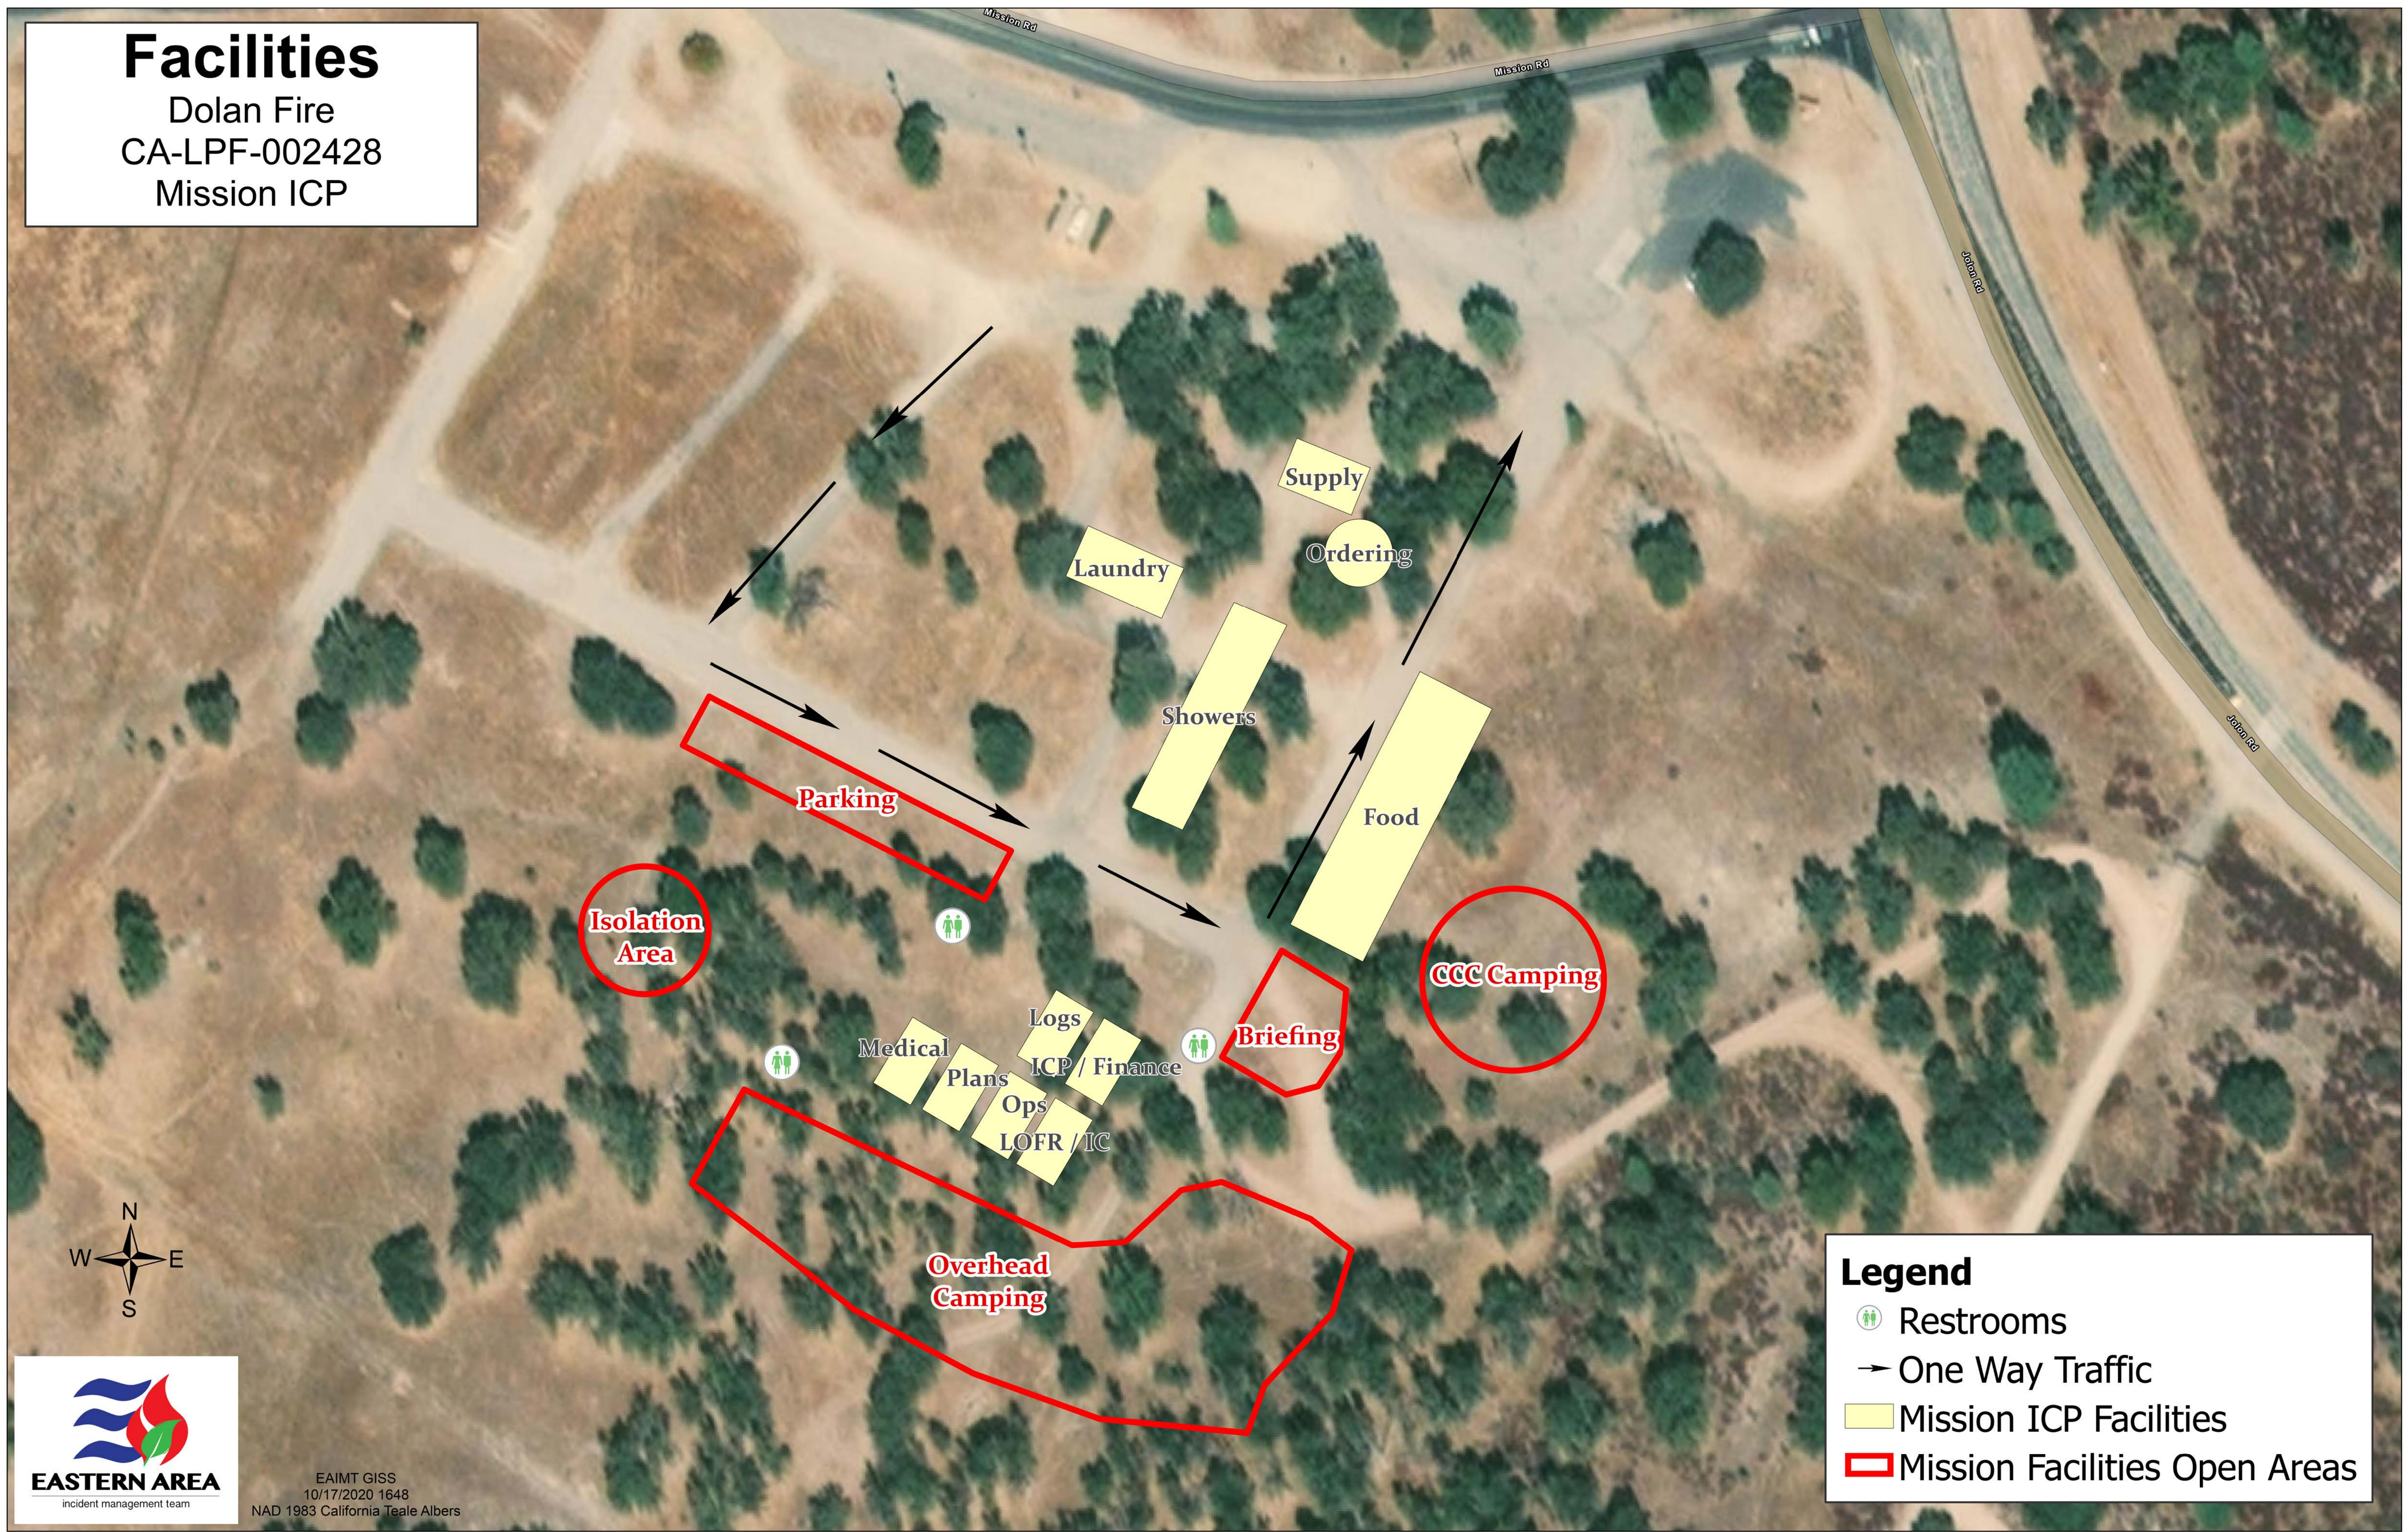

Facilities

Dolan Fire
CA-LPF-002428
Mission ICP

EAIMT GISS
10/17/2020 1648
NAD 1983 California Teale Albers

Legend

- Restrooms
- One Way Traffic
- Mission ICP Facilities
- Mission Facilities Open Areas