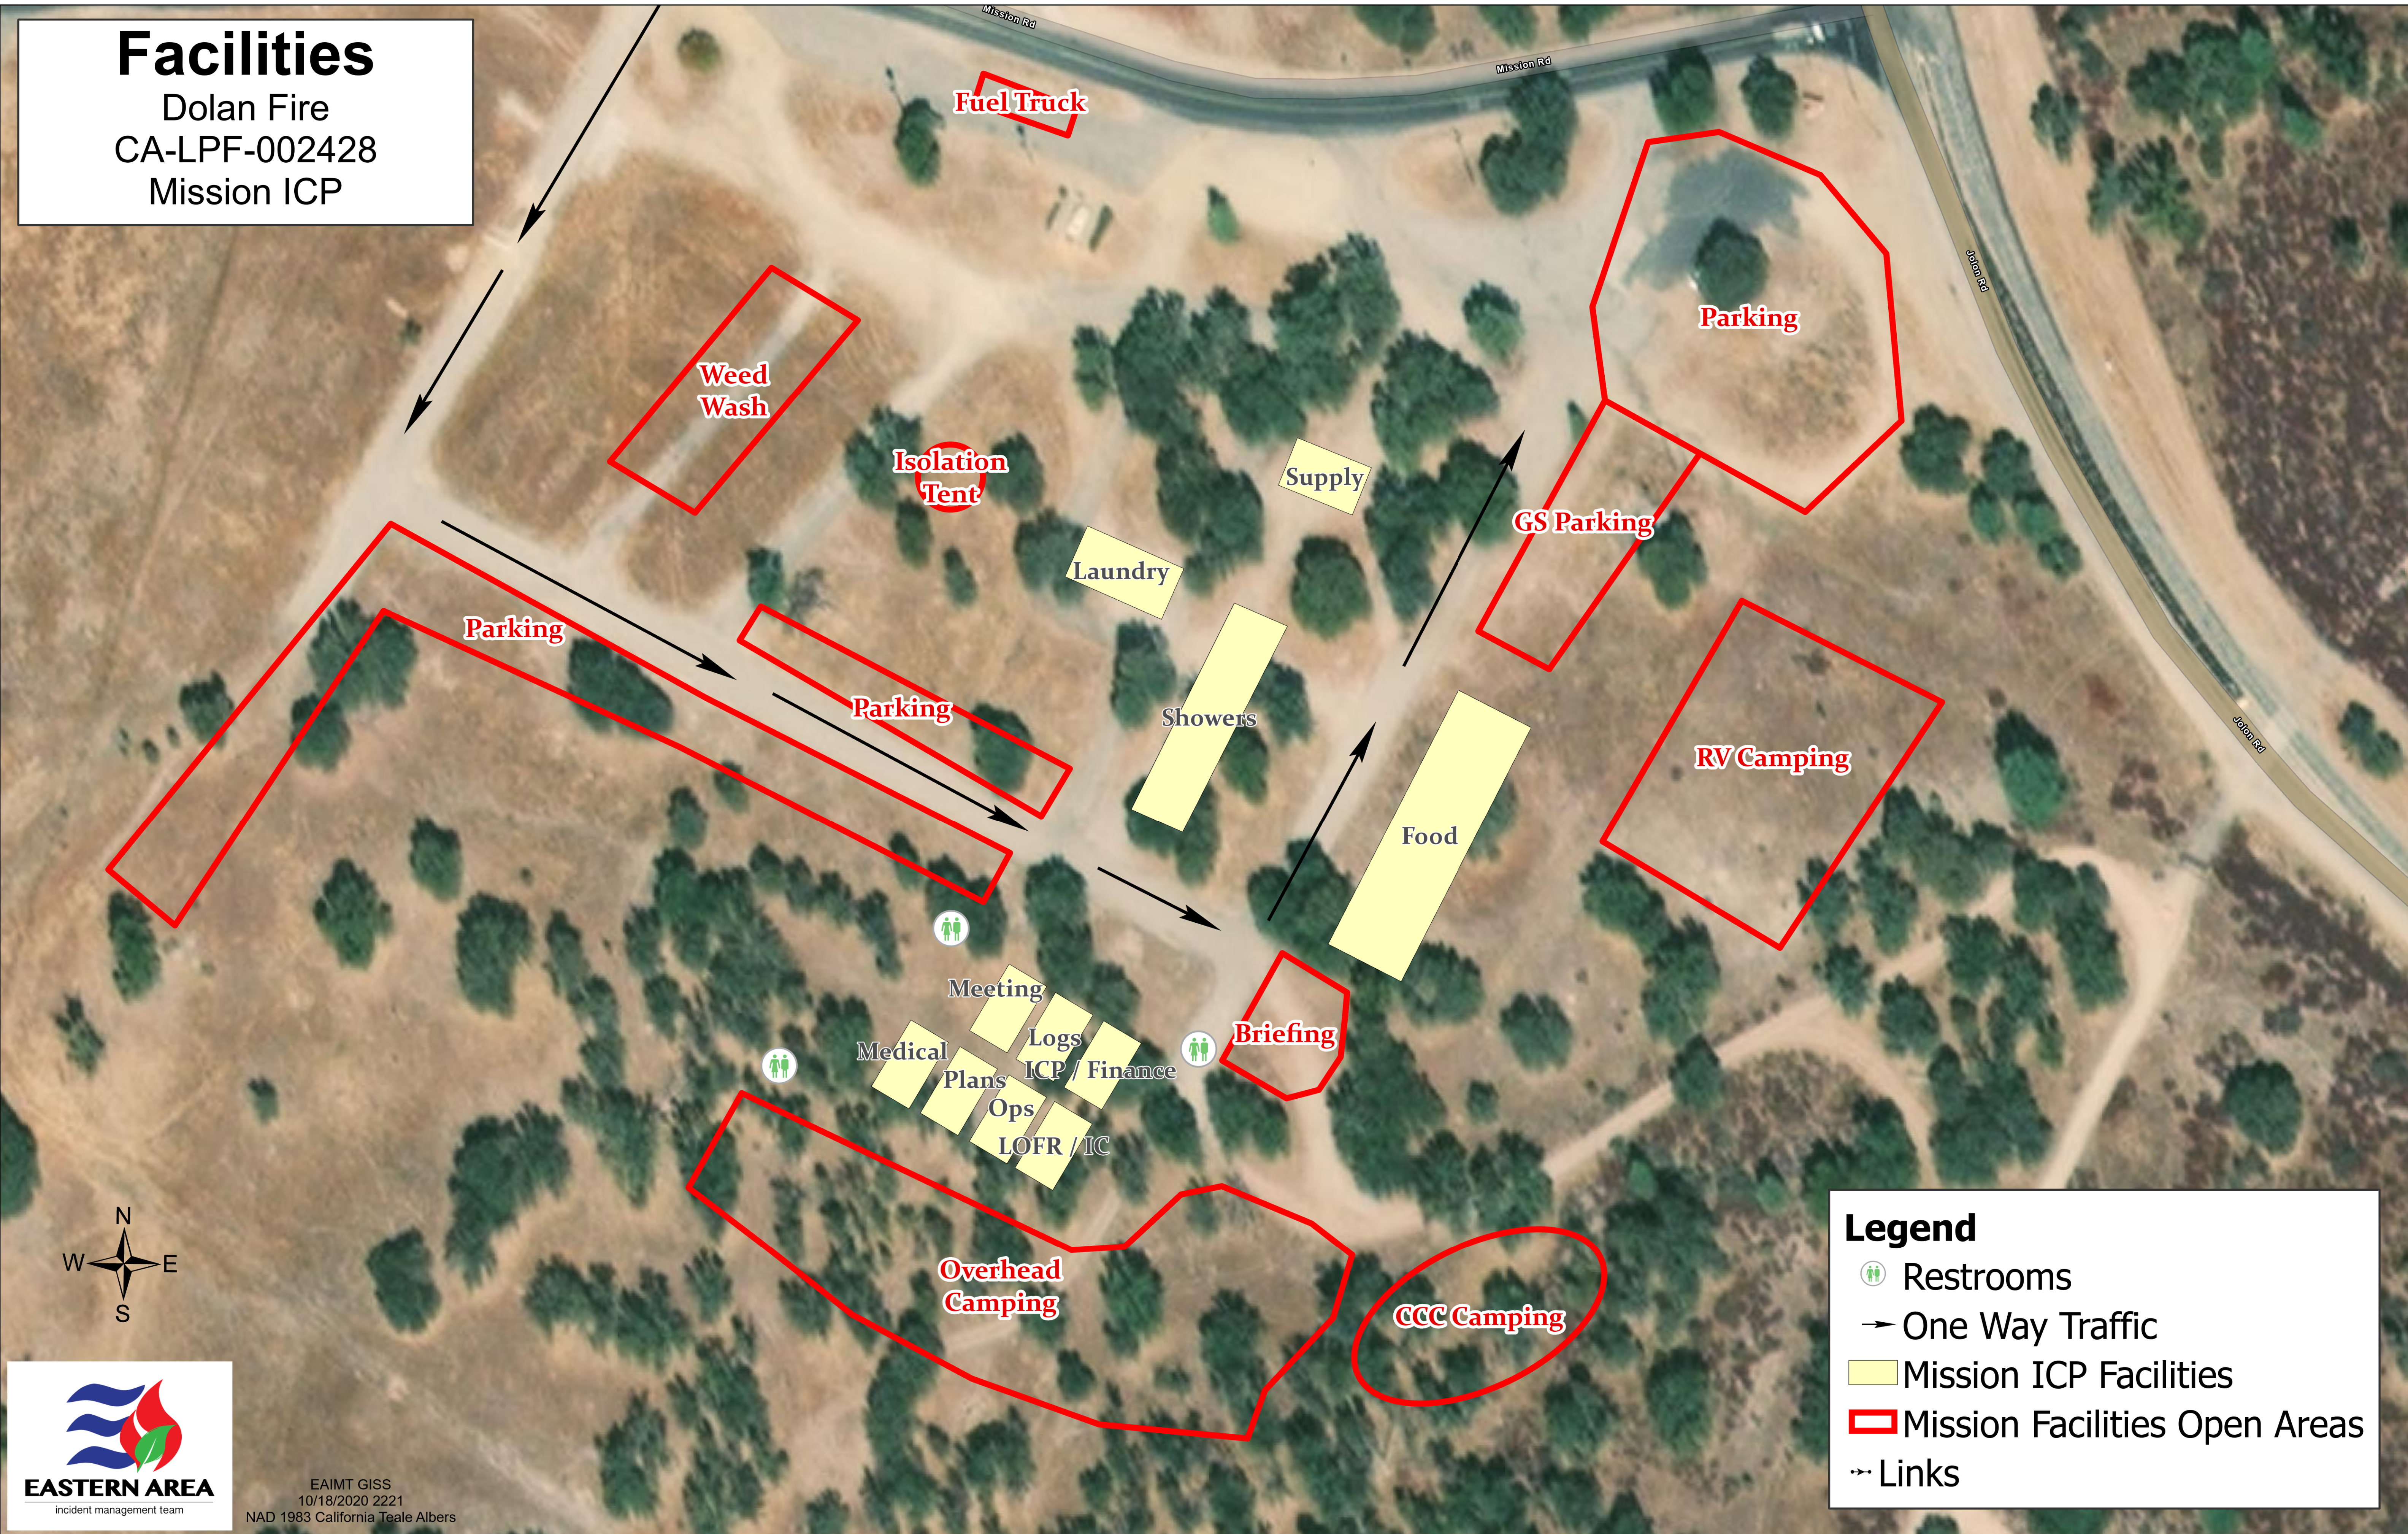

Facilities

Dolan Fire
CA-LPF-002428
Mission ICP

Legend

- Restrooms
- One Way Traffic
- Mission ICP Facilities
- Mission Facilities Open Areas
- Links

EAIMT GISS
10/18/2020 2221
NAD 1983 California Teale Albers