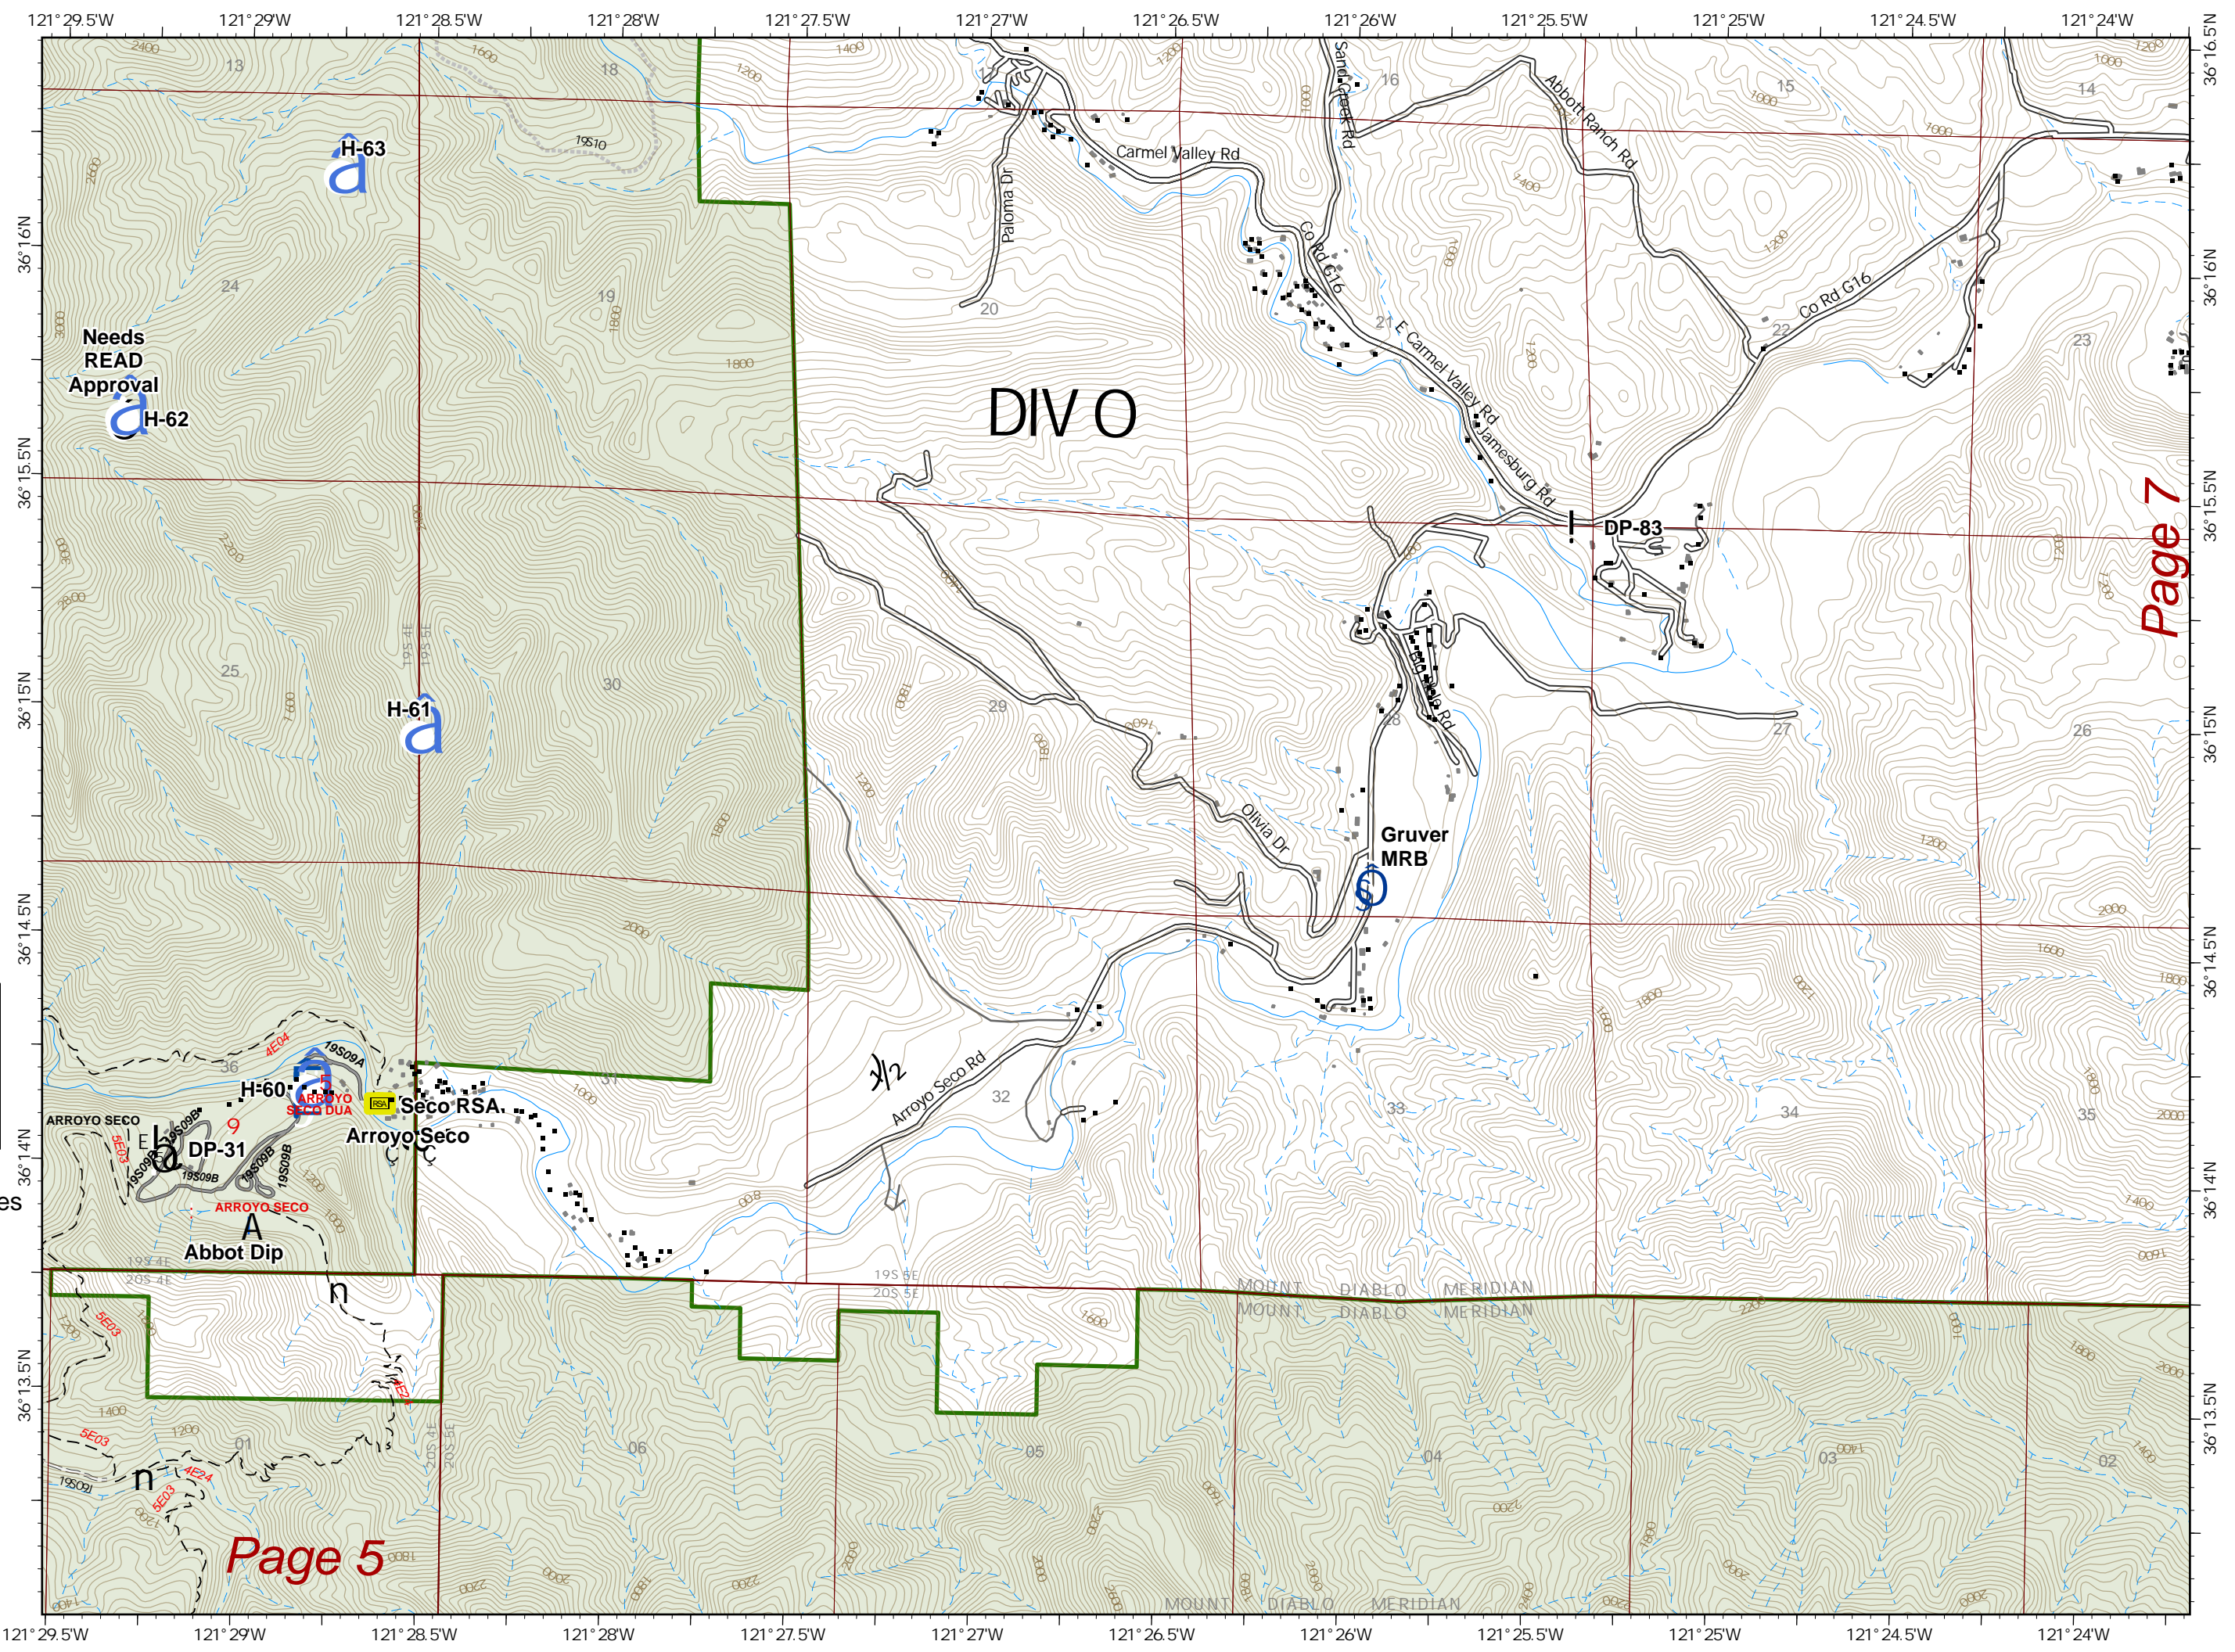

IAP
DIV O
Page 6 of 19
Dolan Fire
CA-LPF-002428
10/18/2020
124,924 acres

- ! Drop Point
- A Dip Site
- RSA Remote Sleeping Area
- Gate
- Helibase
- Helispot
- Internet Access
- Mobile Weather Unit
- Road Repair
- Sling Site
- Value at Risk
- Los Padres NF

0 1/4 1/2 Miles

EA IMT GISS
10/17/2020 2244
Acres from IR and field reports
North American 1983

Page 5

Page 7