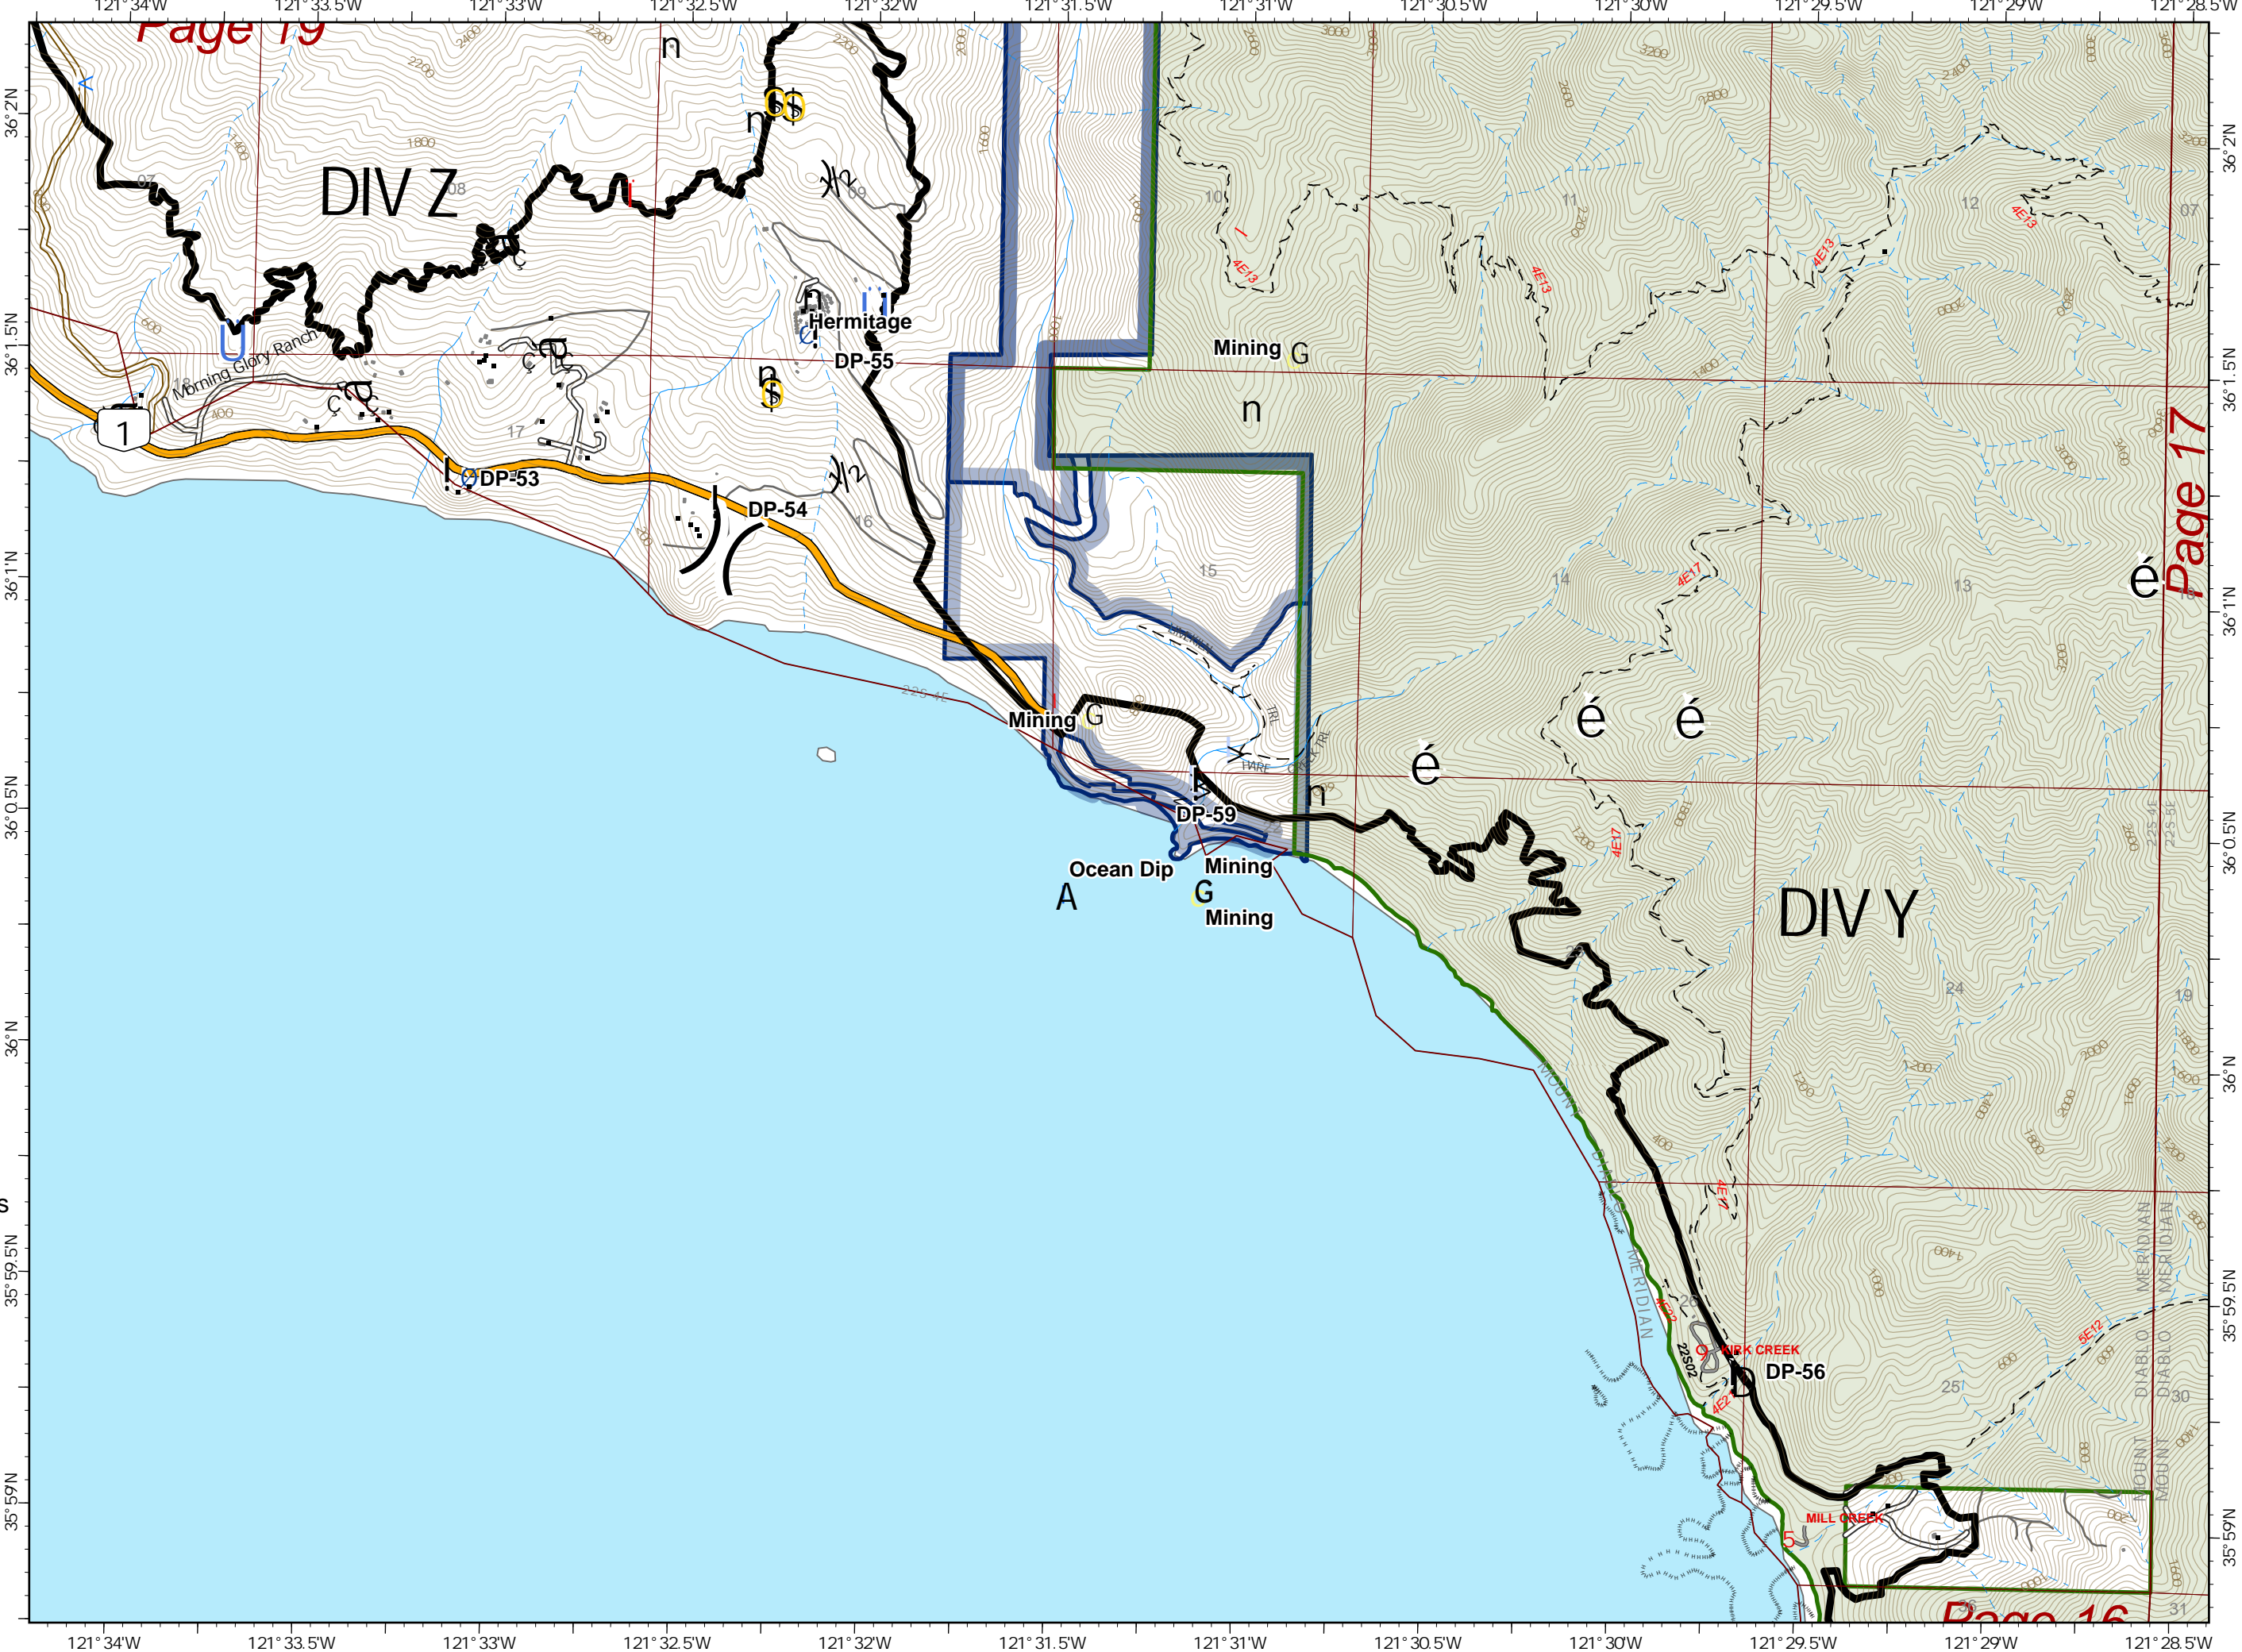

IAP
DIV Y, Z
Page 18 of 19
Dolan Fire
CA-LPF-002428
10/18/2020
124,924 acres

- ! Drop Point
- D Closure
- A Dip Site
- c Gate
- G Hazard
- i Hazard Tree
- a Helispot
- R Road Repair
- $ Safety Zone
- é Sling Site
- U Staging Area
- < Stream Crossing
- Ø Water Source
- > Water Development or Draft Site
- n Value at Risk
-) (Division Break
- Contained Line
- State Park
- ▭ Los Padres NF

0 1/4 1/2 Miles

EA IMT GISS
10/17/2020 2245
Acres from IR and field reports
North American 1983

Page 19

Page 17

Page 16