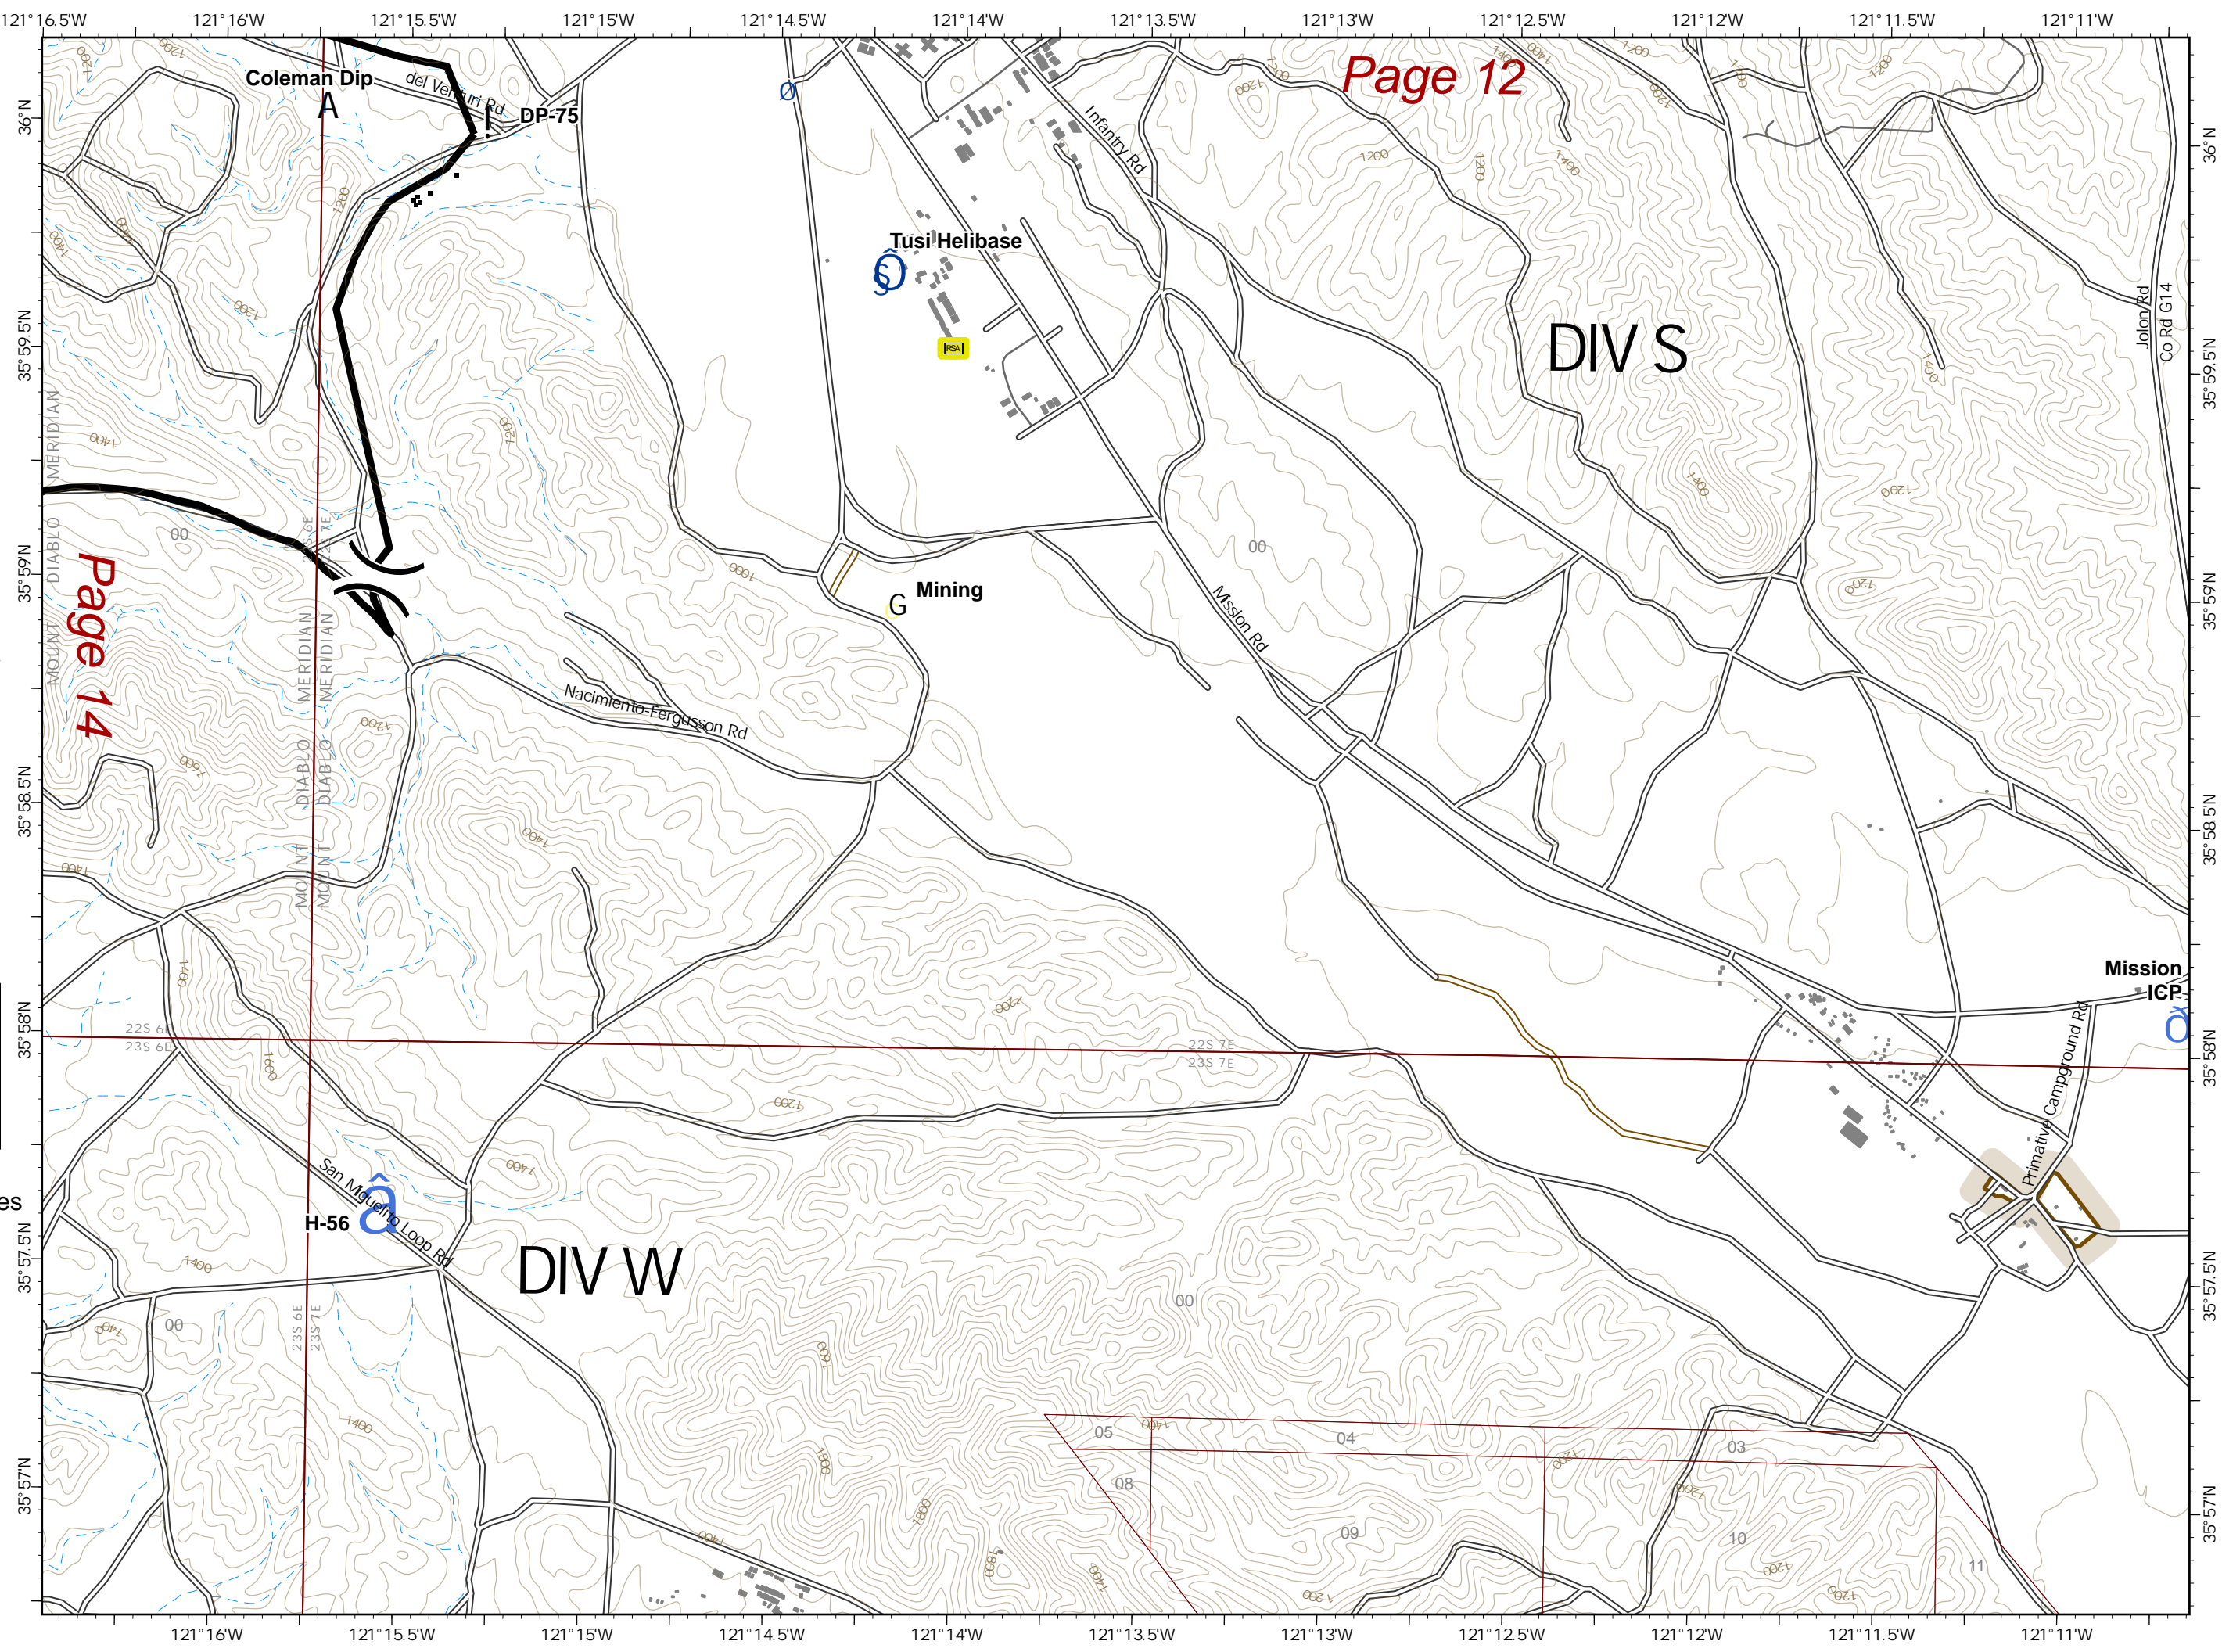

- ! Drop Point
- A Dip Site
- RSA Remote Sleeping Area
- G Hazard
- Helibase
- Helispot
- Incident Command Post
- Water Source
- ) ( Division Break
- Contained Line
- Fort Hunter Liggett

EA IMT GISS  
 10/17/2020 2245  
 Acres from IR and field reports  
 North American 1983