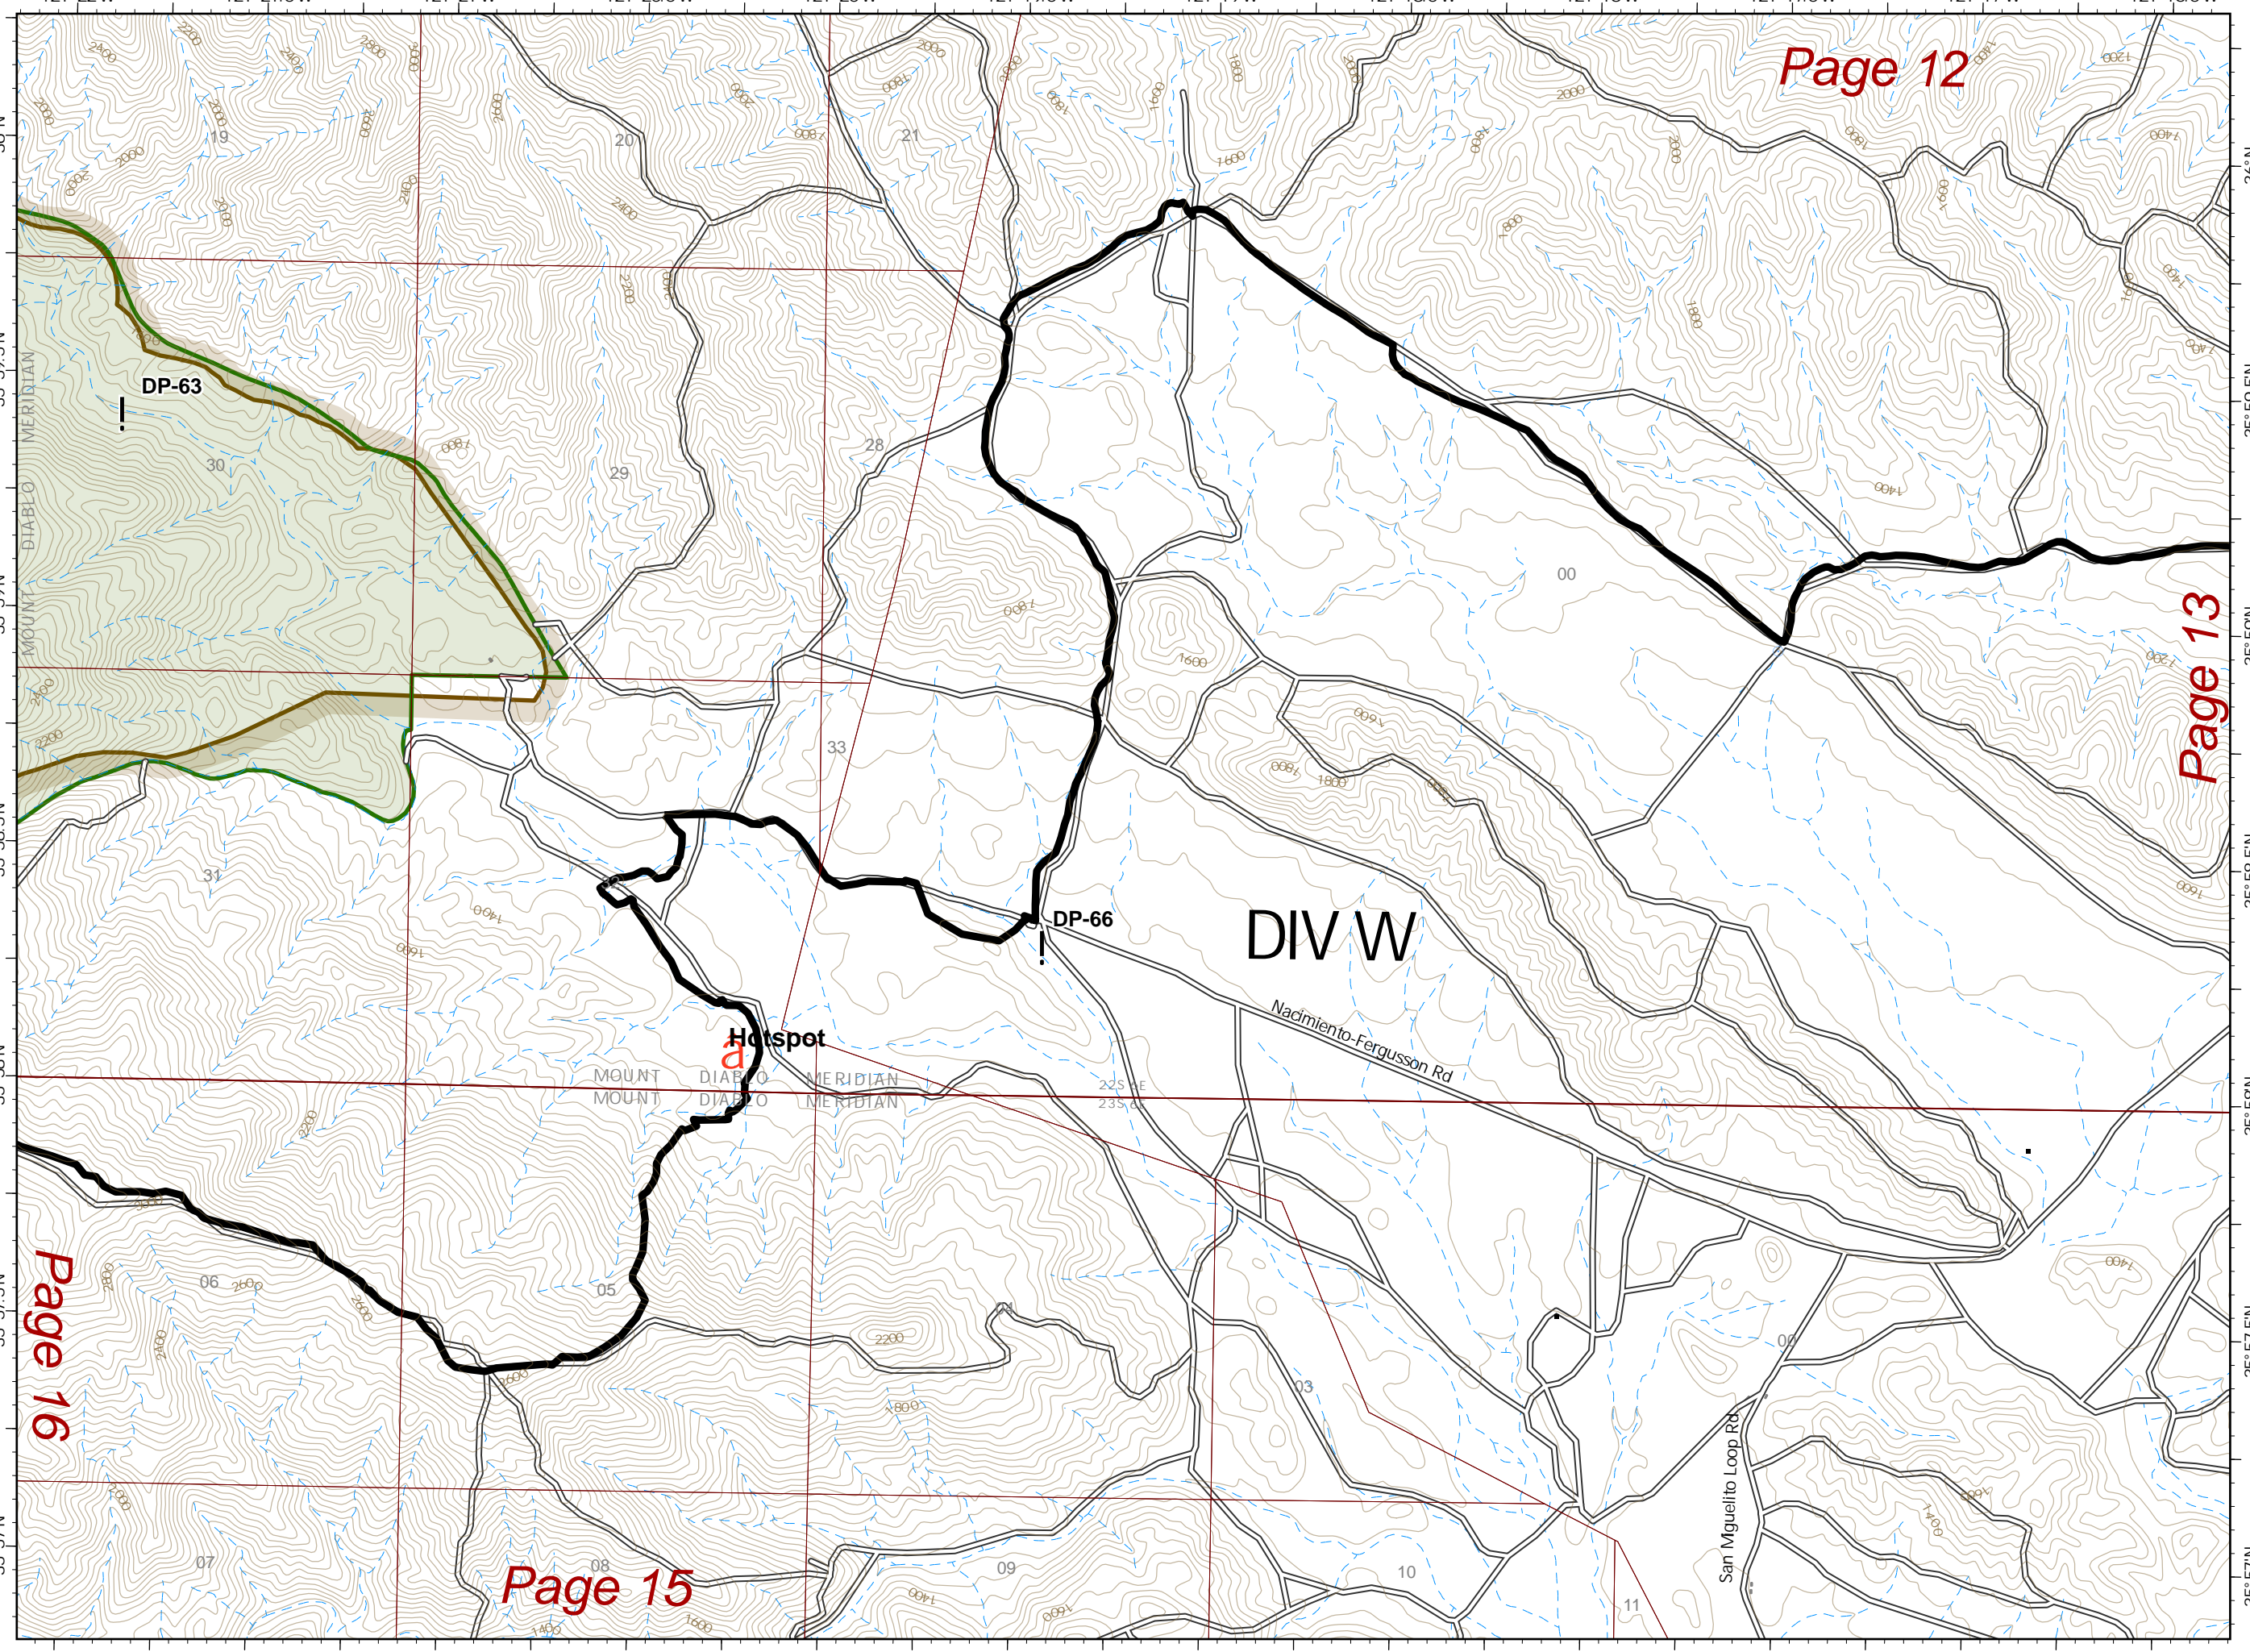

Page 12

Page 13

Page 16

Page 15

DIV W

Hotspot

DP-63

DP-66