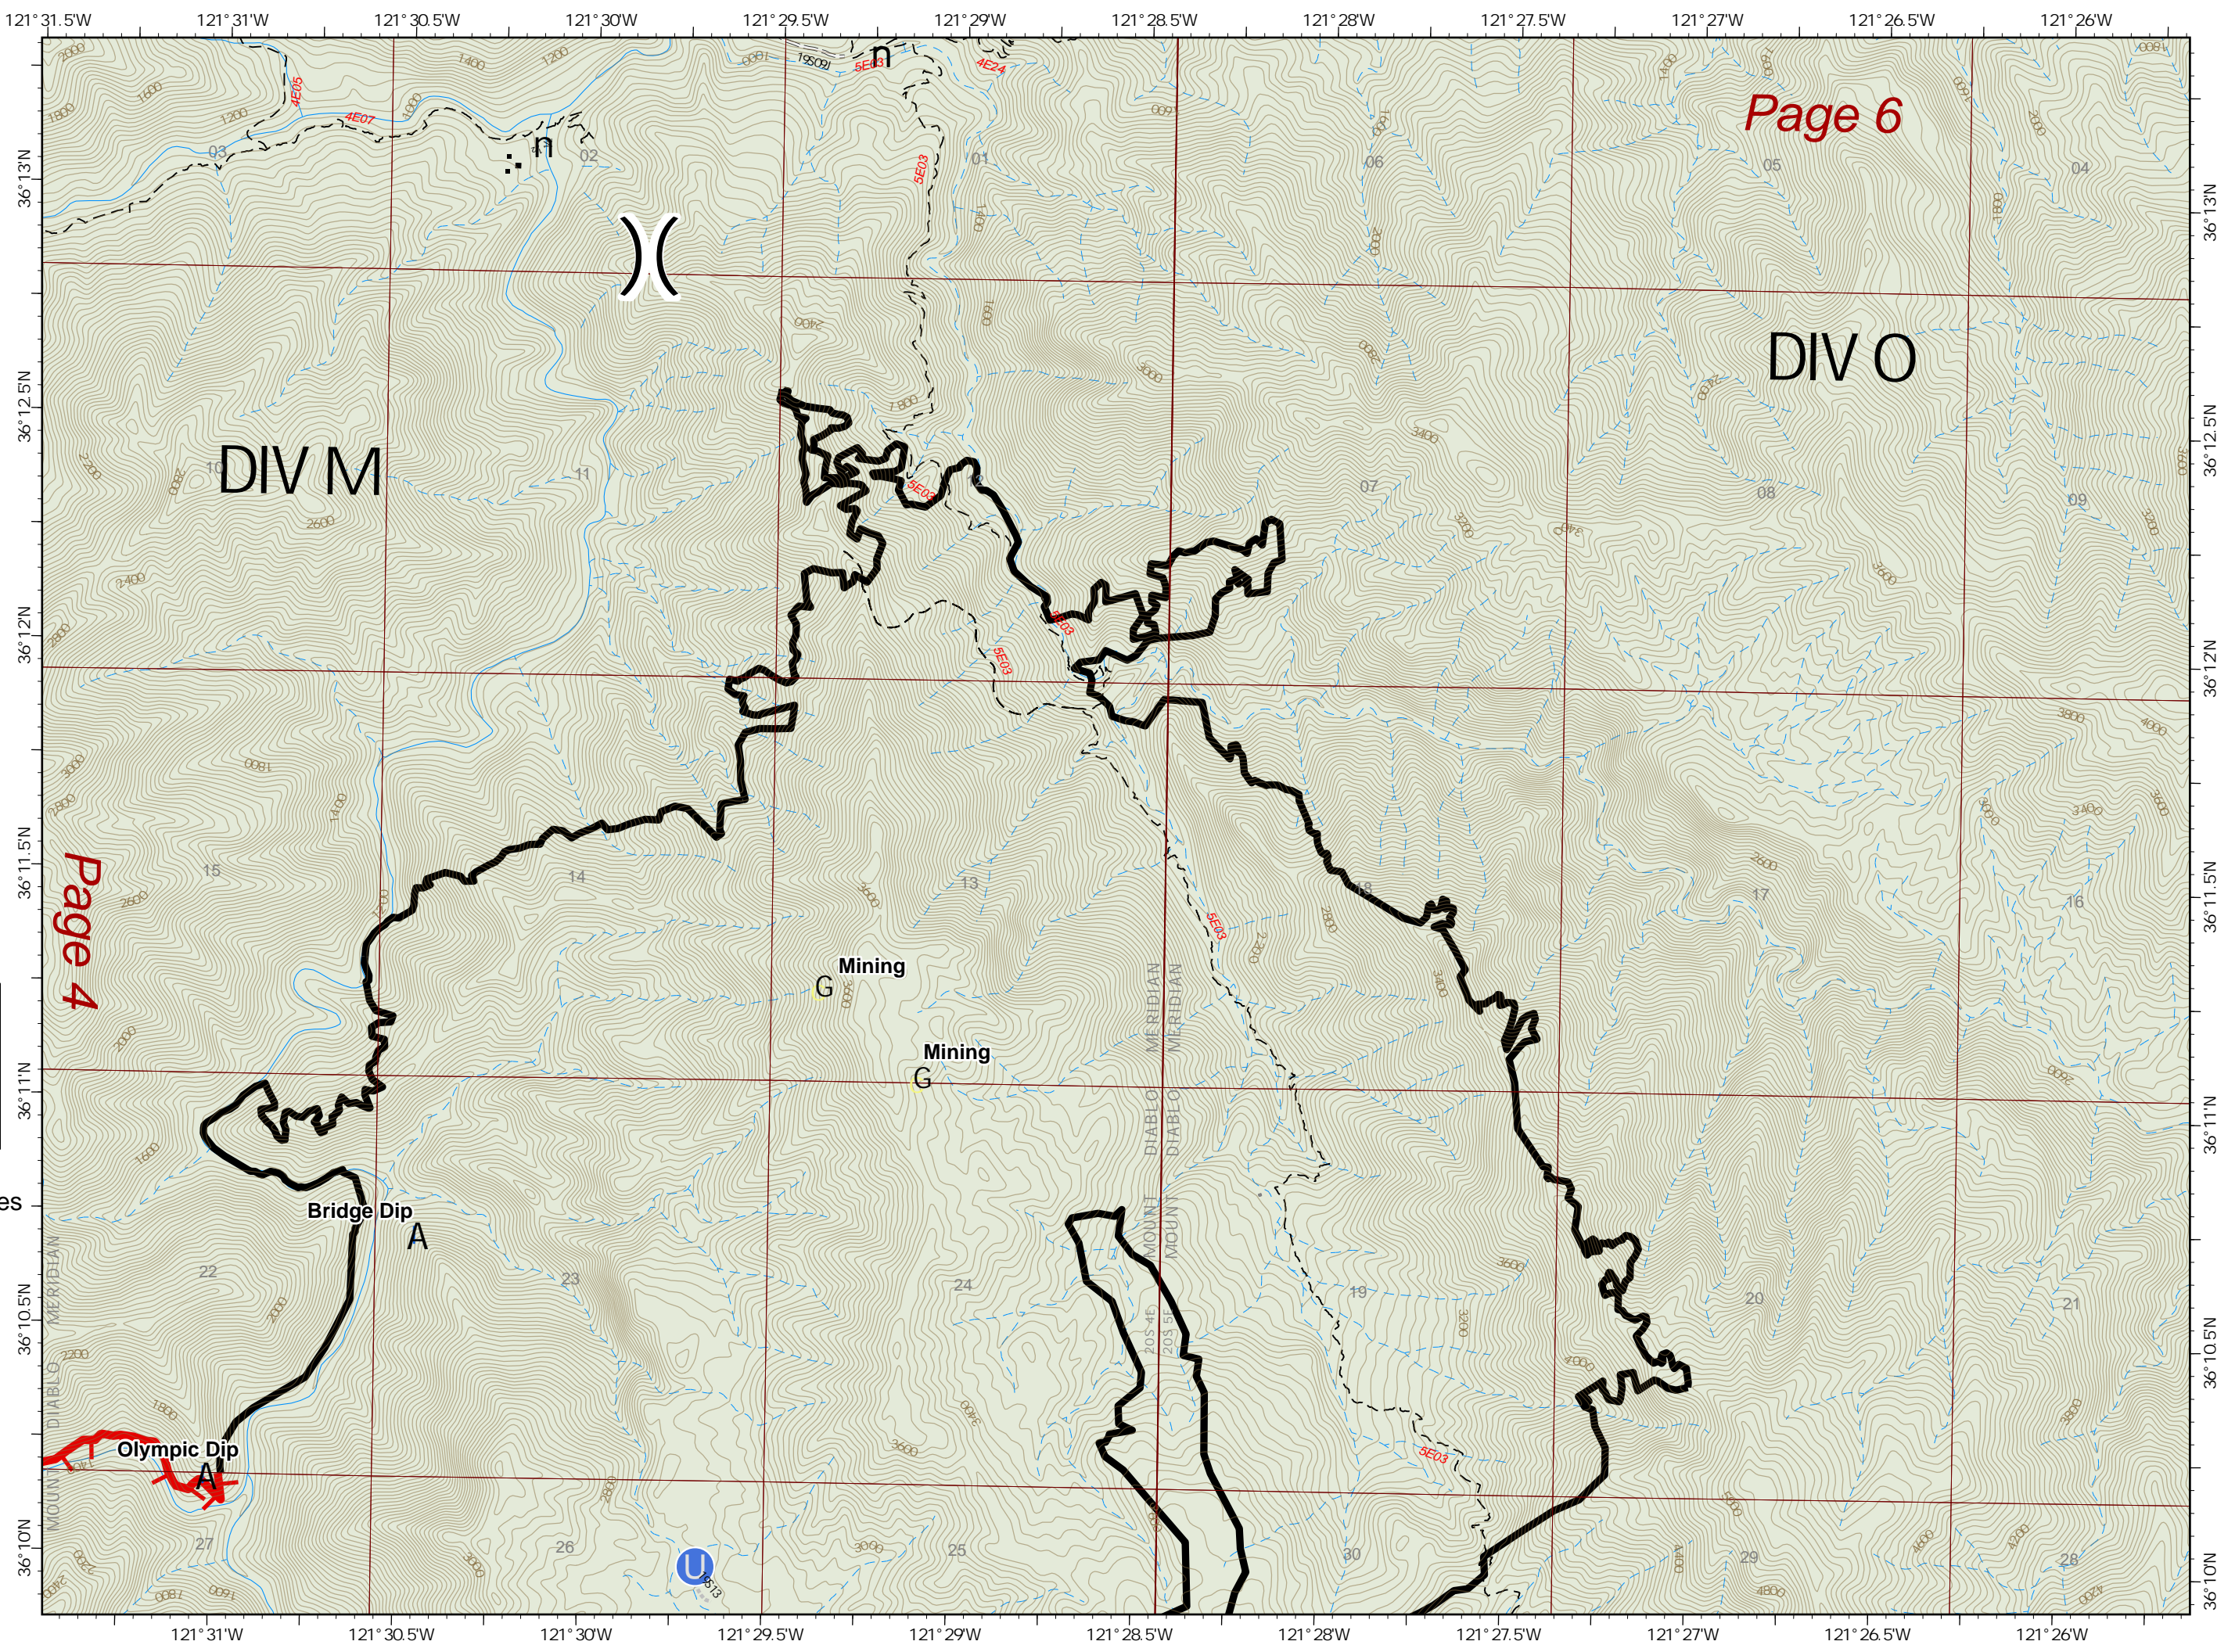

IAP
DIV M, O
Page 5 of 19
Dolan Fire
CA-LPF-002428
10/18/2020
124,924 acres

- A Dip Site
- G Hazard
- â Unimproved Landing Area
- n Value at Risk
-) (Division Break
- Uncontrolled Fire Edge
- Contained Line
- Los Padres NF

0 1/4 1/2 Miles

EA IMT GISS
10/17/2020 2244
Acres from IR and field reports
North American 1983