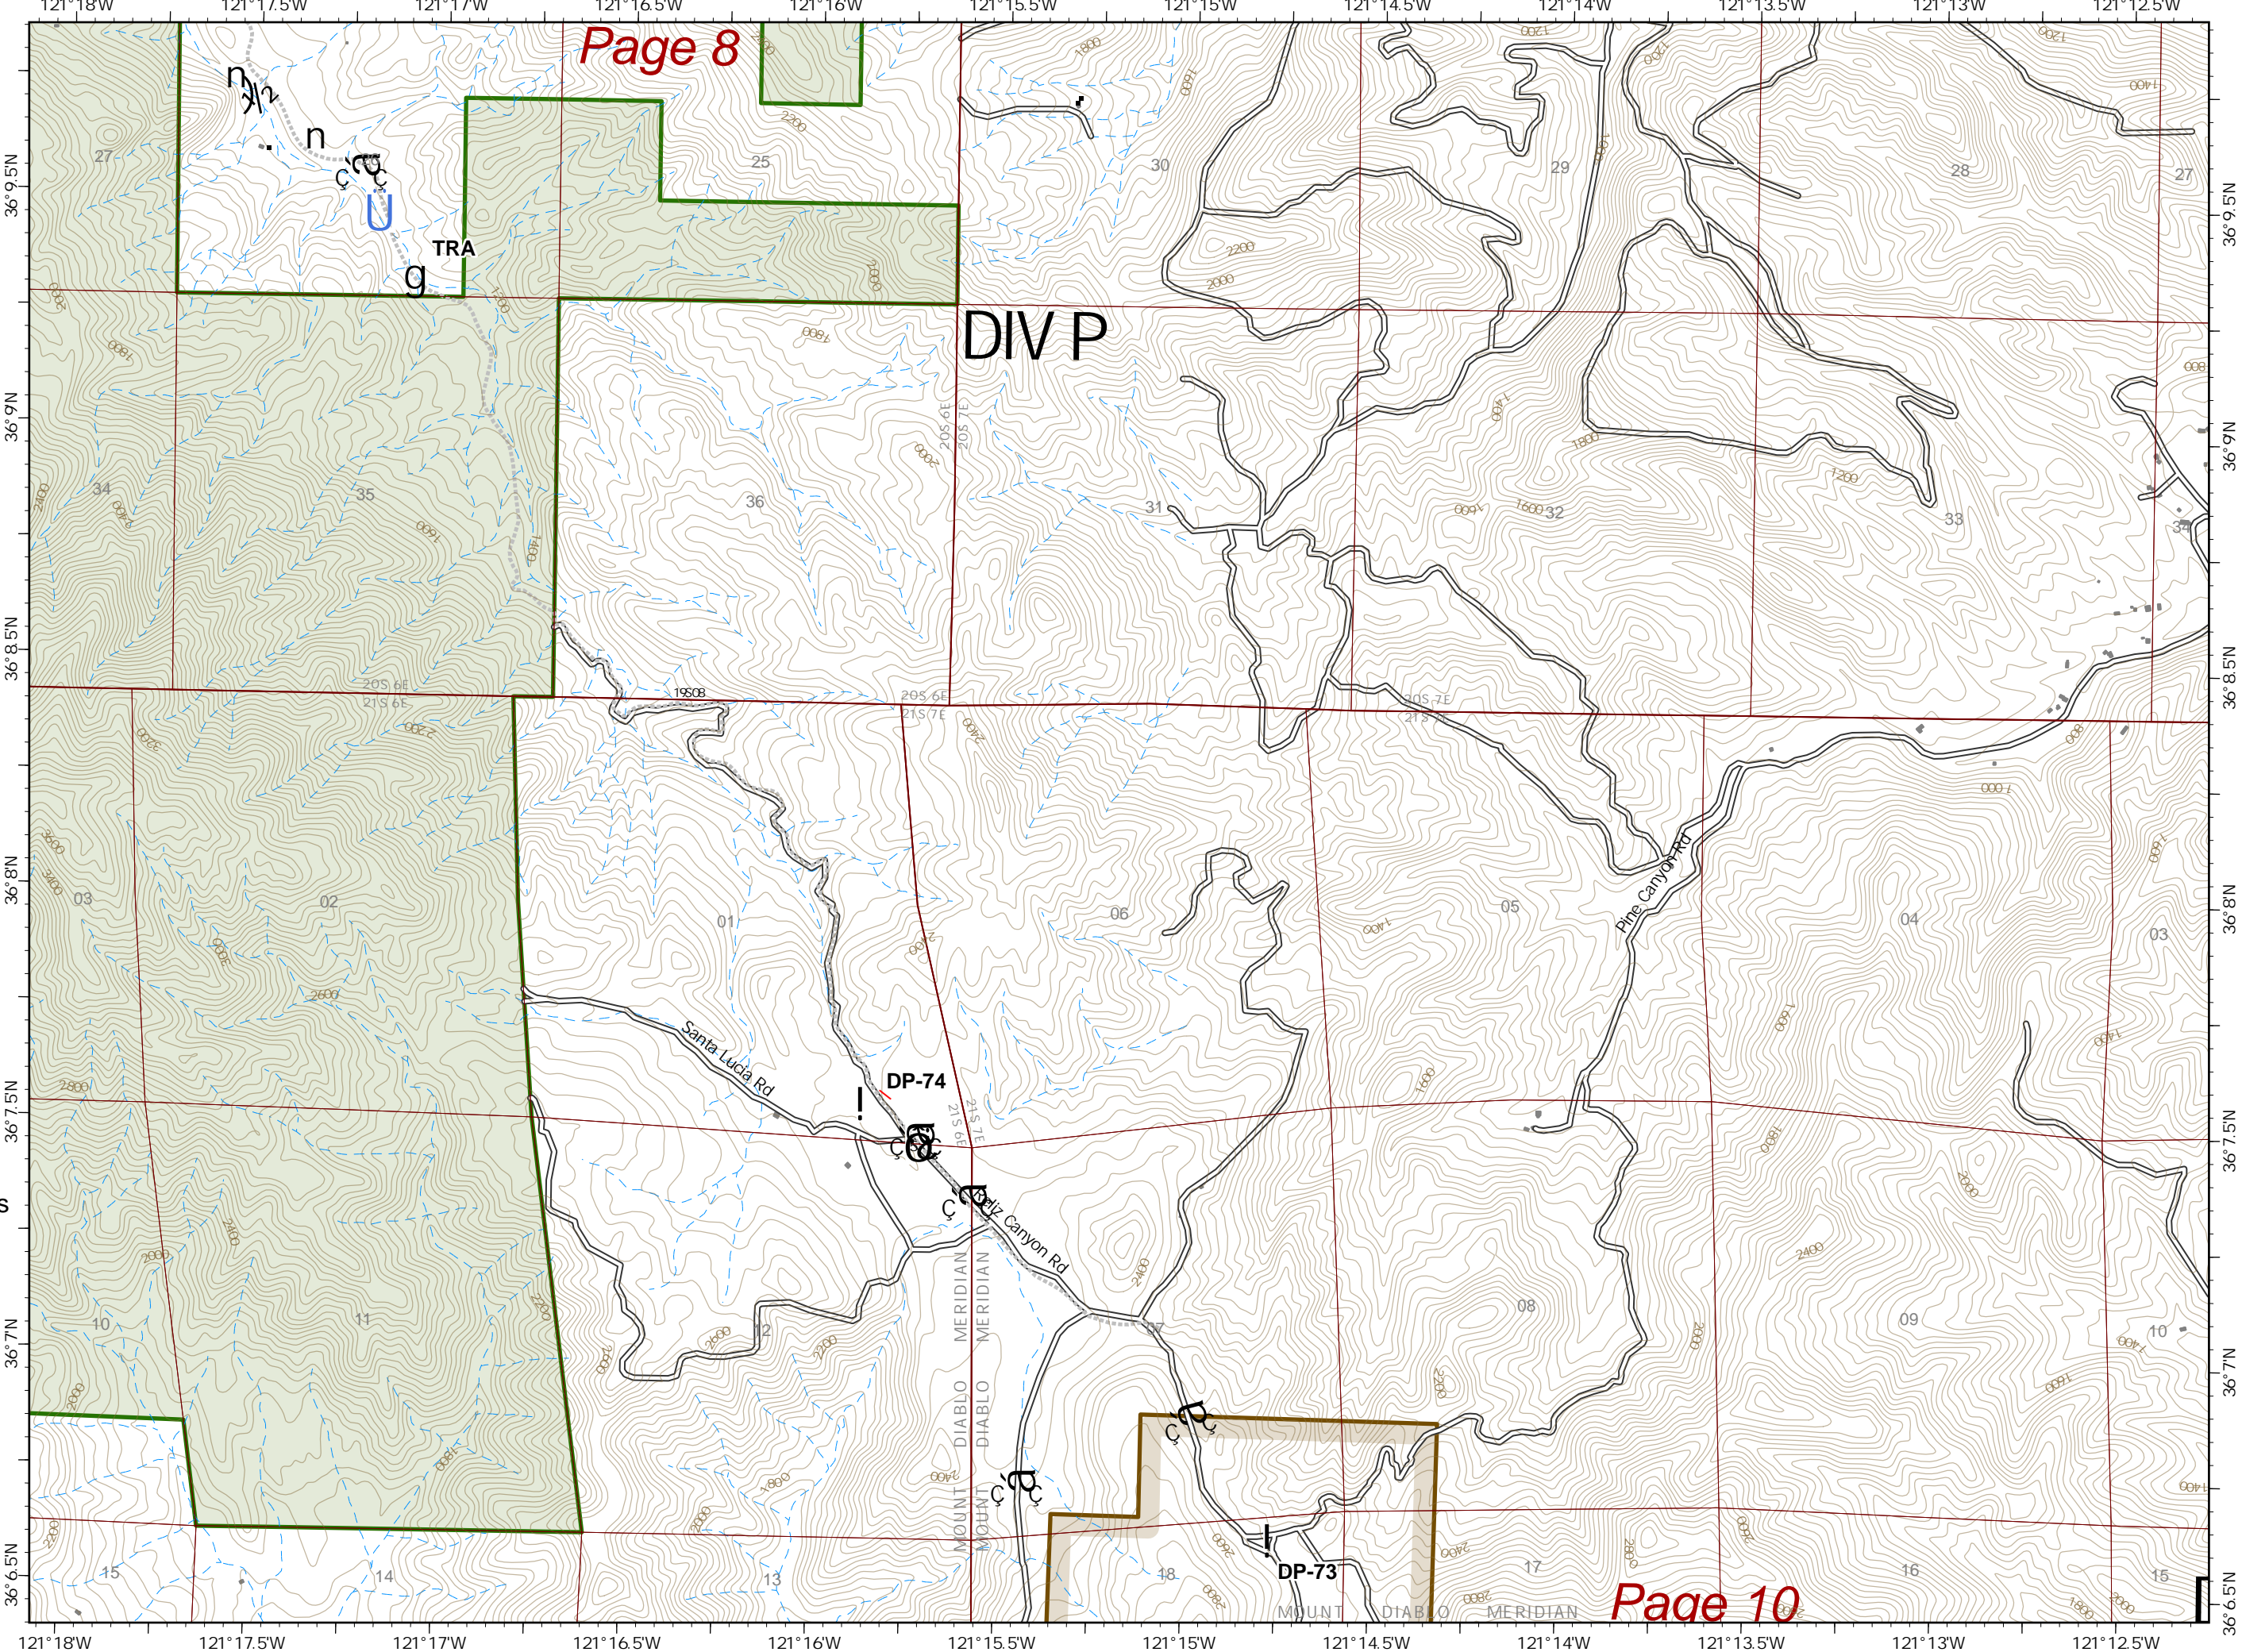

IAP
DIV P, R
Page 9 of 19
Dolan Fire
CA-LPF-002428
10/18/2020
124,924 acres

- ! Drop Point
- Gate
- @ Internet Access
- Road Repair
- U Staging Area
- n Value at Risk
- g Unknown
- Fort Hunter Liggett
- Los Padres NF

0 1/4 1/2 Miles

EA IMT GISS
10/17/2020 2244
Acres from IR and field reports
North American 1983

Page 8

Page 10