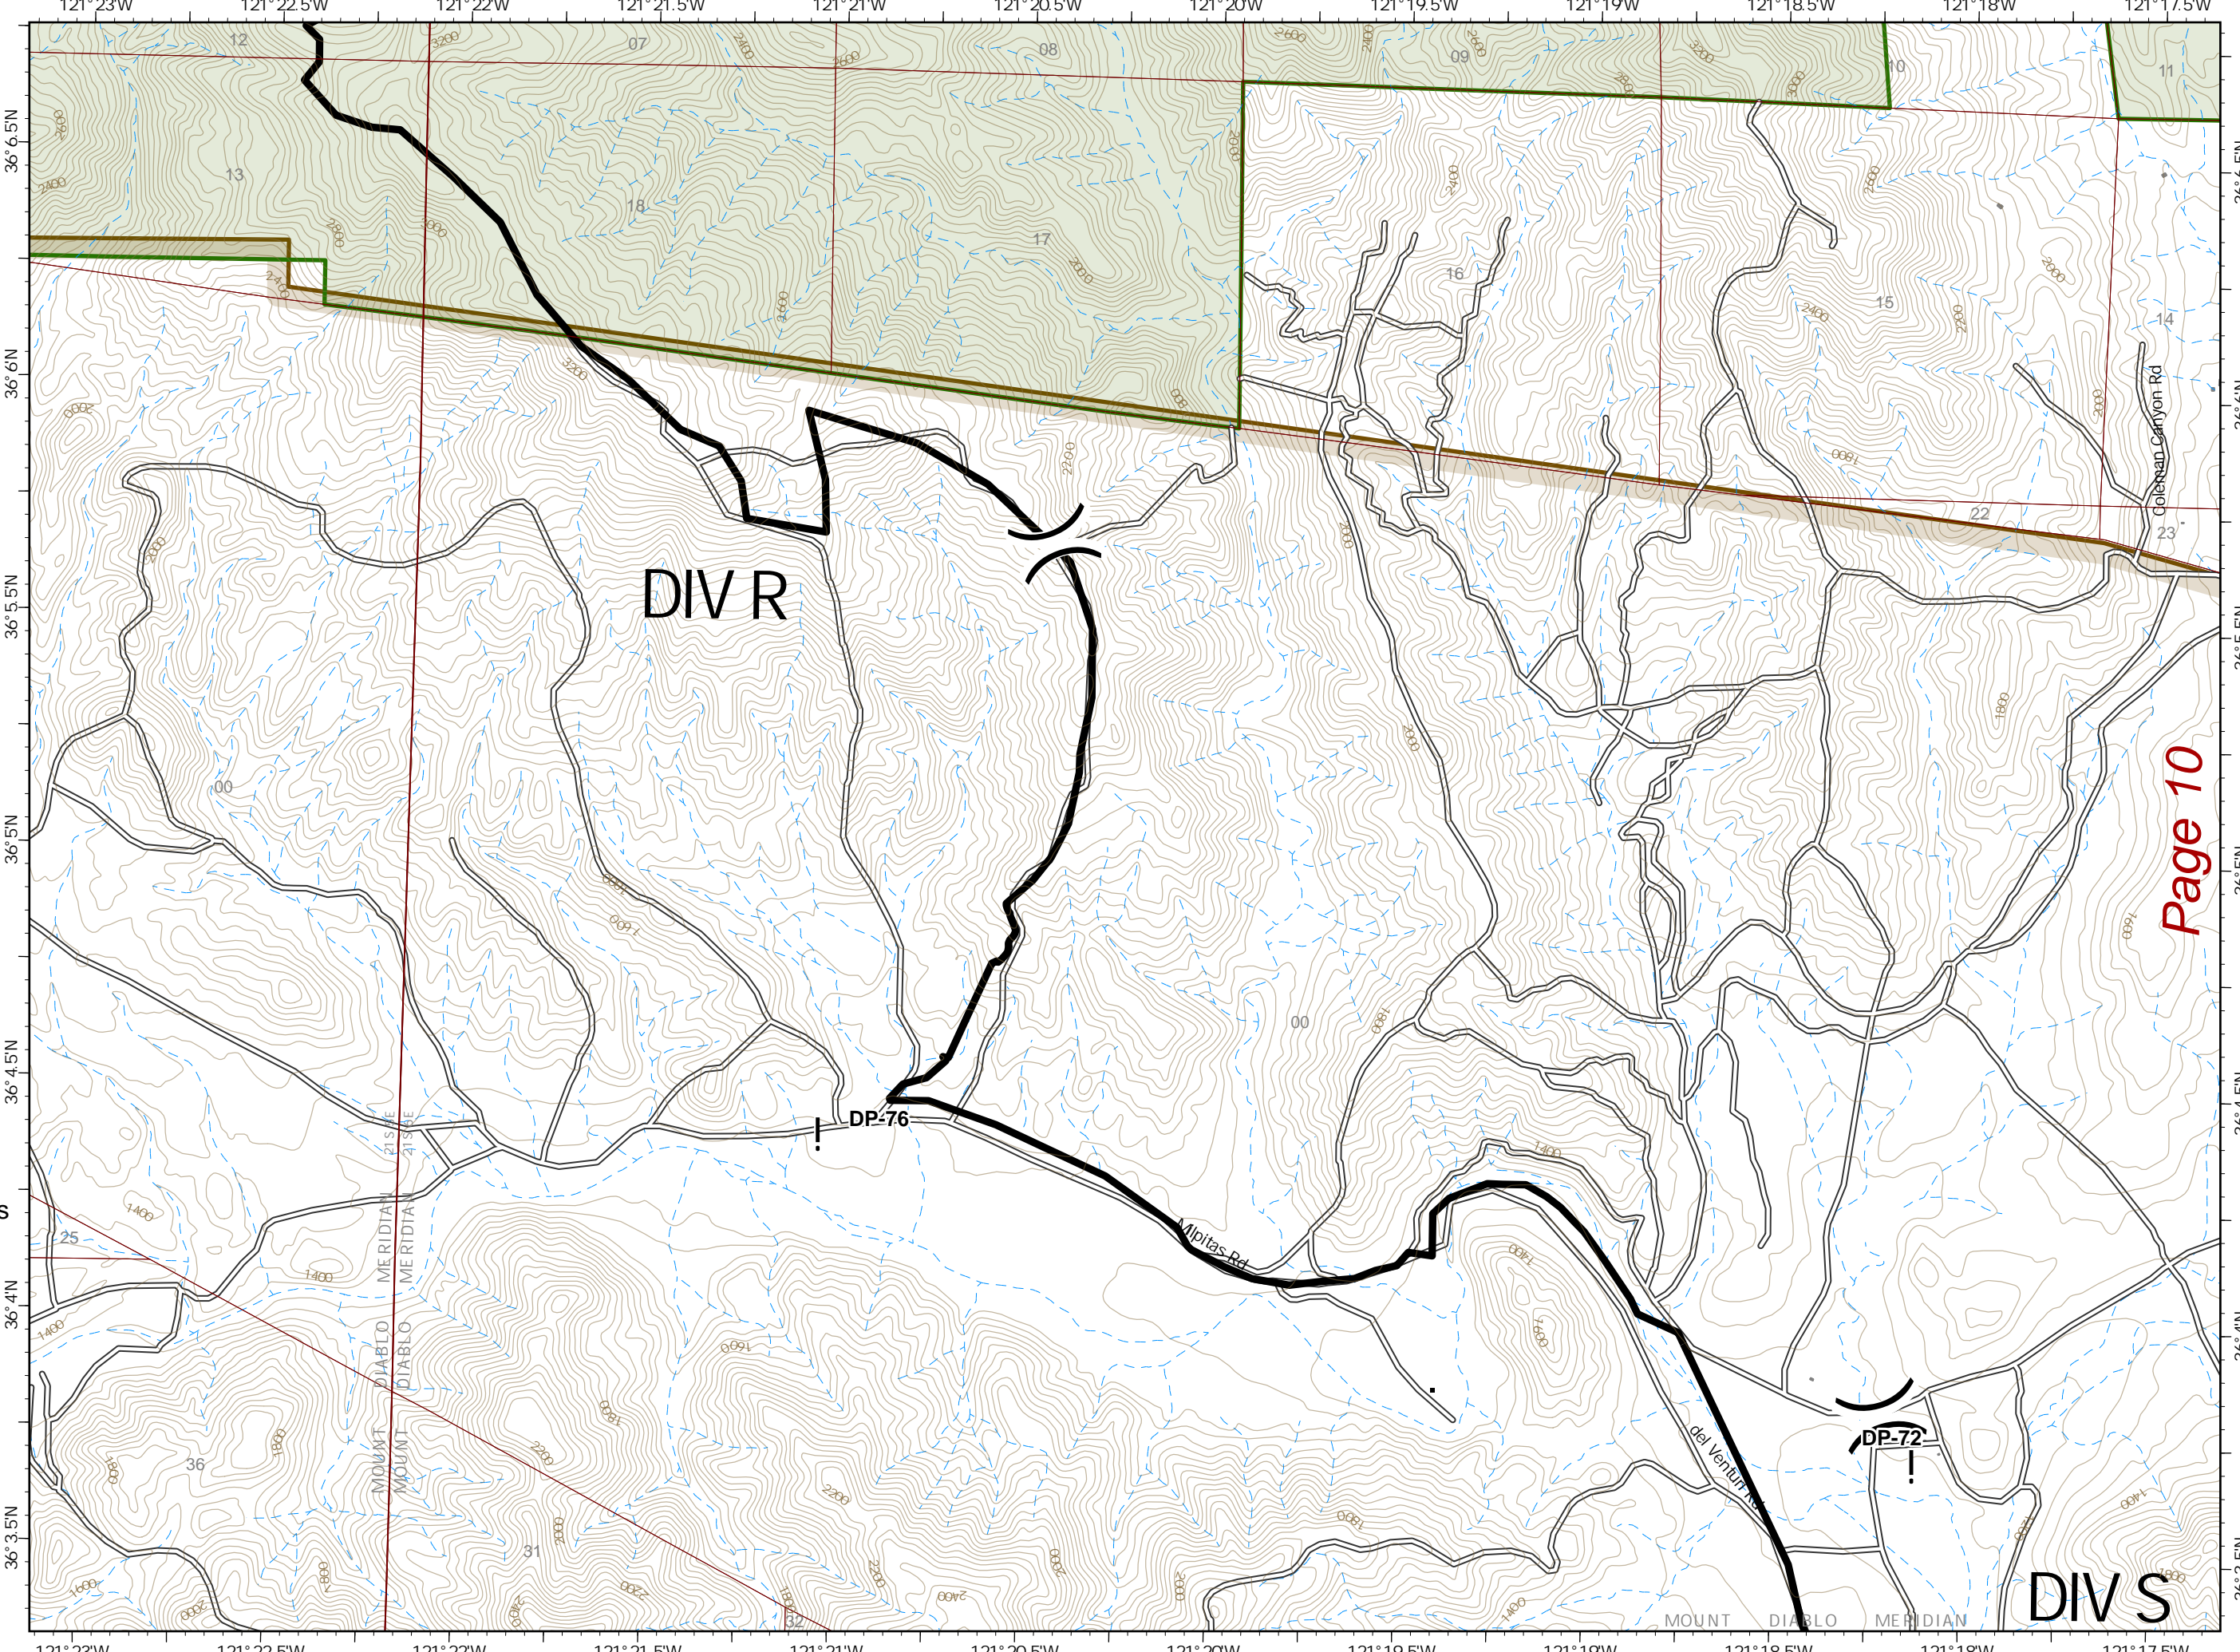

IAP
DIV R, S
Page 11 of 19
Dolan Fire
CA-LPF-002428
10/18/2020
124,924 acres

- ! Drop Point
-) (Division Break
- Contained Line
- Fort Hunter Liggett
- Los Padres NF

0 1/4 1/2 Miles

EA IMT GISS
10/17/2020 2245
Acres from IR and field reports
North American 1983

Page 10