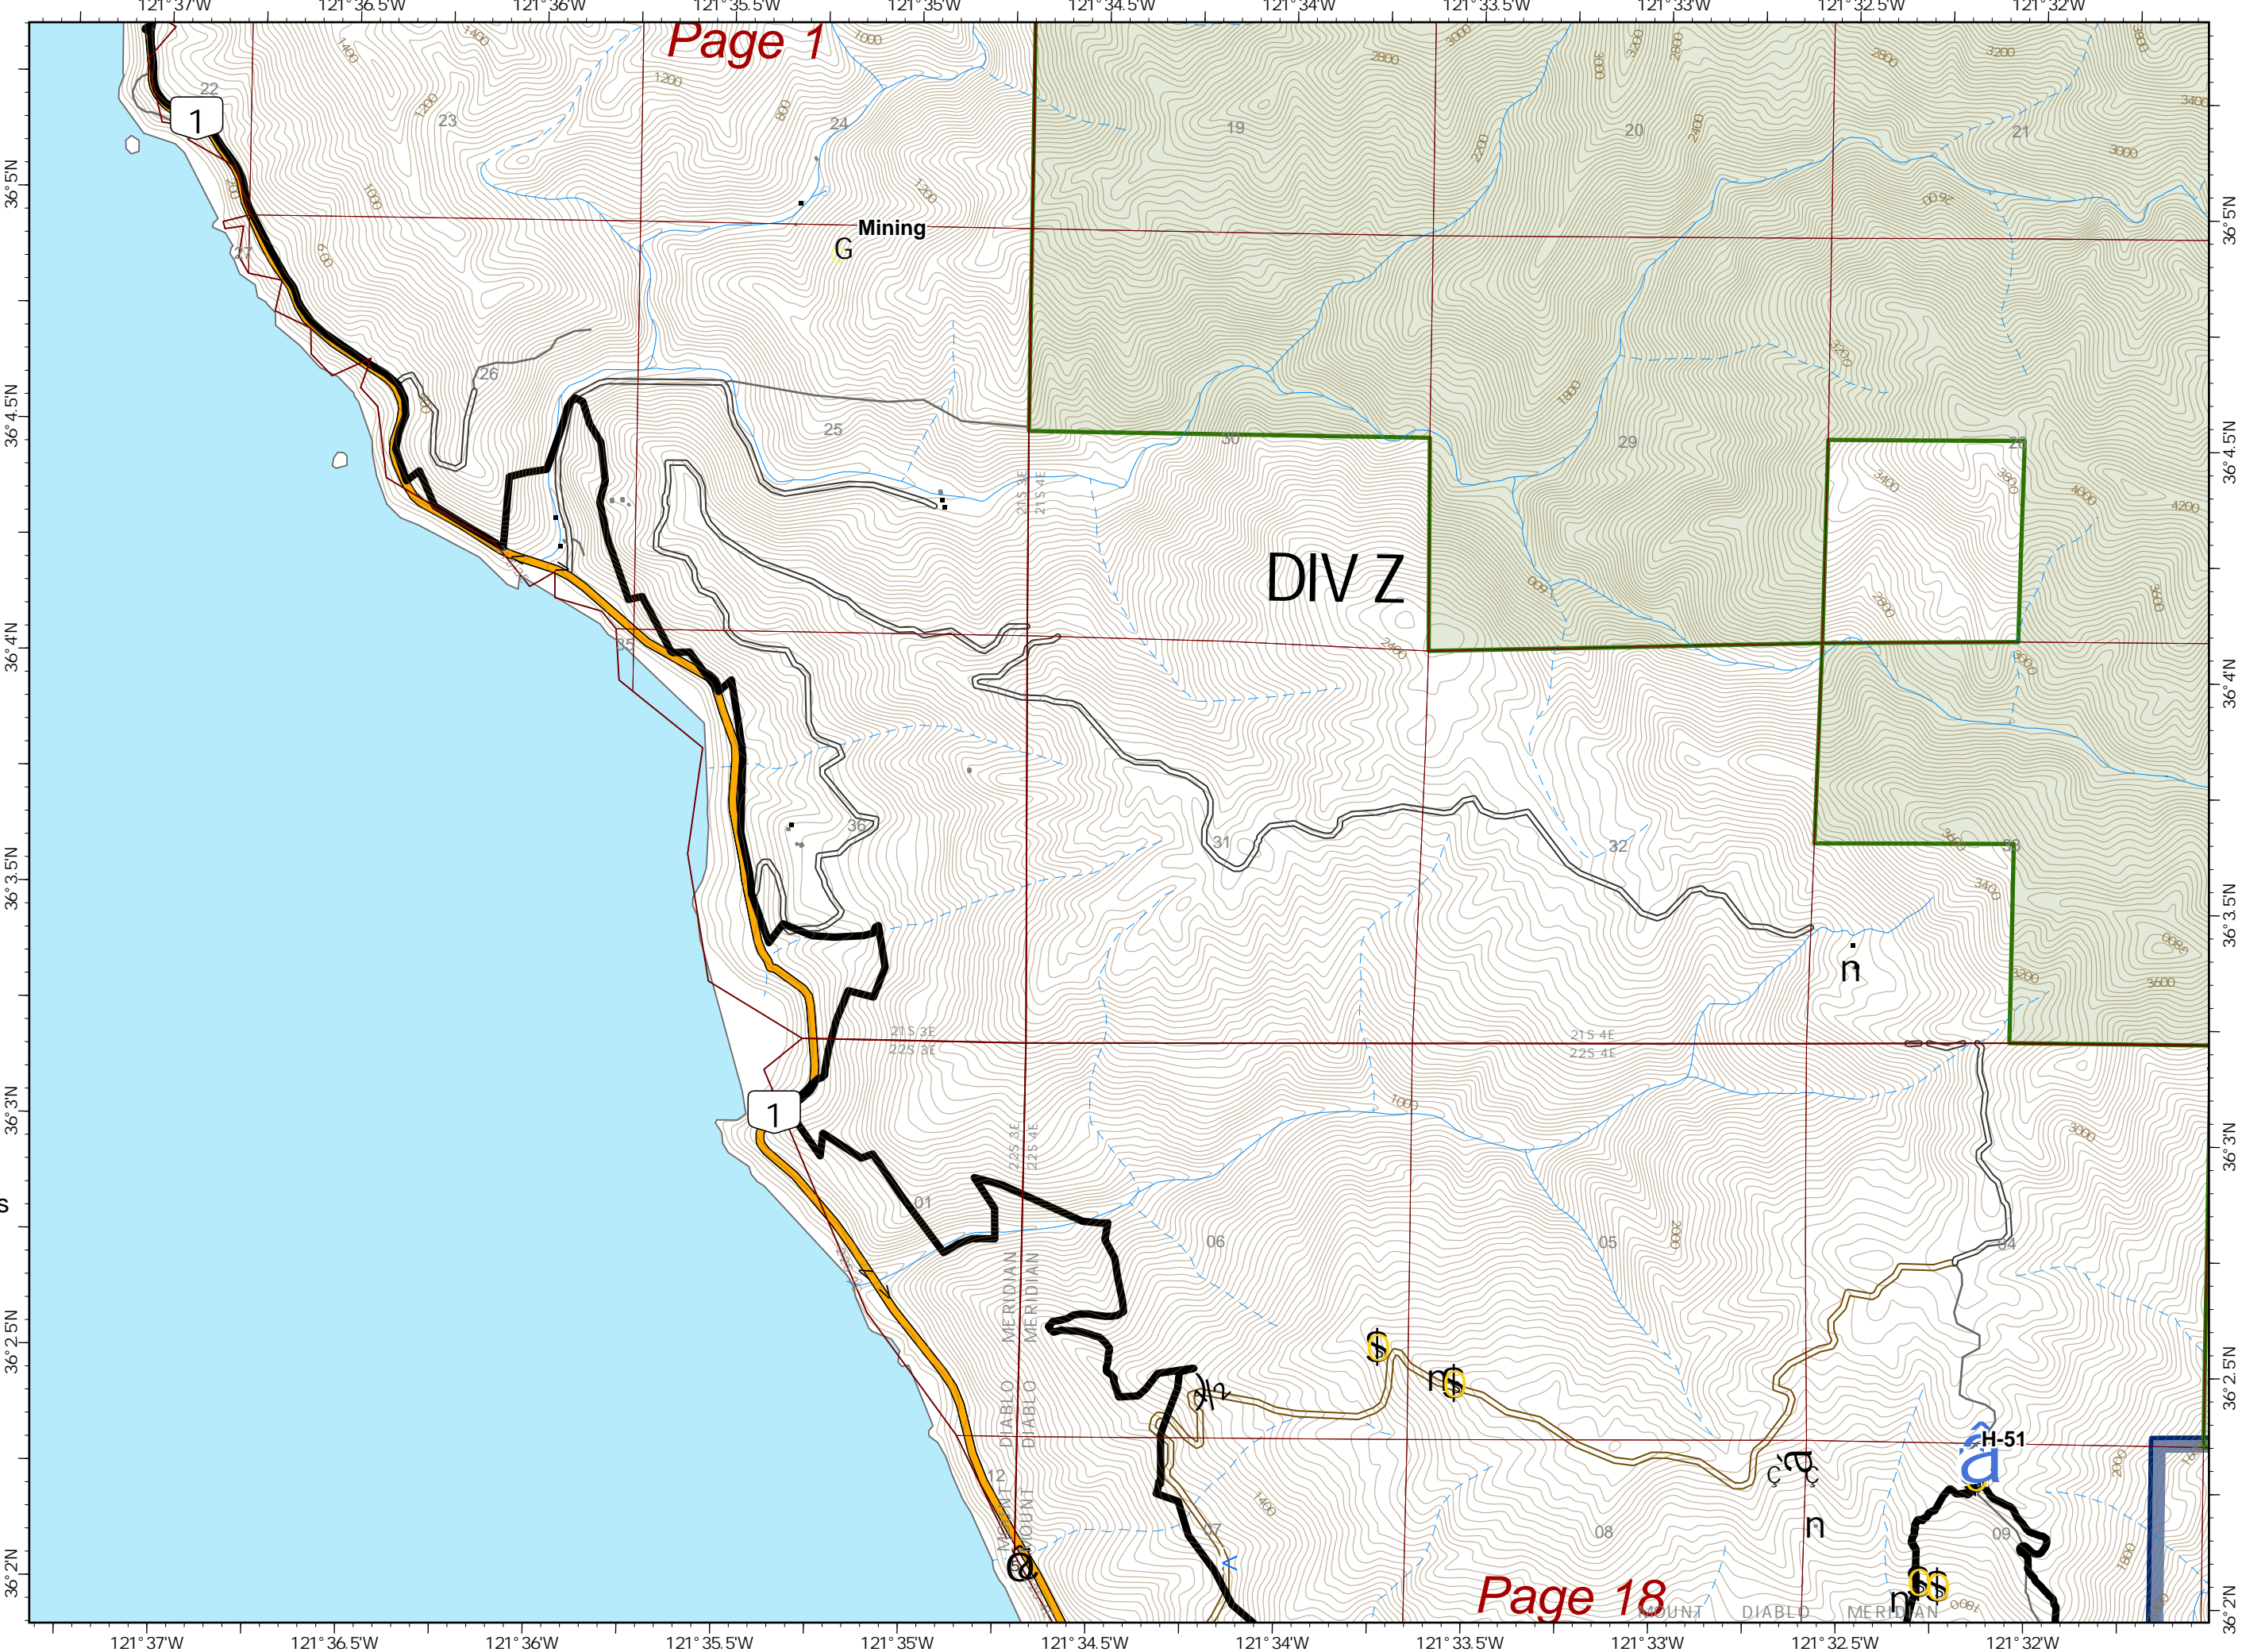

IAP
DIV Z
Page 19 of 19
Dolan Fire
CA-LPF-002428
10/18/2020
124,924 acres

- Gate
- Hazard
- Helispot
- Internet Access
- Road Repair
- Safety Zone
- Staging Area
- Stream Crossing
- Value at Risk
- Contained Line
- State Park
- Los Padres NF

EA IMT GISS
10/17/2020 2246
Acres from IR and field reports
North American 1983

Page 1

Page 18