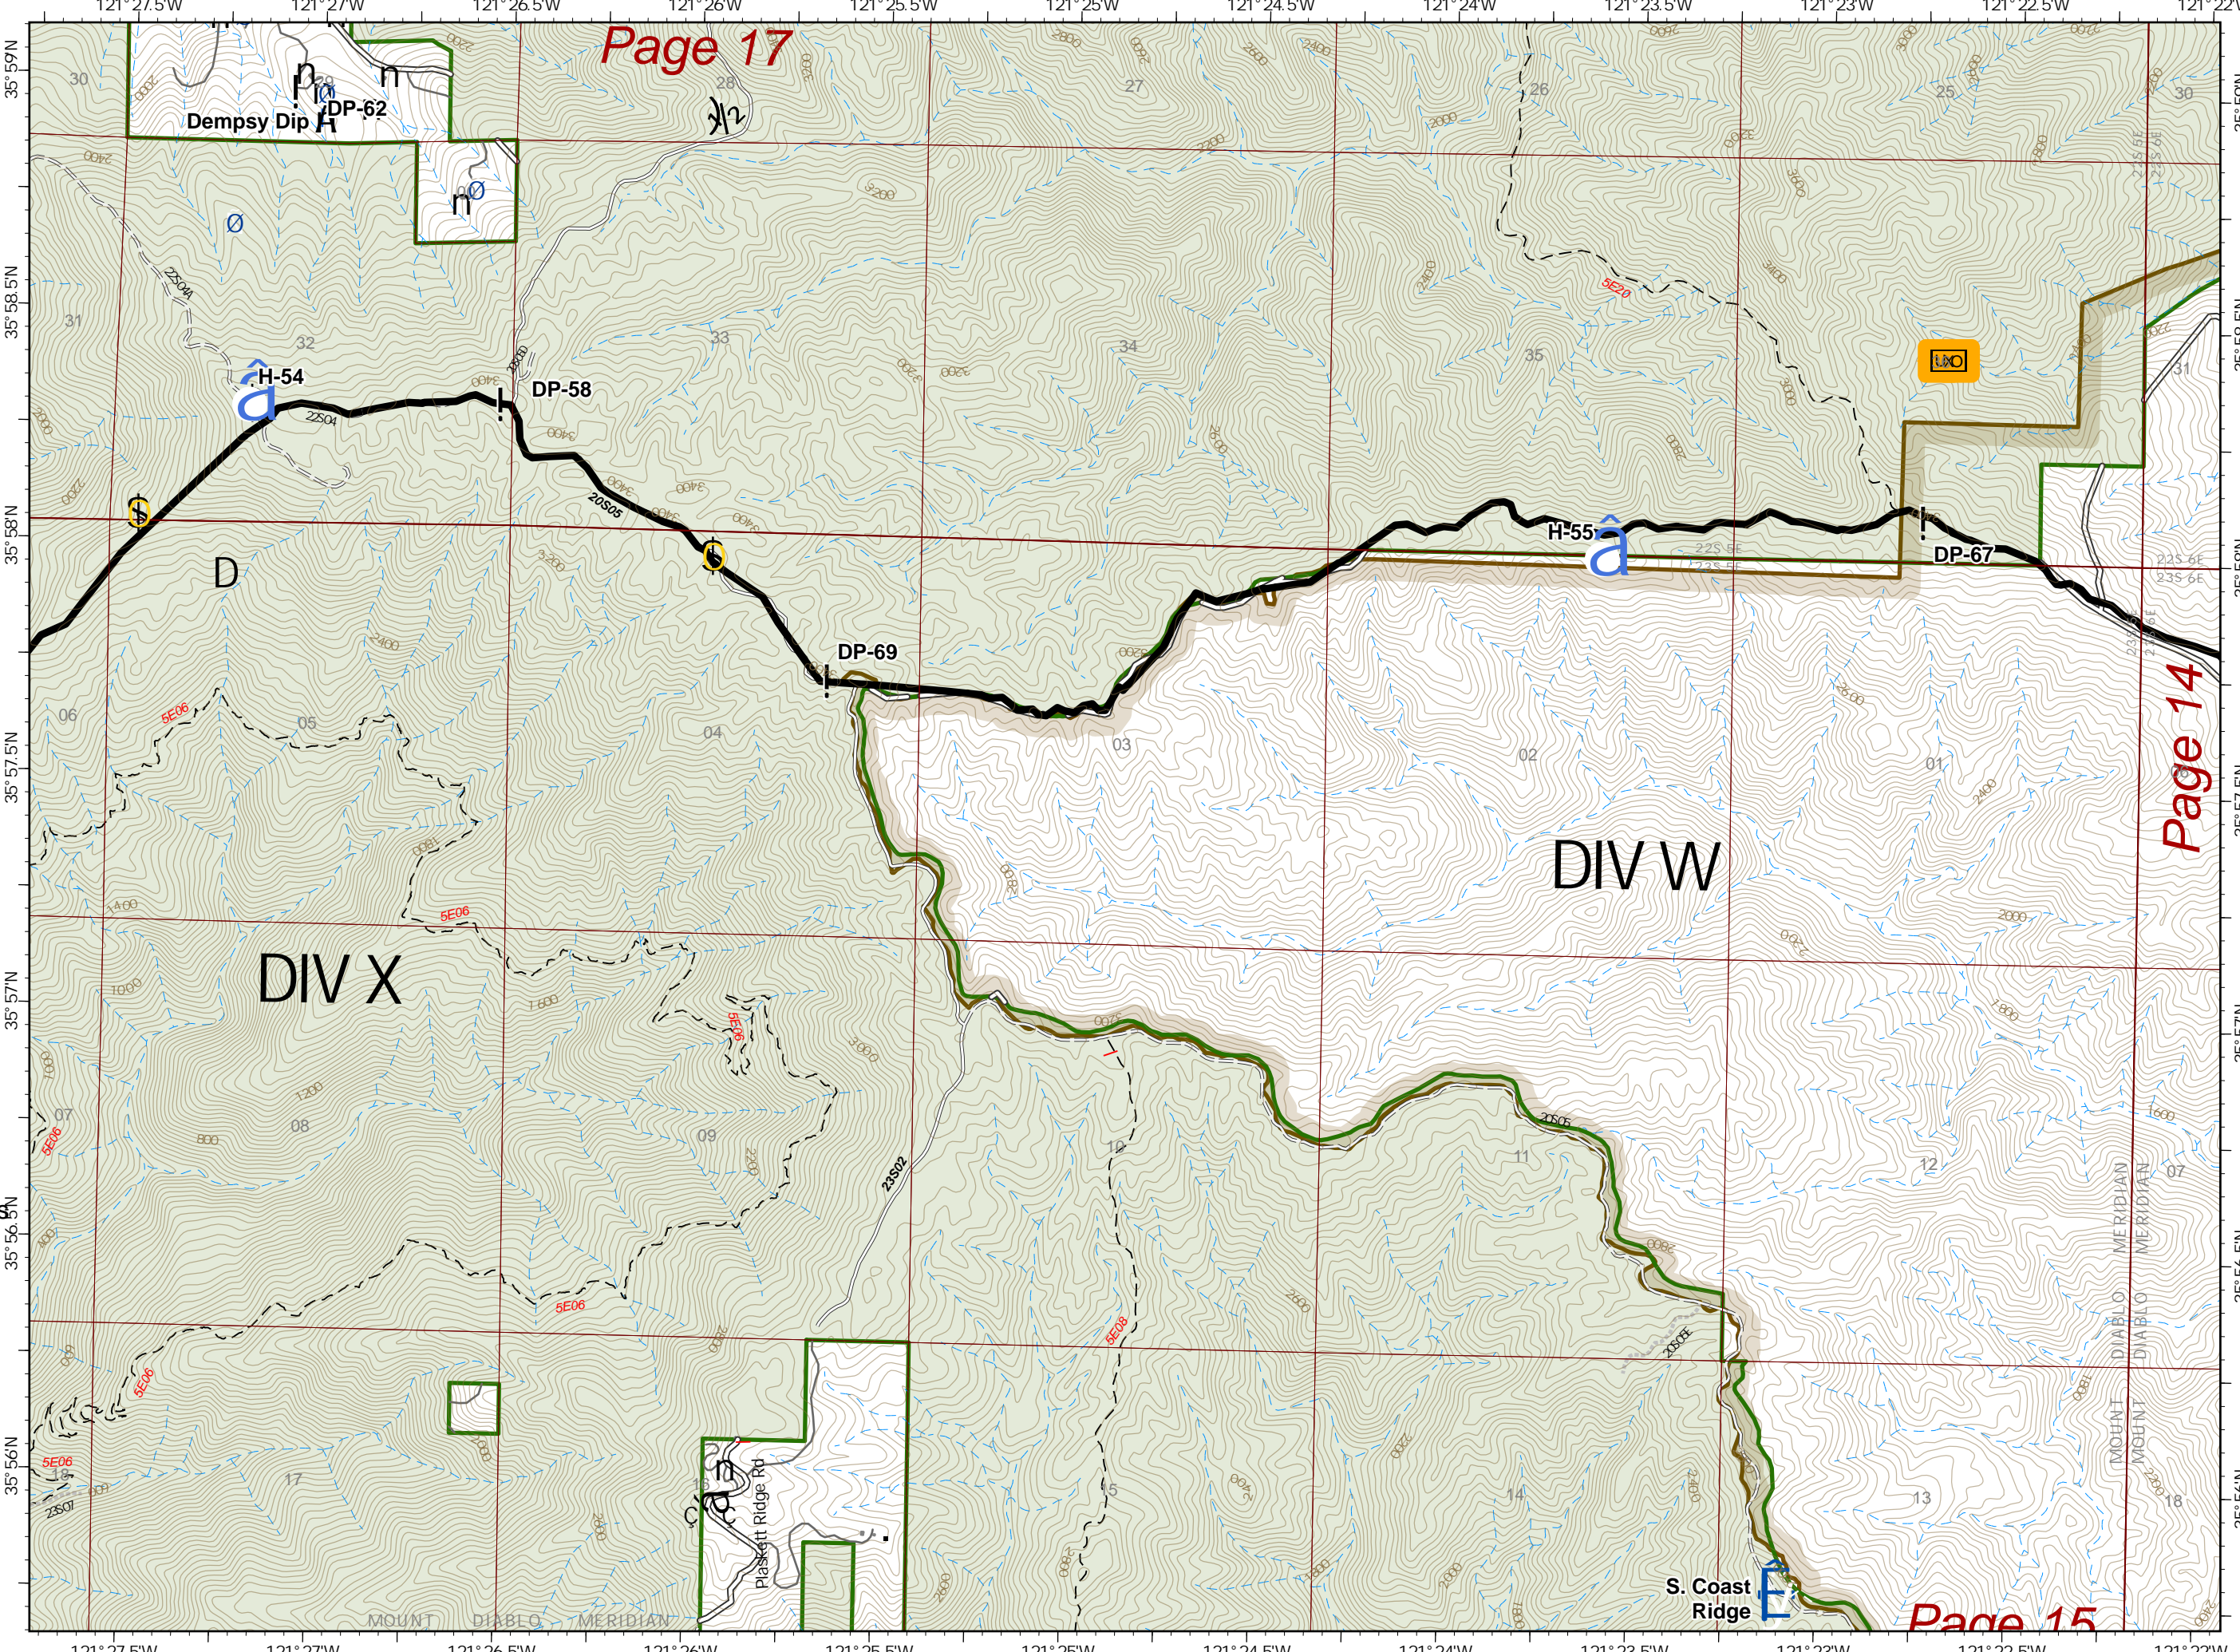

IAP
DIV W, X
Page 16 of 19
Dolan Fire
CA-LPF-002428
10/18/2020
124,924 acres

- ! Drop Point
- D Closure
- A Dip Site
- Gate
- â Helispot
- Unexploded Ordnance
- Mobile Weather Unit
- Road Repair
- Safety Zone
- Water Source
- n Value at Risk
- Contained Line
- Fort Hunter Liggett
- Los Padres NF

0 1/4 1/2 Miles

EA IMT GISS
10/17/2020 2245
Acres from IR and field reports
North American 1983

Page 17

Page 14

Page 15