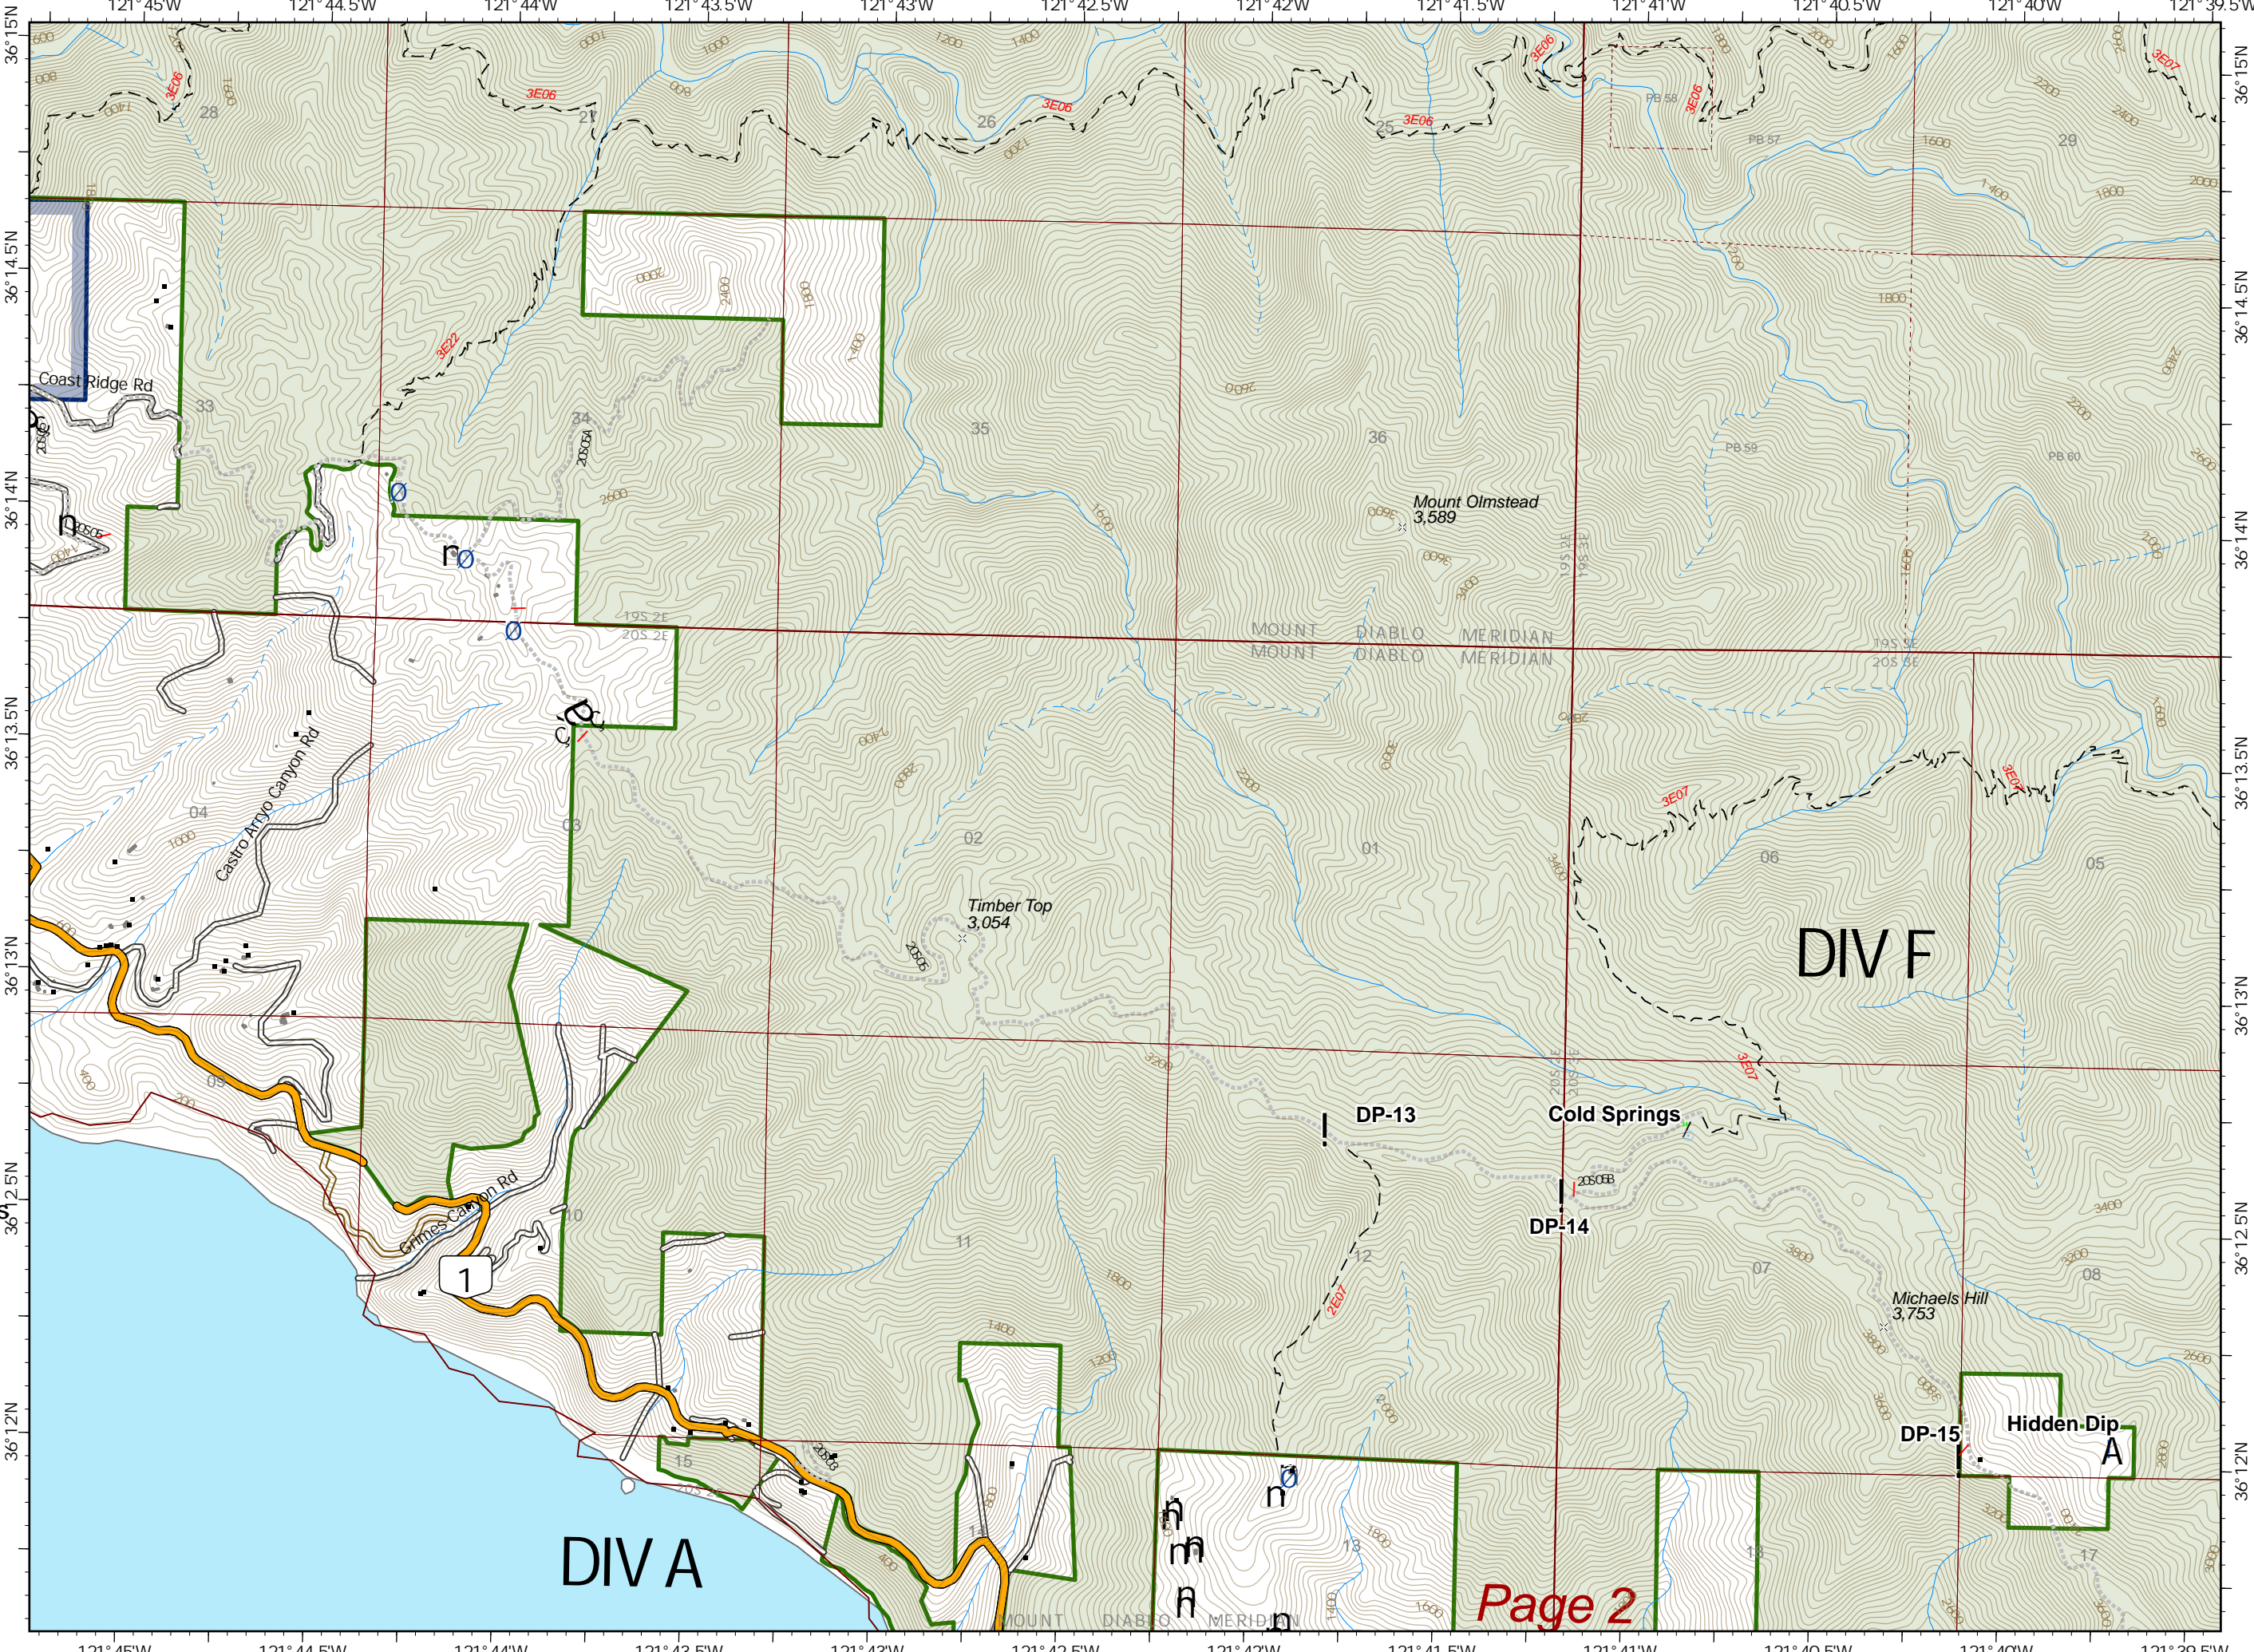

IAP
DIV A, F
Page 3 of 19
Dolan Fire
CA-LPF-002428
10/18/2020
124,924 acres

- ! Drop Point
- A Dip Site
- Gate
- Landmark
- Water Source
- n Value at Risk
- State Park
- Los Padres NF

EA IMT GISS
10/17/2020 2244
Acres from IR and field reports
North American 1983

Page 2