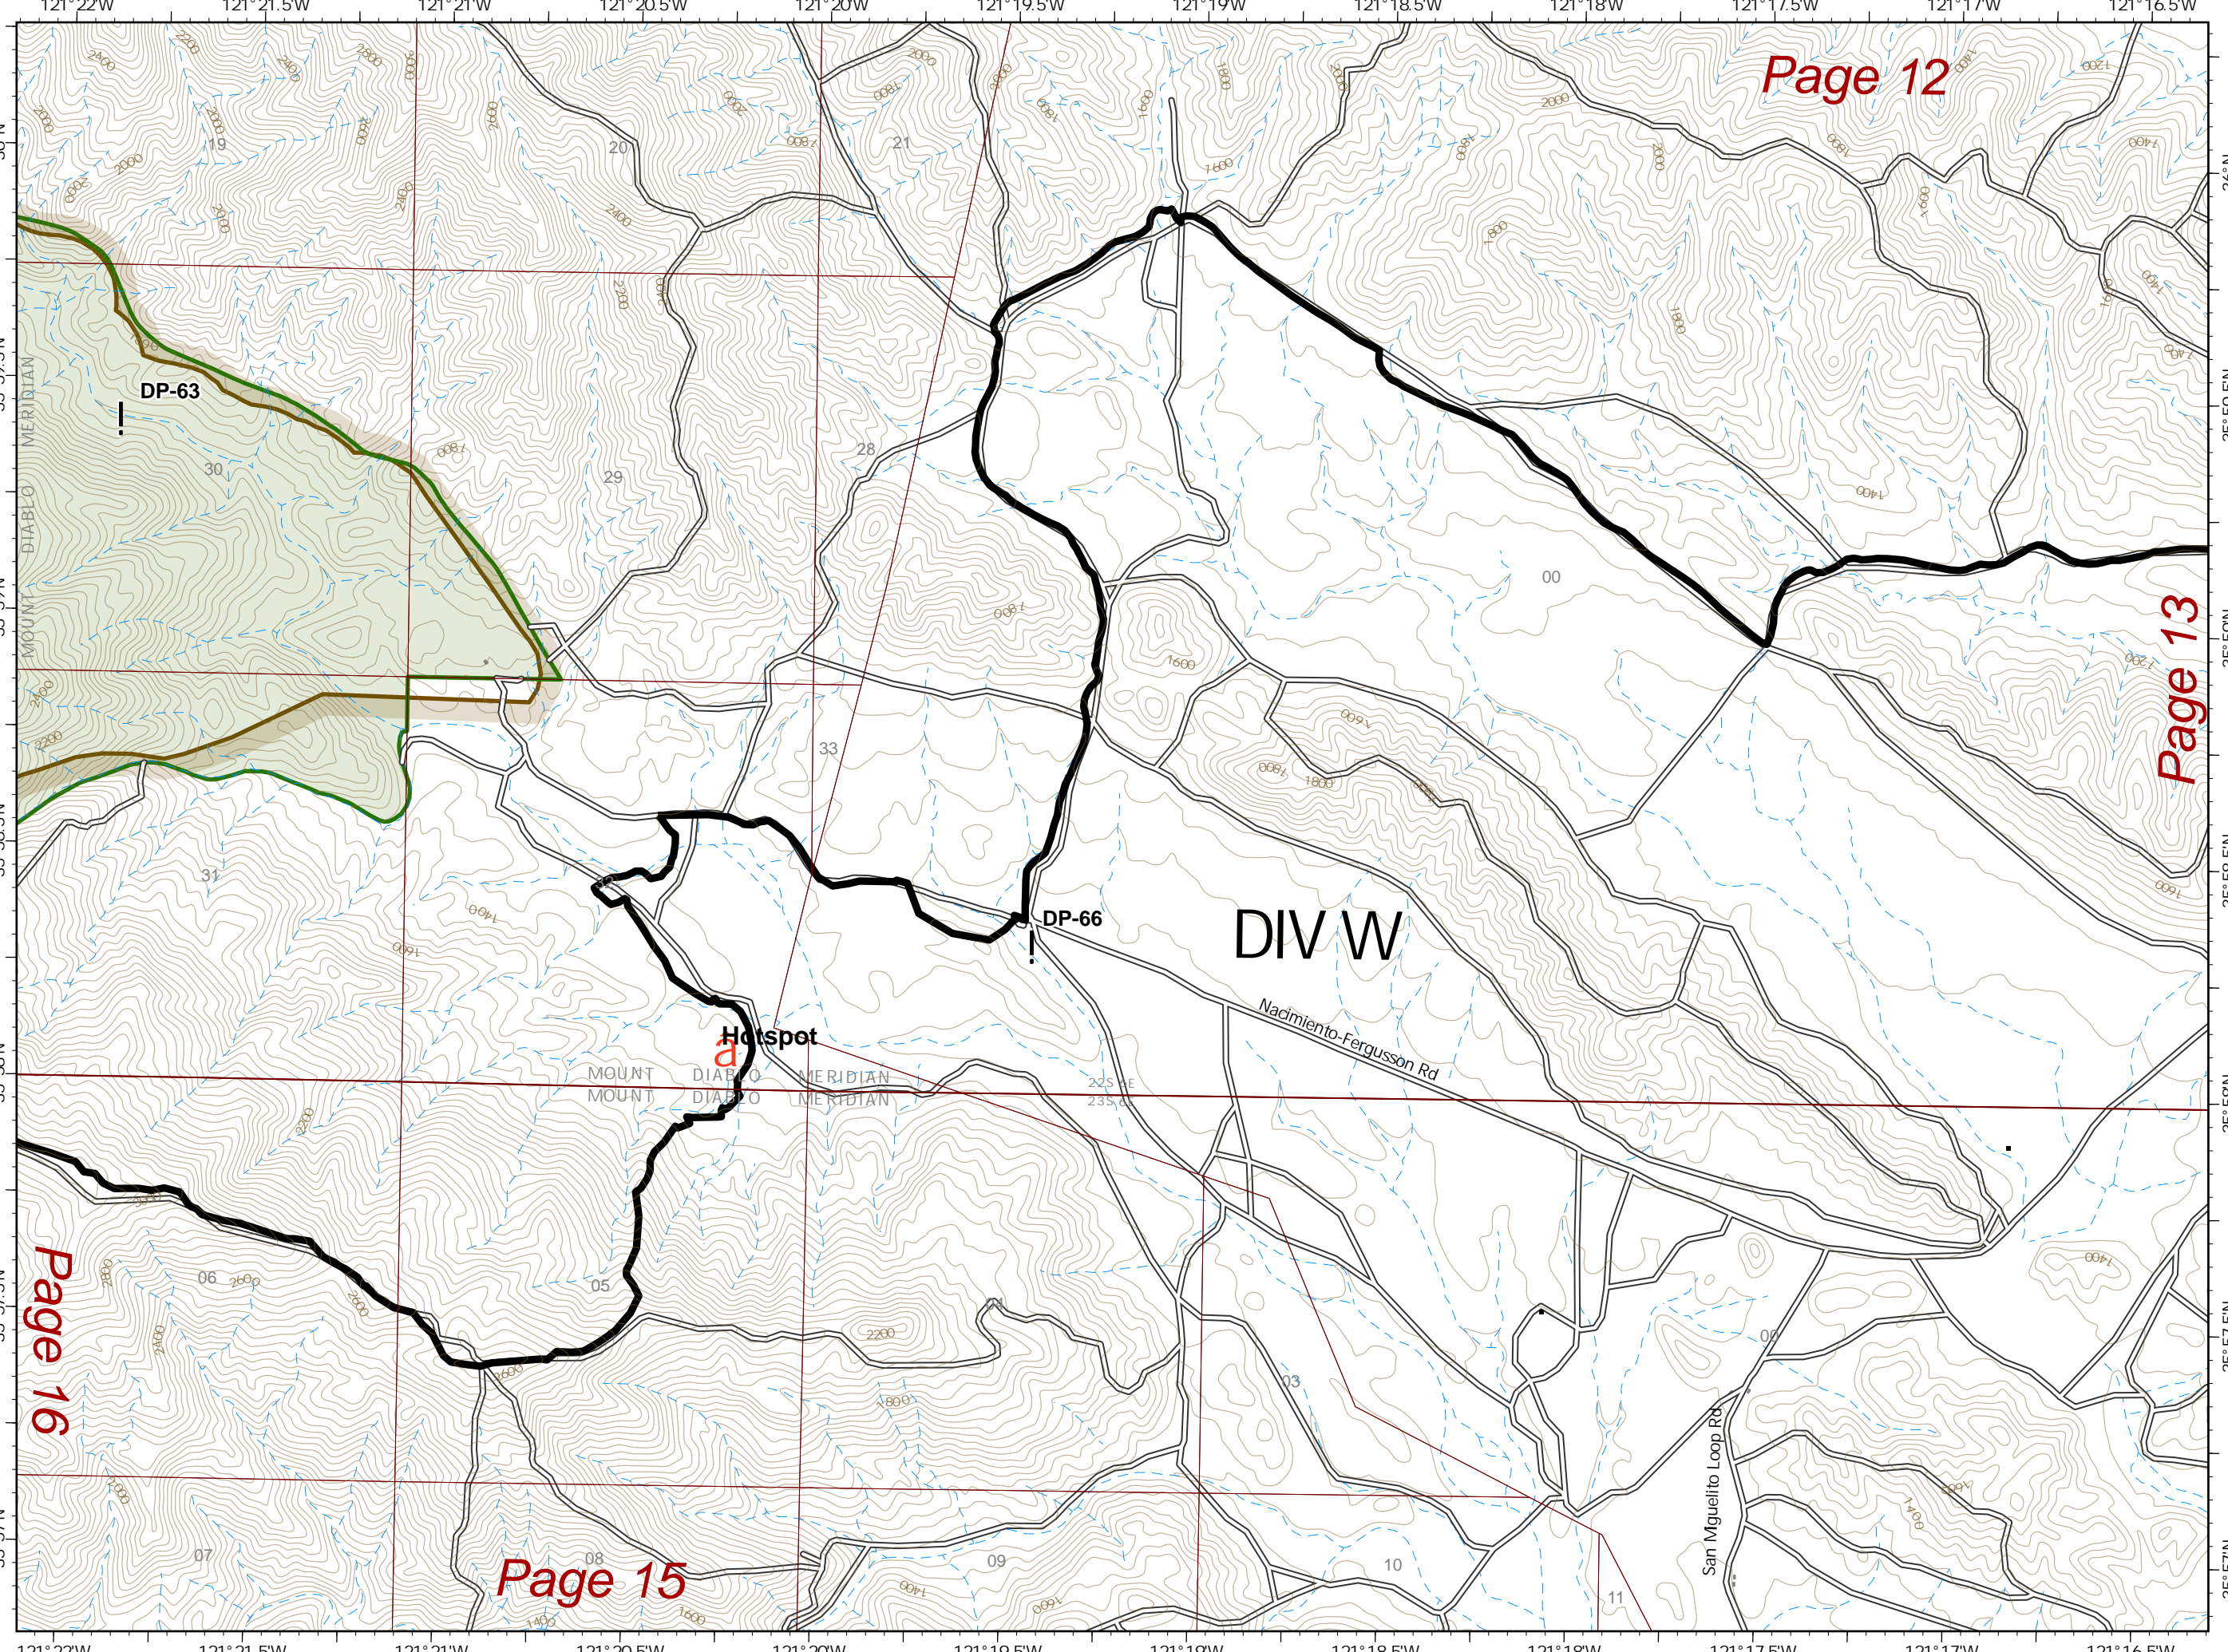

IAP
DIV W
Page 14 of 19
Dolan Fire
CA-LPF-002428
10/18/2020
124,924 acres

- ! Drop Point
- â Hot Spot
- Contained Line
- Fort Hunter Liggett
- Los Padres NF

EA IMT GISS
10/17/2020 2245
Acres from IR and field reports
North American 1983