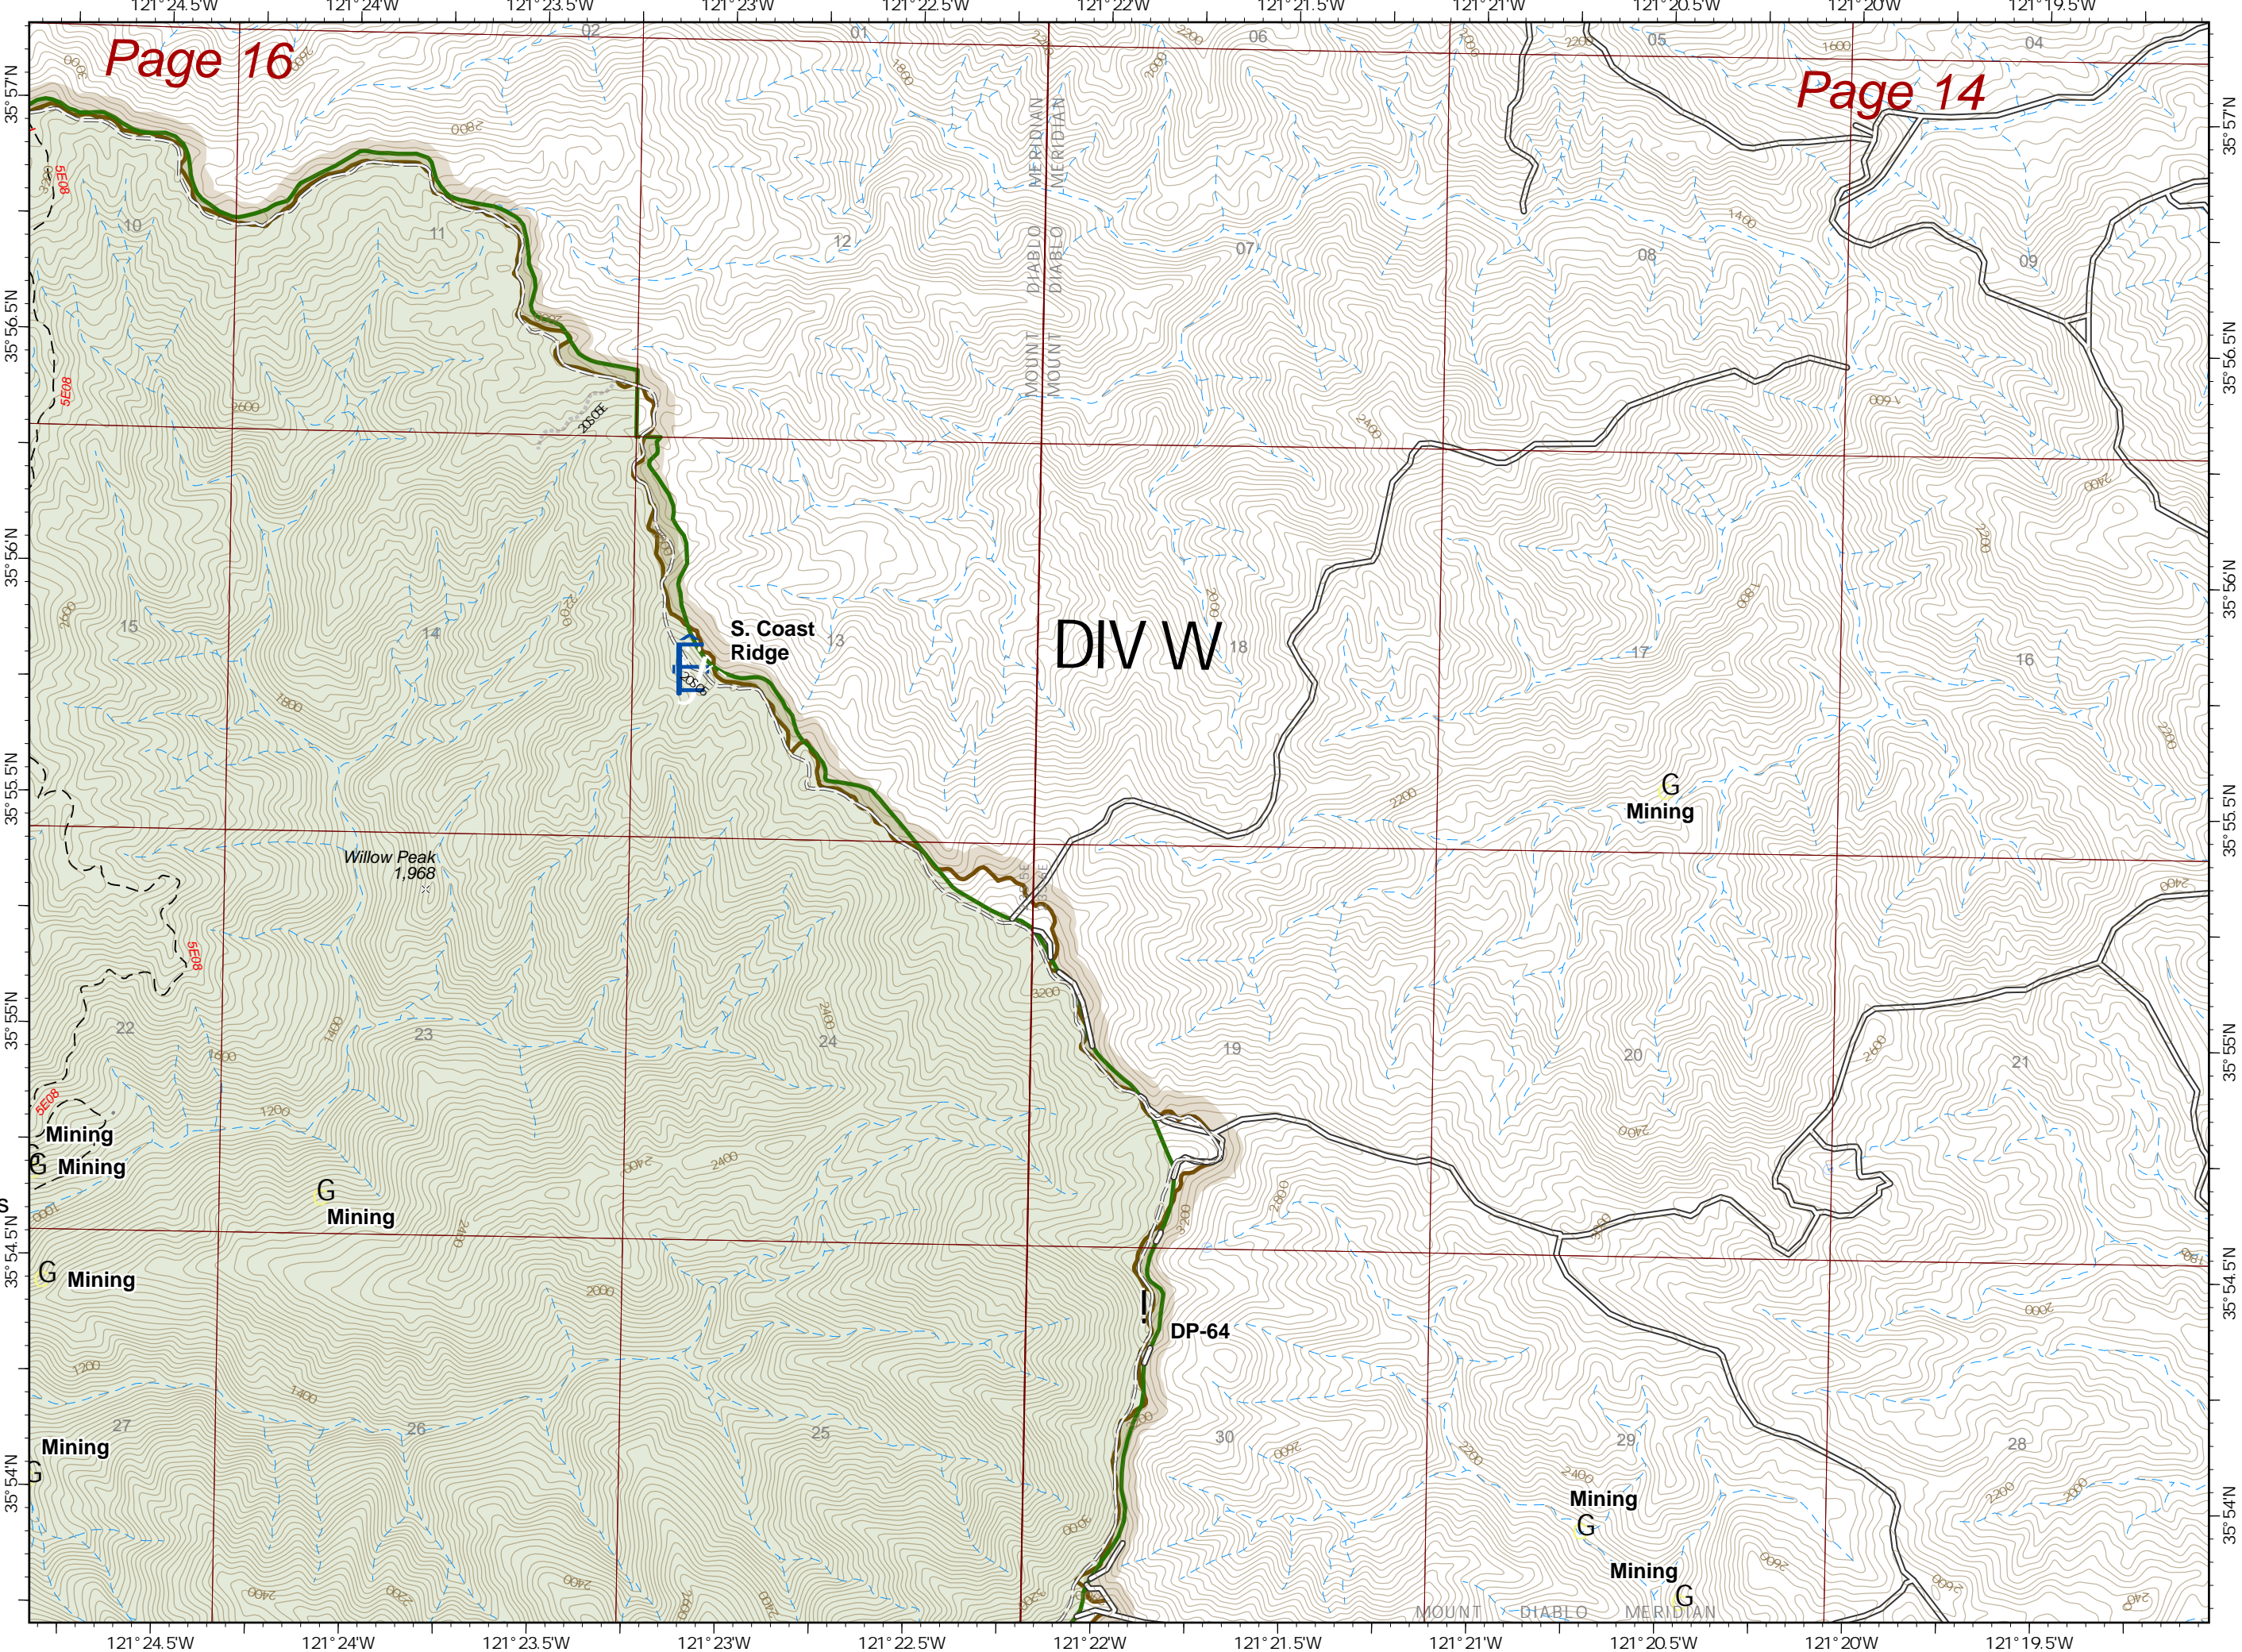

**IAP**  
 DIV W  
 Page 15 of 19  
 Dolan Fire  
 CA-LPF-002428  
 10/18/2020  
 124,924 acres

- ! Drop Point
- G Hazard
- E Mobile Weather Unit
- Fort Hunter Liggett
- Los Padres NF

0 1/4 1/2 Miles

EA IMT GISS  
 10/17/2020 2245  
 Acres from IR and field reports  
 North American 1983