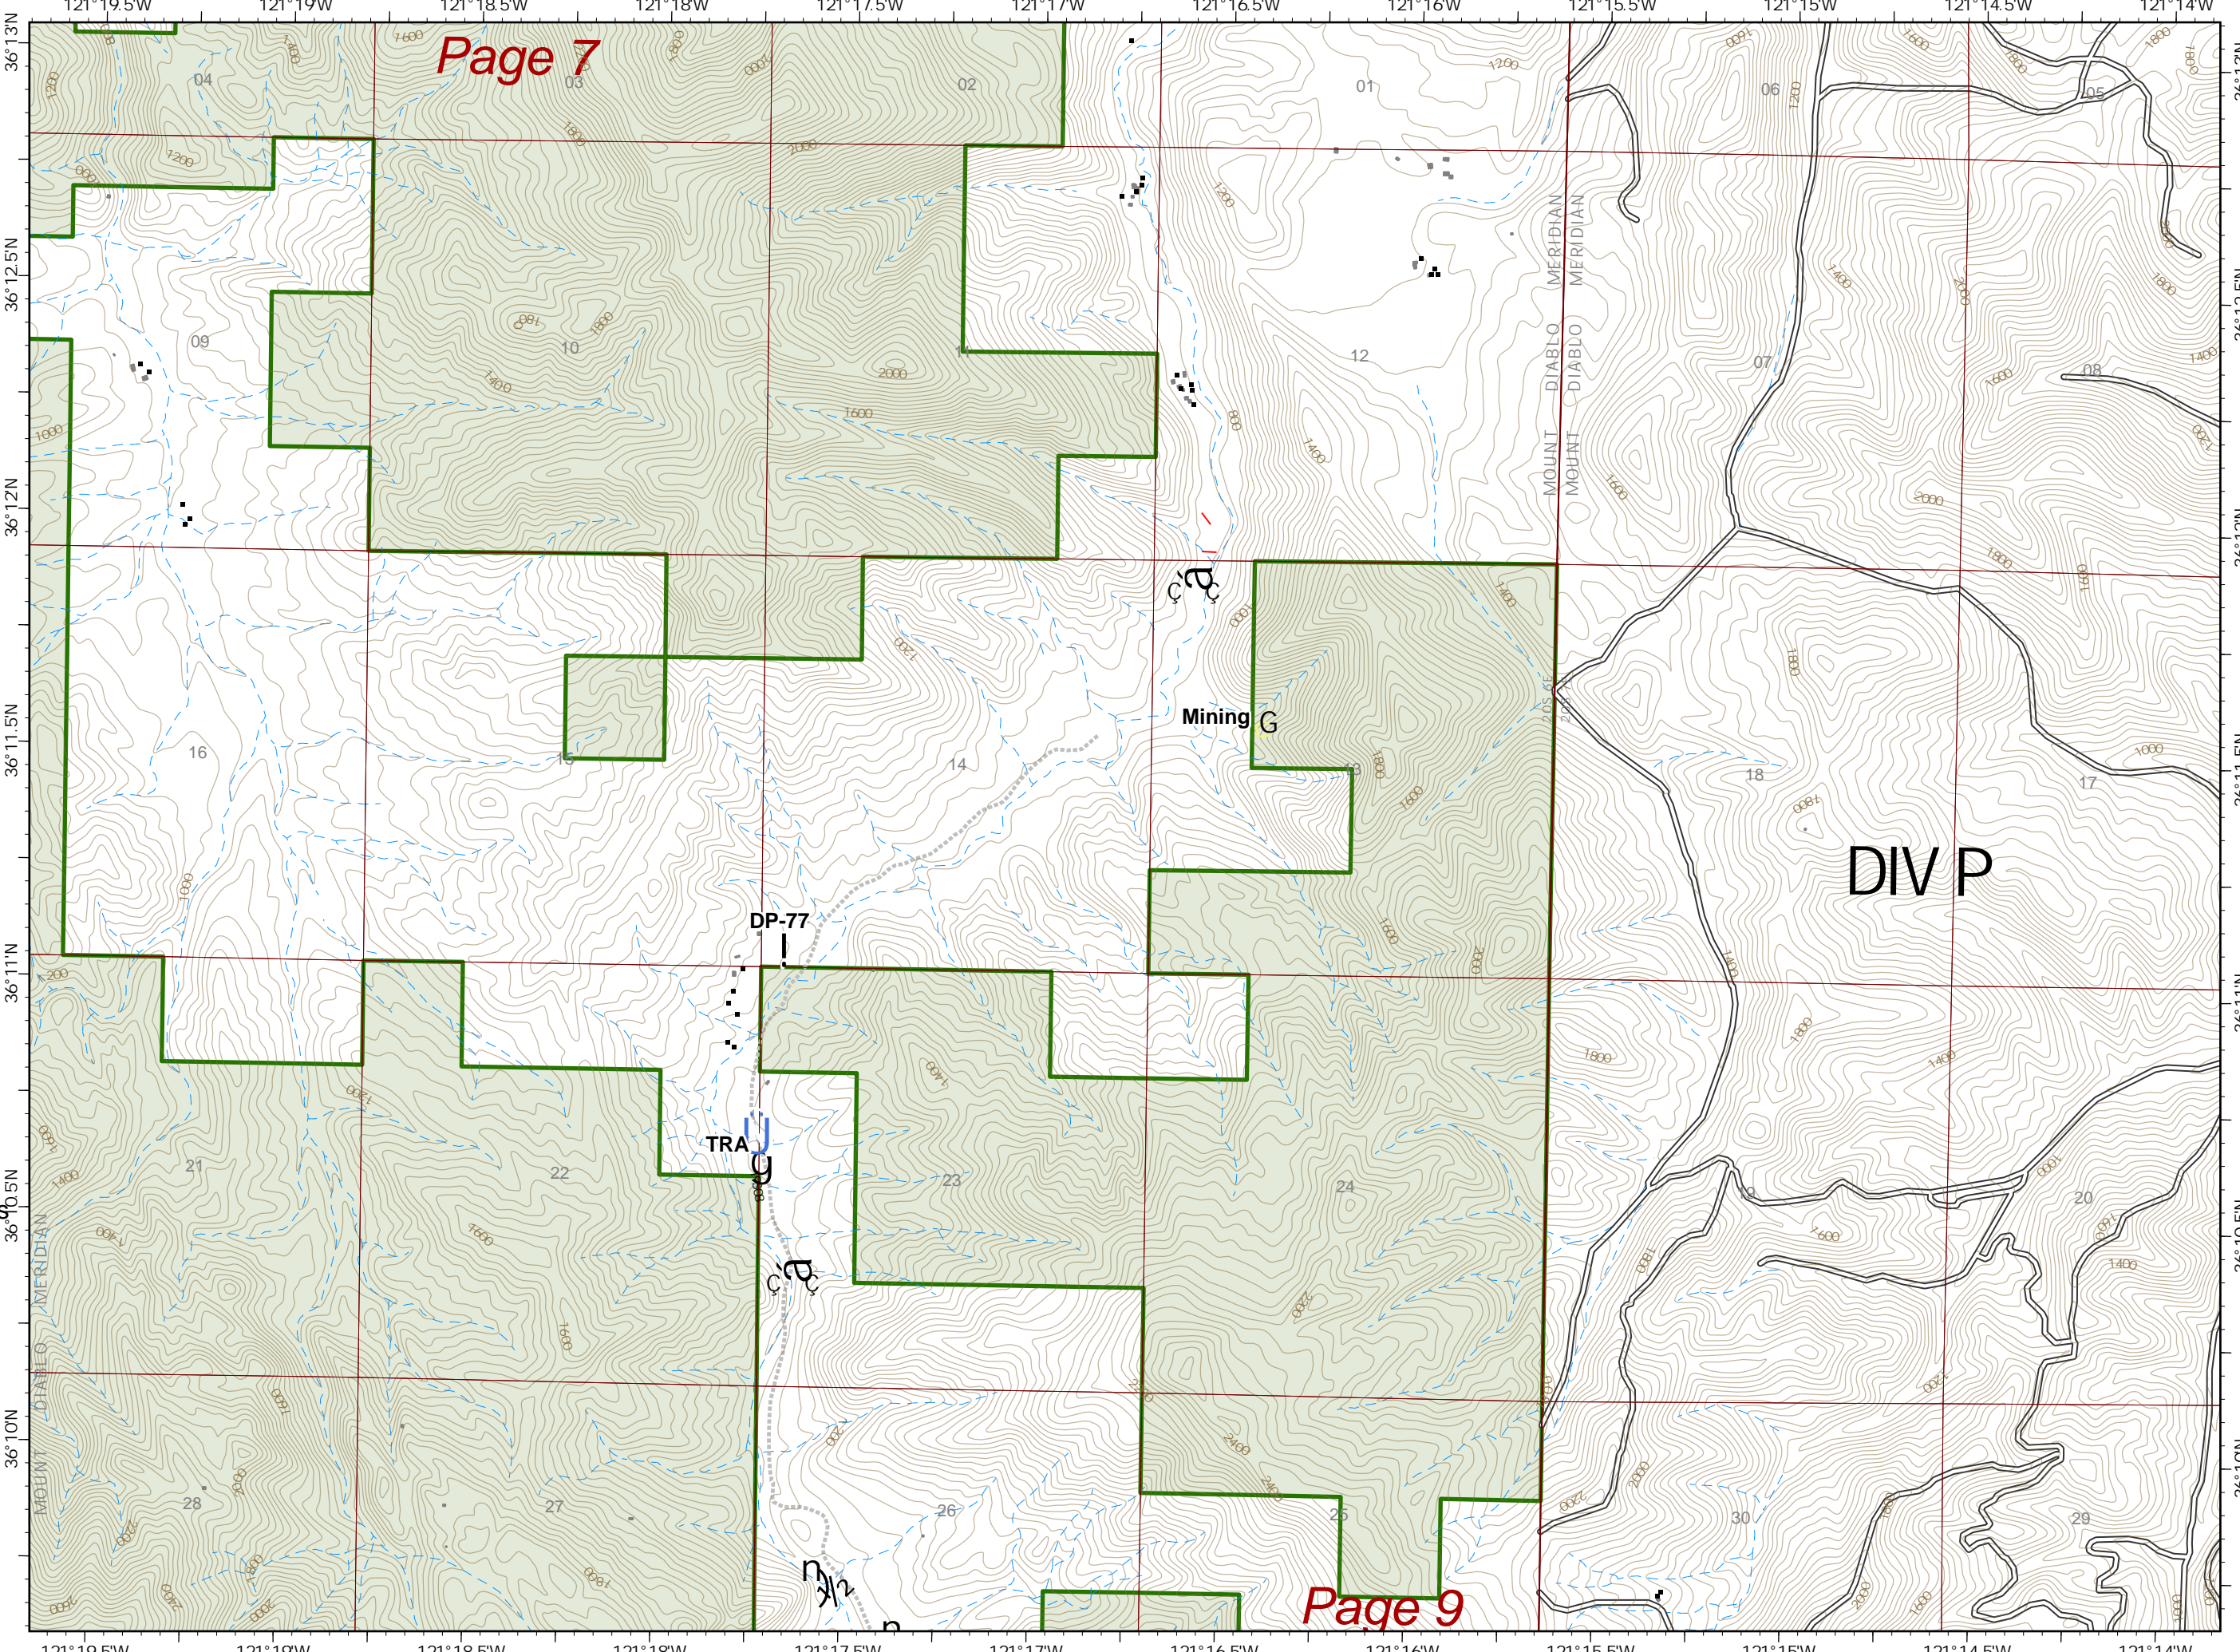

IAP
DIV P
Page 8 of 19
Dolan Fire
CA-LPF-002428
10/18/2020
124,924 acres

- ! Drop Point
- ca Gate
- G Hazard
- RR Road Repair
- U Staging Area
- n Value at Risk
- g Unknown
- Los Padres NF

EA IMT GISS
10/17/2020 2244
Acres from IR and field reports
North American 1983