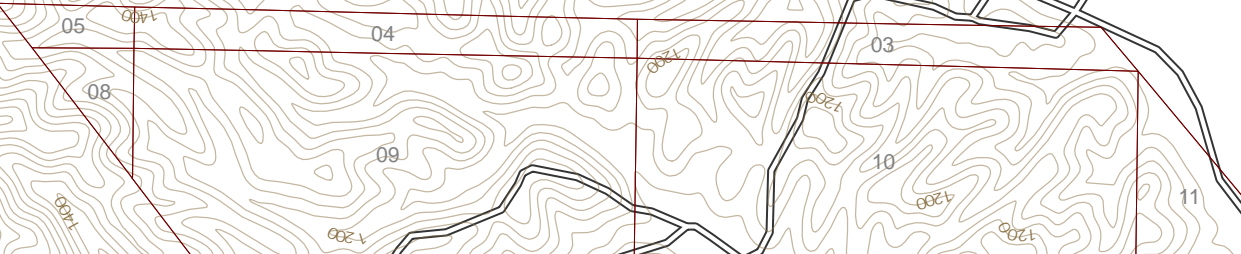

IAP
DIV S, W
Page 13 of 19
Dolan Fire
CA-LPF-002428
10/18/2020
124,924 acres

- ! Drop Point
- A Dip Site
- RSA Remote Sleeping Area
- G Hazard
- Helibase
- Helispot
- Incident Command Post
- Water Source
-) (Division Break
- Contained Line
- Fort Hunter Liggett

EA IMT GISS
10/17/2020 2245
Acres from IR and field reports
North American 1983

Page 12

Page 14

DIV S

DIV W

Tusi Helibase

Mining

Mission ICP

Primitive Campground Rd