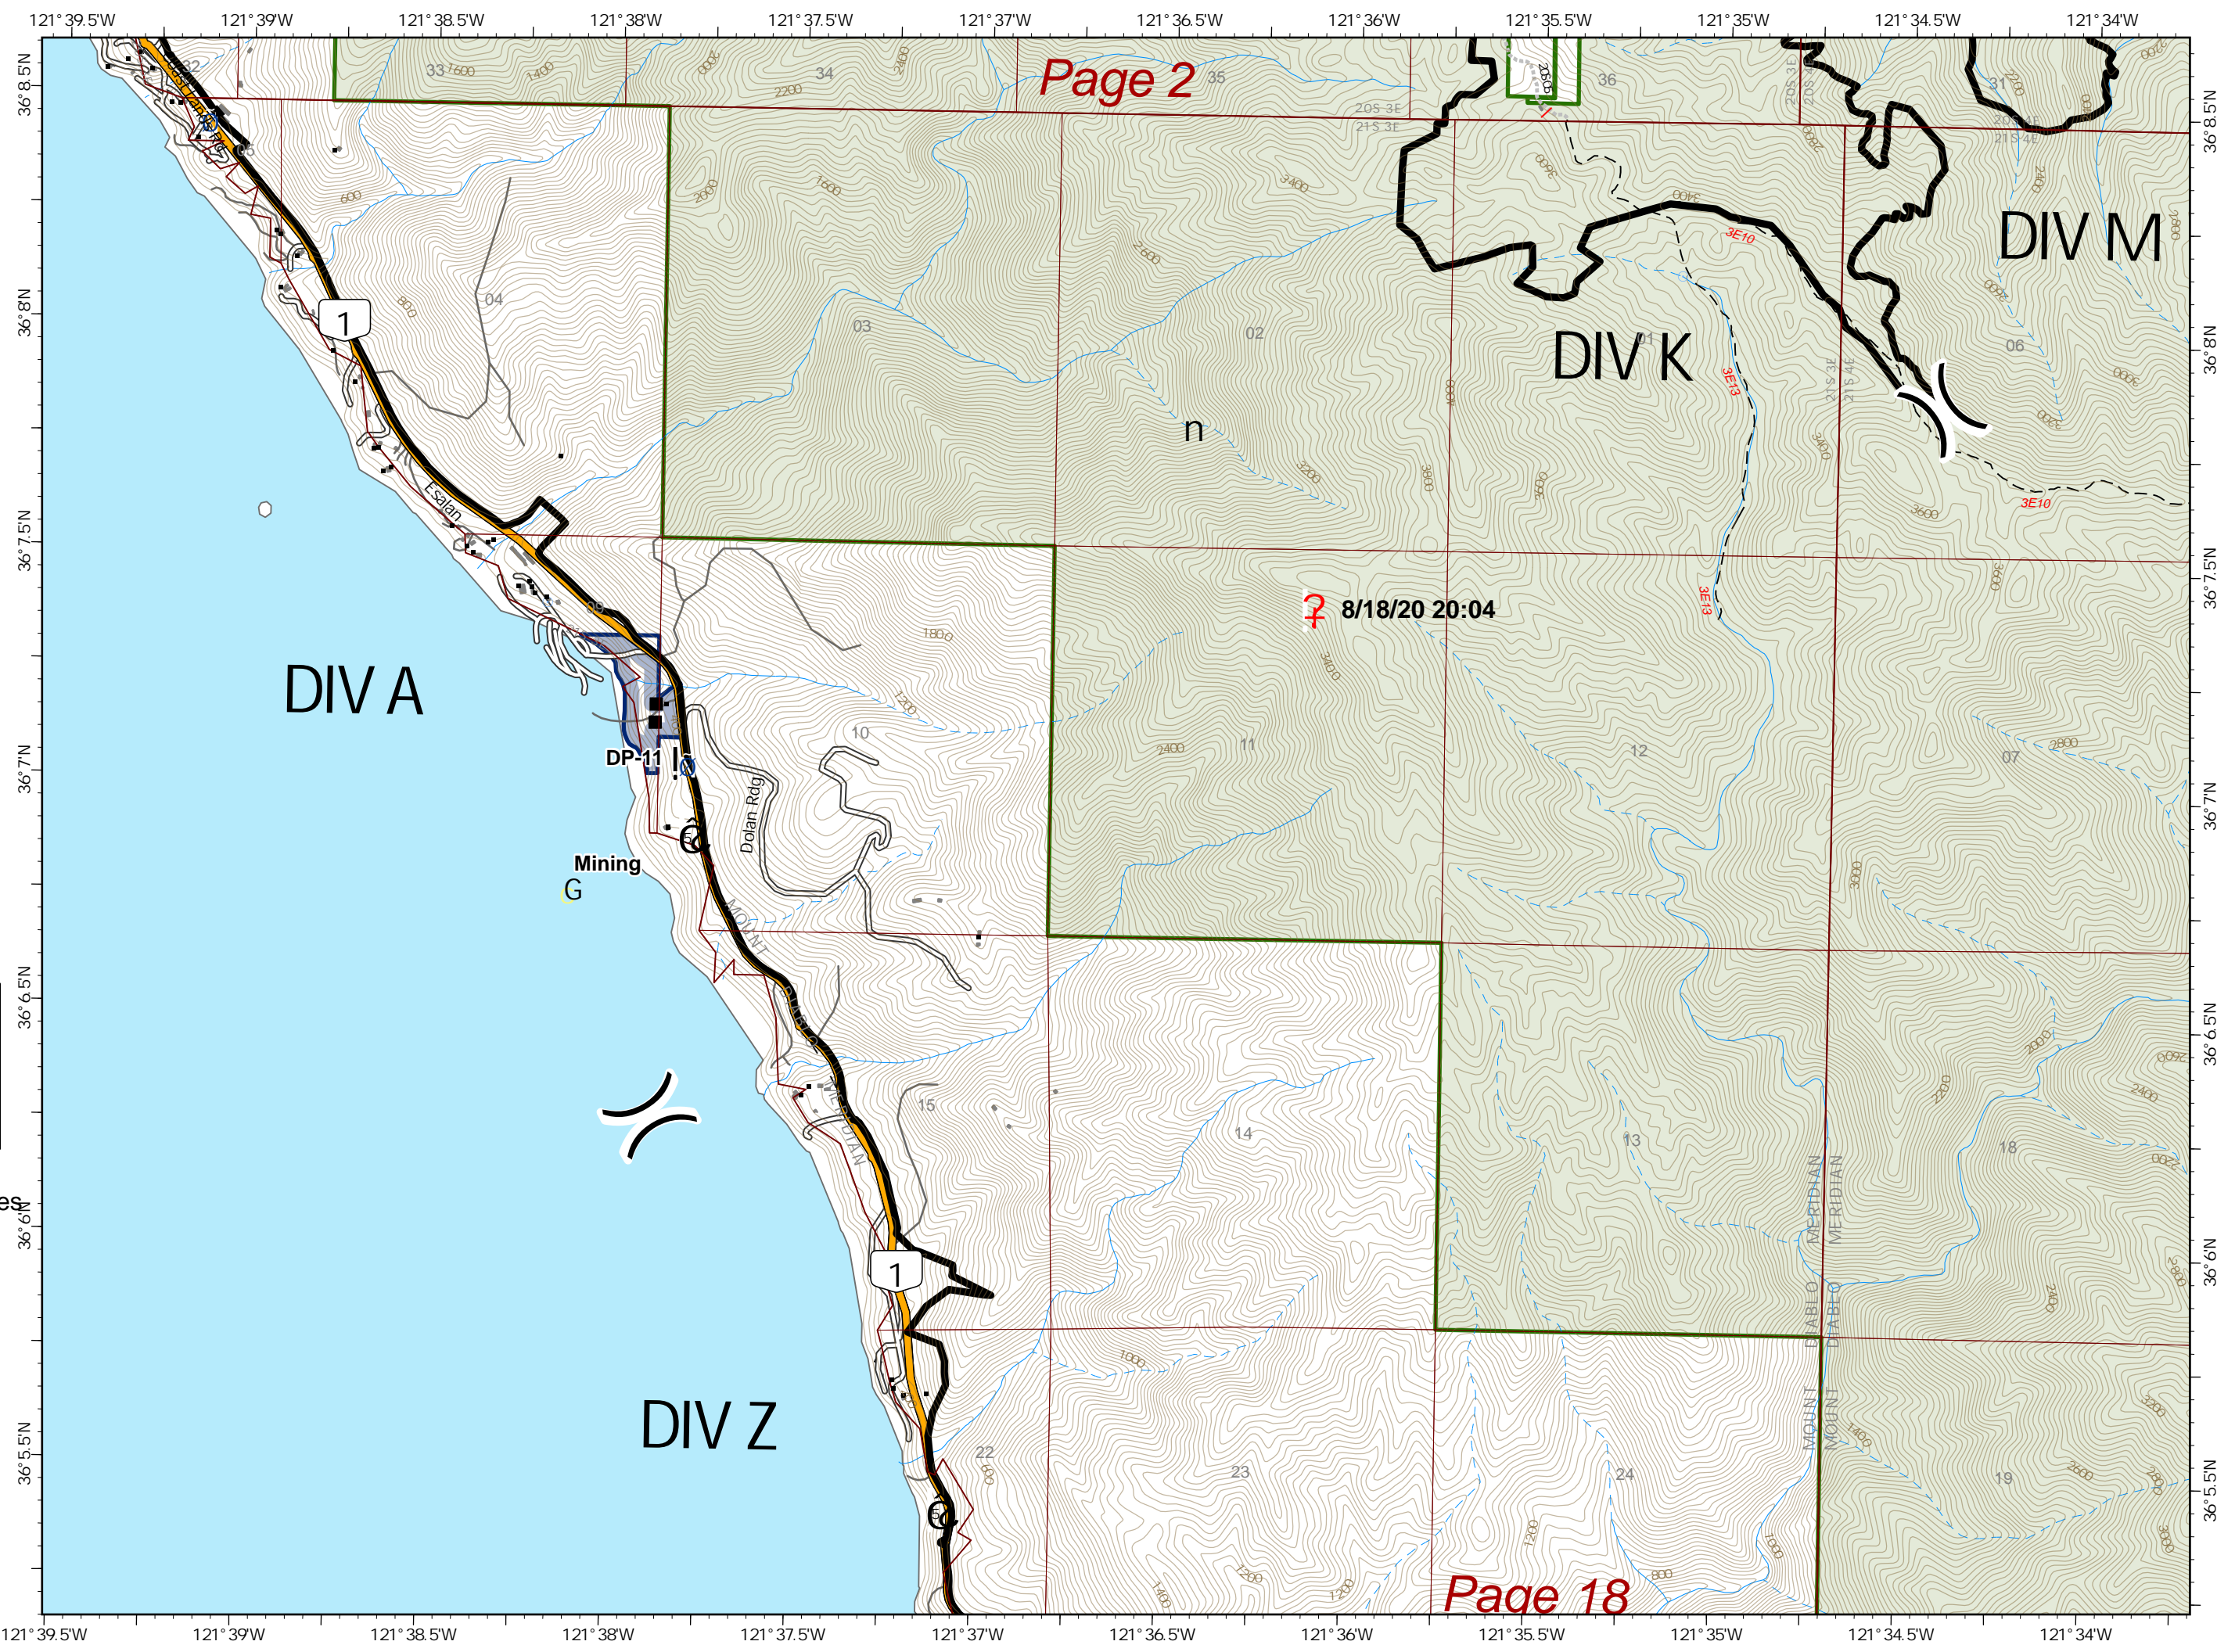

**IAP**  
 DIV Z, A, K, M  
 Page 1 of 19  
 Dolan Fire  
 CA-LPF-002428  
 10/18/2020  
 124,924 acres

- ! Drop Point
- ♀ Fire Origin
- G Hazard
- Ⓜ Internet Access
- Ⓜ Water Source
- n Value at Risk
- ) ( Division Break
- Contained Line
- Sensitive Natural Resources
- Sensitive Historical Resources
- ▭ State Park
- ▭ Los Padres NF

0 1/4 1/2 Miles

EA IMT GISS  
 10/17/2020 2244  
 Acres from IR and field reports  
 North American 1983

**IAP**  
 DIV A, F, K  
 Page 2 of 19  
 Dolan Fire  
 CA-LPF-002428  
 10/18/2020  
 124,924 acres

- f Bridge
- ! Drop Point
- G Hazard
- â Helispot
- @ Internet Access
- R Resource Location
- ⌘ Road Repair
- \$ Safety Zone
- U Staging Area
- ⊕ Water Source
- n Value at Risk
- ) ( Division Break
- Contained Line
- Sensitive Natural Resources
- Sensitive Historical Resources
- State Park
- ▭ Los Padres NF