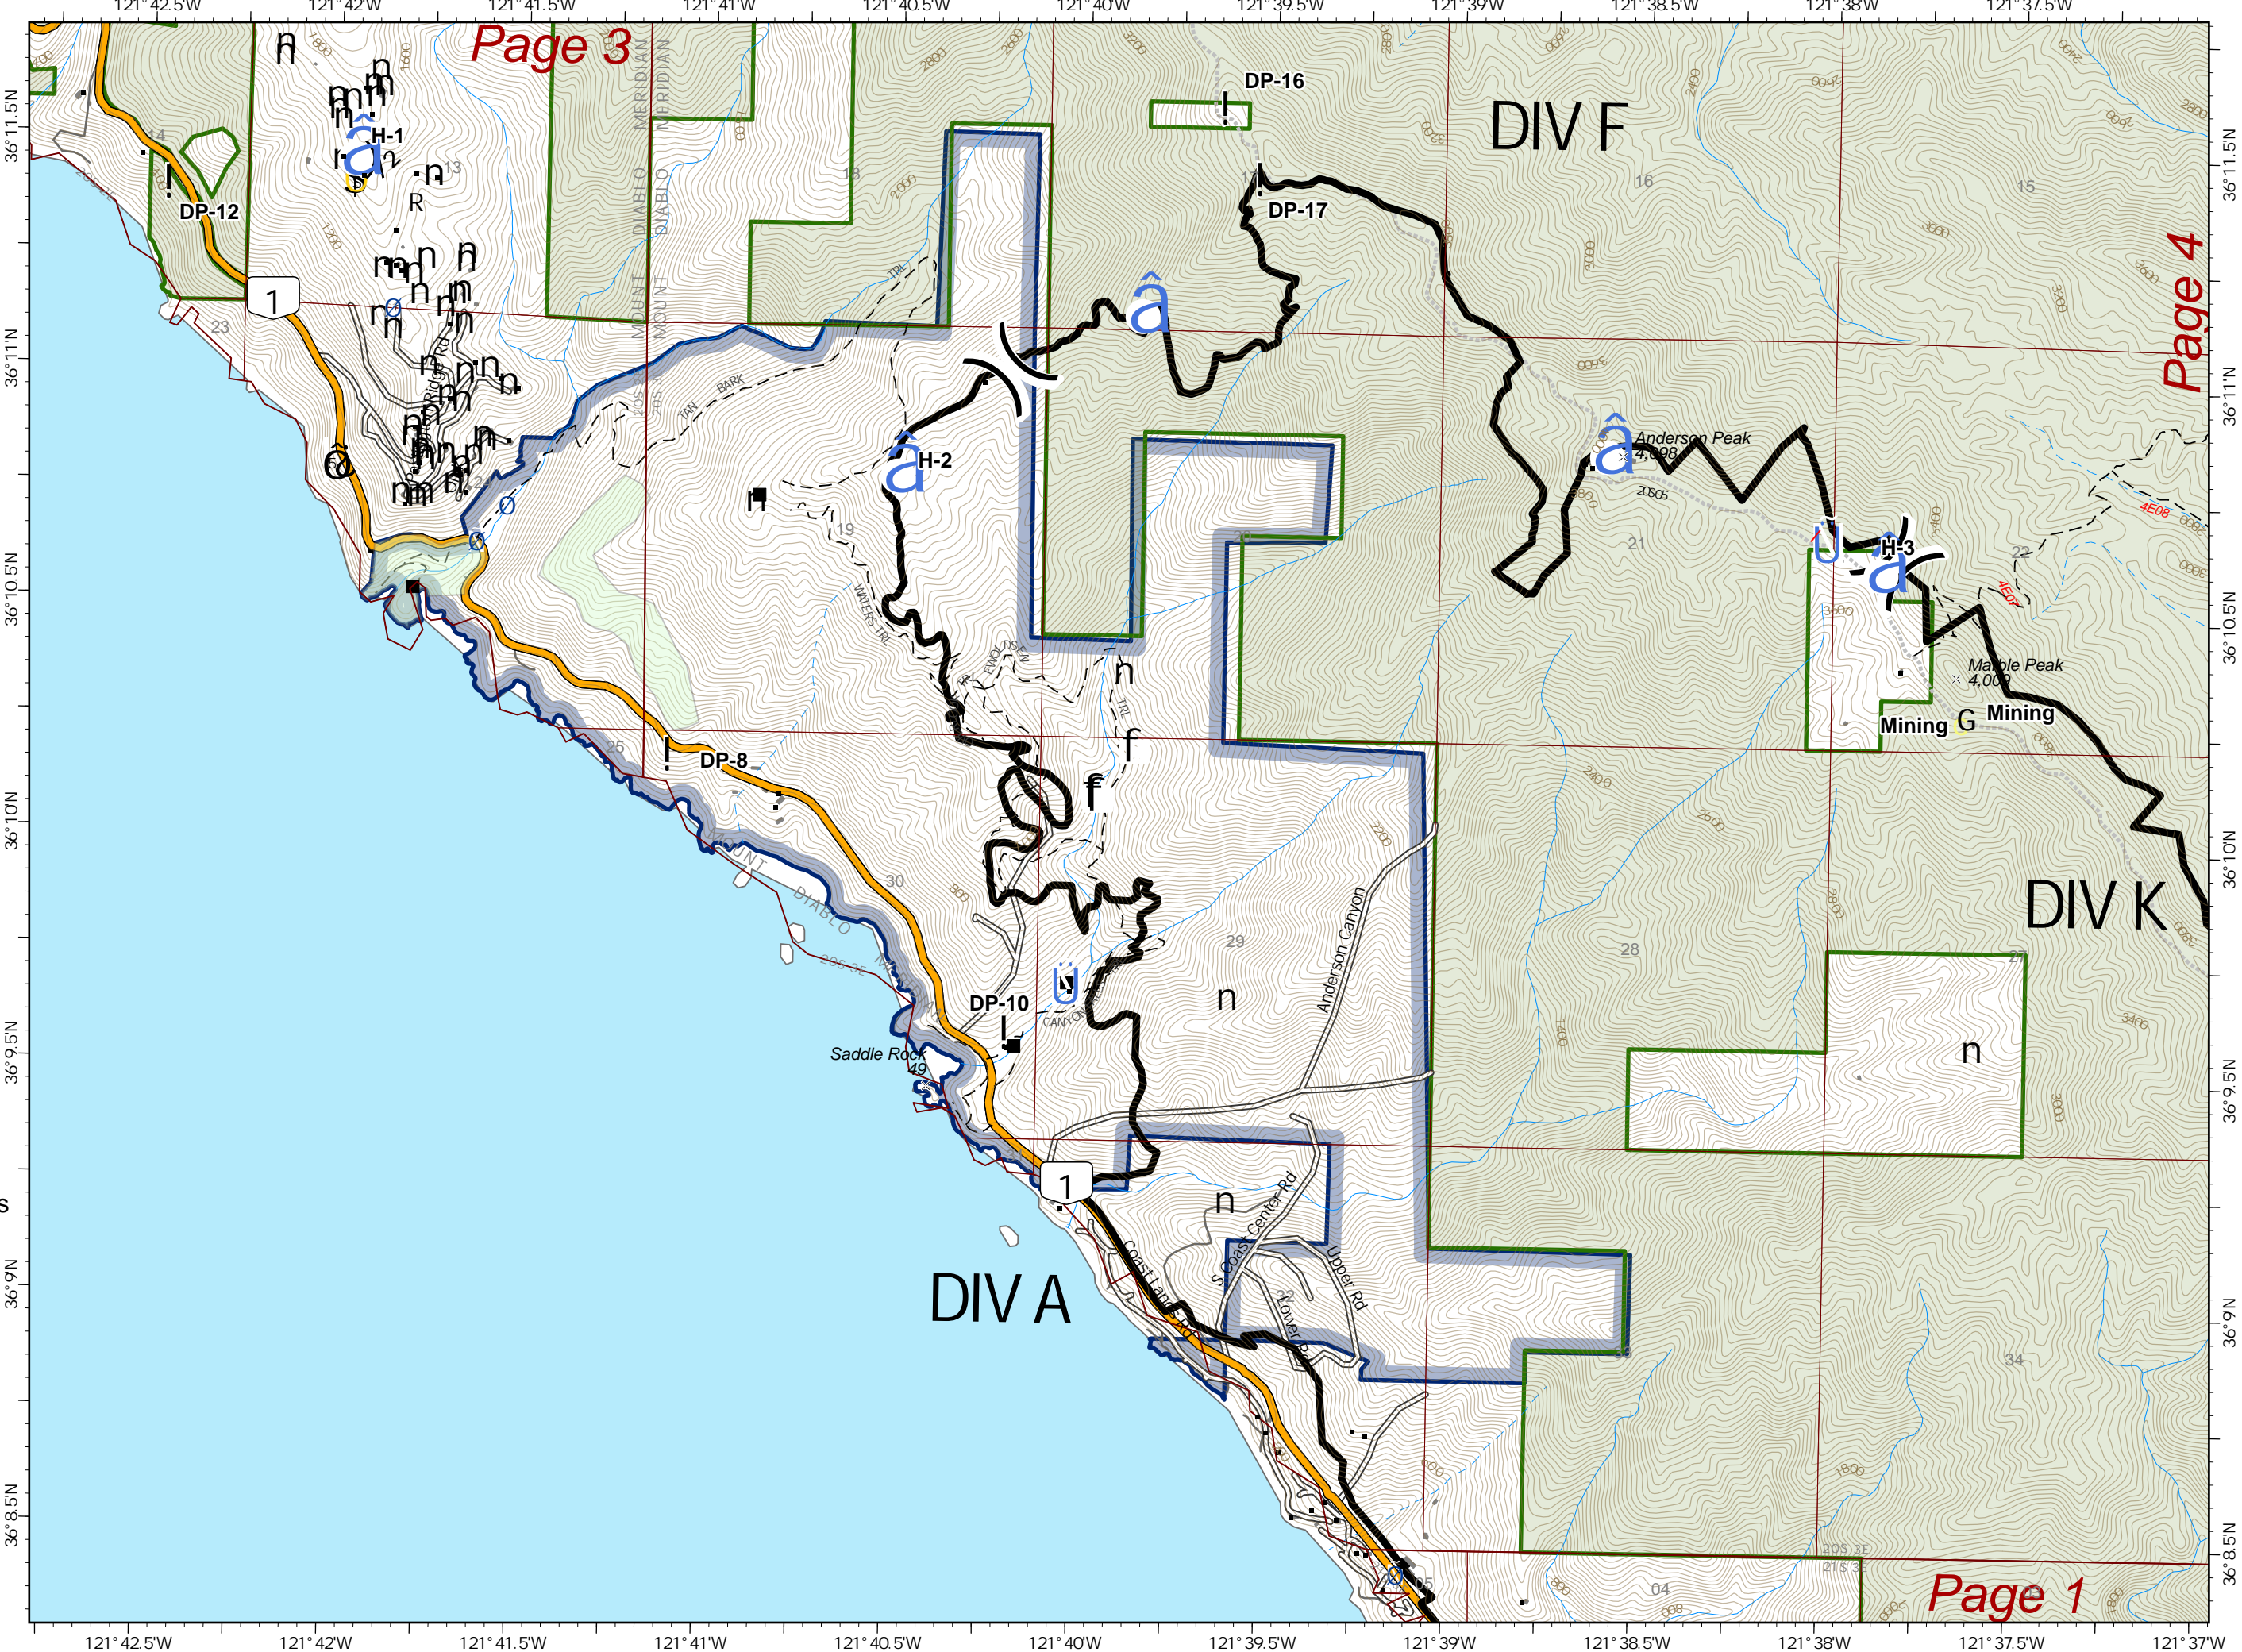

IAP
DIV A, F, K
Page 2 of 19
Dolan Fire
CA-LPF-002428
10/18/2020
124,924 acres

- f Bridge
- ! Drop Point
- G Hazard
- â Helispot
- @ Internet Access
- R Resource Location
- ⌘ Road Repair
- $ Safety Zone
- U Staging Area
- ⊕ Water Source
- n Value at Risk
-) (Division Break
- Contained Line
- Sensitive Natural Resources
- Sensitive Historical Resources
- State Park
- ▭ Los Padres NF

EA IMT GISS
10/17/2020 2244
Acres from IR and field reports
North American 1983

Page 3

Page 4

Page 1