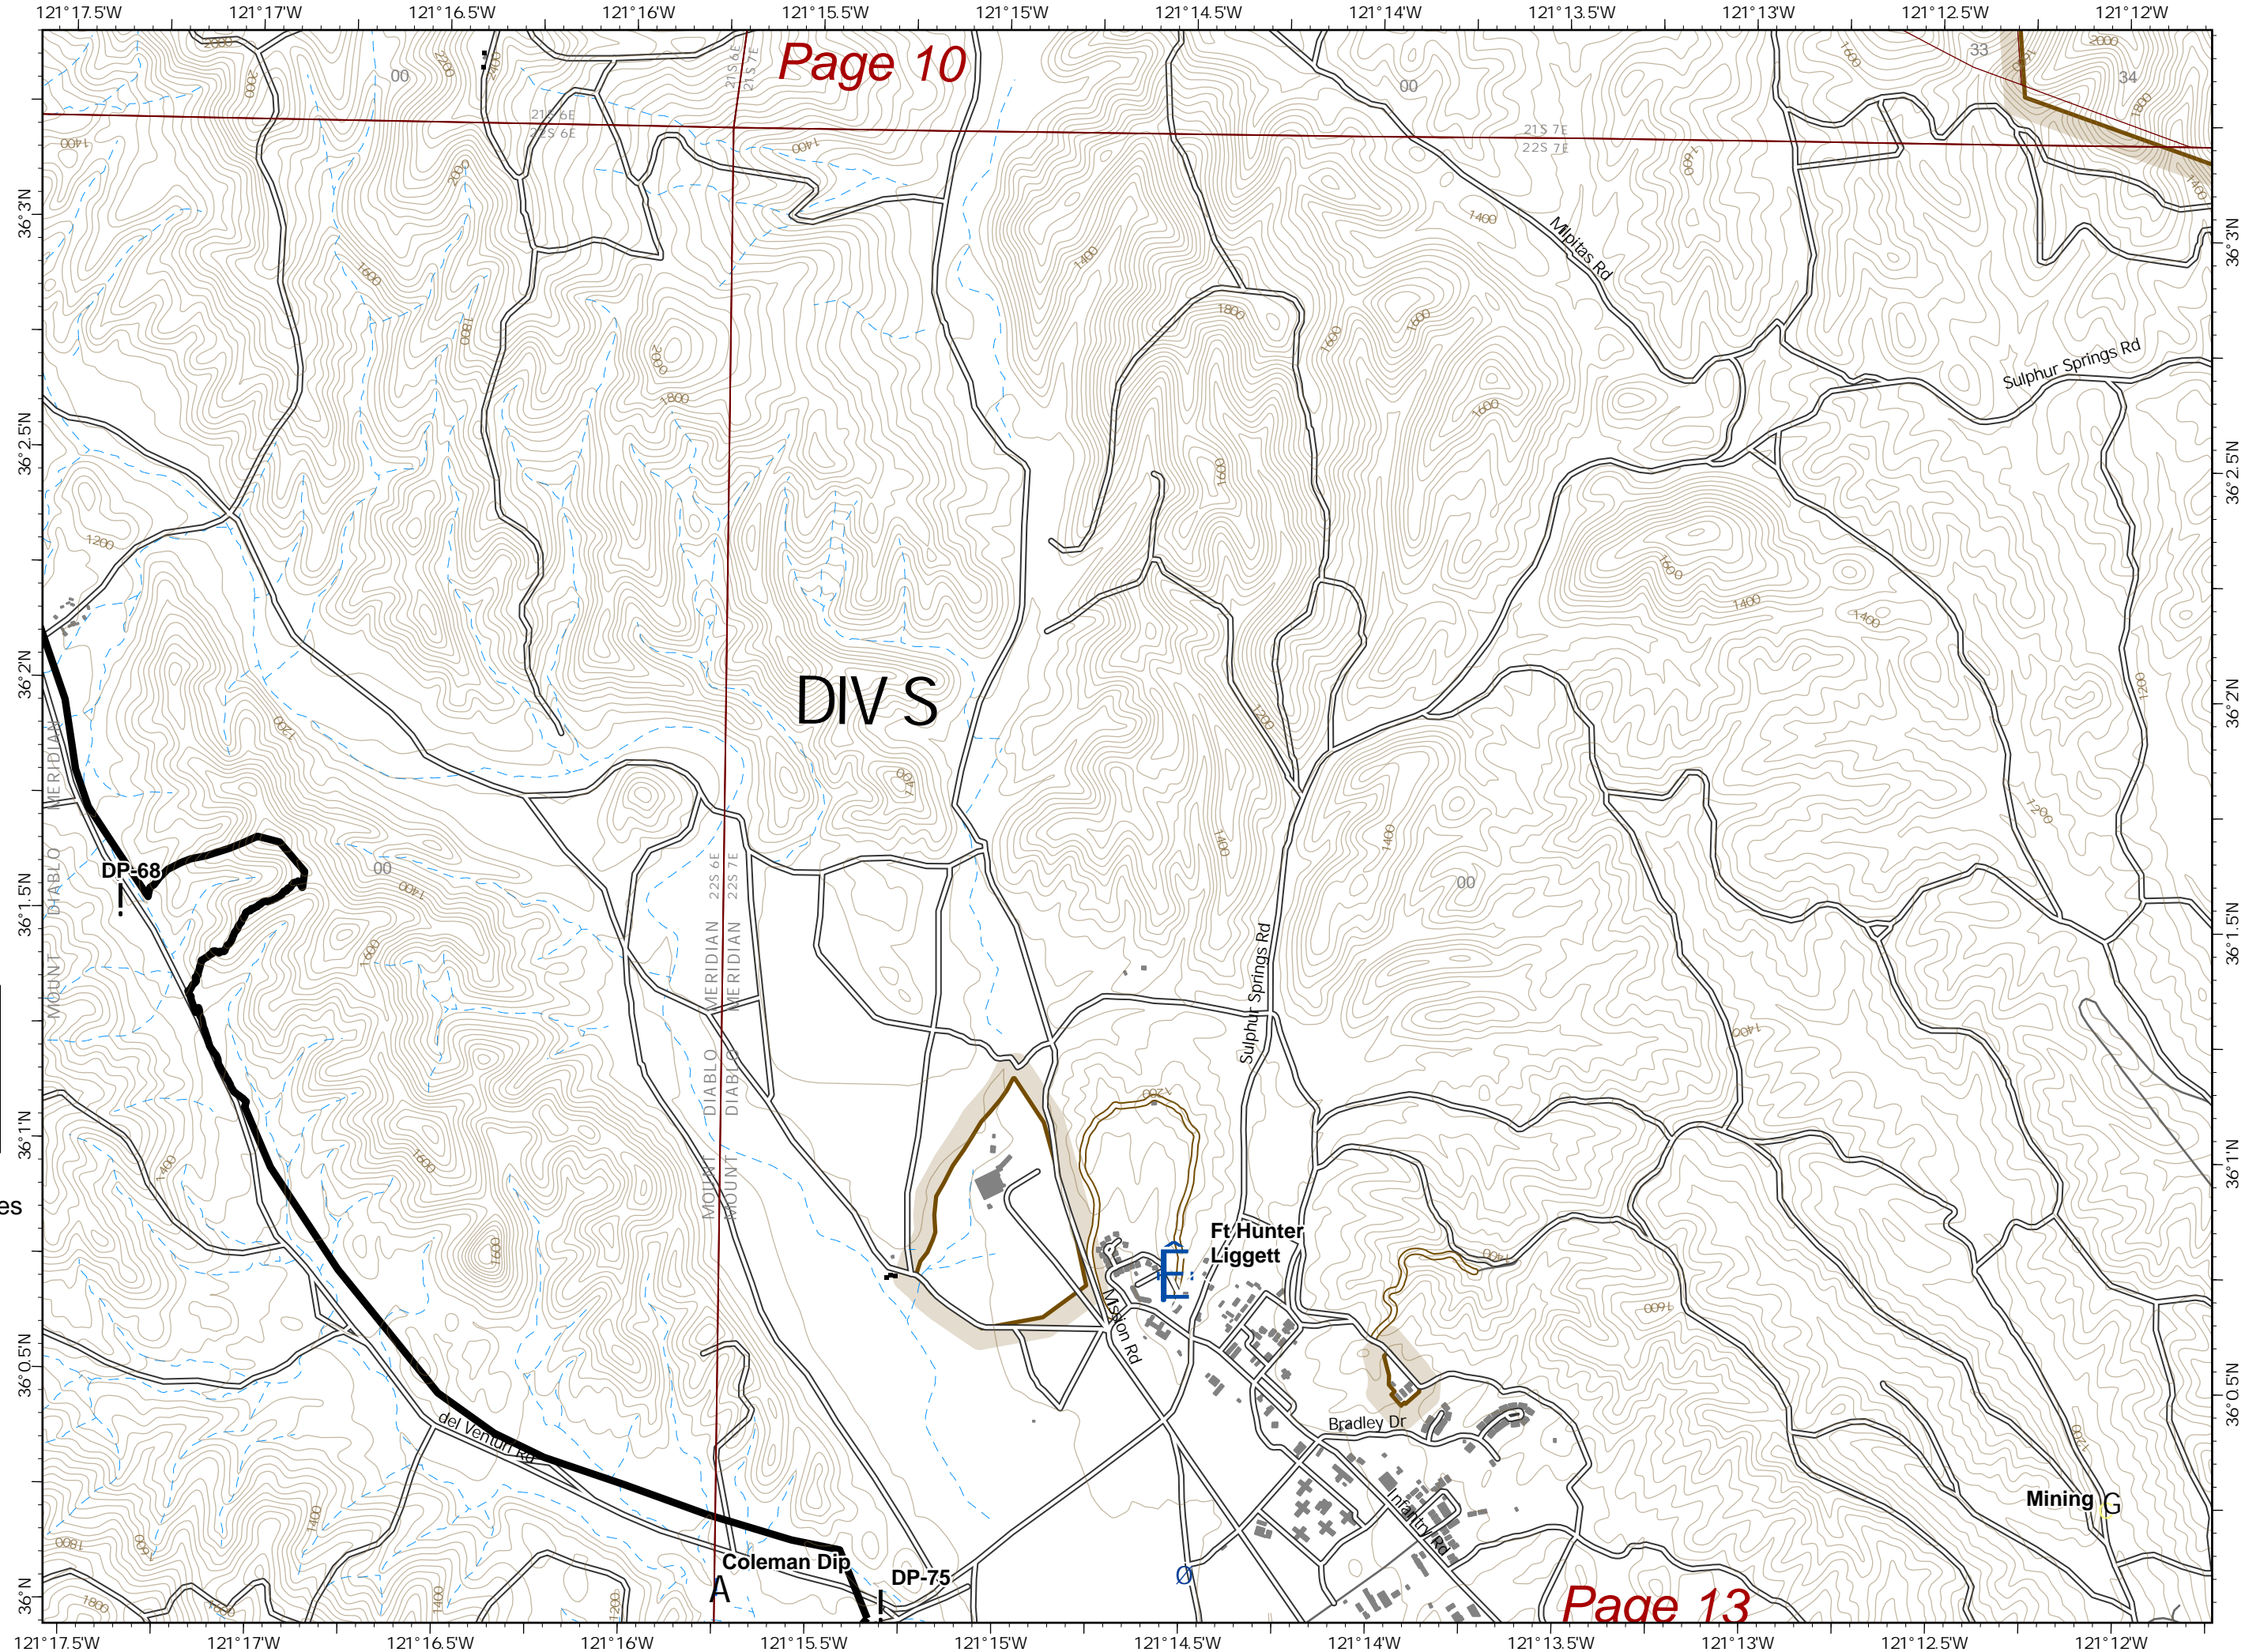

IAP
DIV S
Page 12 of 19
Dolan Fire
CA-LPF-002428
10/18/2020
124,924 acres

- ! Drop Point
- A Dip Site
- G Hazard
- E Mobile Weather Unit
- ⊕ Water Source
- ▬ Contained Line
- ▭ Fort Hunter Liggett

0 1/4 1/2 Miles

EA IMT GISS
10/17/2020 2245
Acres from IR and field reports
North American 1983

Page 10

Page 13