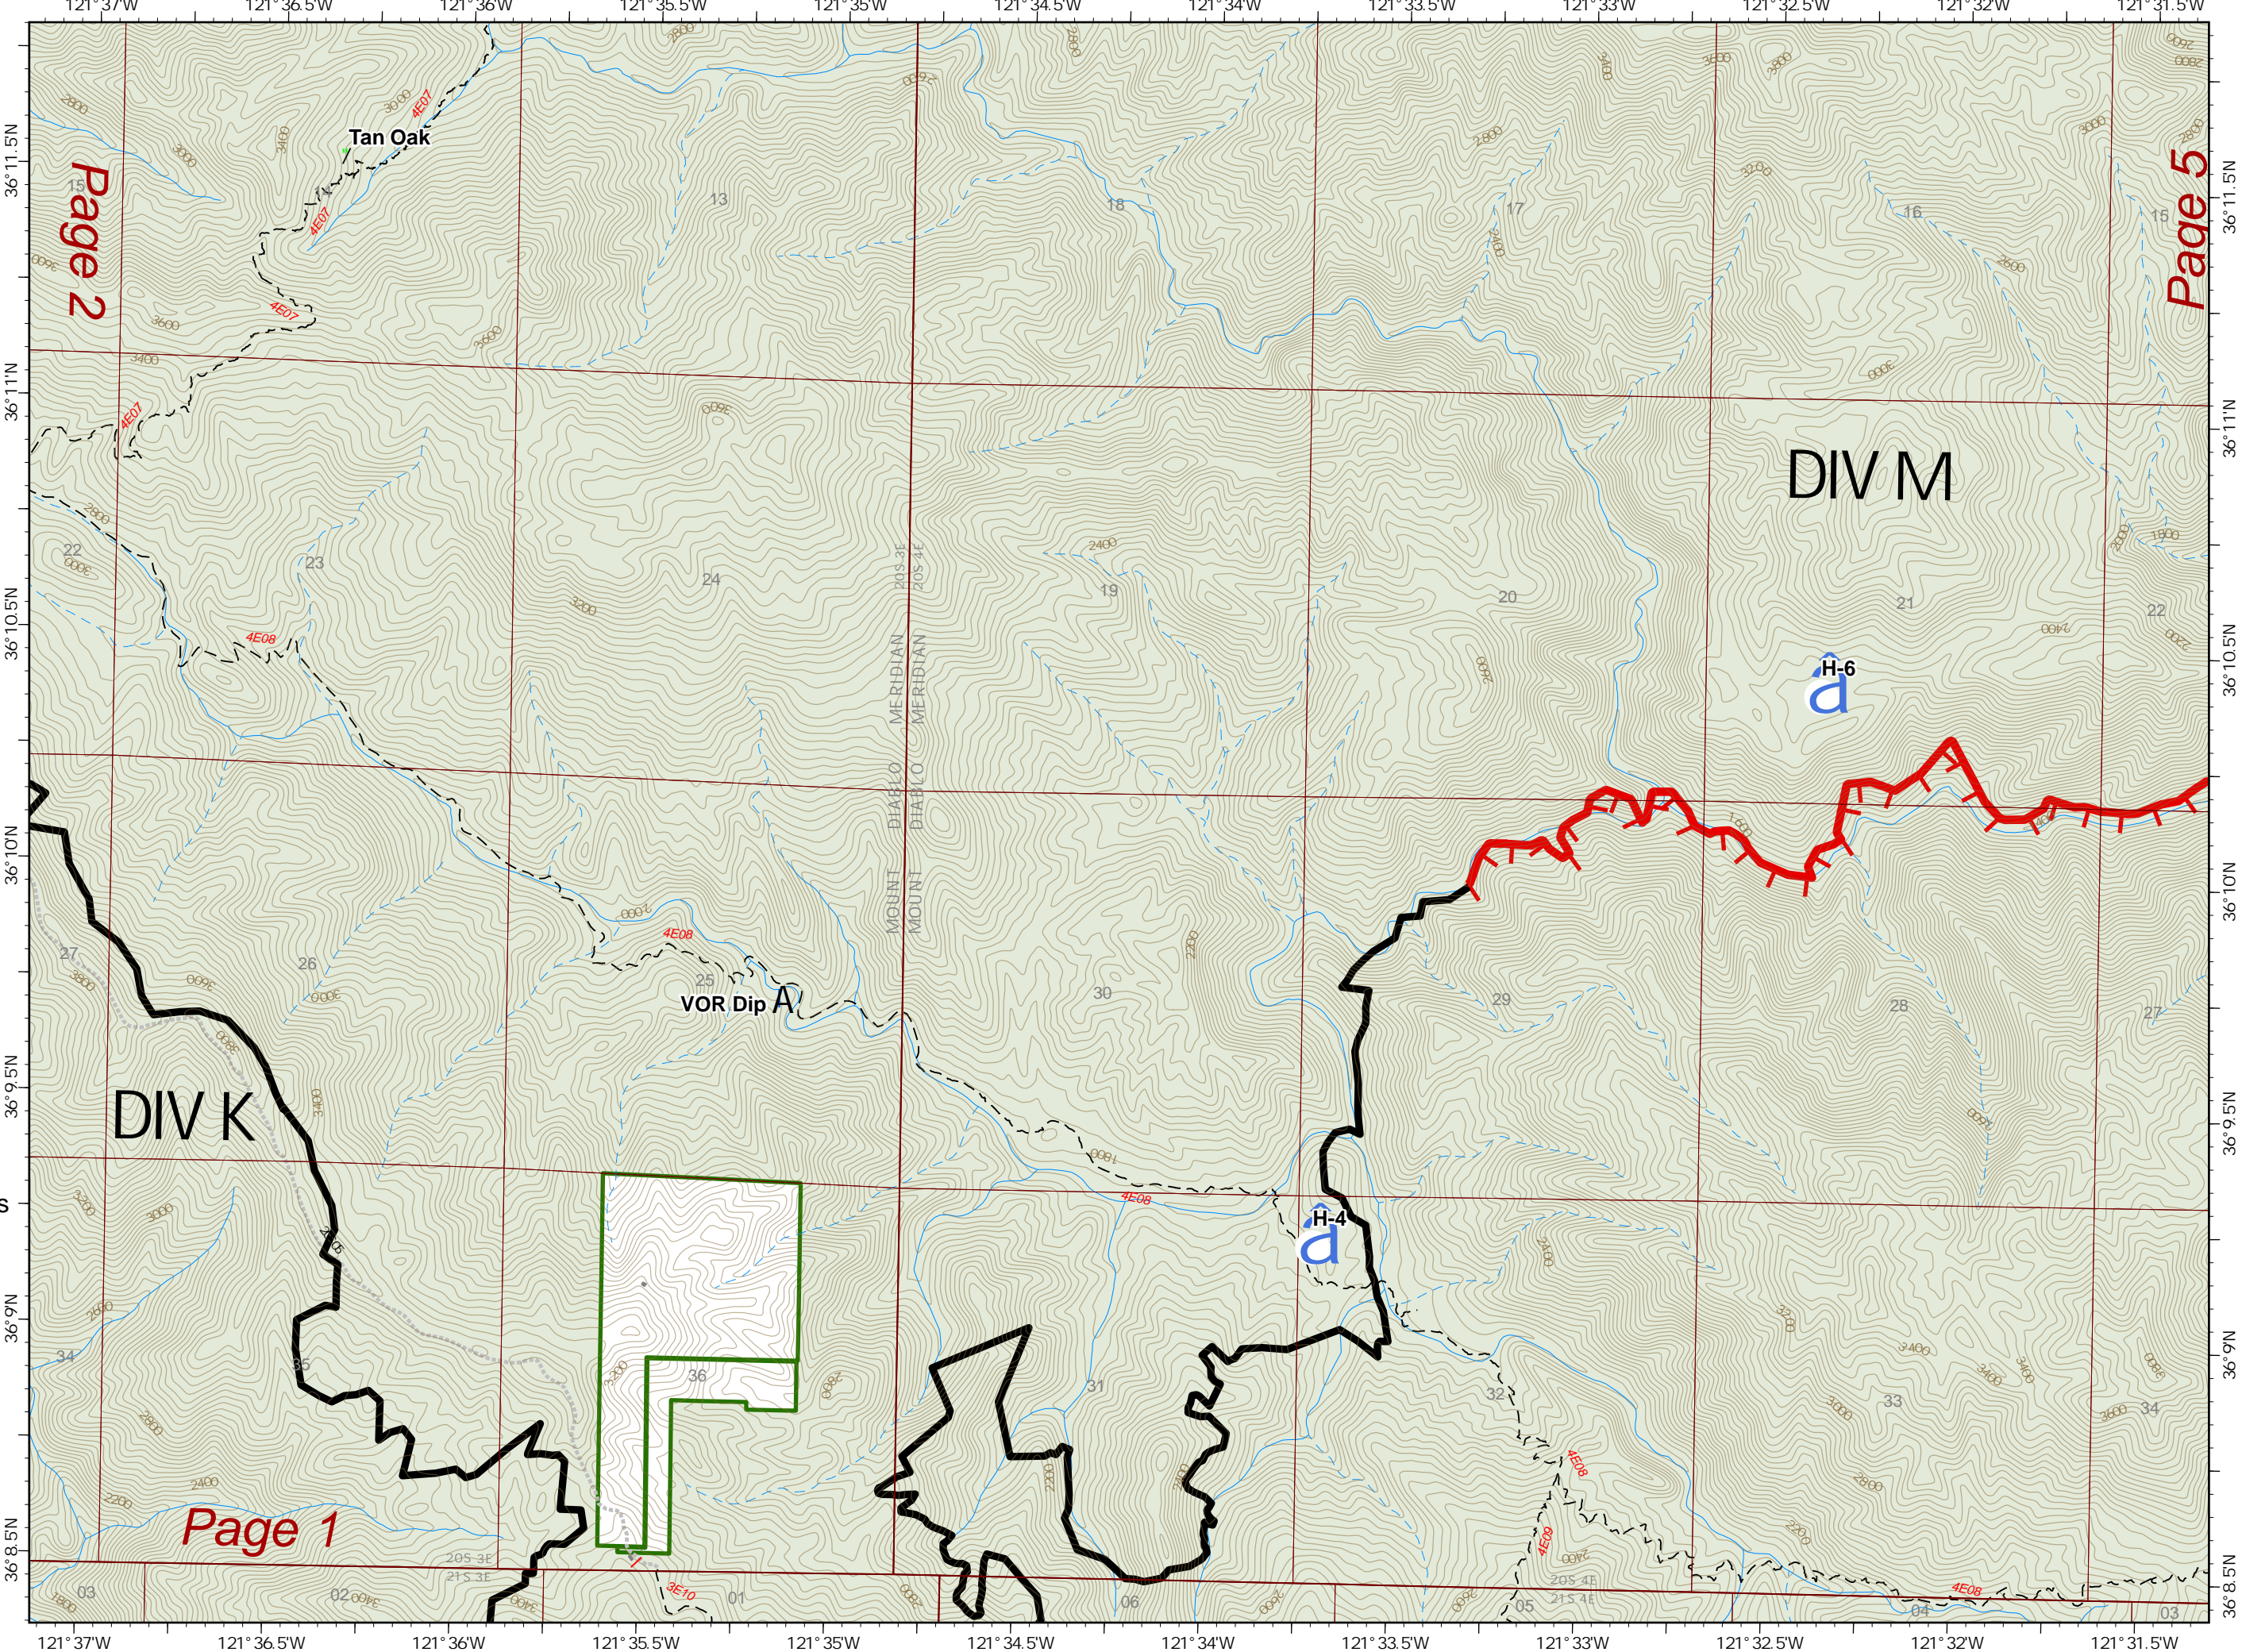

- ! Drop Point
- A Dip Site
- Gate
- Landmark
- Water Source
- n Value at Risk
- State Park
- Los Padres NF

EA IMT GISS  
 10/17/2020 2244  
 Acres from IR and field reports  
 North American 1983

Page 2

- A** Dip Site
- â** Helispot
- ∕** Landmark
- ┌** Uncontrolled Fire Edge
- ▬** Contained Line
- ▭** Los Padres NF

**IAP**  
 DIV M, O  
 Page 5 of 19  
 Dolan Fire  
 CA-LPF-002428  
 10/18/2020  
 124,924 acres