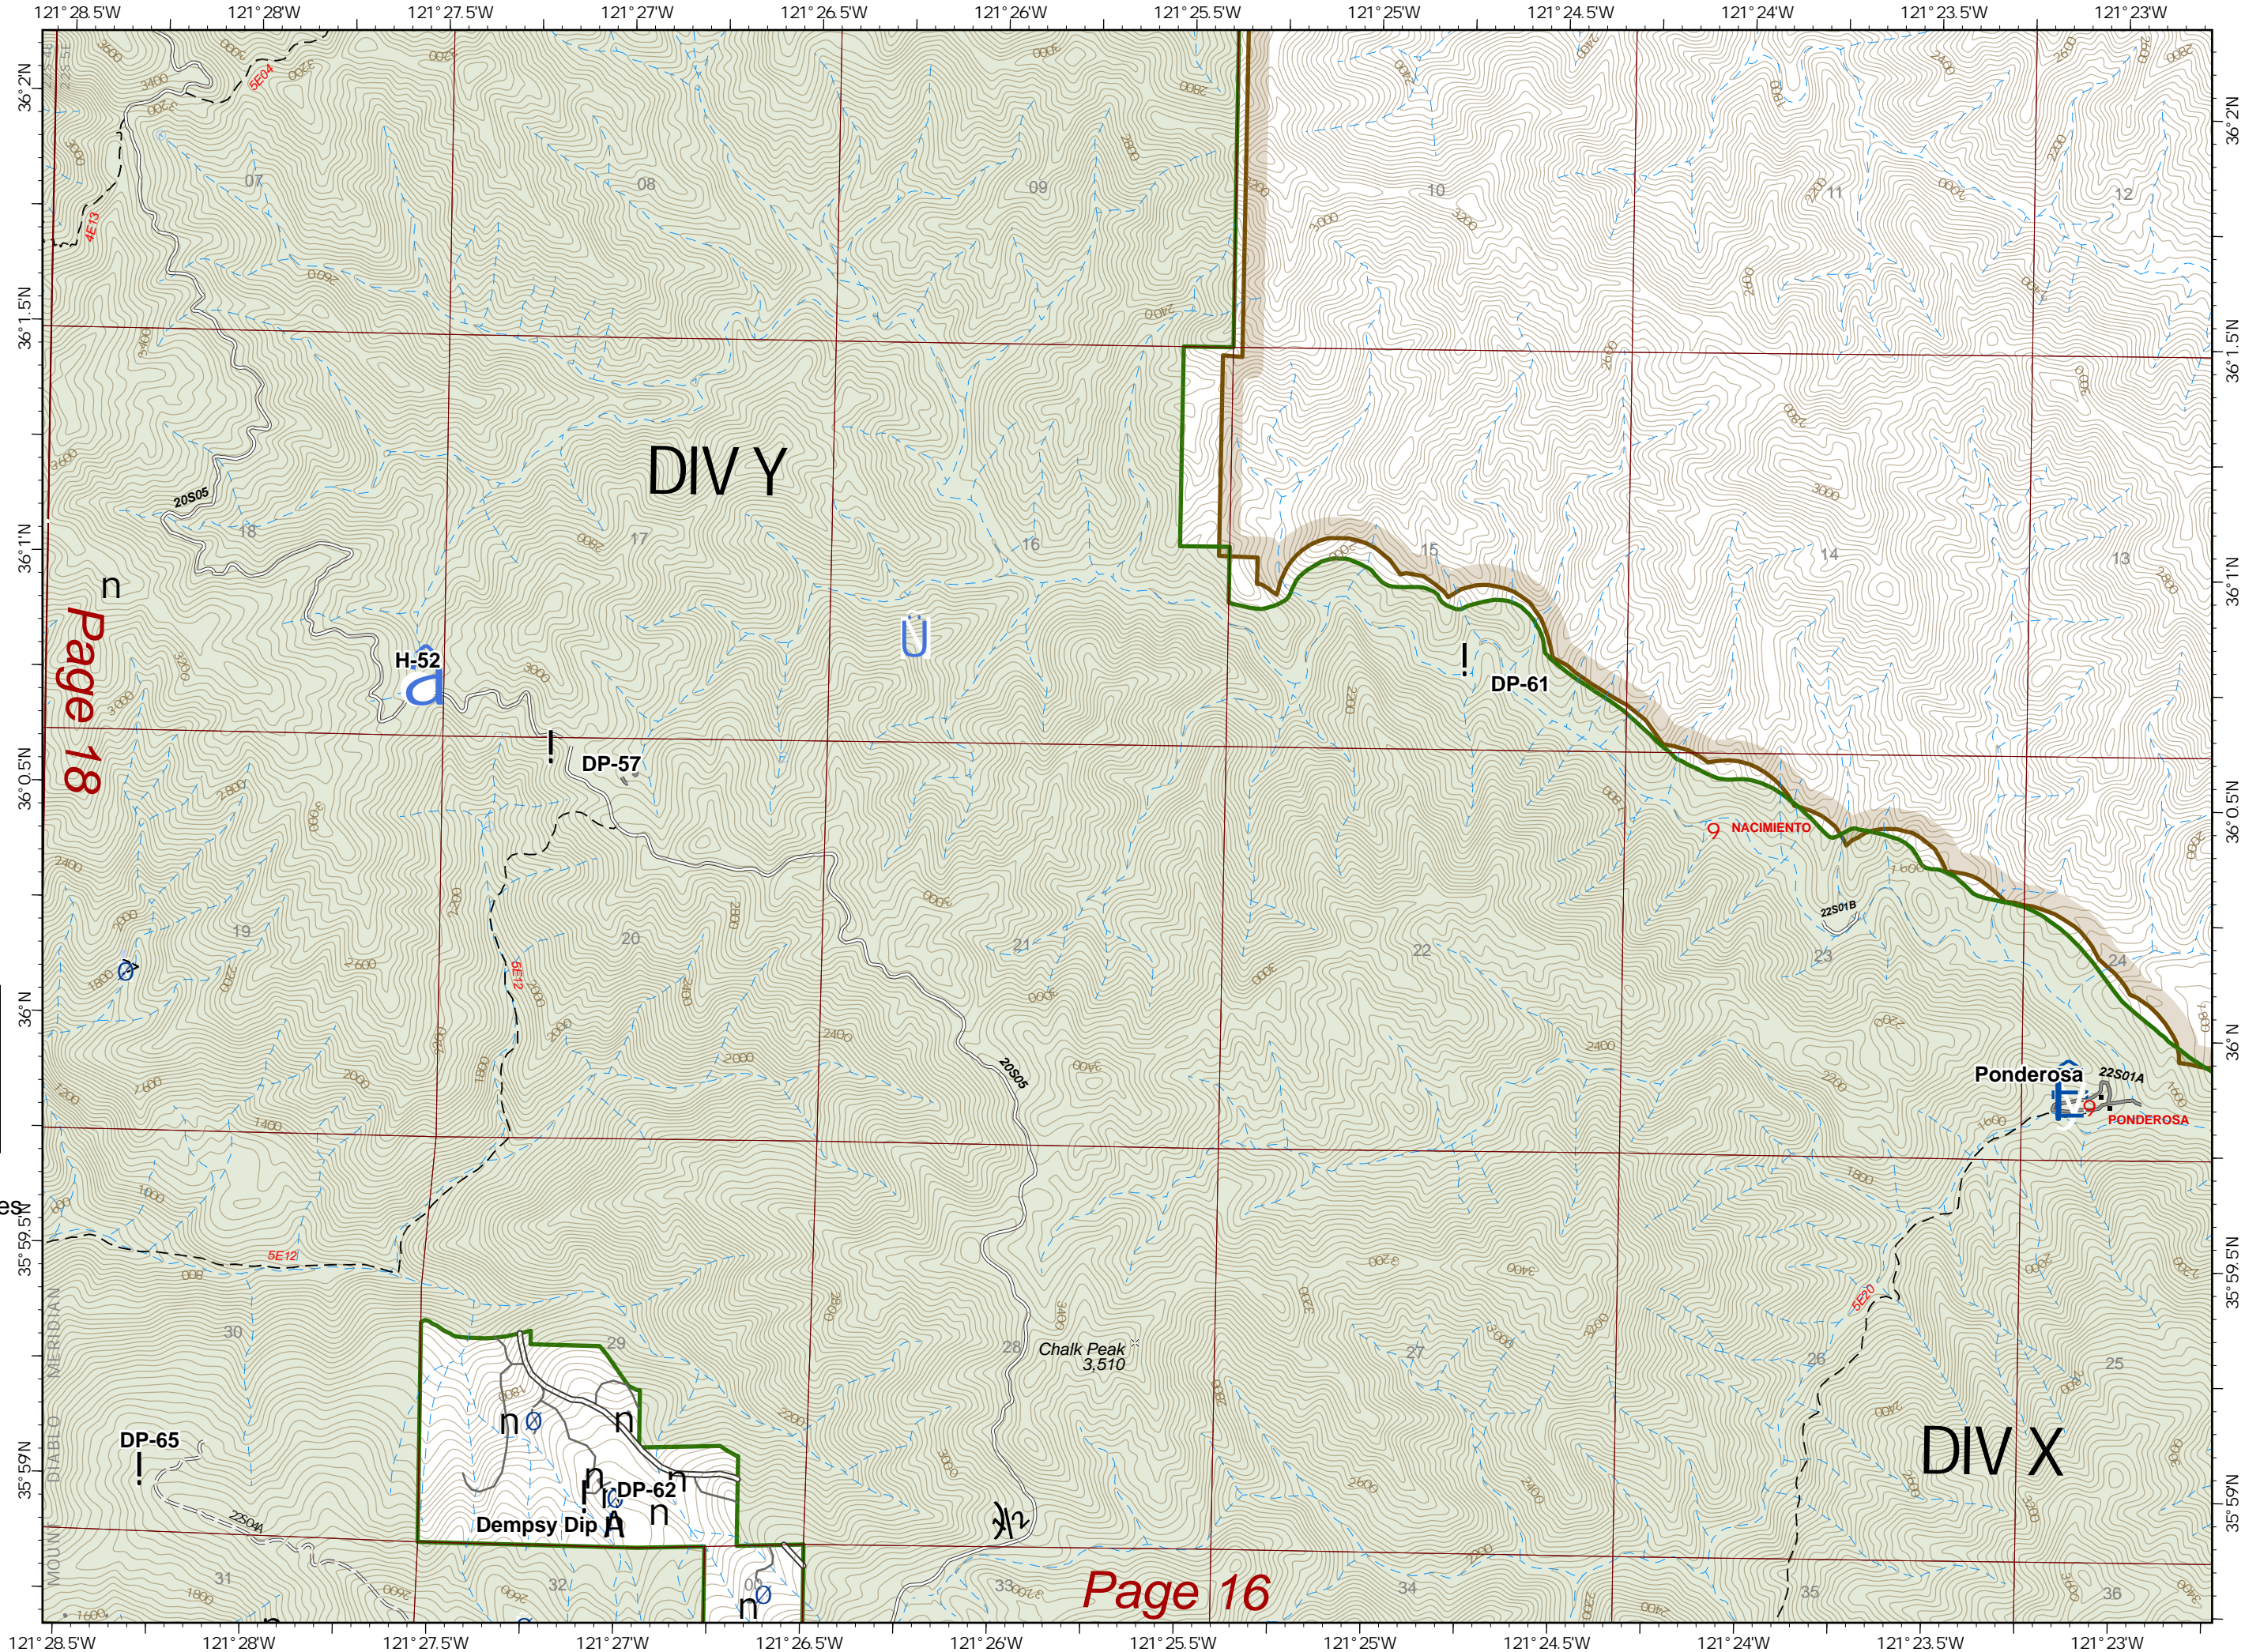

0 1/4 1/2 Miles

EA IMT GISS  
 10/17/2020 2245  
 Acres from IR and field reports  
 North American 1983

Page 17

Page 14

Page 15

- ! Drop Point
- A Dip Site
- â Helispot
- Ⓔ Mobile Weather Unit
- ⌘ Road Repair
- é Sling Site
- U Staging Area
- ⊙ Water Source
- > Water Development or Draft Site
- n Value at Risk
- ▭ Fort Hunter Liggett
- ▭ Los Padres NF