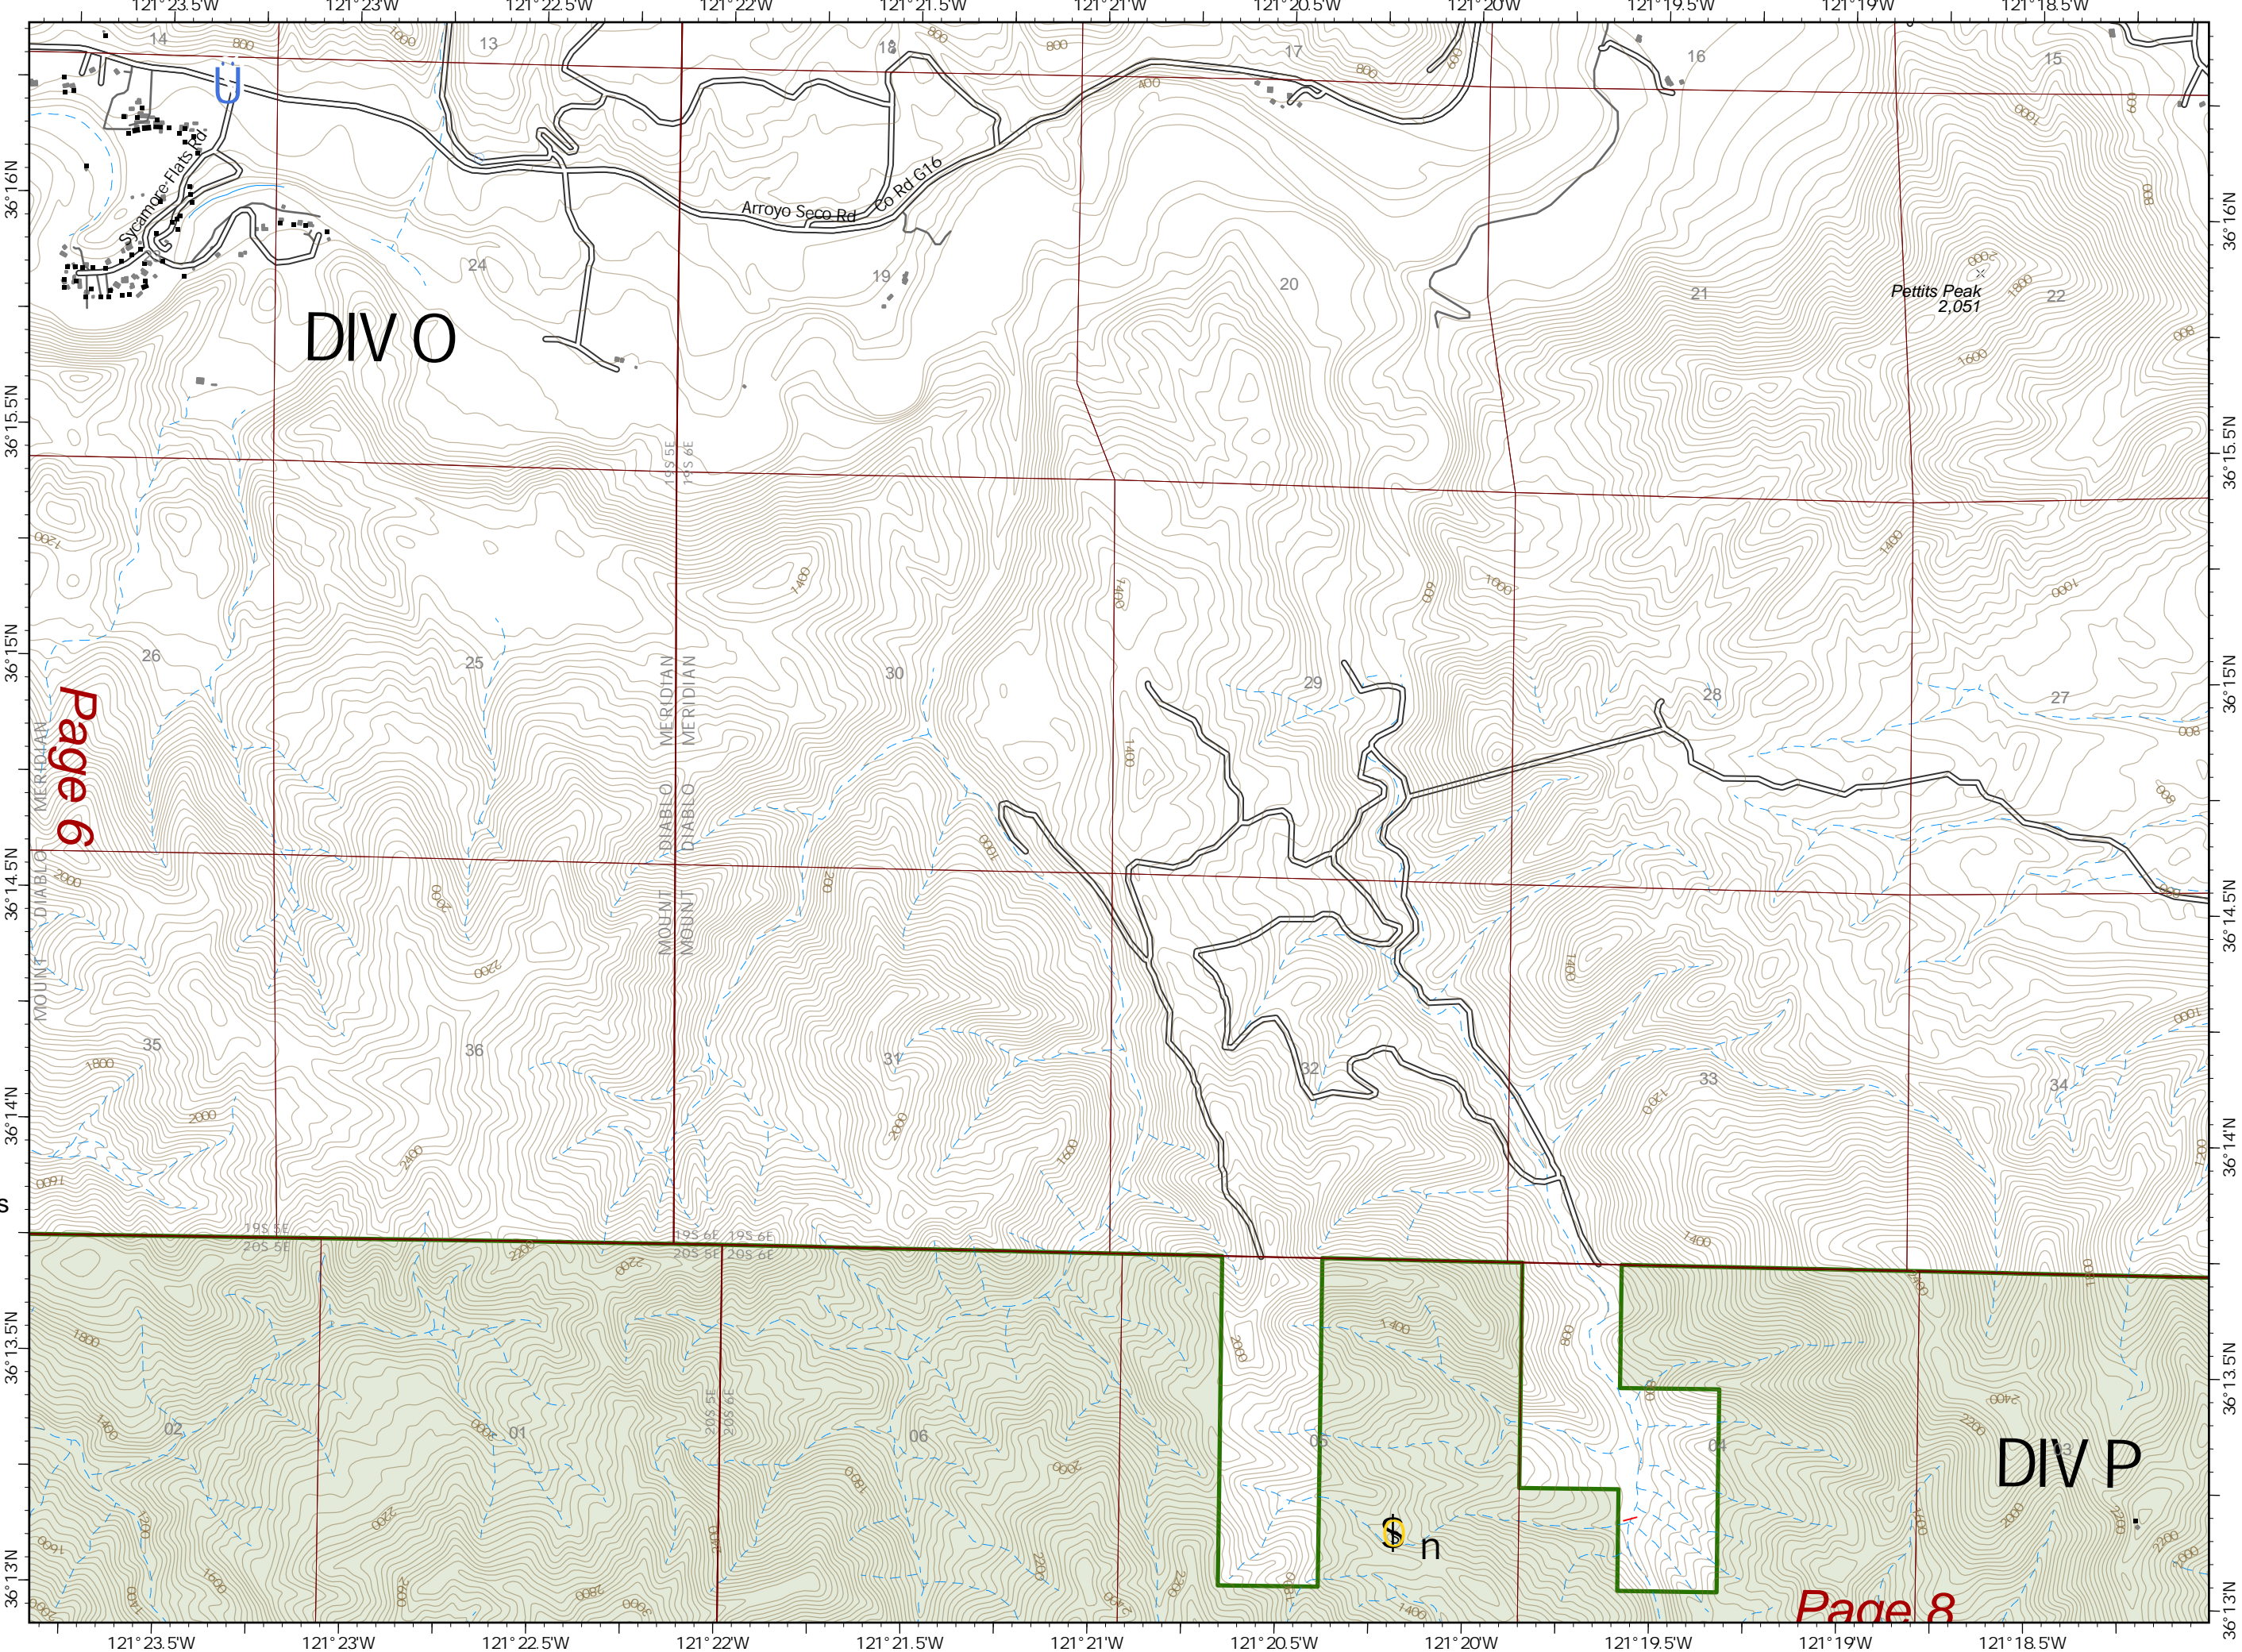

IAP
DIV O, P
Page 7 of 19
Dolan Fire
CA-LPF-002428
10/18/2020
124,924 acres

- Safety Zone
- Staging Area
- Value at Risk
- Los Padres NF

EA IMT GISS
10/17/2020 2244
Acres from IR and field reports
North American 1983

Page 6

Page 8