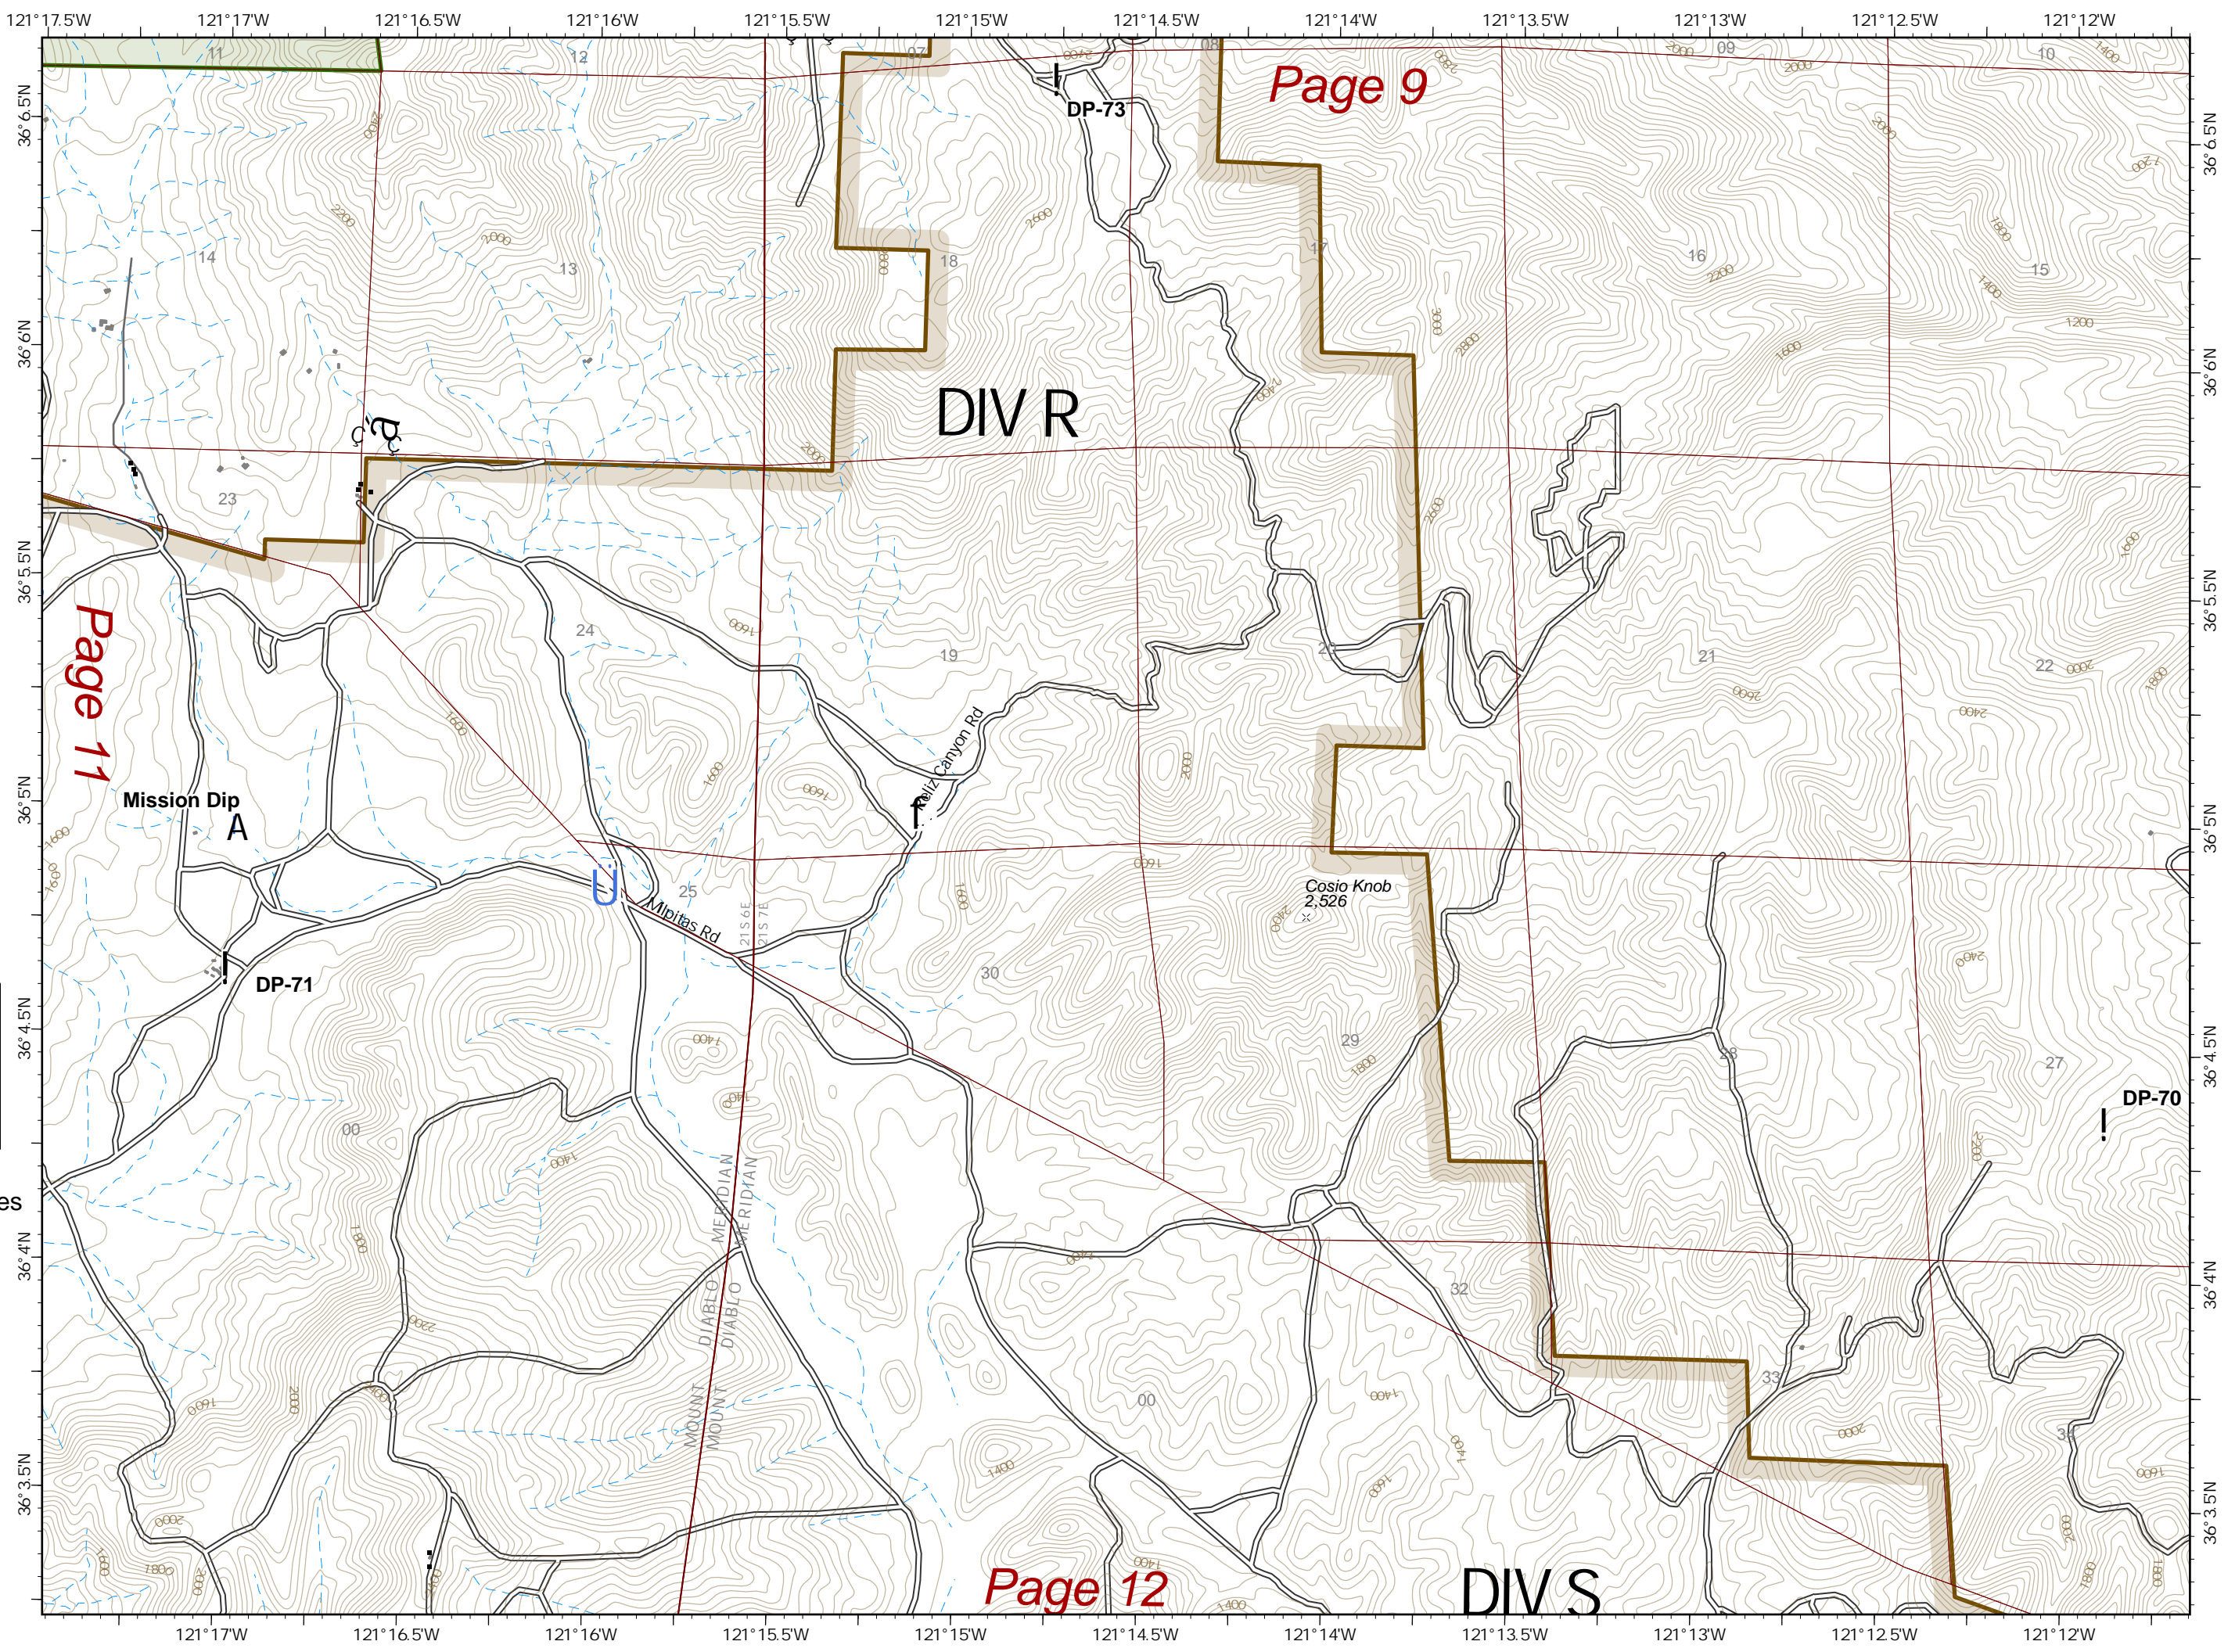

- f Bridge
- ! Drop Point
- A Dip Site
- Gate
- Staging Area
- Fort Hunter Liggett
- Los Padres NF

0 1/4 1/2 Miles

EA IMT GISS  
 10/17/2020 2245  
 Acres from IR and field reports  
 North American 1983