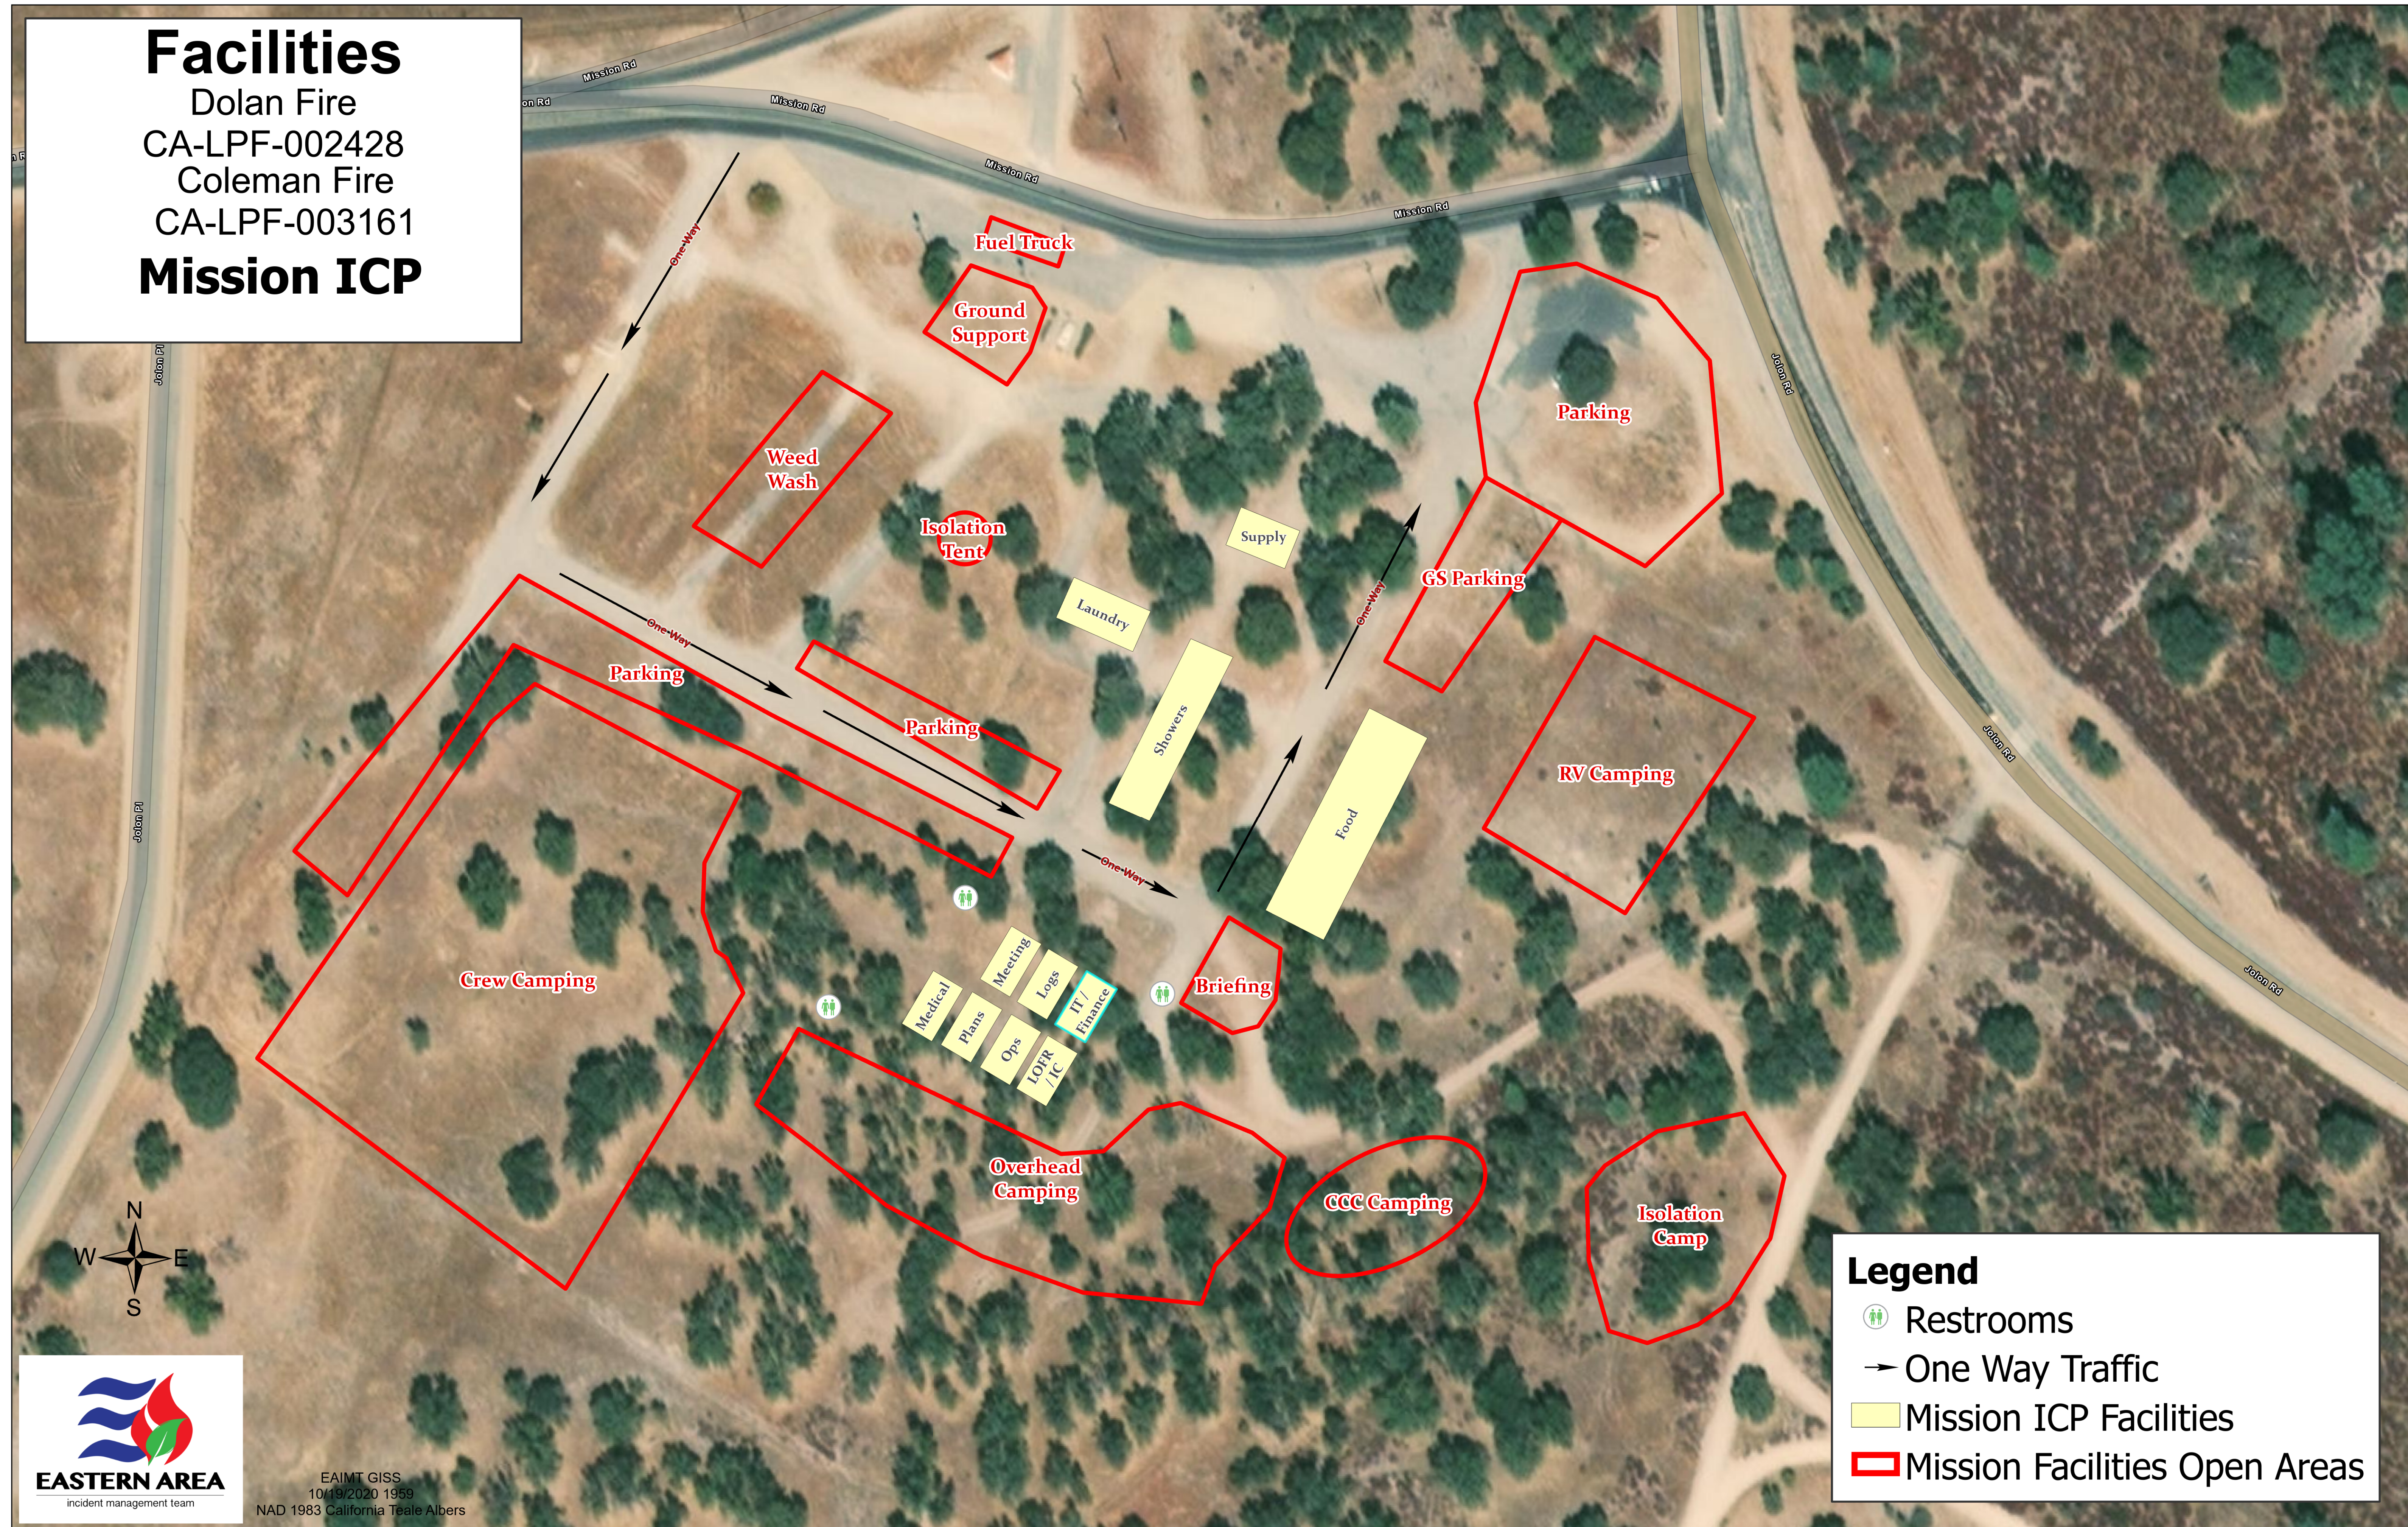

Facilities

Dolan Fire
CA-LPF-002428
Coleman Fire
CA-LPF-003161

Mission ICP

Legend

- Restrooms
- One Way Traffic
- Mission ICP Facilities
- Mission Facilities Open Areas

EASTERN AREA
incident management team

EAIMT GISS
10/19/2020 1959
NAD 1983 California Teale Albers