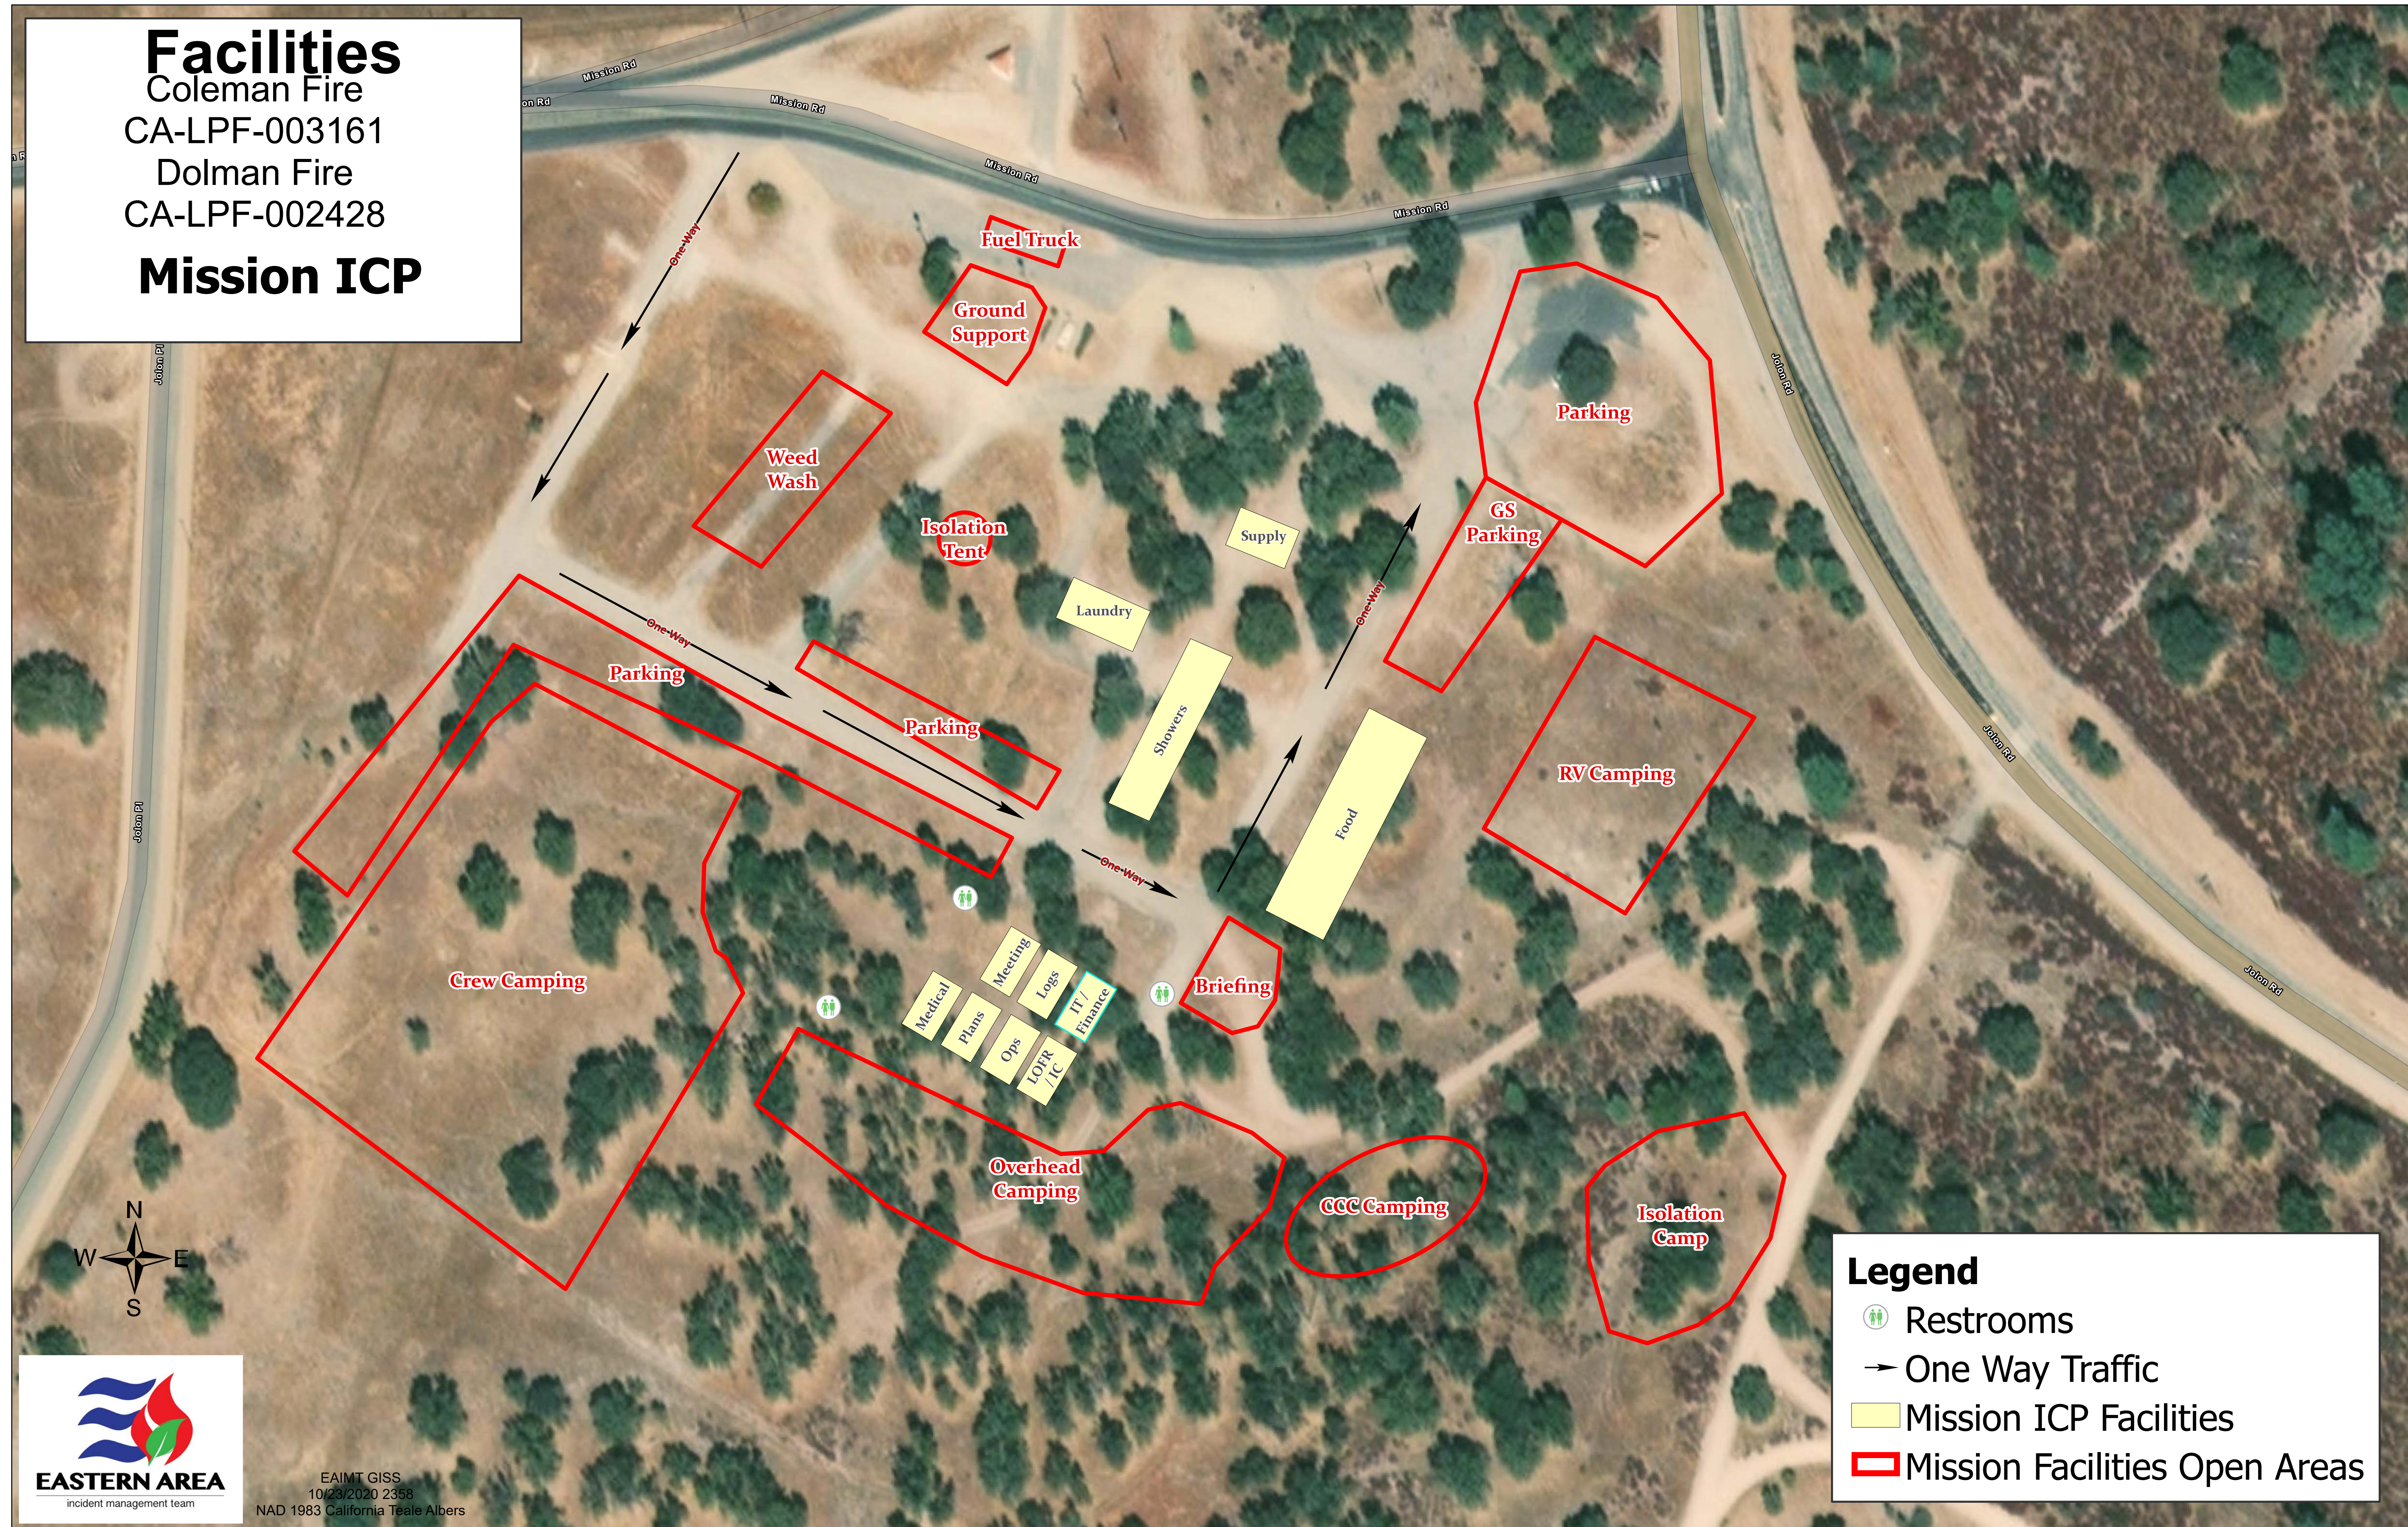

Facilities

Coleman Fire
CA-LPF-003161
Dolman Fire
CA-LPF-002428

Mission ICP

Legend

- Restrooms
- One Way Traffic
- Mission ICP Facilities
- Mission Facilities Open Areas

EAIMT GISS
10/23/2020 2358
NAD 1983 California Teale Albers