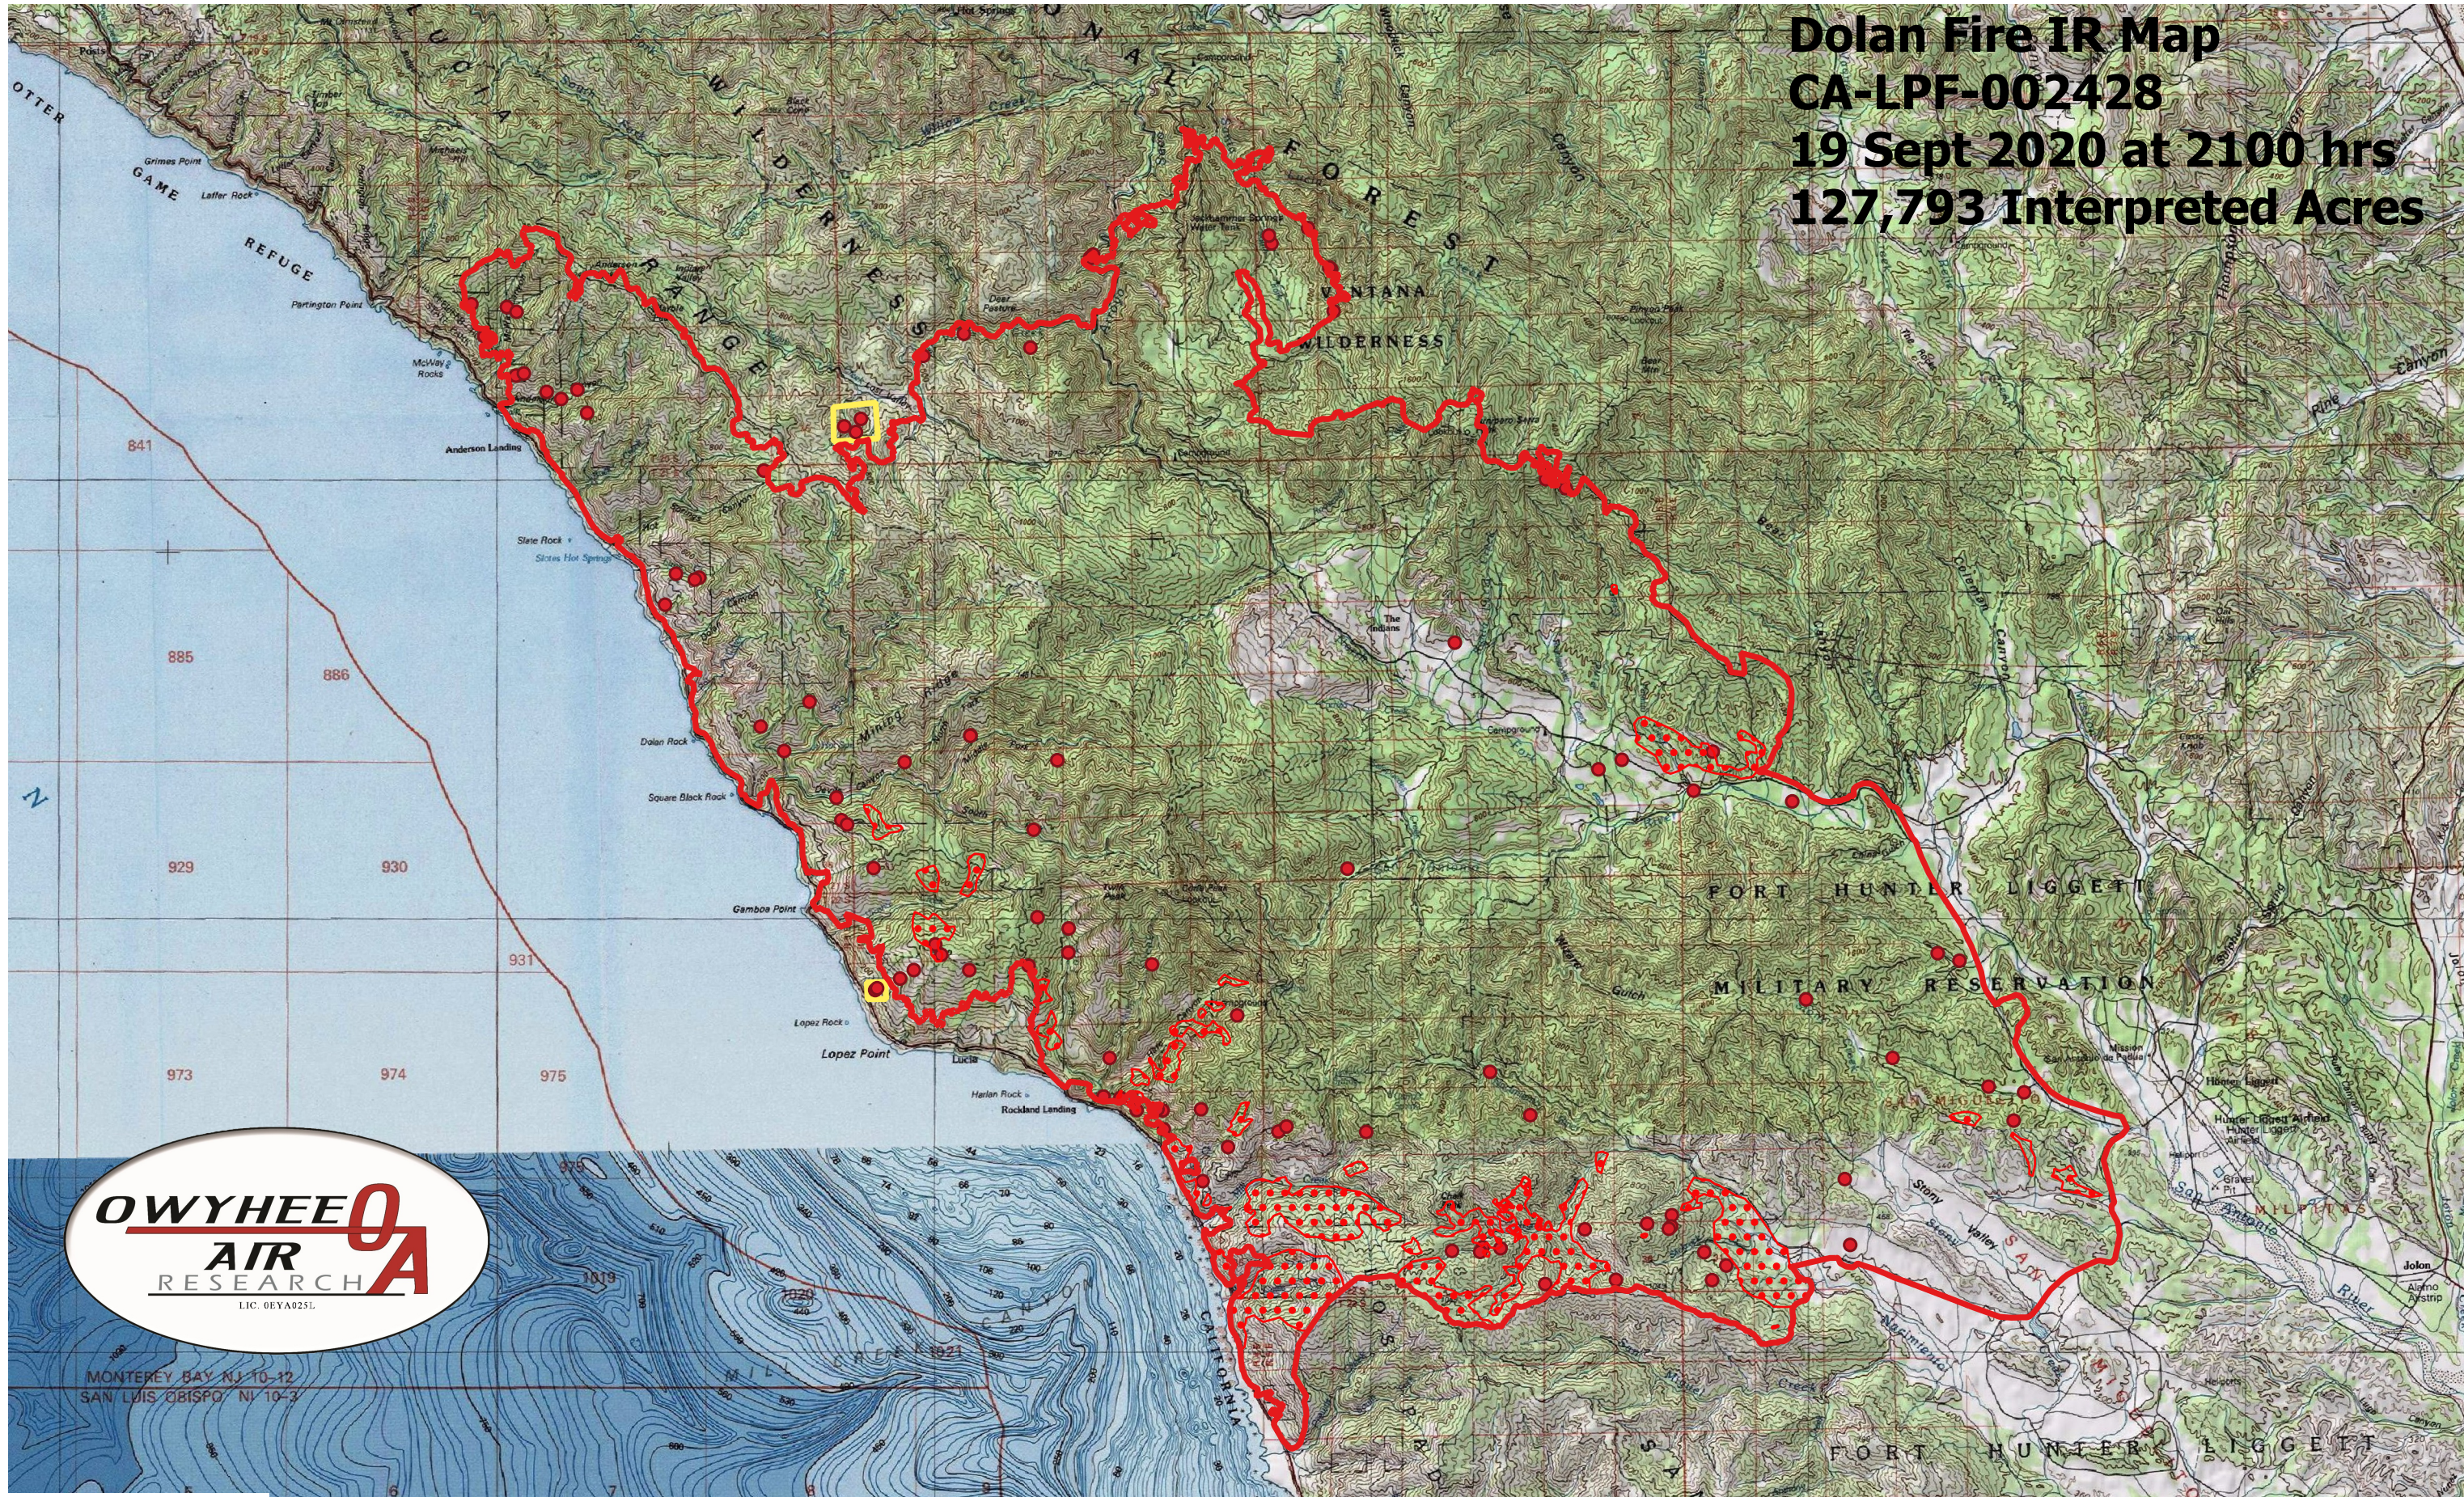

Dolan Fire IR Map
CA-LPF-002428
19 Sept 2020 at 2100 hrs
127,793 Interpreted Acres

- Legend**
- Burn Perimeter
 - Scattered Heat
 - Intense Heat
 - Isolated Heat
 - Outside Perimeter

Scale: 1:140,000
 Projection: NAD83 UTM10
 Produced by Owyhee Air Research, Inc.
 IR Interpreter: Courtney Holley
 fire@owyheear.com (208) 442-5405