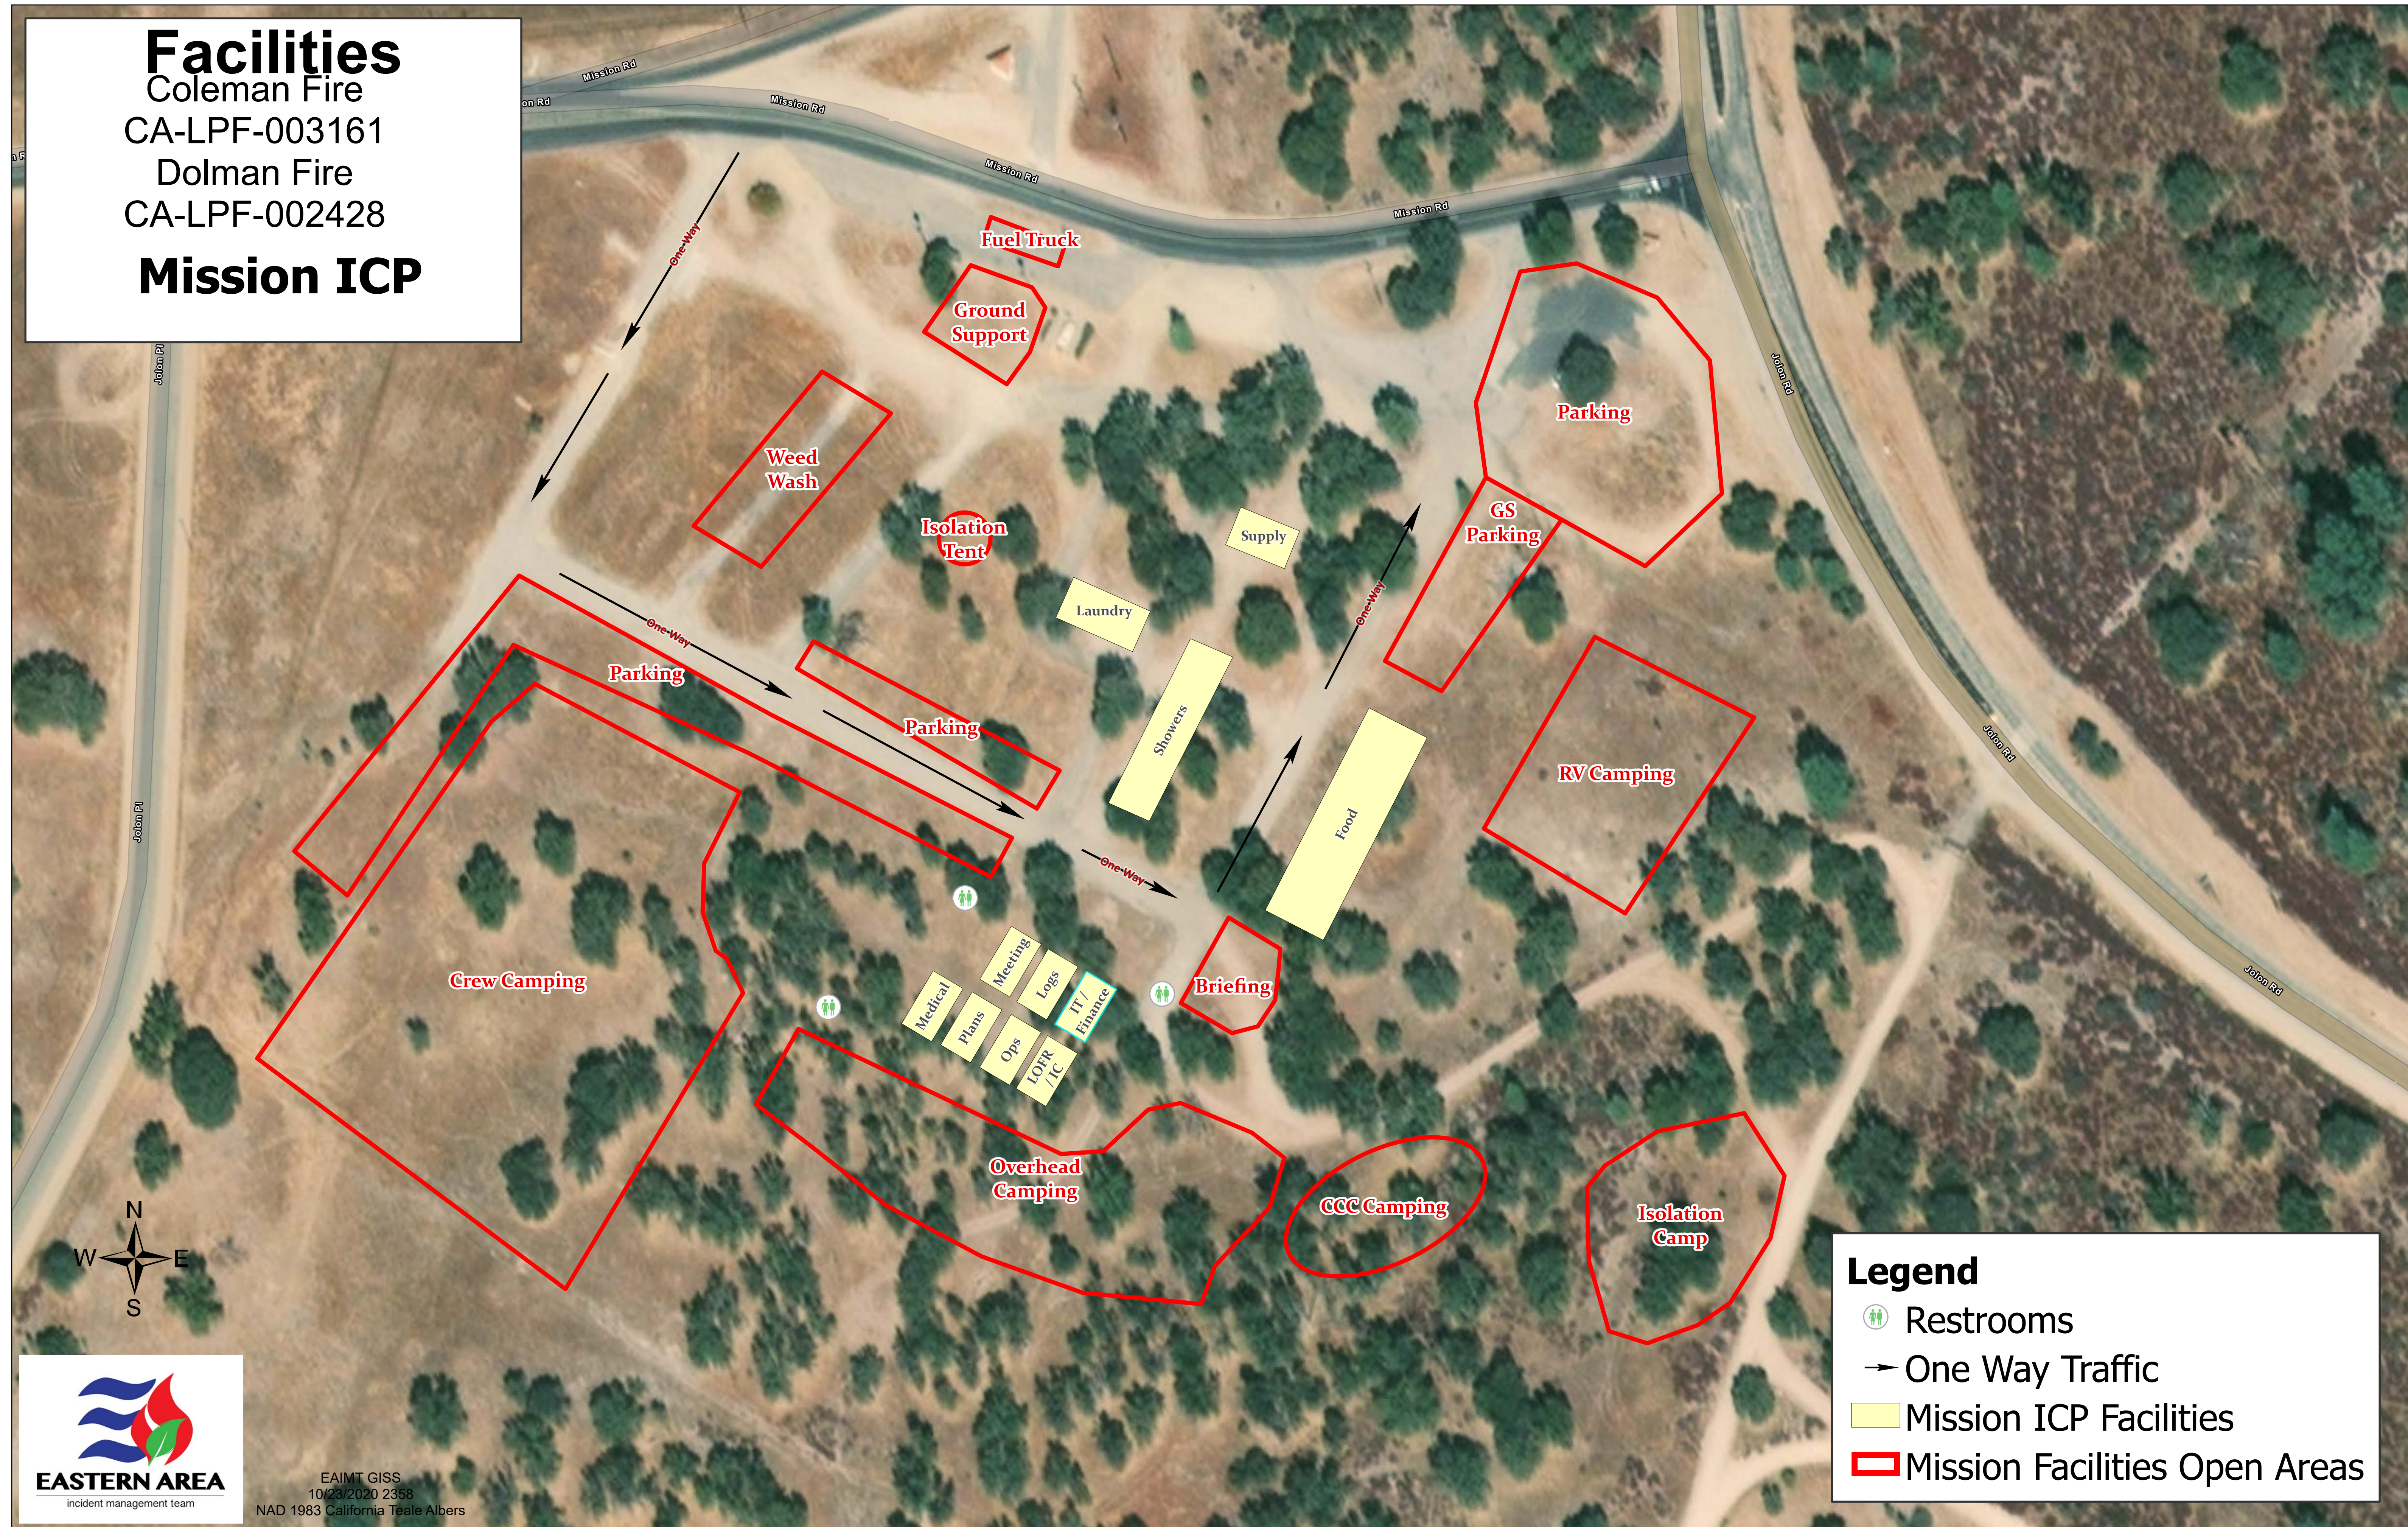

Facilities

Coleman Fire
CA-LPF-003161
Dolman Fire
CA-LPF-002428

Mission ICP

Legend

- Restrooms
- One Way Traffic
- Mission ICP Facilities
- Mission Facilities Open Areas

EAIMT GISS
10/23/2020 2358
NAD 1983 California Teale Albers