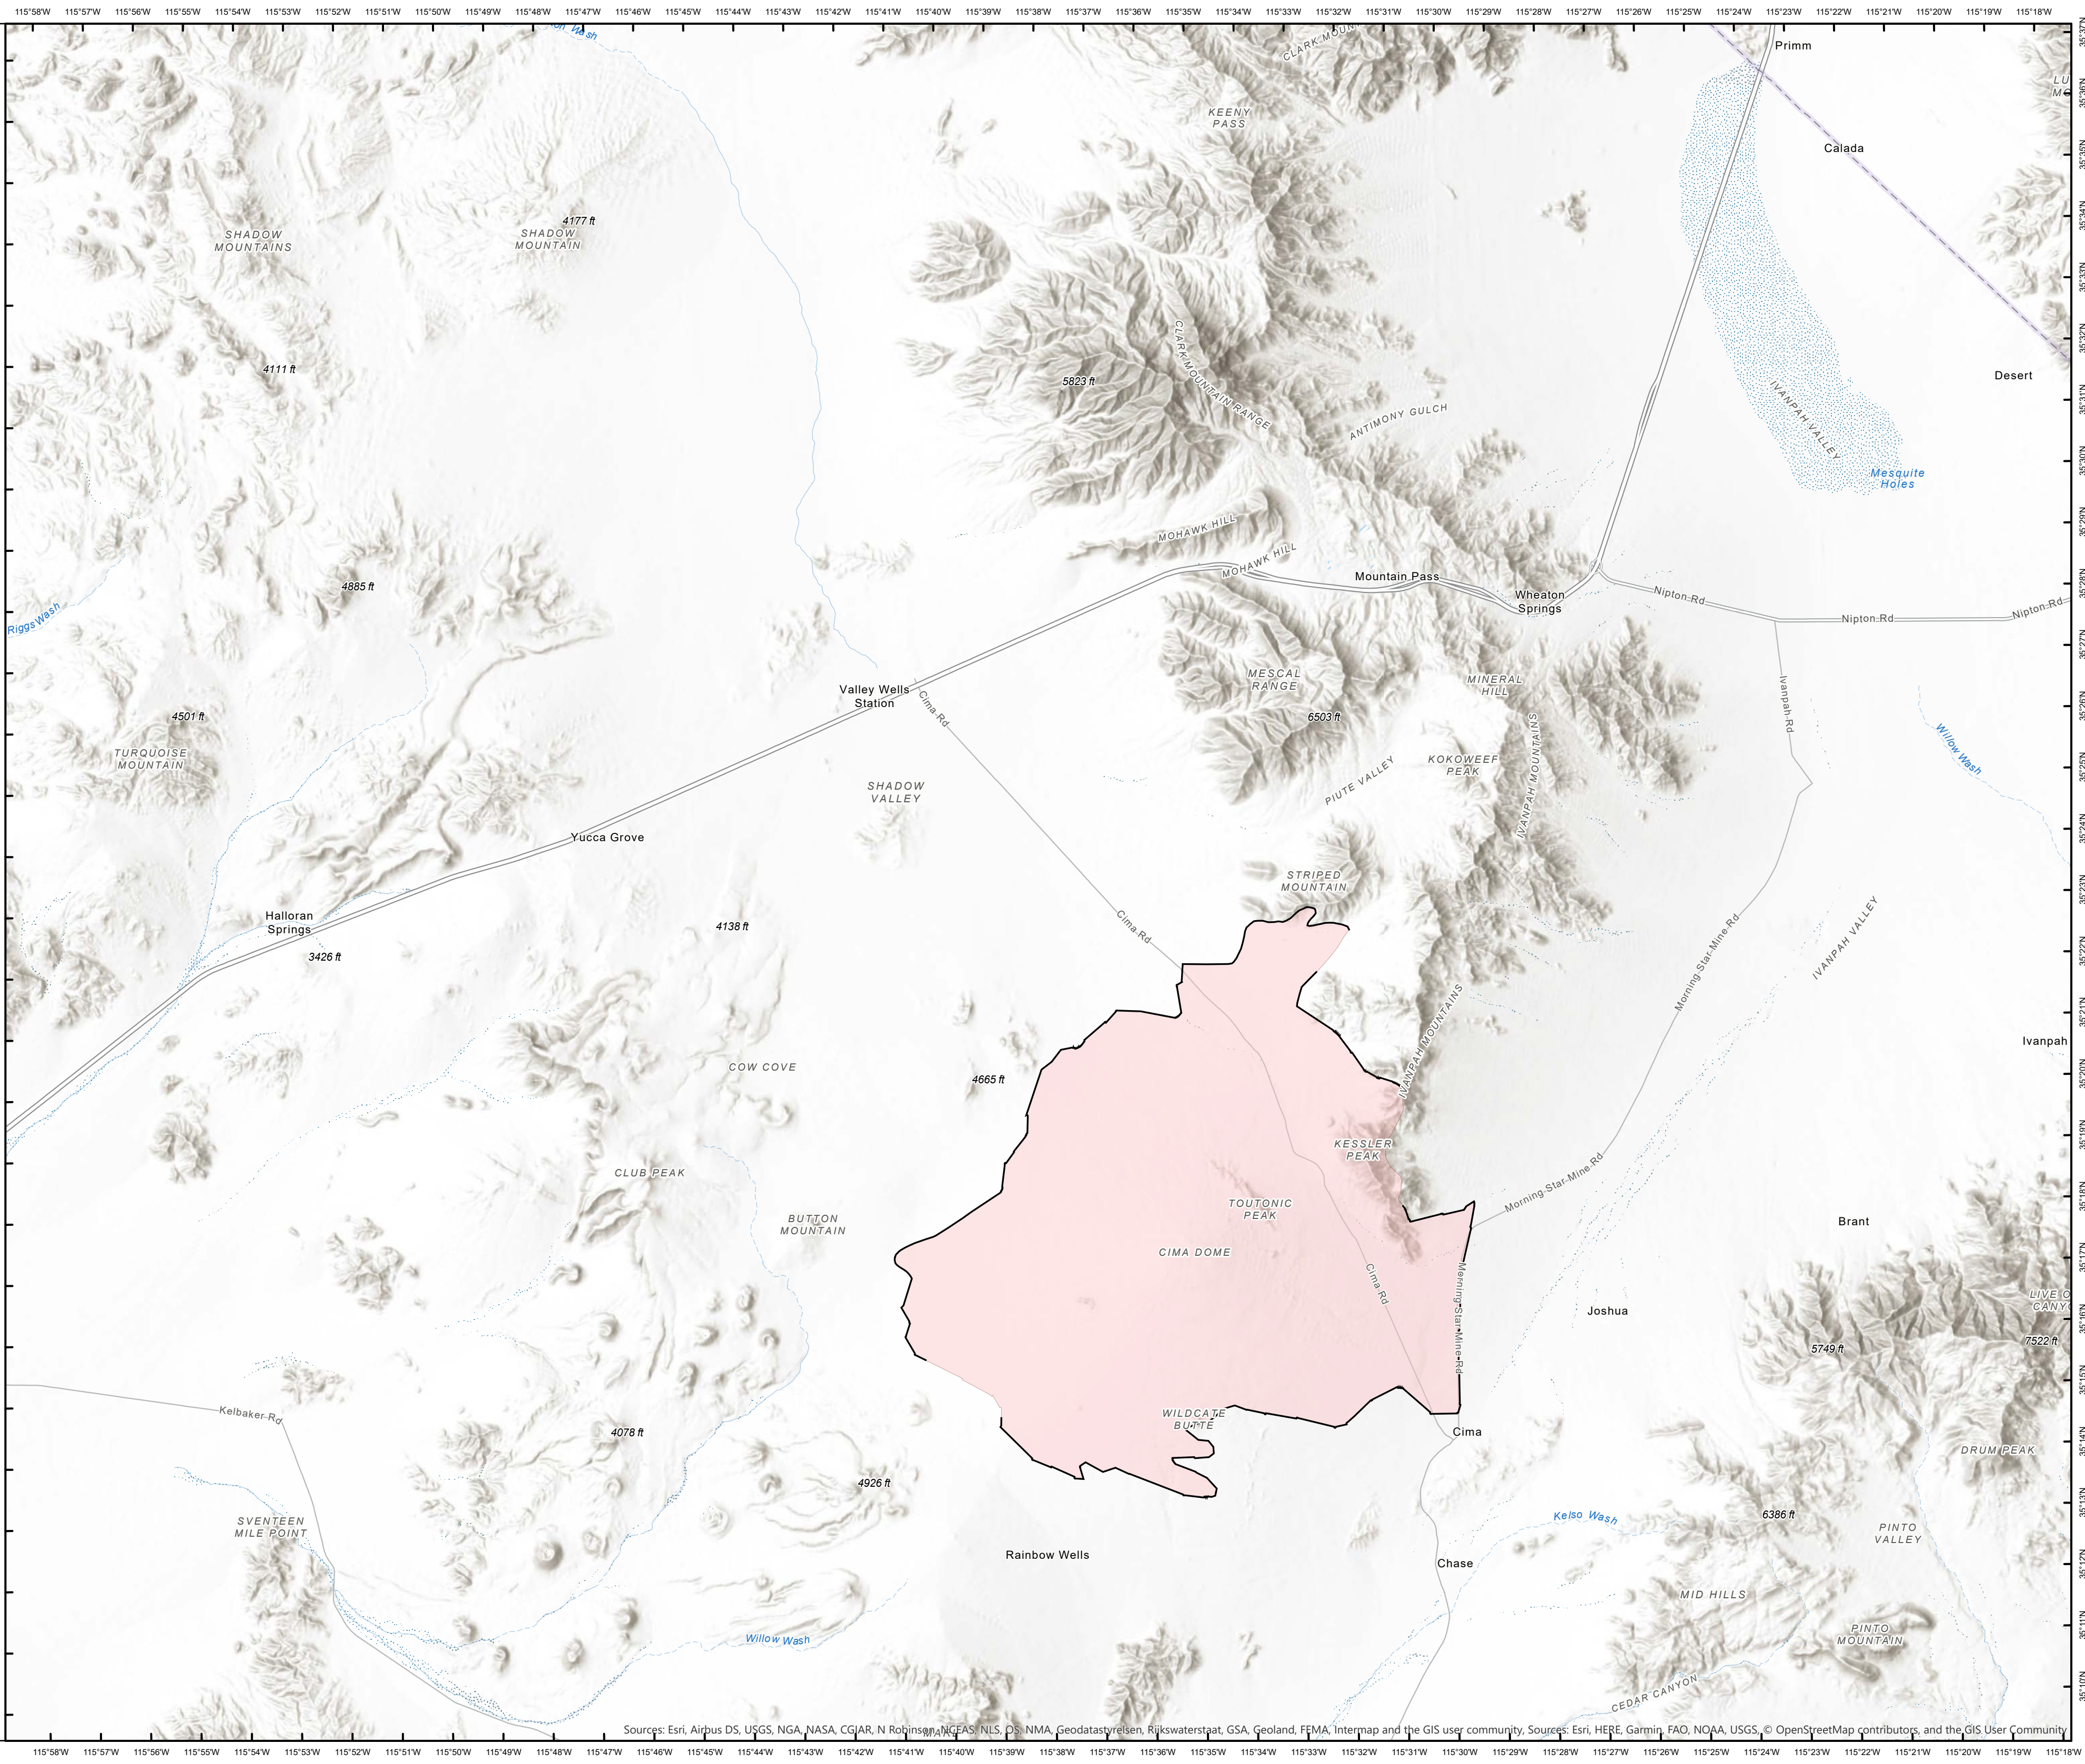

Public Information
Dome Incident
CA-MNP-012356
August 20, 2020

1:120,000

8/20/2020
9:03 AM

Sources: Esri, Airbus DS, USGS, NGA, NASA, CGIAR, N Robinson, ANCEAS, NLS, OS, NMA, Geodatastyrelsen, Rijkswaterstaat, GSA, Geoland, FEMA, Intermap and the GIS user community, Sources: Esri, HERE, Garmin, FAO, NOAA, USGS, © OpenStreetMap contributors, and the GIS User Community