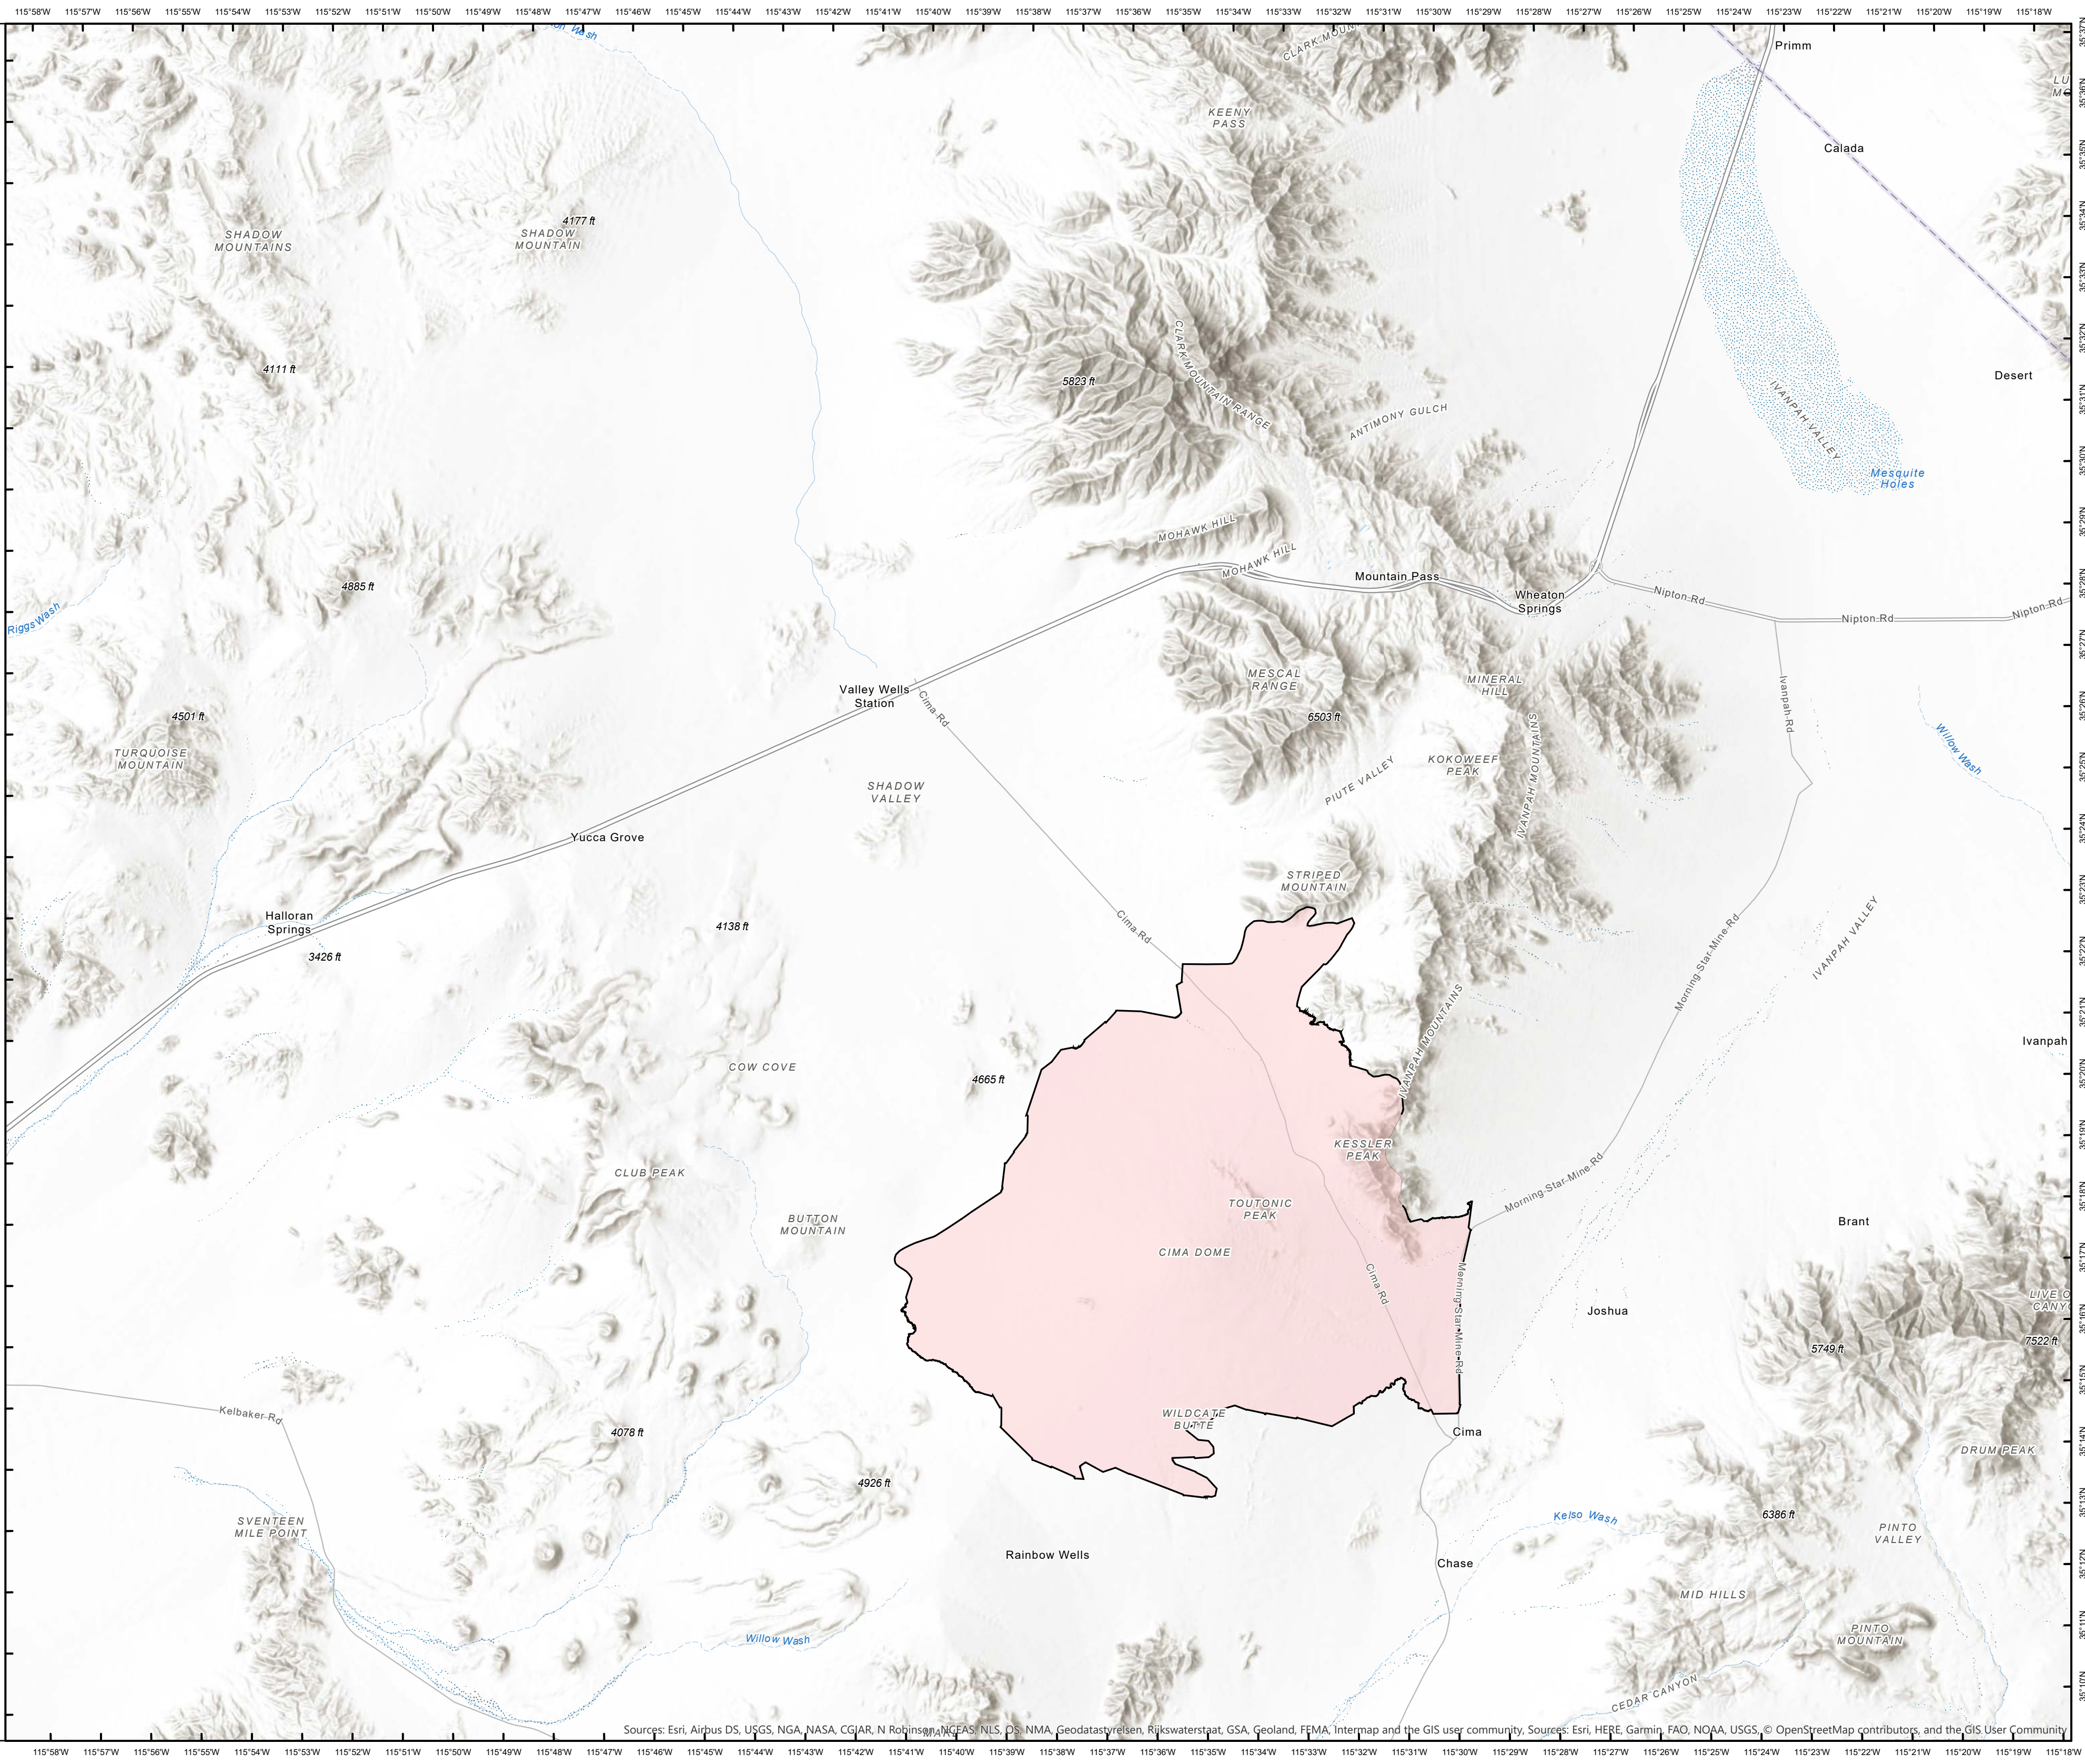

Public Information
Dome Incident
CA-MNP-012356
August 21, 2020

Use Avenza Maps App

1:120,000

8/20/2020
9:14 PM