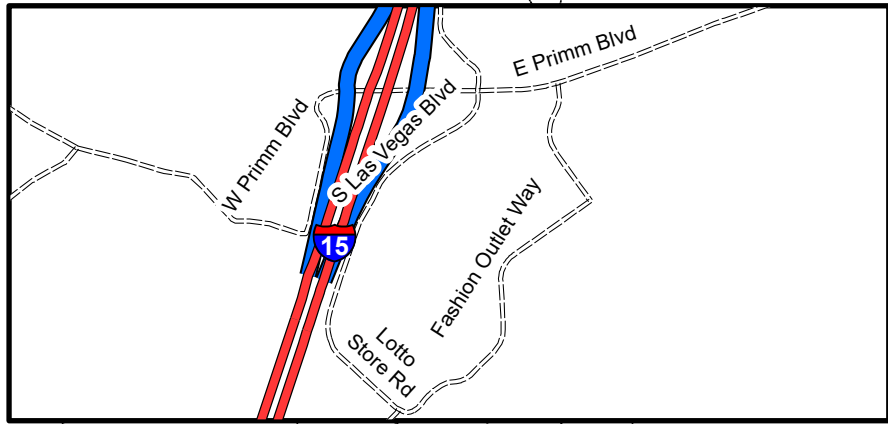

## Dome Incident

CA-MNP-012356

August 21, 2020

-  Division Break
-  Wildfire Daily Fire Perimeter
-  Controlled access
-  Highway or ramp
-  Local connector
-  Local or 4WD road

Use Avenza Maps App  
1:250,000