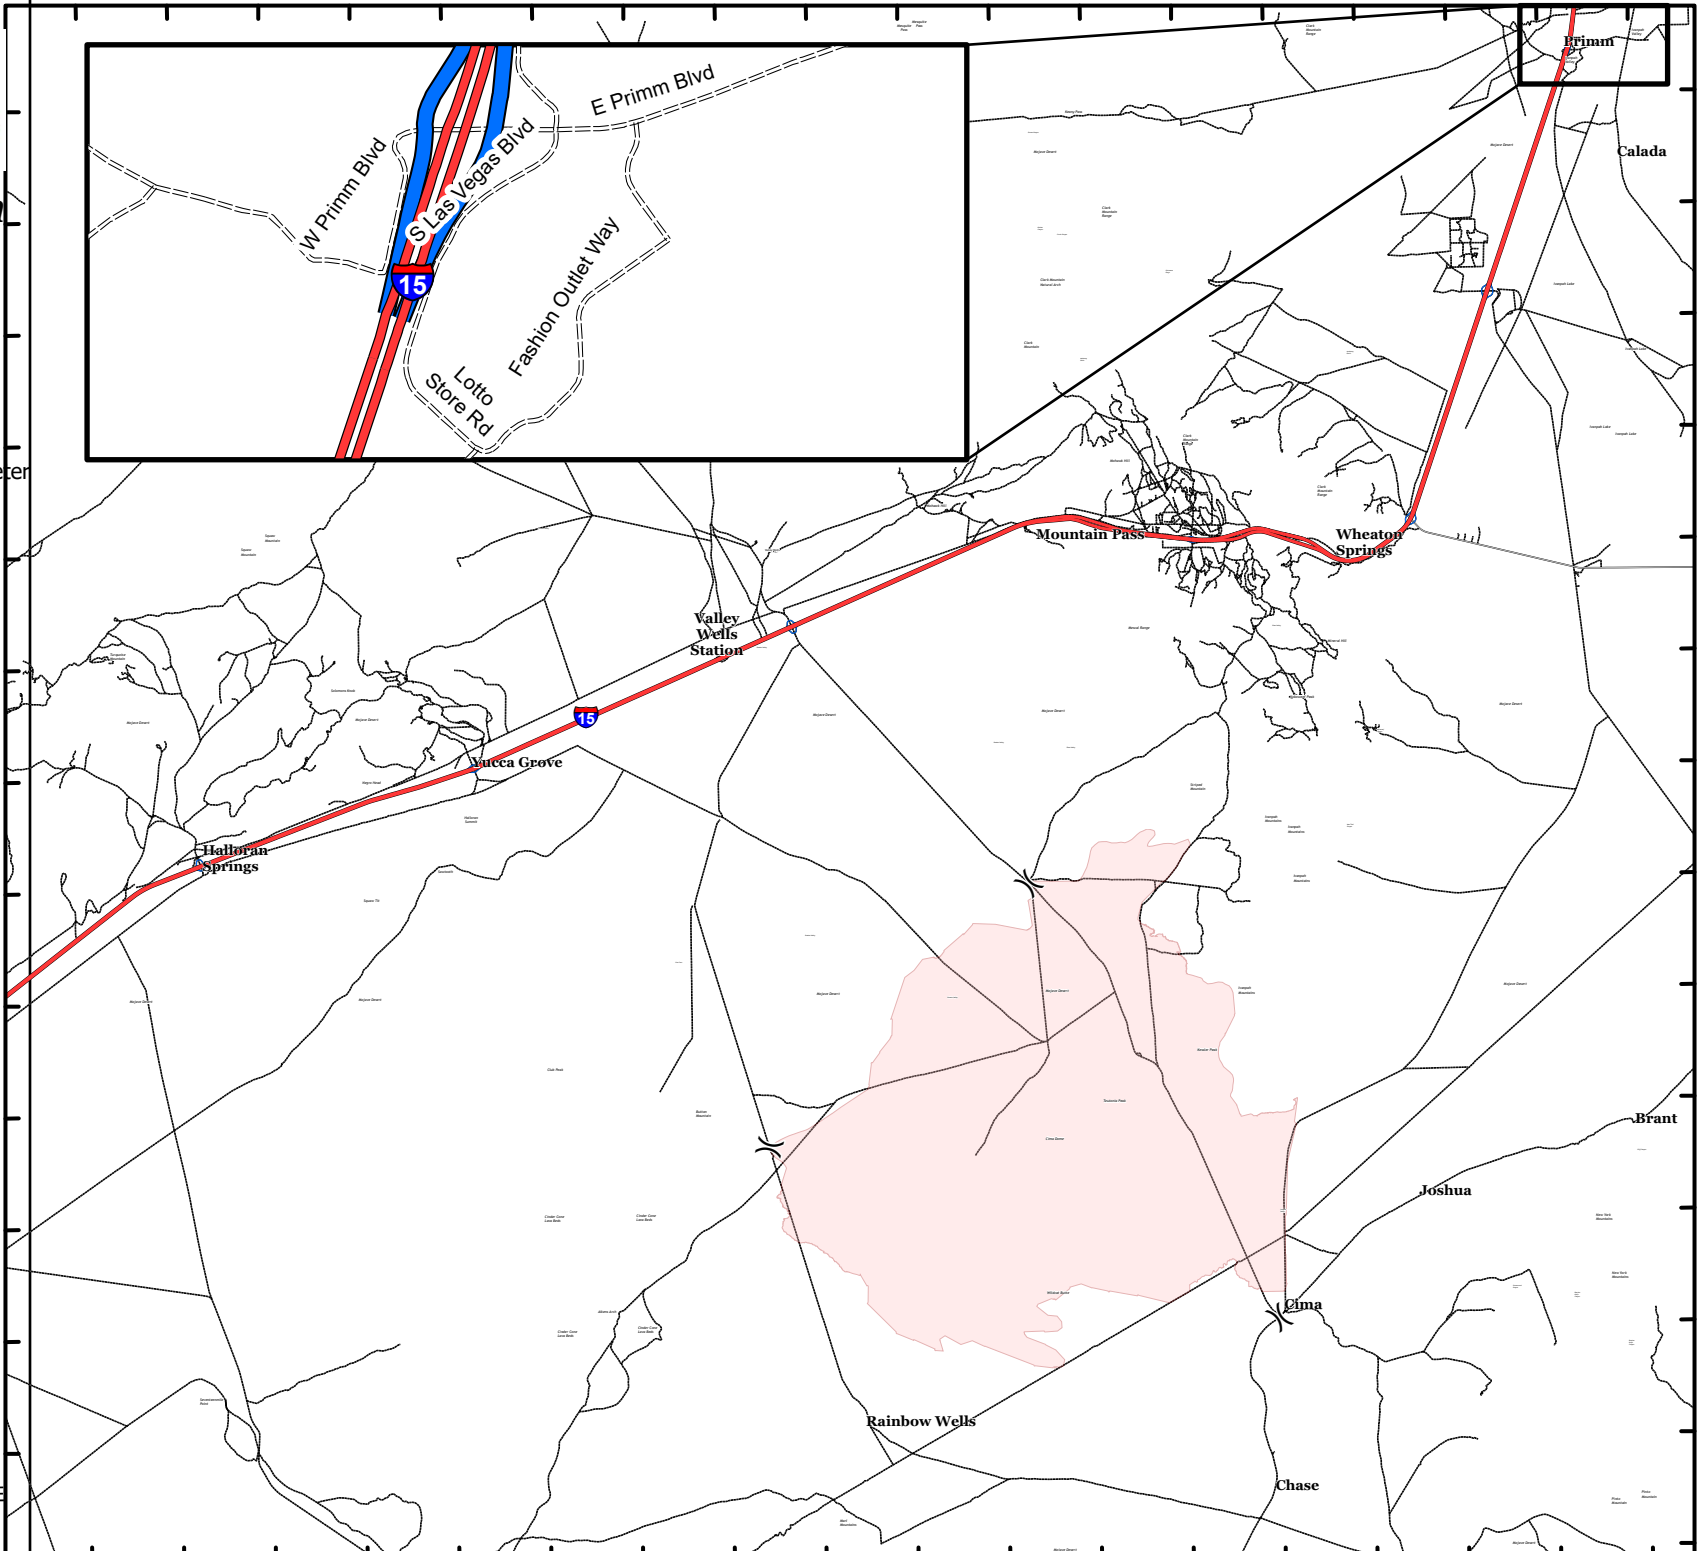

# Transportation

## Dome Incident

CA-MNP-012356

August 21, 2020

-  Division Break
-  Wildfire Daily Fire Perimeter
-  Controlled access
-  Highway or ramp
-  Local connector
-  Local or 4WD road

Use Avenza Maps App  
1:250,000