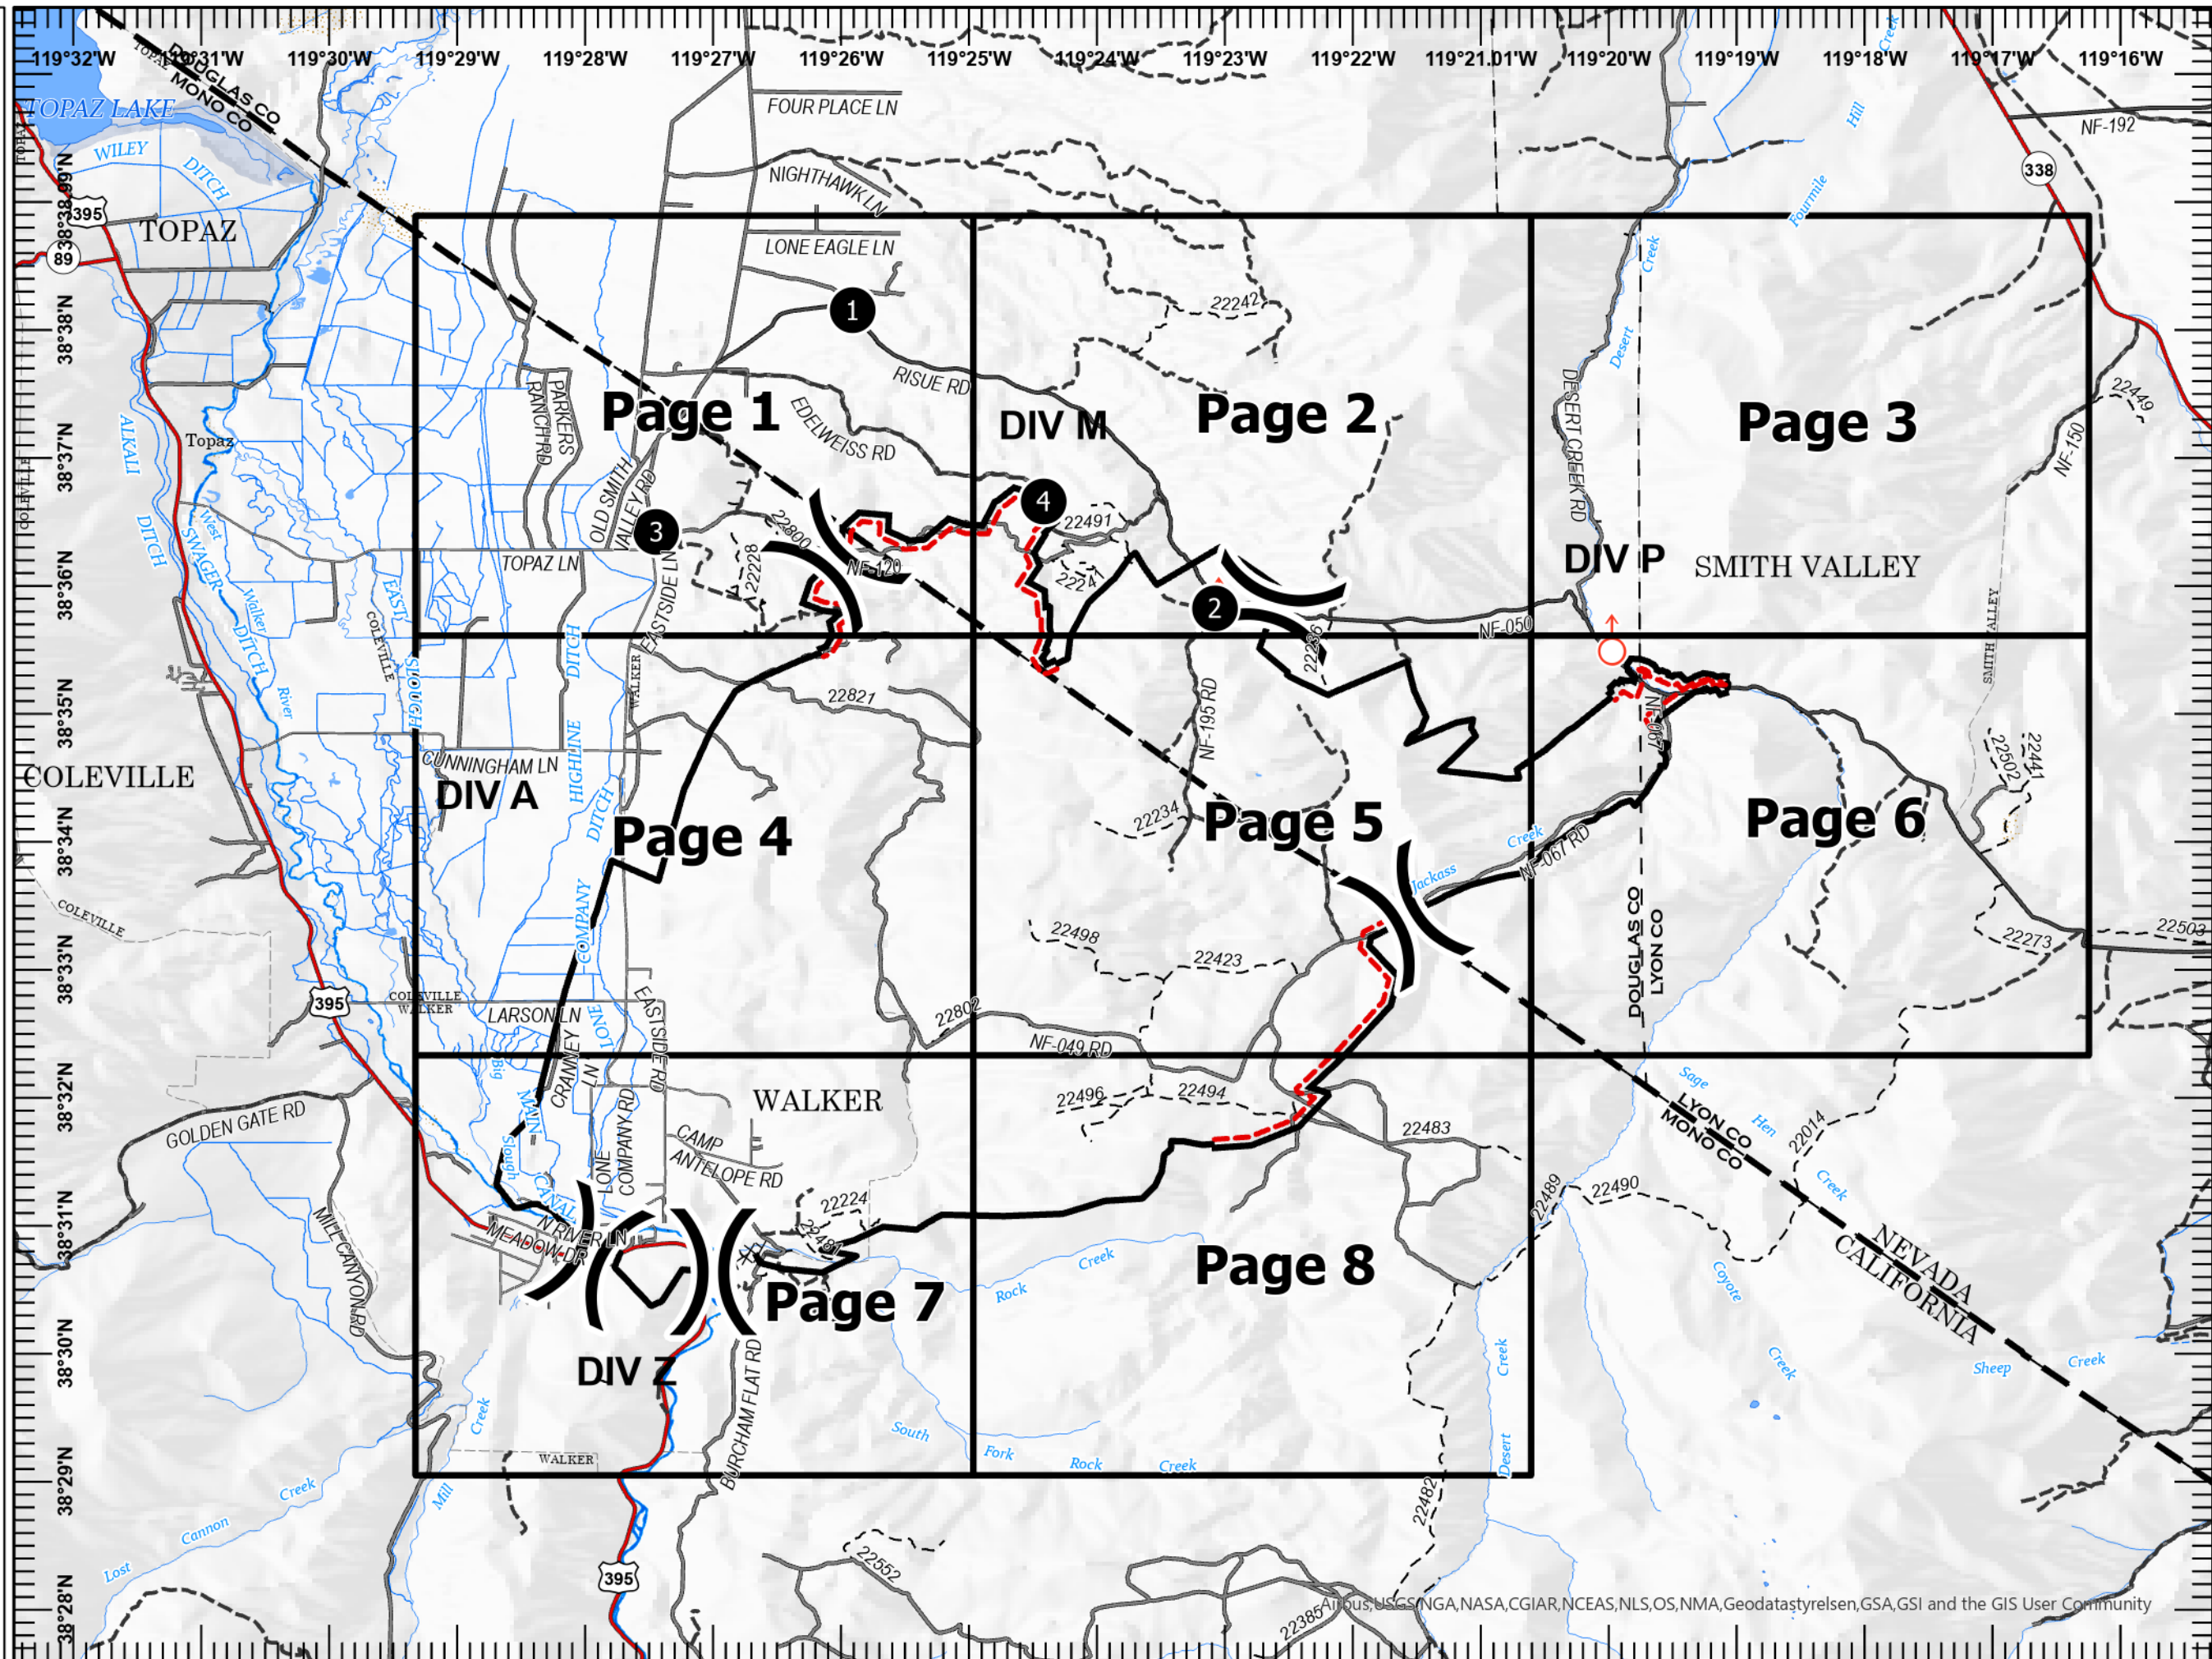

IAP Mountain View

CA-OVD-030860
11/21/2020

- Label Point
- Drop Point
- Spot Fire
-) Division Break
- Contained Line
- XX Completed Dozer Line
- Contained, Not Controlled

1:90,000

Last Updated
11/20/2020
22:17

IAP Mountain View

CA-OVD-030860
11/21/2020

- Drop Point
-) Division Break
- Contained Line
- Contained, Not Controlled

Page 1	Page 2	Page 3
Page 4	Page 5	Page 6
Page 7	Page 8	

1:24,000

Last Updated
11/20/2020
22:22

IAP Mountain View

CA-OVD-030860
11/21/2020

- Label Point
- Drop Point
- ⊕ Spot Fire
-) Division Break
- Contained Line
- - - Contained, Not Controlled

Page 1	Page 2	Page 3
Page 4	Page 5	Page 6
Page 7	Page 8	

1:24,000

Last Updated
11/20/2020
22:23

IAP Mountain View

CA-OVD-030860
11/21/2020

Label Point

Spot Fire

Page 1	Page 2	Page 3
Page 4	Page 5	Page 6
Page 7	Page 8	

1:24,000