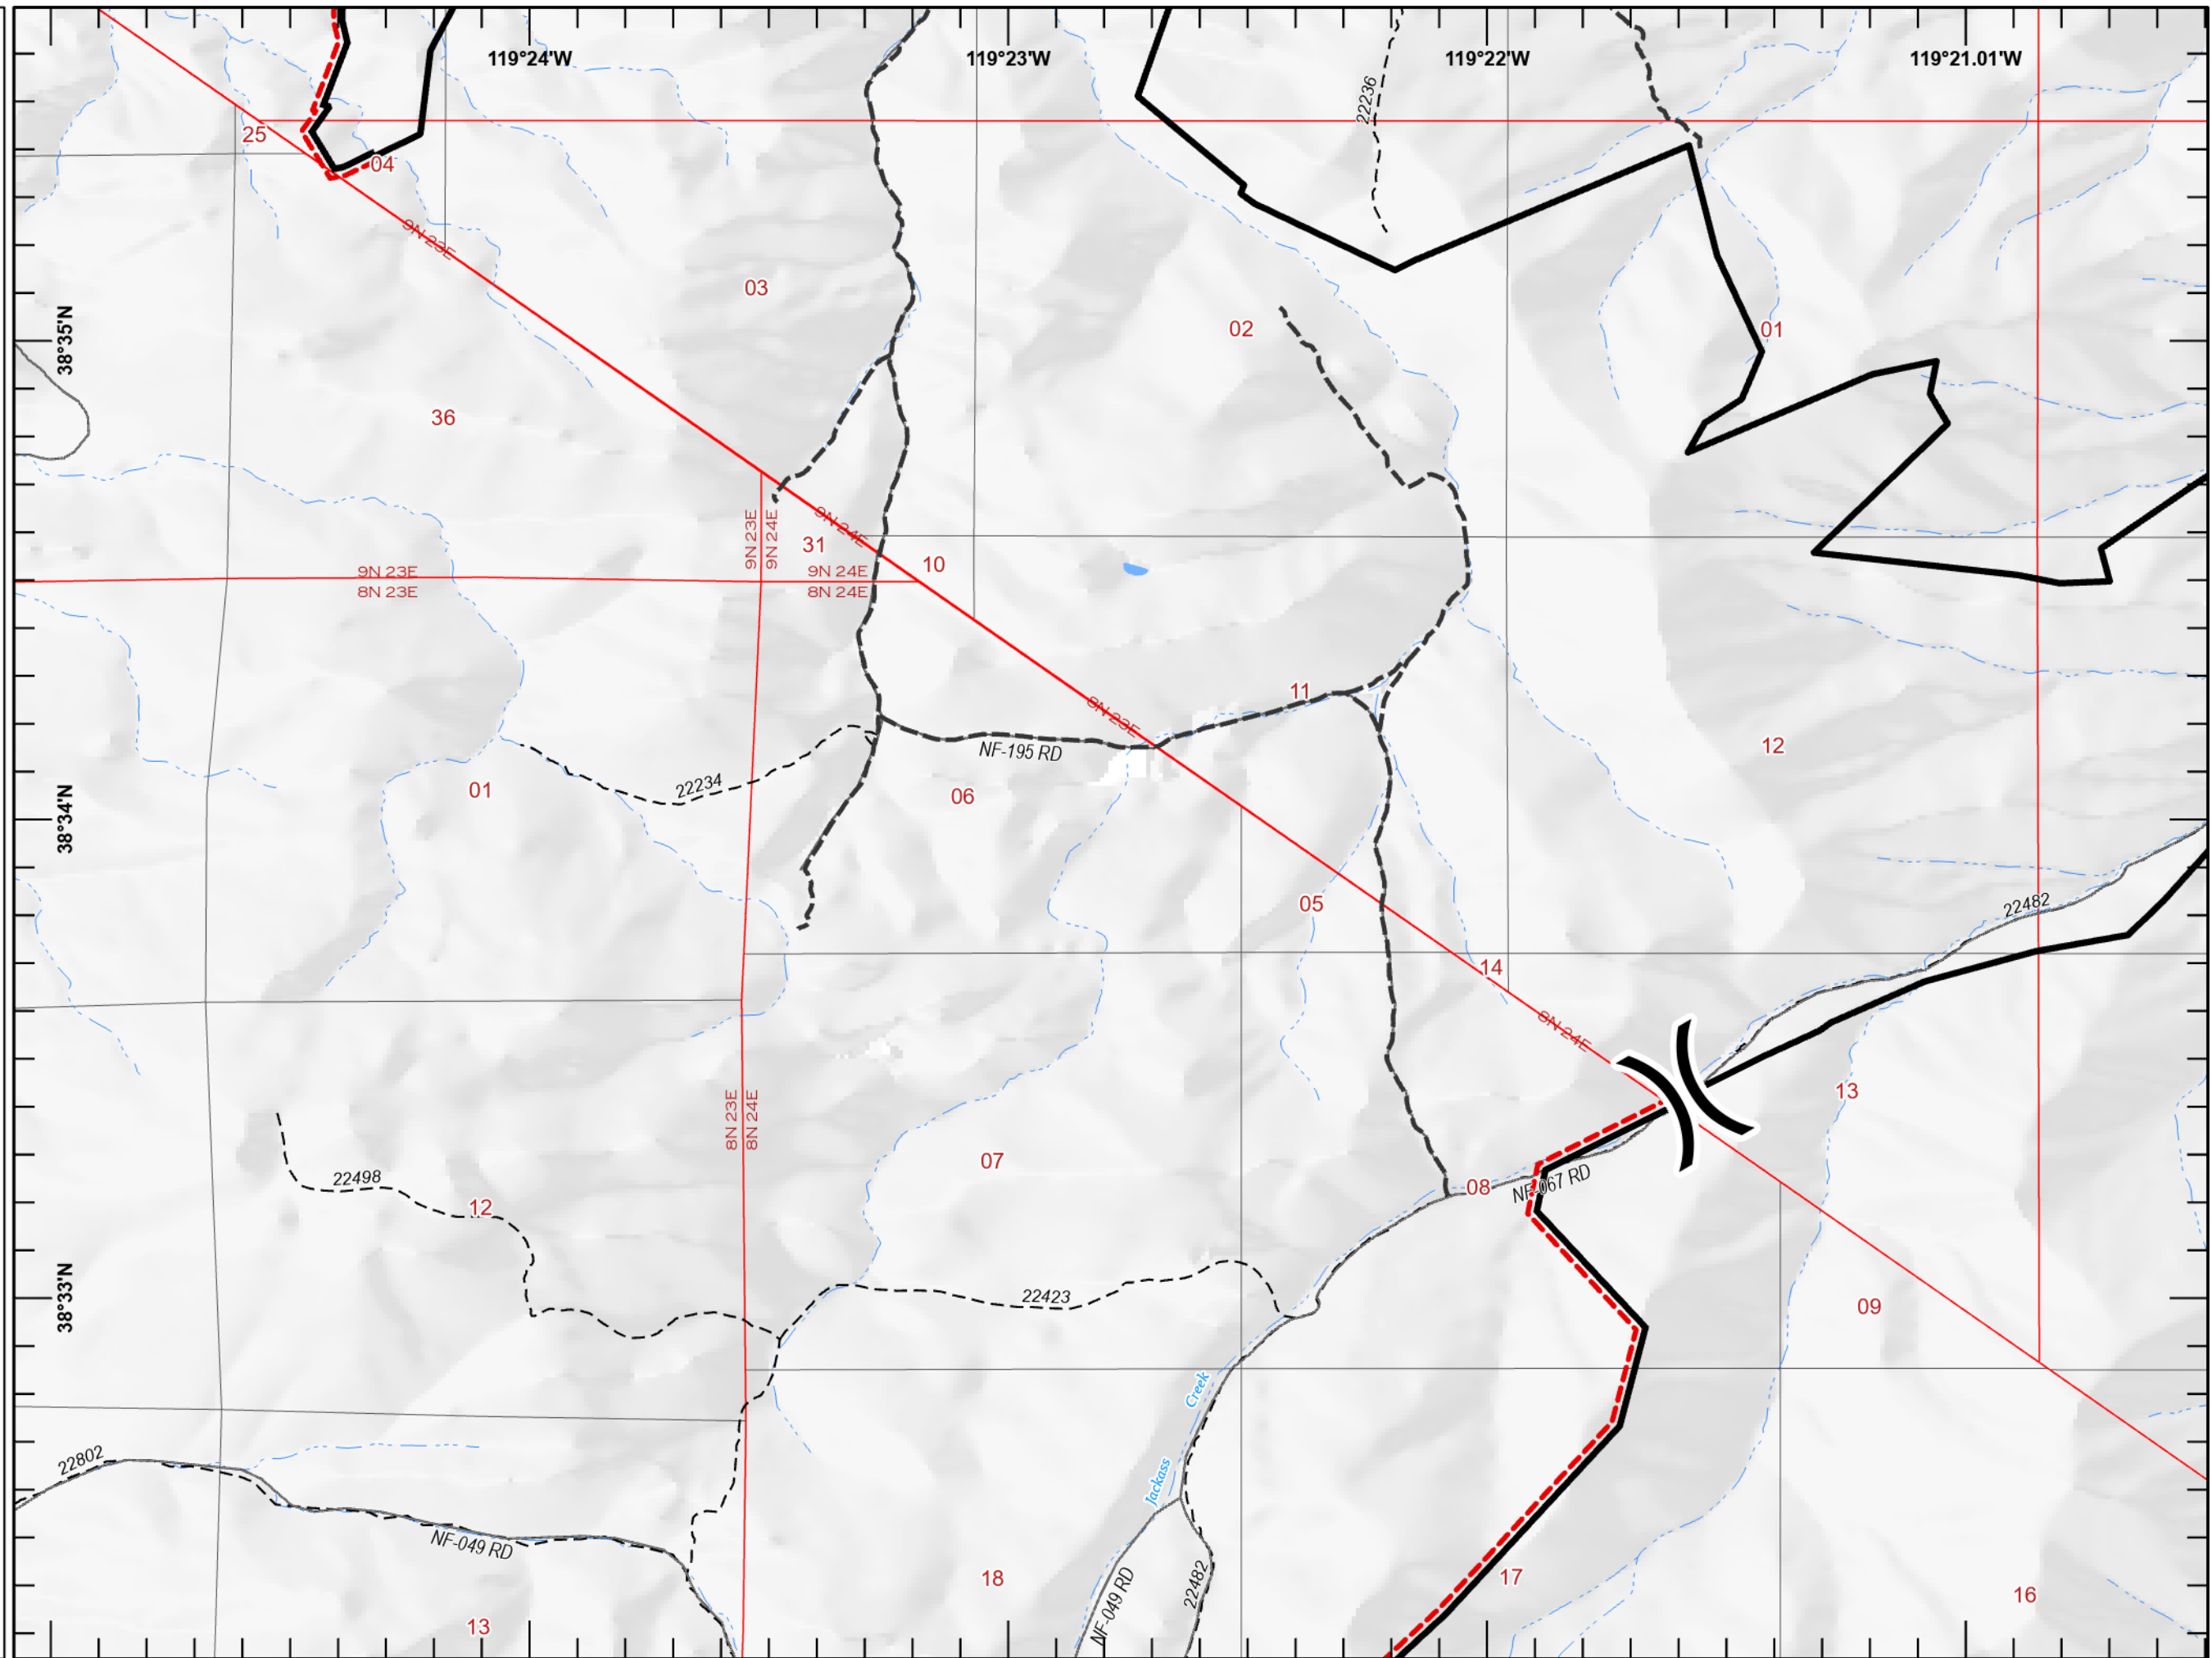

IAP Mountain View

CA-OVD-030860
11/21/2020

- Label Point
- Drop Point
- Spot Fire
-) Division Break
- Contained Line
- XX Completed Dozer Line
- Contained, Not Controlled

1:90,000

Last Updated
11/20/2020
22:17

Last Updated
11/20/2020
22:23

IAP Mountain View

CA-OVD-030860
11/21/2020

- Label Point
- Contained Line
- Contained, Not Controlled

Page 1	Page 2	Page 3
Page 4	Page 5	Page 6
Page 7	Page 8	

1:24,000

Last Updated
11/20/2020
22:23

IAP Mountain View

CA-OVD-030860
11/21/2020

- Drop Point
- ⊗ Spot Fire
-) Division Break
- Contained Line
- Contained, Not Controlled

Page 1	Page 2	Page 3
Page 4	Page 5	Page 6
Page 7	Page 8	

1:24,000

Last Updated
11/20/2020
22:23

CA-OVD-030860
11/21/2020

- Label Point
-) Division Break
- Contained Line
- ⊗⊗ Completed Dozer Line

Page 1	Page 2	Page 3
Page 4	Page 5	Page 6
Page 7	Page 8	

1:24,000

Last Updated
11/20/2020
22:24

IAP Mountain View