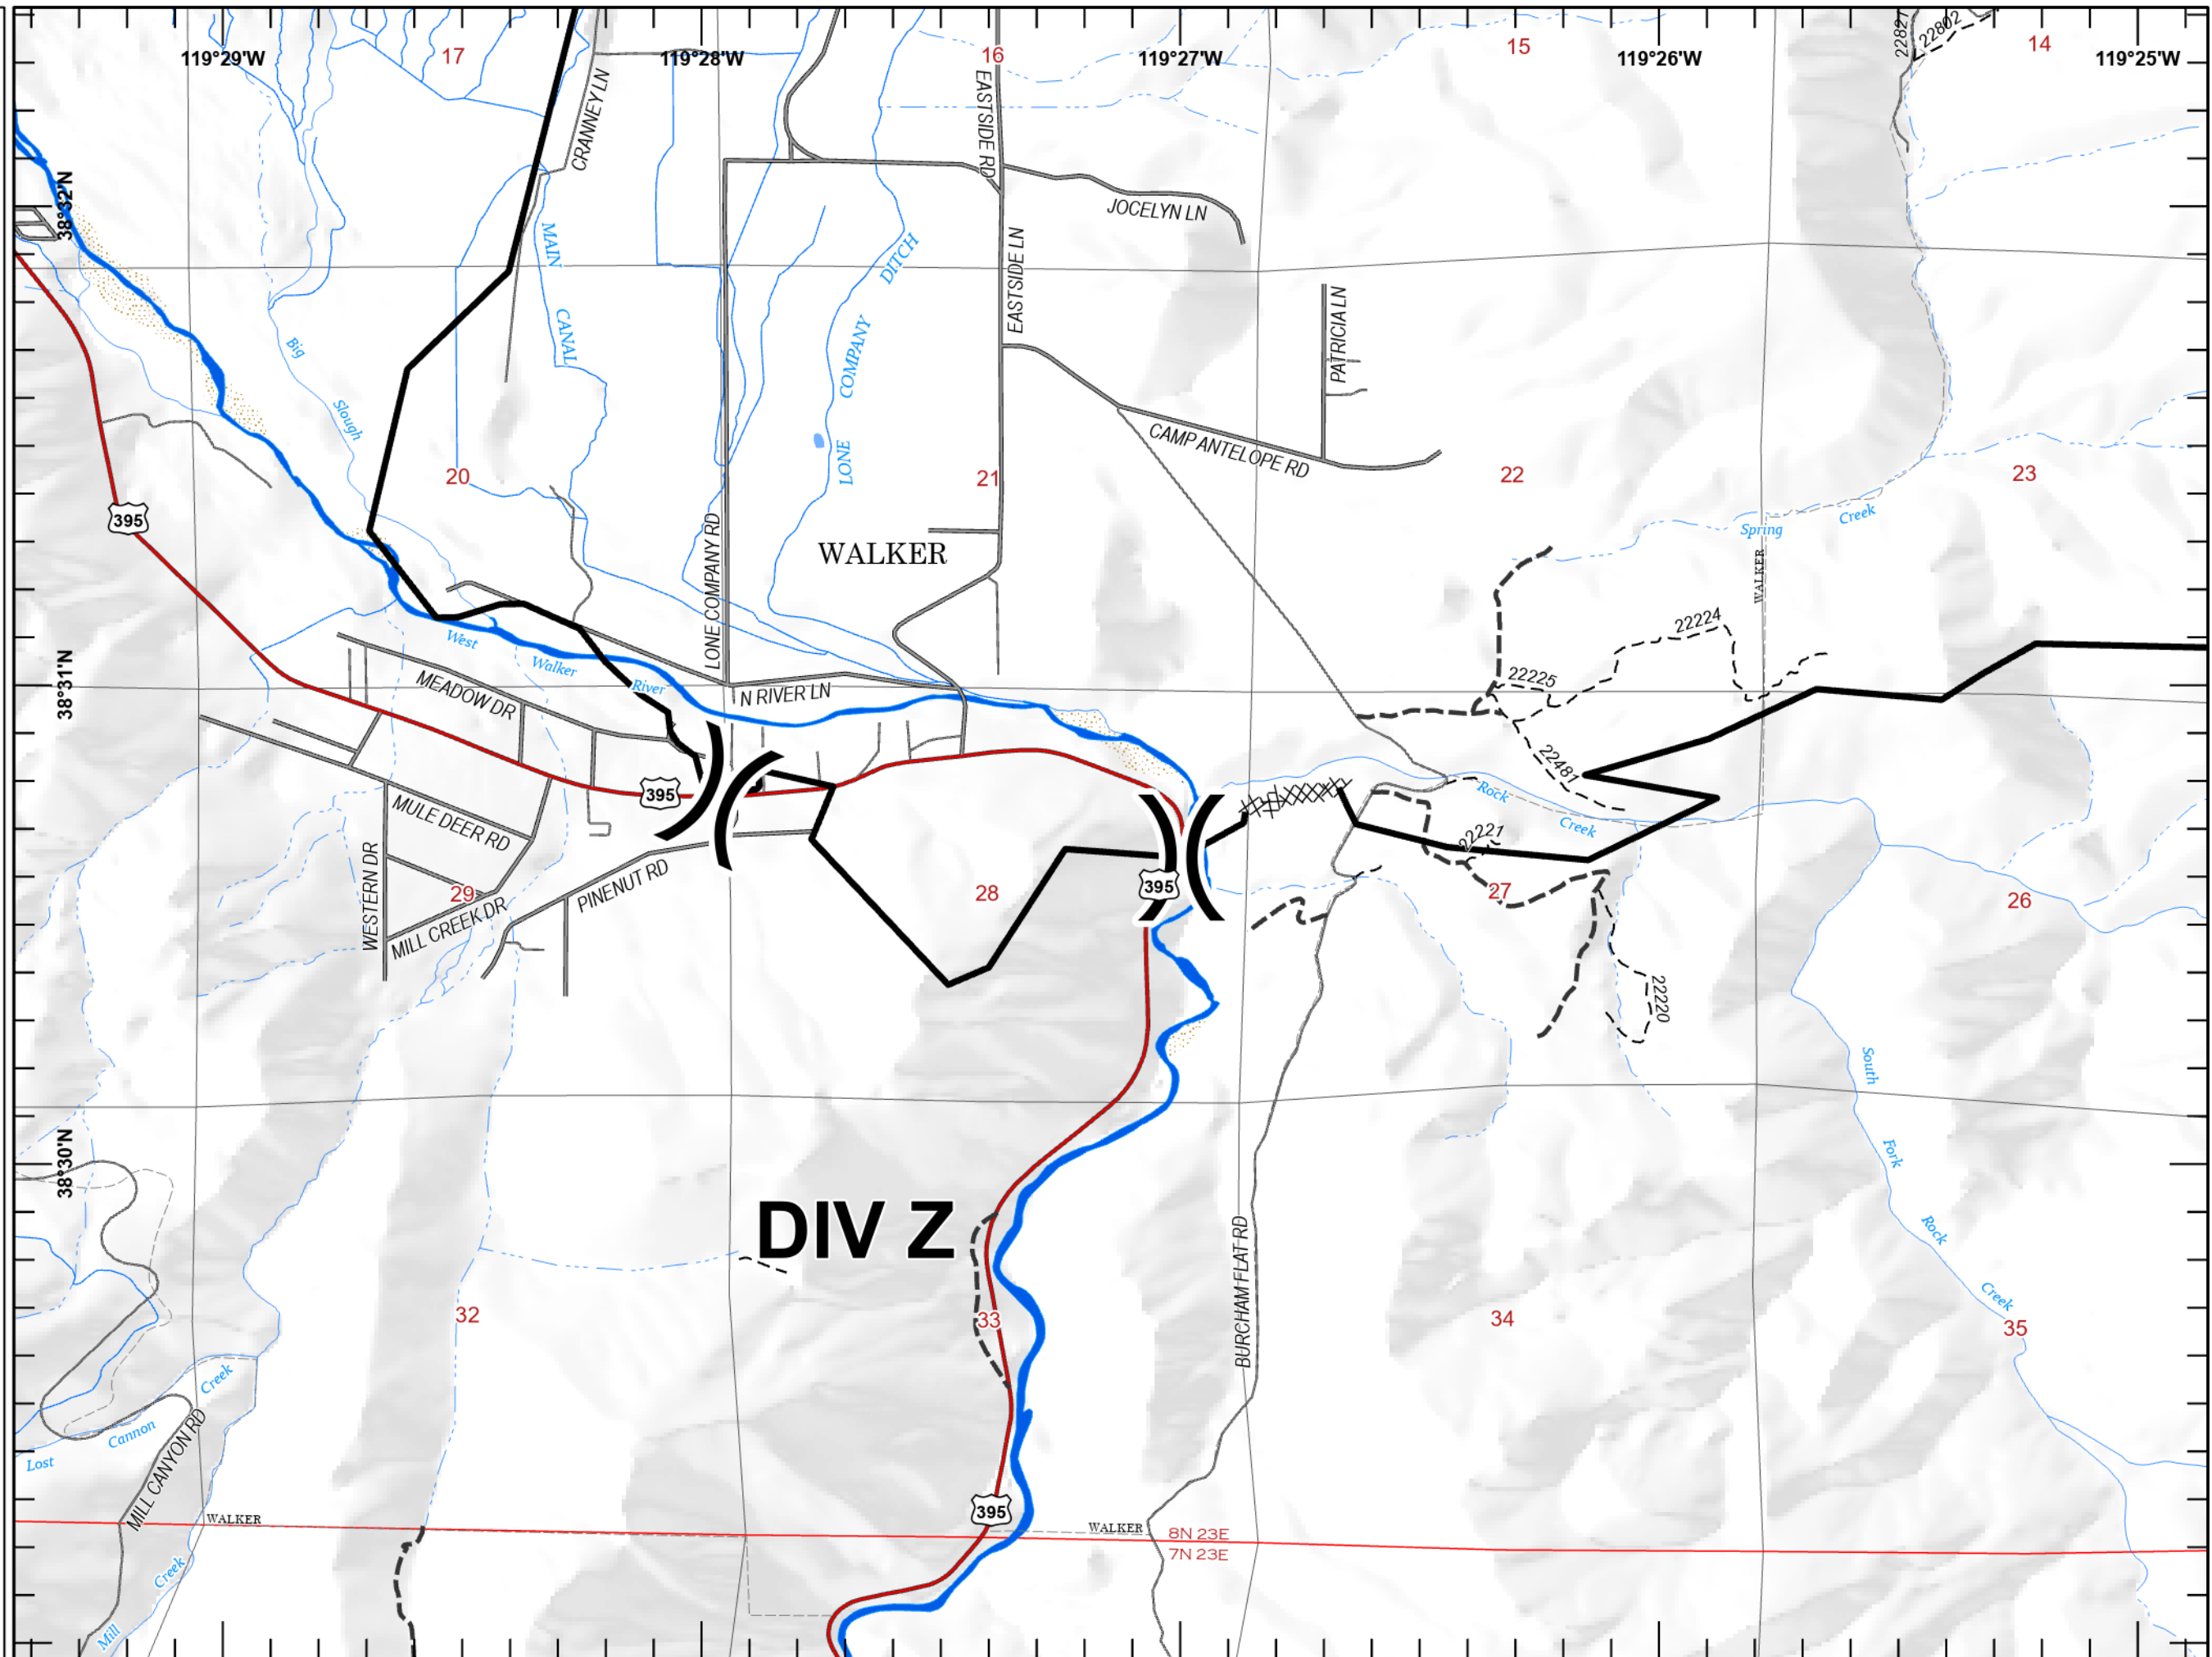

IAP Mountain View

CA-OVD-030860
11/21/2020

- Label Point
- Drop Point
- Spot Fire
-) Division Break
- Contained Line
- XX Completed Dozer Line
- Contained, Not Controlled

1:90,000

Last Updated
11/20/2020
22:17

Last Updated
11/20/2020
22:23

IAP Mountain View

CA-OVD-030860
11/21/2020

- Label Point
- Contained Line
- Contained, Not Controlled

Page 1	Page 2	Page 3
Page 4	Page 5	Page 6
Page 7	Page 8	

1:24,000

Last Updated
11/20/2020
22:23

CA-OVD-030860
11/21/2020

- Label Point
-) Division Break
- Contained Line
- ⊗⊗ Completed Dozer Line

Page 1	Page 2	Page 3
Page 4	Page 5	Page 6
Page 7	Page 8	

1:24,000

Last Updated
11/20/2020
22:24

IAP Mountain View

CA-OVD-030860
11/21/2020

- Label Point
- Contained Line
- - - Contained, Not Controlled

Page 1	Page 2	Page 3
Page 4	Page 5	Page 6
Page 7	Page 8	

1:24,000

Last Updated
11/20/2020
22:24