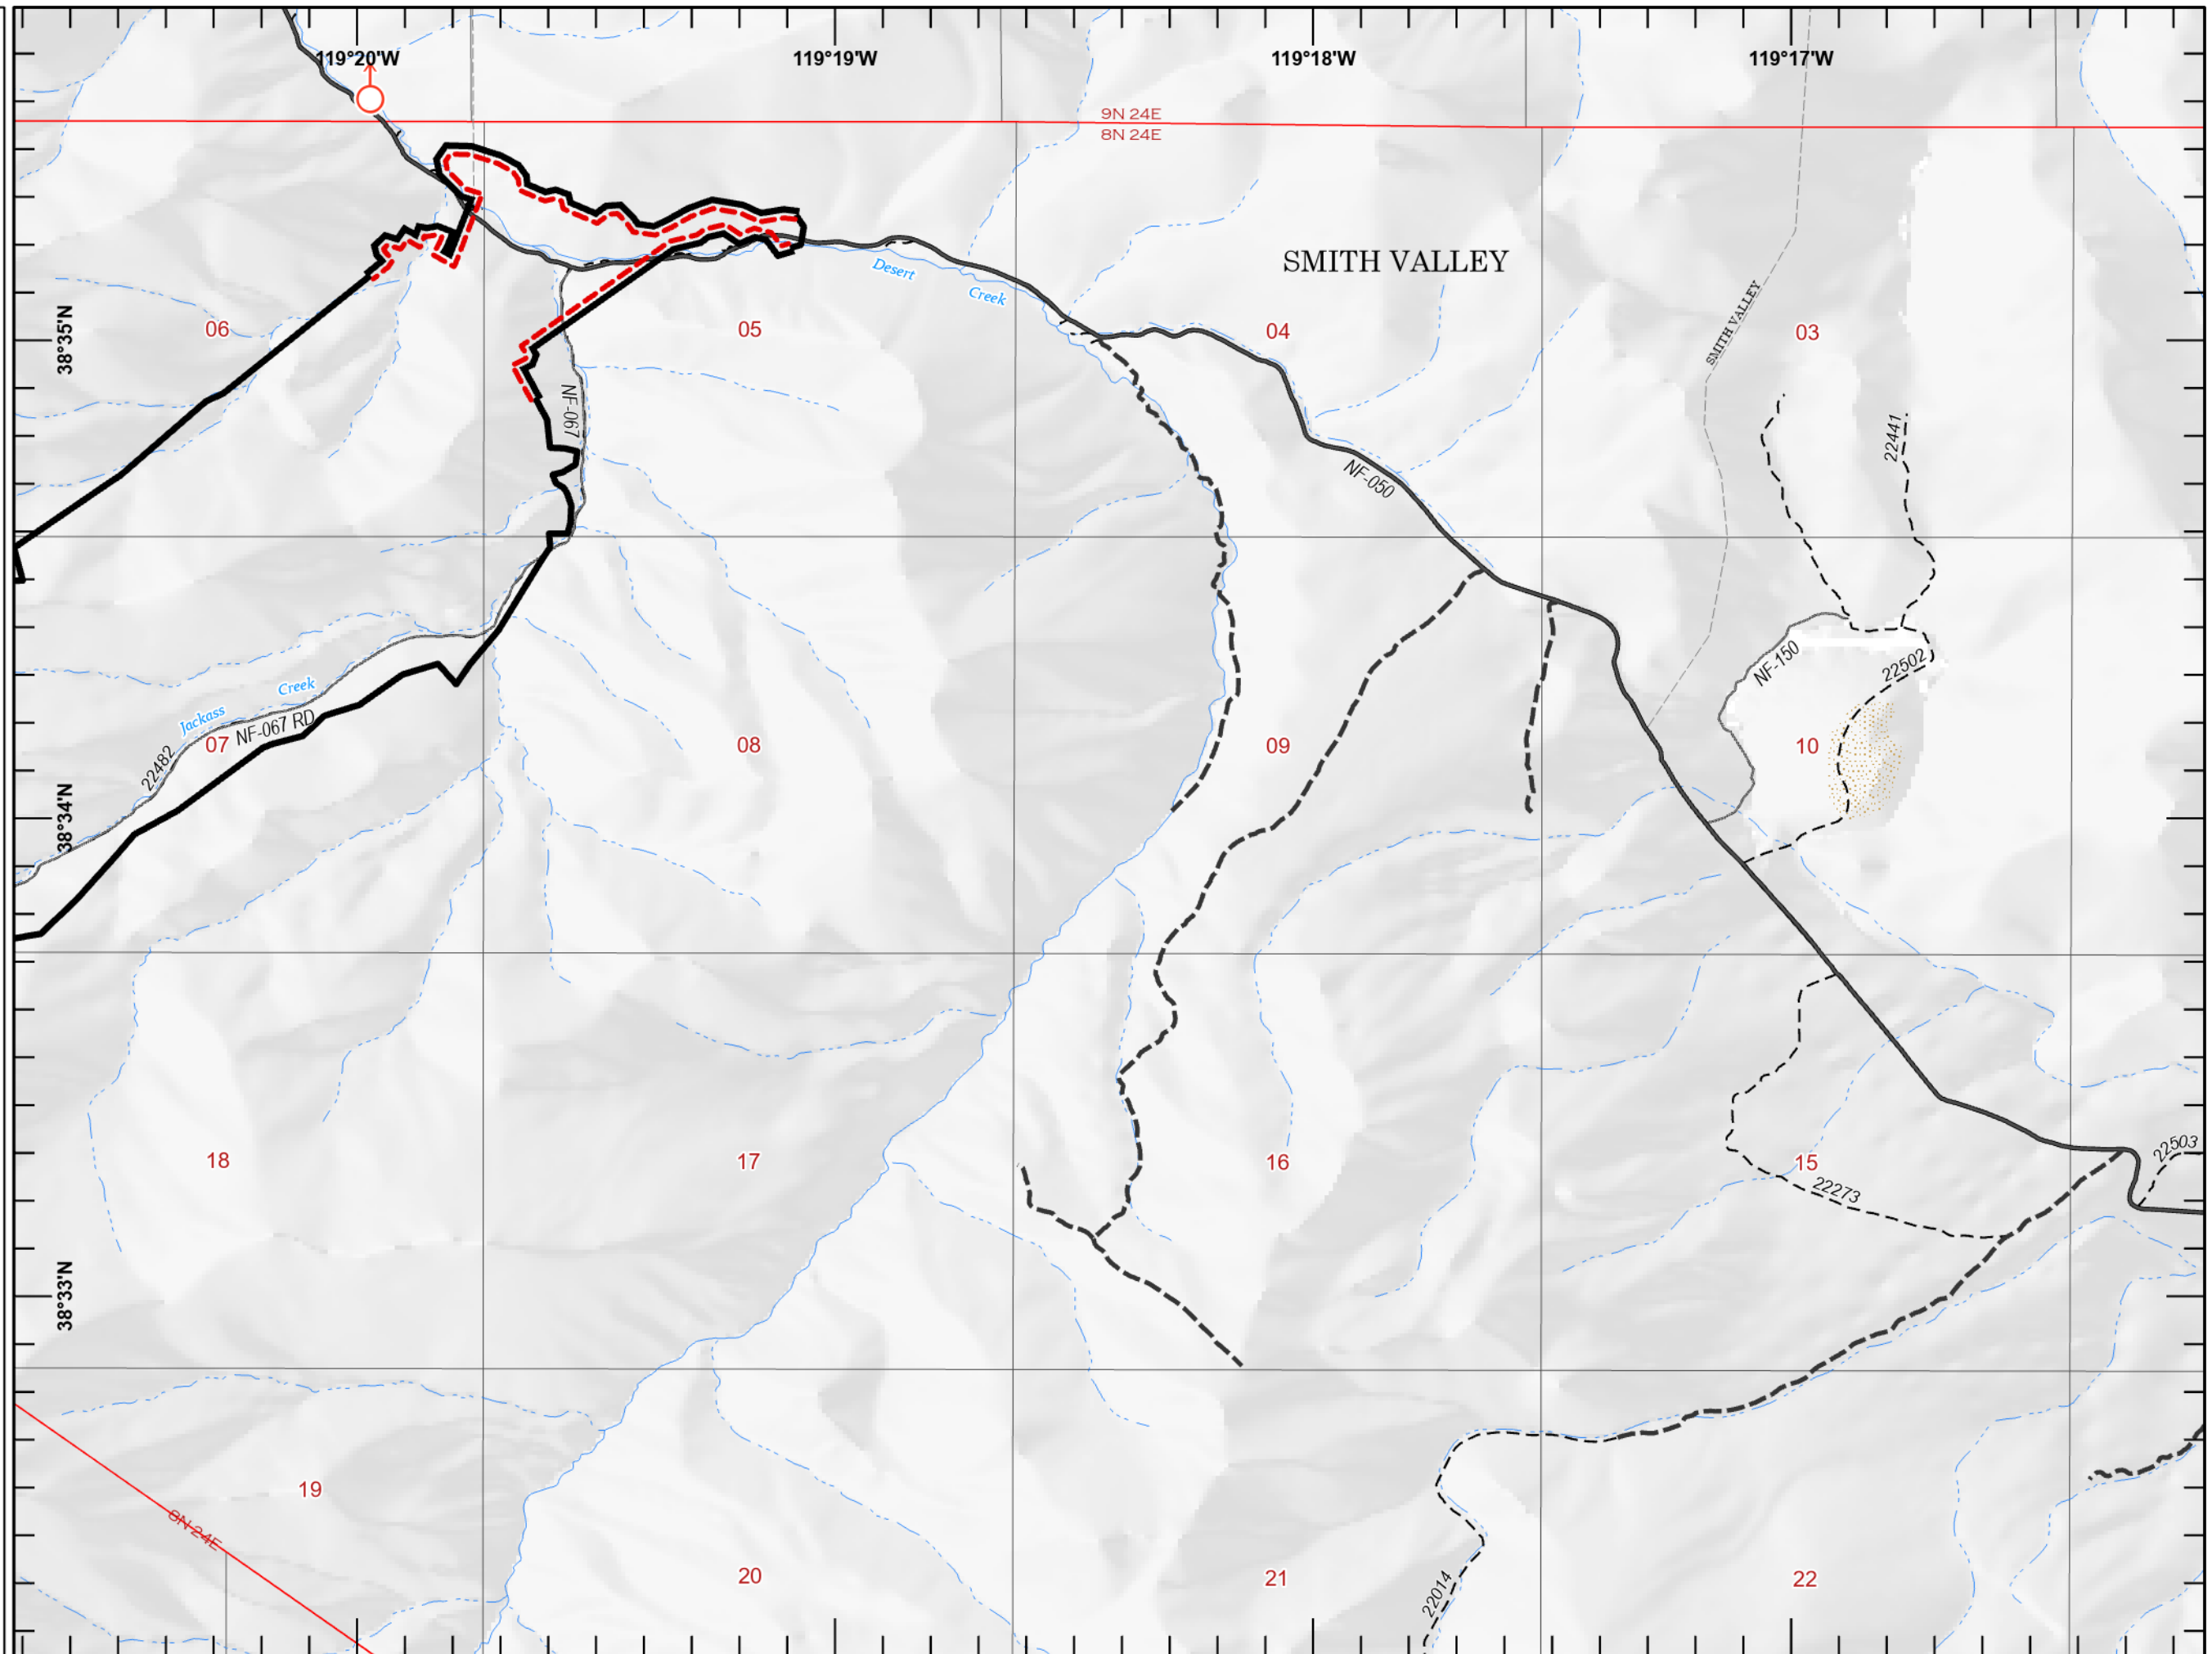

IAP Mountain View

CA-OVD-030860
11/21/2020

- Drop Point
- ⊗ Spot Fire
-) Division Break
- Contained Line
- Contained, Not Controlled

Page 1	Page 2	Page 3
Page 4	Page 5	Page 6
Page 7	Page 8	

1:24,000

Last Updated
11/20/2020
22:23

IAP Mountain View

CA-OVD-030860
11/21/2020

-  Spot Fire
-  Contained Line
-  Contained, Not Controlled

Page 1	Page 2	Page 3
Page 4	Page 5	Page 6
Page 7	Page 8	

1:24,000

Last Updated
11/20/2020
22:23

IAP Mountain View

CA-OVD-030860
11/21/2020

- Label Point
-) Division Break
- Contained Line
- ⊗⊗ Completed Dozer Line

Page 1	Page 2	Page 3
Page 4	Page 5	Page 6
Page 7	Page 8	

1:24,000

Last Updated
11/20/2020
22:24

IAP Mountain View

CA-OVD-030860
11/21/2020

- Label Point
- Contained Line
- - - Contained, Not Controlled

Page 1	Page 2	Page 3
Page 4	Page 5	Page 6
Page 7	Page 8	

1:24,000

Last Updated
11/20/2020
22:24