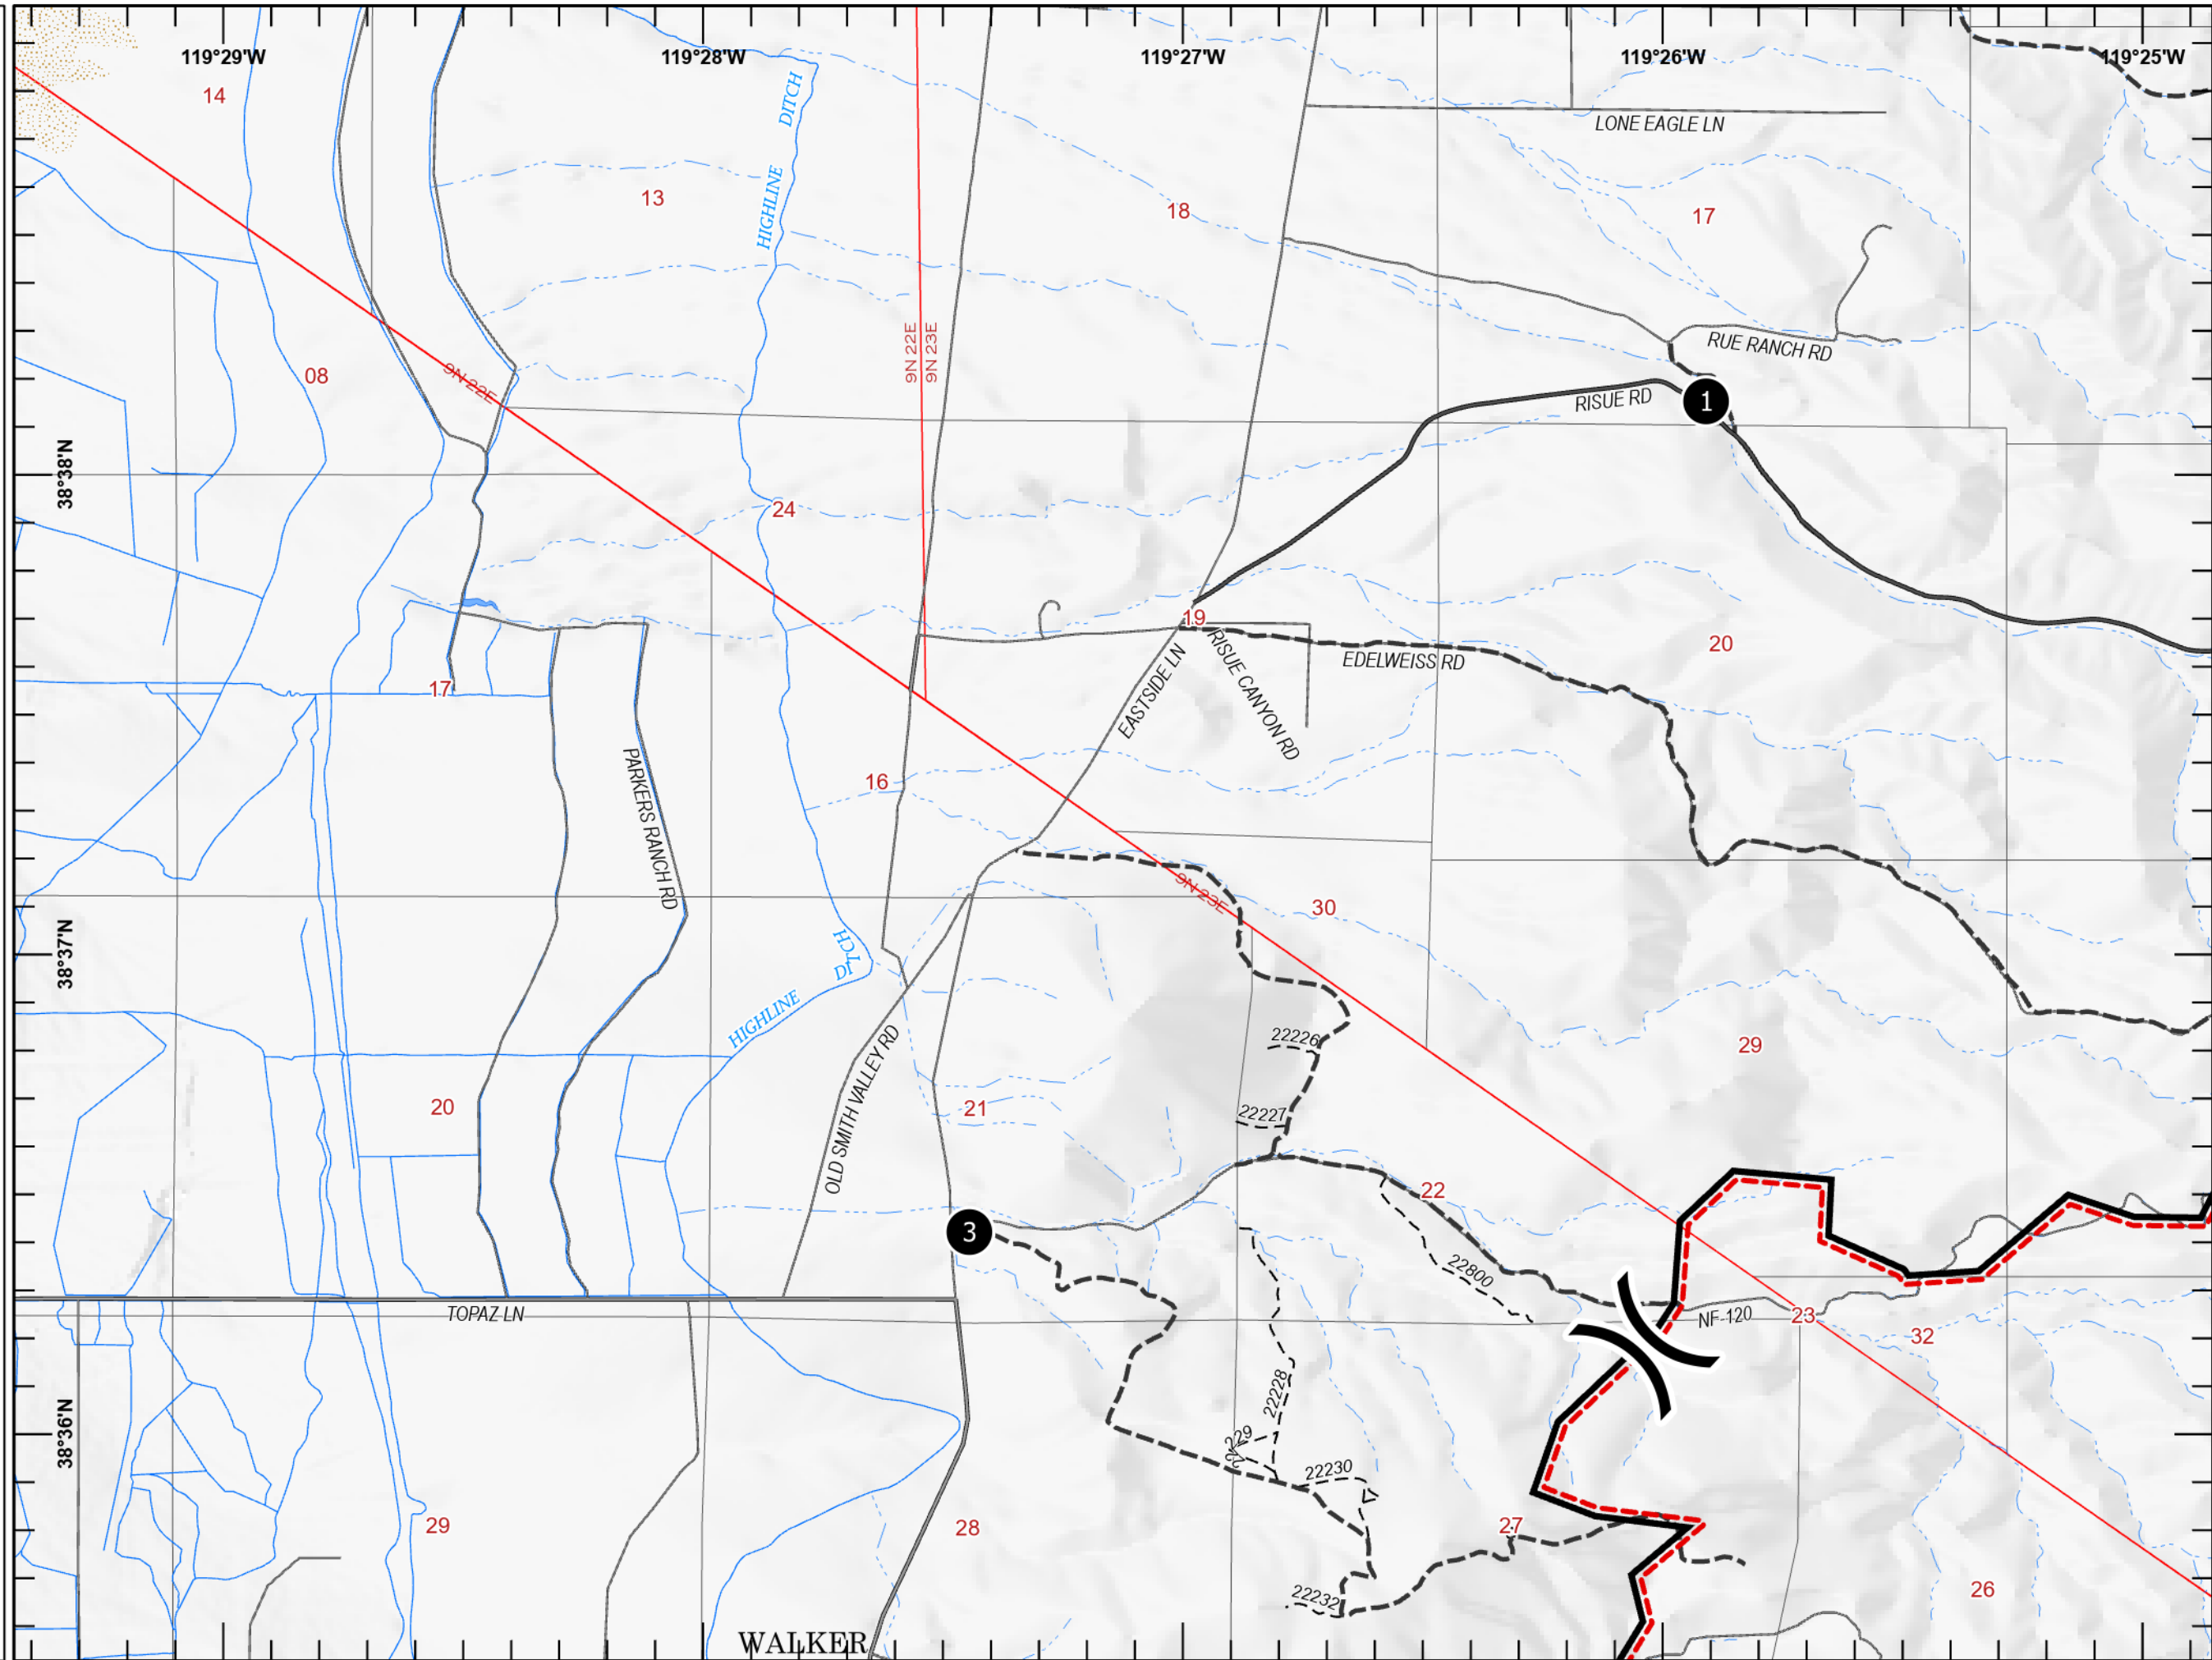

IAP Mountain View

CA-OVD-030860
11/21/2020

- Label Point
- Drop Point
- Spot Fire
-) Division Break
- Contained Line
- XX Completed Dozer Line
- Contained, Not Controlled

1:90,000

Last Updated
11/20/2020
22:17

IAP Mountain View

CA-OVD-030860
11/21/2020

- Drop Point
-) Division Break
- Contained Line
- Contained, Not Controlled

Page 1	Page 2	Page 3
Page 4	Page 5	Page 6
Page 7	Page 8	

1:24,000

Last Updated
11/20/2020
22:22

IAP Mountain View

CA-OVD-030860
11/21/2020

- Label Point
- Drop Point
- ⊕ Spot Fire
-) Division Break
- Contained Line
- - - Contained, Not Controlled

Page 1	Page 2	Page 3
Page 4	Page 5	Page 6
Page 7	Page 8	

1:24,000

Last Updated
11/20/2020
22:23

IAP Mountain View

CA-OVD-030860
11/21/2020

Label Point

Spot Fire

Page 1	Page 2	Page 3
Page 4	Page 5	Page 6
Page 7	Page 8	

1:24,000