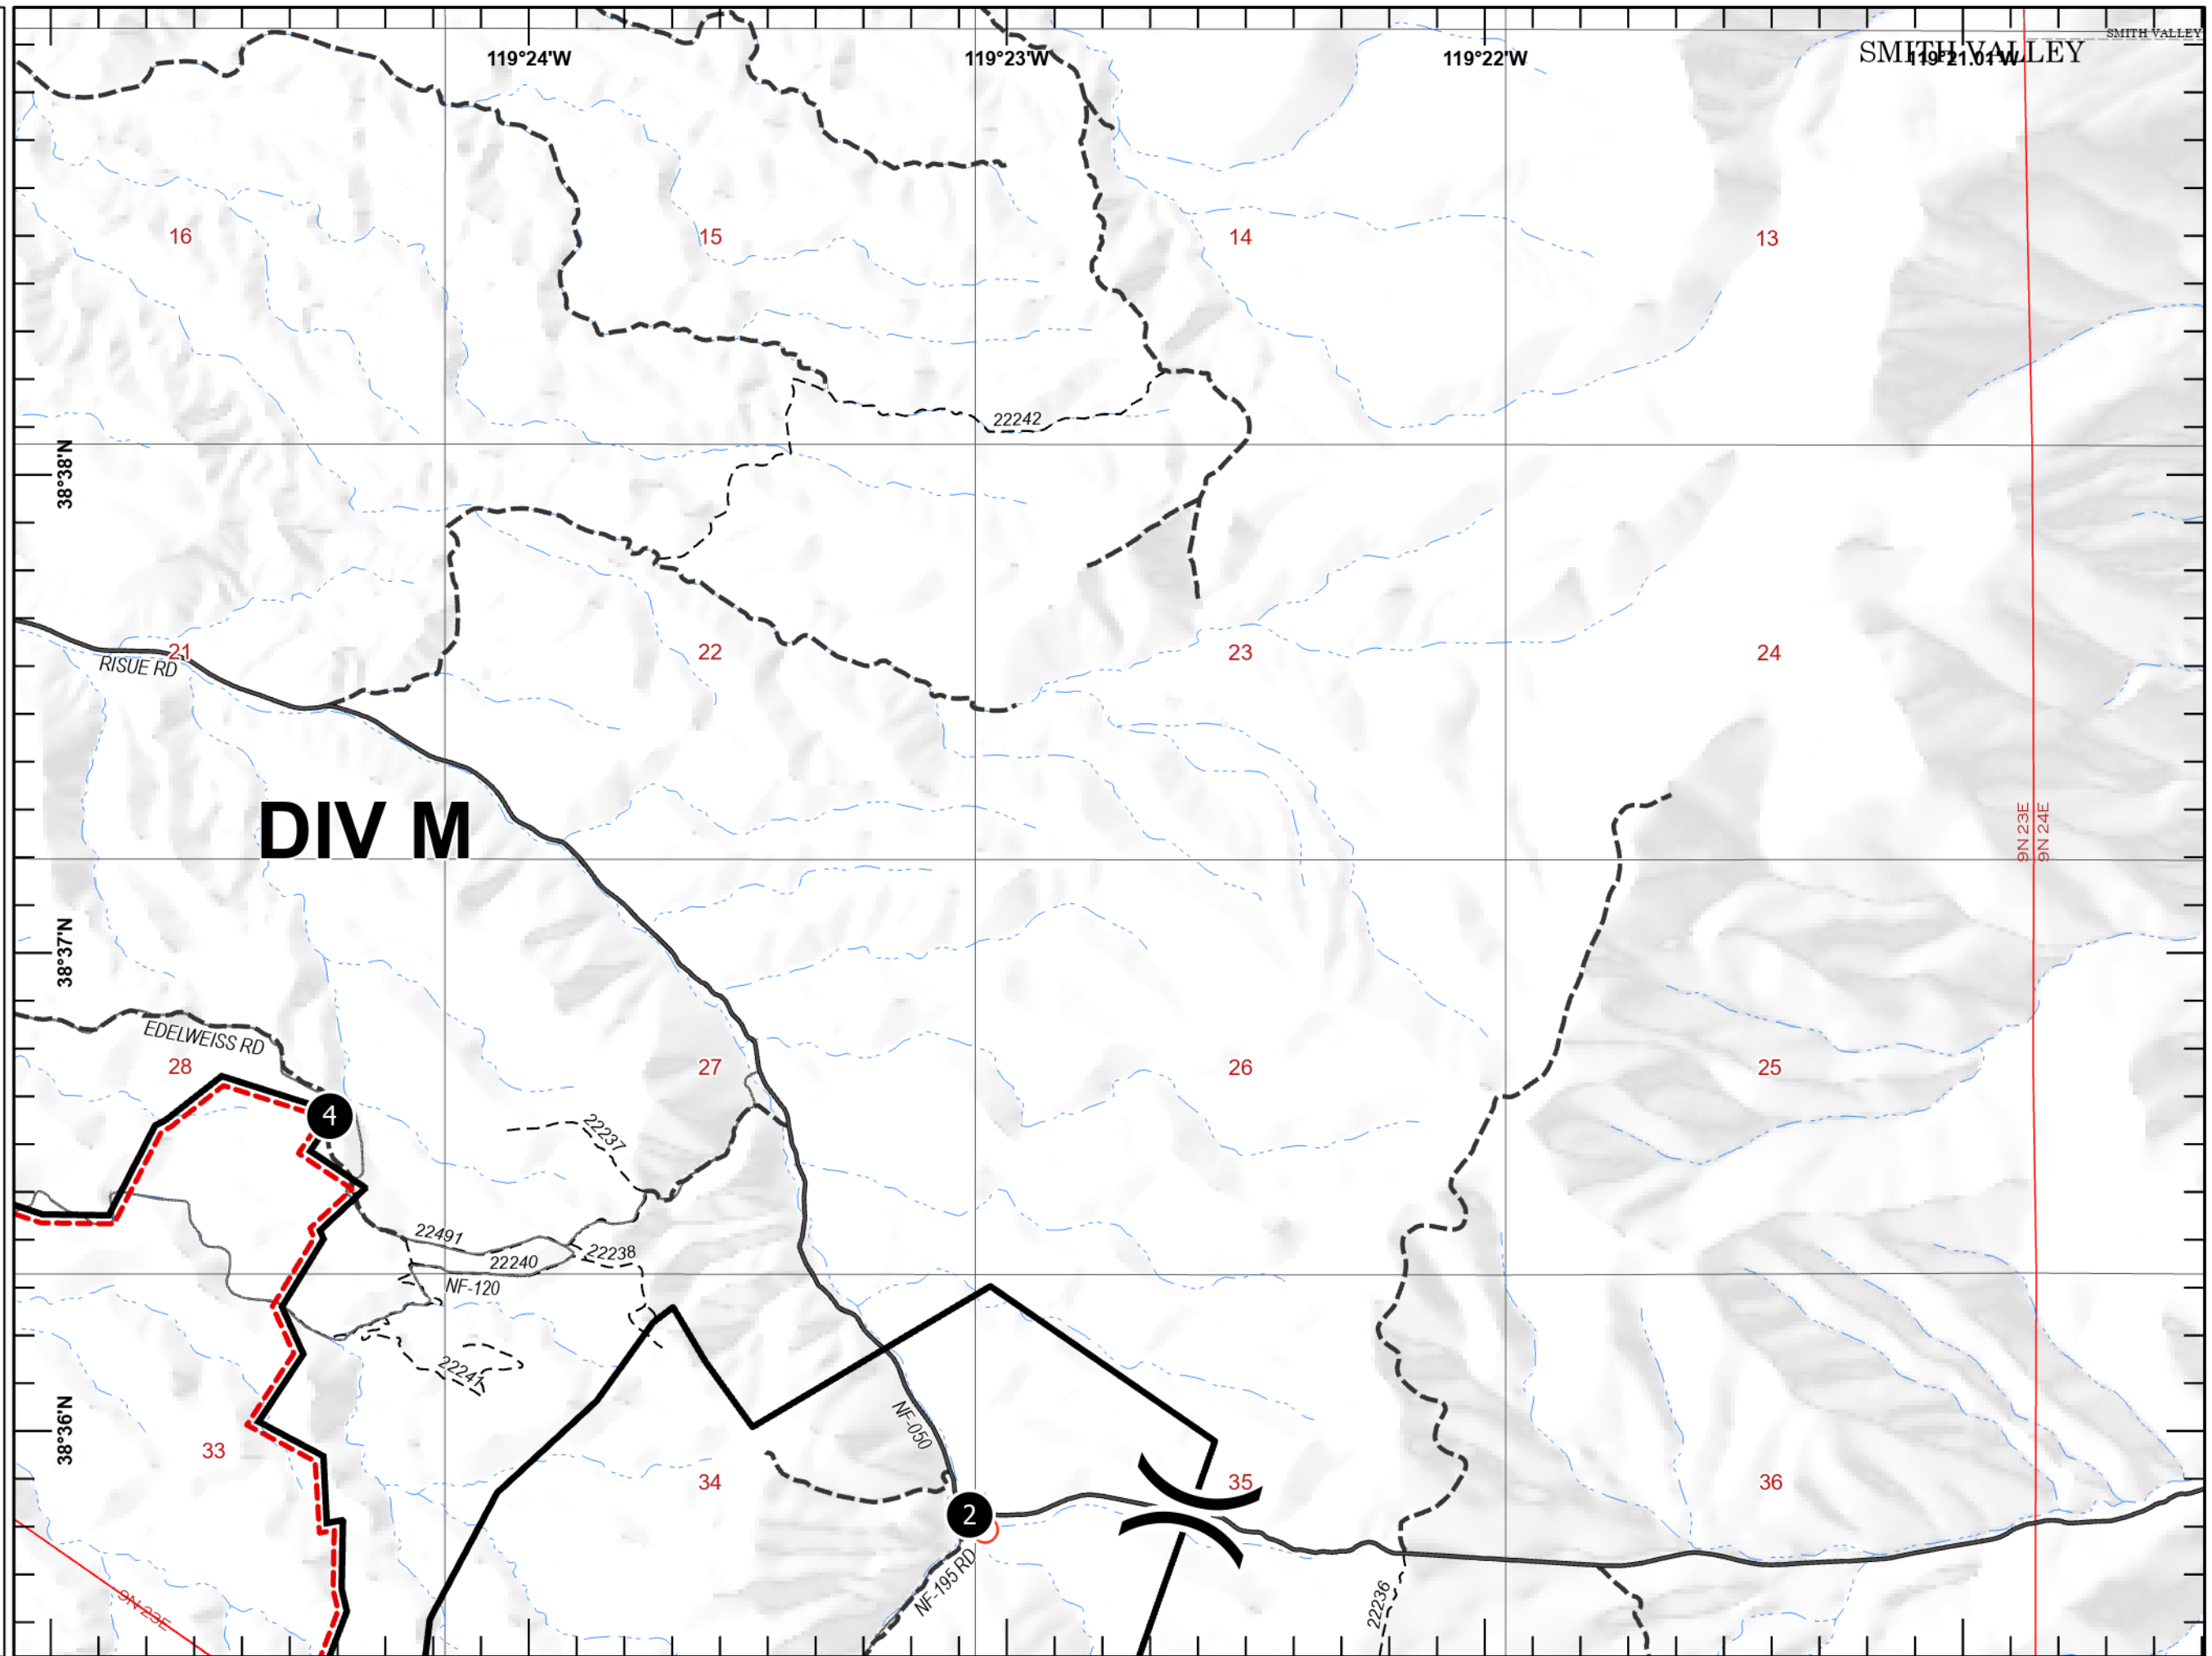

IAP Mountain View

CA-OVD-030860
11/21/2020

- Label Point
- Drop Point
- Spot Fire
-) Division Break
- Contained Line
- XX Completed Dozer Line
- Contained, Not Controlled

1:90,000

Last Updated
11/20/2020
22:17

IAP Mountain View

CA-OVD-030860
11/21/2020

- Label Point
- Drop Point
- ⊕ Spot Fire
-) Division Break
- Contained Line
- - - Contained, Not Controlled

Page 1	Page 2	Page 3
Page 4	Page 5	Page 6
Page 7	Page 8	

1:24,000

Last Updated
11/20/2020
22:23

IAP Mountain View

CA-OVD-030860
11/21/2020

Label Point

Spot Fire

Page 1	Page 2	Page 3
Page 4	Page 5	Page 6
Page 7	Page 8	

1:24,000

Last Updated
11/20/2020
22:23

IAP Mountain View

CA-OVD-030860
11/21/2020

- Label Point
- Contained Line
- Contained, Not Controlled

Page 1	Page 2	Page 3
Page 4	Page 5	Page 6
Page 7	Page 8	

1:24,000

Last Updated
11/20/2020
22:23