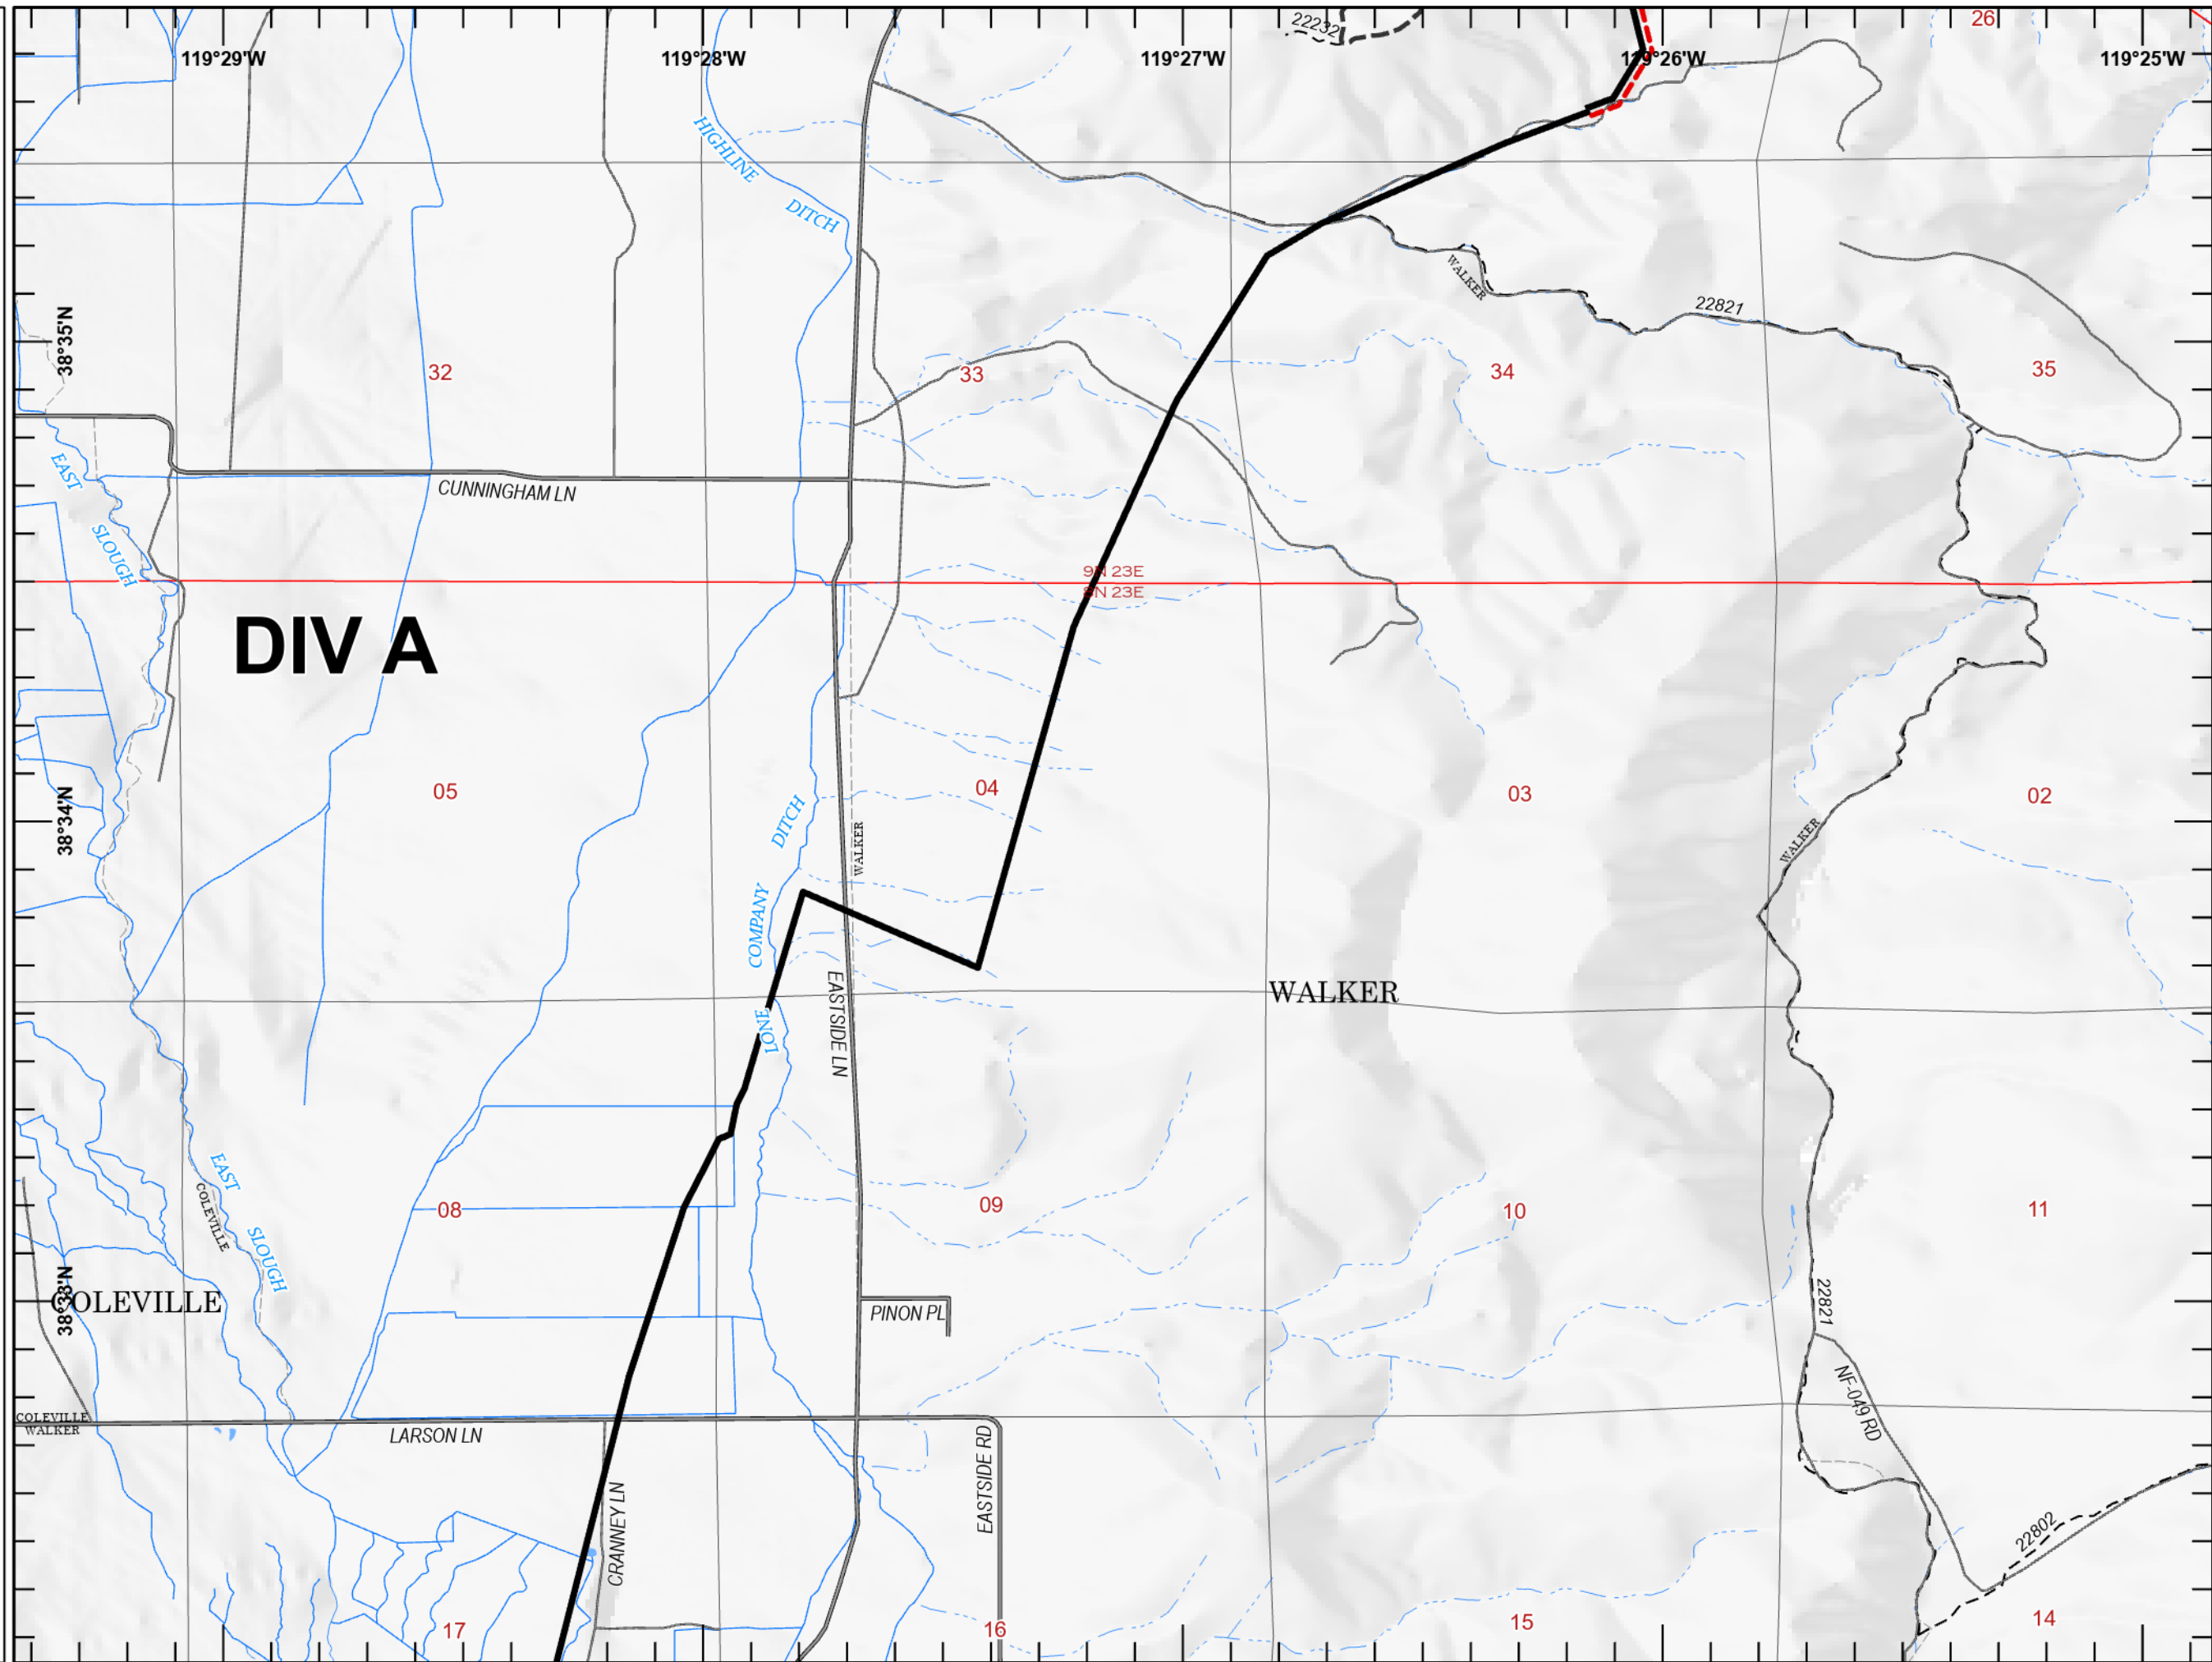

1:24,000

Last Updated
11/20/2020
22:23

IAP Mountain View

CA-OVD-030860
11/21/2020

Label Point

Spot Fire

Page 1	Page 2	Page 3
Page 4	Page 5	Page 6
Page 7	Page 8	

1:24,000

Last Updated
11/20/2020
22:23

IAP Mountain View

CA-OVD-030860
11/21/2020

- Label Point
- Contained Line
- Contained, Not Controlled

Page 1	Page 2	Page 3
Page 4	Page 5	Page 6
Page 7	Page 8	

1:24,000

Last Updated
11/20/2020
22:23

IAP Mountain View

CA-OVD-030860
11/21/2020

- Drop Point
- ⊗ Spot Fire
-) Division Break
- Contained Line
- Contained, Not Controlled

Page 1	Page 2	Page 3
Page 4	Page 5	Page 6
Page 7	Page 8	

1:24,000

Last Updated
11/20/2020
22:23

CA-OVD-030860
11/21/2020

- Label Point
-) Division Break
- Contained Line
- ⊗⊗ Completed Dozer Line

Page 1	Page 2	Page 3
Page 4	Page 5	Page 6
Page 7	Page 8	

1:24,000

Last Updated
11/20/2020
22:24

IAP Mountain View