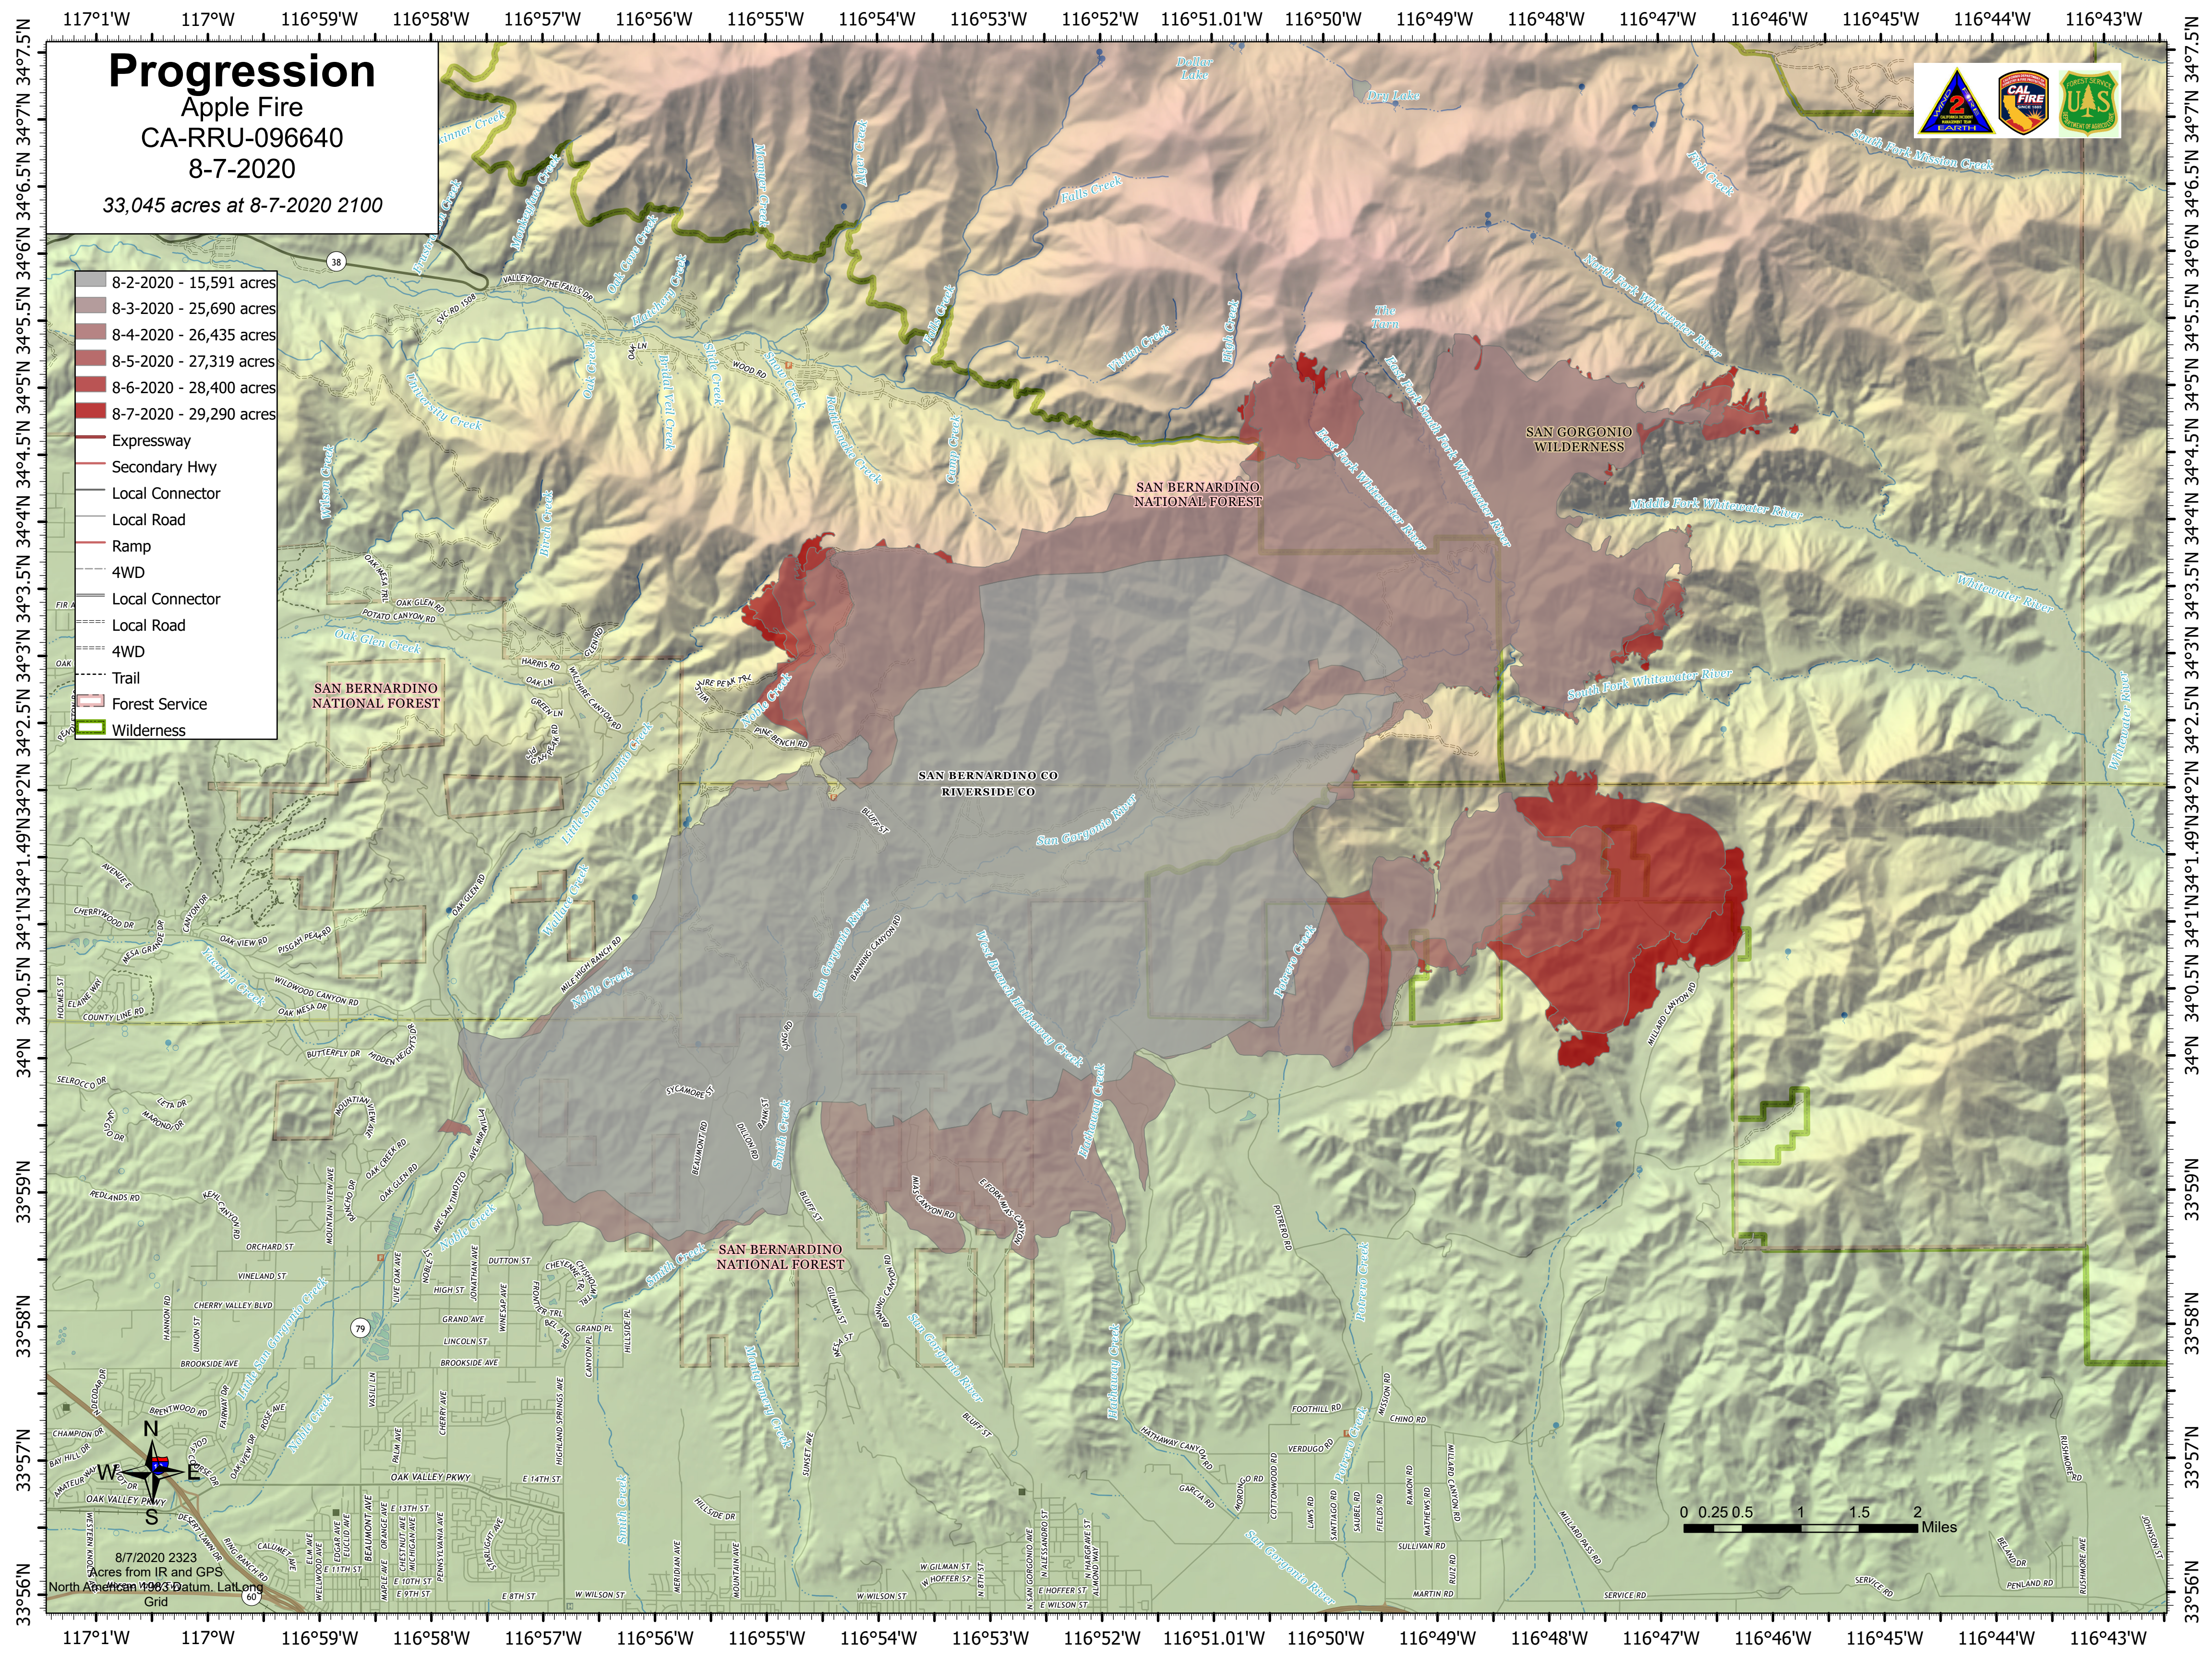

Progression

Apple Fire
CA-RRU-096640
8-7-2020

33,045 acres at 8-7-2020 2100

- 8-2-2020 - 15,591 acres
- 8-3-2020 - 25,690 acres
- 8-4-2020 - 26,435 acres
- 8-5-2020 - 27,319 acres
- 8-6-2020 - 28,400 acres
- 8-7-2020 - 29,290 acres
- Expressway
- Secondary Hwy
- Local Connector
- Local Road
- Ramp
- 4WD
- Local Connector
- Local Road
- 4WD
- Trail
- Forest Service
- Wilderness

0 0.25 0.5 1 1.5 2 Miles

8/7/2020 2323
Acres from IR and GPS
North American 1983 Datum, LatLong
Grid