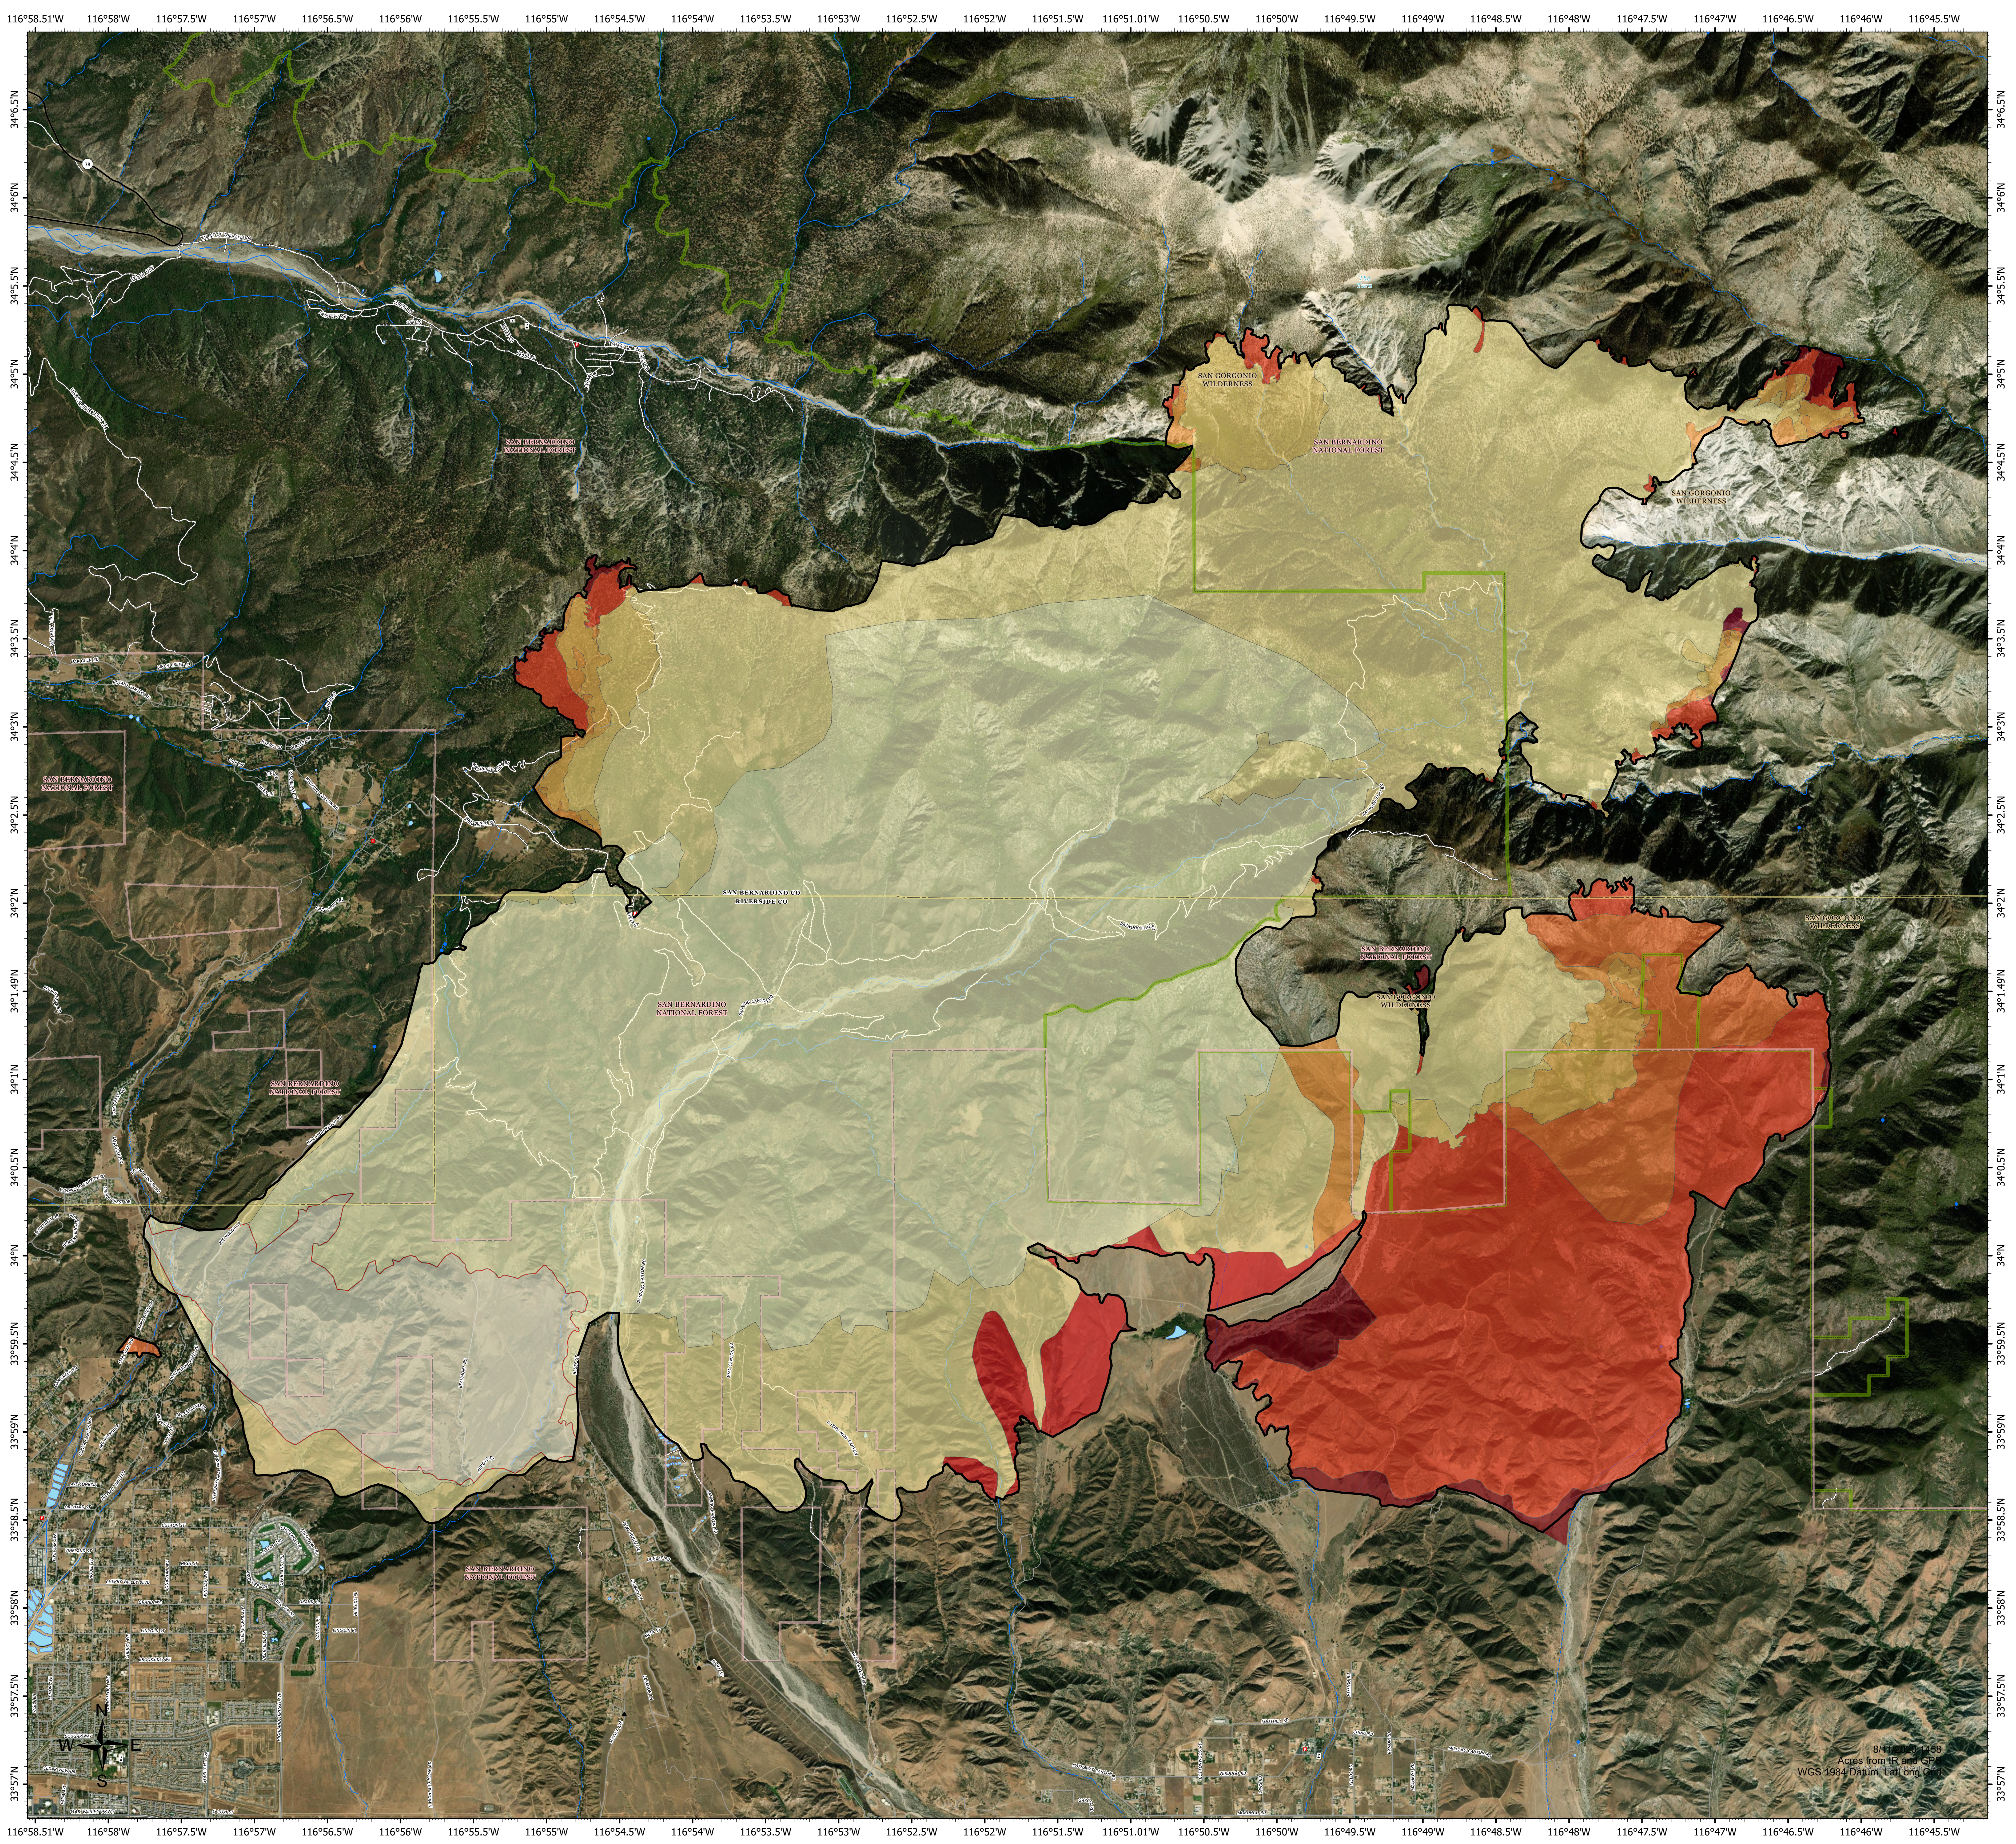

Progression

Apple Fire
CA-RRU-096640
08/11/2020

33,369 acres as of 08/10/2020

8/11/2020 12:58
Acres from TR and GIS
WGS 1984 Datum, Lat Long Only