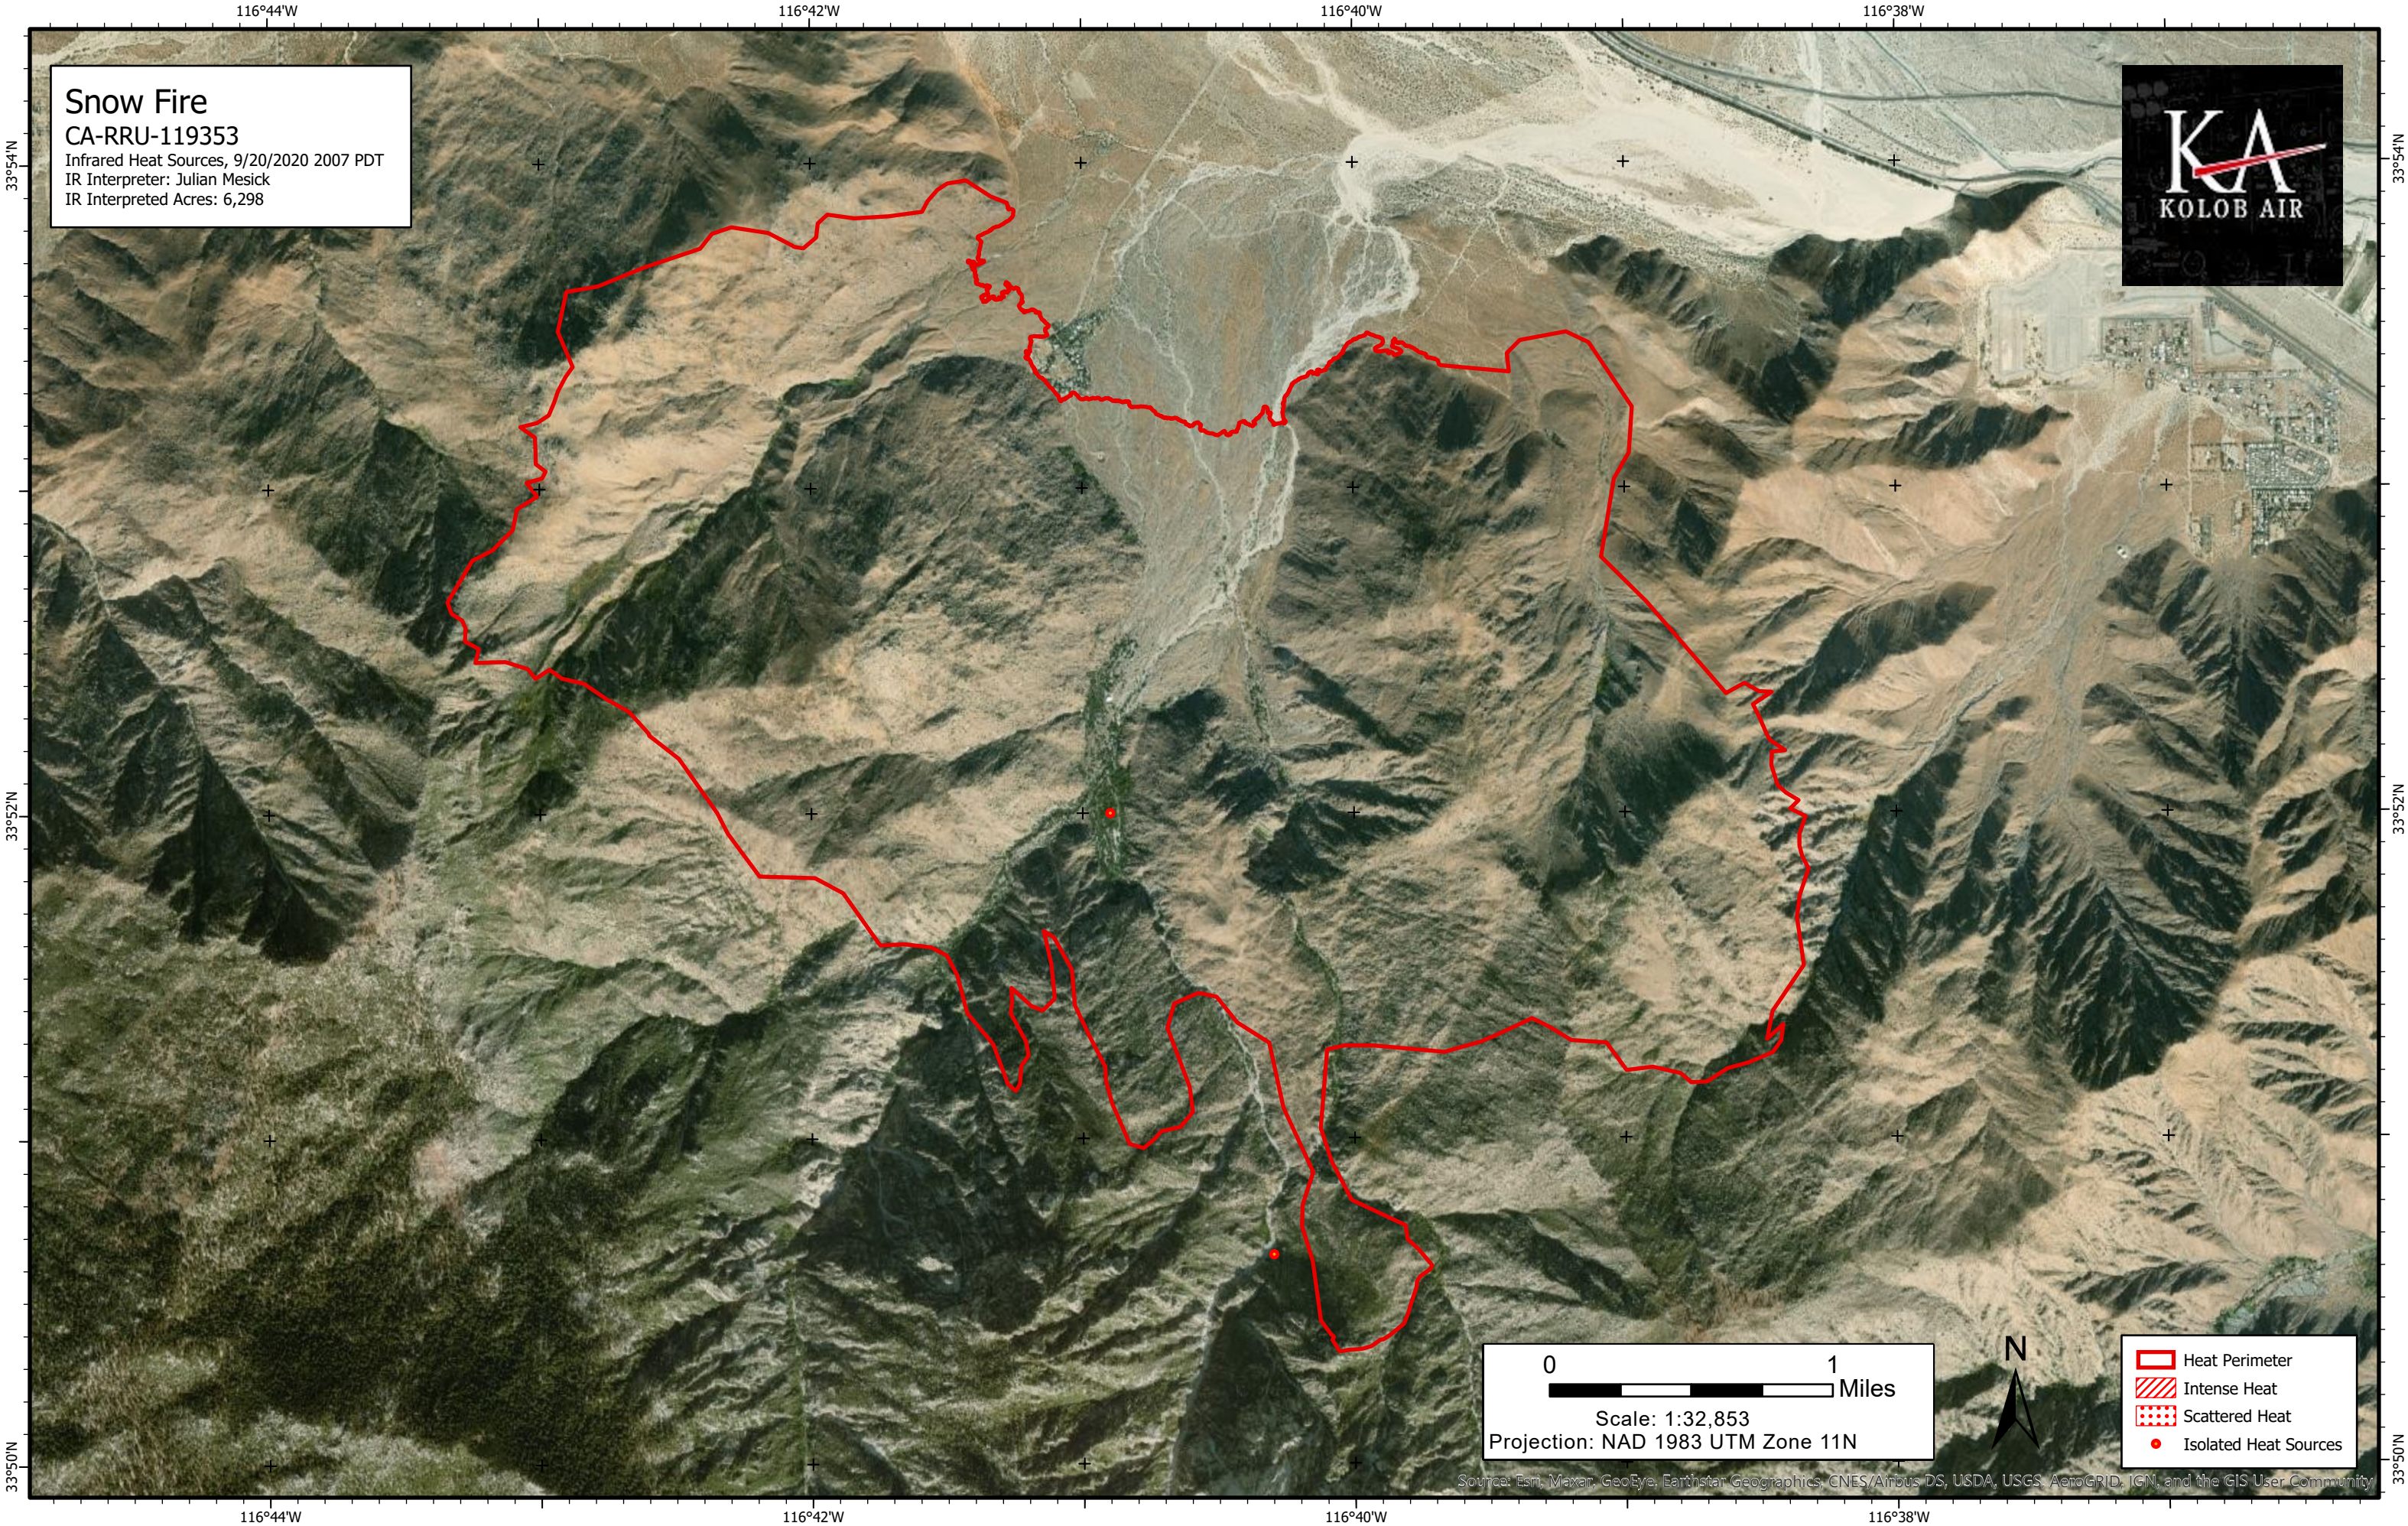

Snow Fire
CA-RRU-119353
Infrared Heat Sources, 9/20/2020 2007 PDT
IR Interpreter: Julian Mesick
IR Interpreted Acres: 6,298

- Heat Perimeter
- Intense Heat
- Scattered Heat
- Isolated Heat Sources

Source: Esri, Maxar, GeoEye, Earthstar Geographics, CNES/Airbus DS, USDA, USGS, AeroGRID, IGN, and the GIS User Community