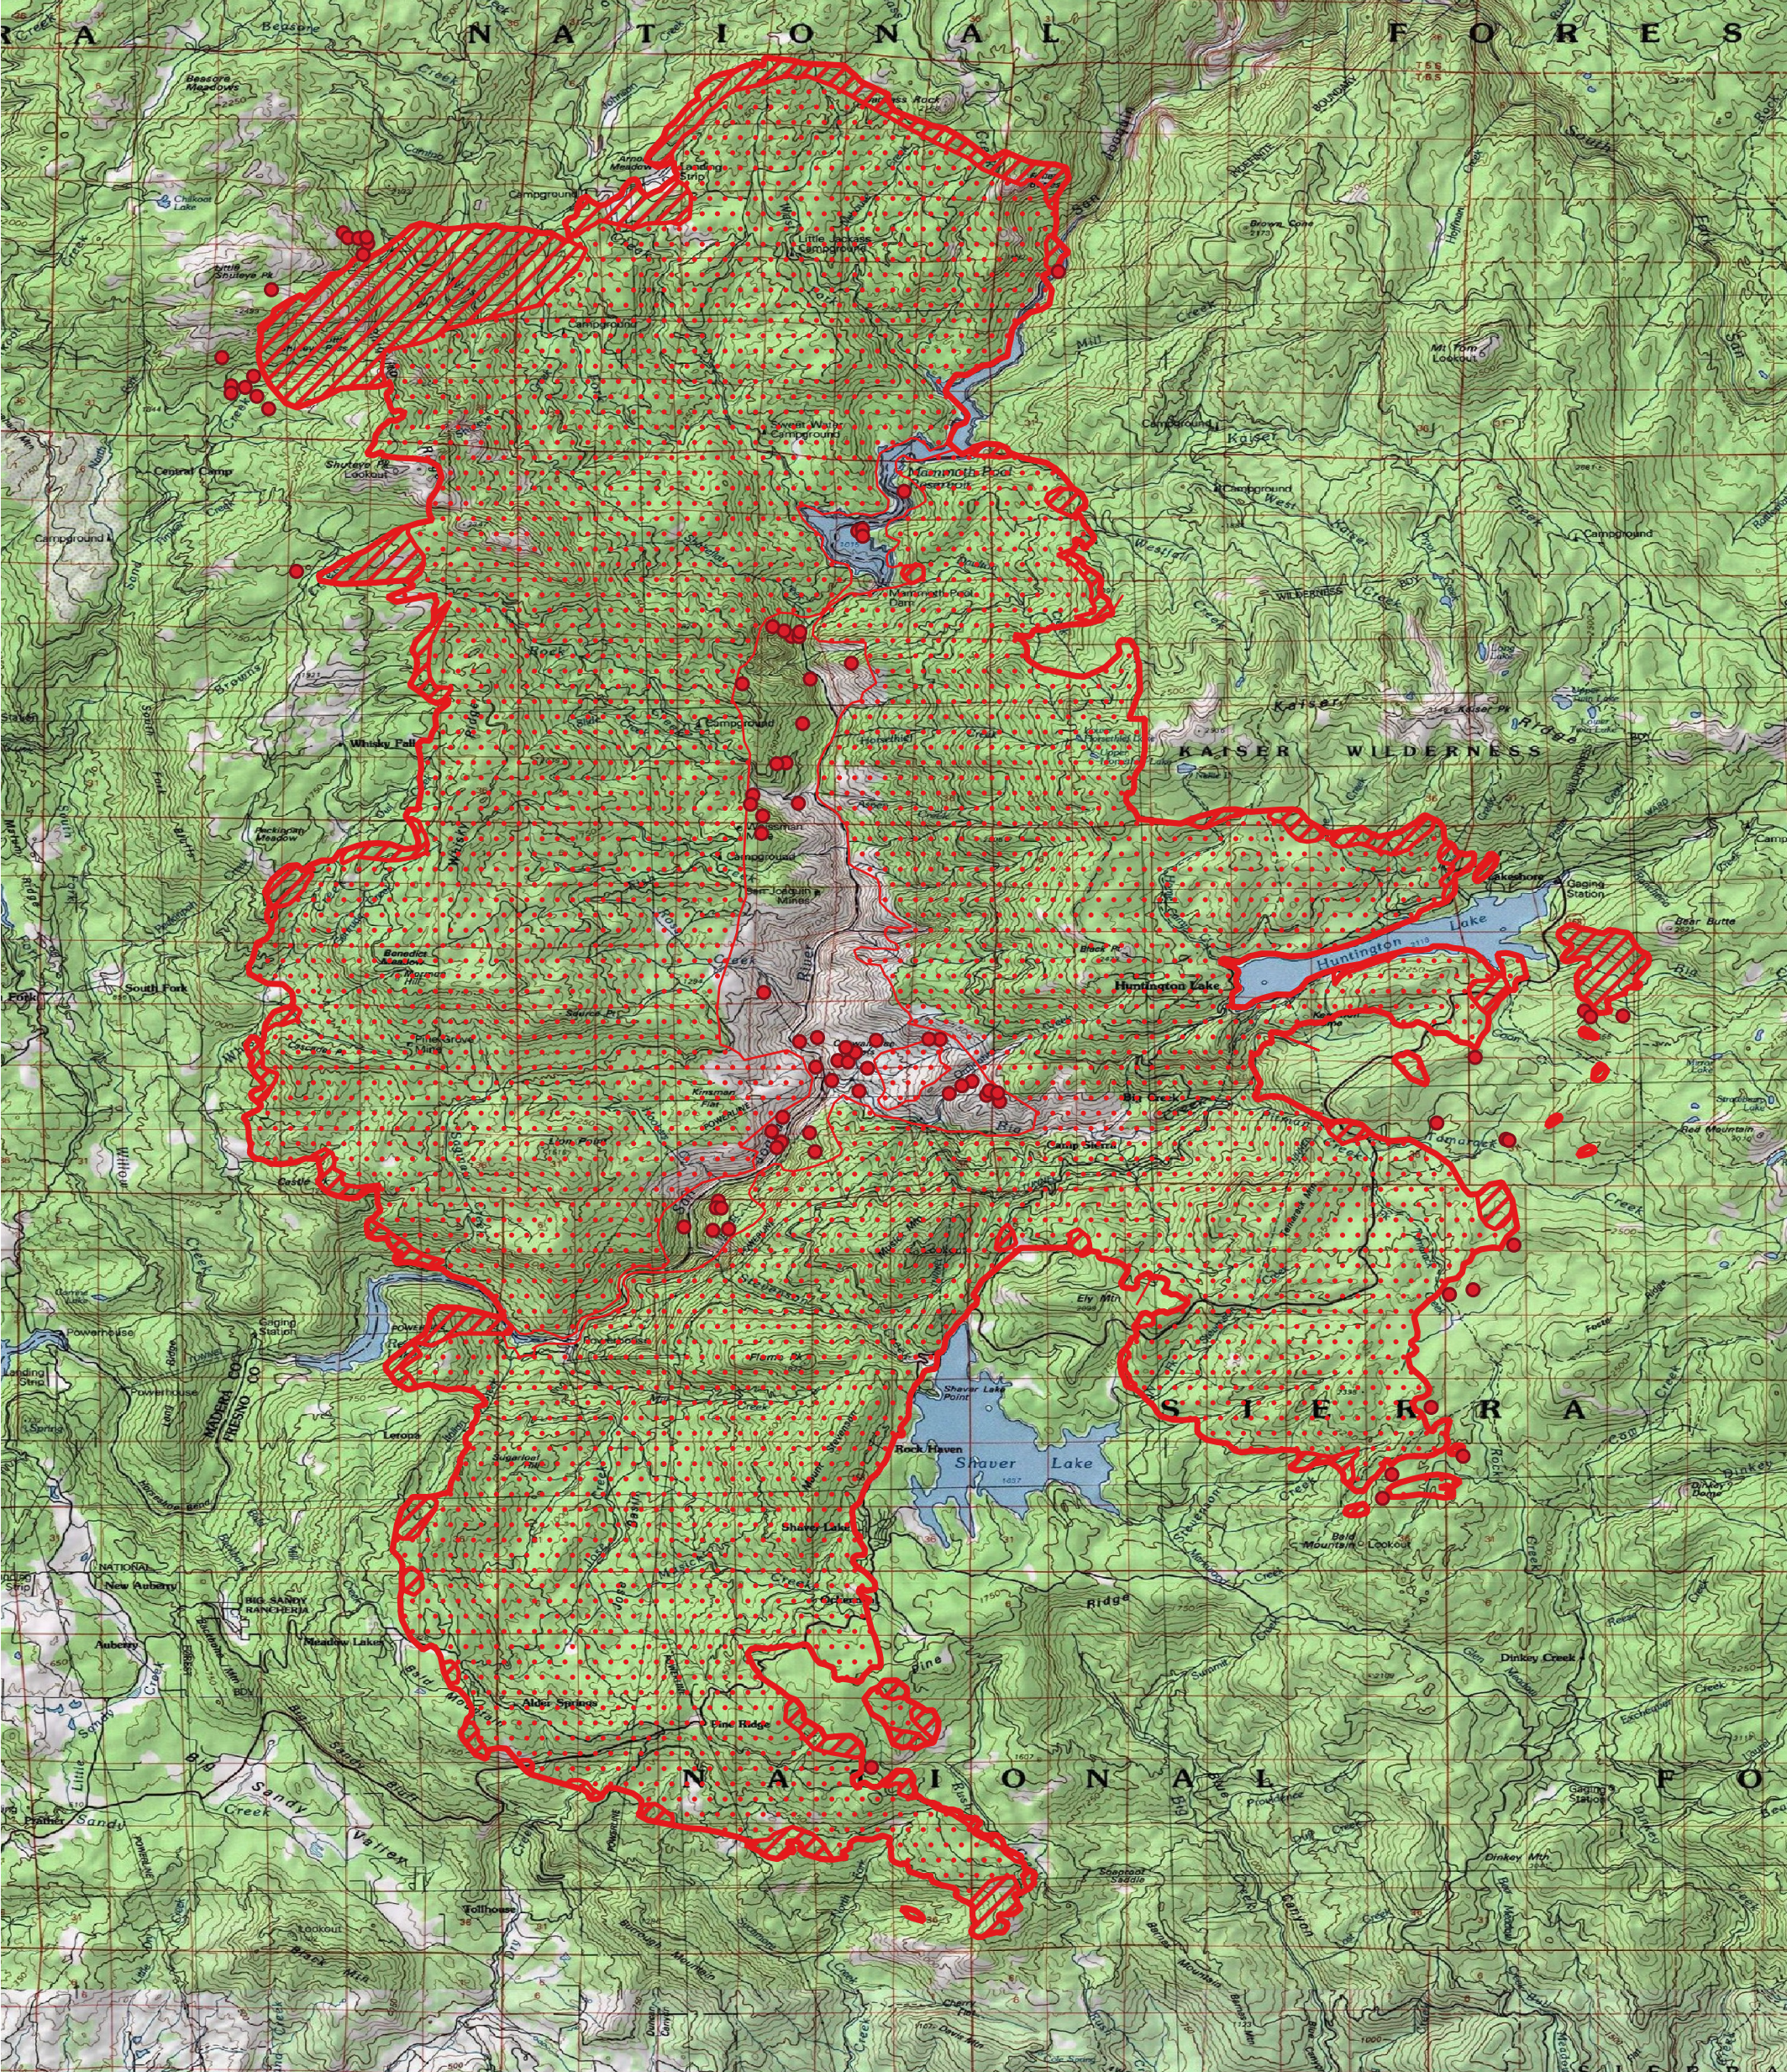

Creek Fire IR Map

CA-SNF-001391

Tuesday, 8 September 2020 2230 PDT

163,138 Interpreted Acres

Legend

- IR Isolated Heat
- ▭ Burn Perimeter
- ▨ IR Intense Heat
- ▤ IR Scattered Heat

Scale: 1:95,000

Projection: WGS 84