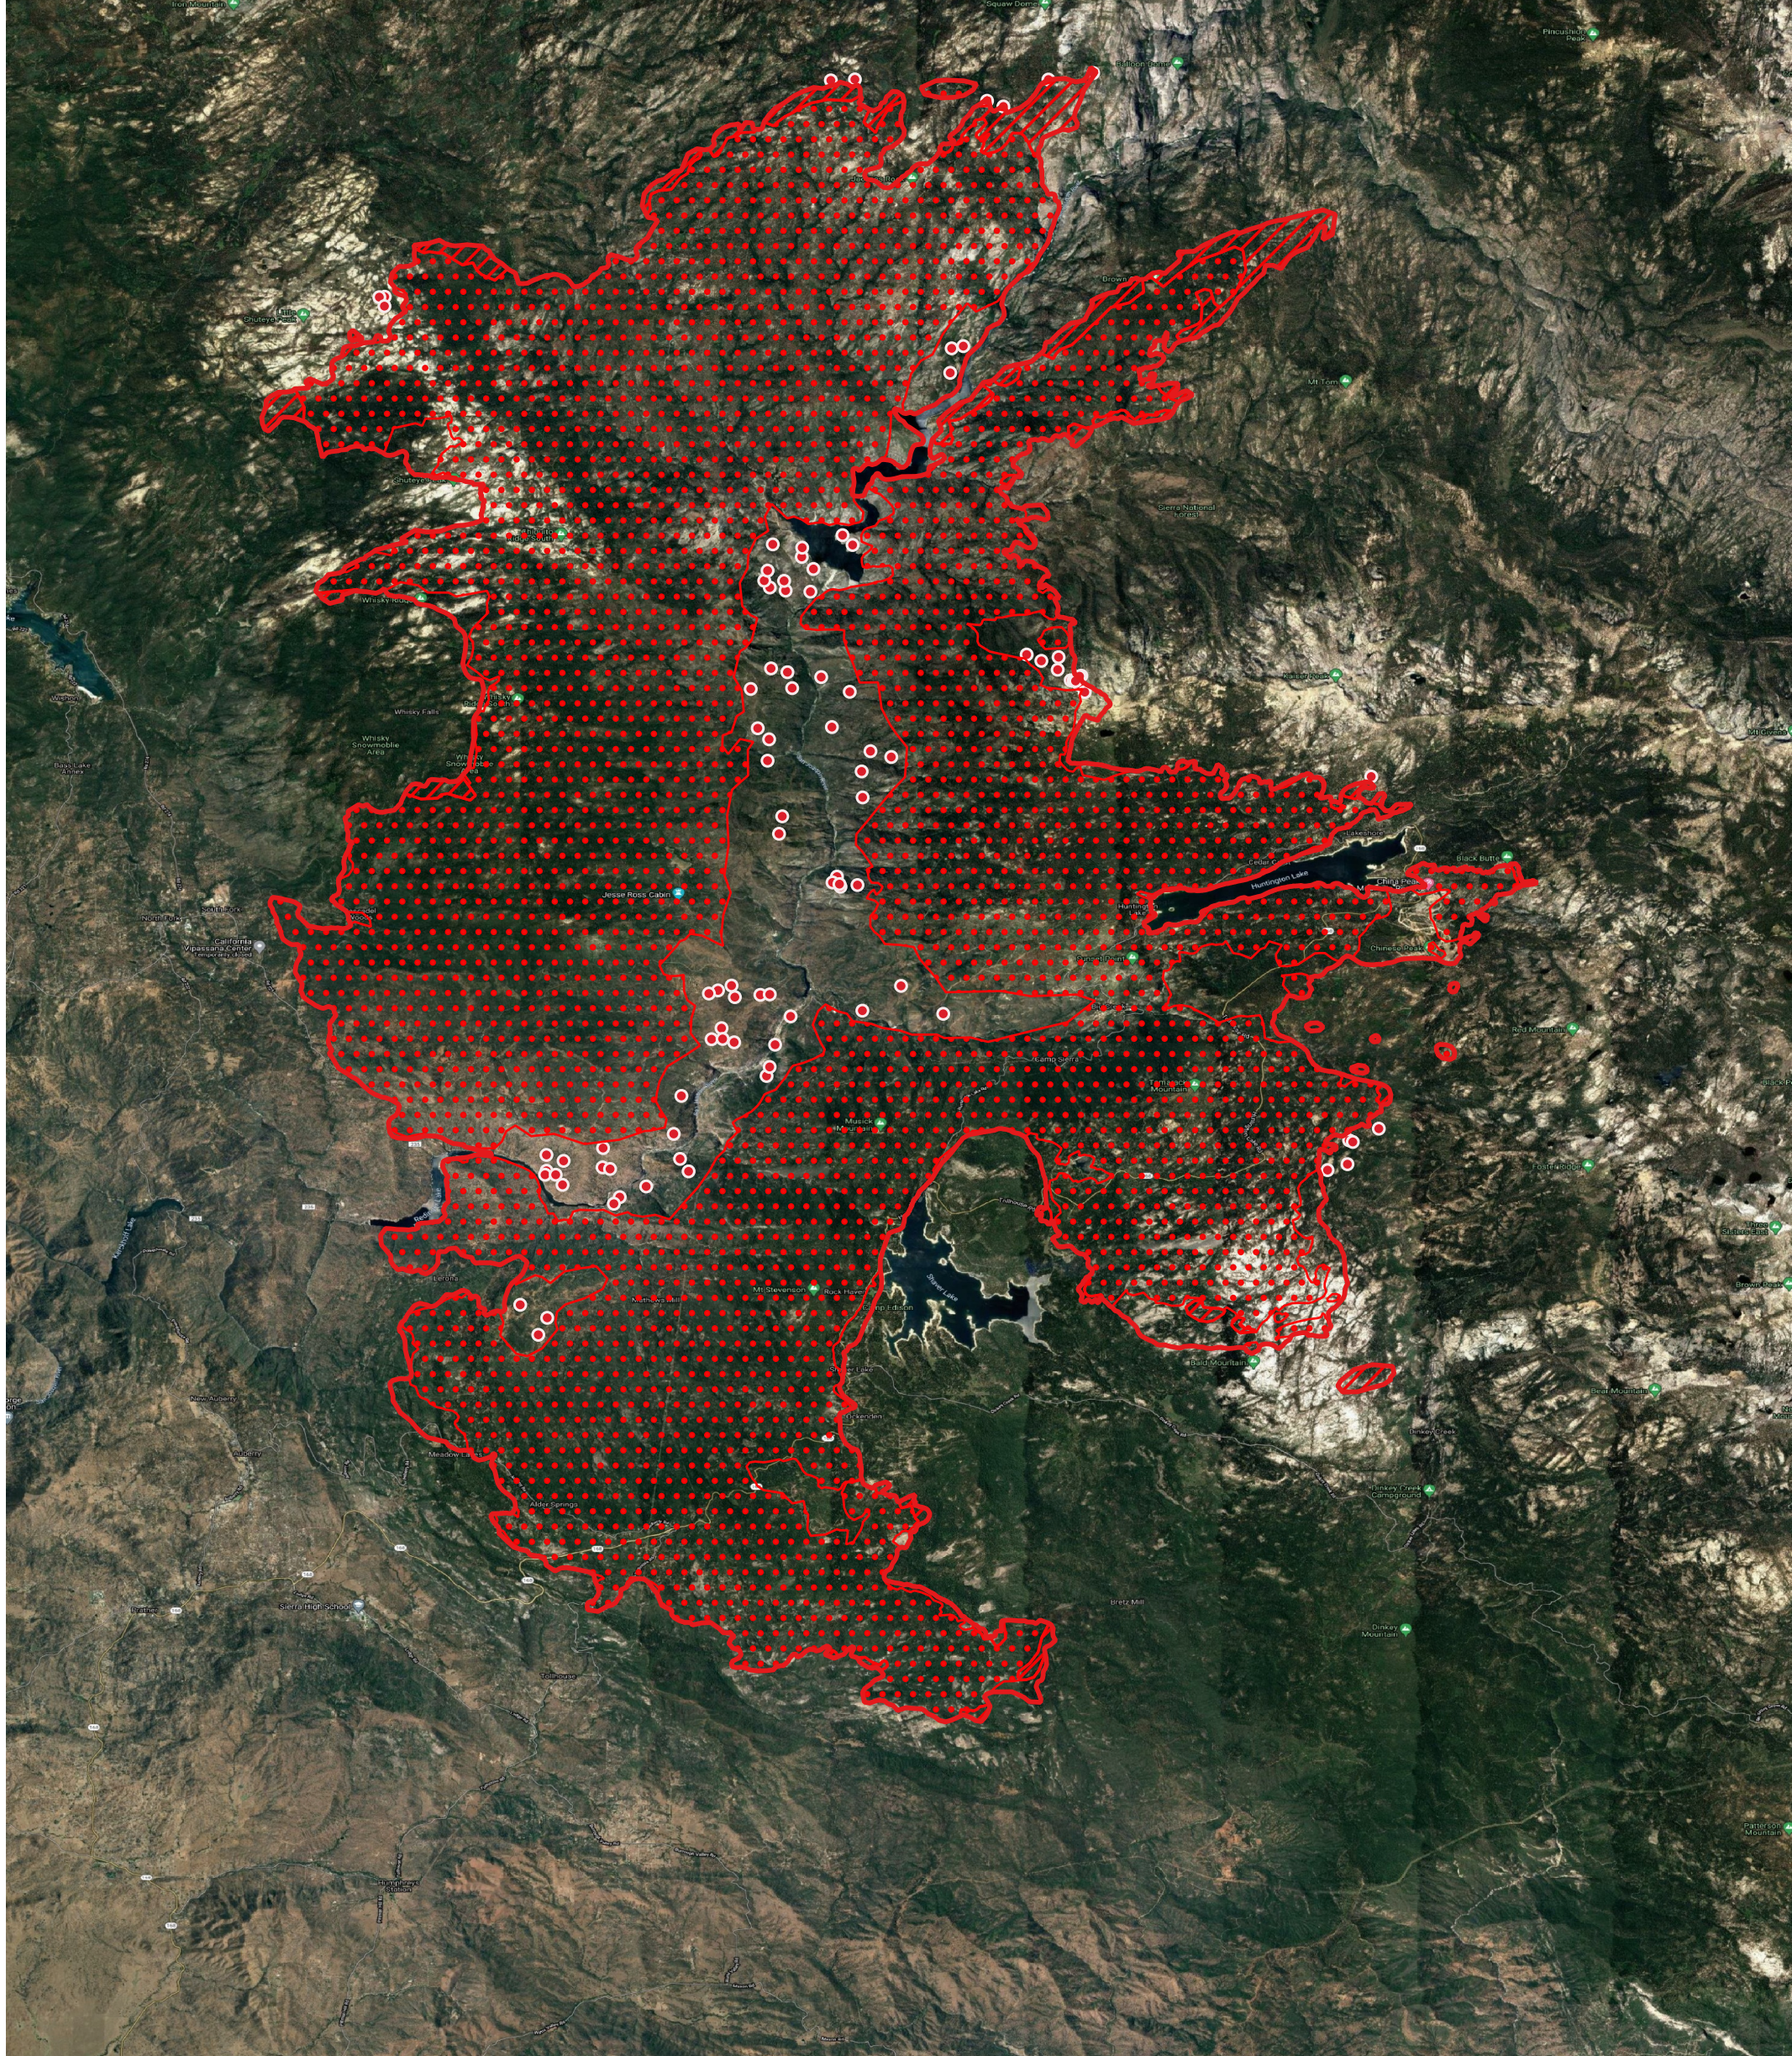

Creek Fire IR
CA-SNF-001391
Friday, 11 Sept, 2020
2315 hrs
196,667 Interpreted Acres

- Legend**
- Burn Perimeter
 - Intense Heat
 - Scattered Heat
 - Isolated Heat

Scale: 1:160,000
Projection: WGS 84
Produced by Owyhee Air Research, Inc.
IR Interpreter: D. Melody
fire@owyheeair.com (208) 442-5405